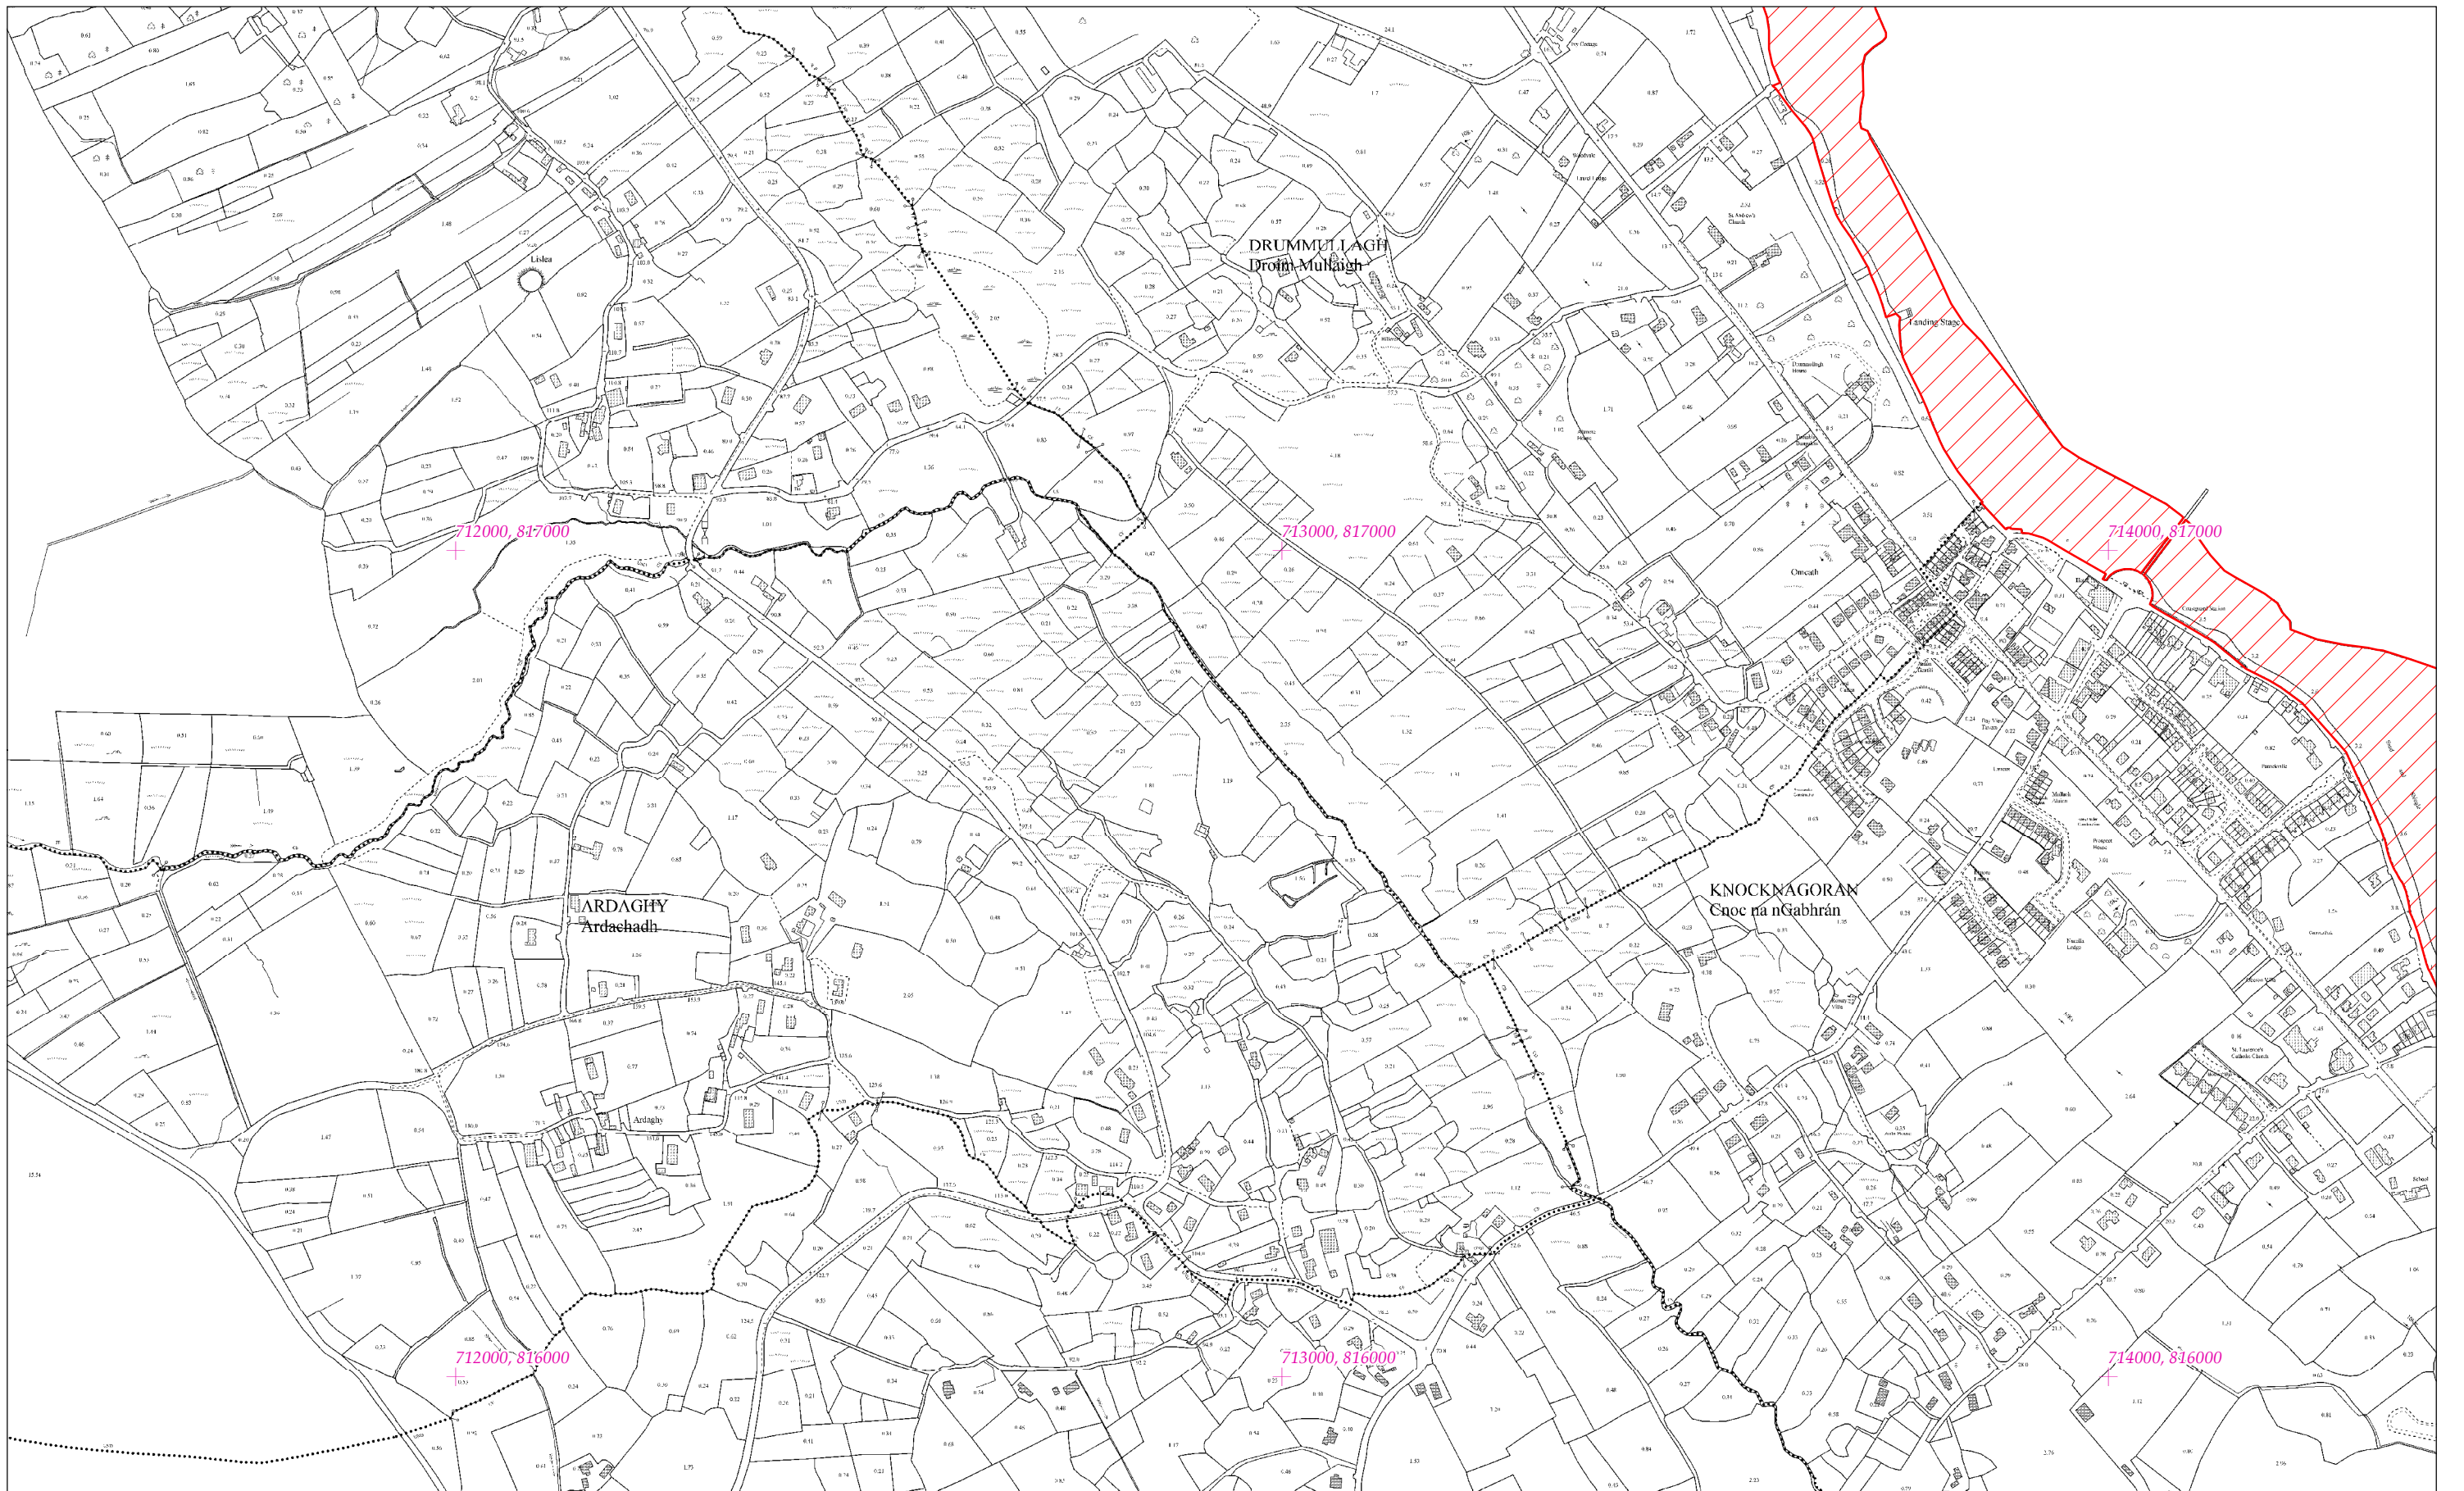

LCS Chladach Chairlinn
Carlingford Shore SAC
1:5000 O.S. TILE 1433a 3 of 21

Scála / Scale 1:7,500

SITE CODE
002306

Leagan / Version: 3.01

Arna chló an / Printed on: 20/03/2018

Rialachán 4(1)(b) / Regulation 4(1)(b)