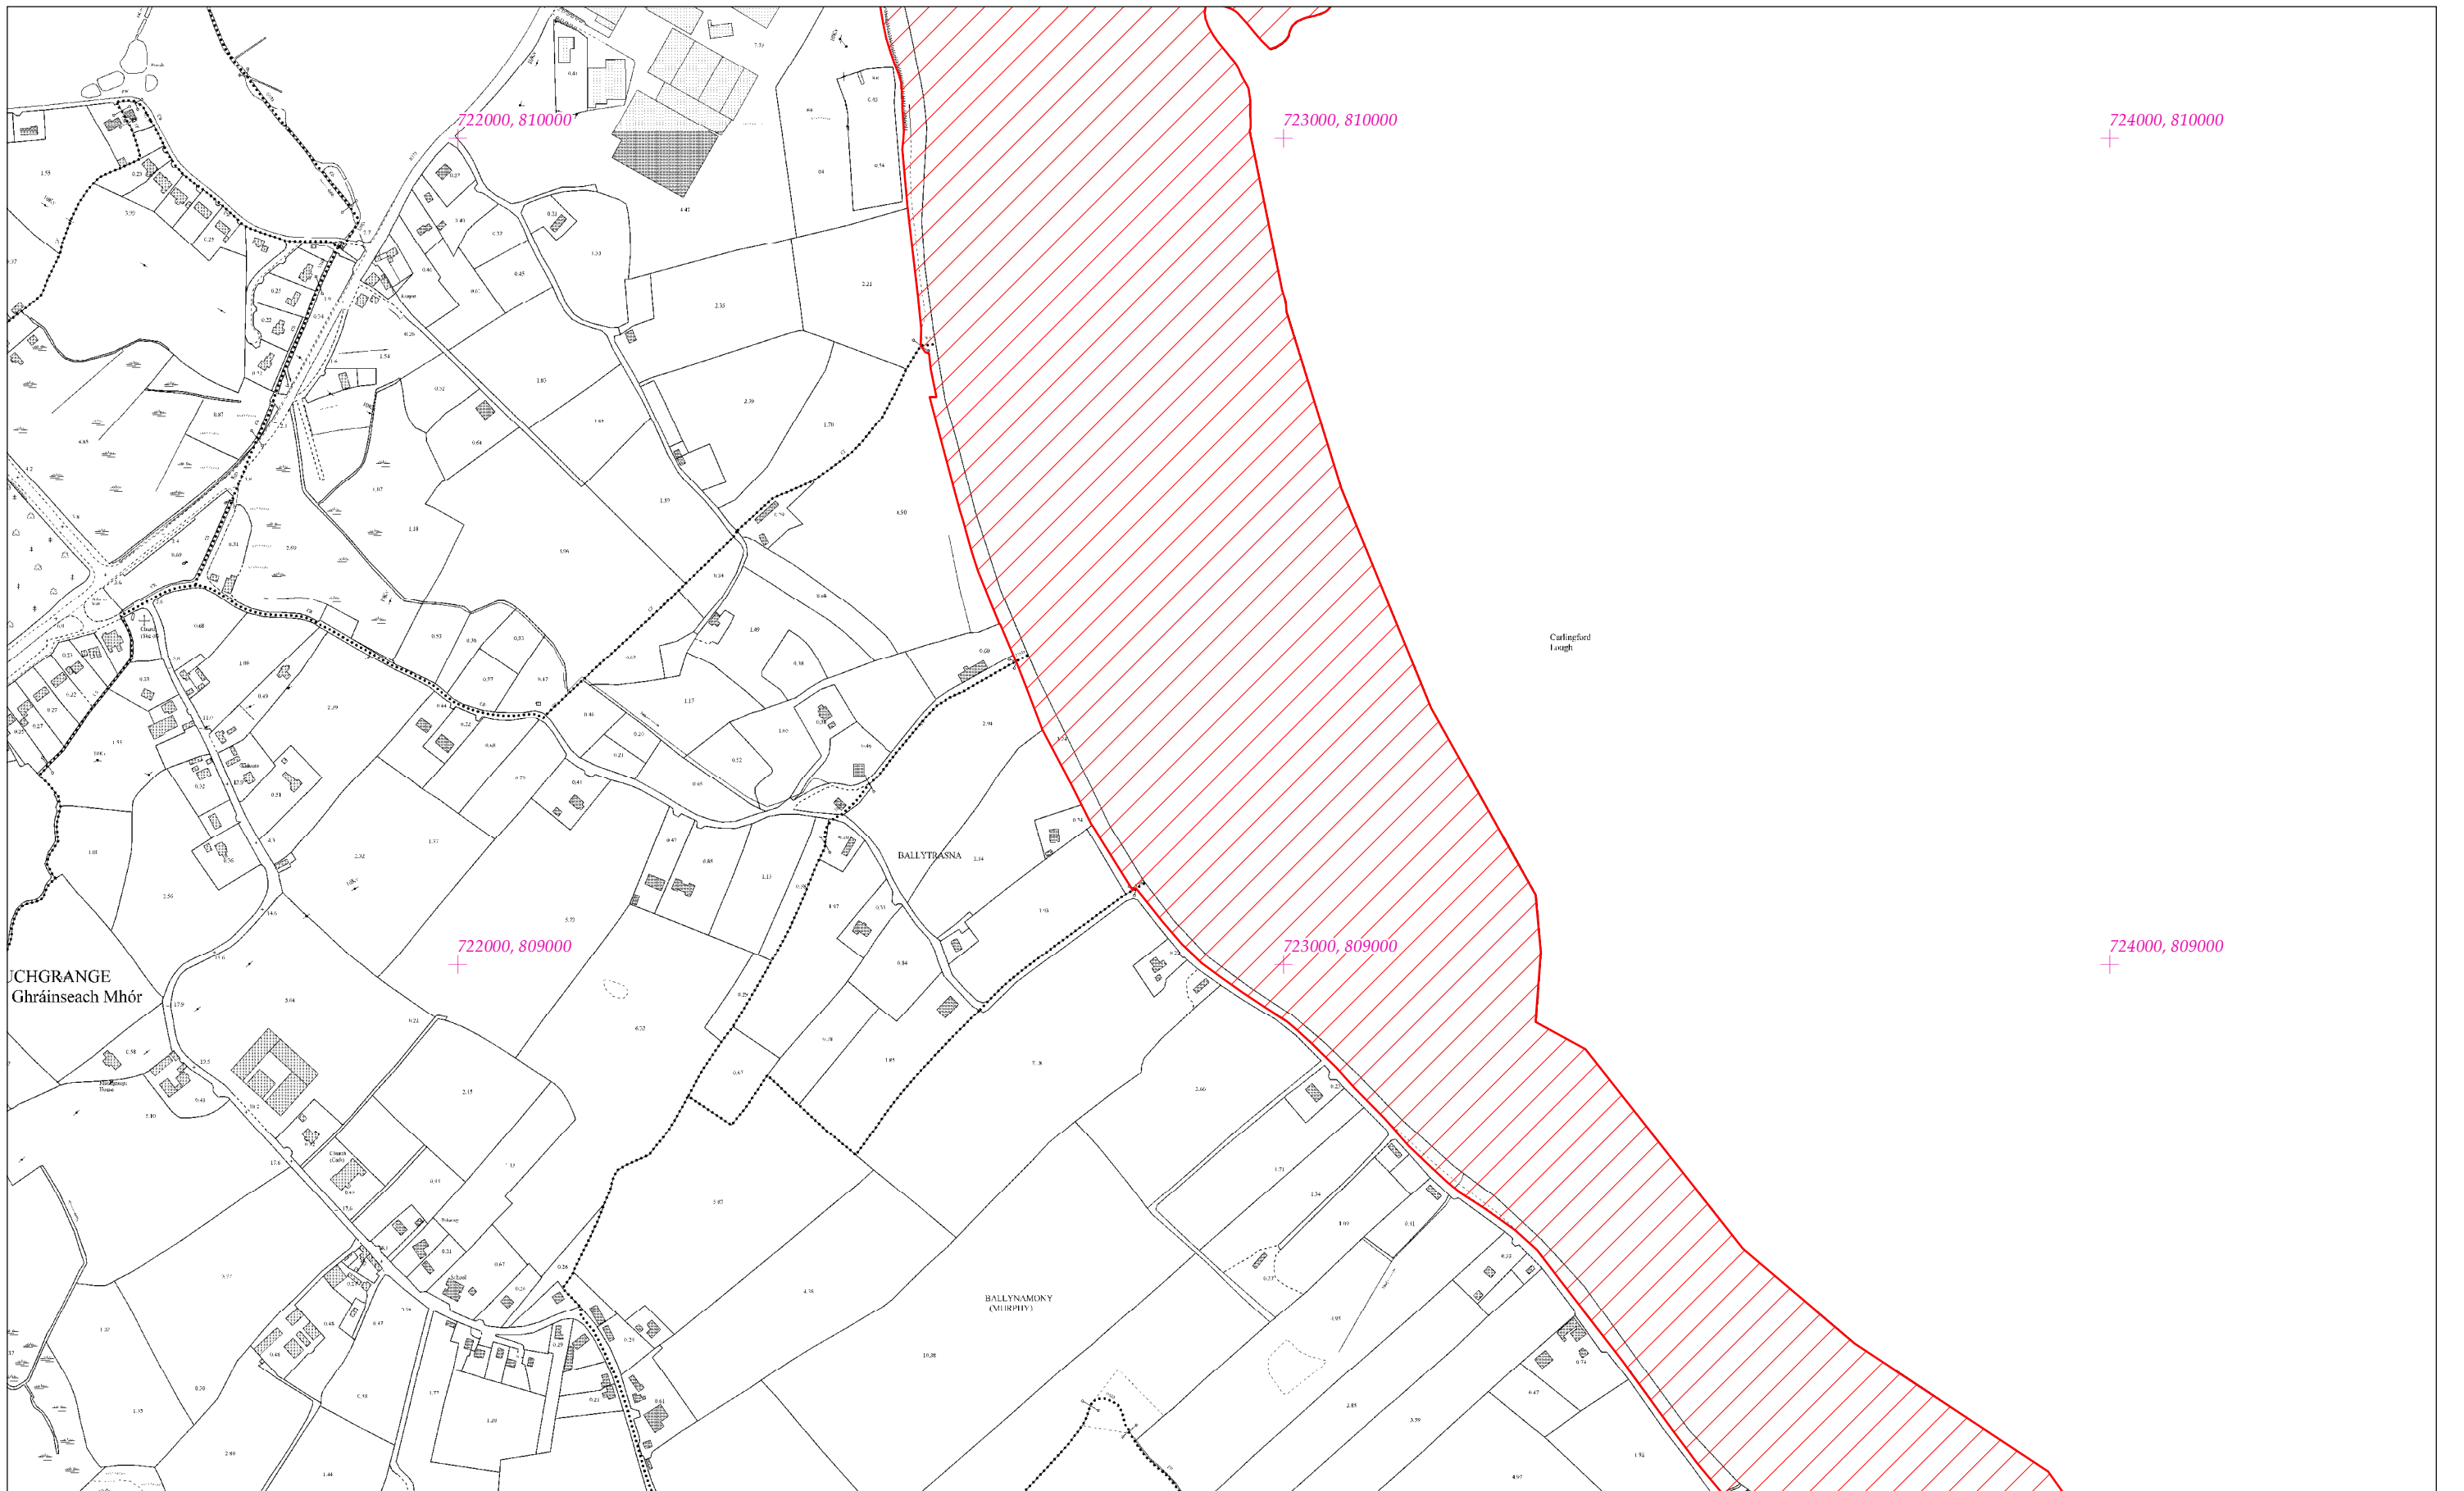

LCS Chladach Chairlinn
Carlingford Shore SAC
1:5000 O.S. TILE 1568d 14 of 21

Scála / Scale 1:7,500

SITE CODE
002306

Leagan / Version: 3.01

Arna chló an / Printed on: 20/03/2018

Rialachán 4(1)(b) / Regulation 4(1)(b)