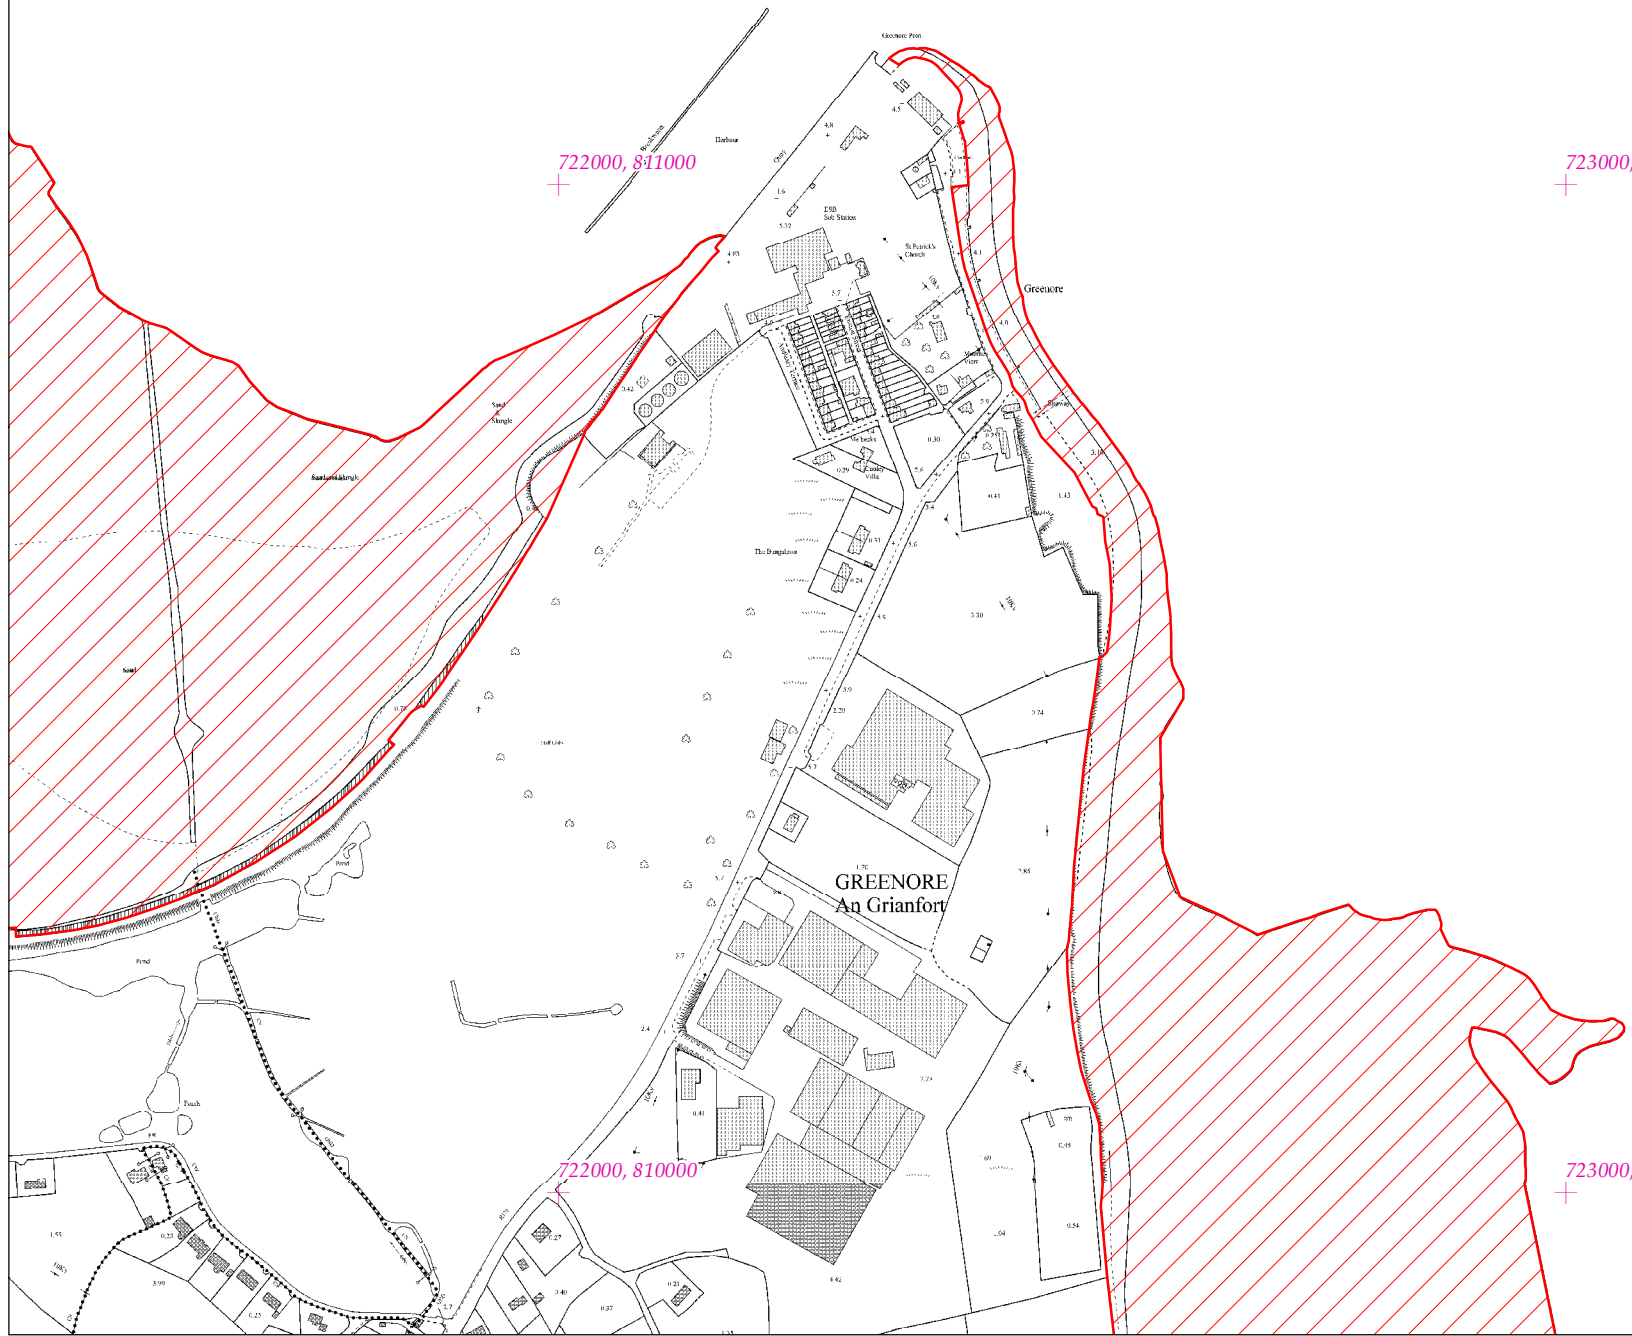

LCS Chladach Chairlinn
Carlingford Shore SAC
1:5000 O.S. TILE 1568c 13 of 21

0 0.5 km

Scála / Scale 1:7,500

SITE CODE
002306

Leagan / Version: 3.01

Arna chlón an / Printed on: 20/03/2018

Rialachán 4(1)(b) / Regulation 4(1)(b)