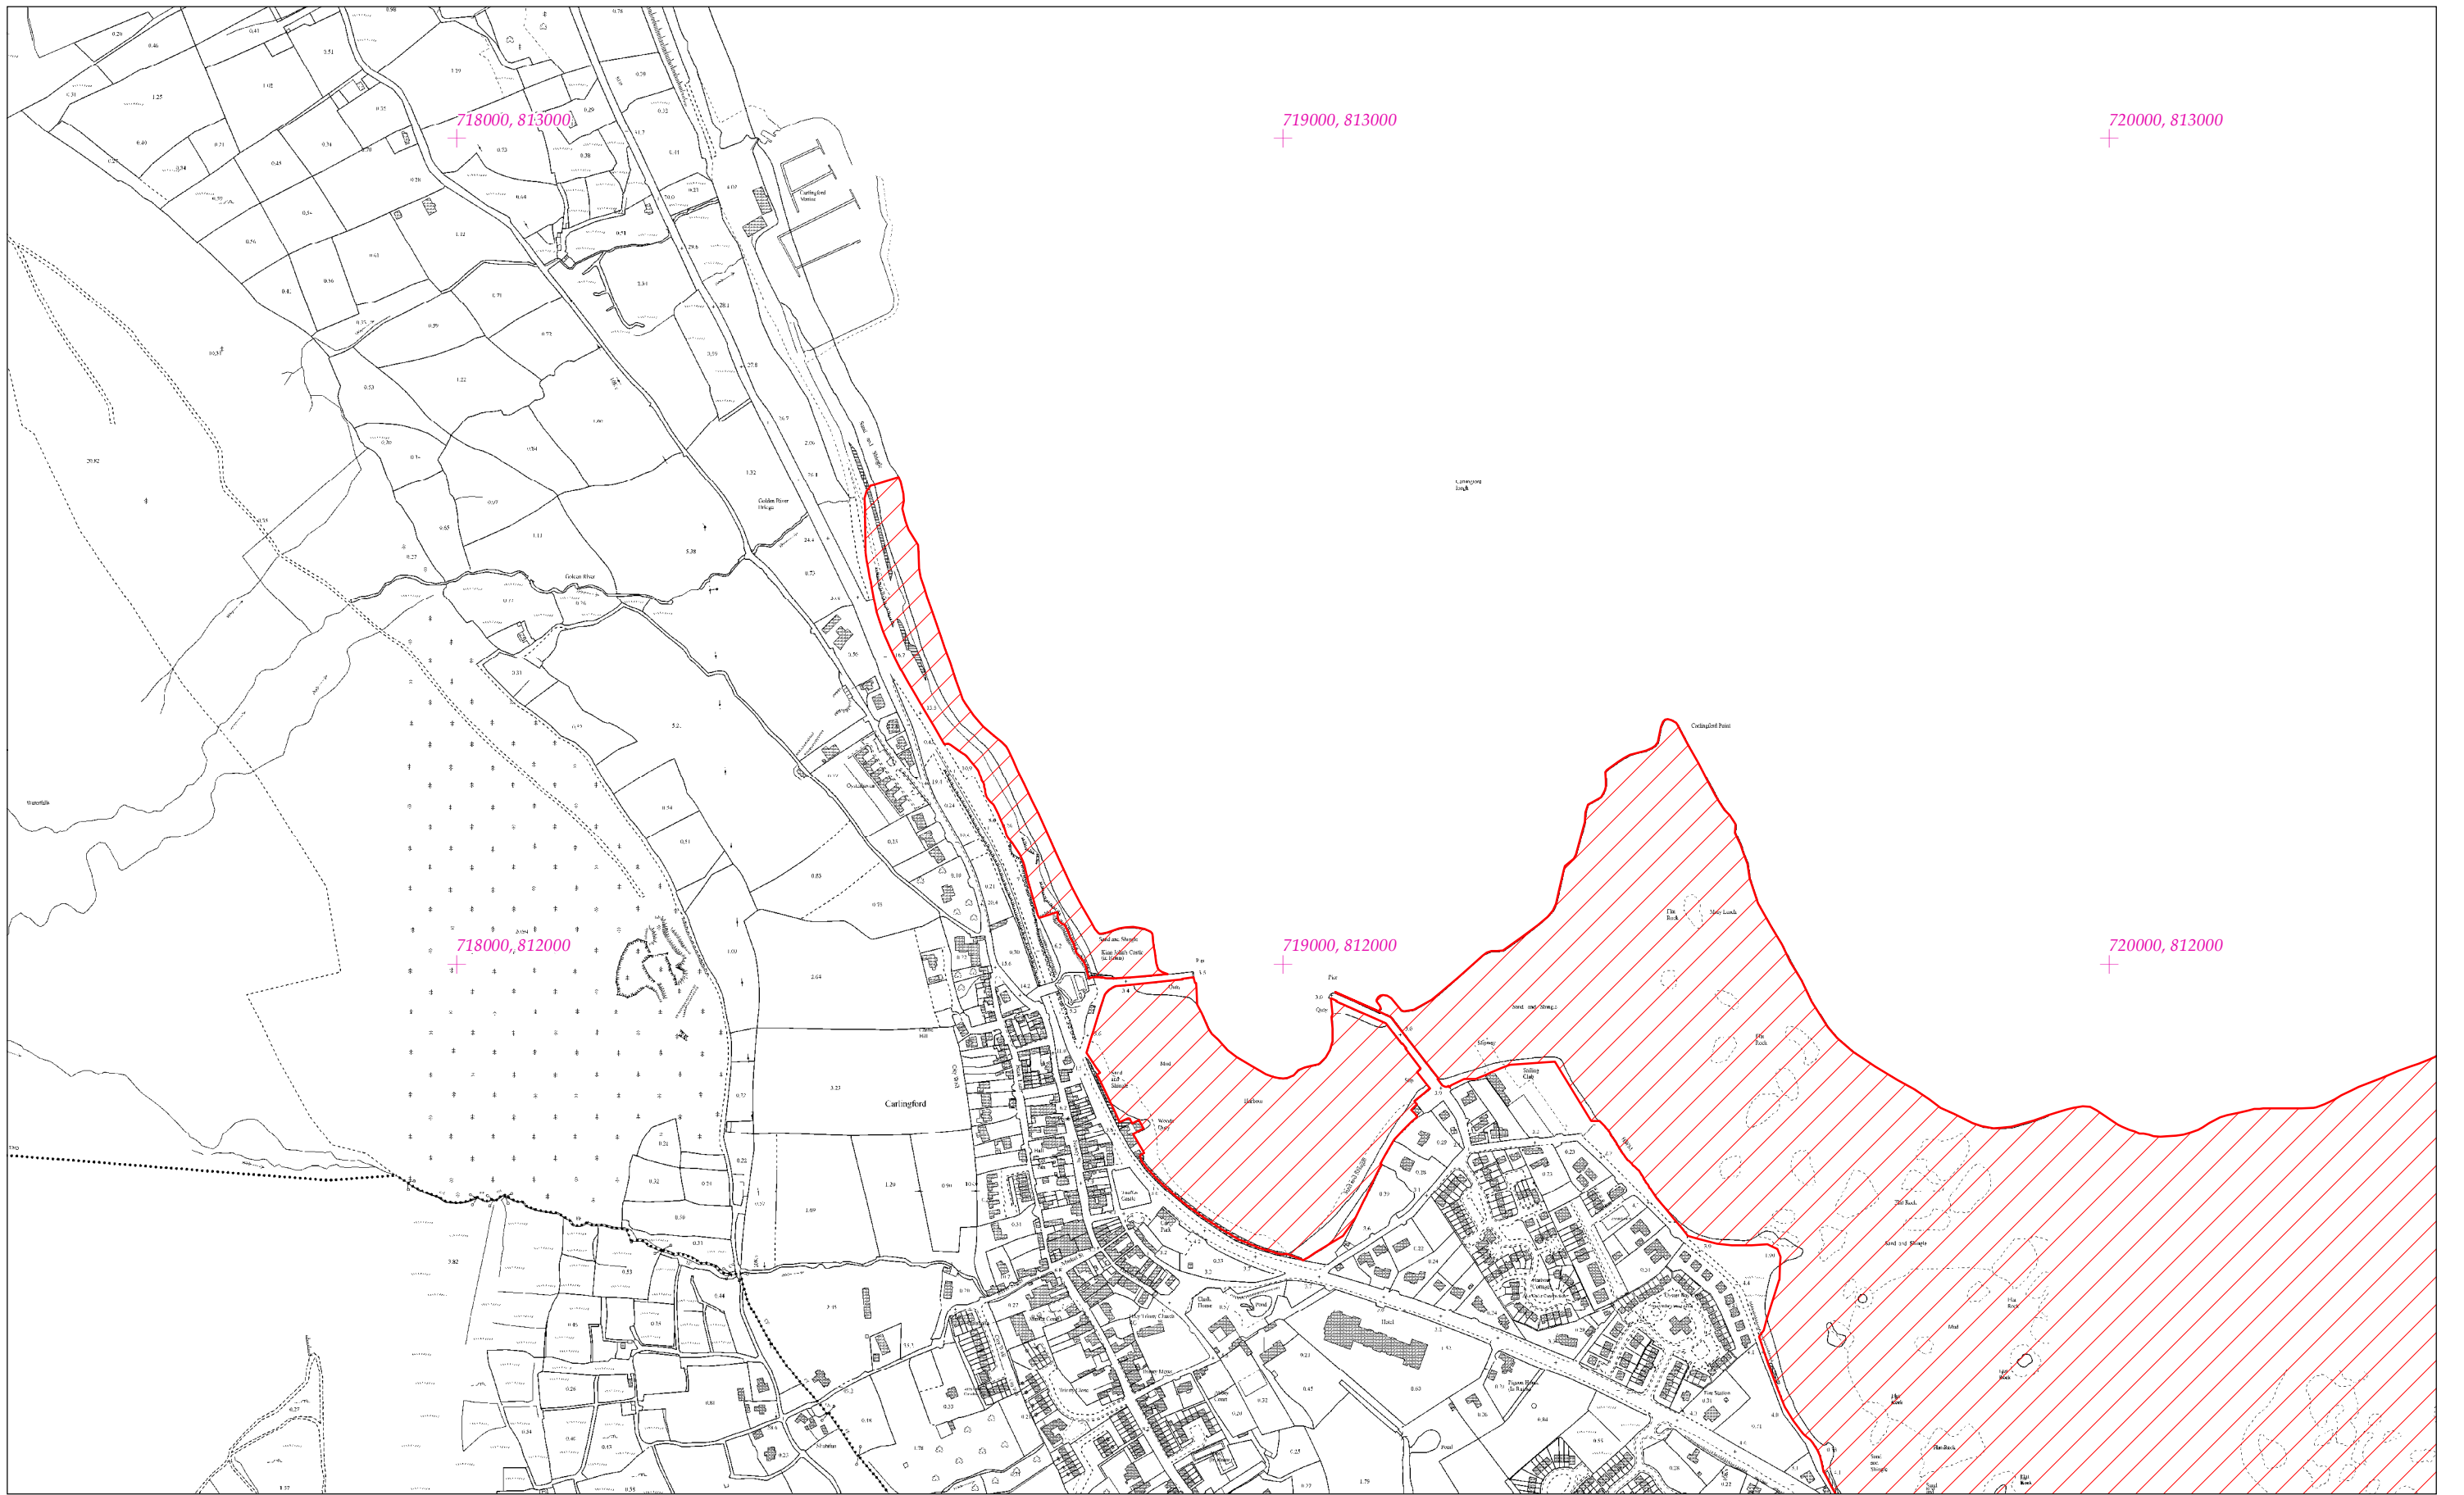

LCS Chladach Chairlinn
Carlingford Shore SAC
1:5000 O.S. TILE 1500d 9 of 21

0 0.5 km

Scála / Scale 1:7,500

SITE CODE
002306

Leagan / Version: 3.01

Arna chló an / Printed on: 20/03/2018

Rialachán 4(1)(b) / Regulation 4(1)(b)