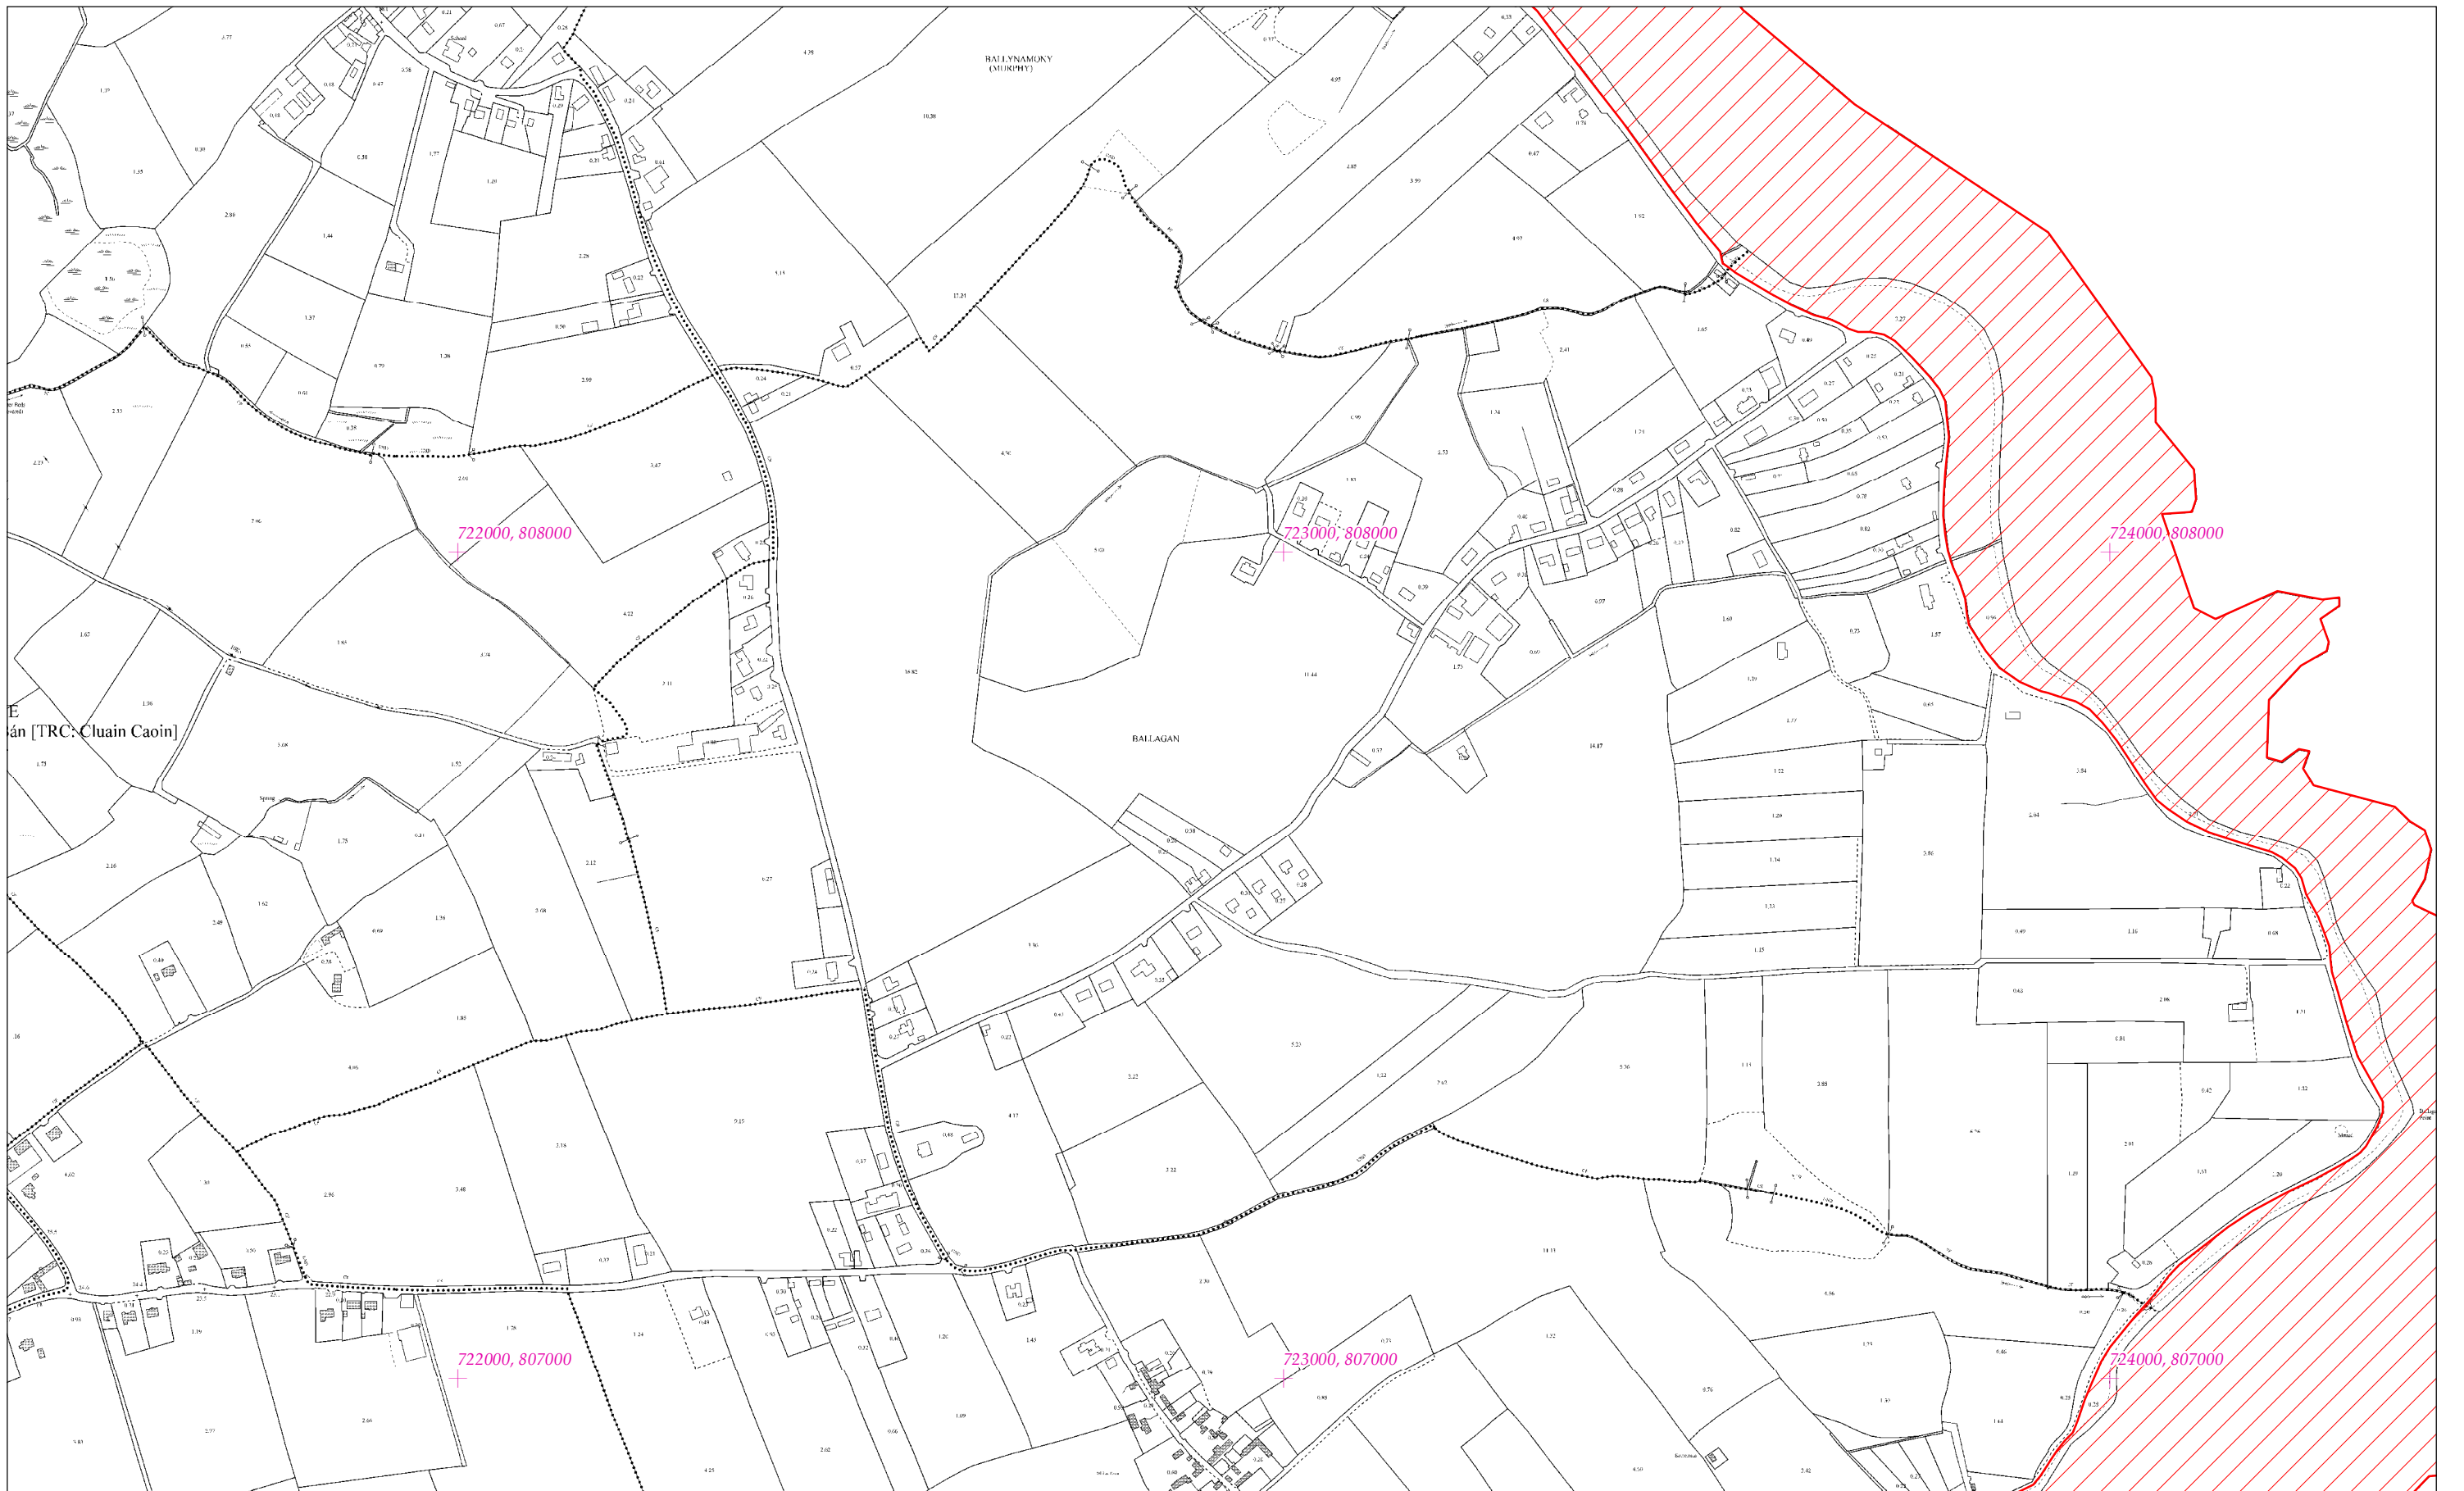

LCS Chladach Chairlinn
Carlingford Shore SAC
1:5000 O.S. TILE 1636b 15 of 21

Scála / Scale 1:7,500

SITE CODE
002306

Leagan / Version: 3.01

Arna chló an / Printed on: 20/03/2018

Rialachán 4(1)(b) / Regulation 4(1)(b)