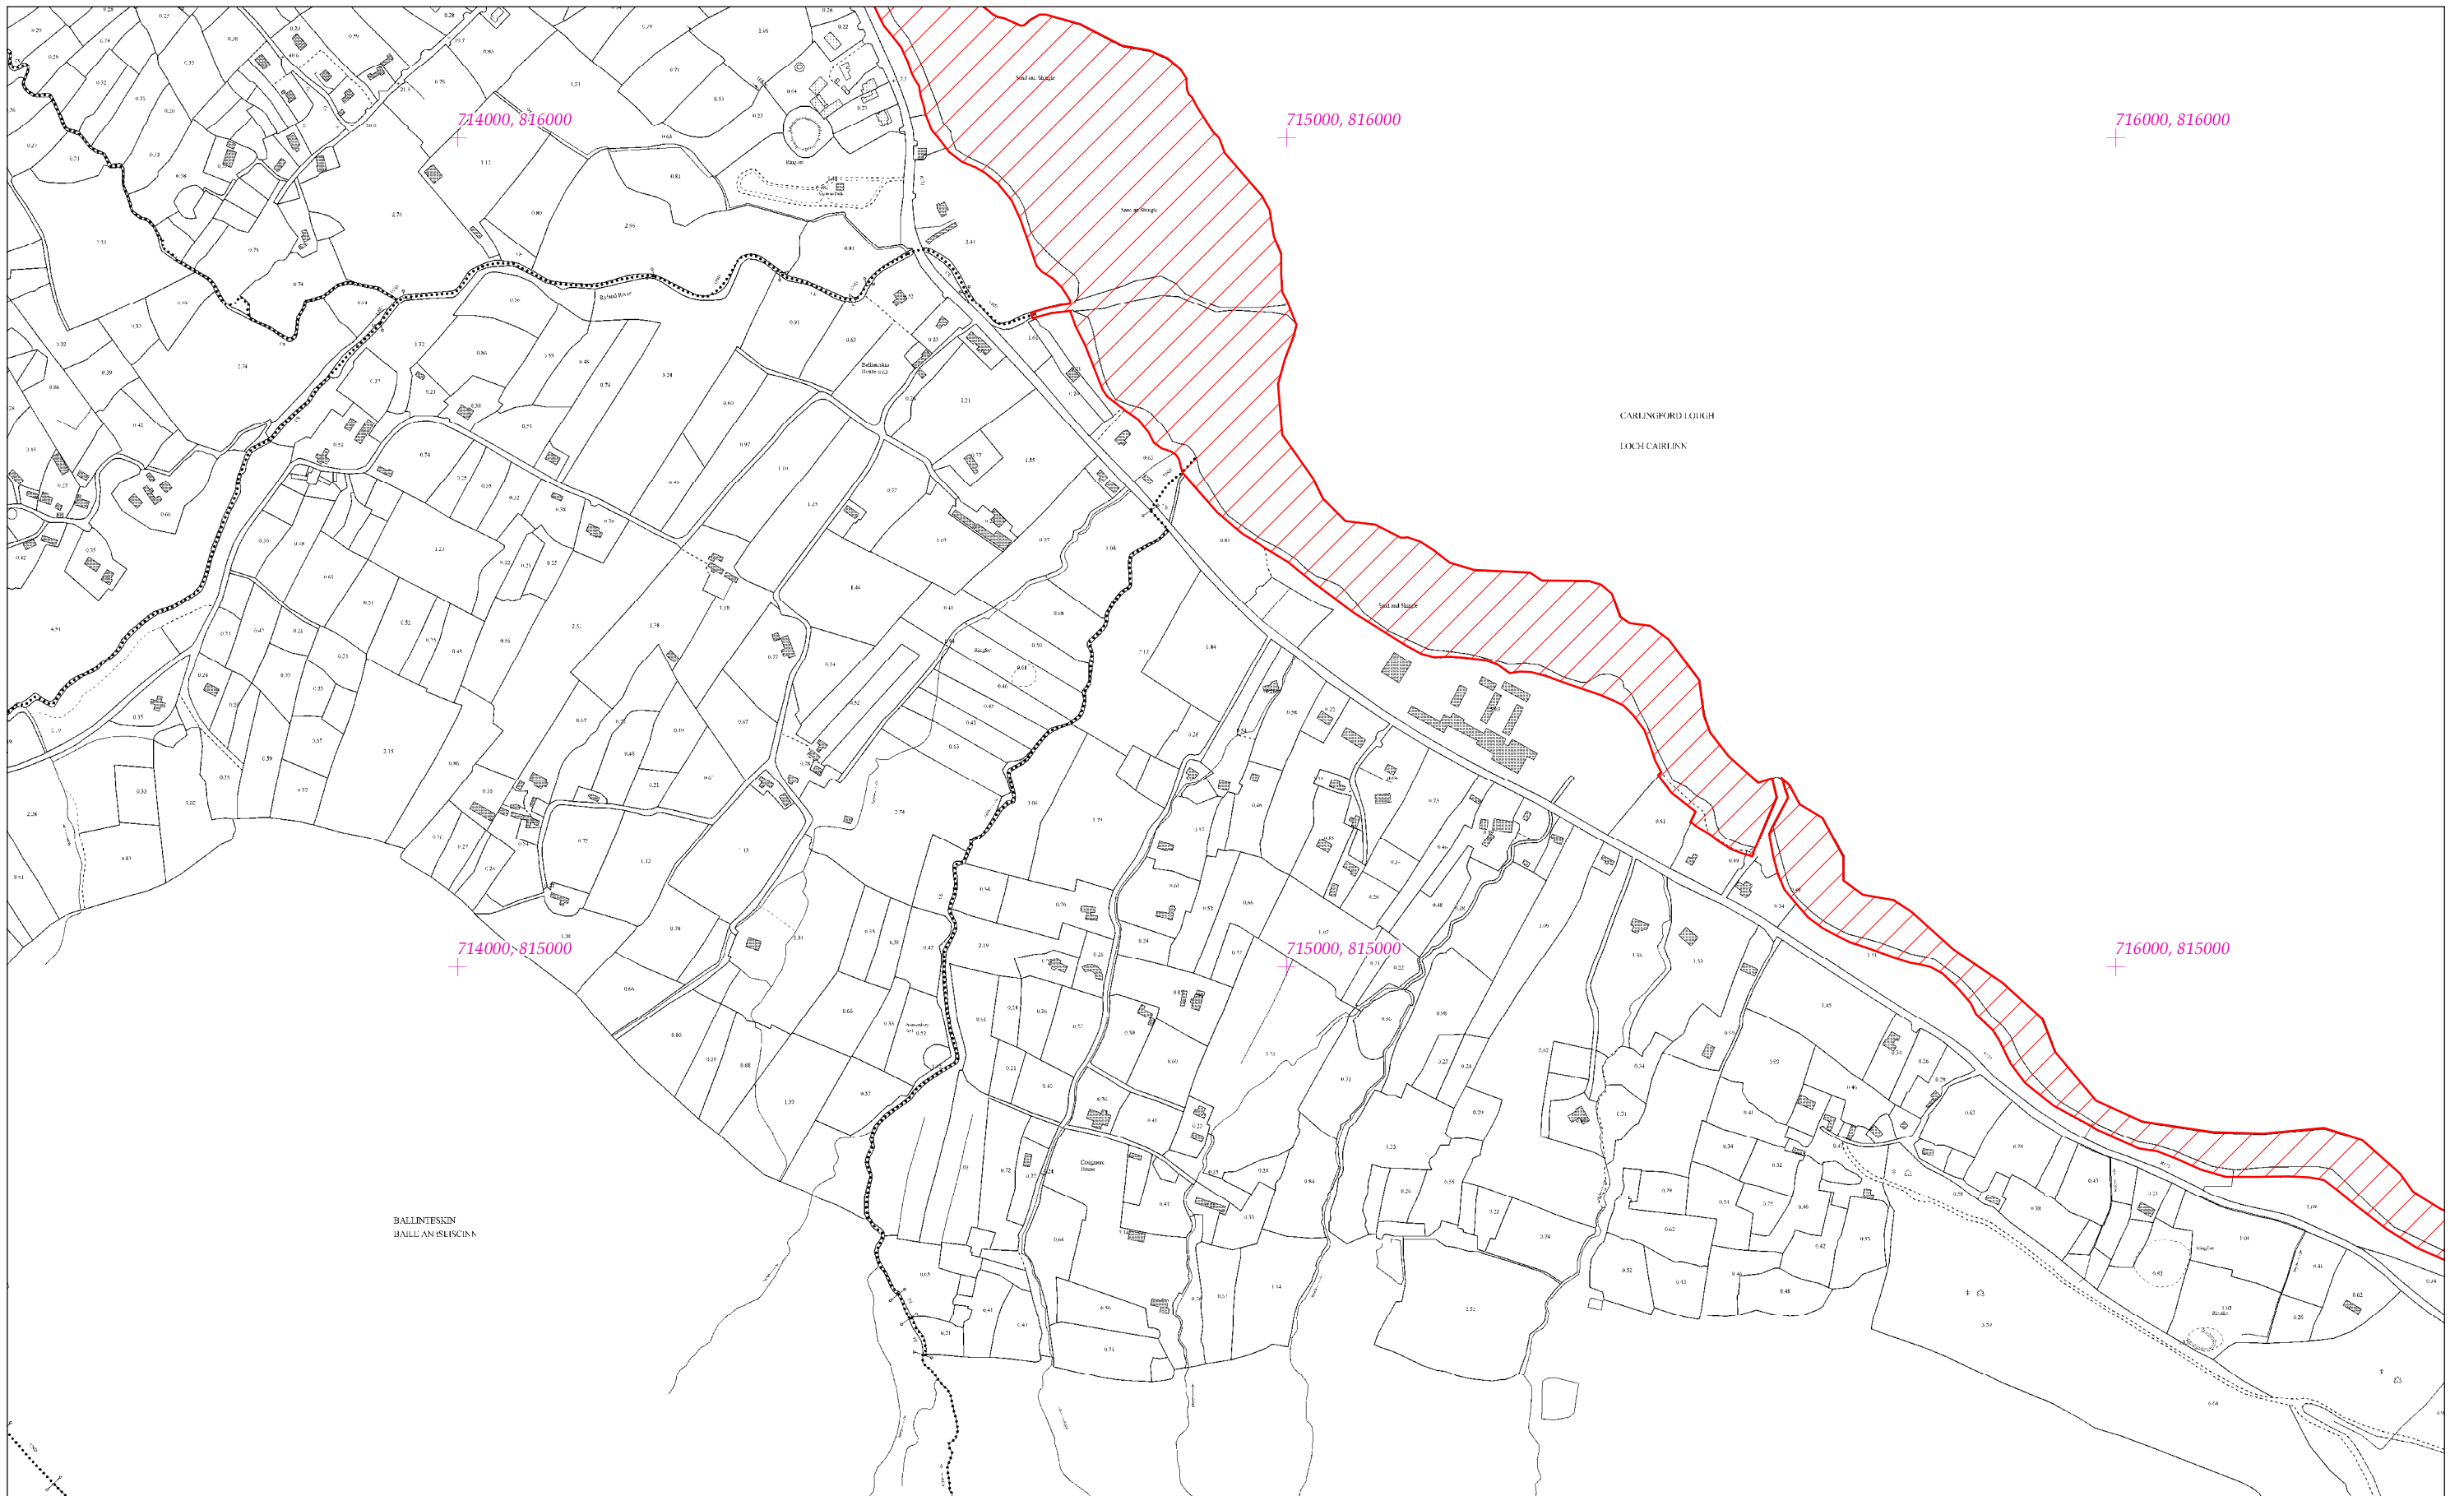

LCS Chladach Chairlinn
Carlingford Shore SAC
1:5000 O.S. TILE 1433d 5 of 21

Scála / Scale 1:7,500

SITE CODE
002306

Leagan / Version: 3.01

Arna chló an / Printed on: 20/03/2018

Rialachán 4(1)(b) / Regulation 4(1)(b)