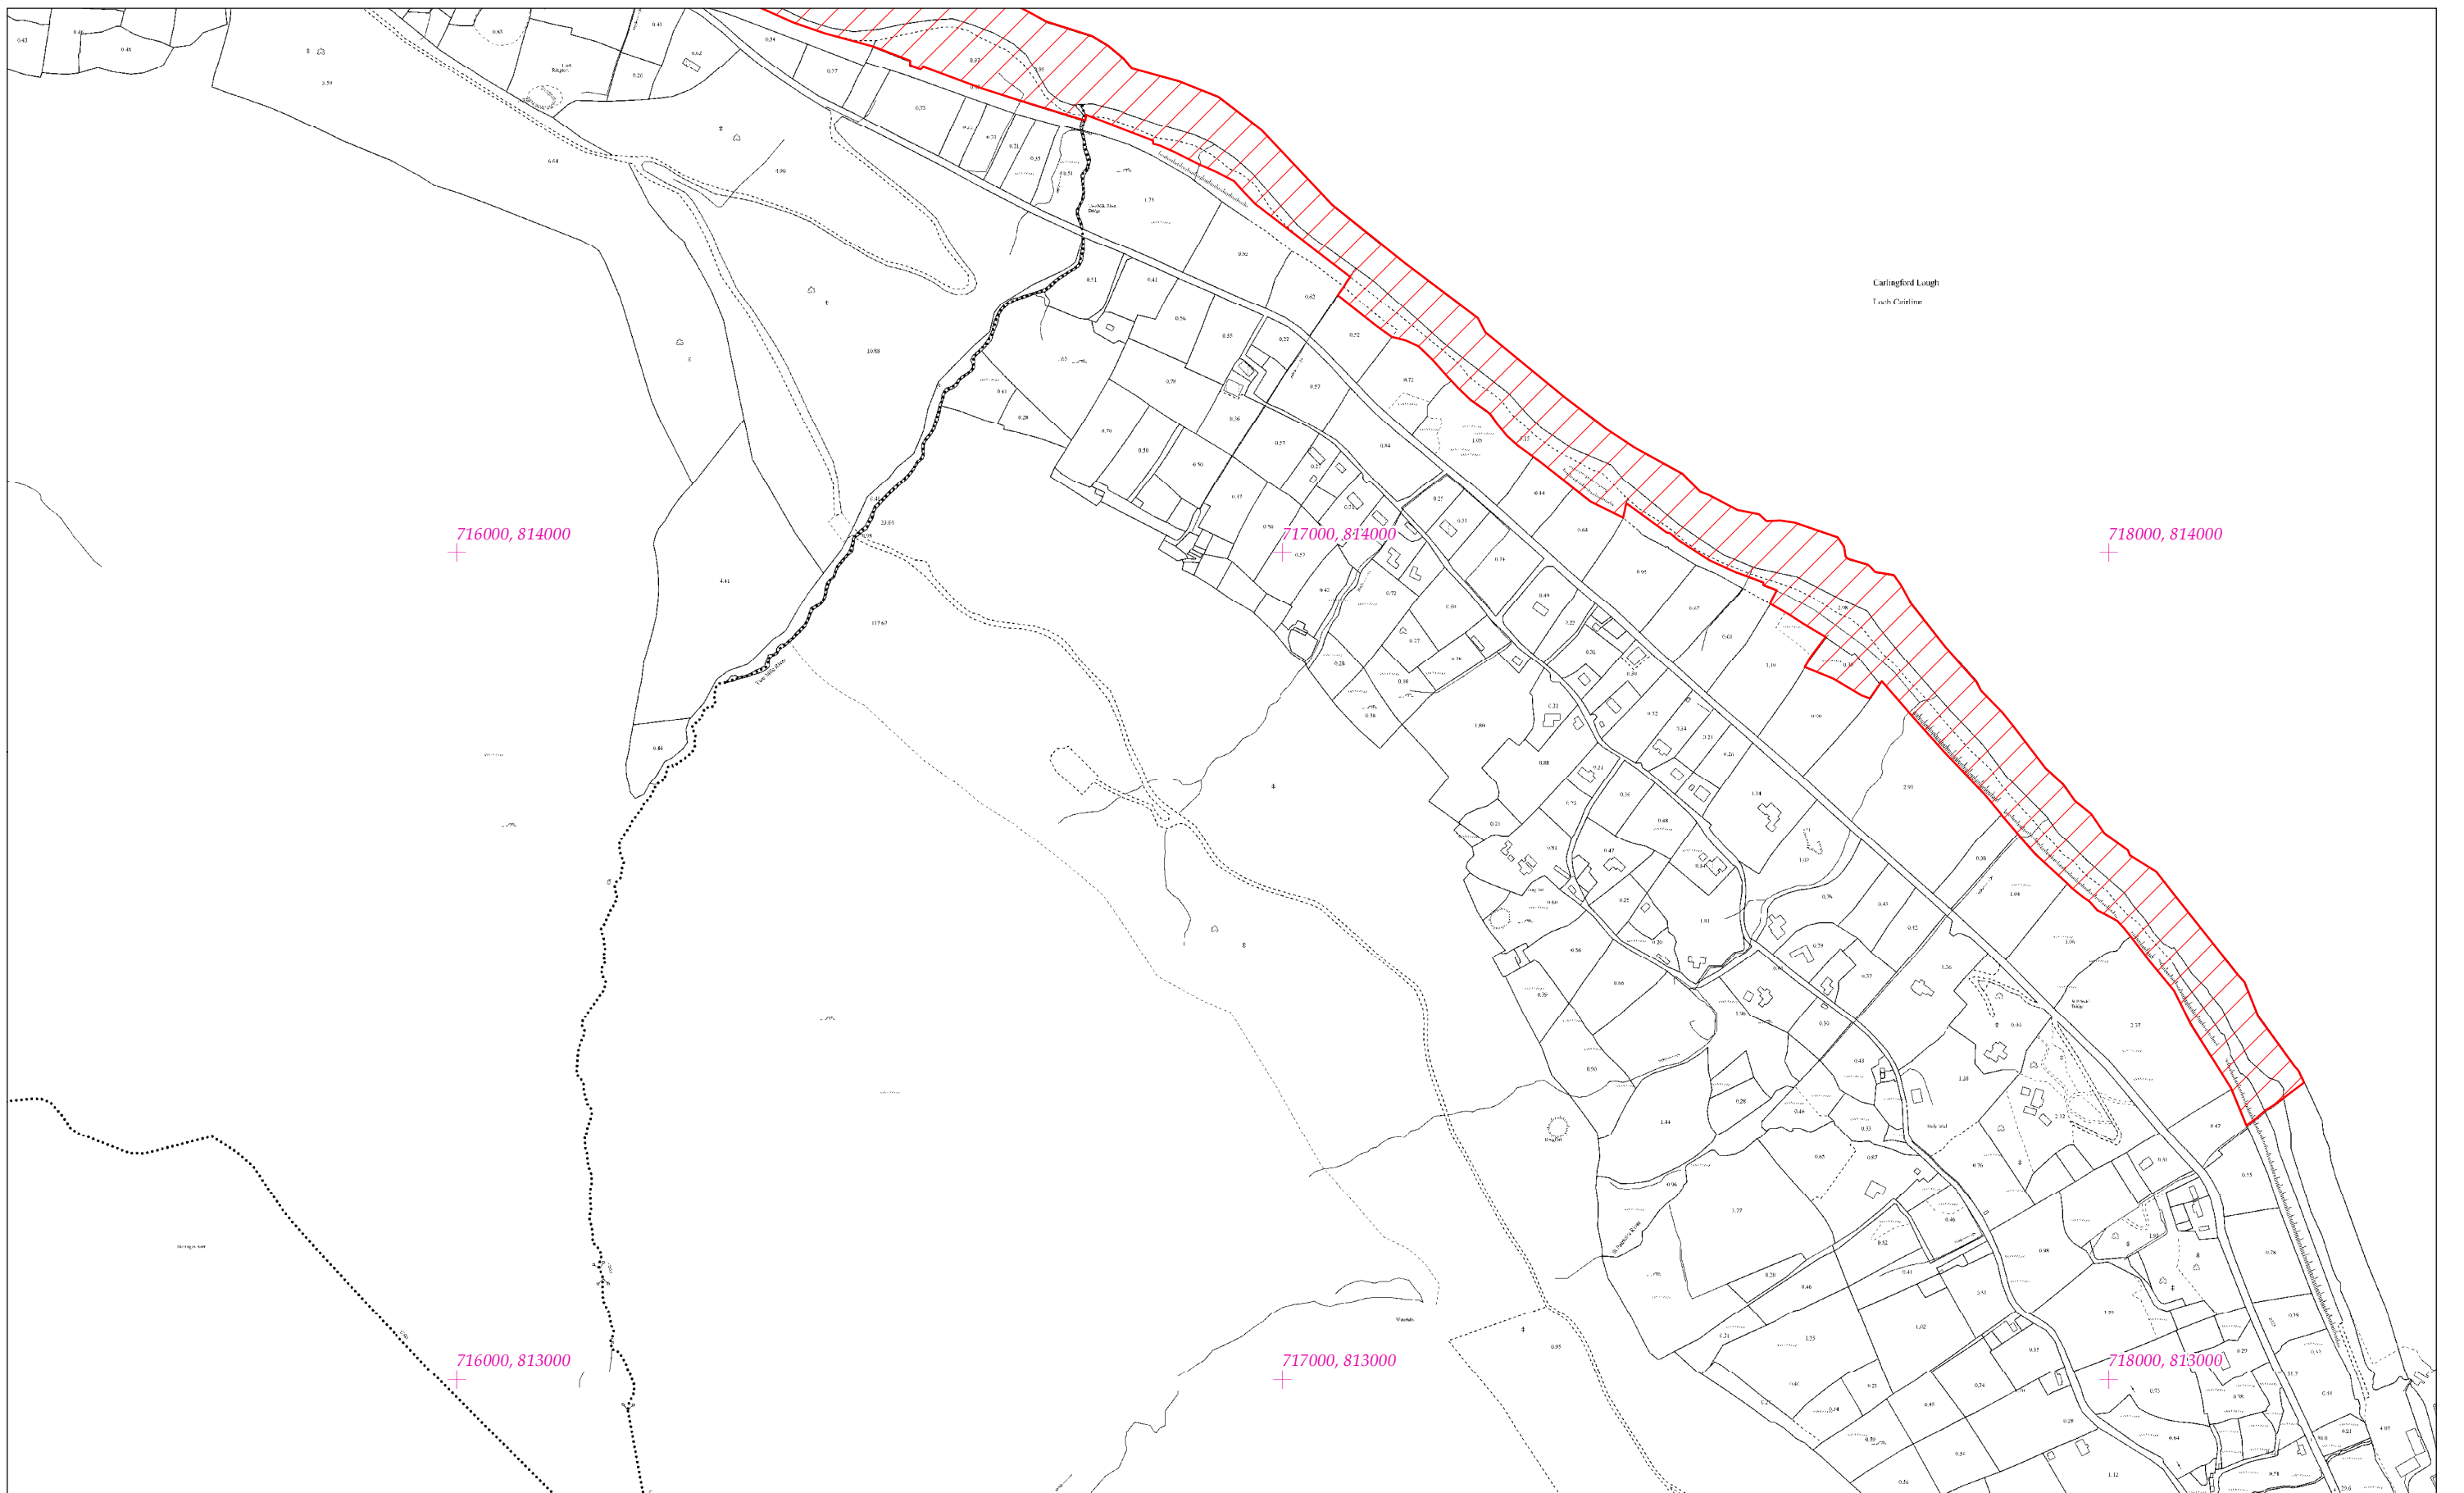

LCS Chladach Chairlinn
Carlingford Shore SAC
1:5000 O.S. TILE 1500a 7 of 21

Scála / Scale 1:7,500

SITE CODE
002306

Leagan / Version: 3.01

Arna chló an / Printed on: 20/03/2018

Rialachán 4(1)(b) / Regulation 4(1)(b)