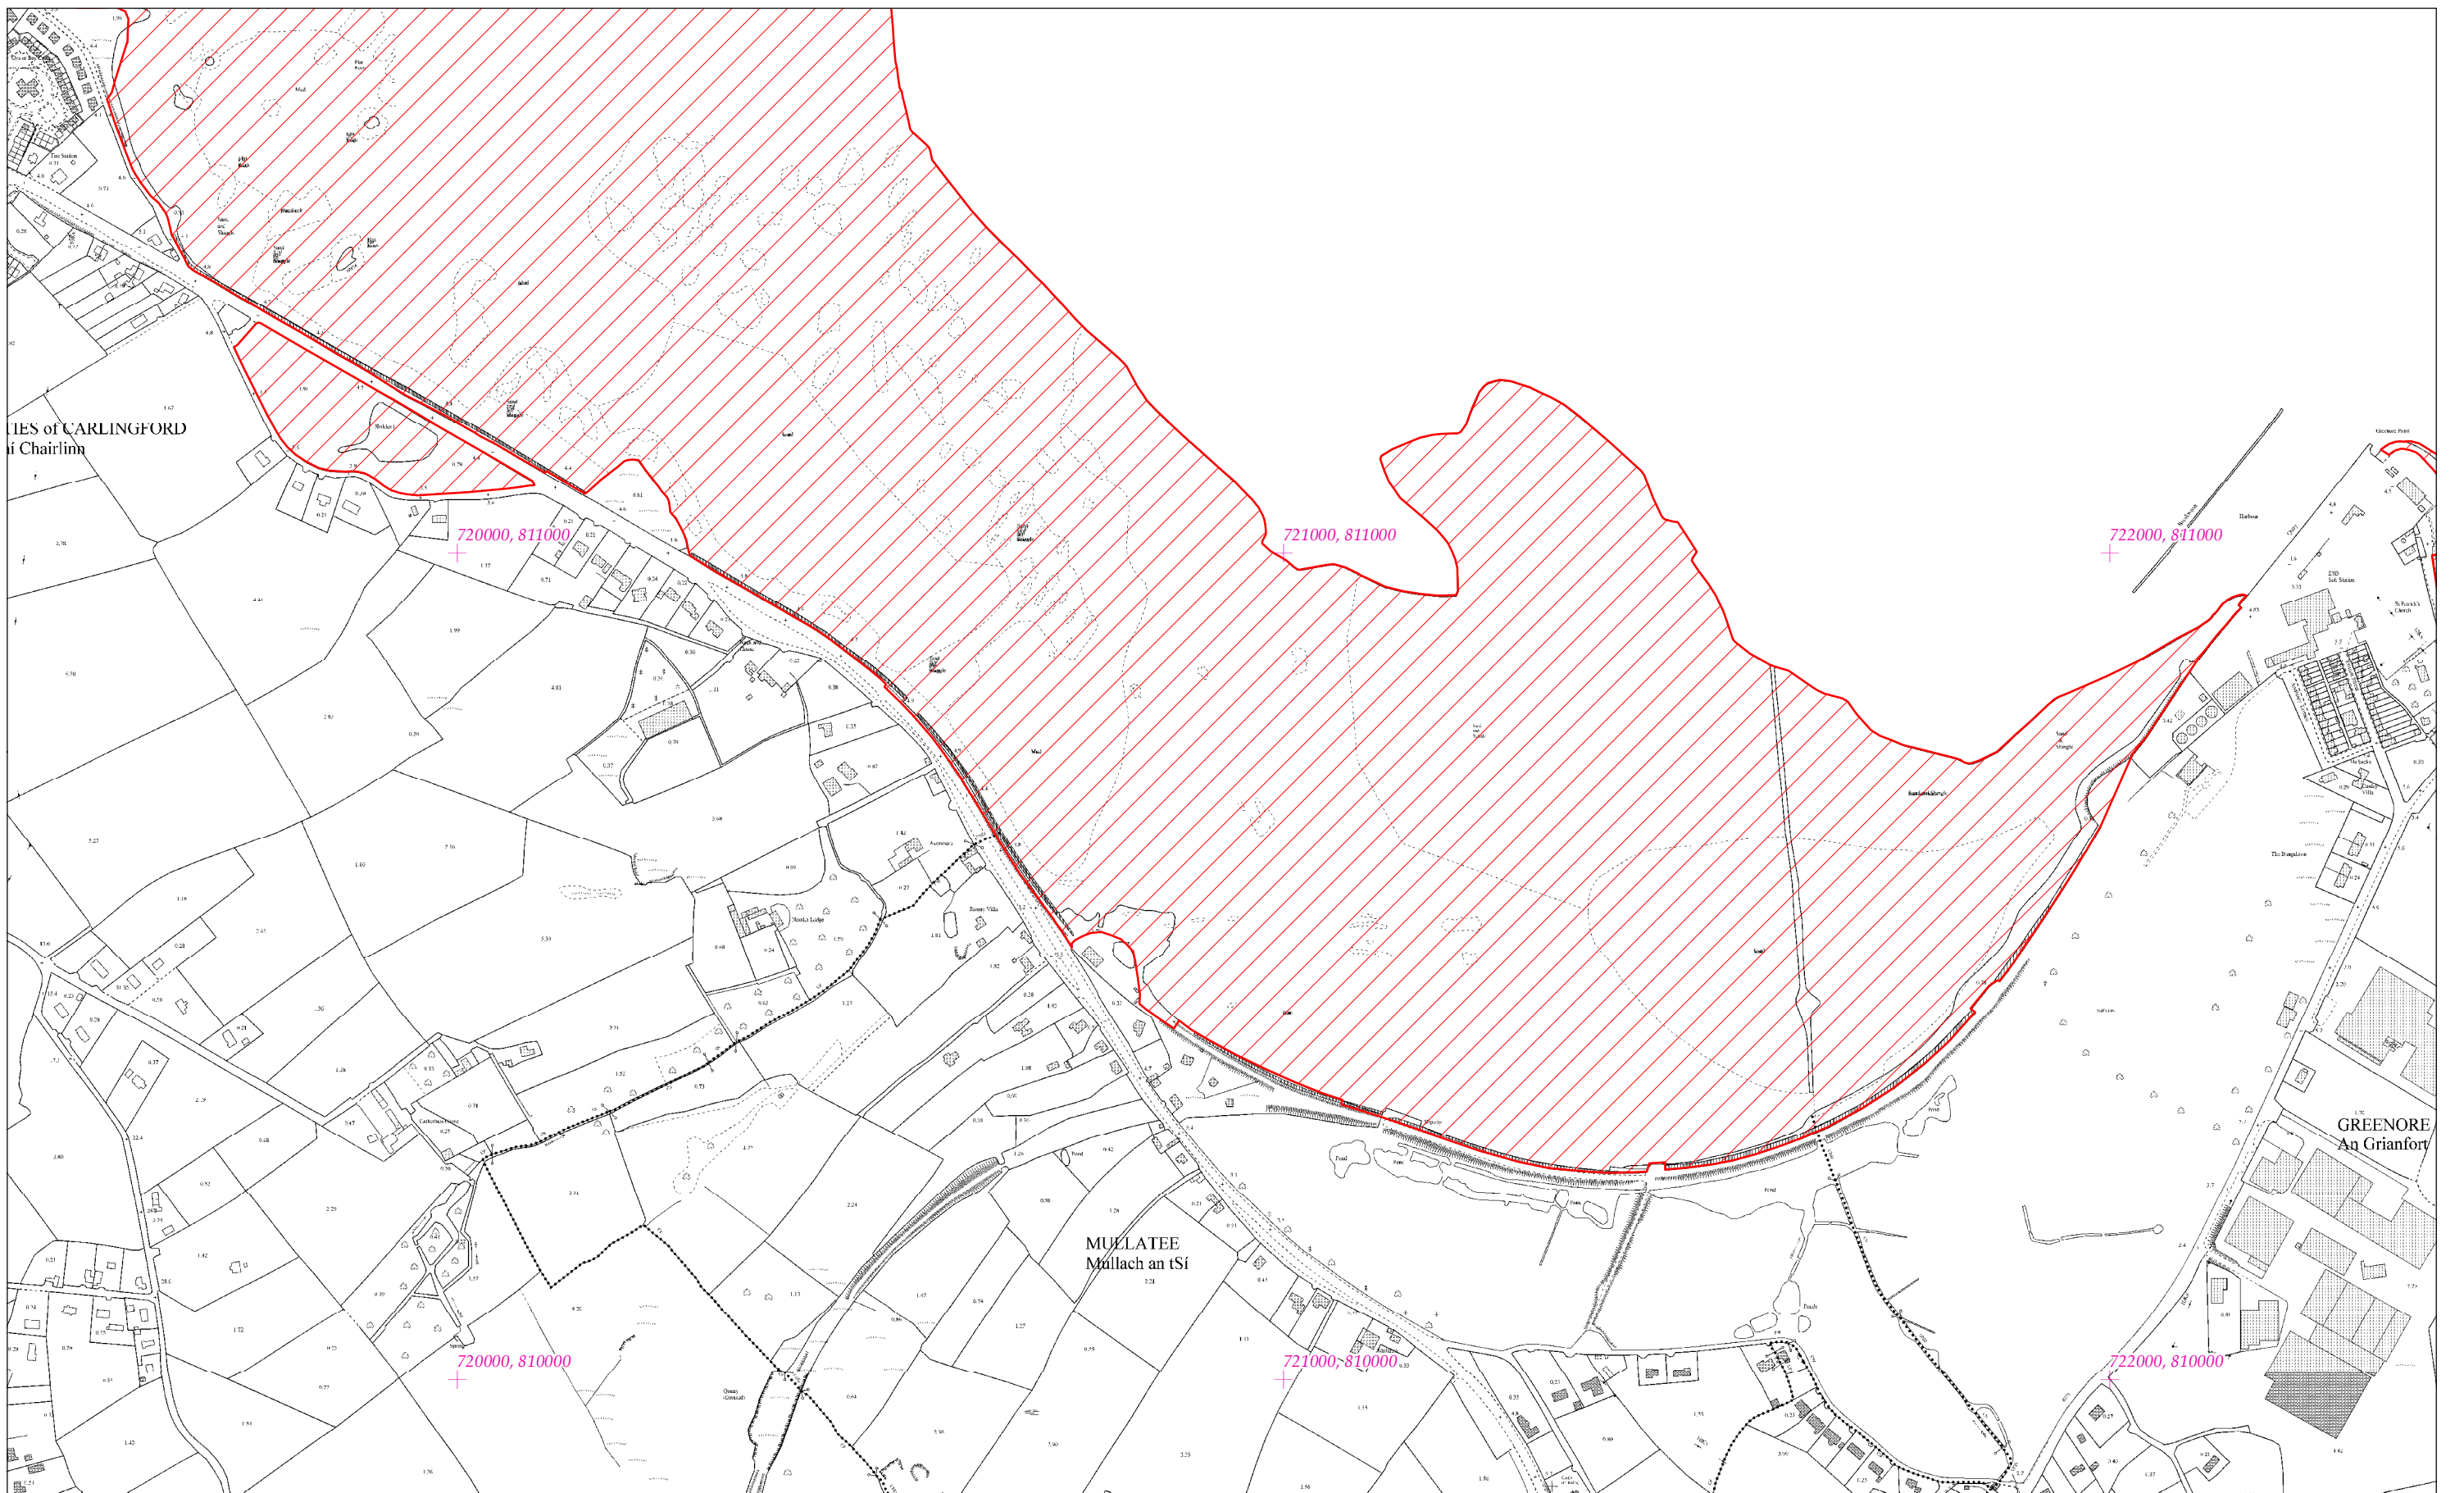

LCS Chladach Chairlinn
Carlingford Shore SAC
1:5000 O.S. TILE 1568a 12 of 21

Scála / Scale 1:7,500

SITE CODE
002306

Leagan / Version: 3.01

Arna chló an / Printed on: 20/03/2018

Rialachán 4(1)(b) / Regulation 4(1)(b)