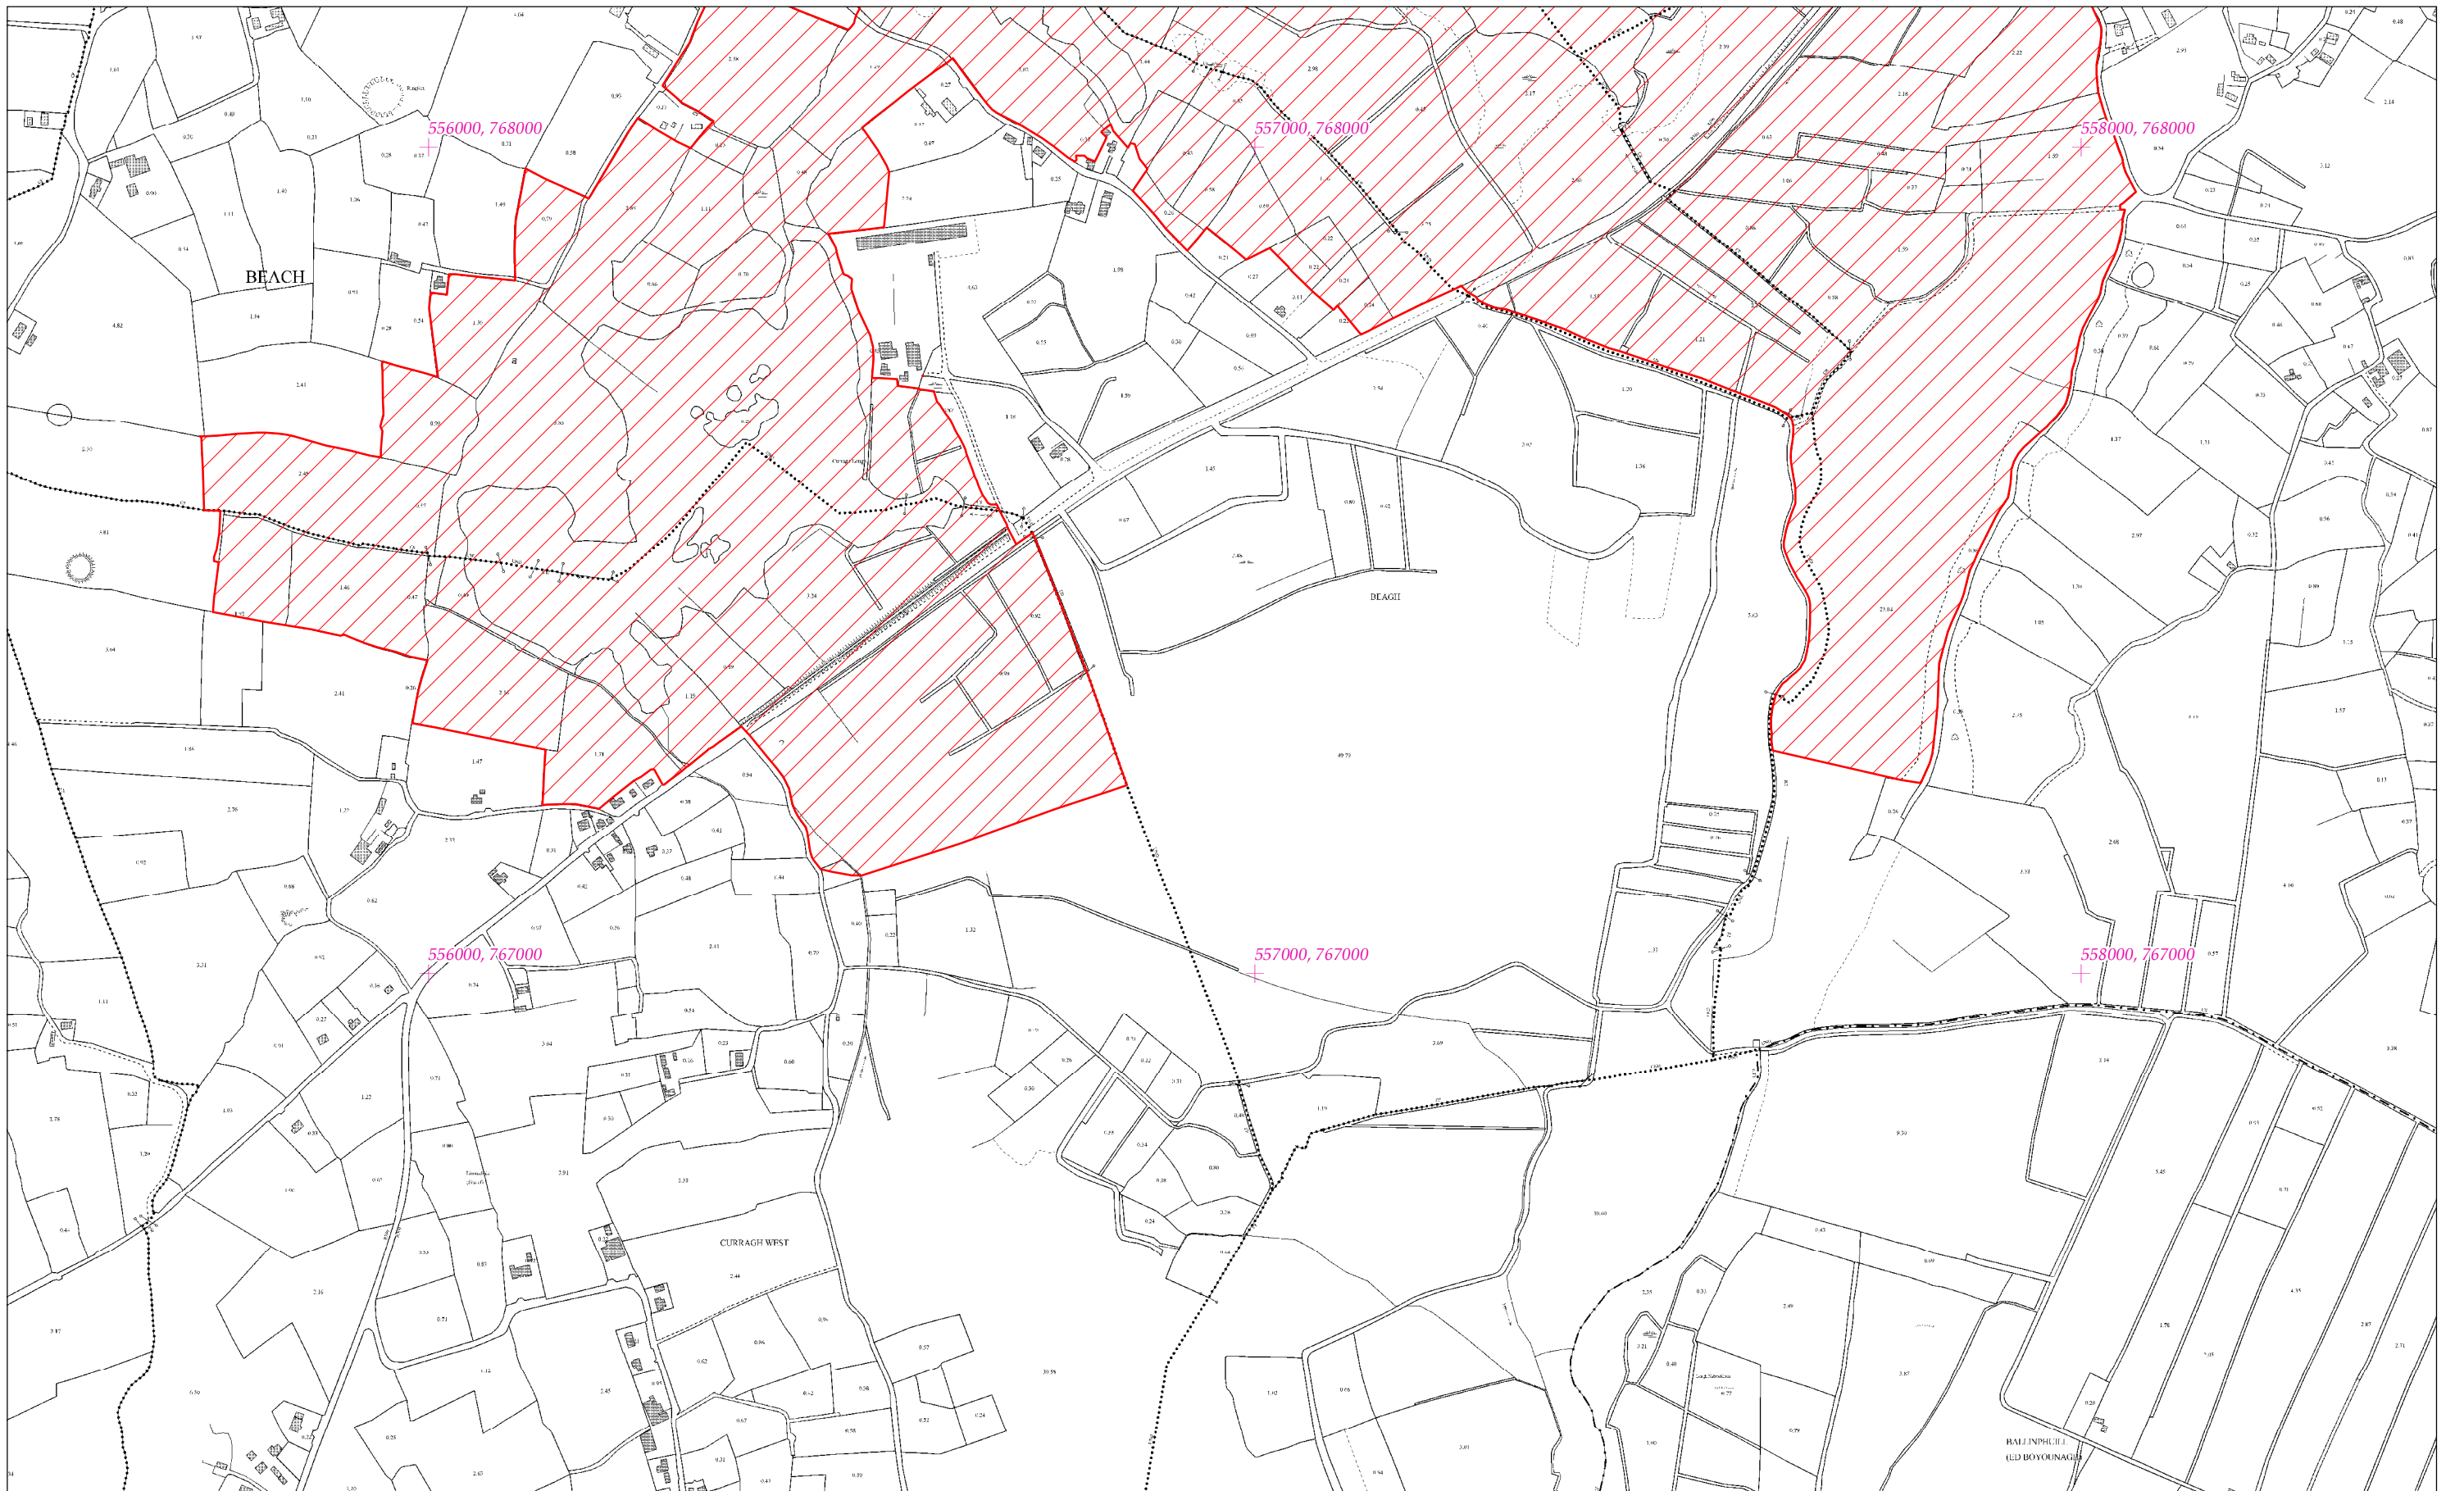

LCS Thurlaigh Bhaile Liam
Williamstown Turloughs SAC
1:5000 O.S. TILE 2473b 4 of 6

Scála / Scale 1:7,500

SITE CODE
002296

Leagan / Version: 3.02

Arna chló an / Printed on: 28/09/2017

Rialachán 4(1)(b) / Regulation 4(1)(b)