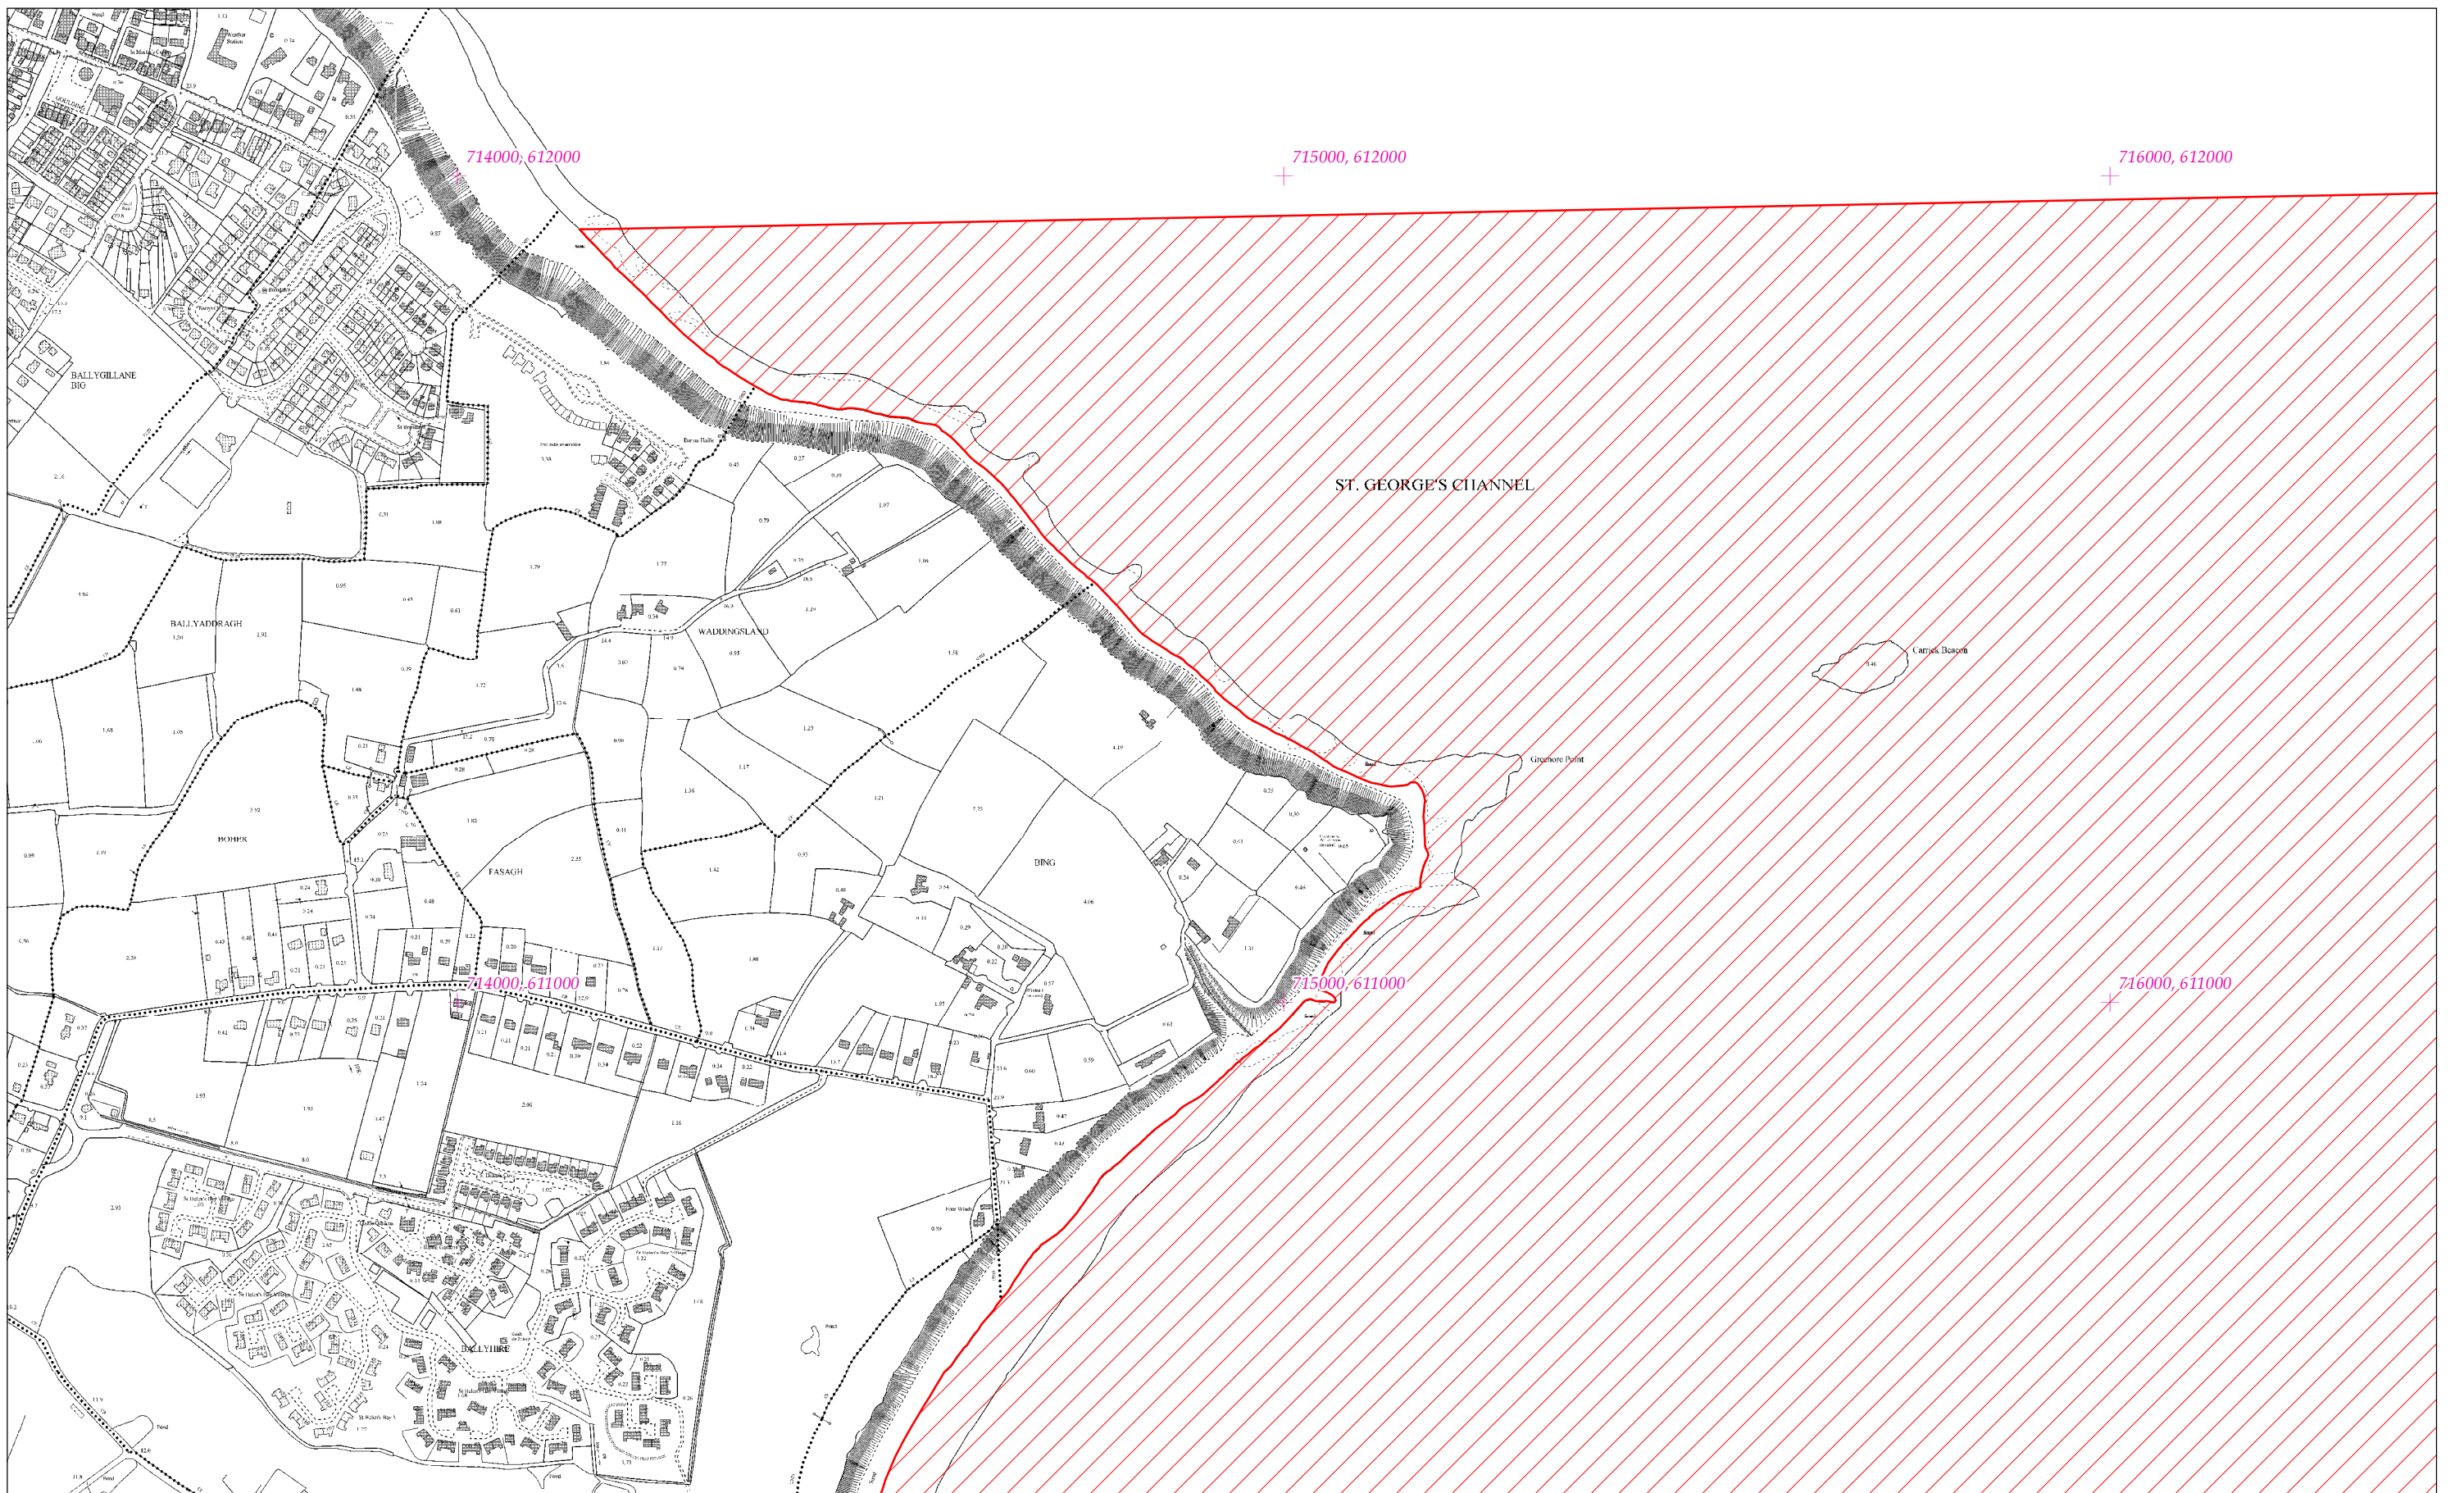

LCS Cheann an Chairn
Carnsore Point SAC

1:5000 O.S. TILE 5715Ad 5 of 46

Scála / Scale 1:7,500

SITE CODE
002269

Leagan / Version: 3.01

Arna chló an / Printed on: 05/09/2016

Rialachán 4(1)(b) / Regulation 4(1)(b)