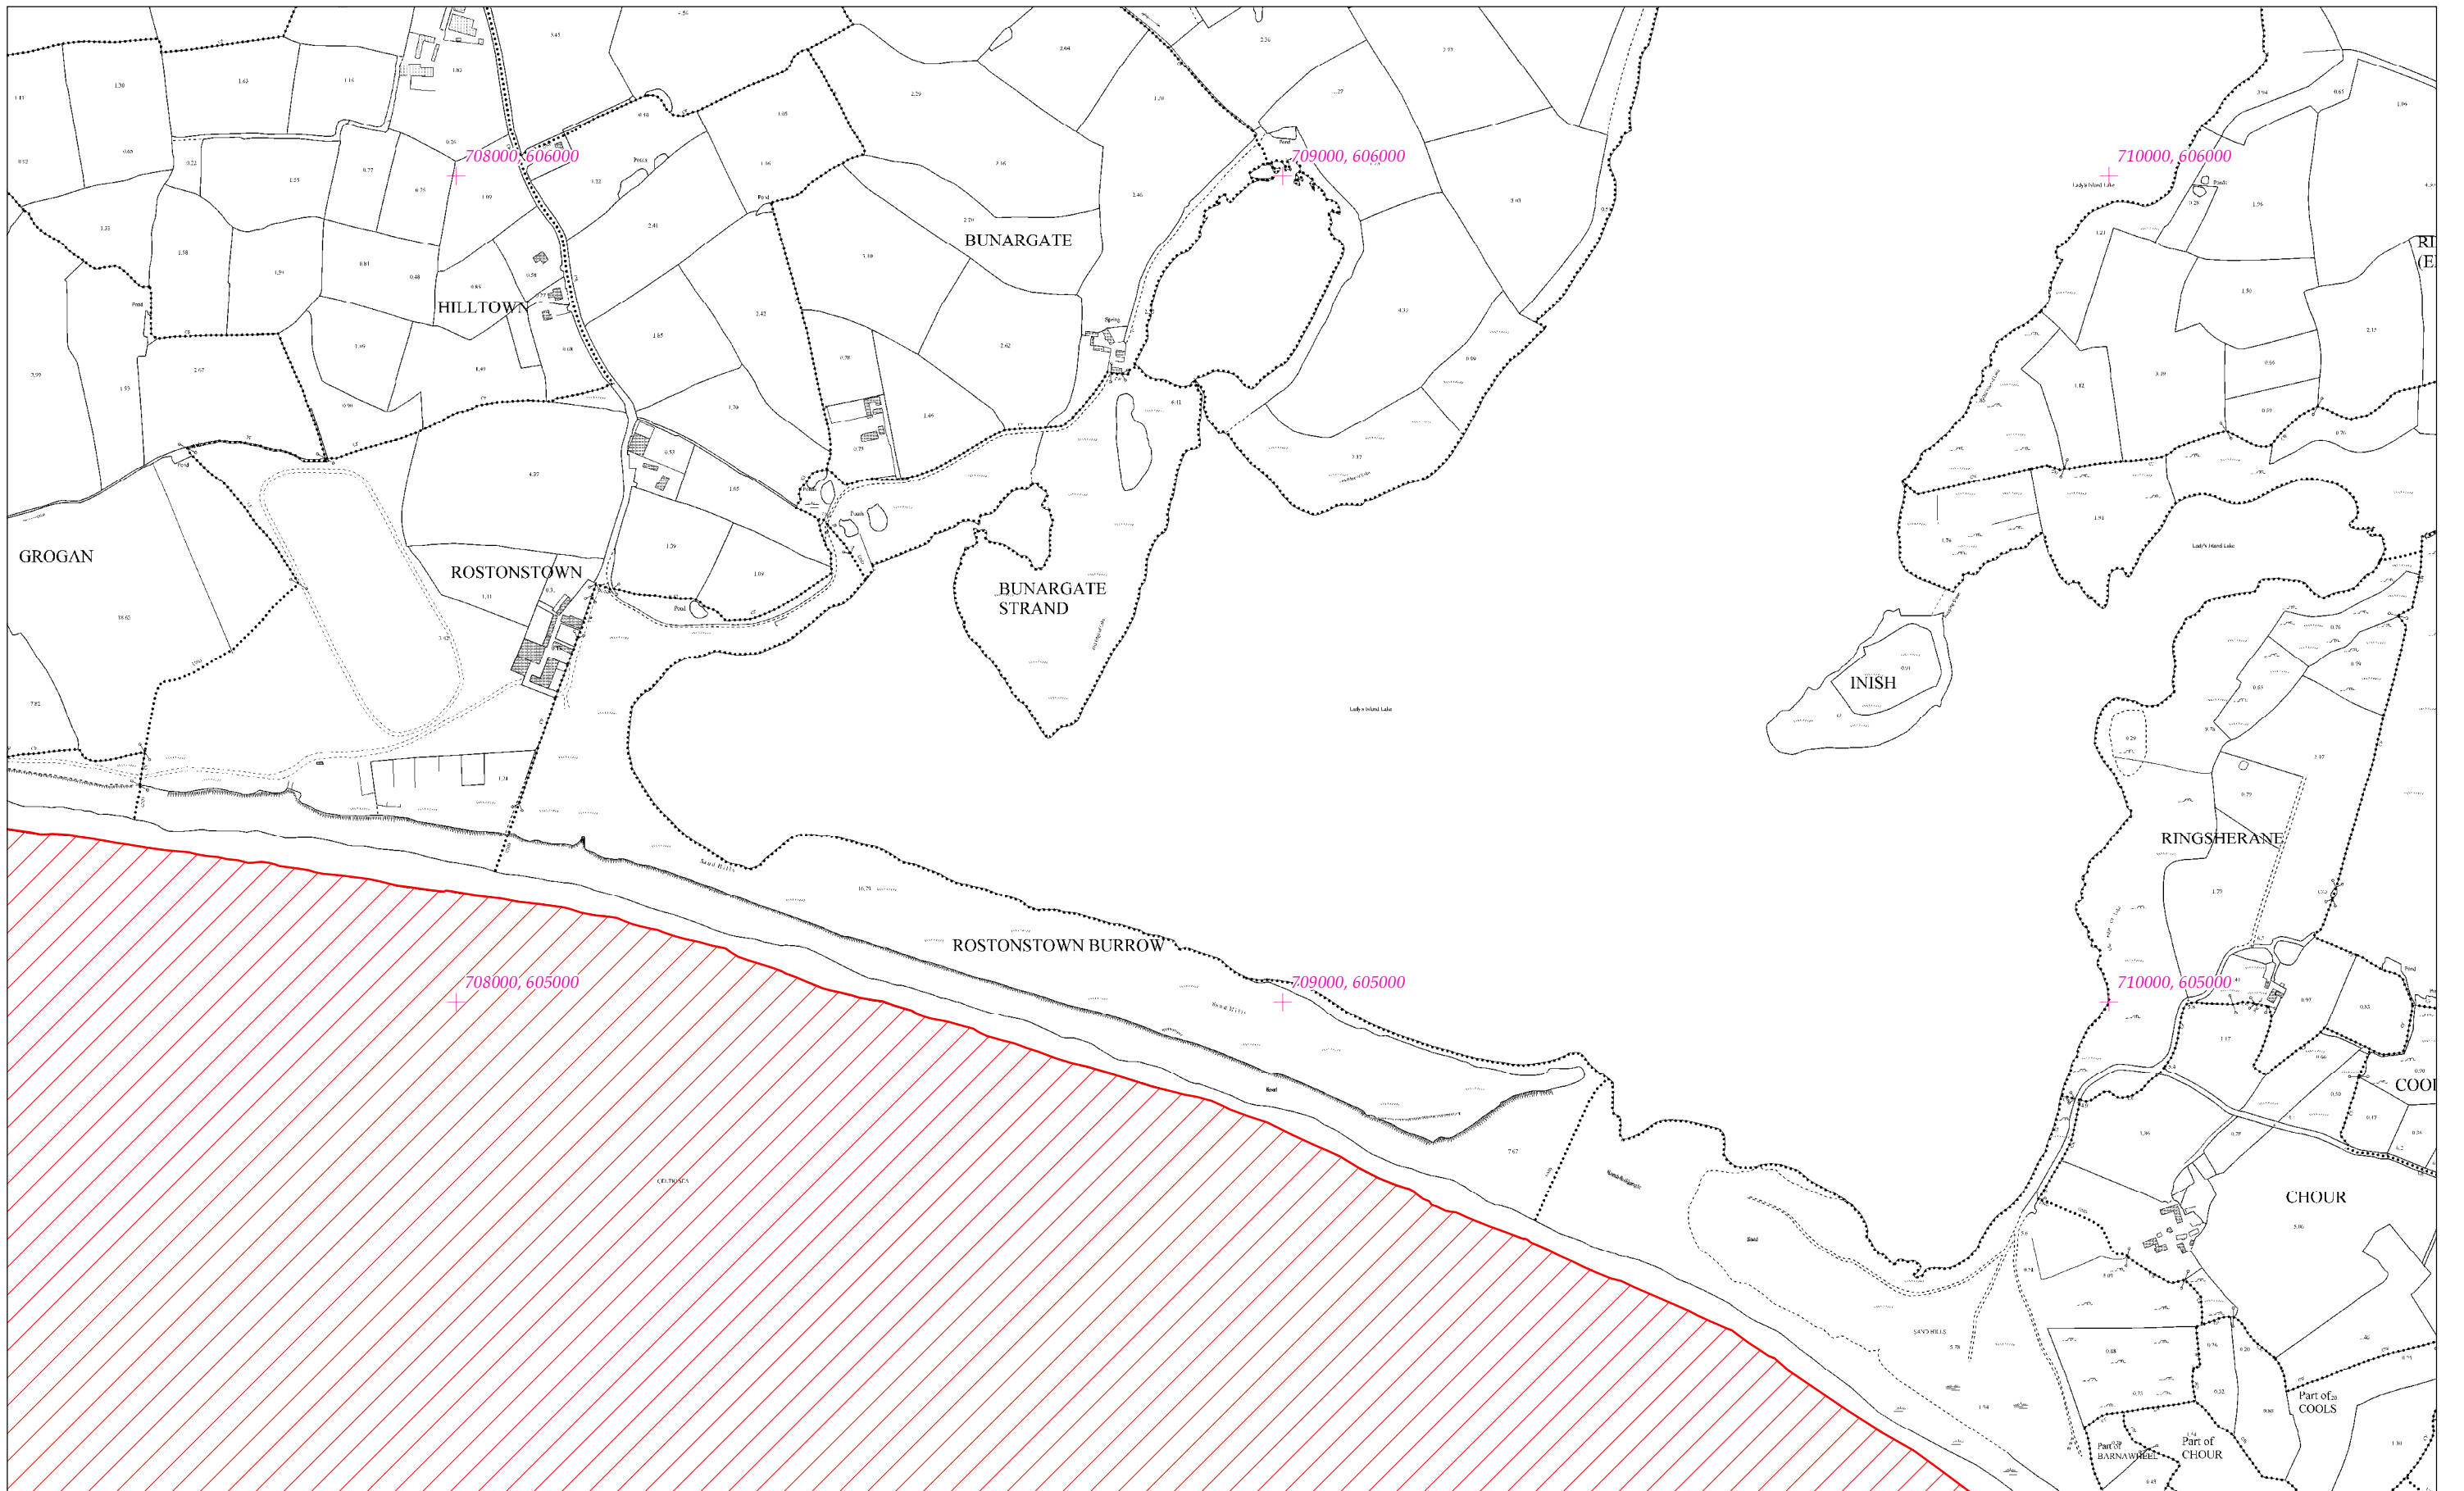

LCS Cheann an Chairn
Carnsore Point SAC

1:5000 O.S. TILE 5854d 22 of 46

Scála / Scale 1:7,500

SITE CODE
002269

Leagan / Version: 3.01

Arna chló an / Printed on: 05/09/2016

Rialachán 4(1)(b) / Regulation 4(1)(b)