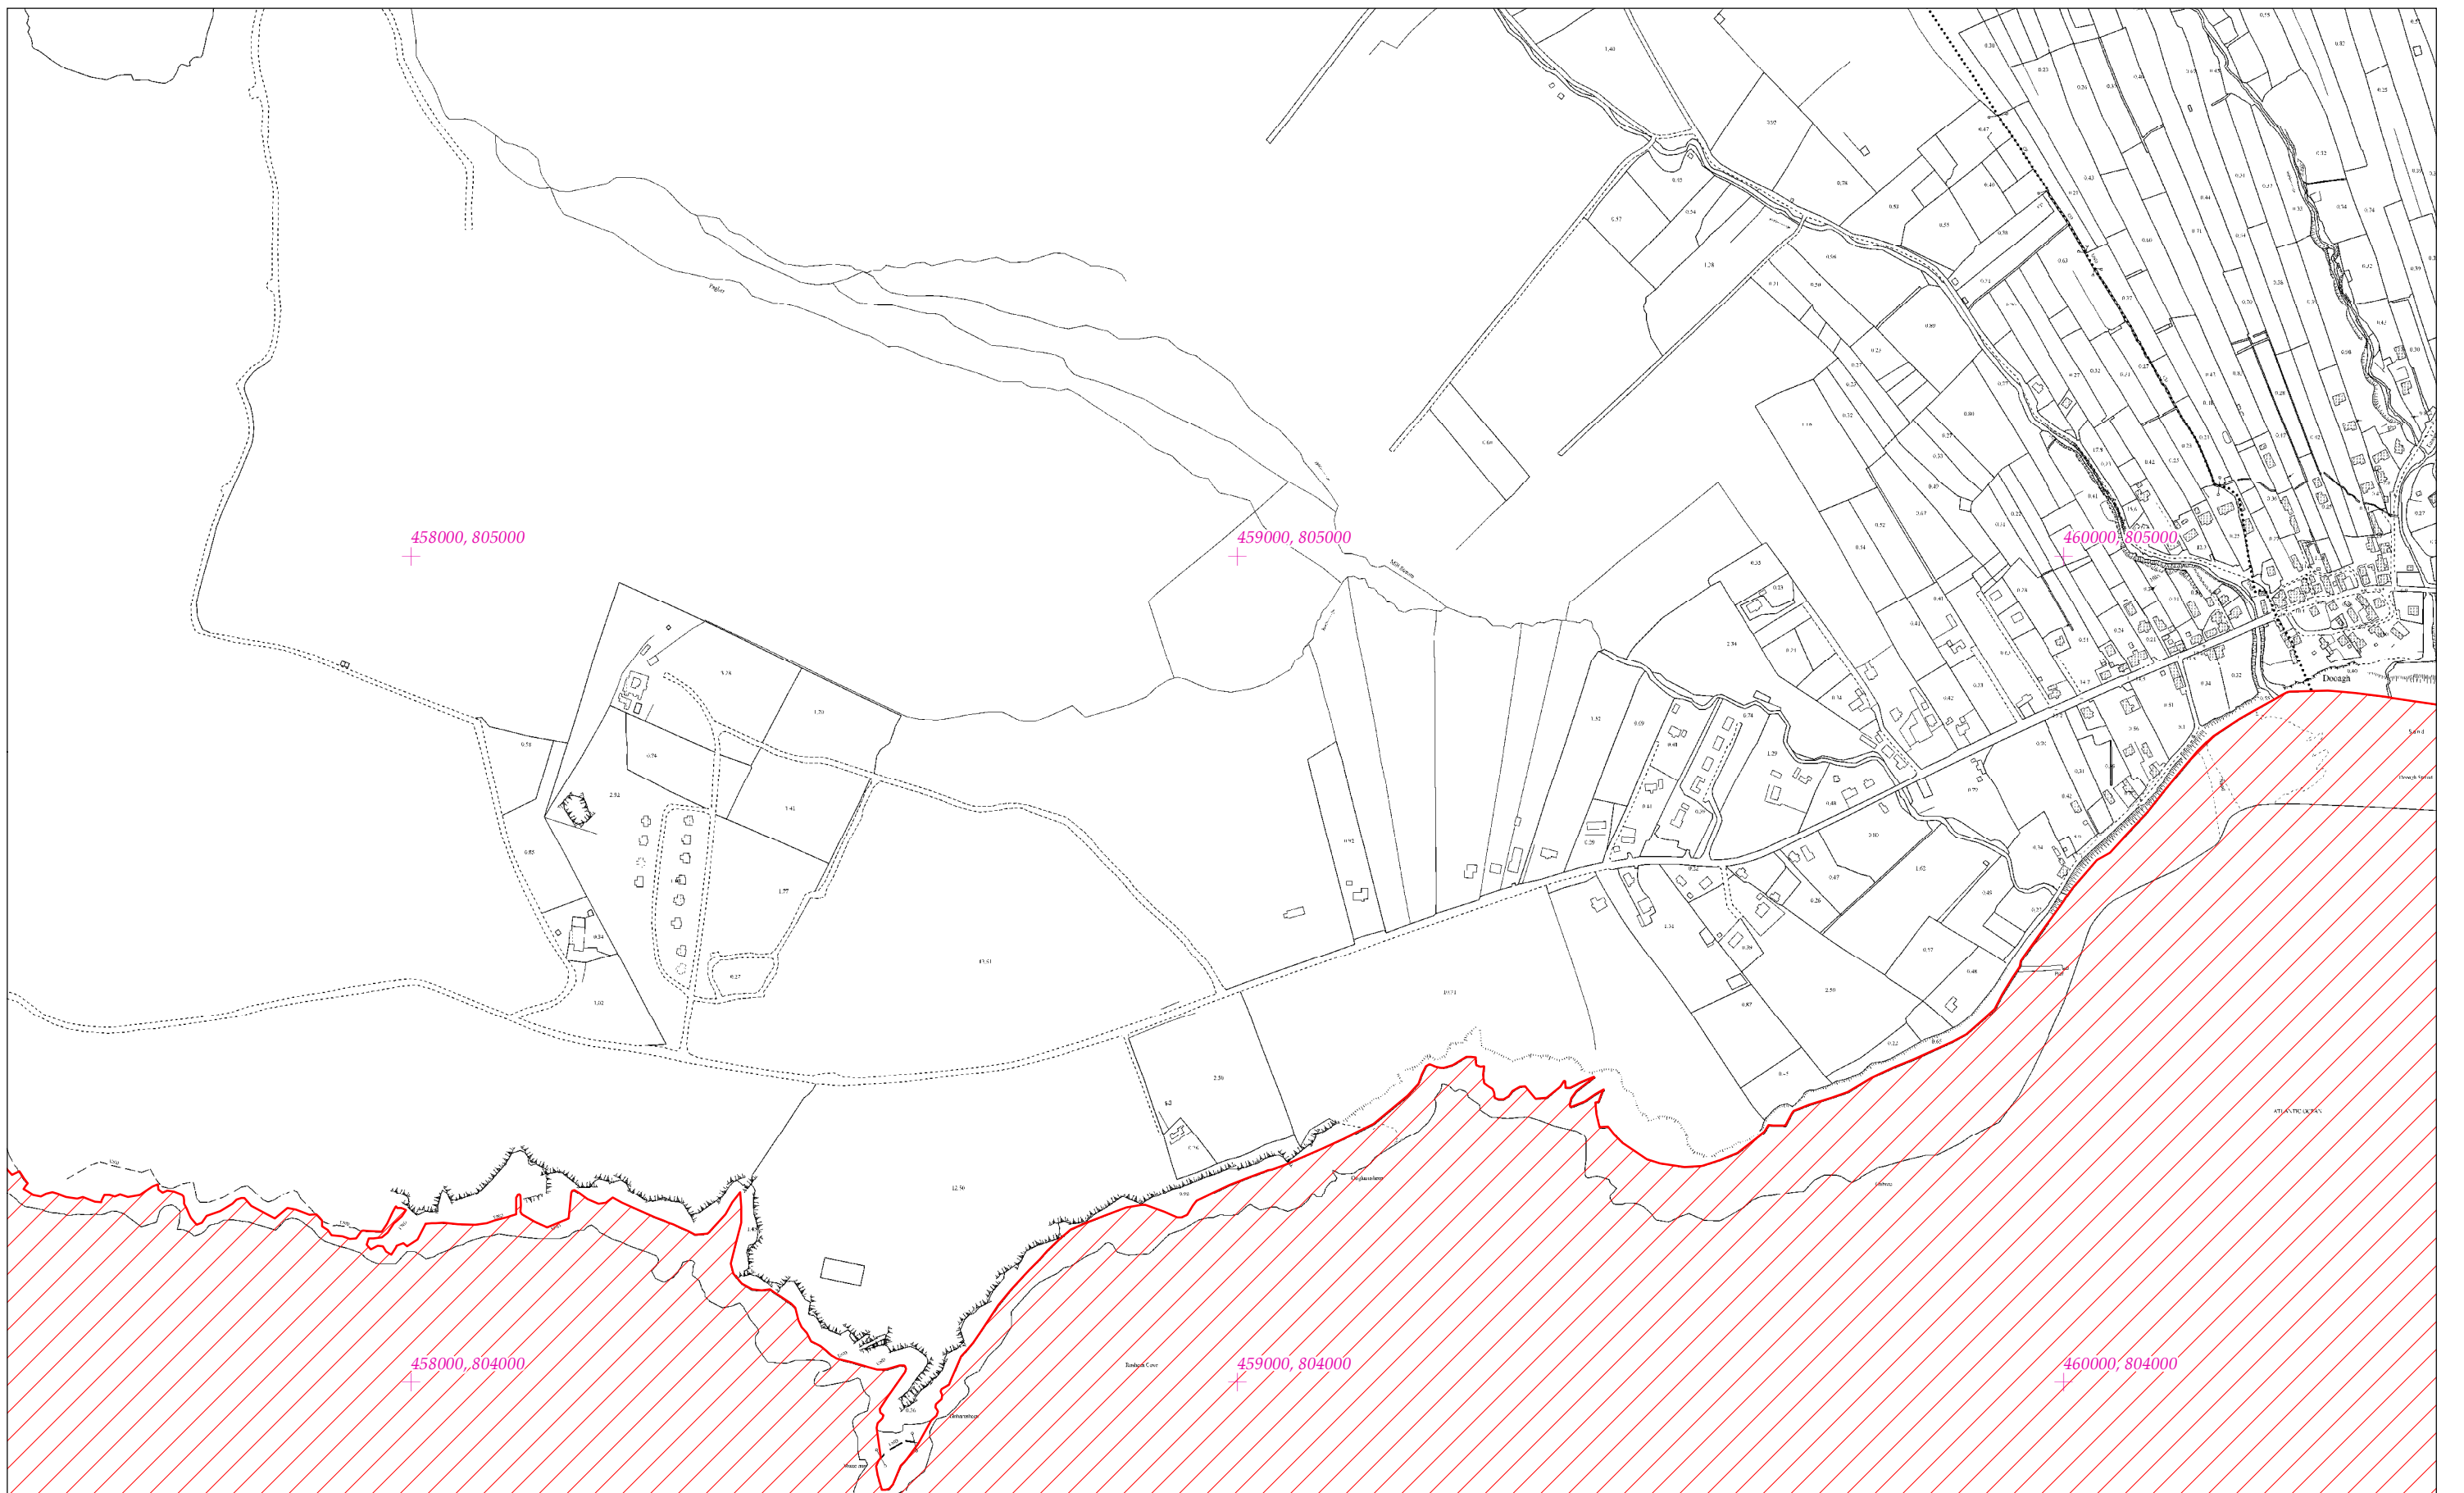

LCS Cheann Acla
Achill Head SAC
1:5000 O.S. TILE 1640c 12 of 44

0 0.5 km

Scála / Scale 1:7,500

SITE CODE
002268

Leagan / Version: 3.03

Arna chló an / Printed on: 11/12/2017

Rialachán 4(1)(b) / Regulation 4(1)(b)