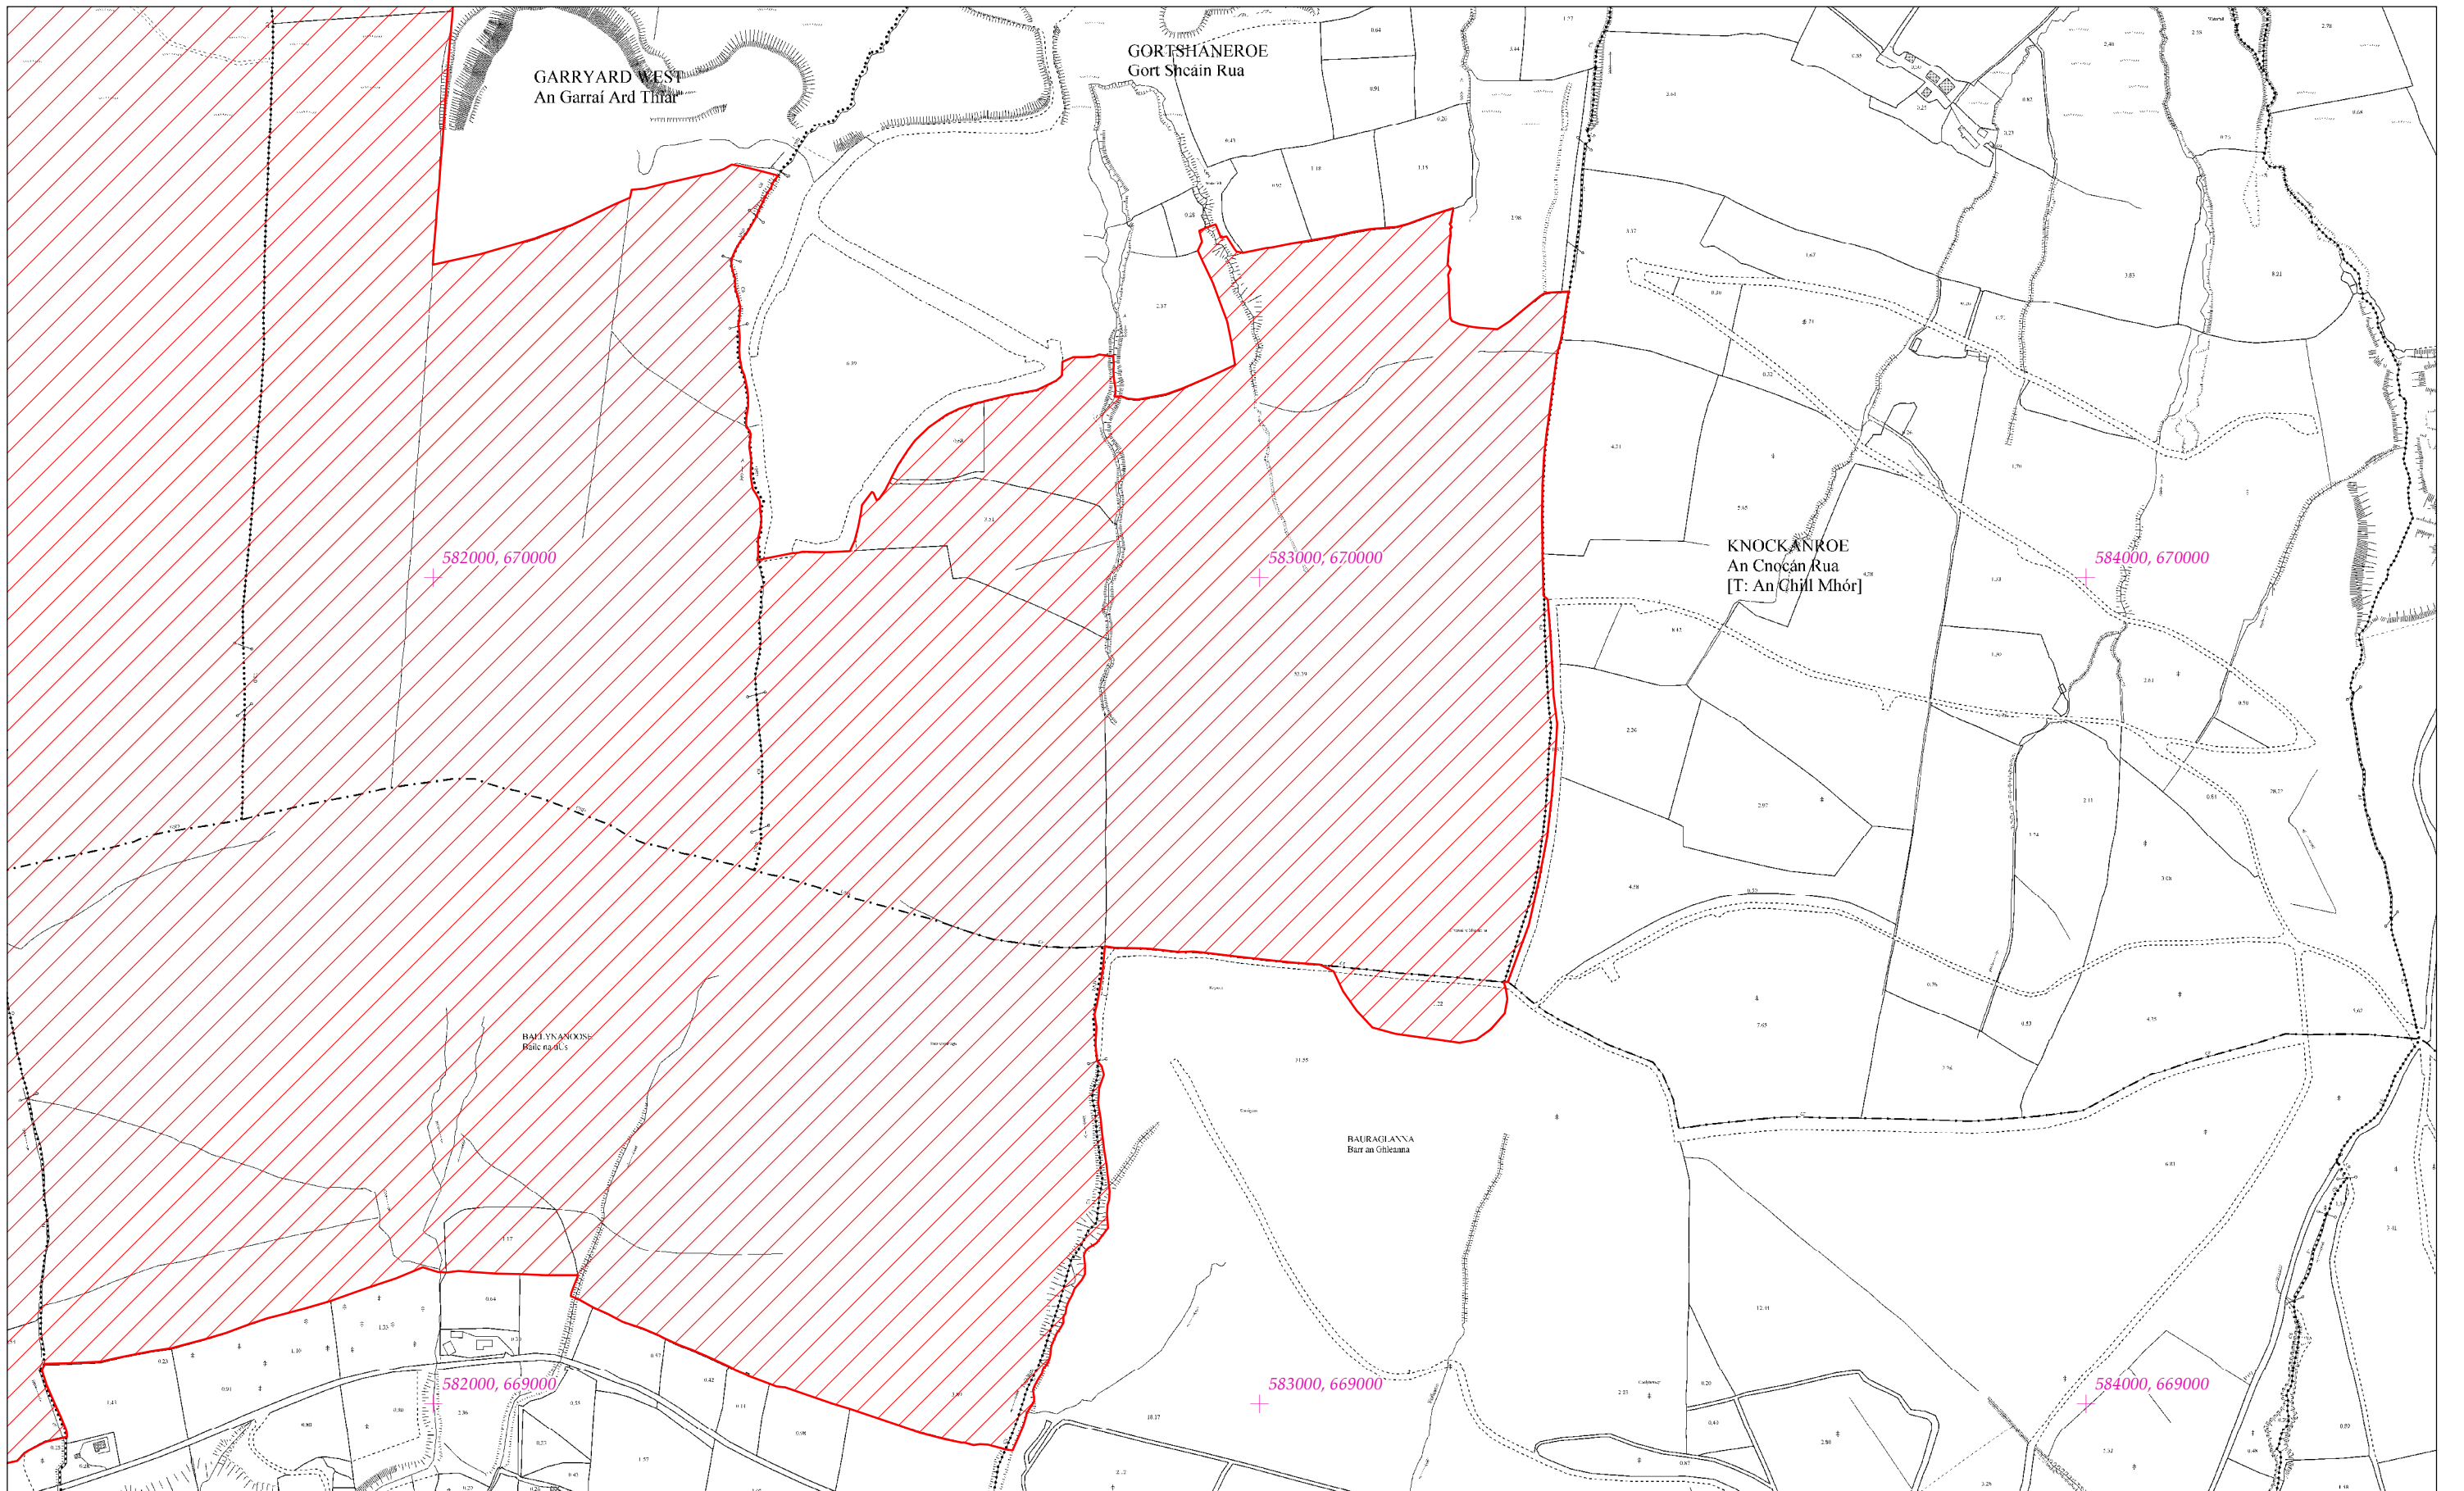

LCS Shliabh an Airgid Thiar
Silvermines Mountains West SAC
1:5000 O.S. TILE 4450c 5 of 9

Scála / Scale 1:7,500

SITE CODE
002258

Leagan / Version: 3.01

Arna chlón an / Printed on: 08/03/2017

Rialachán 4(1)(b) / Regulation 4(1)(b)