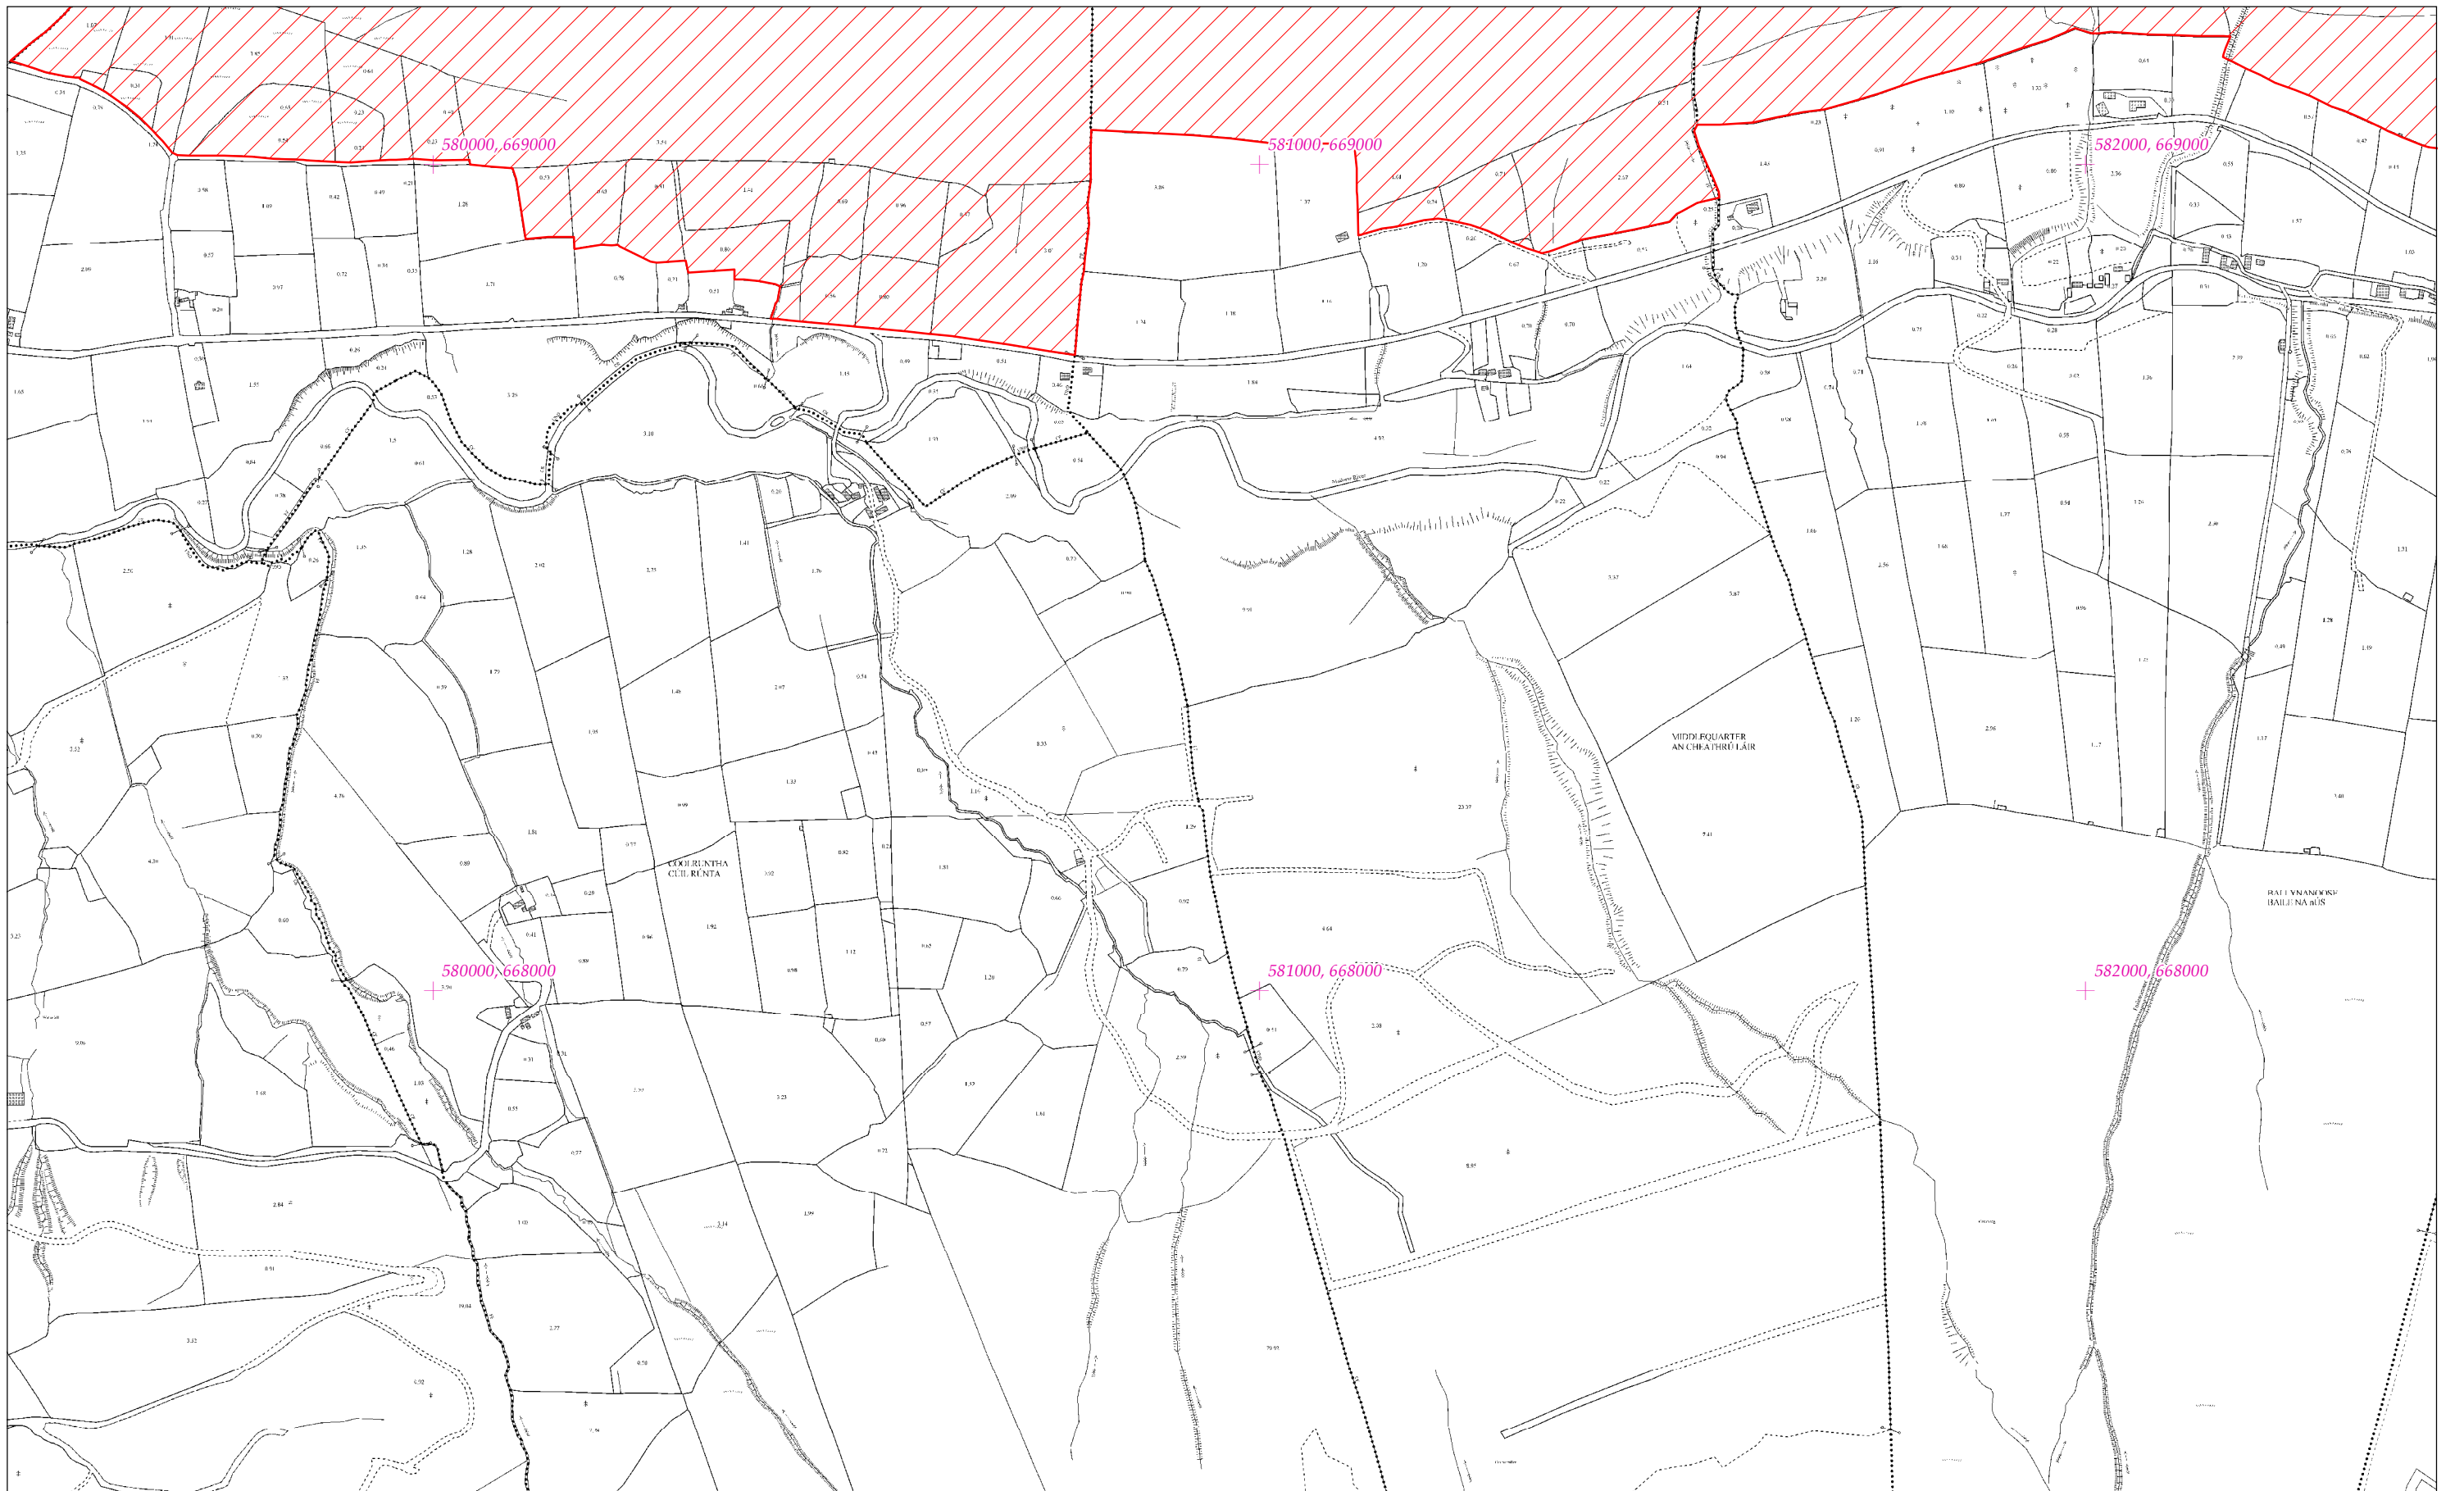

LCS Shliabh an Airgid Thiar
Silvermines Mountains West SAC
1:5000 O.S. TILE 4508b 7 of 9

Scála / Scale 1:7,500

SITE CODE
002258

Leagan / Version: 3.01

Arna chlón an / Printed on: 08/03/2017

Rialachán 4(1)(b) / Regulation 4(1)(b)