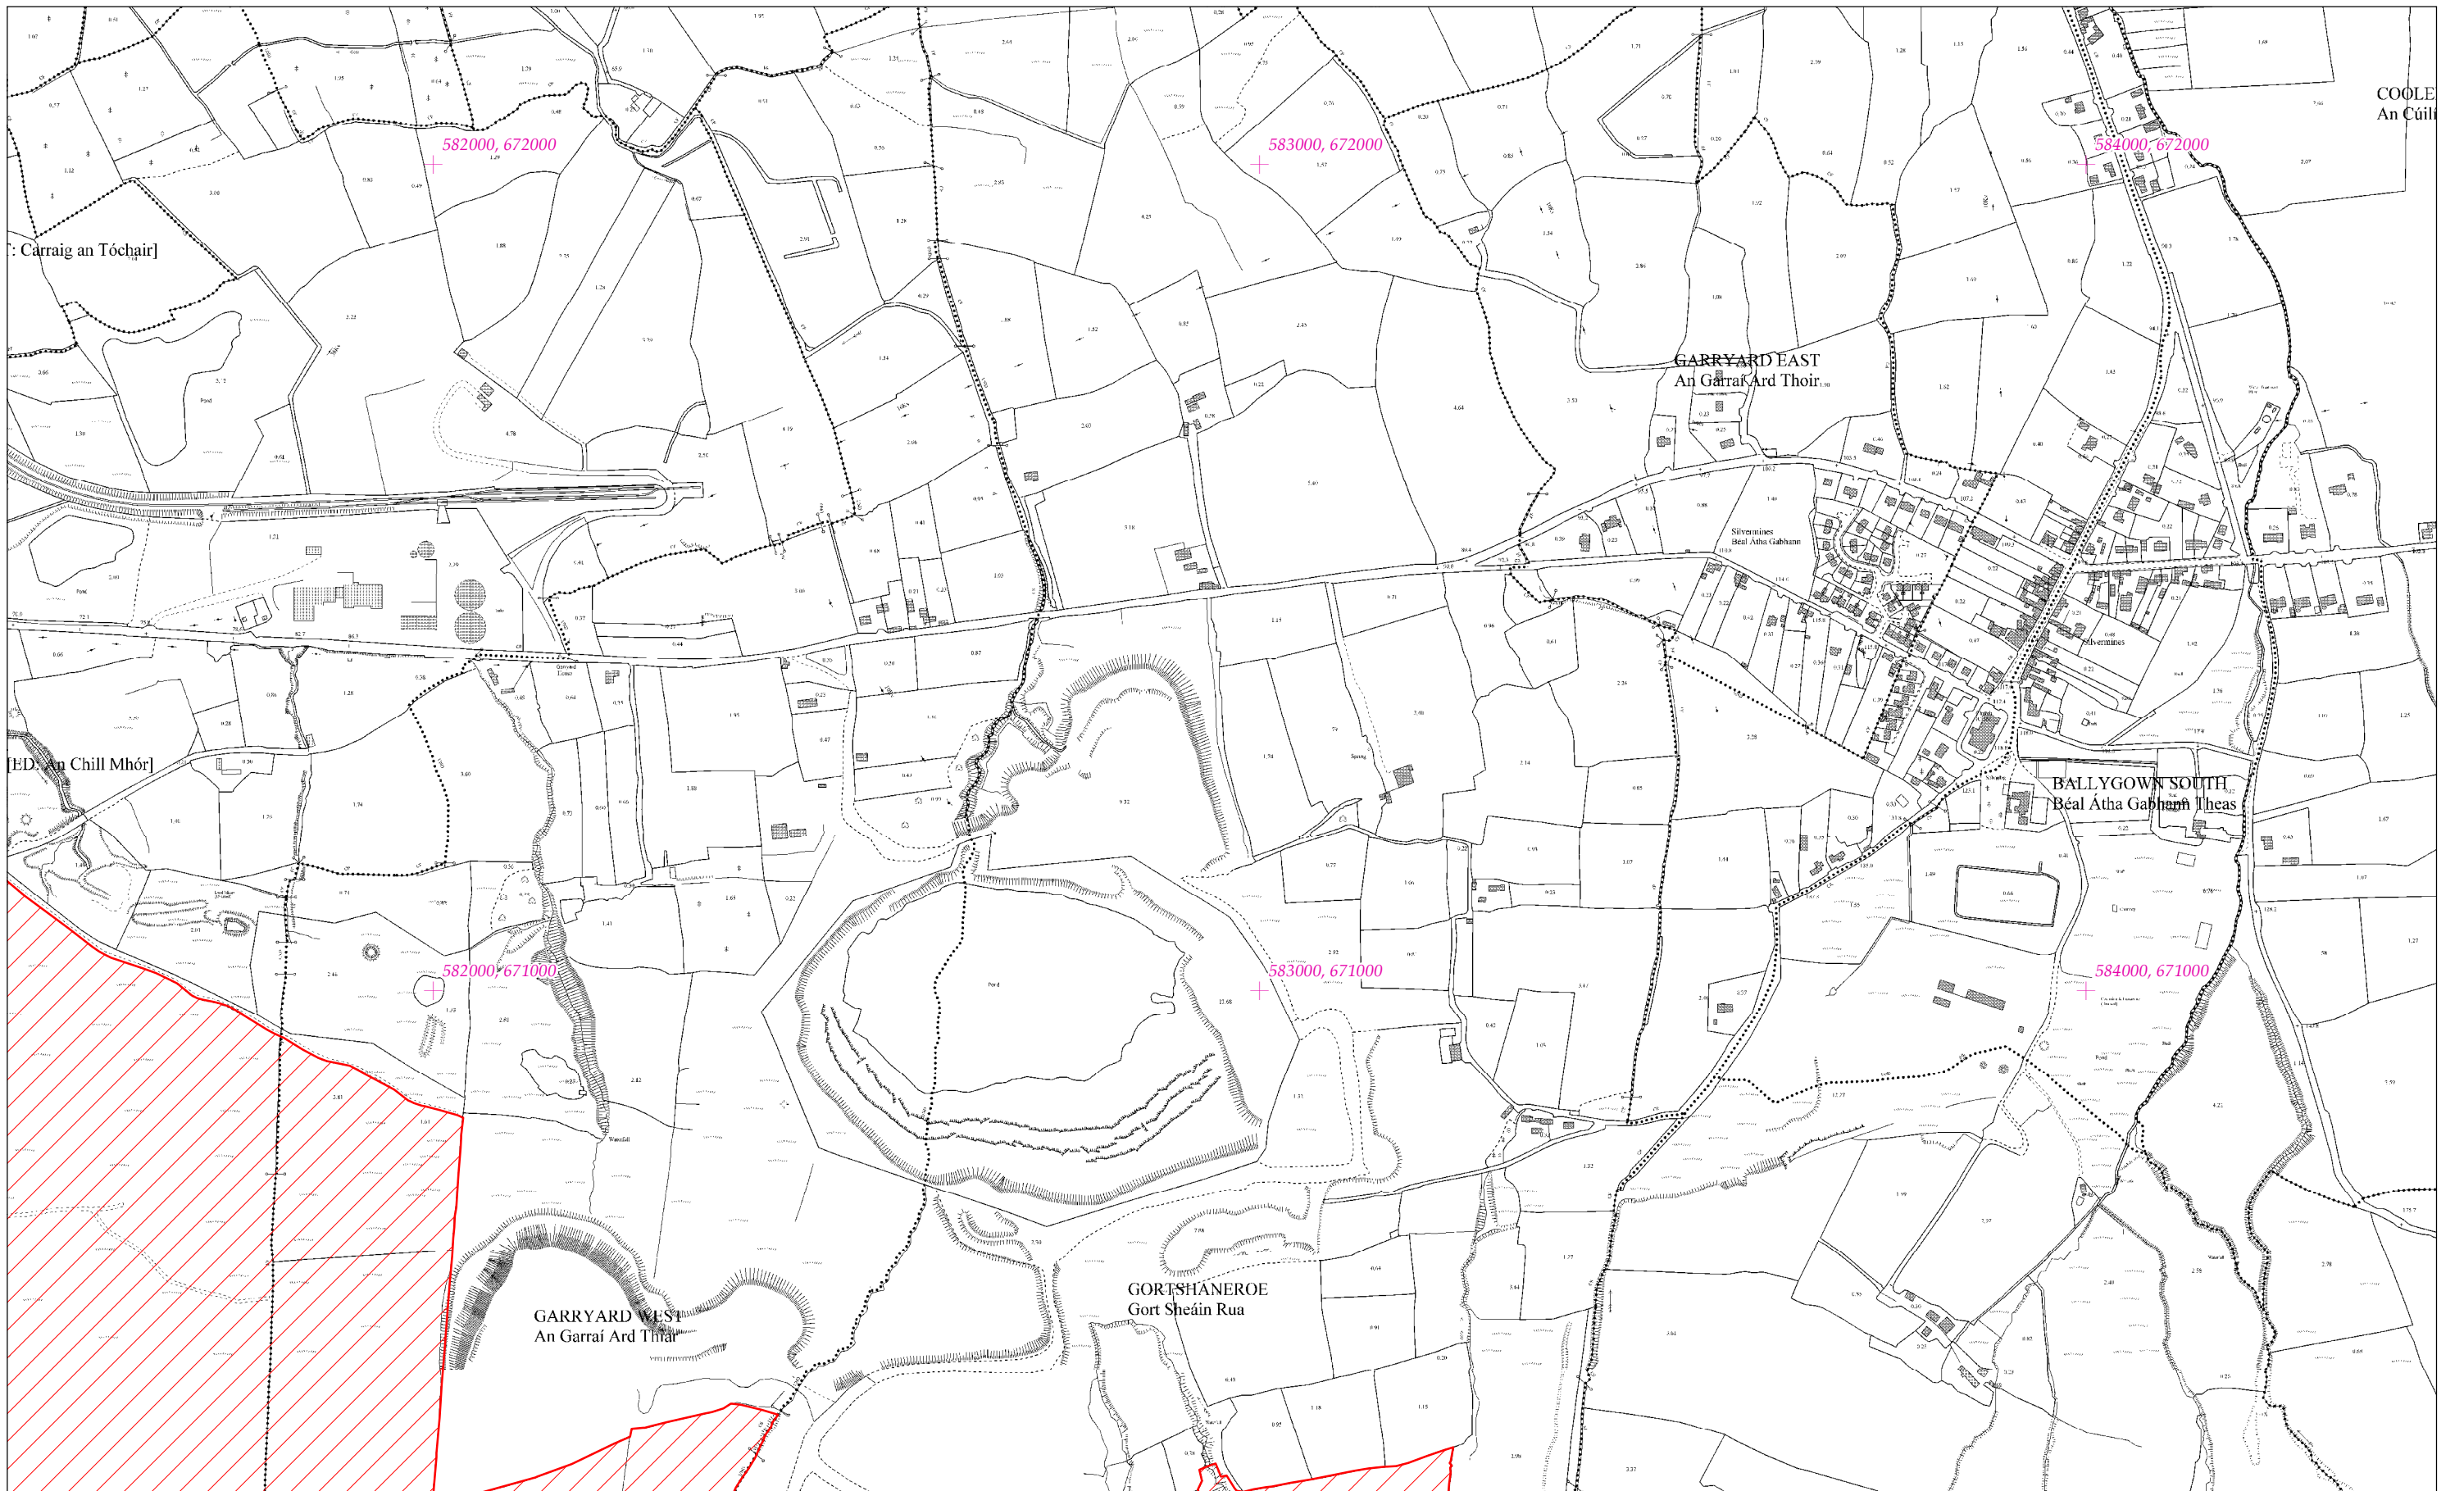

COOLE
An Cúil

Carrraig an Tóchair

GARRYARD EAST
An Garraí Ard Thoir

584000, 672000

ED. an Chill Mhór

BALLYGOWN SOUTH
Béal Átha Gabhann Theas

582000, 671000

583000, 671000

584000, 671000

GARRYARD WEST
An Garraí Ard Thiar

GORTSHÁNEROE
Gort Sheáin Rua

Rialachán 4(1)(b) / Regulation 4(1)(b)

LIMISTÉAR FAOI CHAOMHNÚ SPEISIALTA
SPECIAL AREA OF CONSERVATION

LCS Shliabh an Airgid Thiar
Silvermines Mountains West SAC
1:5000 O.S. TILE 4450b 4 of 9

SITE CODE
002258

Leathanach 4 de 9 (Co. Thiobraid Árann)
Page 4 of 9 (Co. Tipperary)

Suirbhéireacht Ordanáis Éireann Ceadúnas Uimhir EN 0059216 © OSi / Rialtas na hÉireann
Ordnance Survey Ireland Licence No. EN 0059216 © Ordnance Survey Ireland / Government of Ireland
Córas Comhordanáidí: Trasteilgean Mercator na hÉireann / Co-ordinate System: Irish Transverse Mercator

Scála / Scale 1:7,500

Leagan / Version: 3.01

Arna chló an / Printed on: 08/03/2017