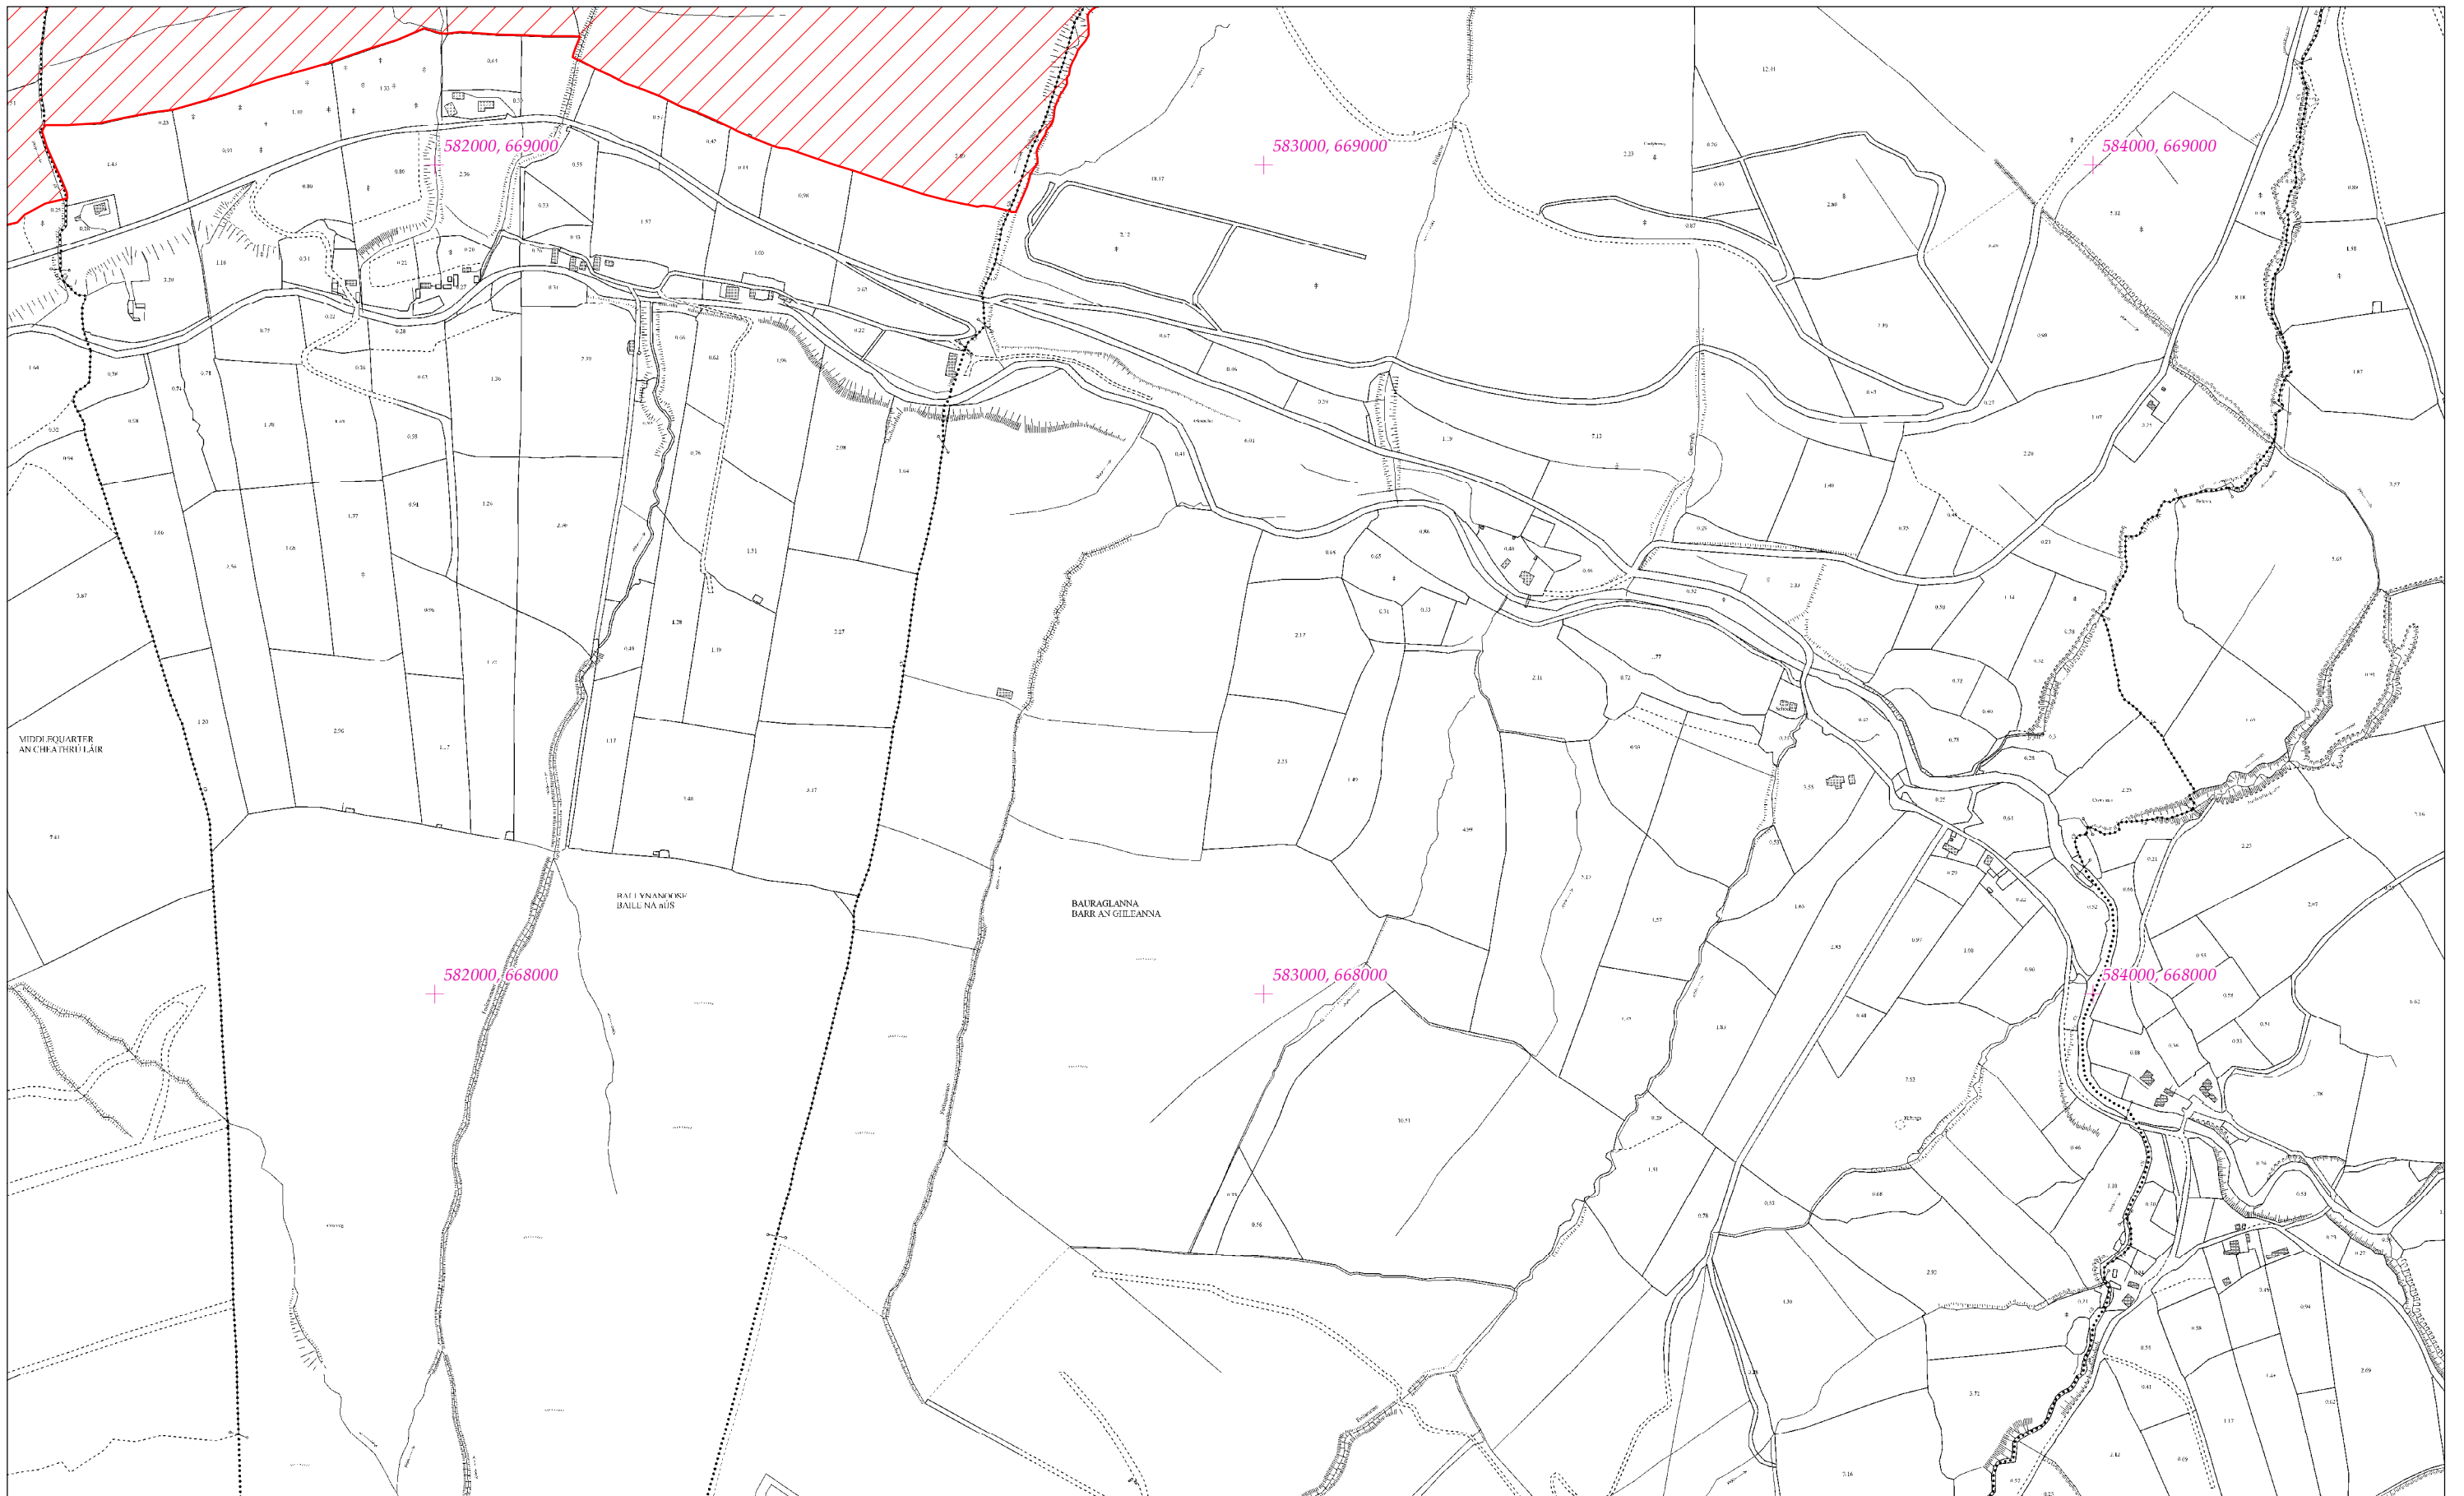

LCS Shliabh an Airgid Thiar
Silvermines Mountains West SAC
1:5000 O.S. TILE 4509a 8 of 9

Scála / Scale 1:7,500

SITE CODE
002258

Leagan / Version: 3.01

Arna chlón an / Printed on: 08/03/2017

Rialachán 4(1)(b) / Regulation 4(1)(b)