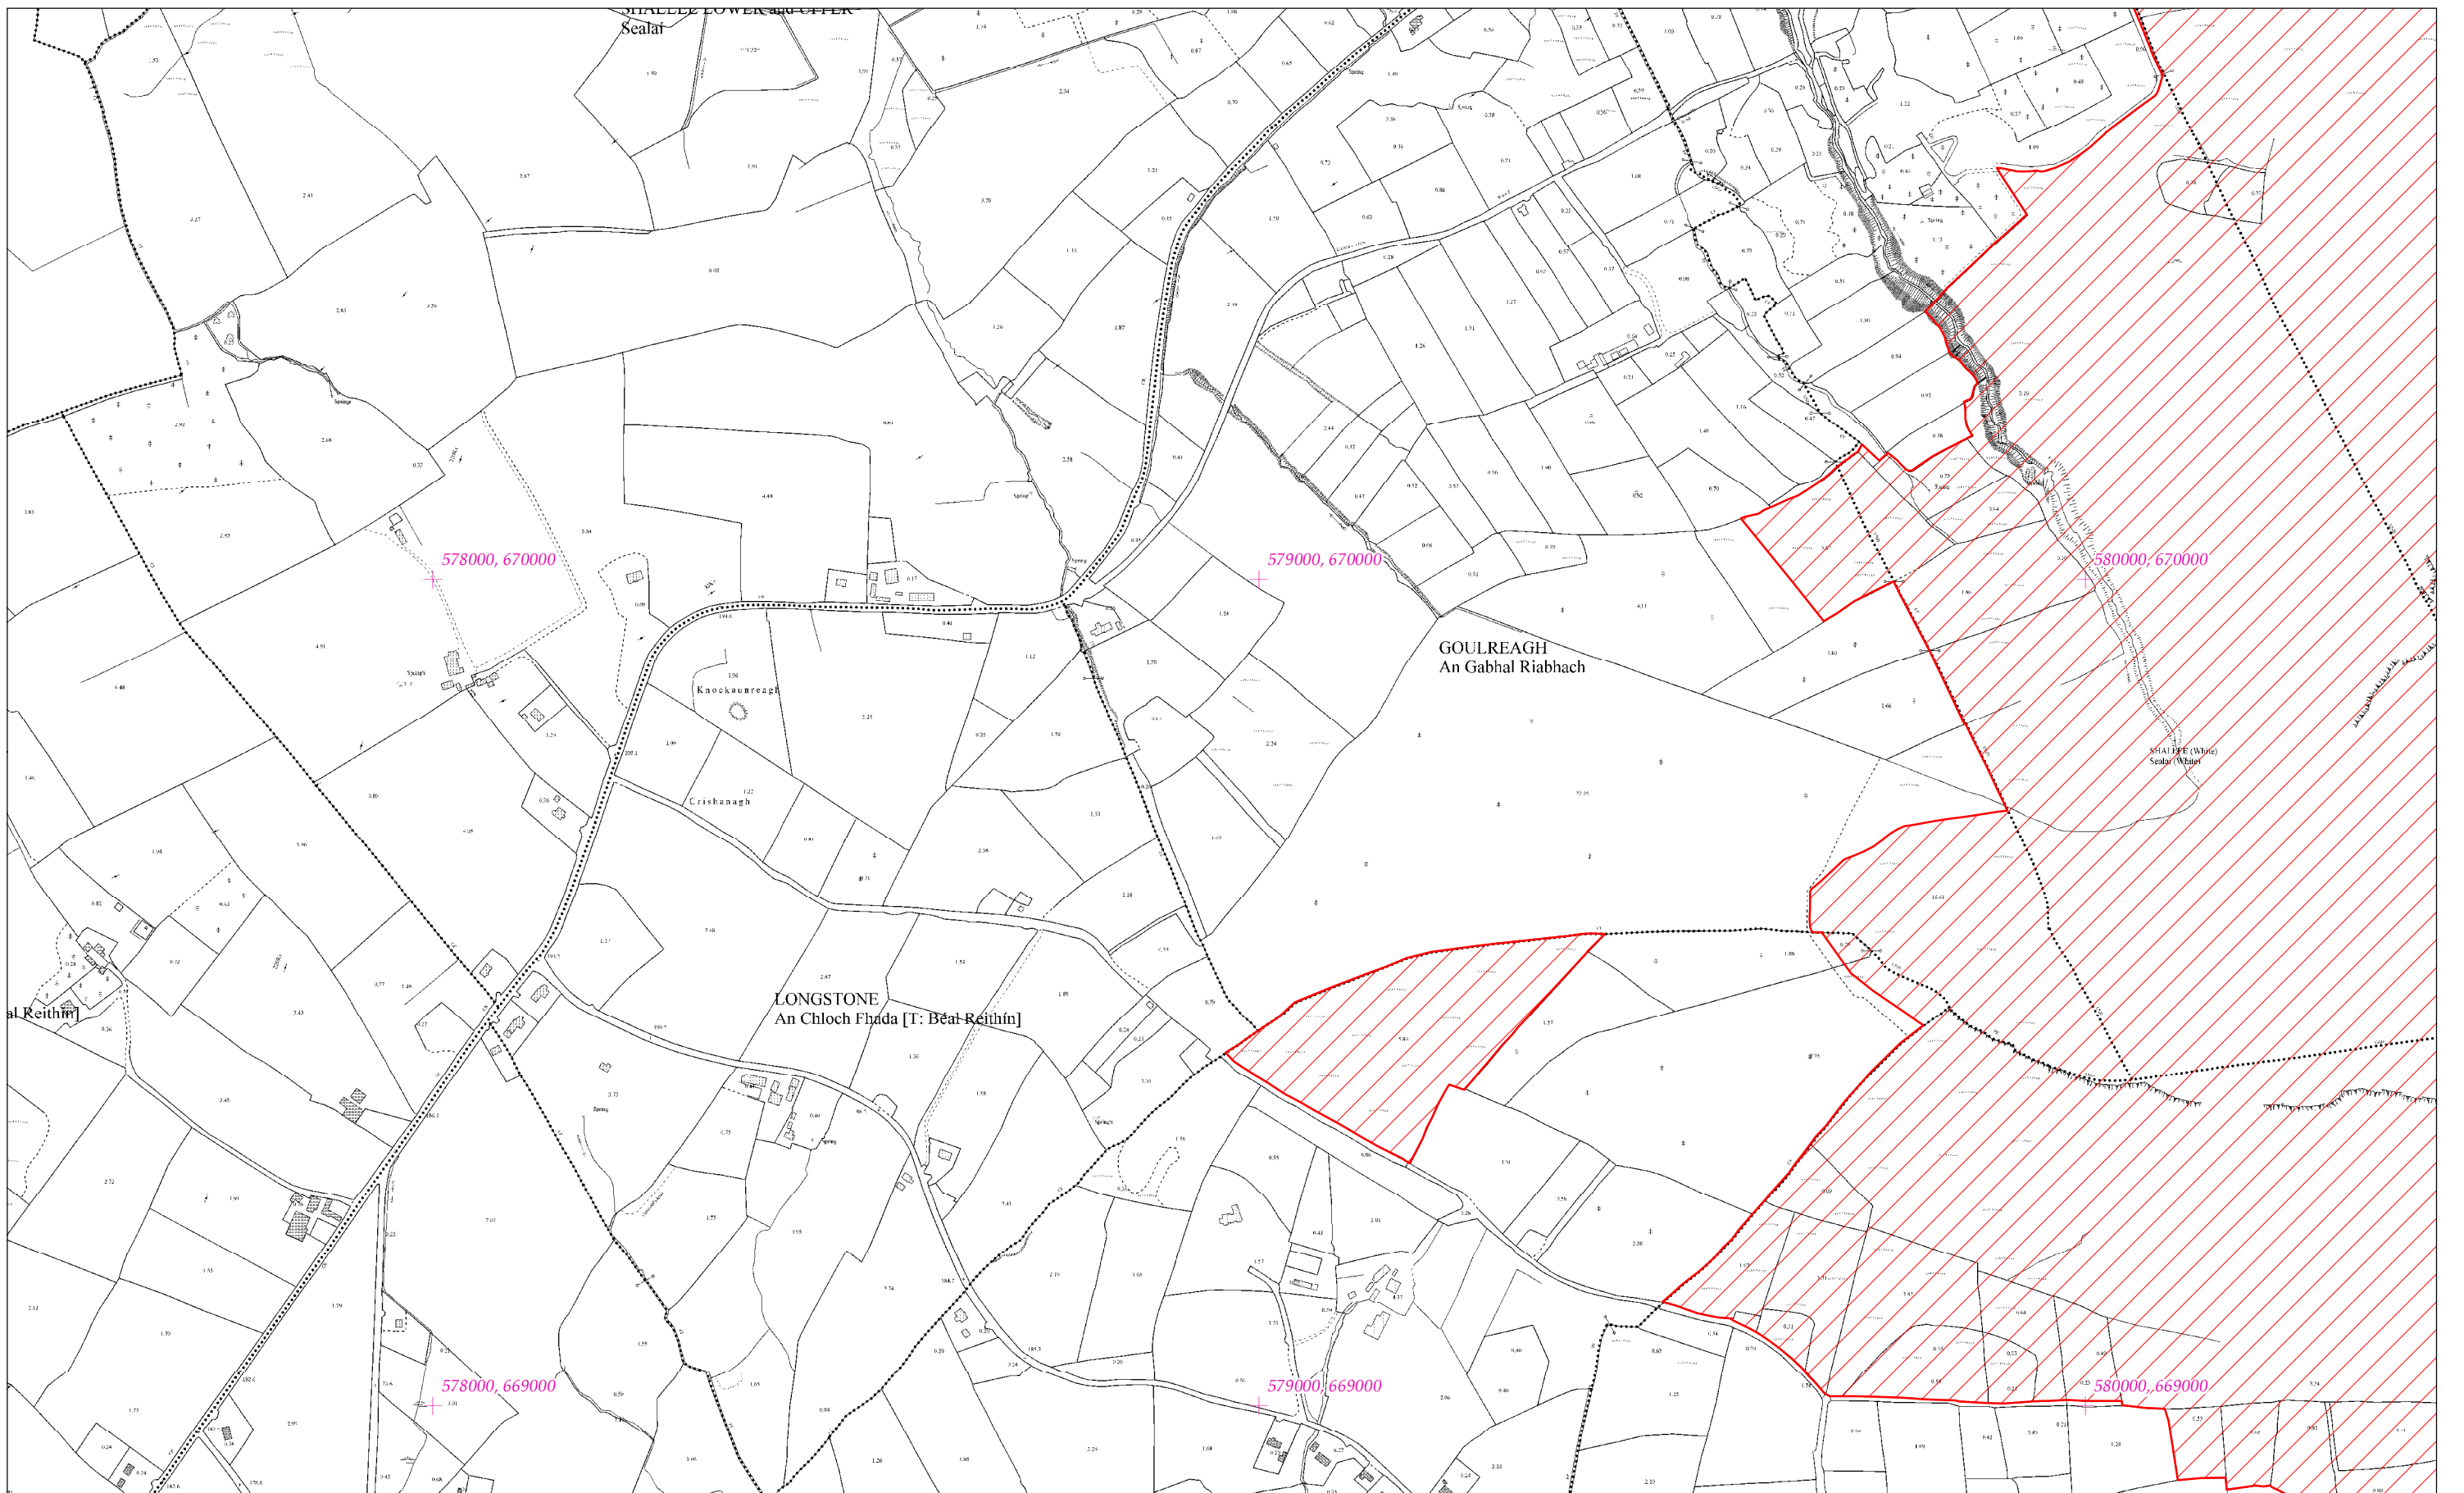

LCS Shliabh an Airgid Thiar
Silvermines Mountains West SAC
1:5000 O.S. TILE 4449b 1 of 9

Scála / Scale 1:7,500

SITE CODE
002258

Leagan / Version: 3.01

Arna chló an / Printed on: 08/03/2017

Rialachán 4(1)(b) / Regulation 4(1)(b)