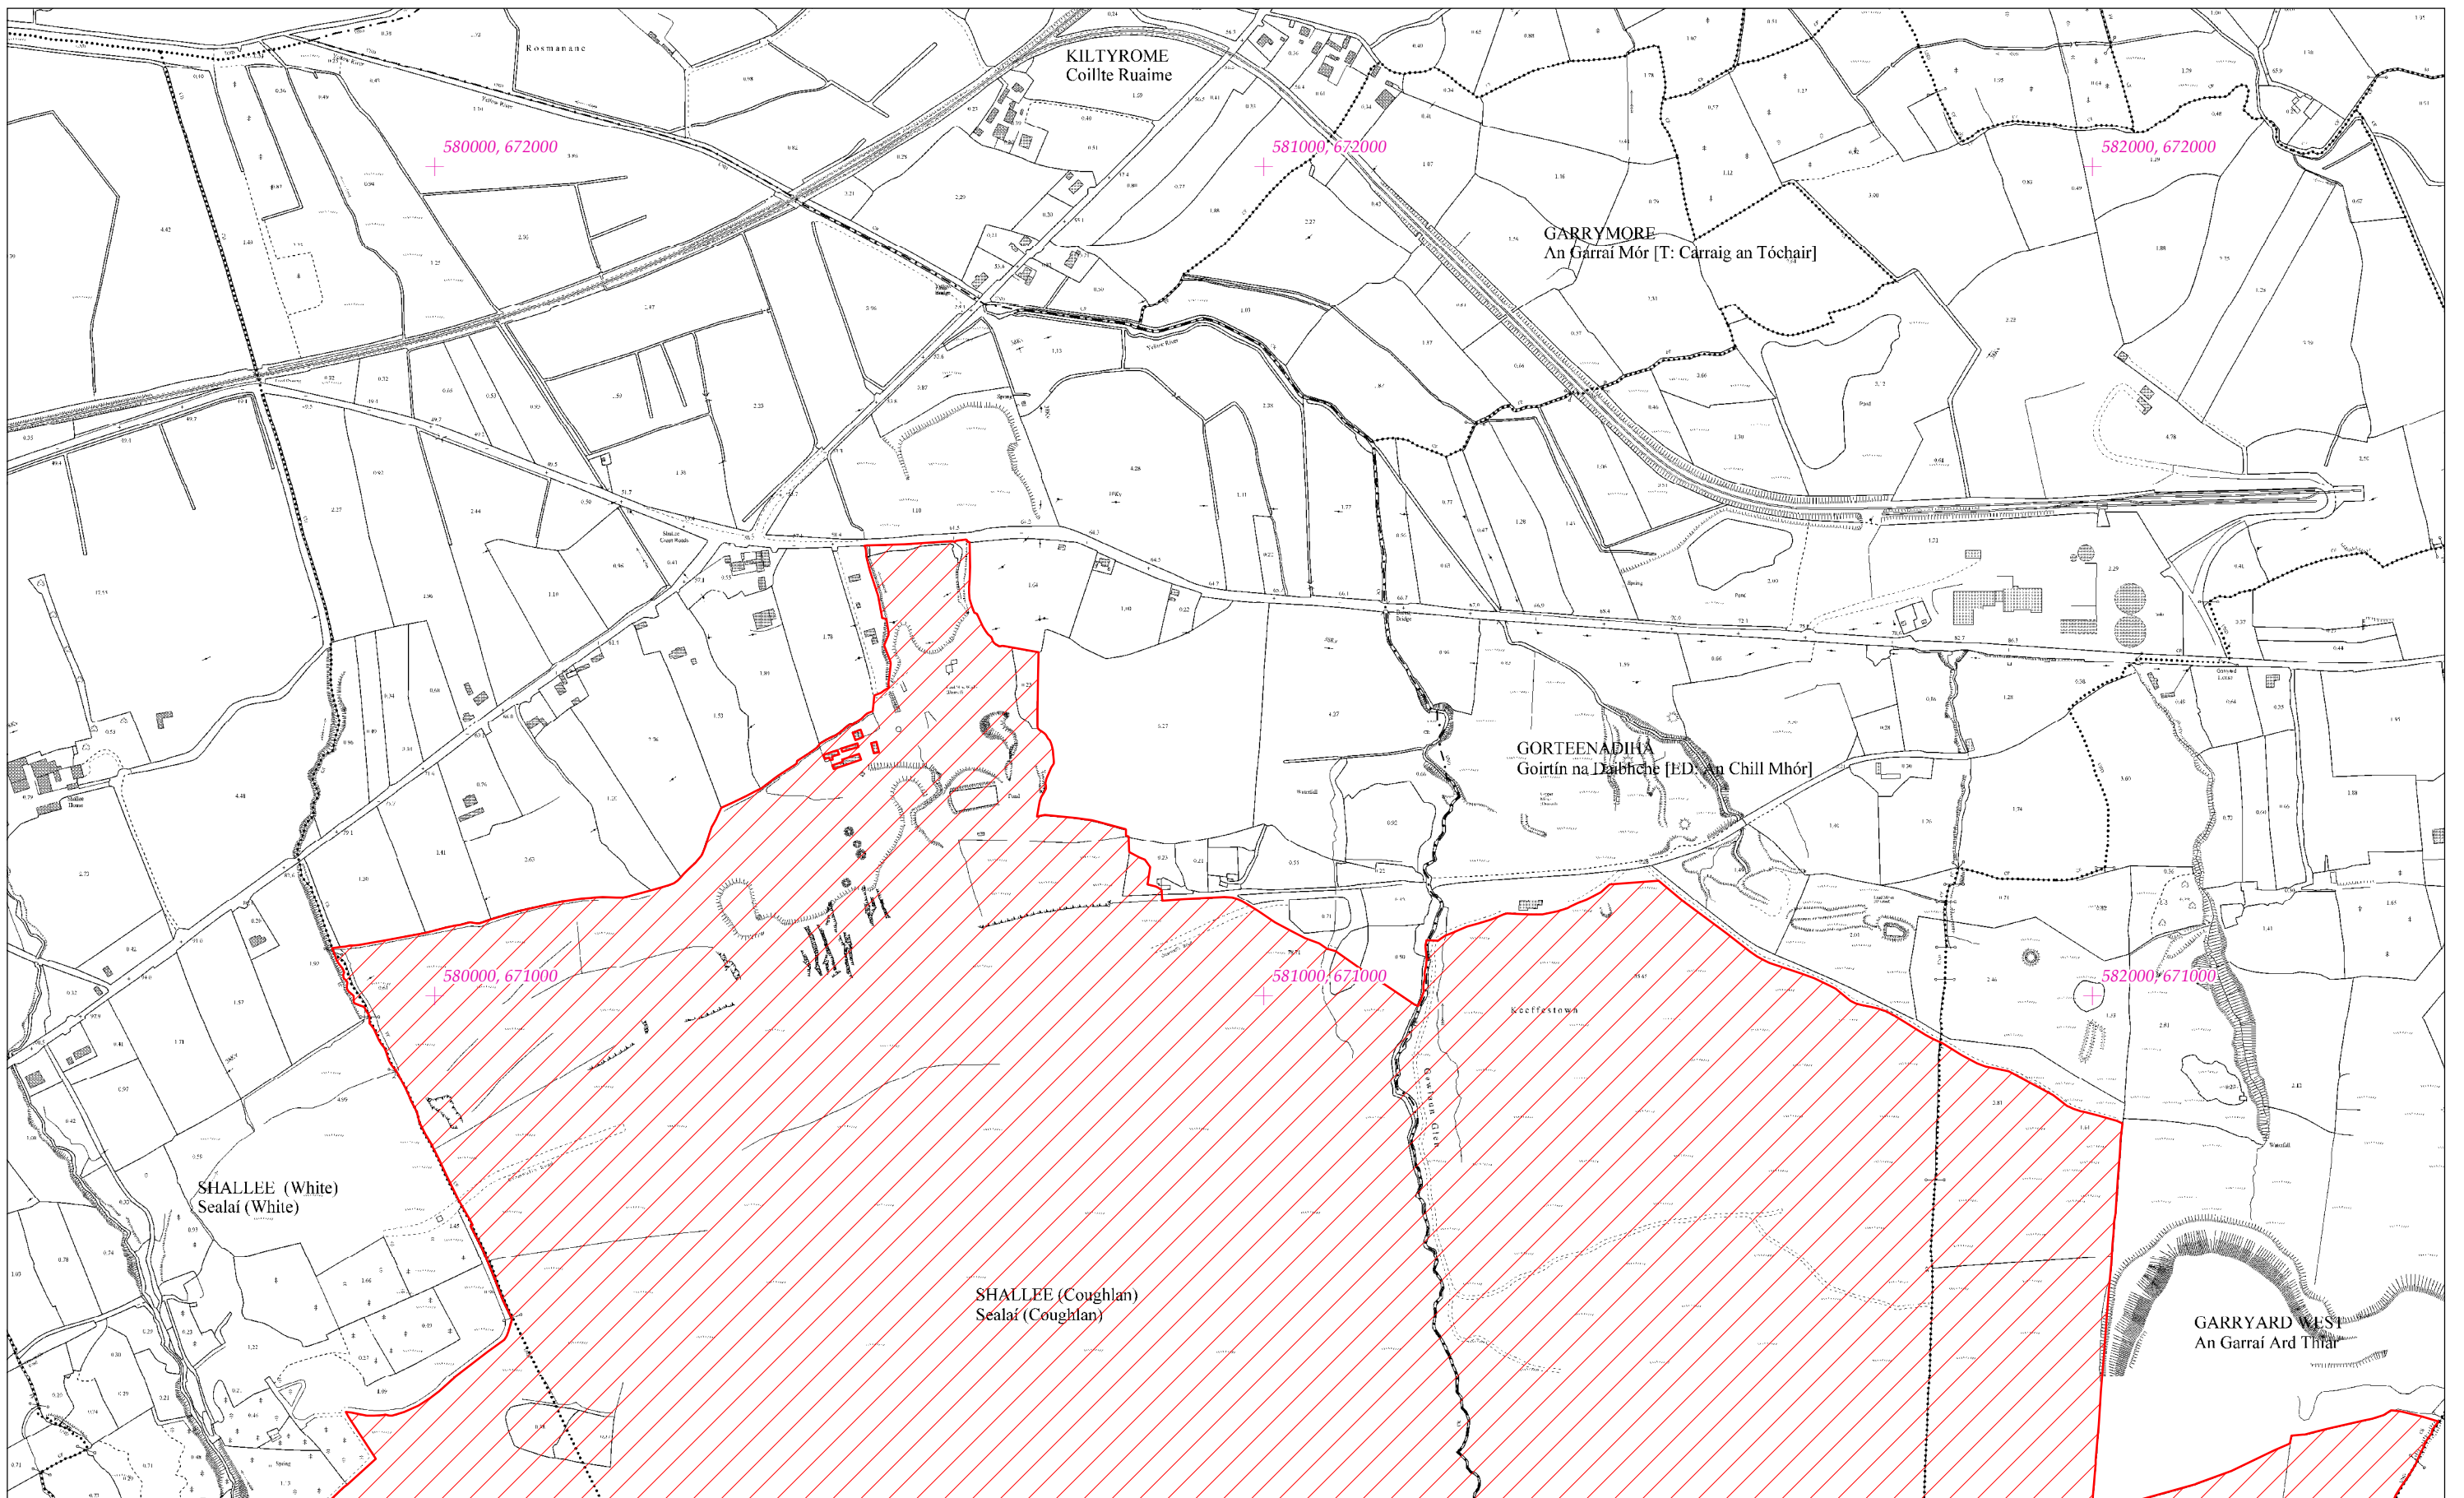

LCS Shliabh an Airgid Thiar
Silvermines Mountains West SAC
1:5000 O.S. TILE 4449d 2 of 9

Scála / Scale 1:7,500

SITE CODE
002258

Leagan / Version: 3.01

Arna chlón an / Printed on: 08/03/2017

Rialachán 4(1)(b) / Regulation 4(1)(b)