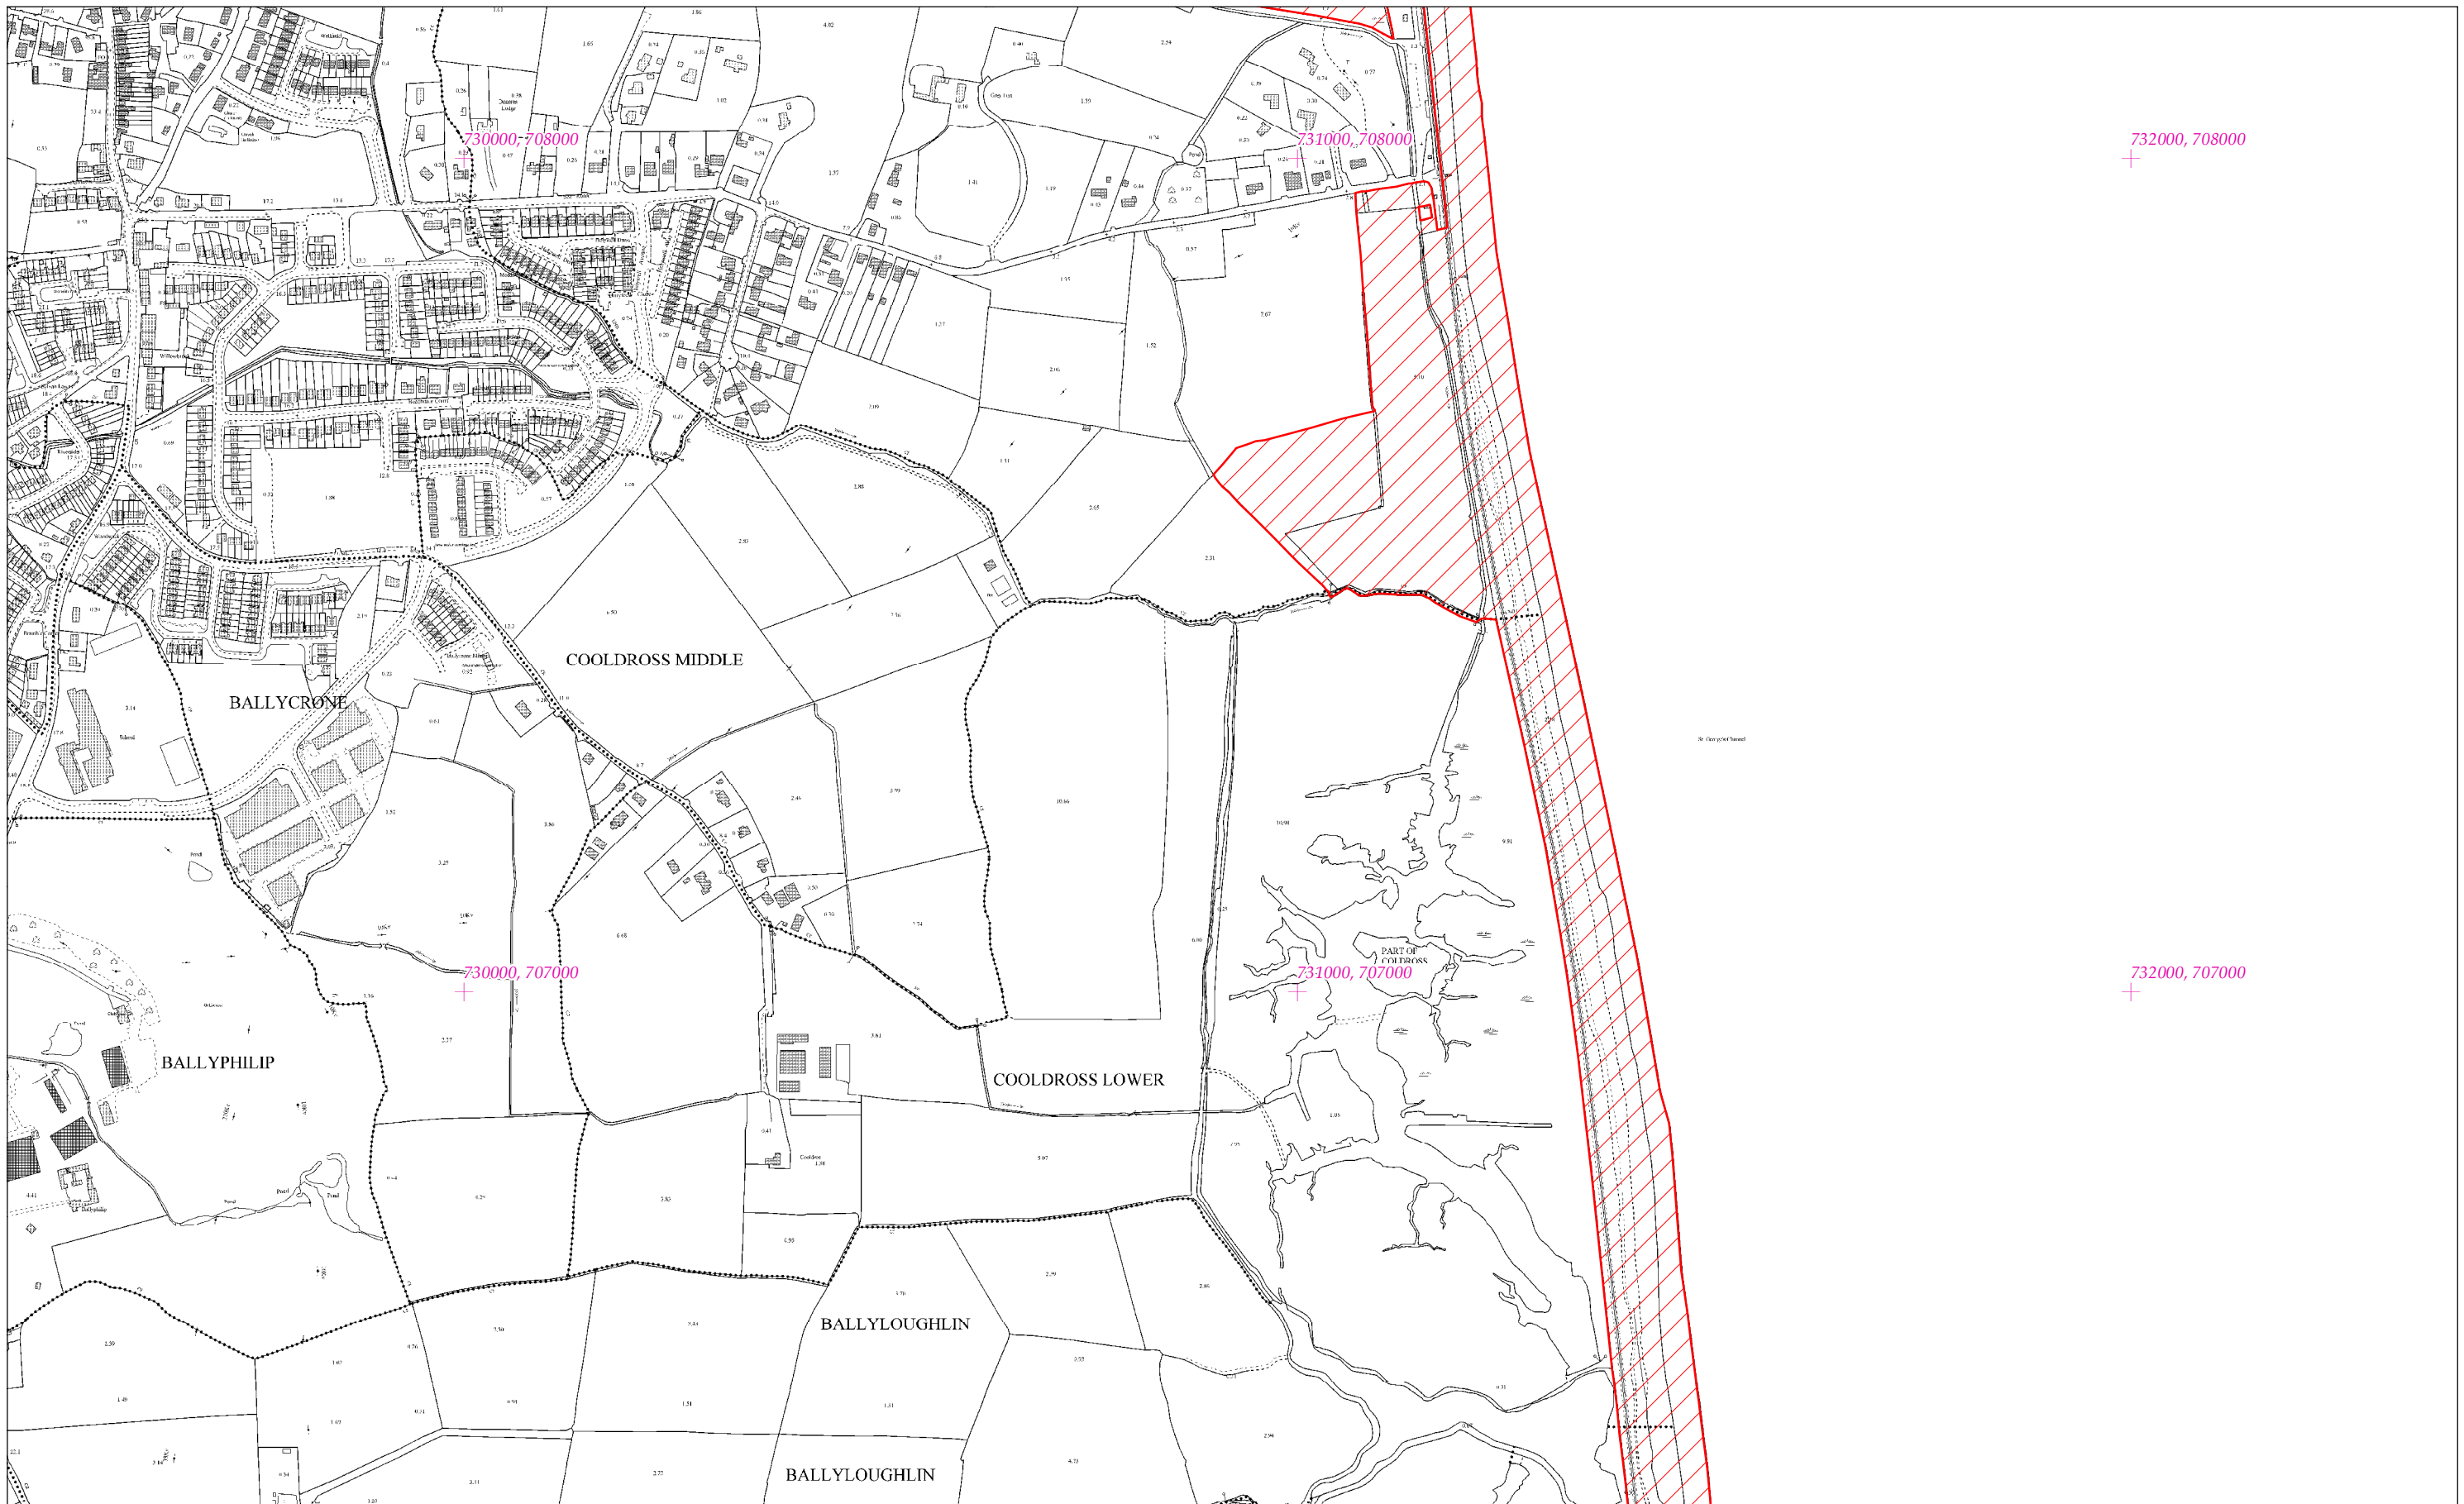

LCS Bhogaigh na Muirí
The Murrough Wetlands SAC
1:5000 O.S. TILE 3732d 1 of 12

Scála / Scale 1:7,500

SITE CODE
002249

Leagan / Version: 3.01

Arna chló an / Printed on: 31/10/2017

Rialachán 4(1)(b) / Regulation 4(1)(b)