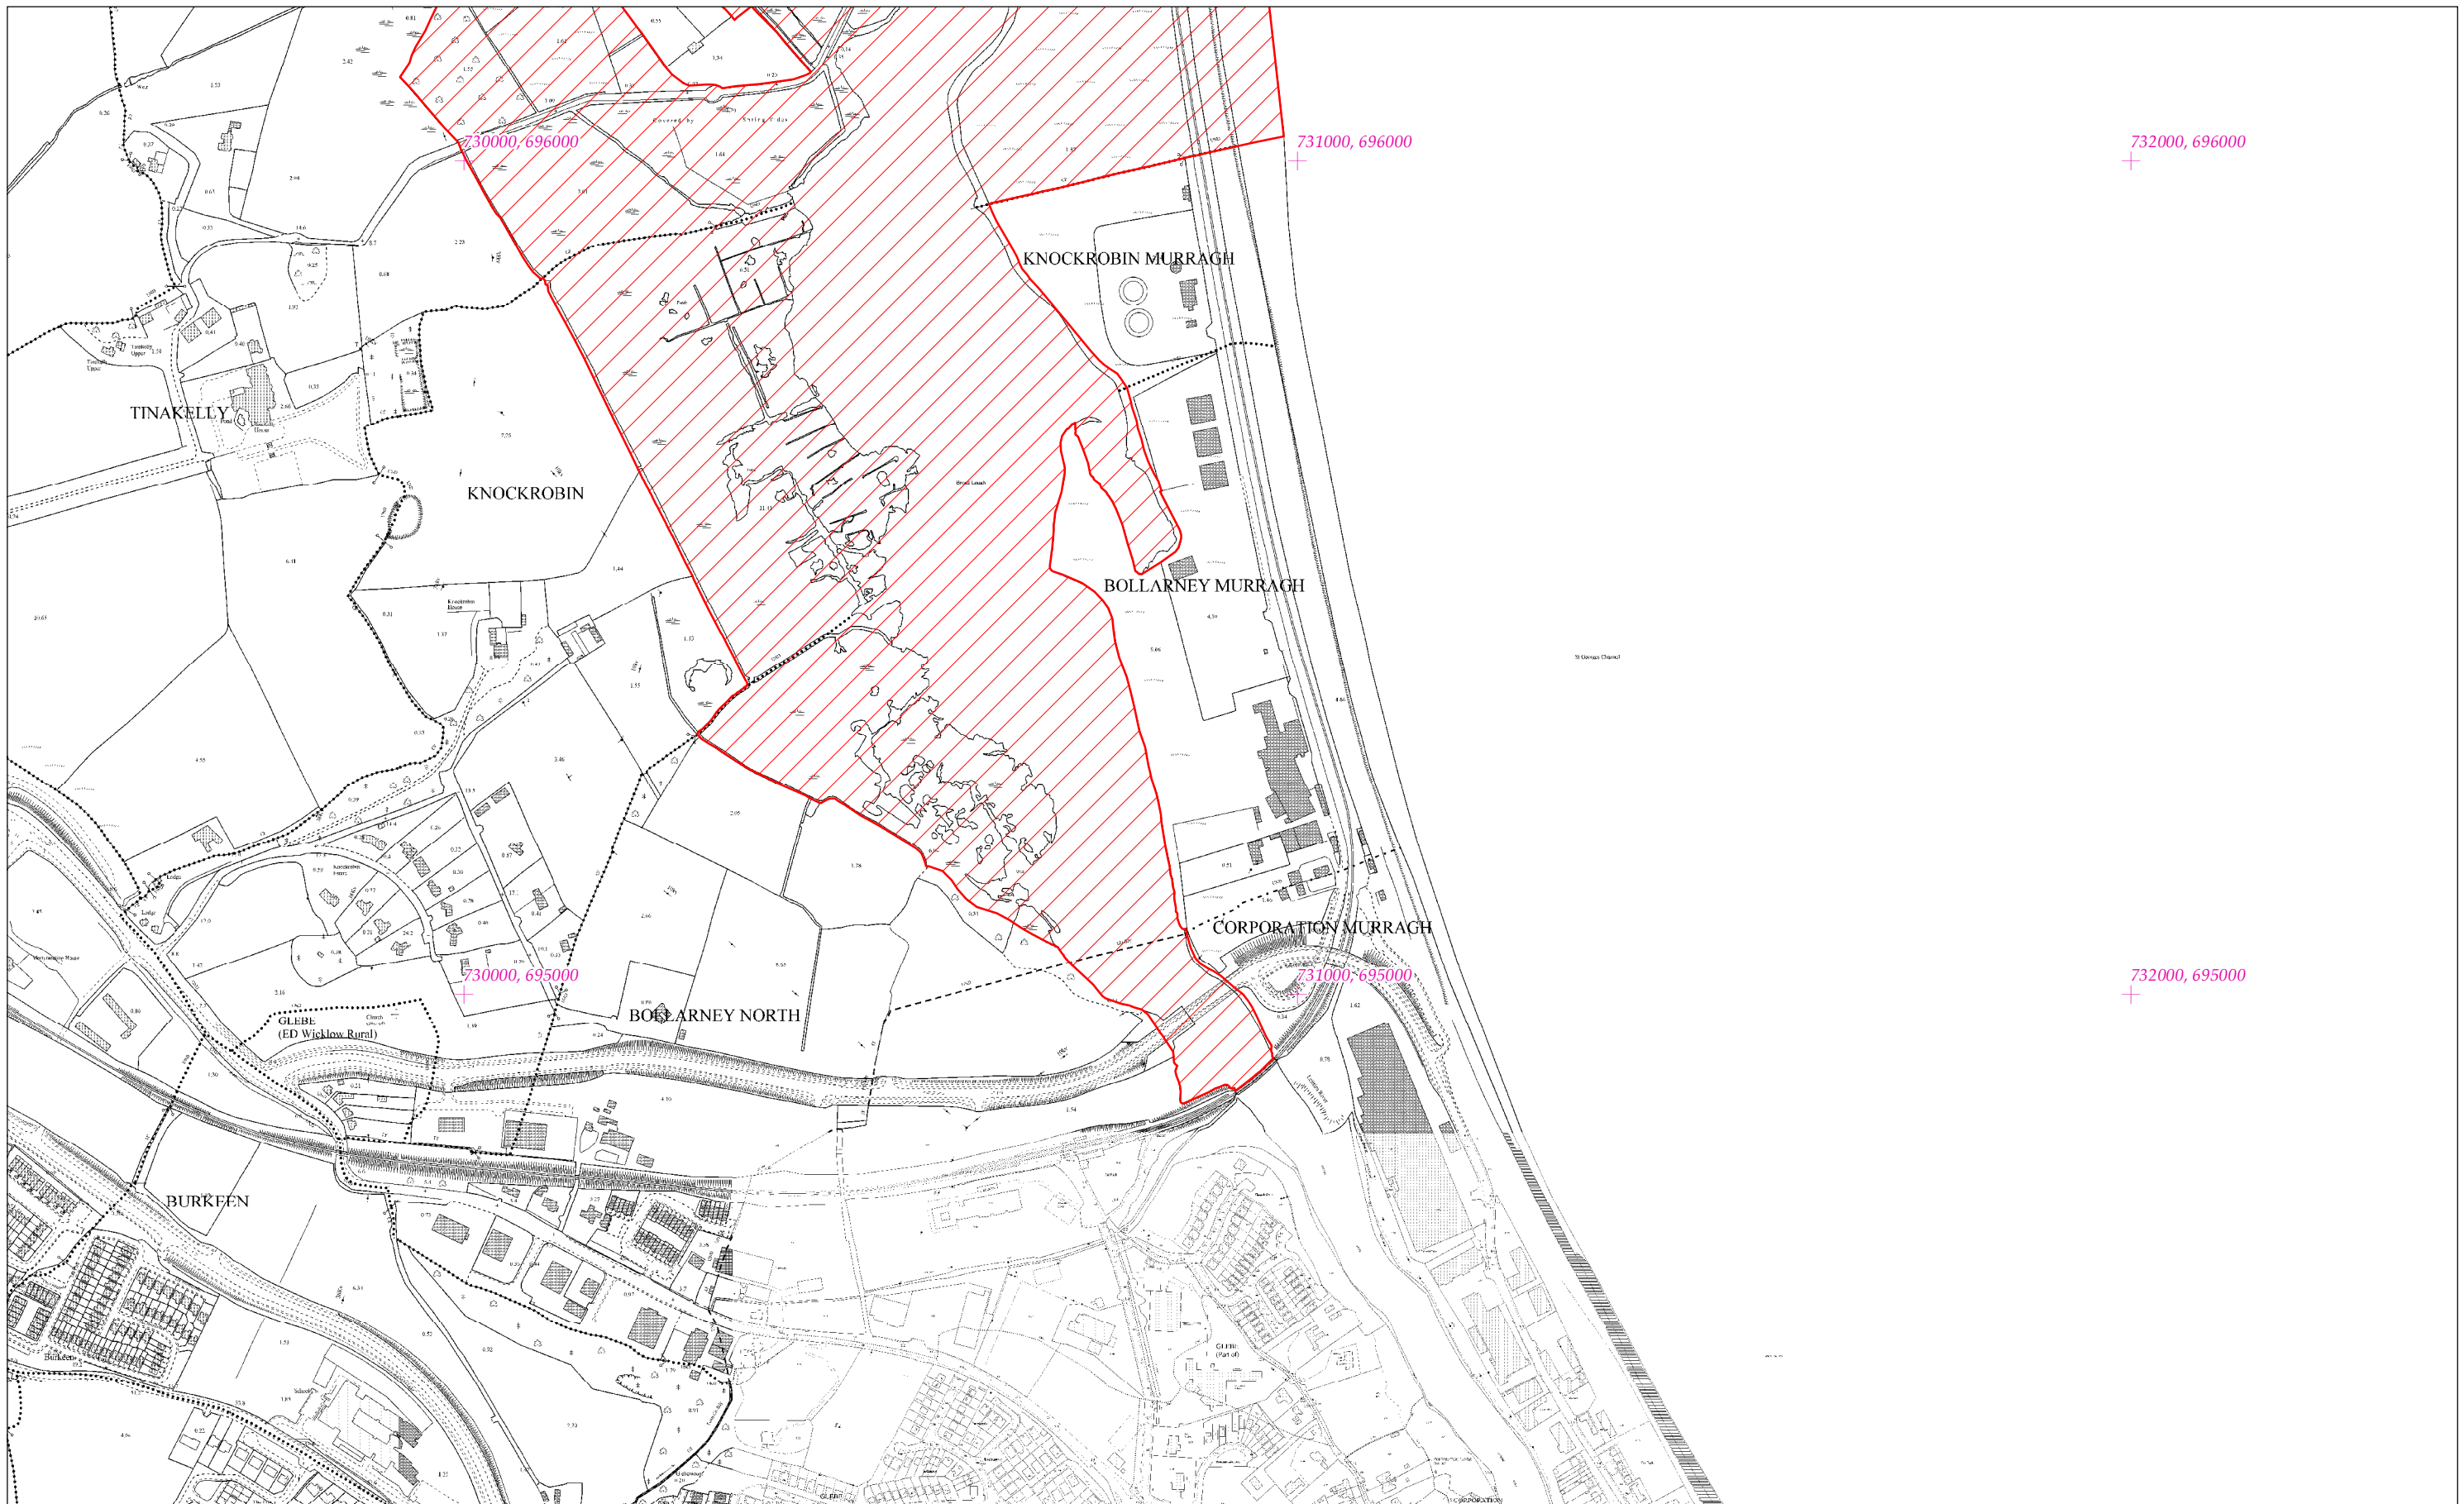

LCS Bhogaigh na Muirí
The Murrough Wetlands SAC
1:5000 O.S. TILE 3963d 11 of 12

Scála / Scale 1:7,500

SITE CODE
002249

Leagan / Version: 3.01

Arna chló an / Printed on: 31/10/2017

Rialachán 4(1)(b) / Regulation 4(1)(b)