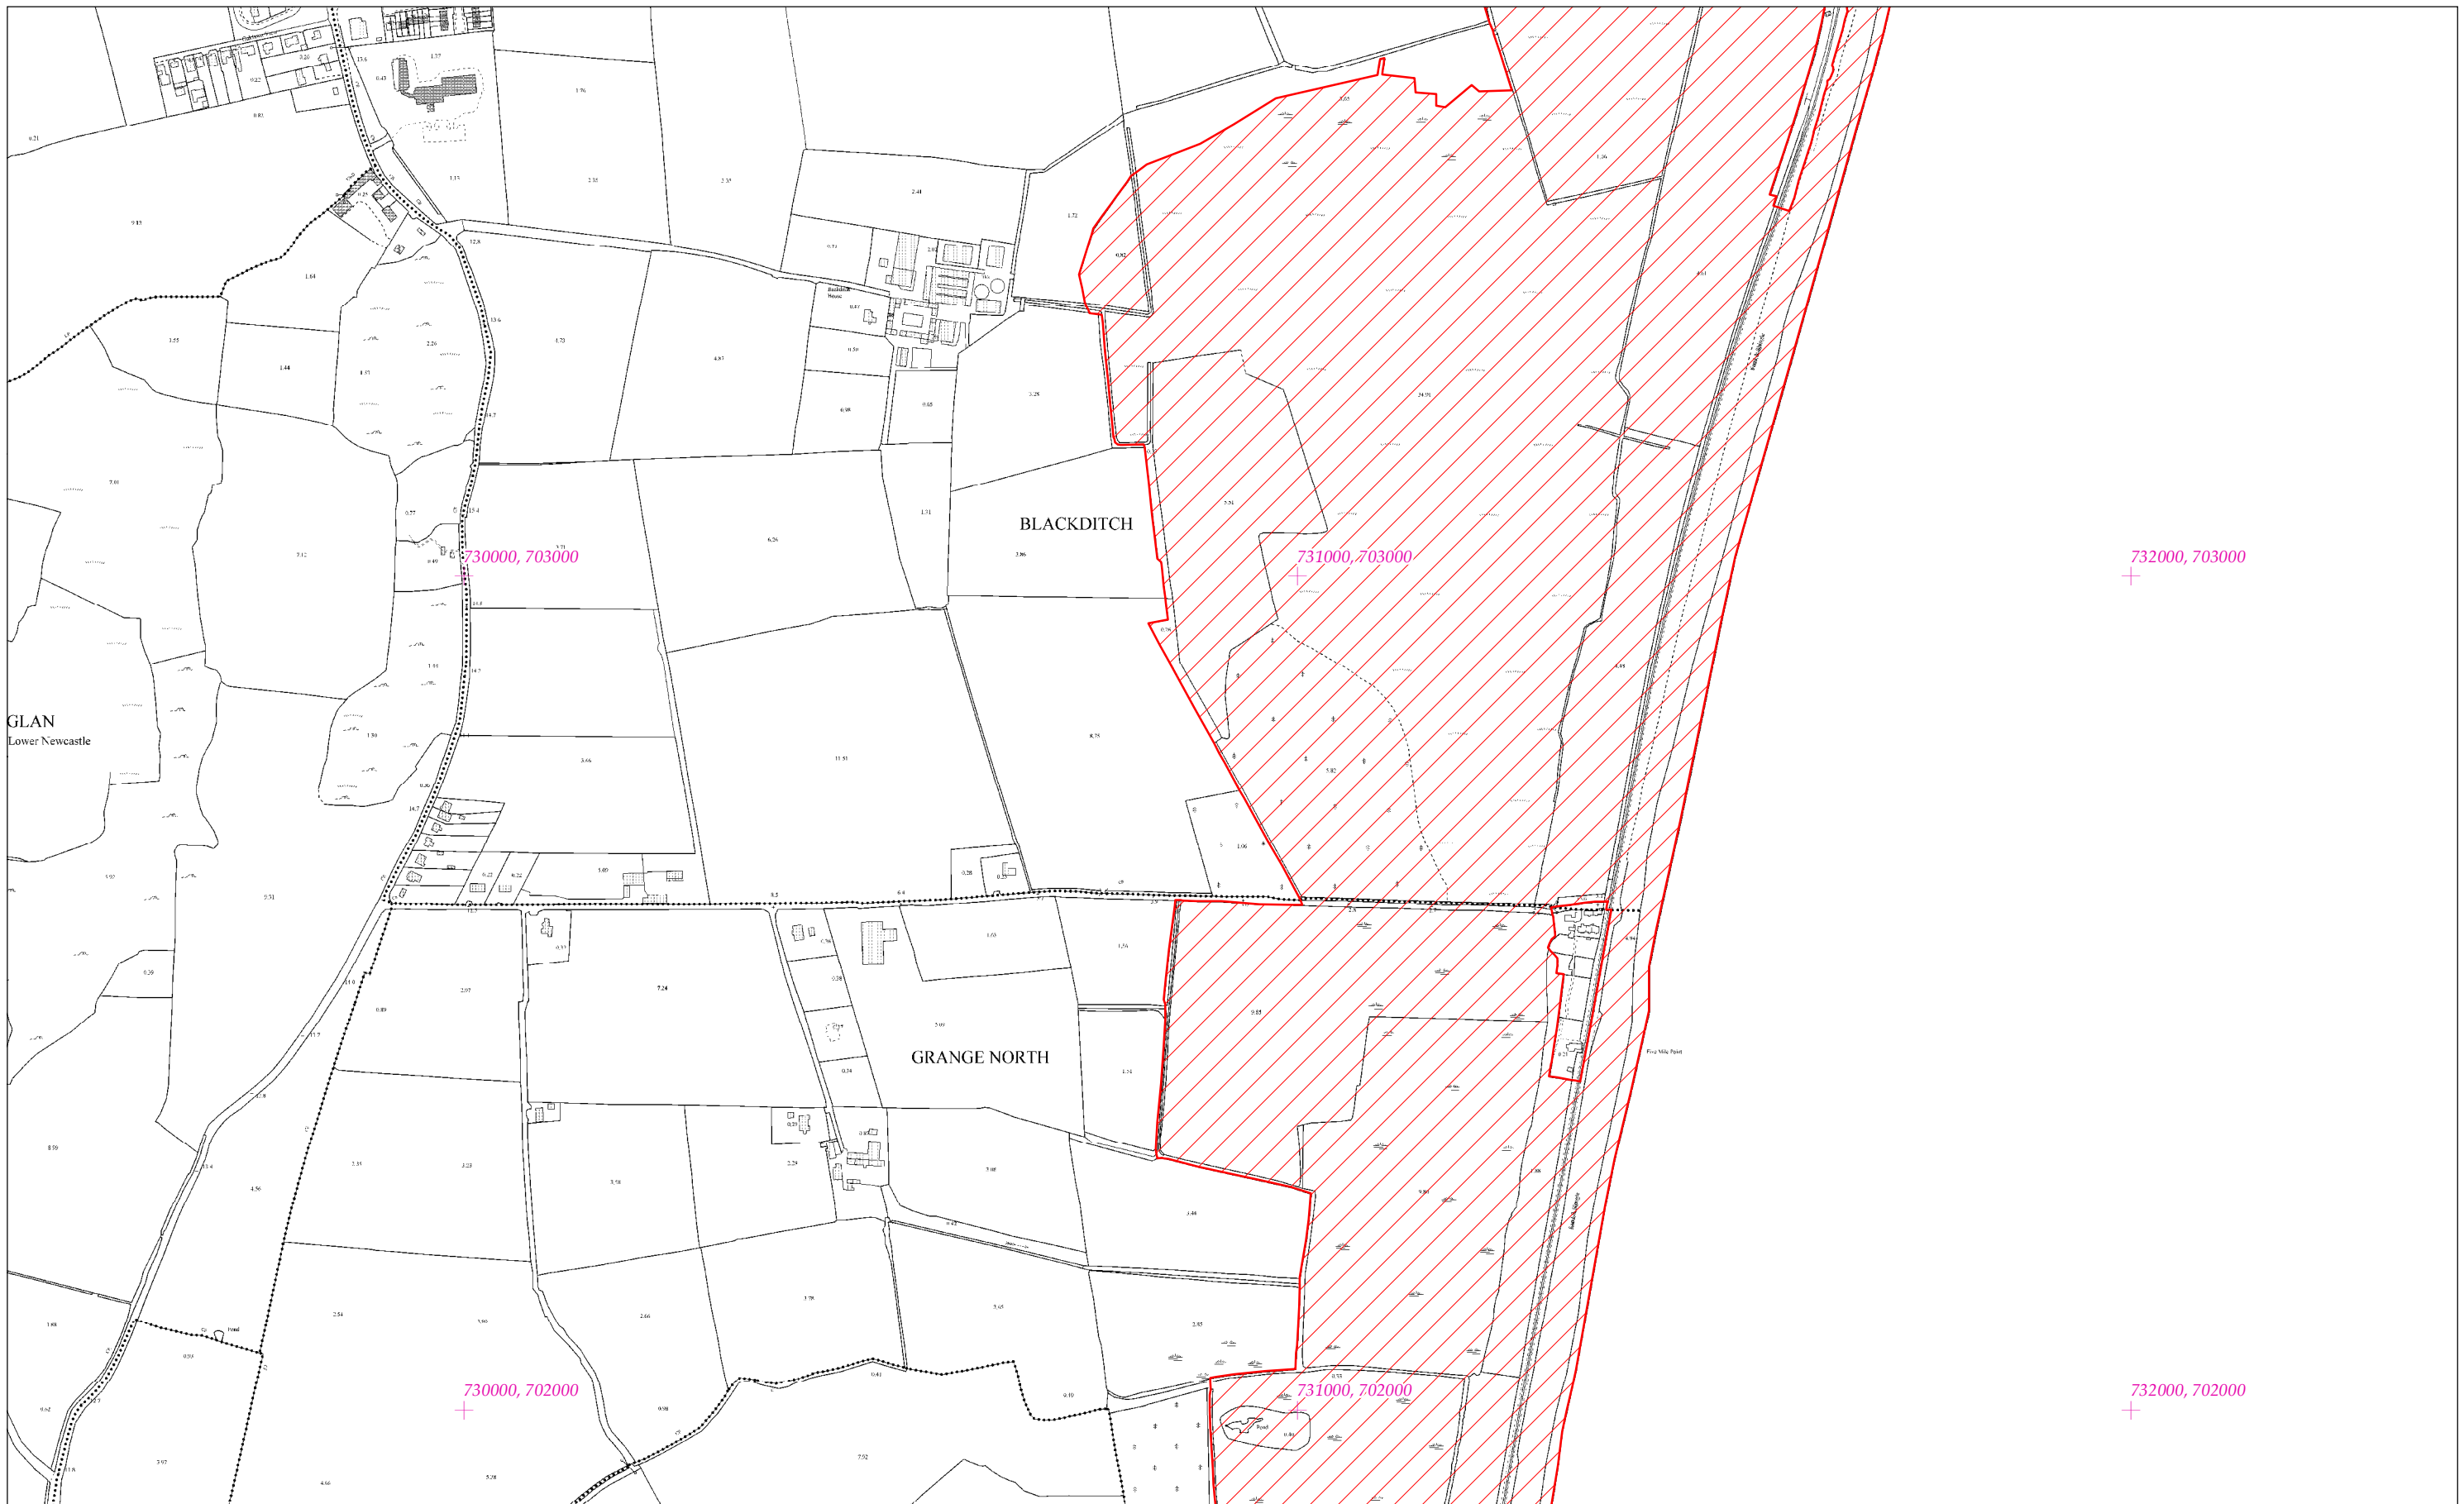

LCS Bhogaigh na Muirí
The Murrough Wetlands SAC
1:5000 O.S. TILE 3848b 4 of 12

Scála / Scale 1:7,500

SITE CODE
002249

Leagan / Version: 3.01

Arna chló an / Printed on: 31/10/2017

Rialachán 4(1)(b) / Regulation 4(1)(b)