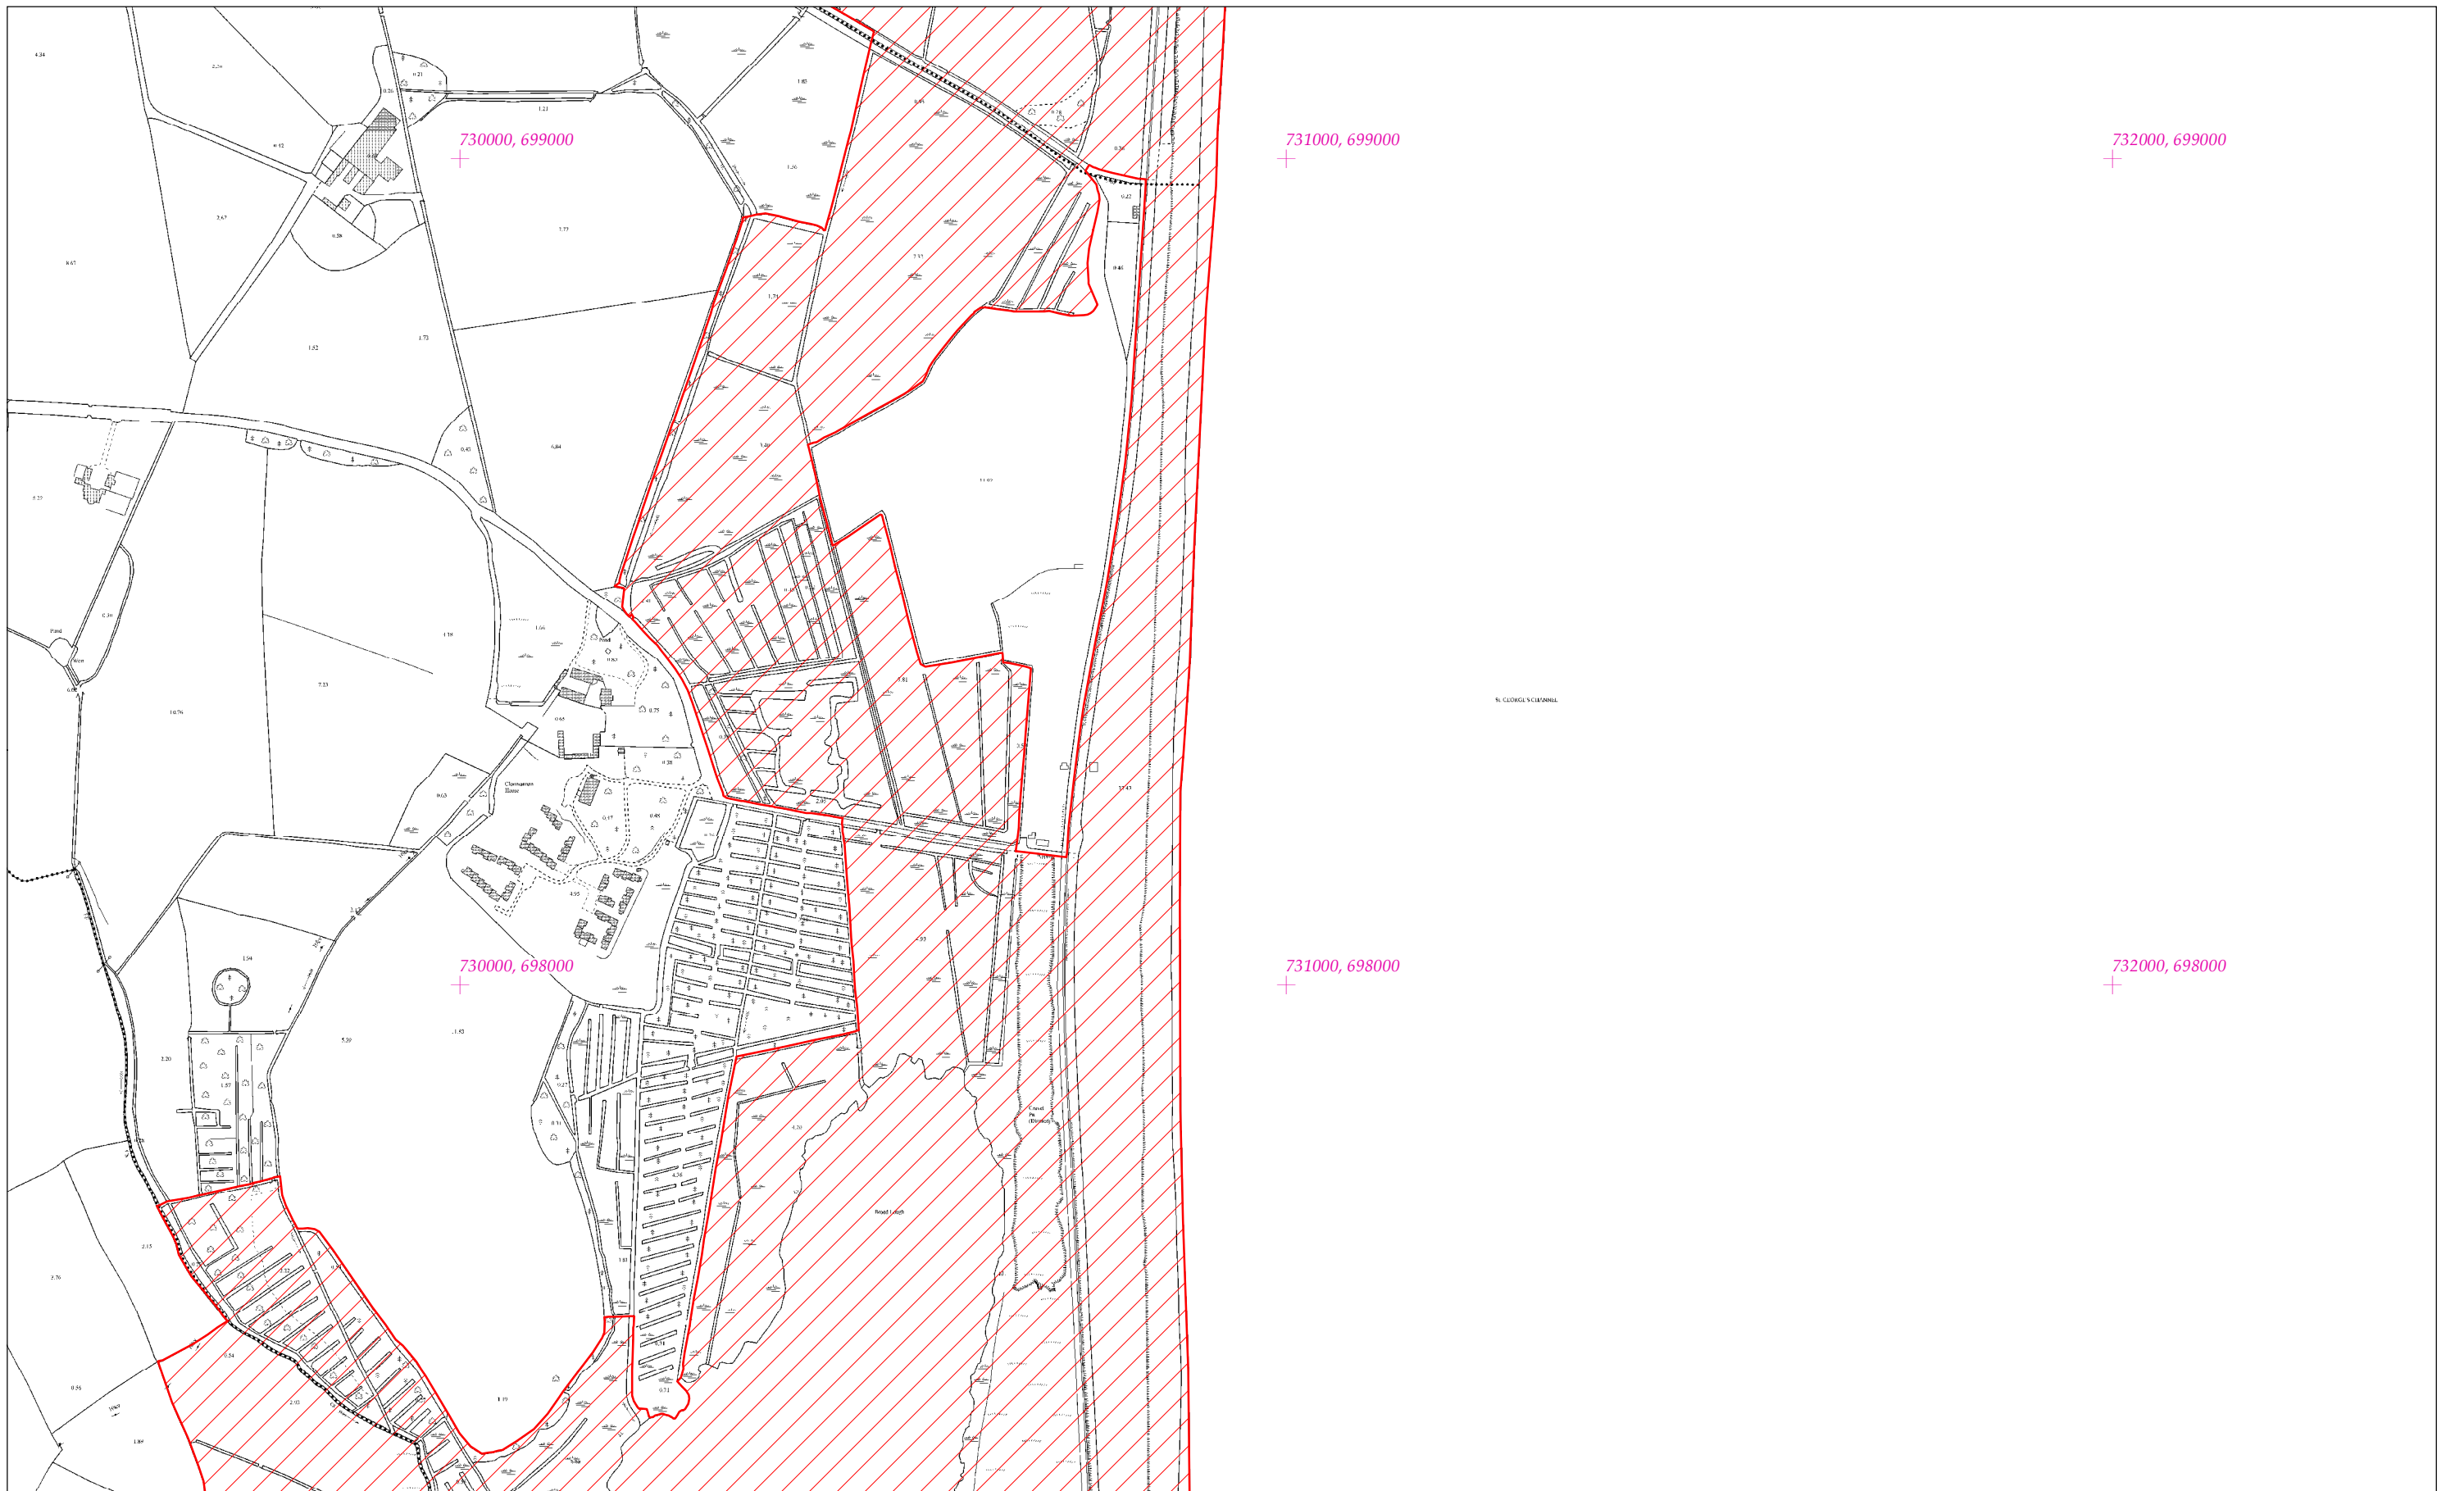

LCS Bhogaigh na Muirí
The Murrough Wetlands SAC
1:5000 O.S. TILE 3963a 8 of 12

Scála / Scale 1:7,500

SITE CODE
002249

Leagan / Version: 3.01

Arna chló an / Printed on: 31/10/2017

Rialachán 4(1)(b) / Regulation 4(1)(b)