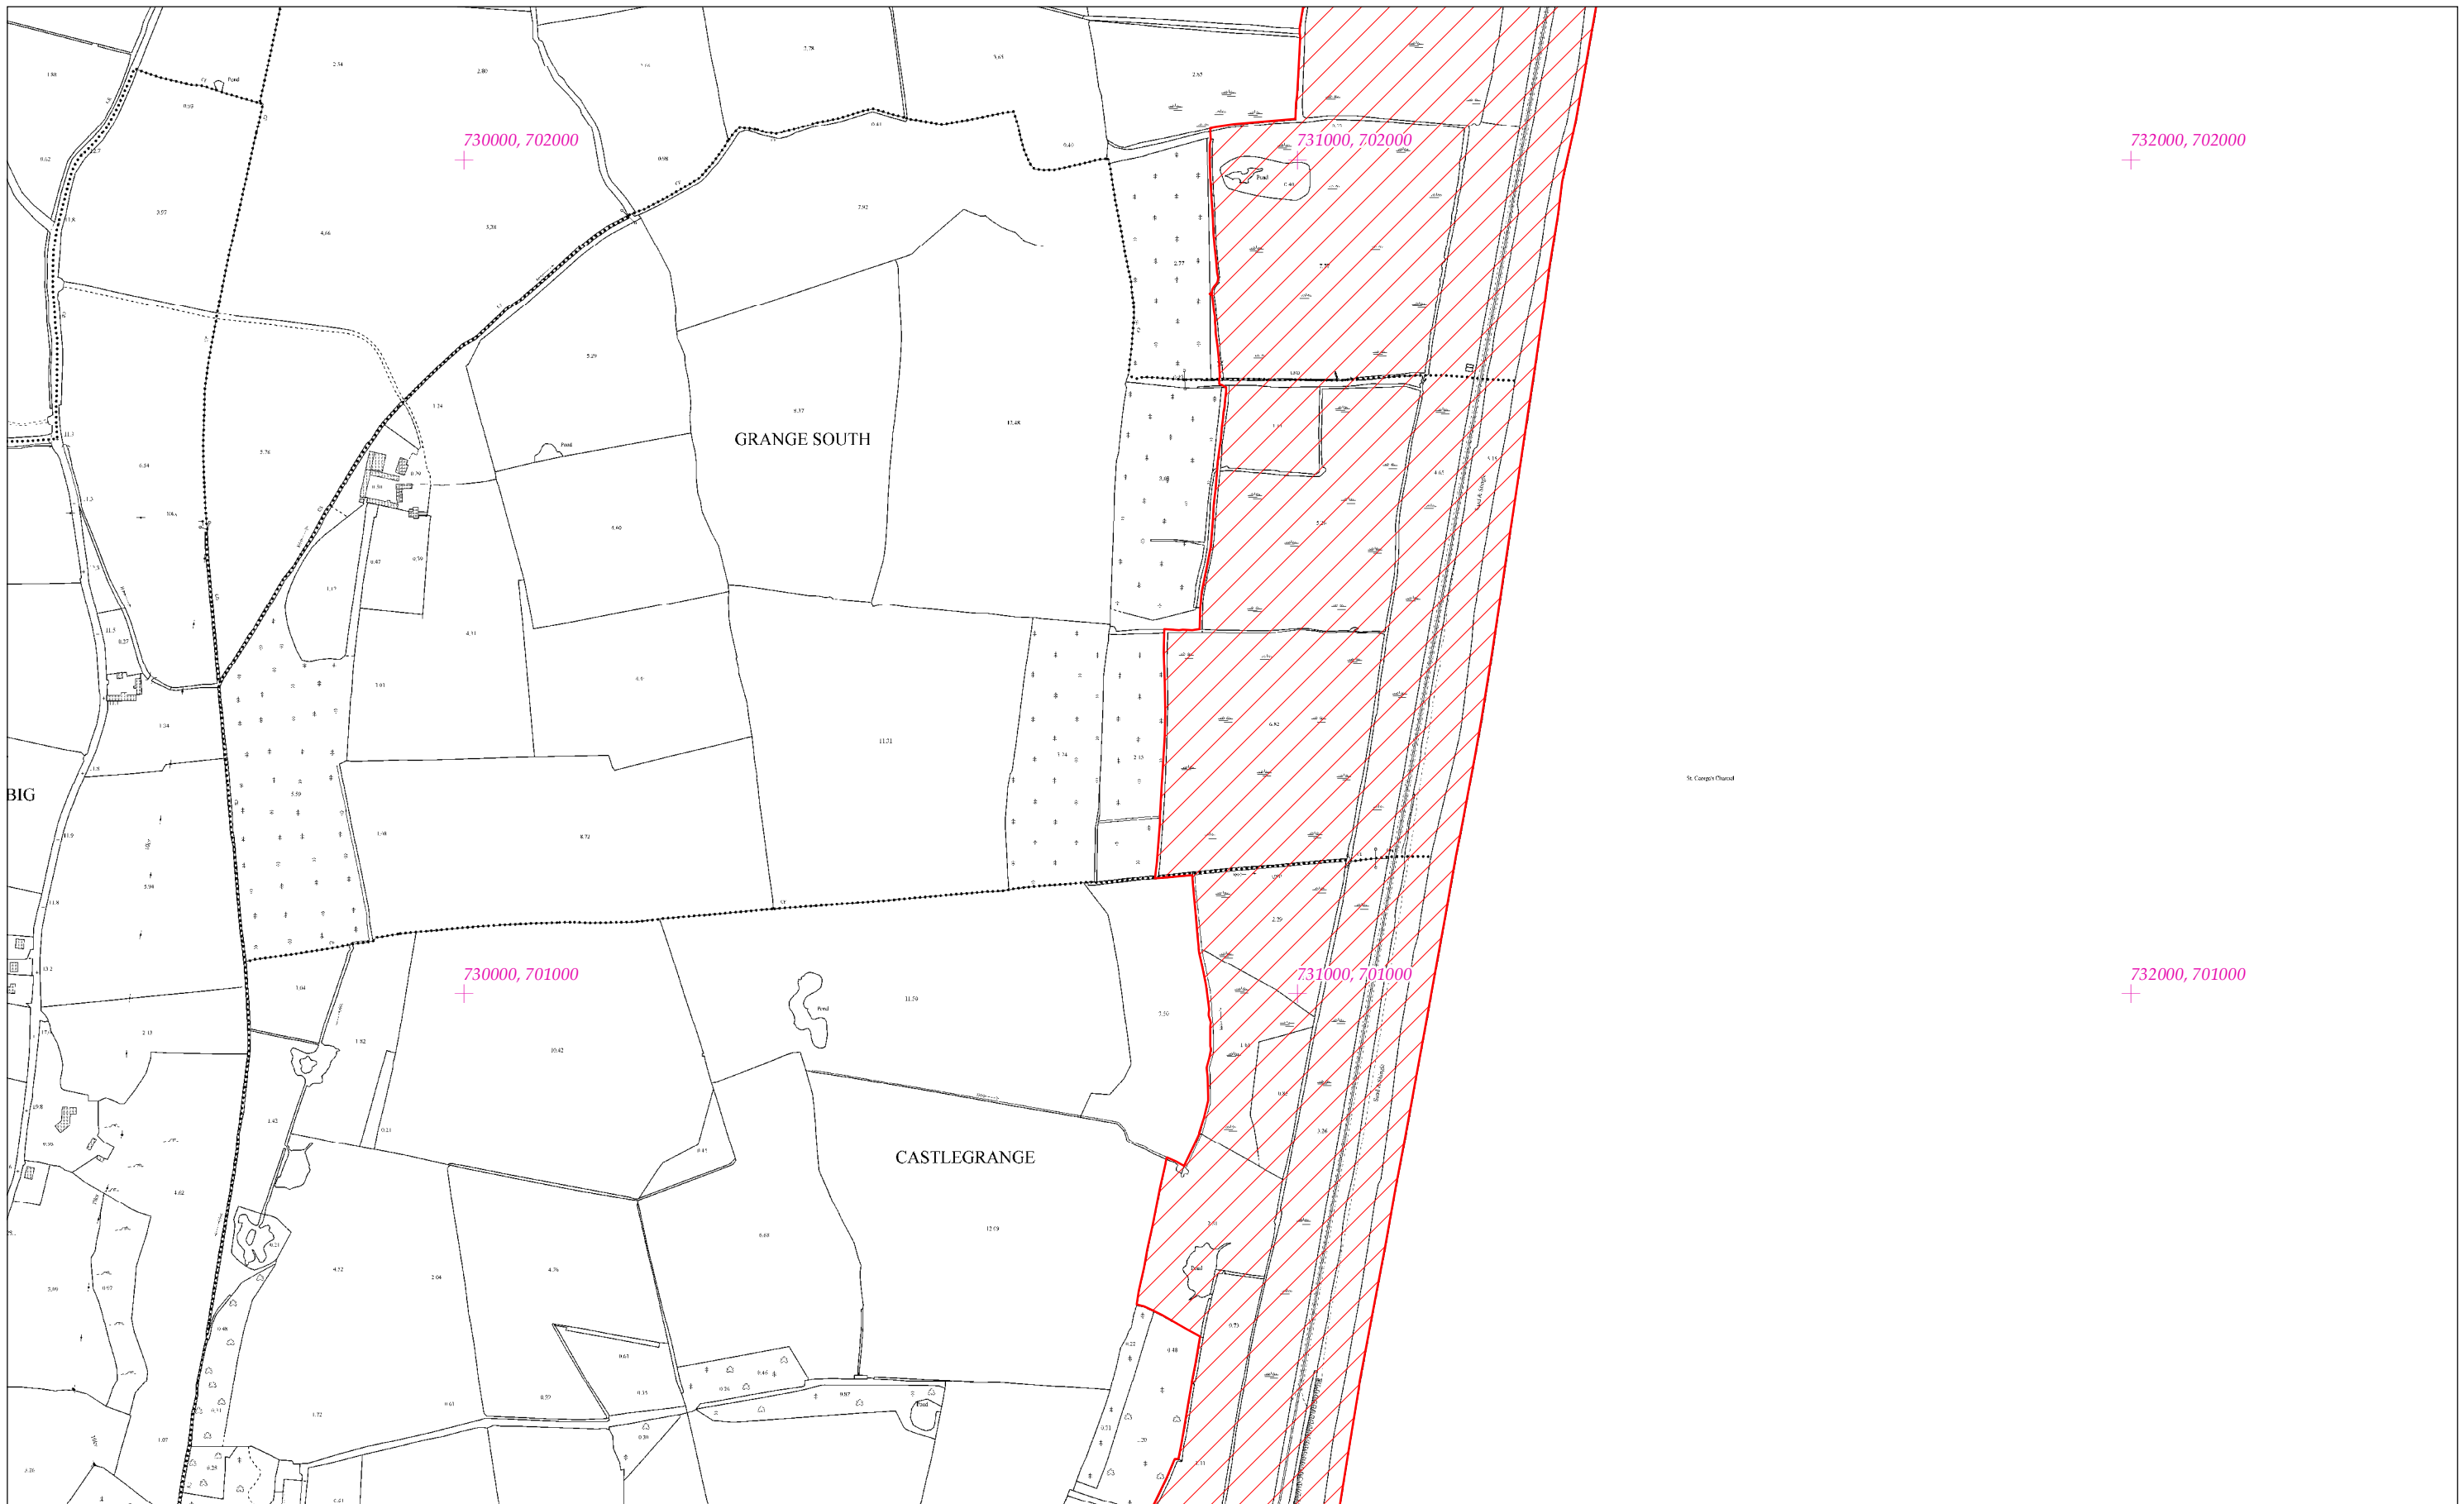

LCS Bhogaigh na Muirí
The Murrough Wetlands SAC
1:5000 O.S. TILE 3848d 5 of 12

Scála / Scale 1:7,500

SITE CODE
002249

Leagan / Version: 3.01

Arna chló an / Printed on: 31/10/2017

Rialachán 4(1)(b) / Regulation 4(1)(b)