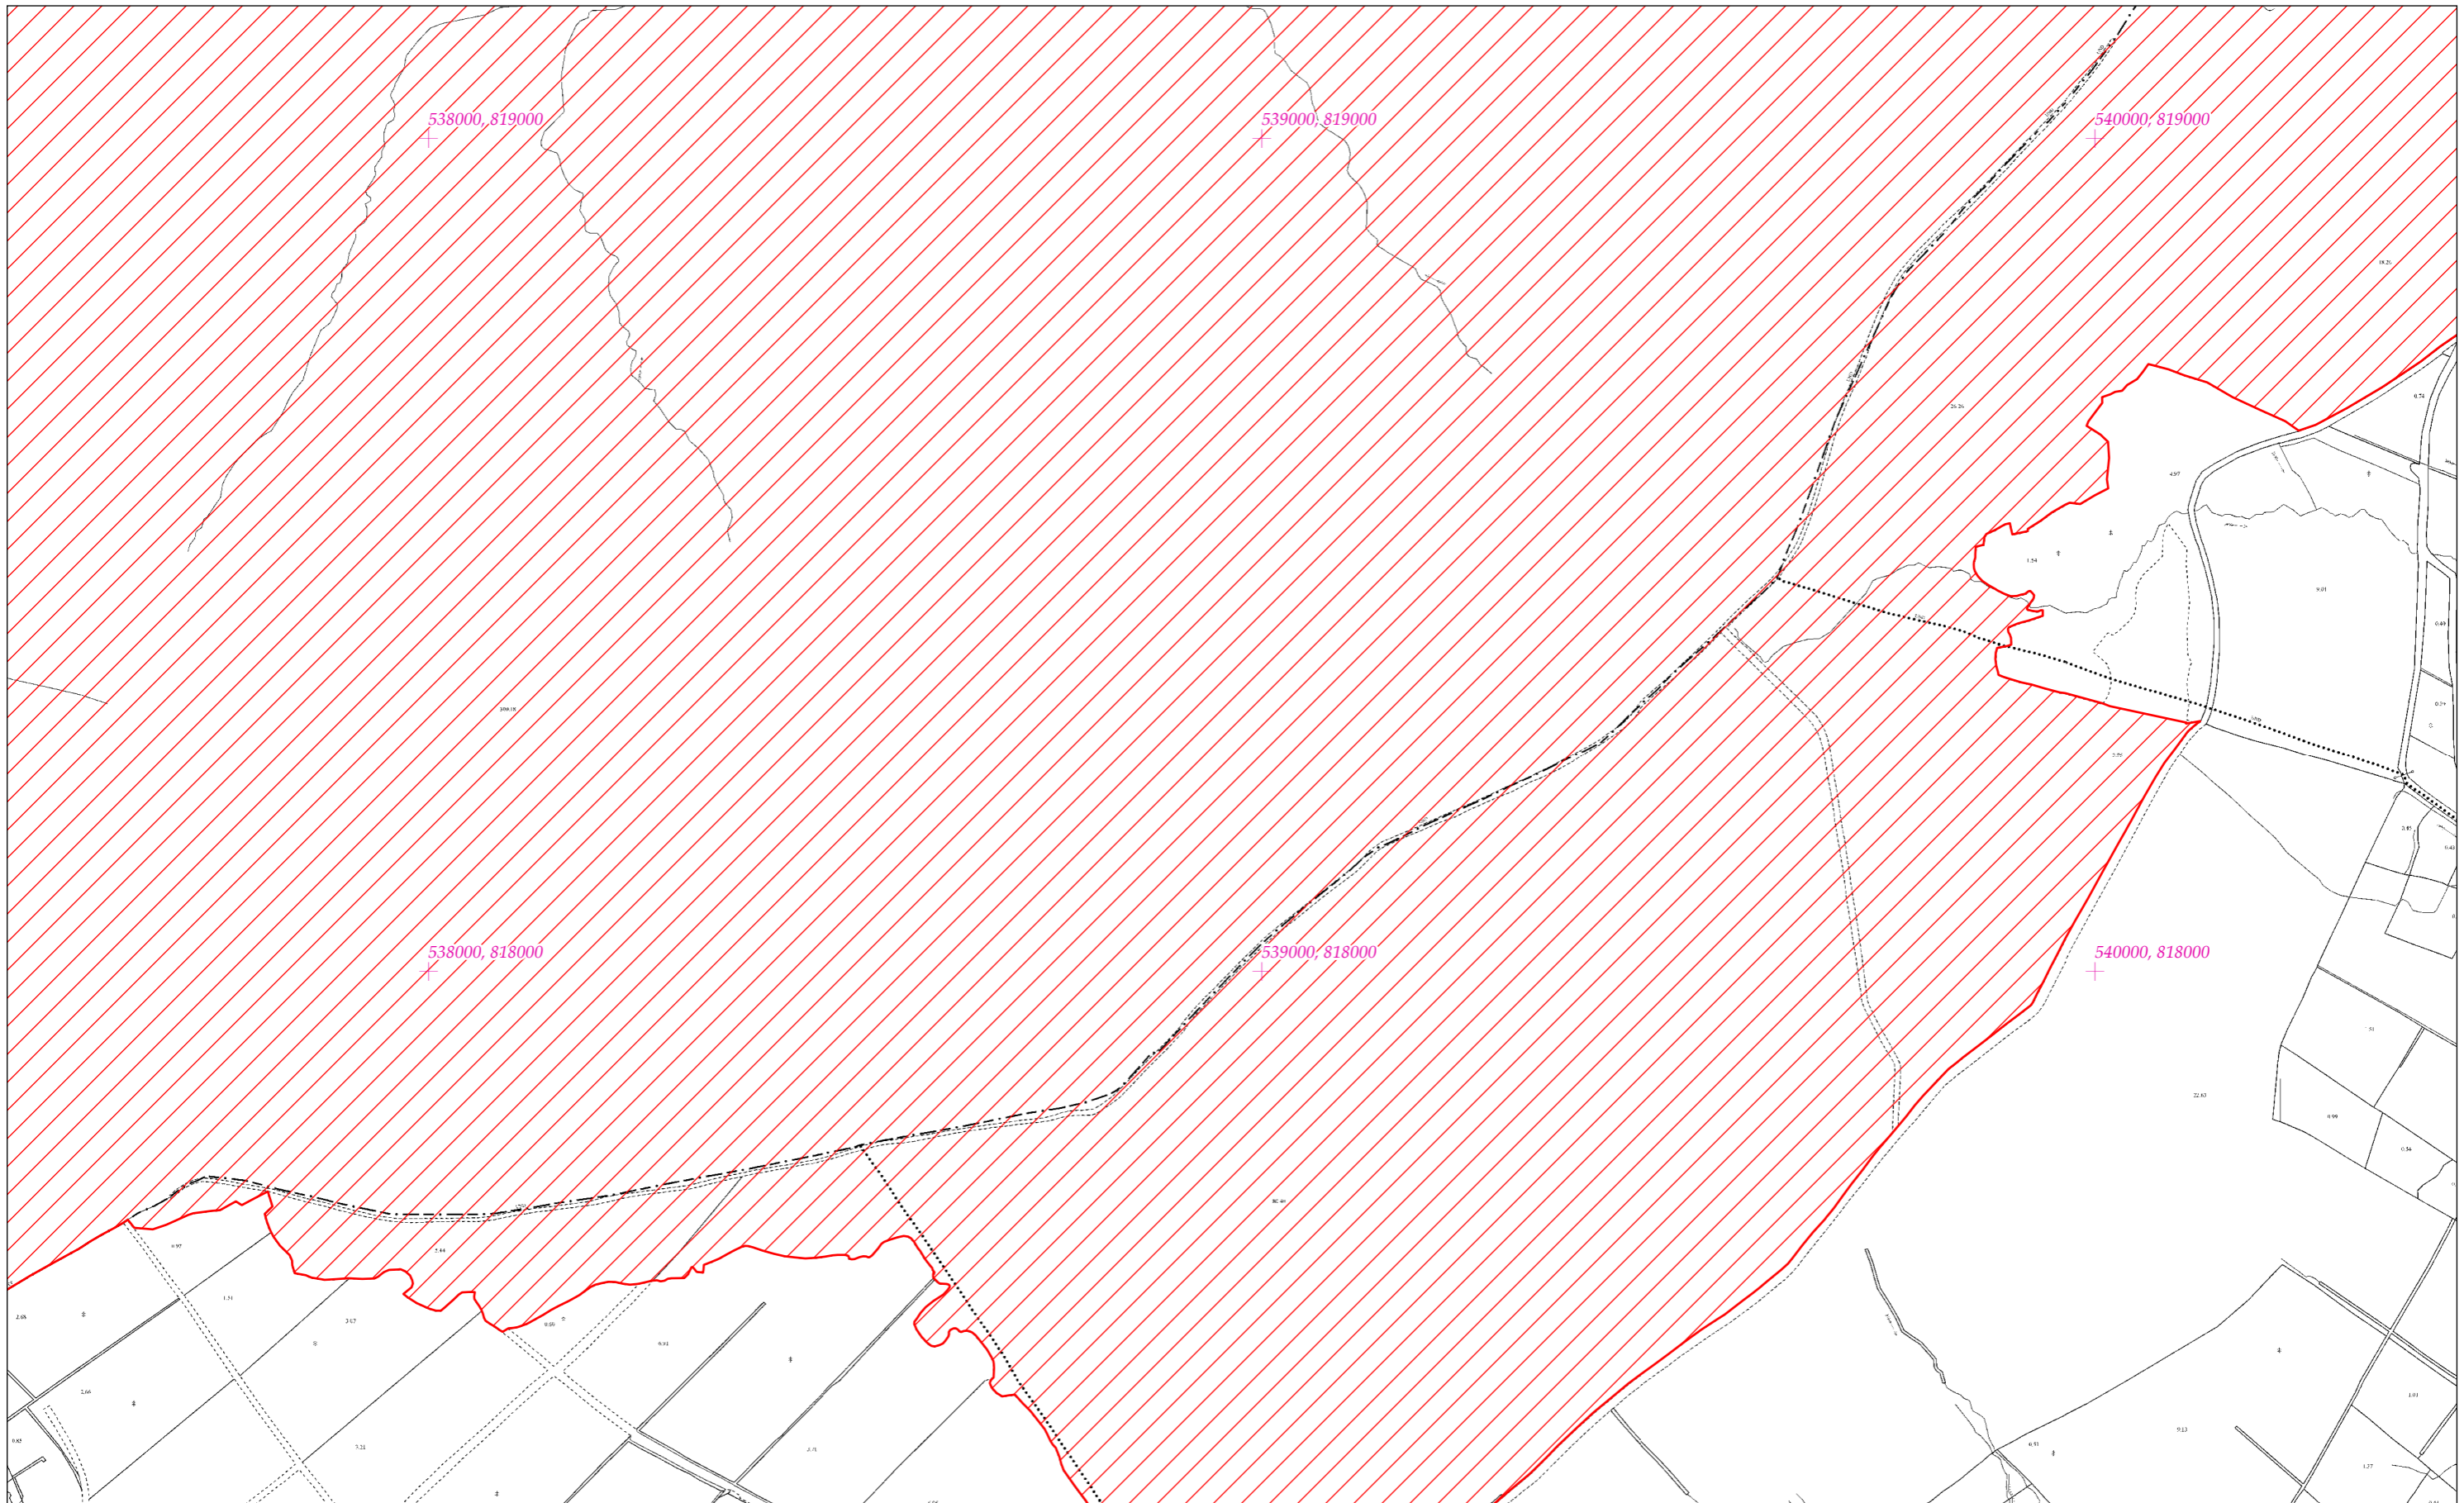

LCS Phortach Shliabh Gamh  
Ox Mountains Bogs SAC  
1:5000 O.S. TILE 1389a 56 of 66

SITE CODE  
002006

Leagan / Version: 3.02  
Arna chló an / Printed on: 09/09/2021

Rialachán 4(1)(b) / Regulation 4(1)(b)