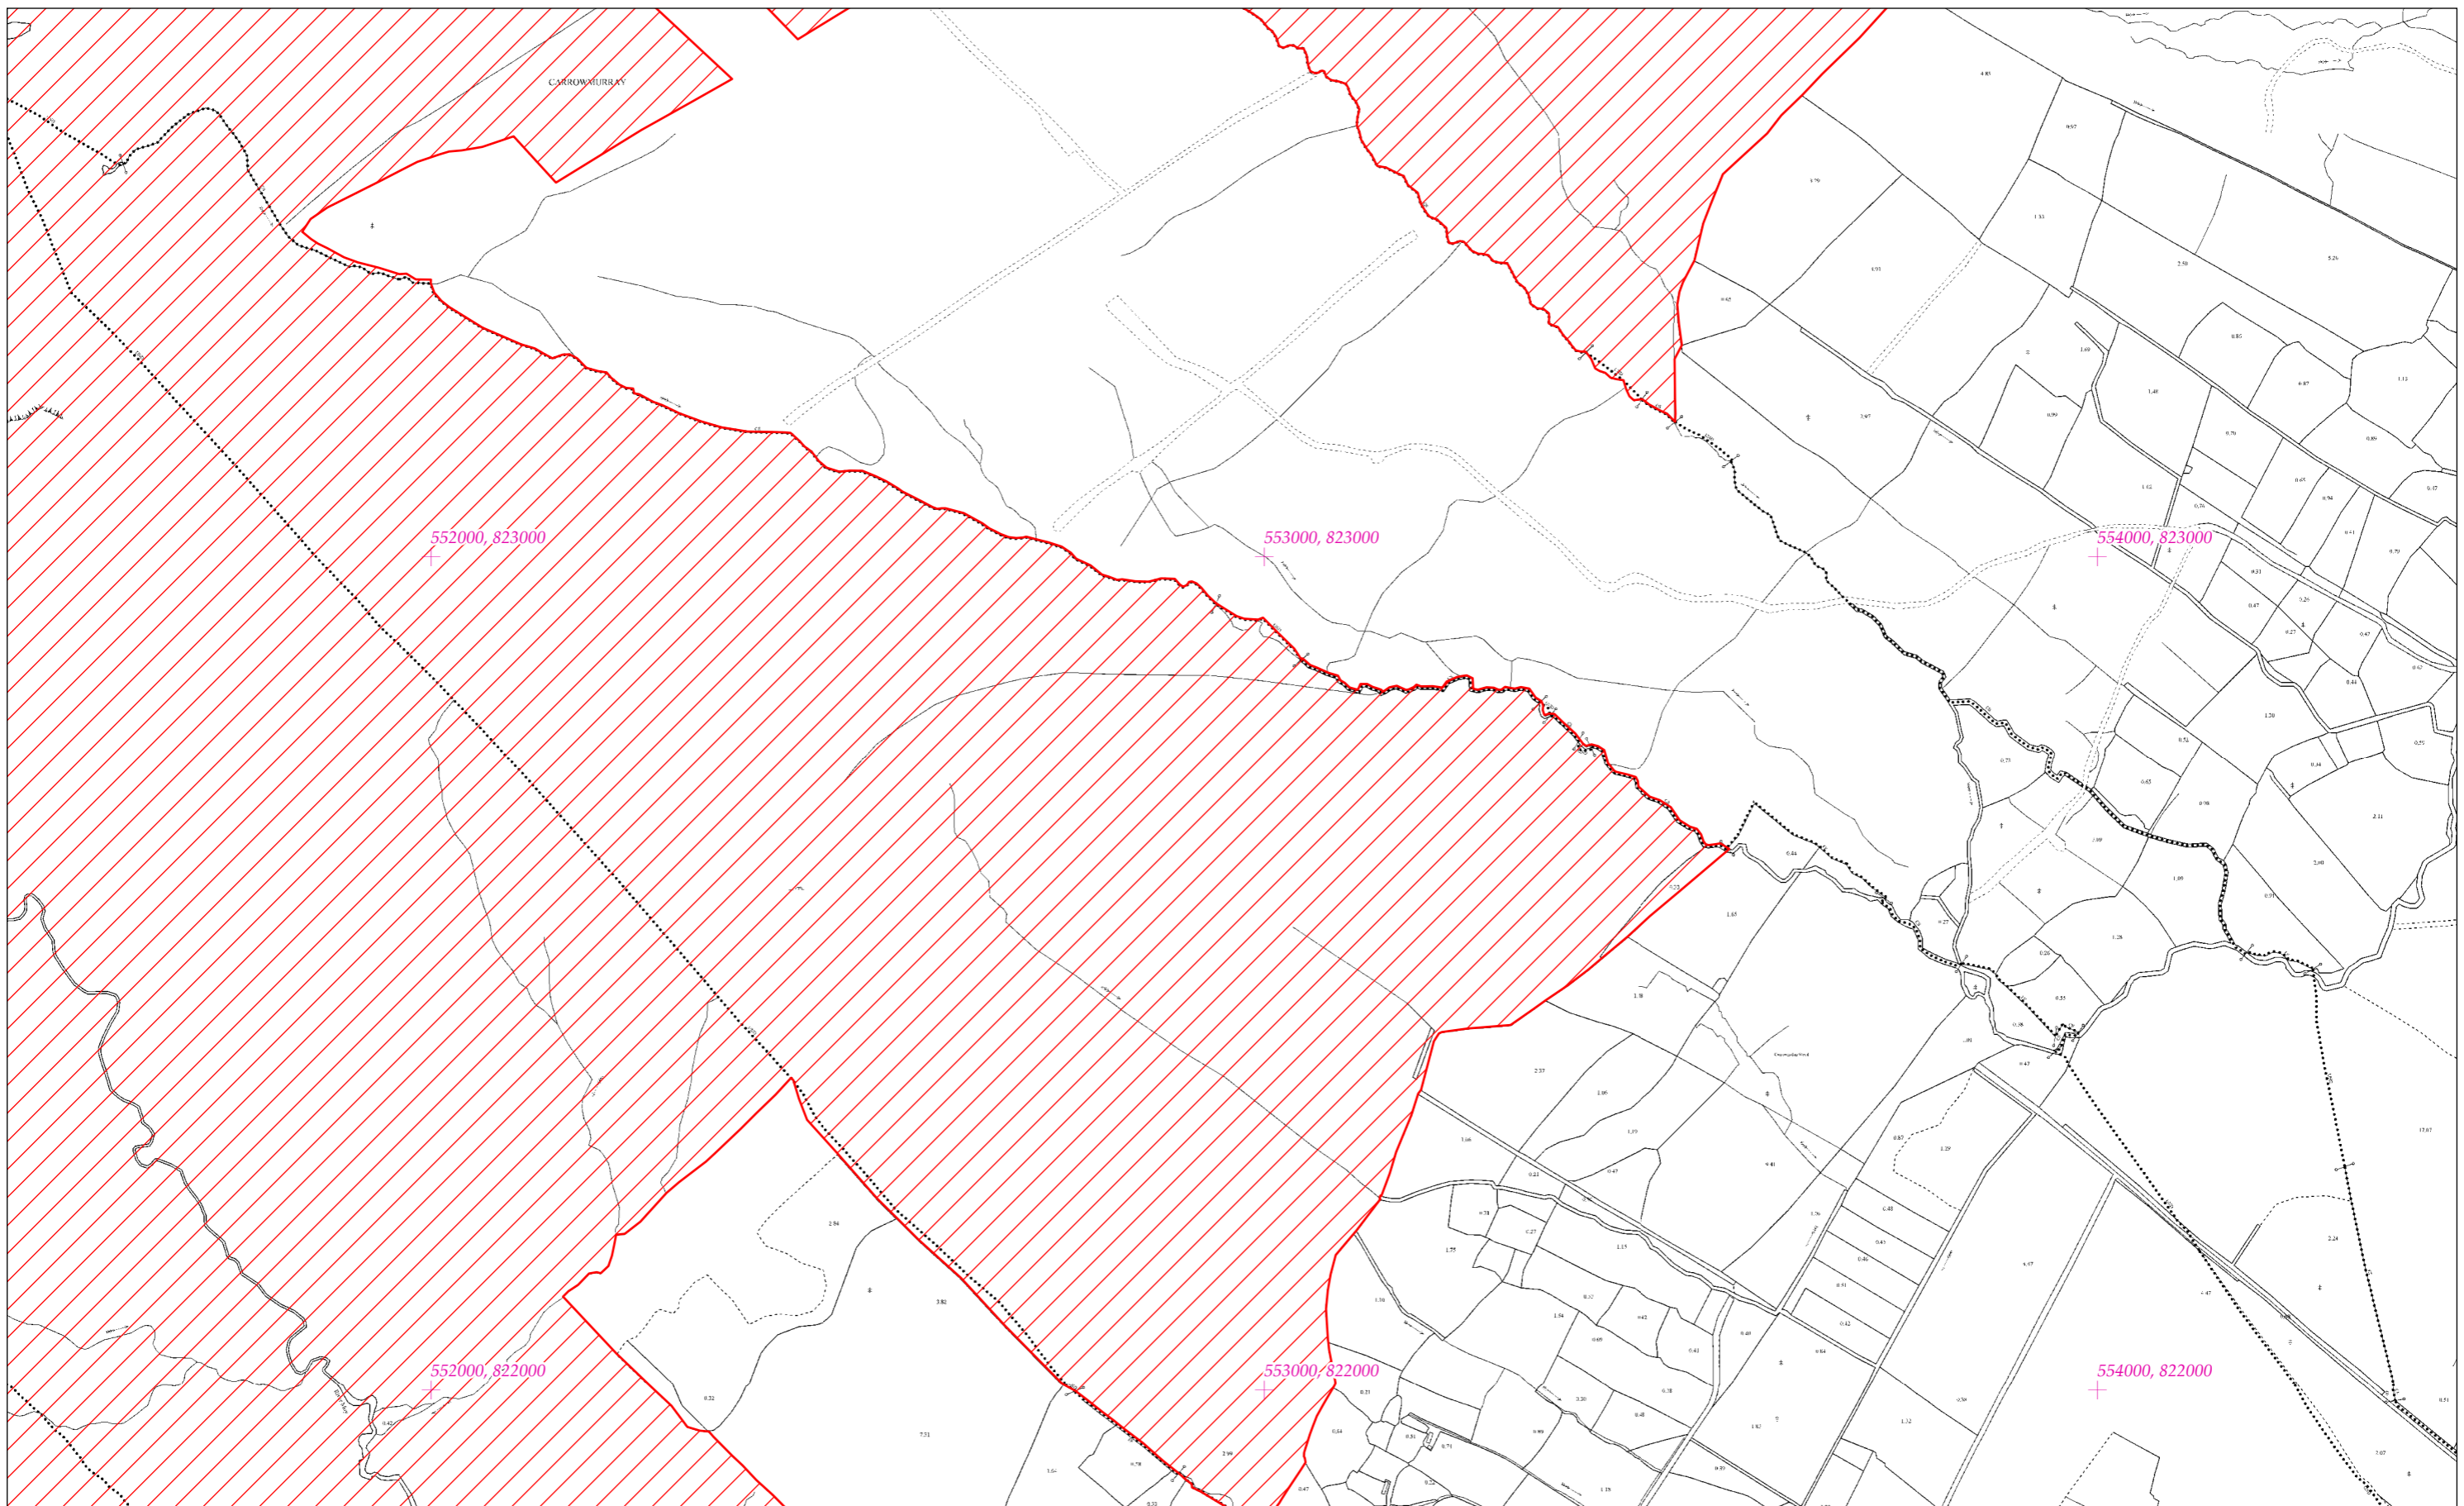

LCS Phortach Shliabh Gamh  
Ox Mountains Bogs SAC  
1:5000 O.S. TILE 1255b 37 of 66

SITE CODE  
002006

Leagan / Version: 3.02  
Arna chló an / Printed on: 09/09/2021

Rialachán 4(1)(b) / Regulation 4(1)(b)