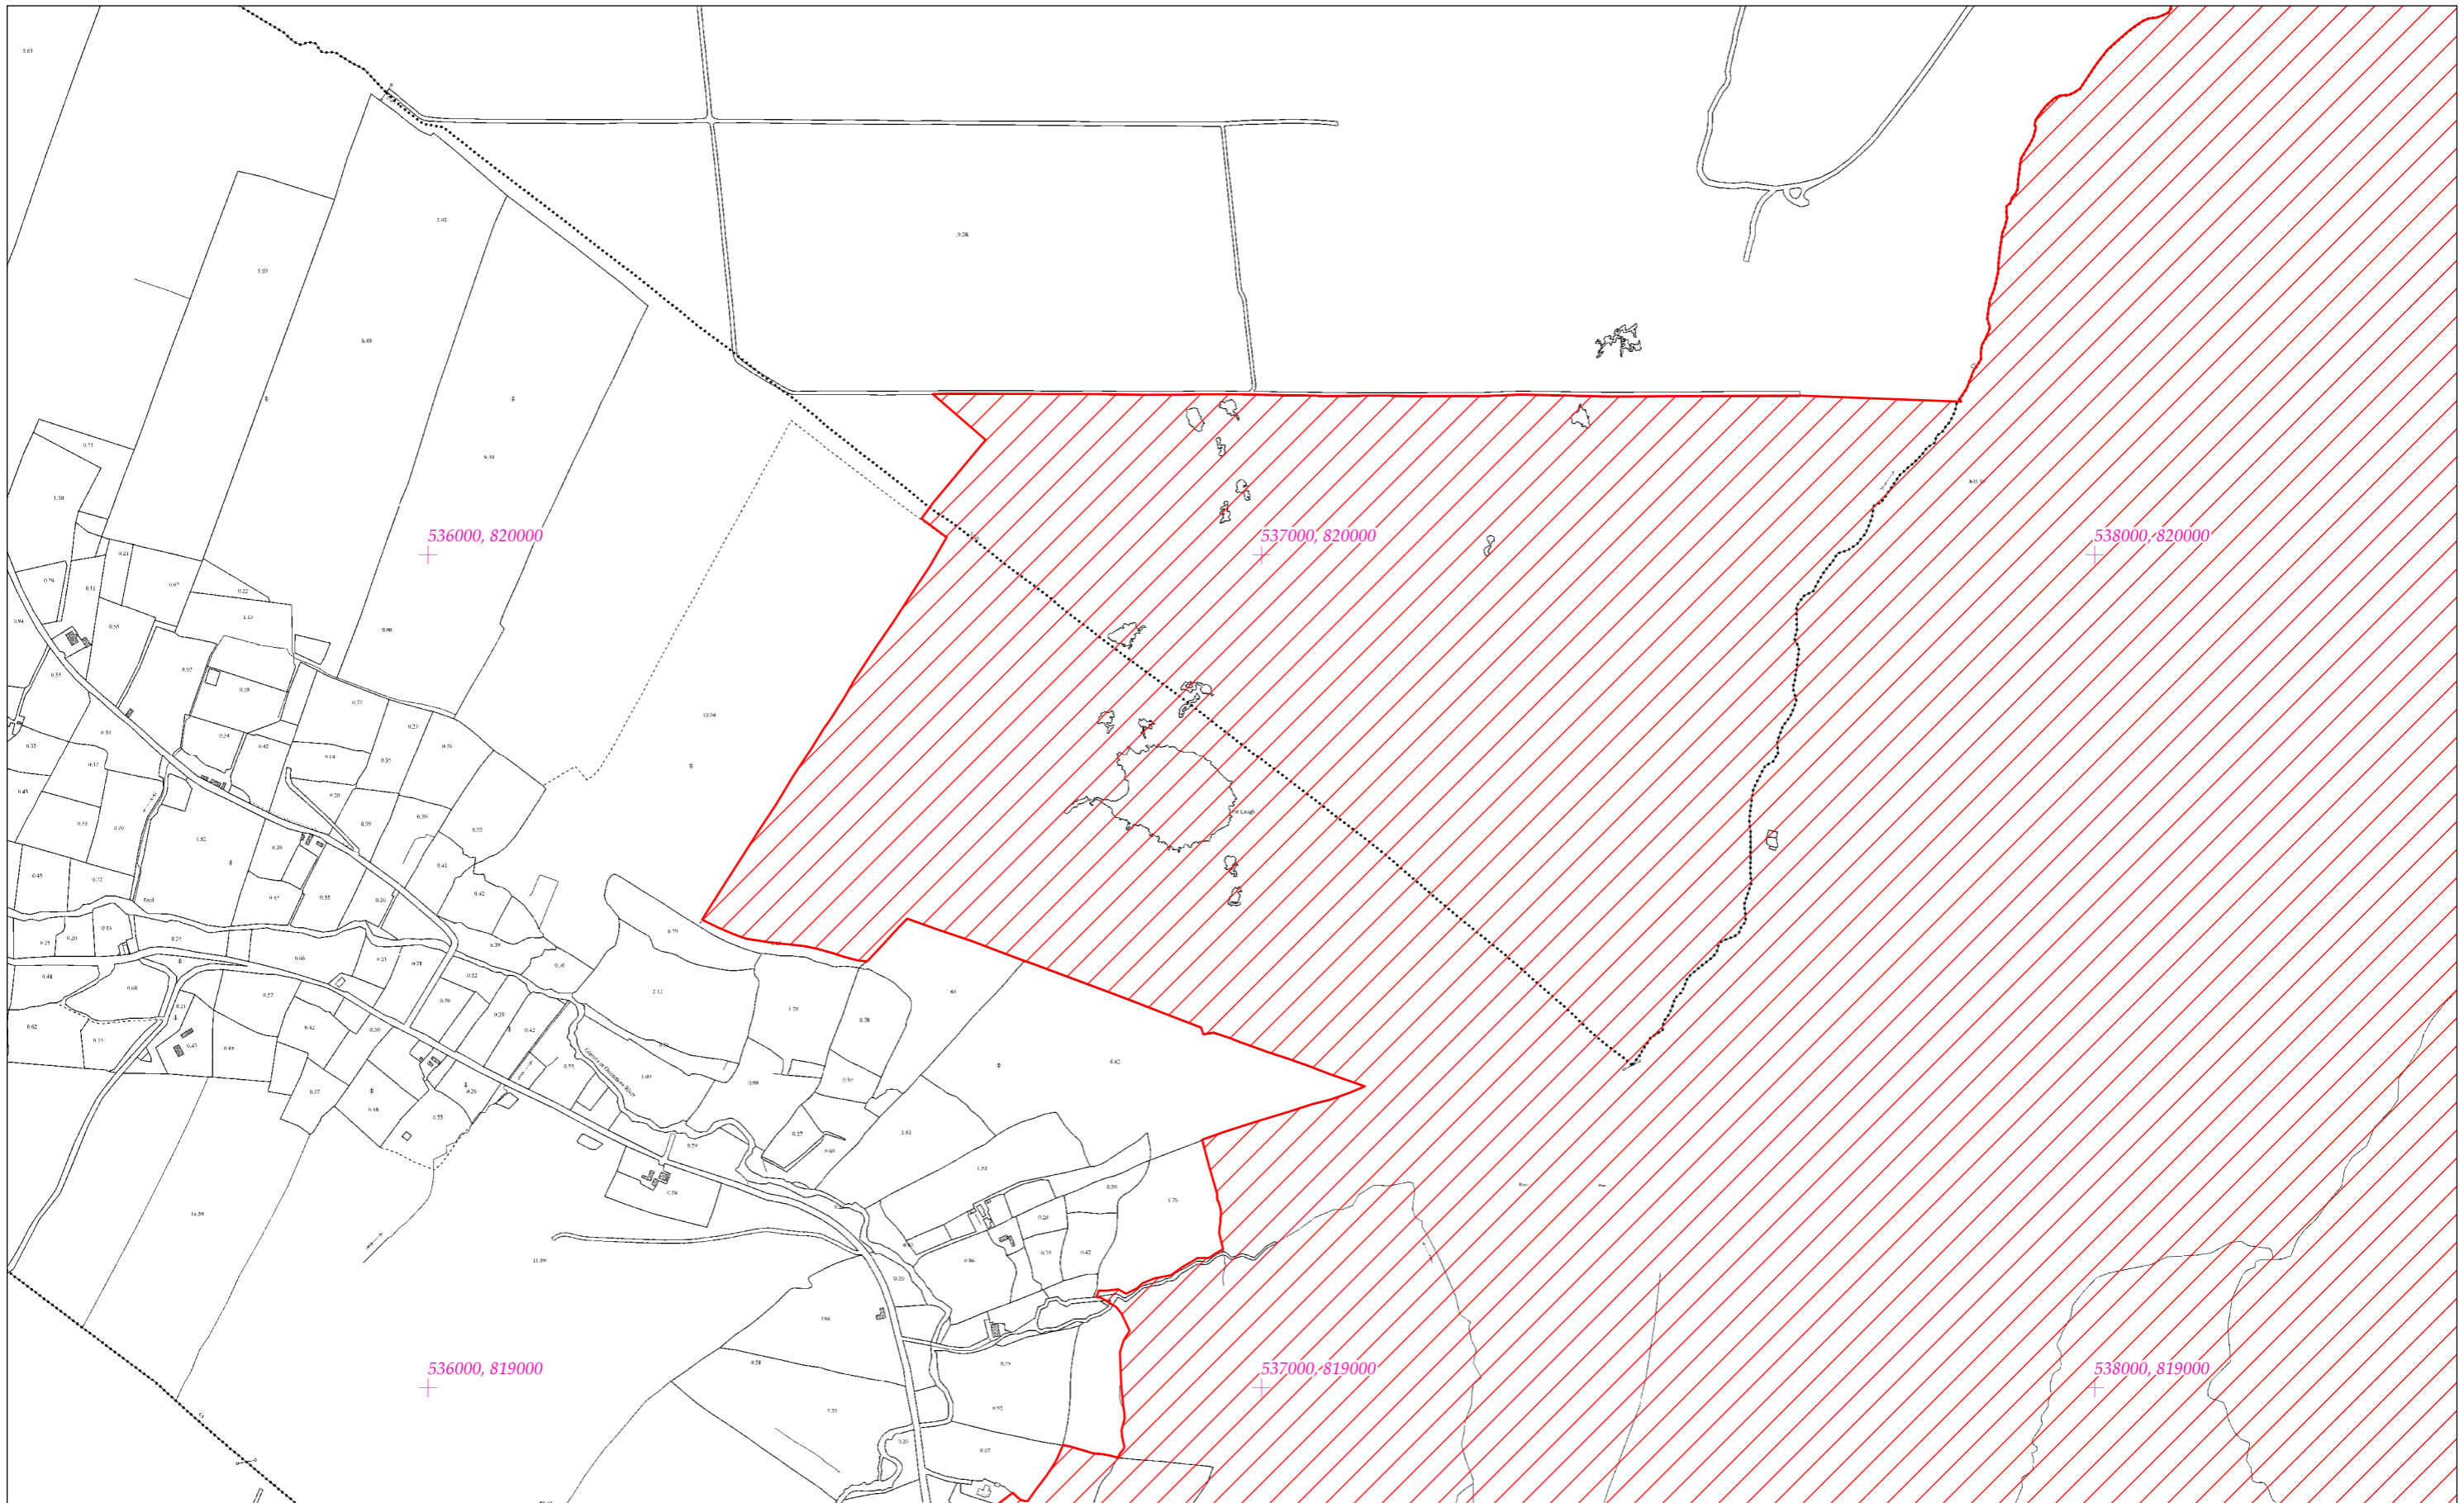

LCS Phortach Shliabh Gamh  
Ox Mountains Bogs SAC  
1:5000 O.S. TILE 1320b 40 of 66

SITE CODE  
002006

Leagan / Version: 3.02  
Arna chló an / Printed on: 09/09/2021

Rialachán 4(1)(b) / Regulation 4(1)(b)