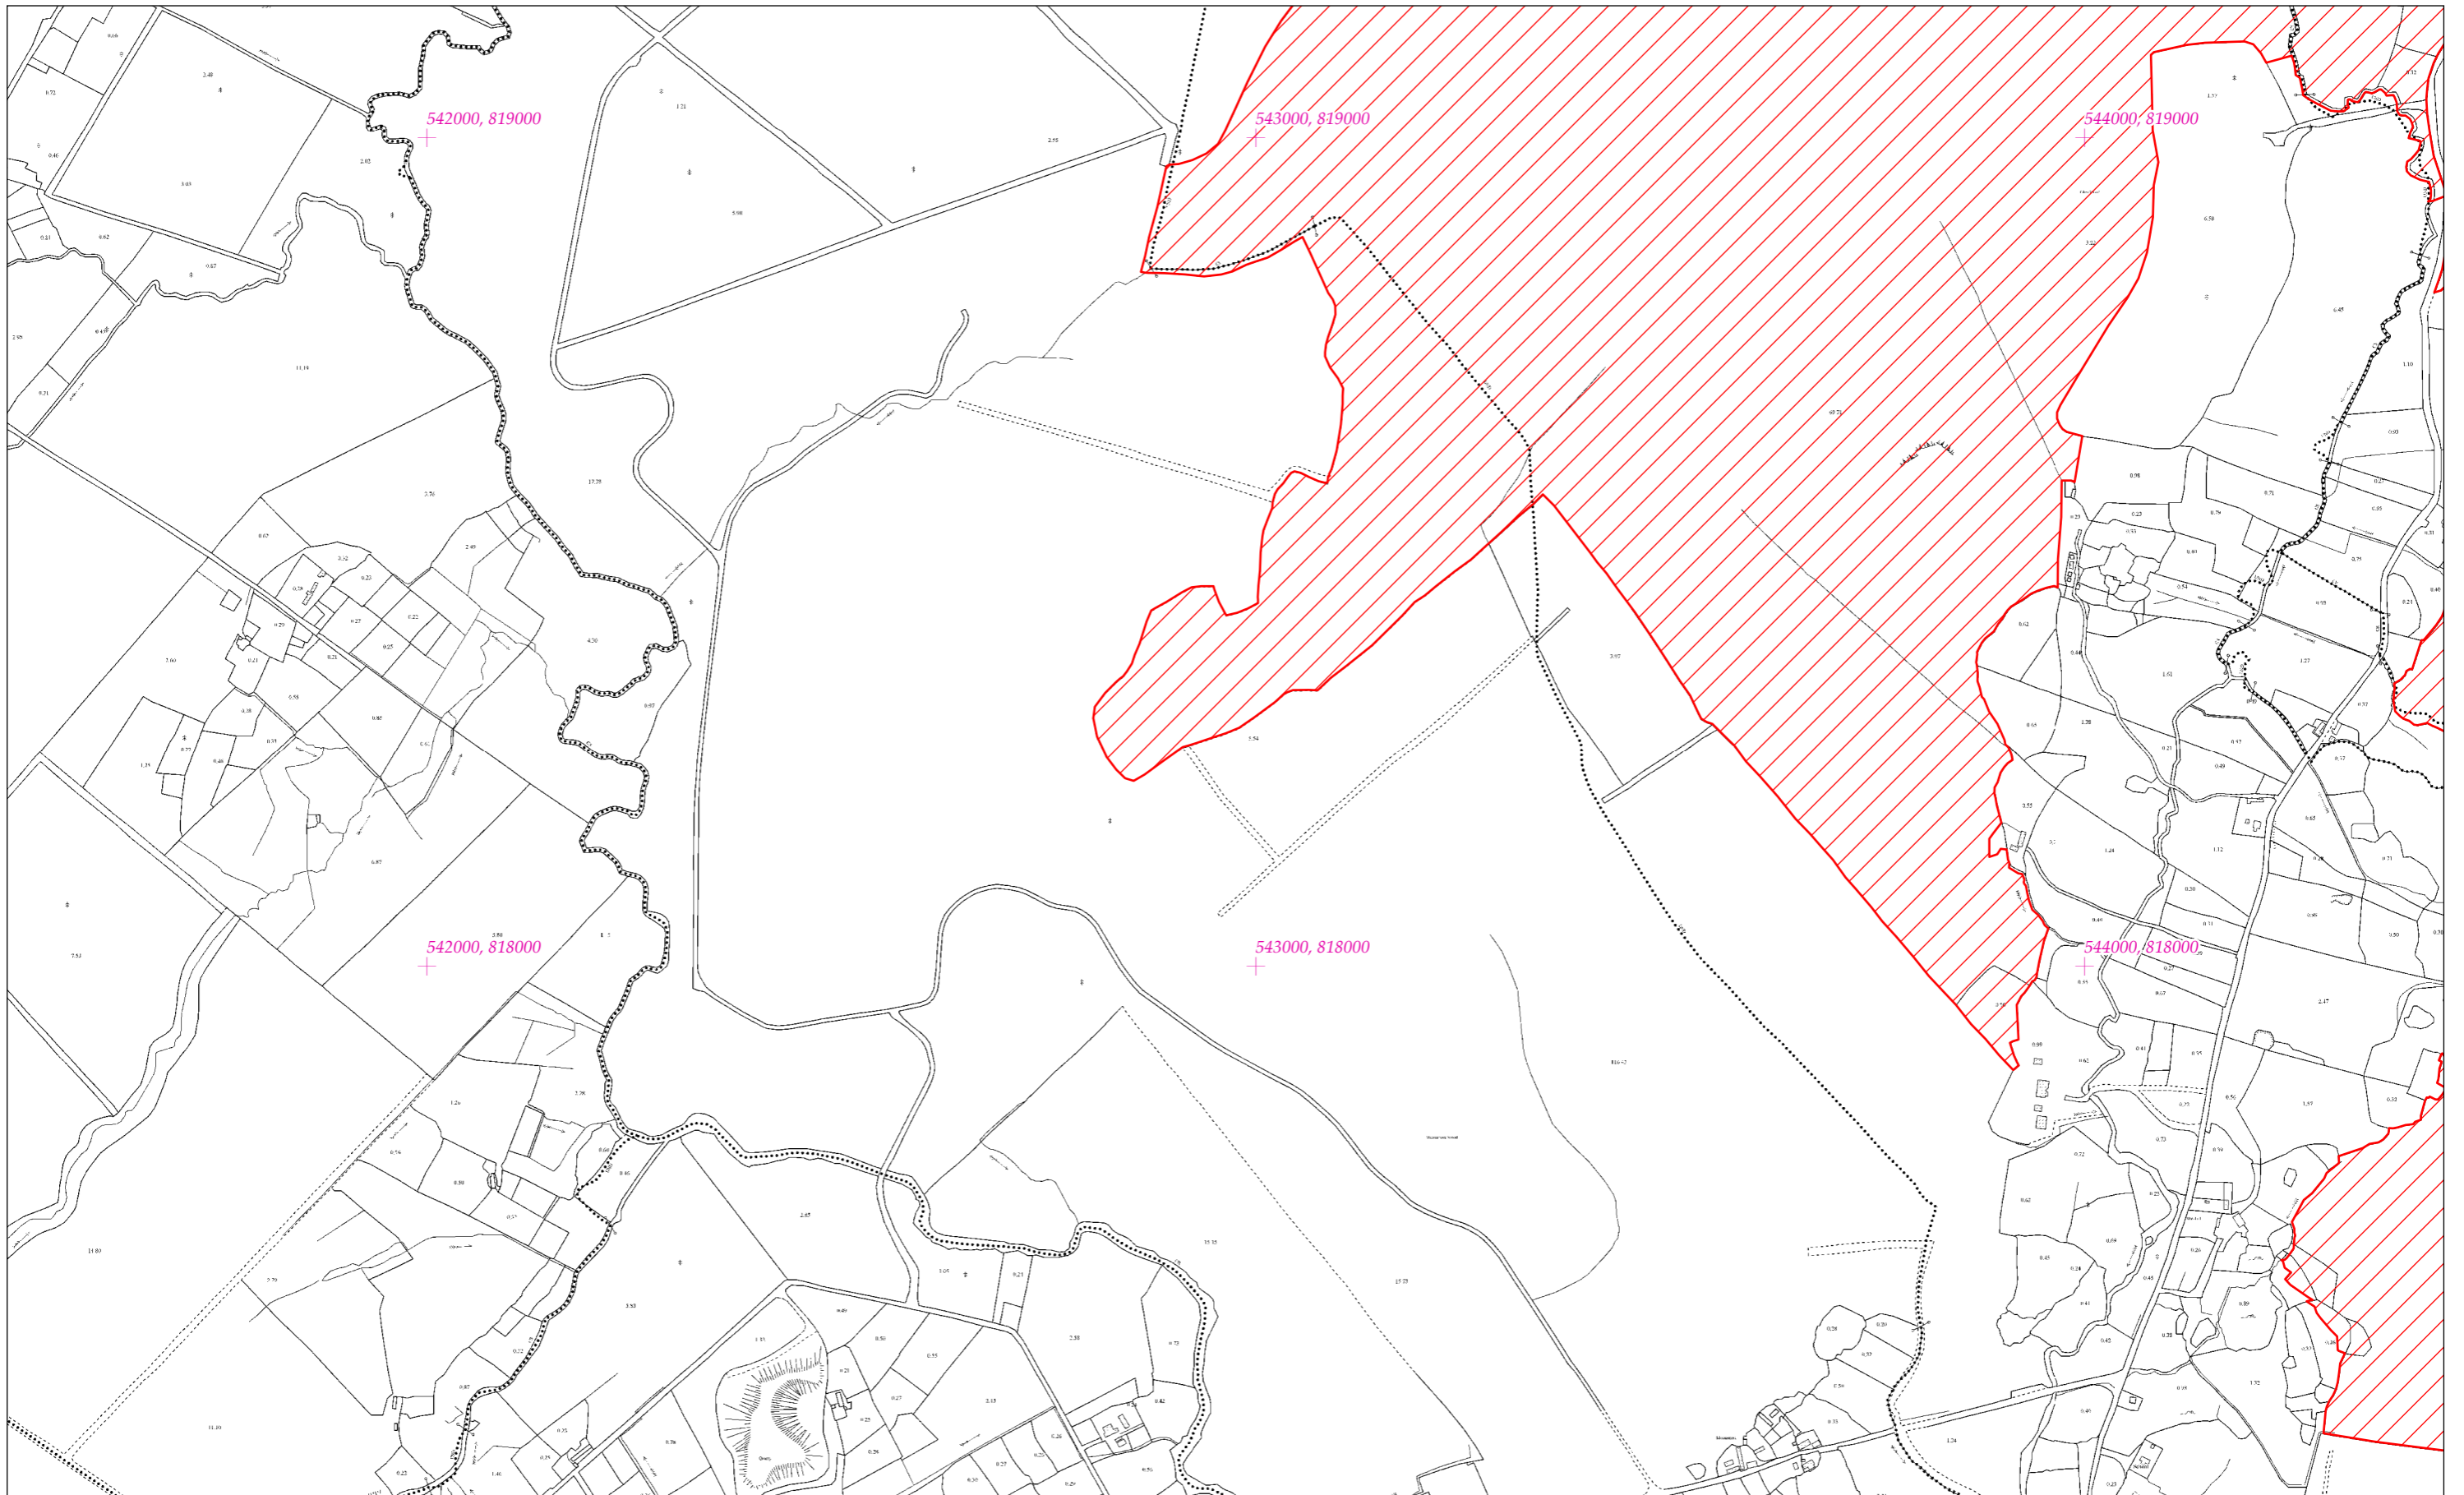

LCS Phortach Shliabh Gamh  
Ox Mountains Bogs SAC  
1:5000 O.S. TILE 1390a 59 of 66

SITE CODE  
002006

Leagan / Version: 3.02  
Arna chló an / Printed on: 09/09/2021

Rialachán 4(1)(b) / Regulation 4(1)(b)