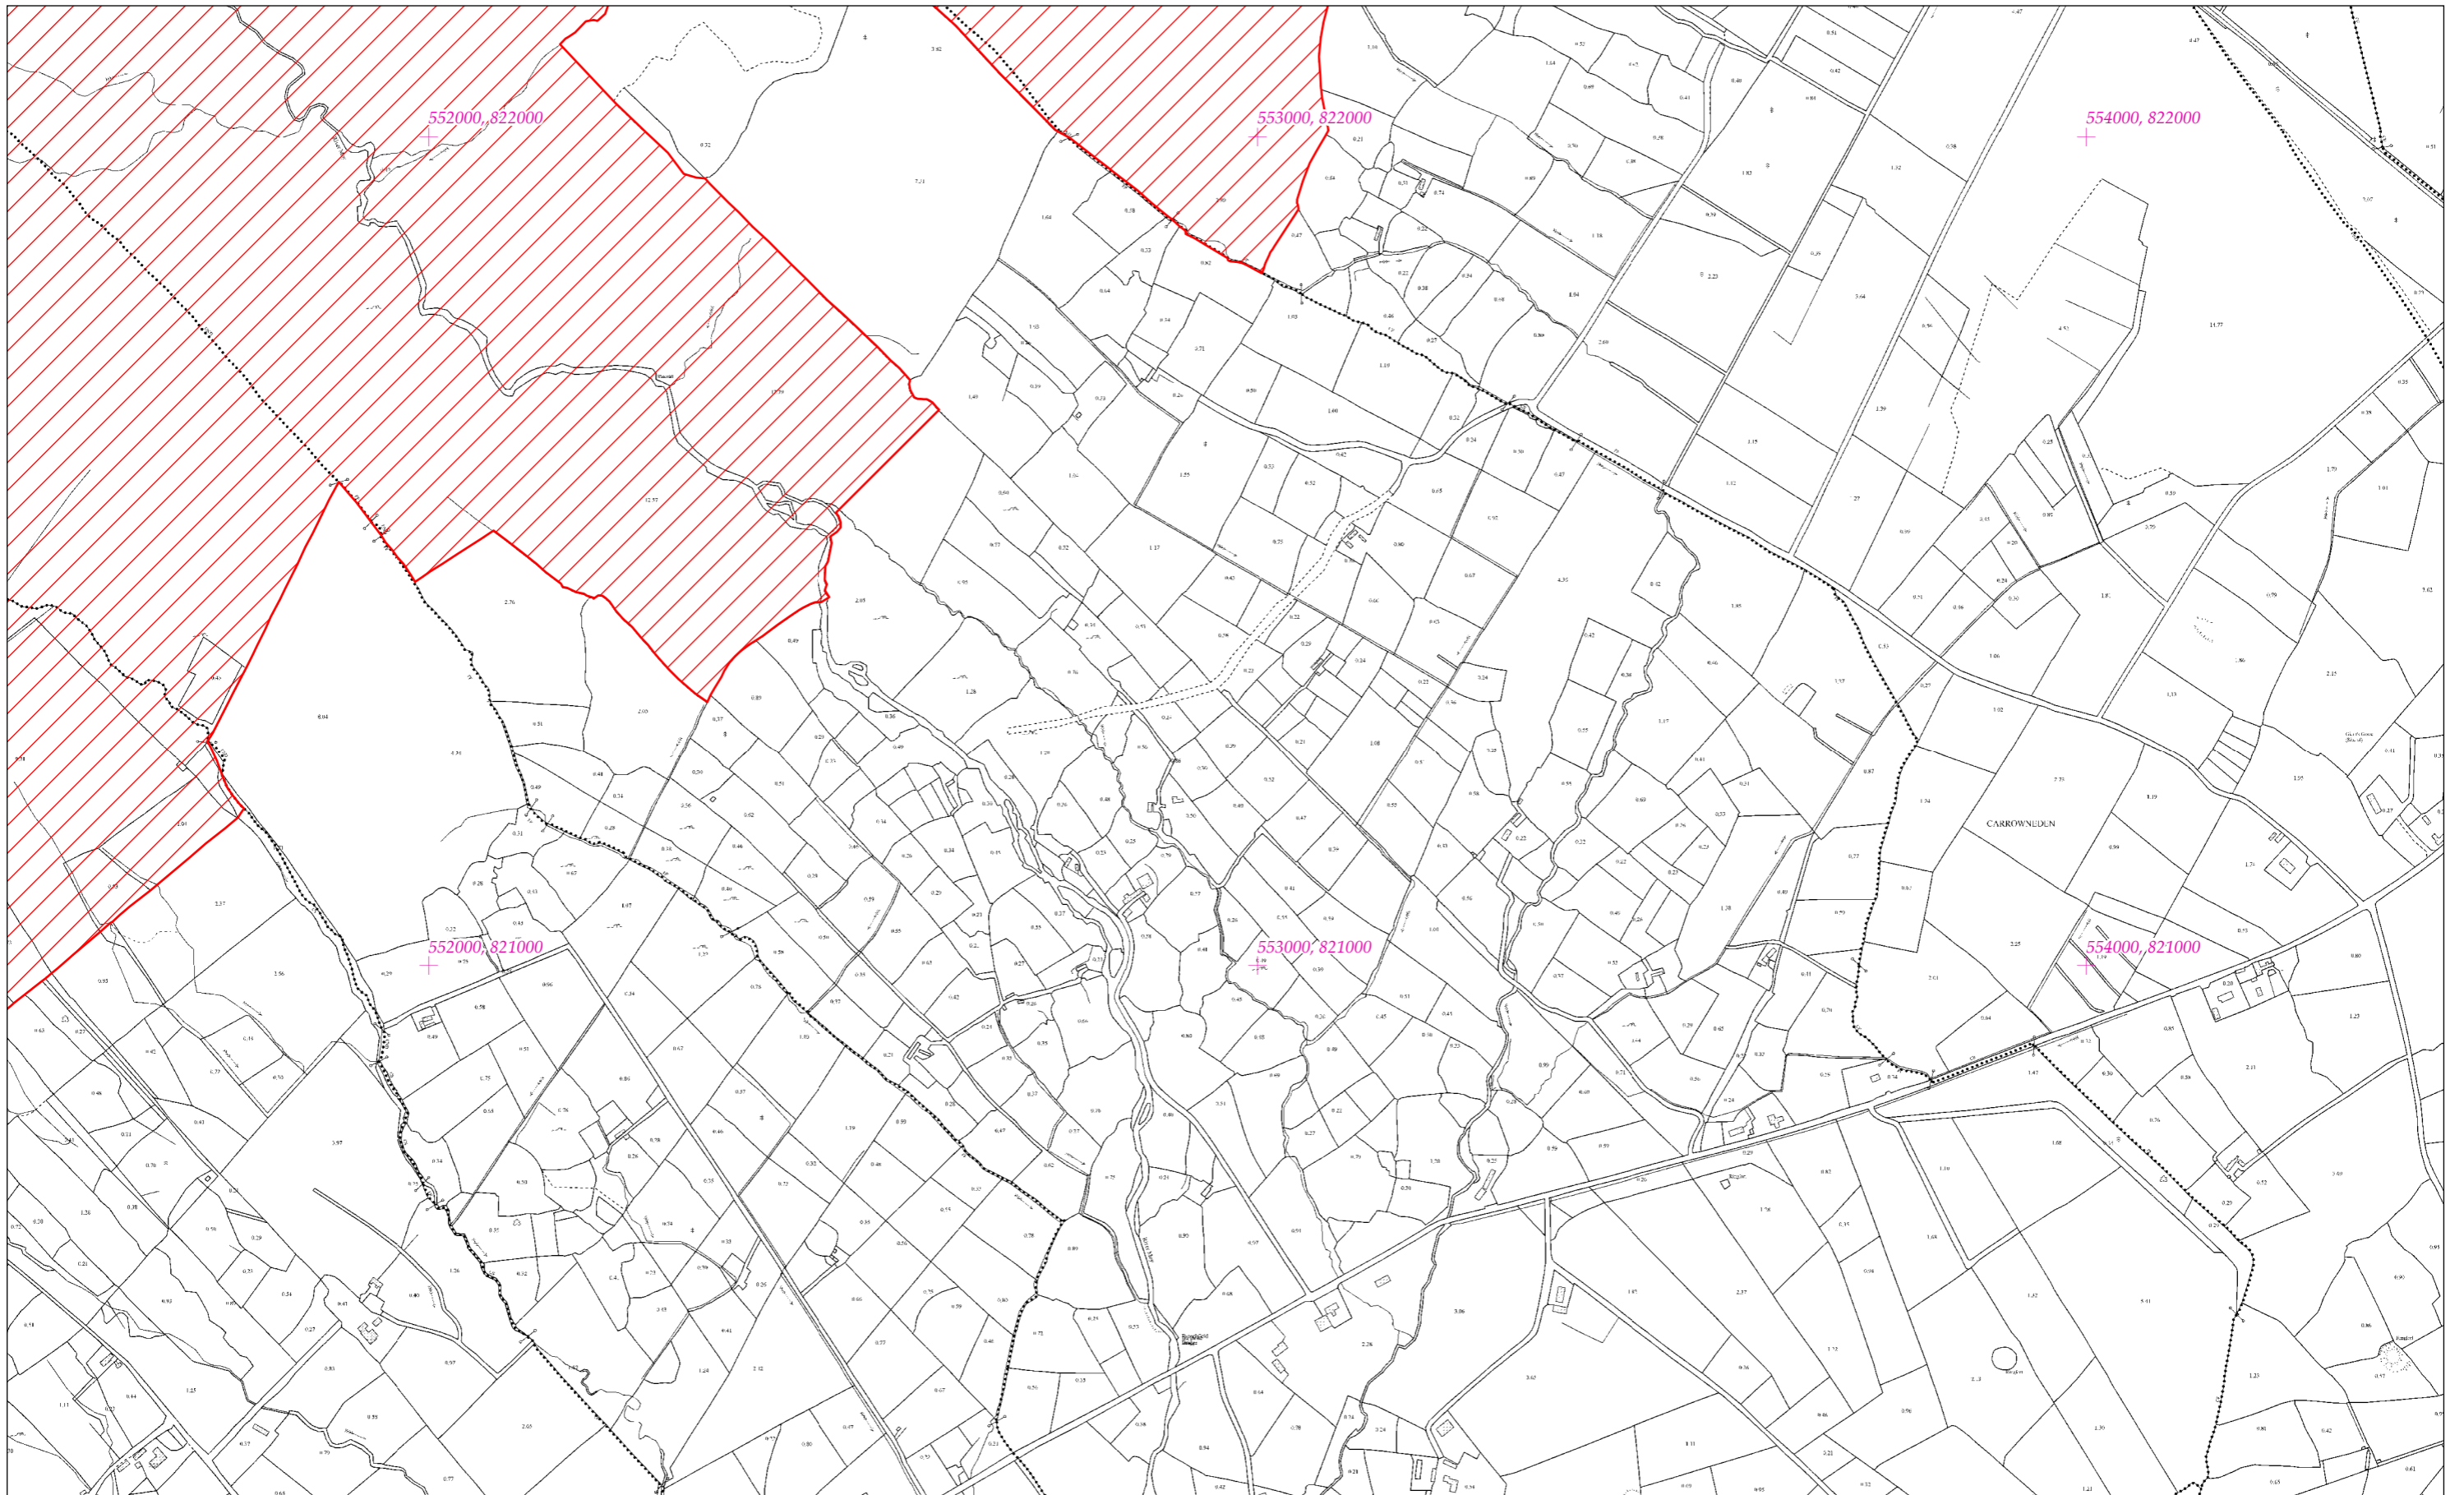

LCS Phortach Shliabh Gamh  
Ox Mountains Bogs SAC  
1:5000 O.S. TILE 1323d 54 of 66

SITE CODE  
002006

Leagan / Version: 3.02  
Arna chló an / Printed on: 09/09/2021

Rialachán 4(1)(b) / Regulation 4(1)(b)