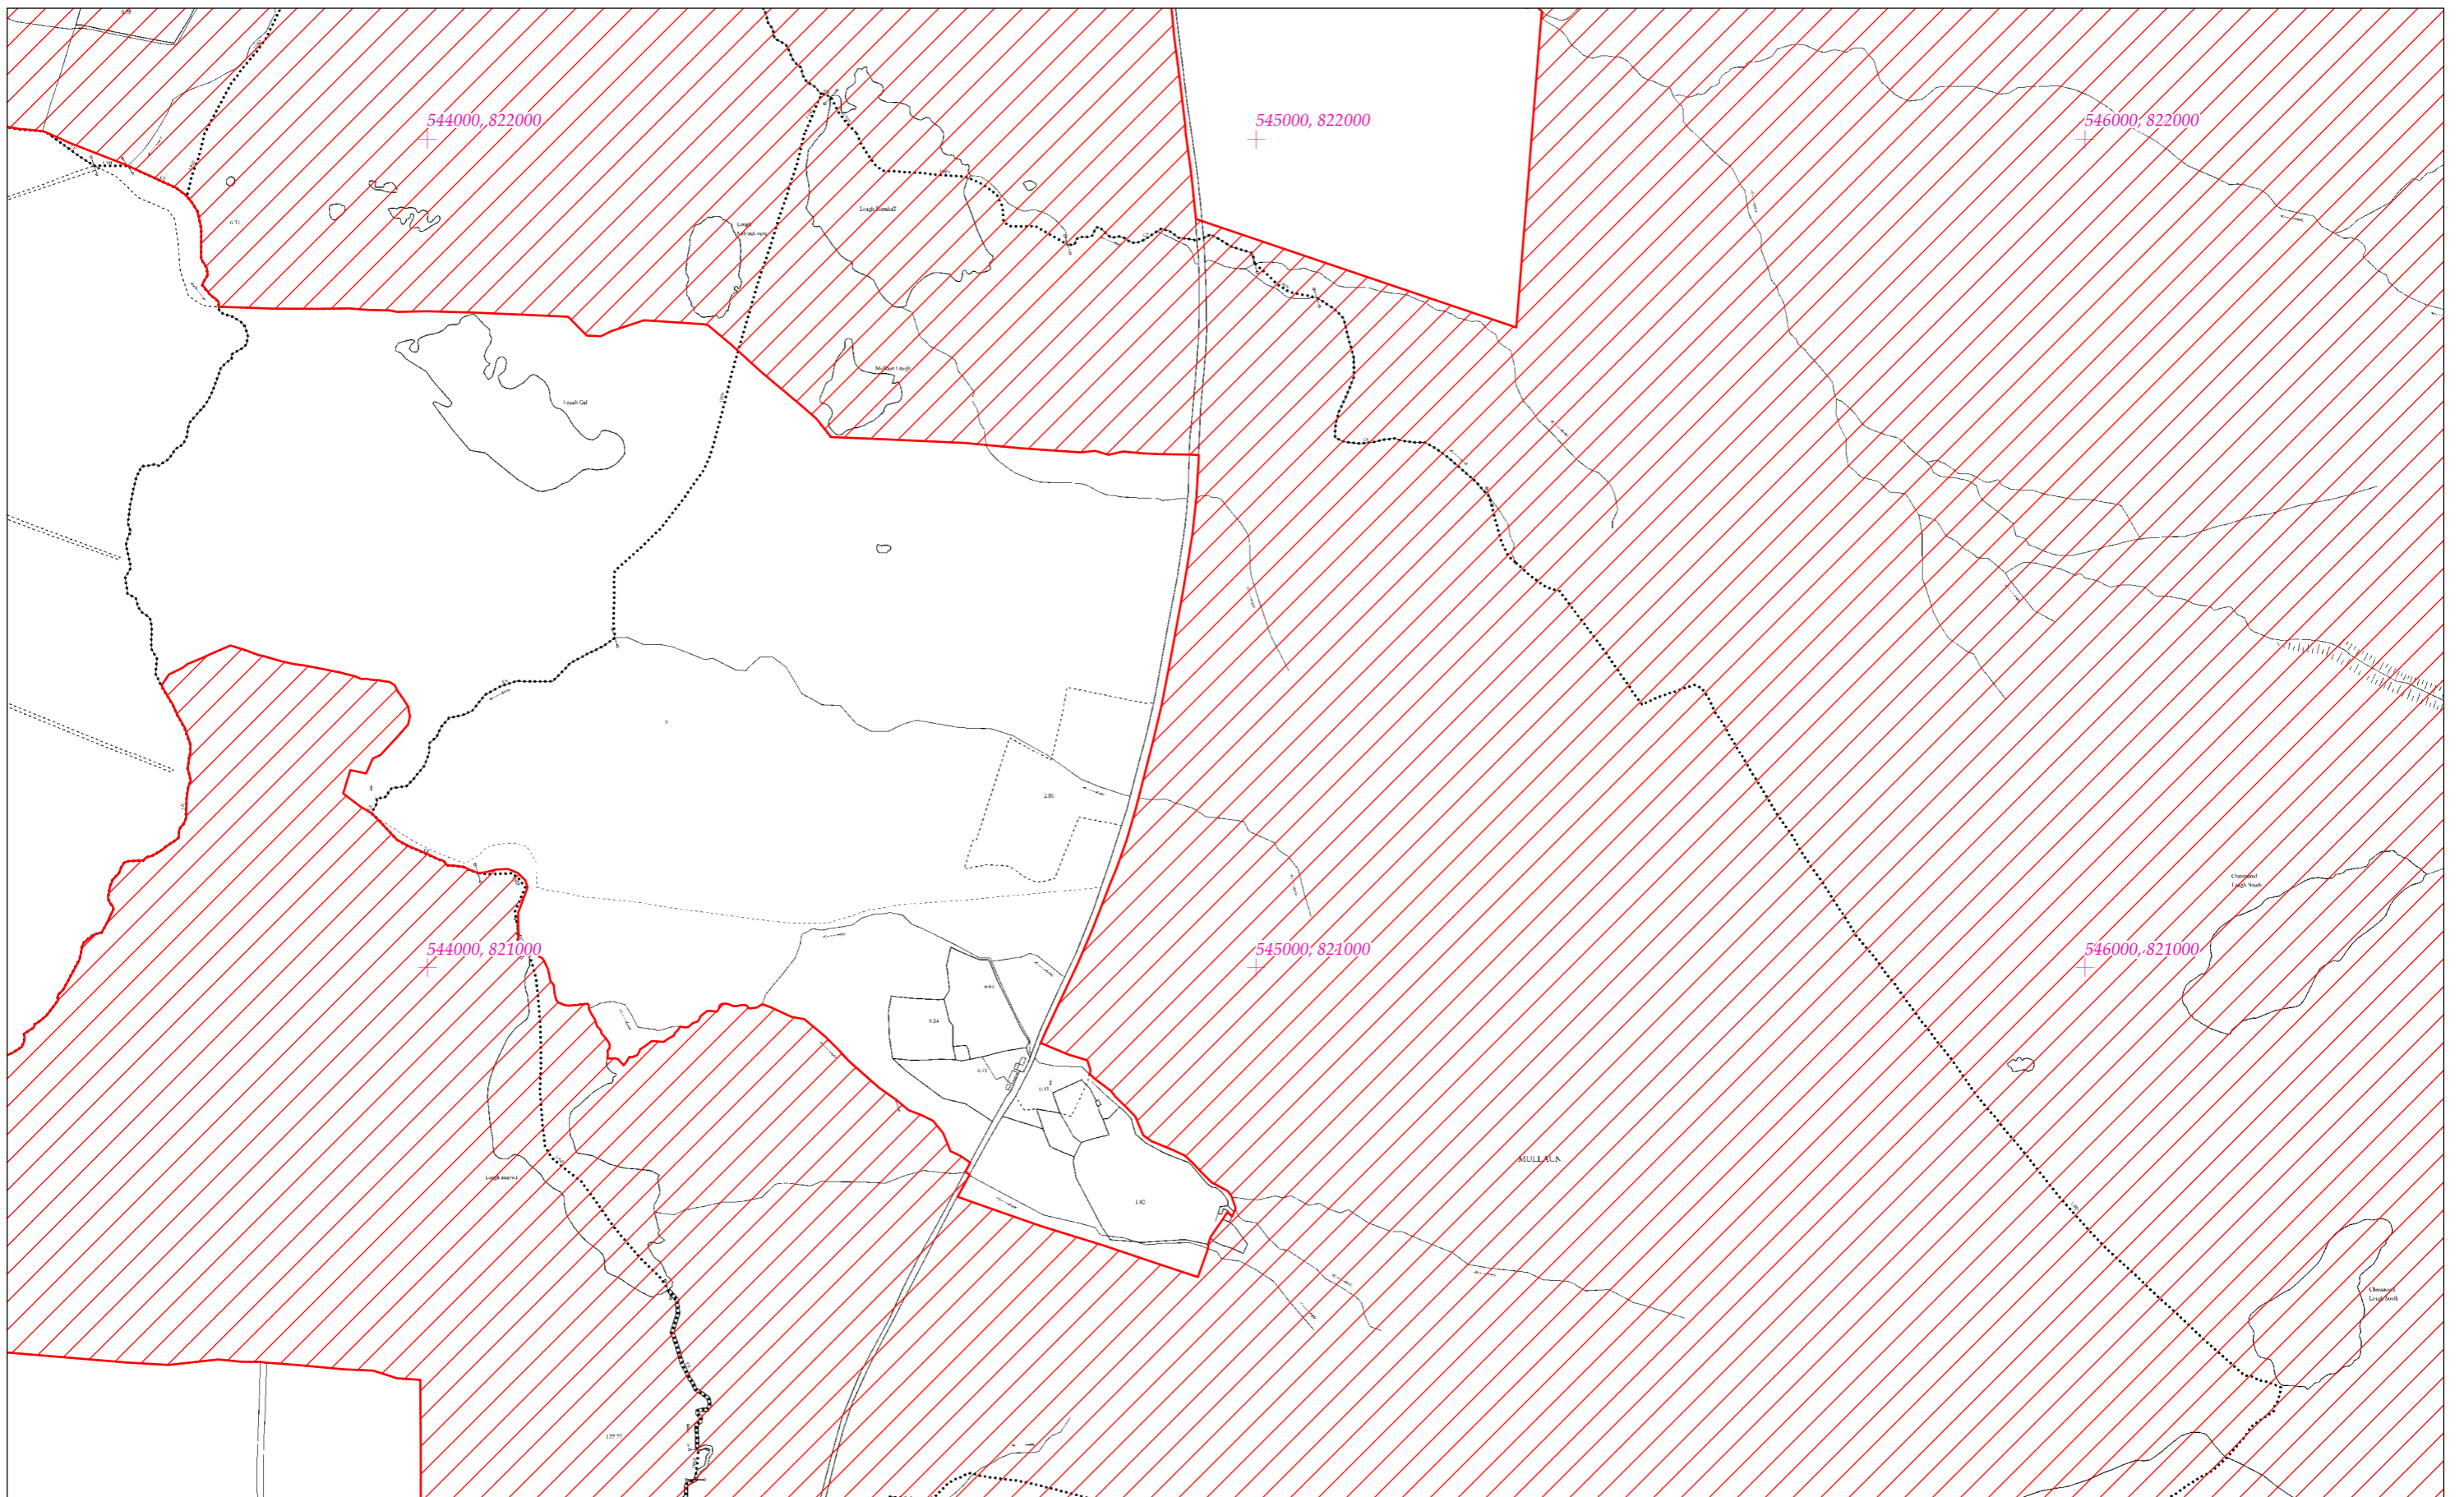

LCS Phortach Shliabh Gamh  
Ox Mountains Bogs SAC  
1:5000 O.S. TILE 1321d 46 of 66

SITE CODE  
002006

Leagan / Version: 3.02  
Arna chló an / Printed on: 09/09/2021

Rialachán 4(1)(b) / Regulation 4(1)(b)