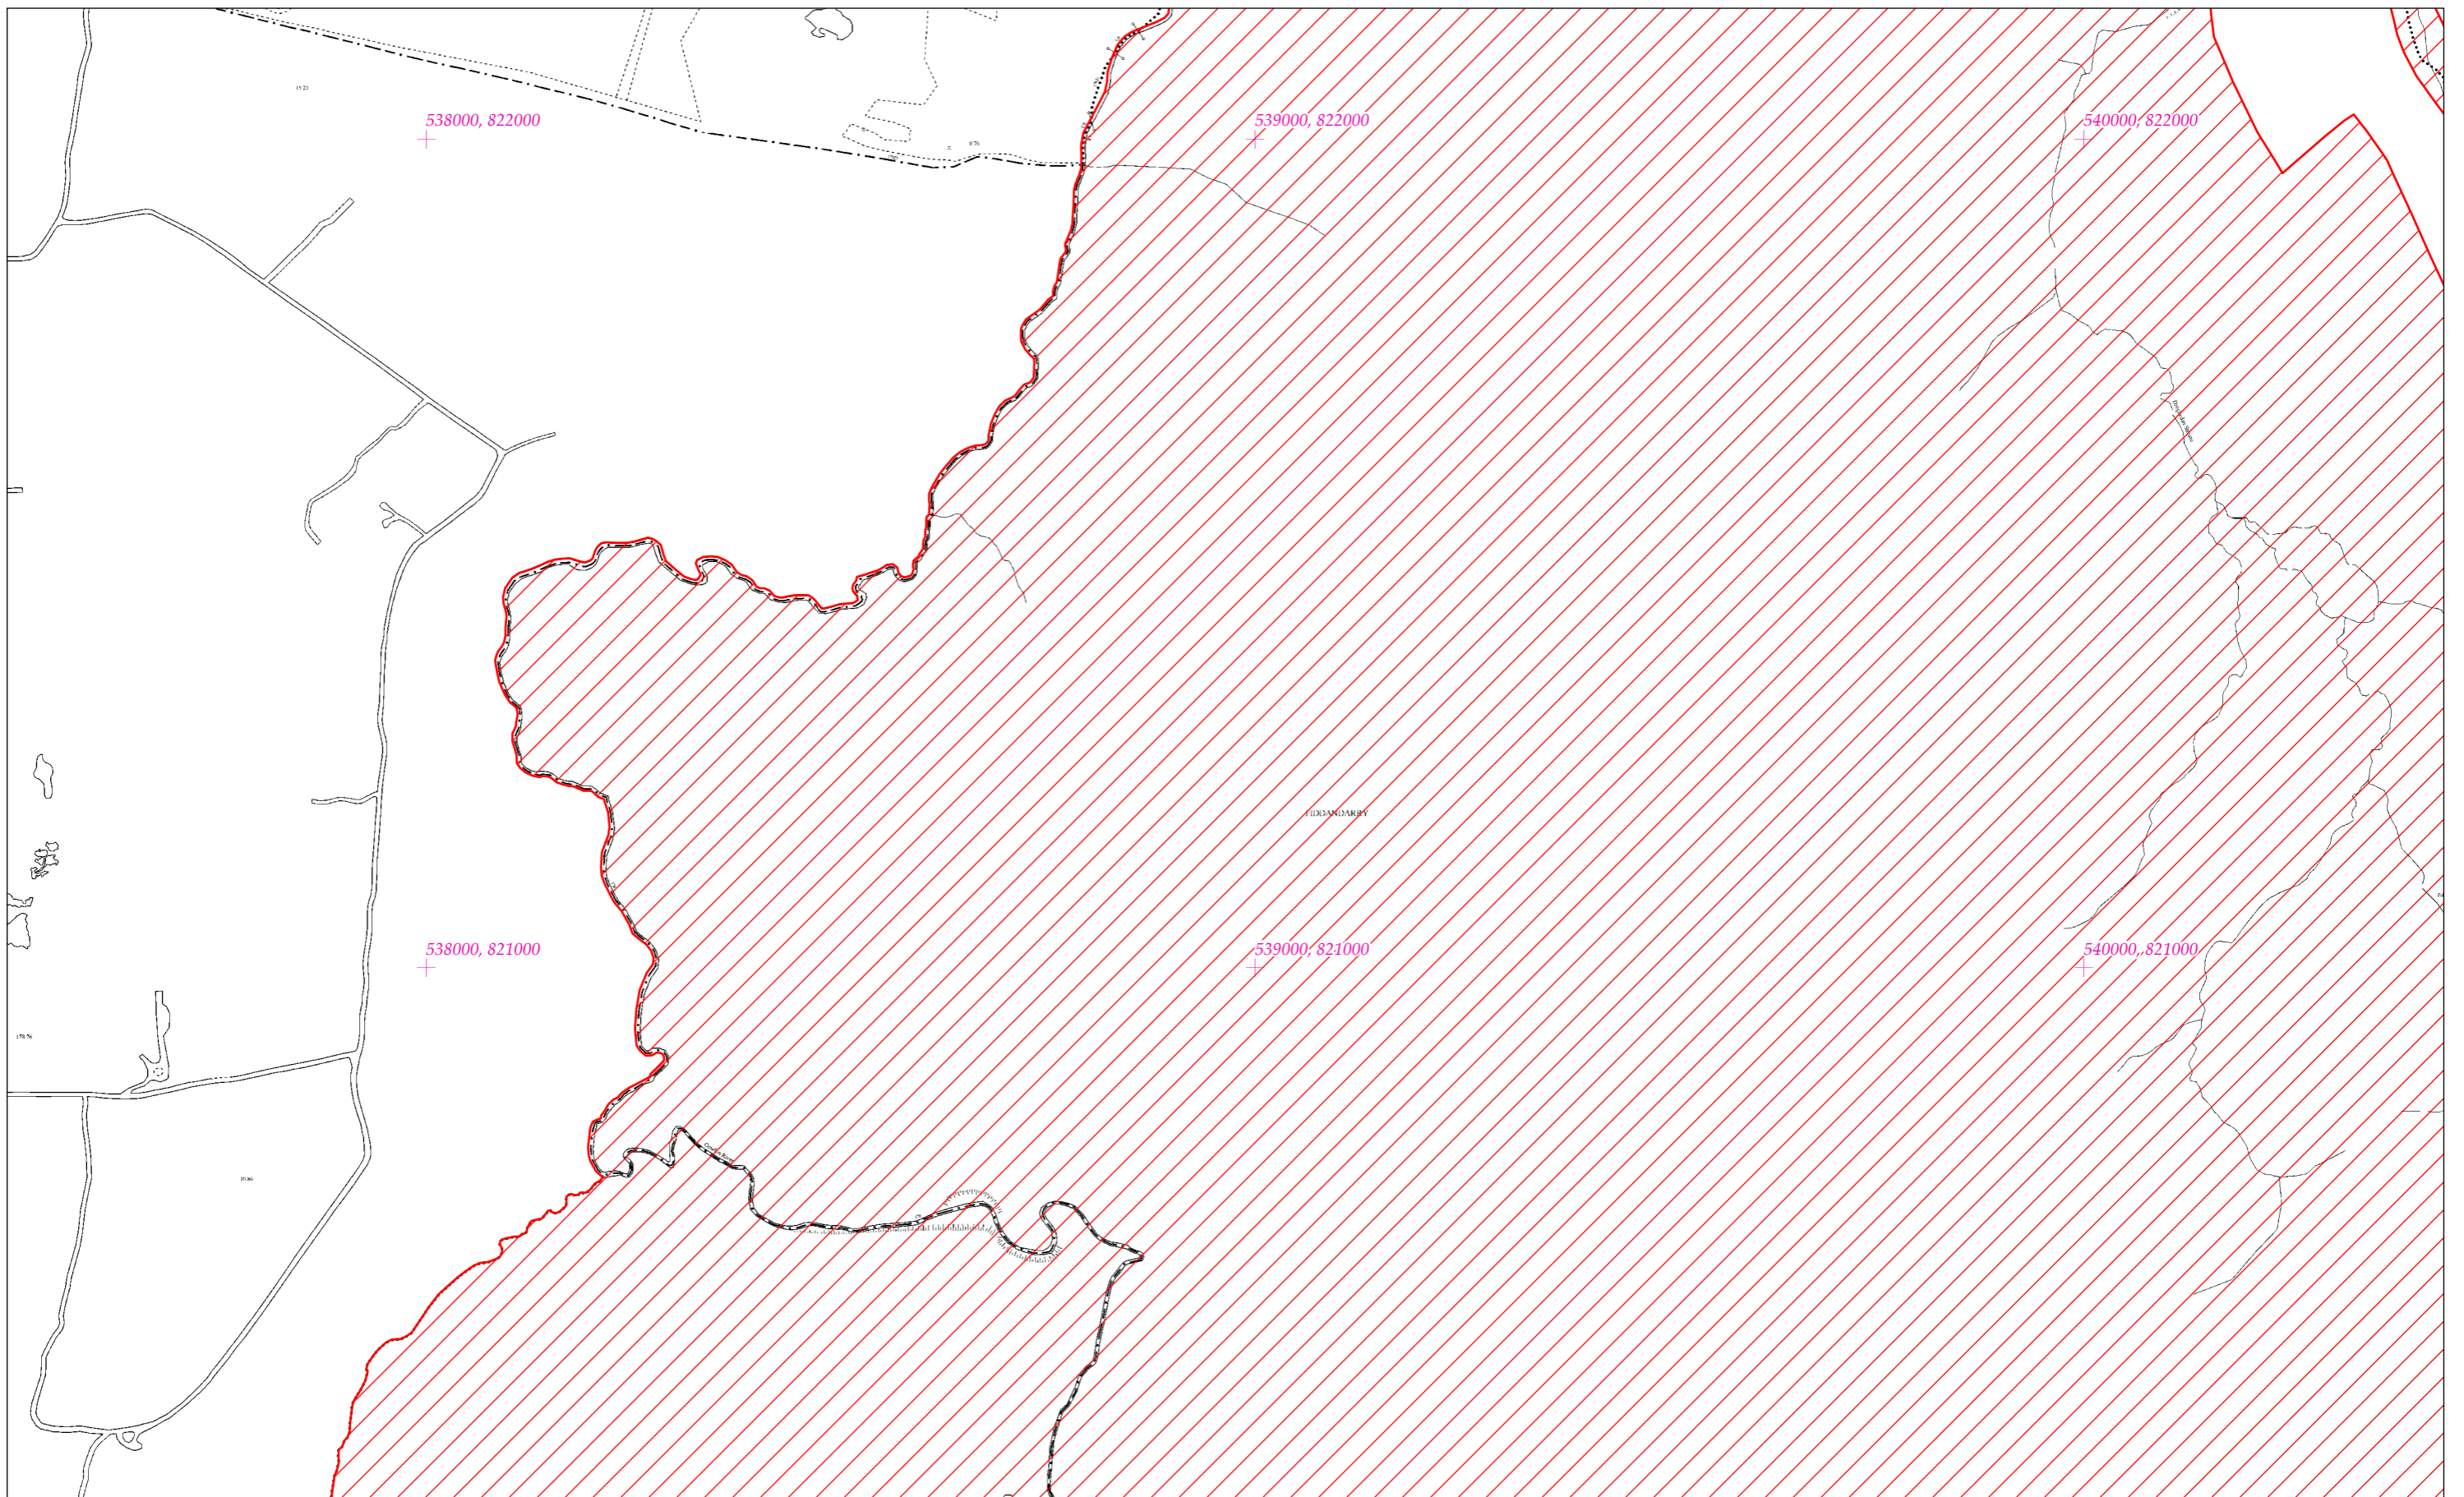

Rialachán 4(1)(b) / Regulation 4(1)(b)

Leathanach 40 de 66 (Co. Mhaigh Eo agus Co. Shligigh)
Page 40 of 66 (Co. Mayo and Co. Sligo)

LIMISTÉAR FAOI CHAOMHNÚ SPEISIALTA
SPECIAL AREA OF CONSERVATION

Suirbhéireacht Ordanáis Éireann Ceadúnas Uimhir OSI-NMA-014 © OSI / Rialtas na hÉireann
Ordnance Survey Ireland Licence No. OSI-NMA-014 © Ordnance Survey Ireland / Government of Ireland
Córas Comhordanáidí: Trasteilgean Mercator na hÉireann / Co-ordinate System: Irish Transverse Mercator

LCS Phortach Shliabh Gamh
Ox Mountains Bogs SAC
1:5000 O.S. TILE 1320b 40 of 66

SITE CODE
002006

Leagan / Version: 3.02
Arna chló an / Printed on: 09/09/2021