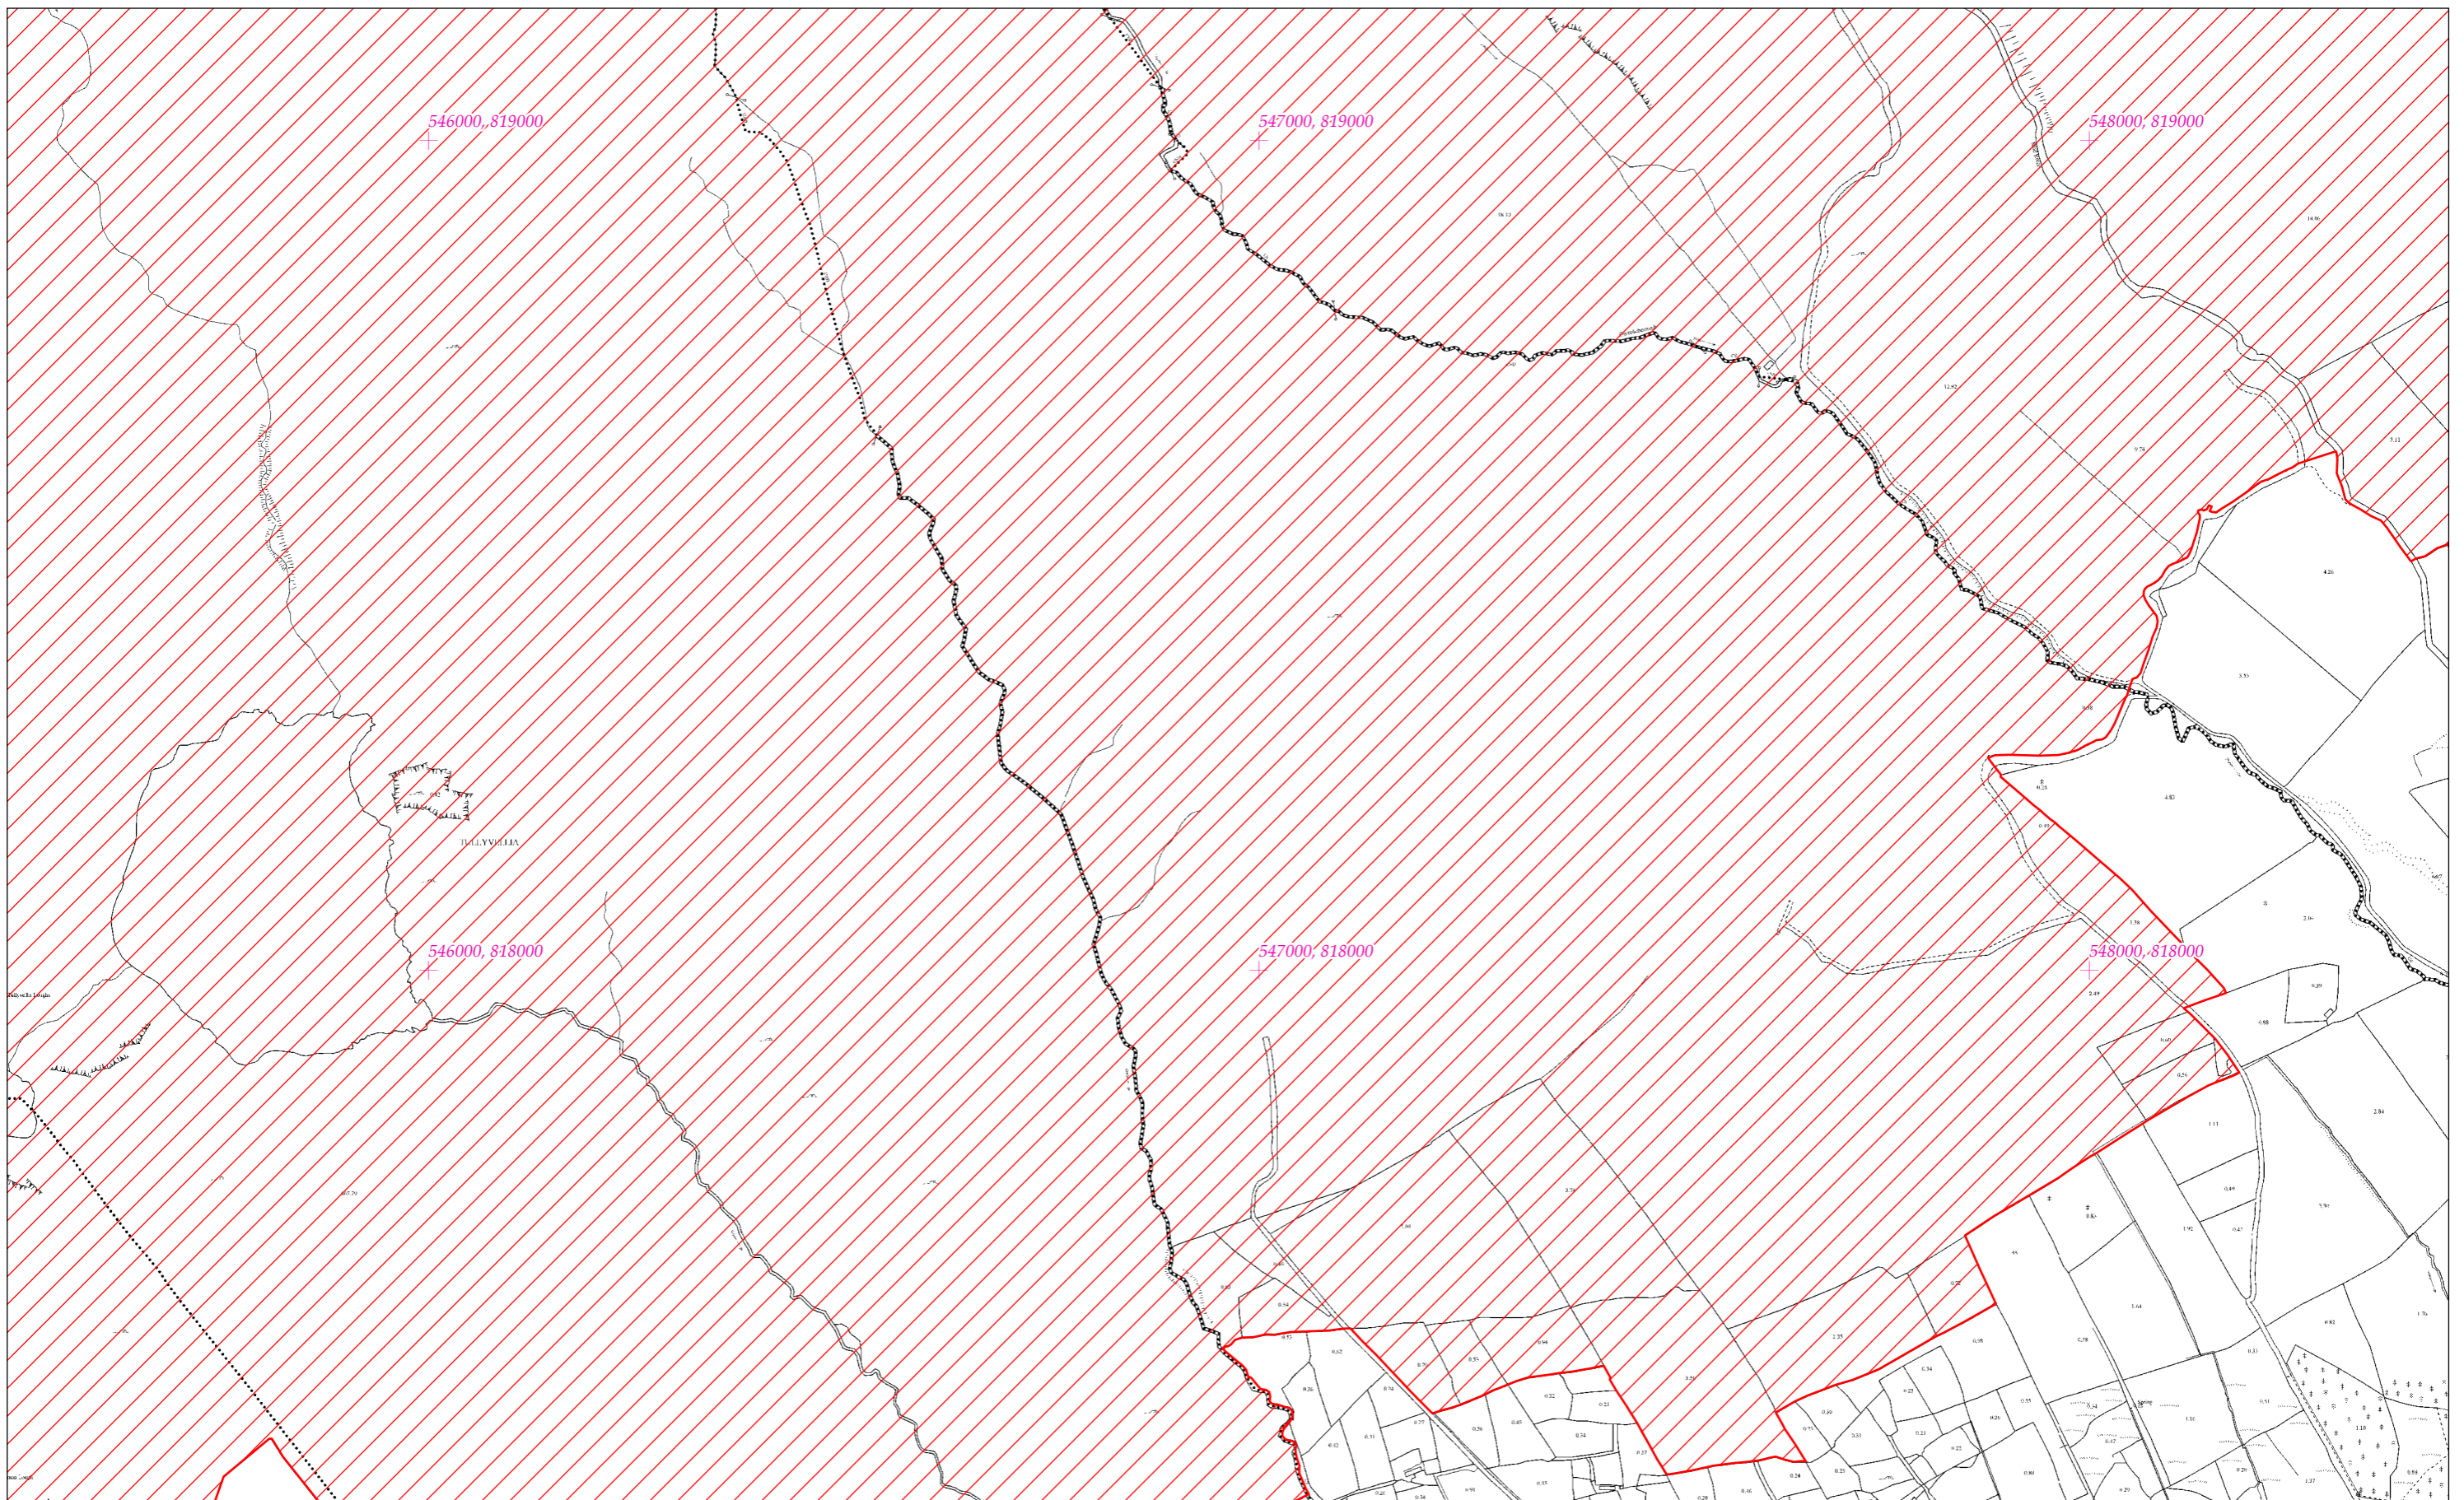

LCS Phortach Shliabh Gamh  
Ox Mountains Bogs SAC  
1:5000 O.S. TILE 1391a 61 of 66

SITE CODE  
002006

Leagan / Version: 3.02  
Arna chló an / Printed on: 09/09/2021

Rialachán 4(1)(b) / Regulation 4(1)(b)