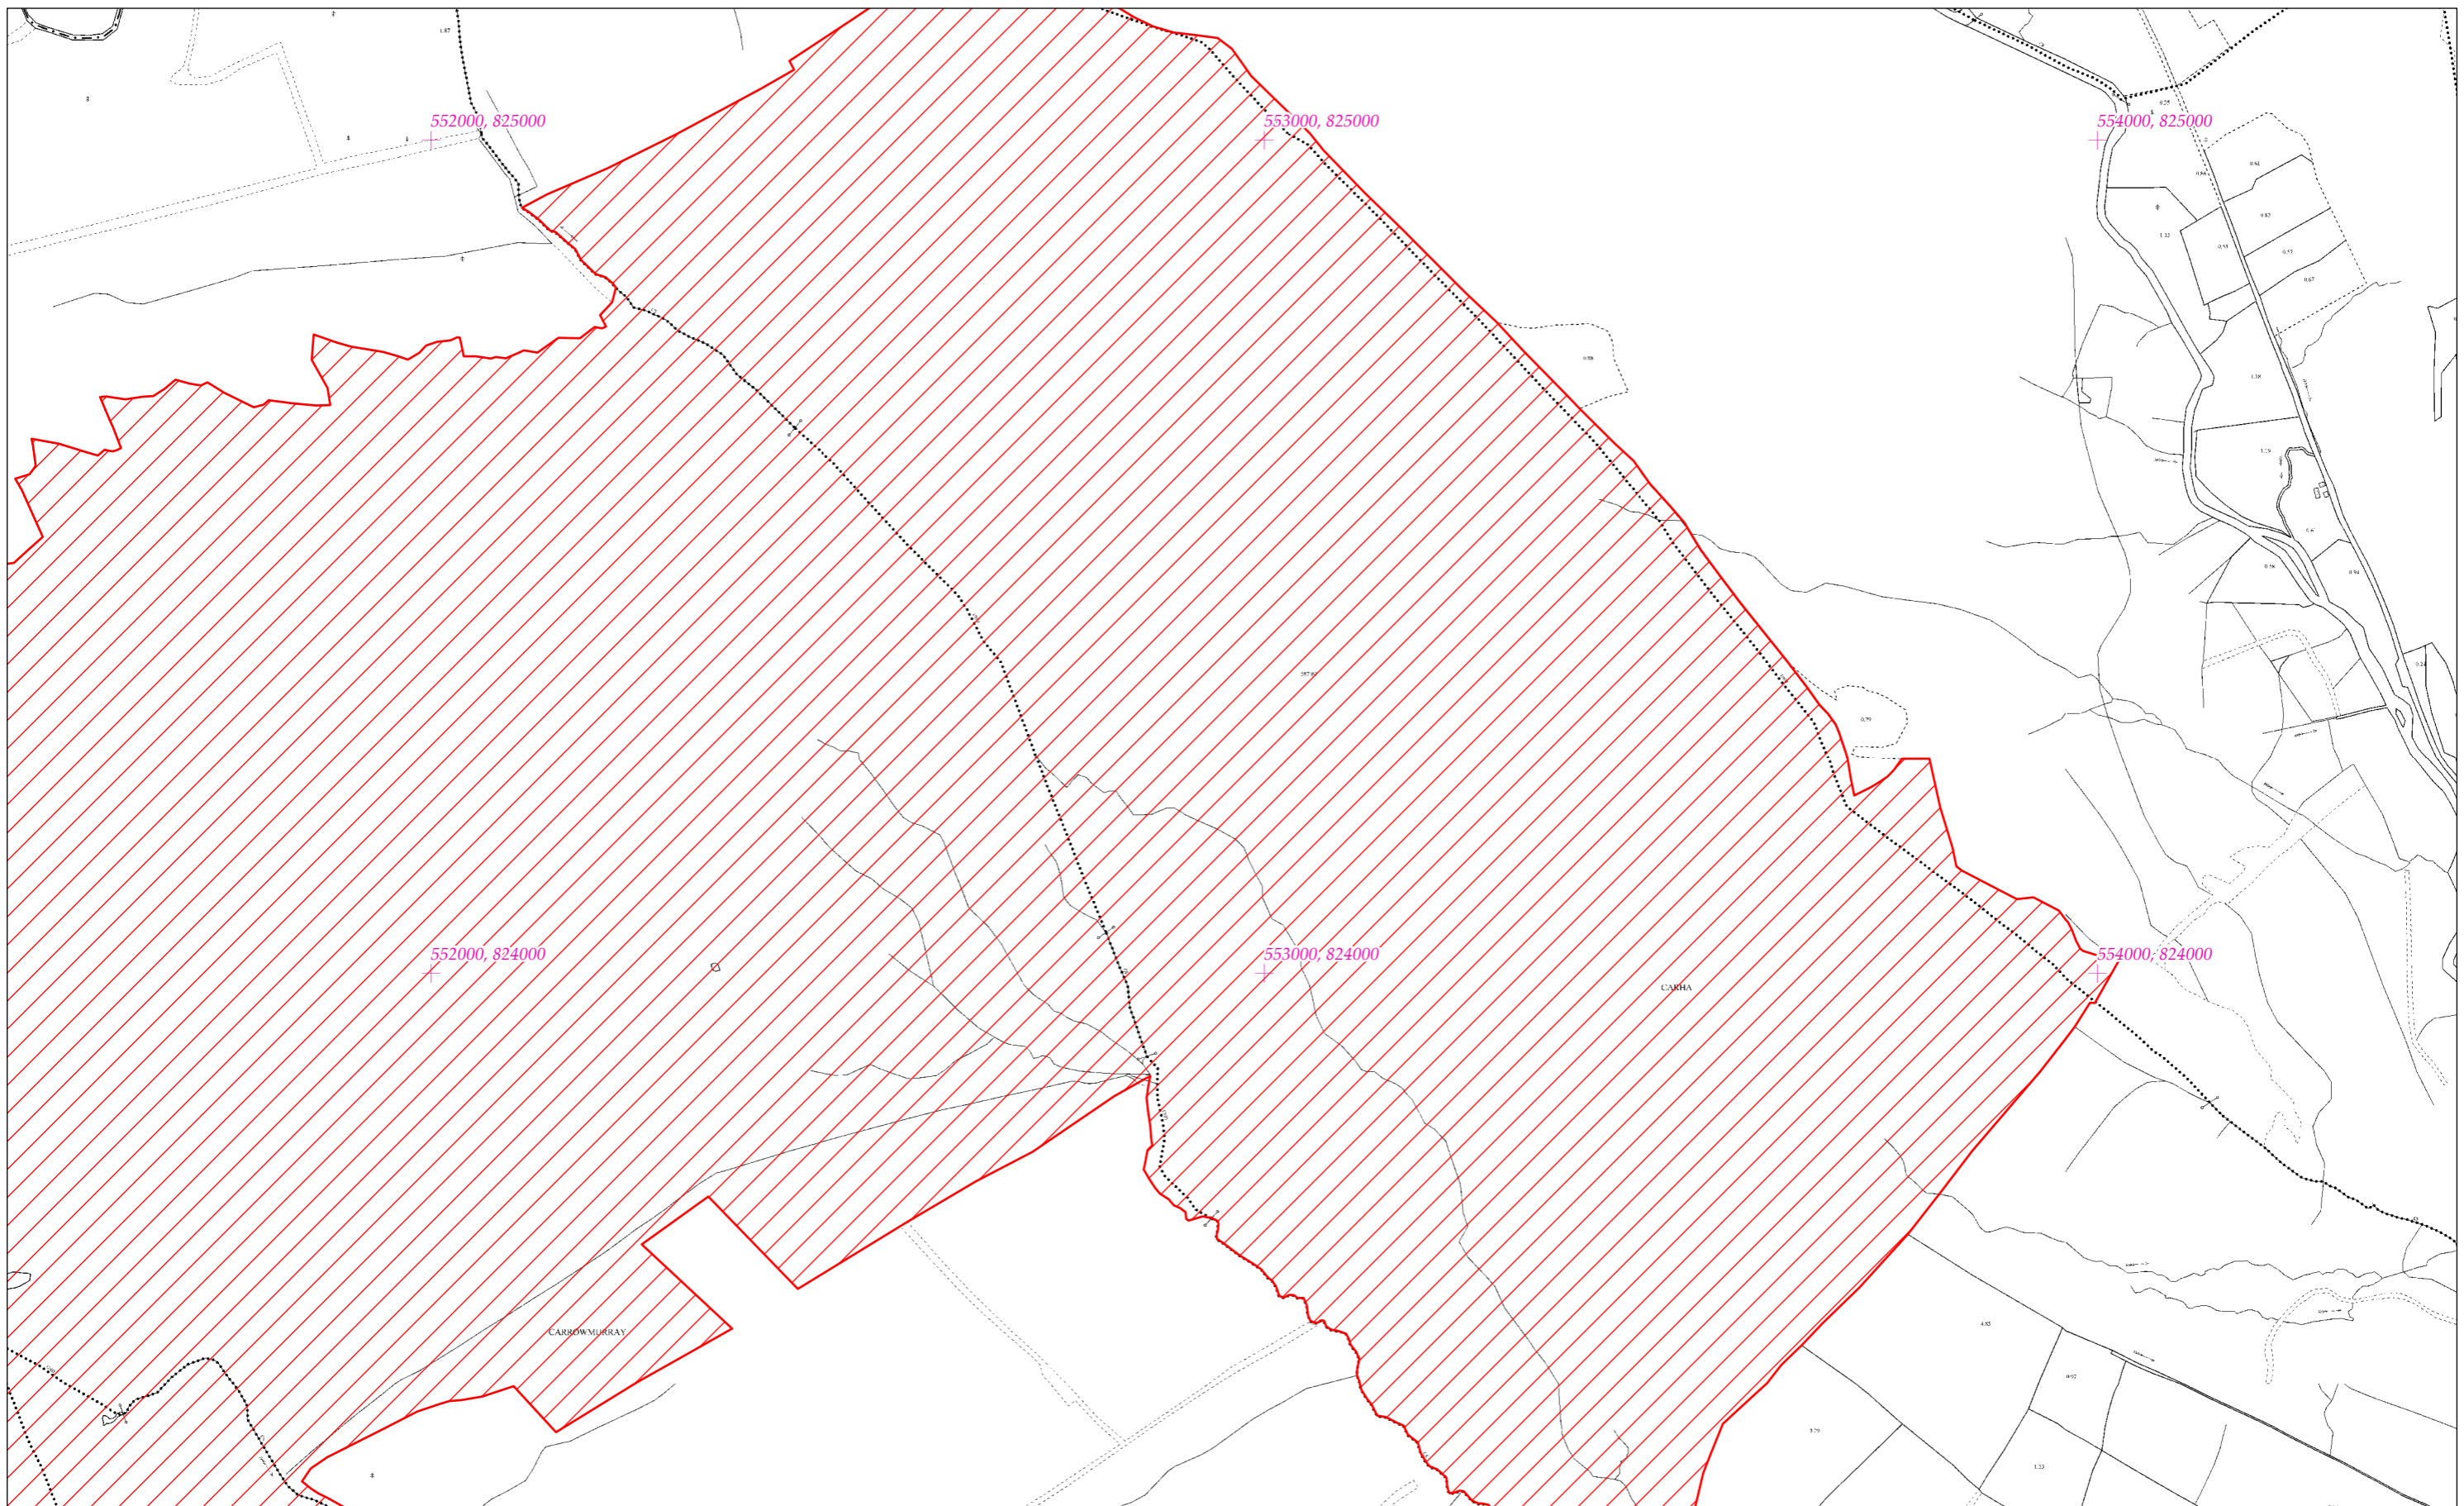

LCS Phortach Shliabh Gamh  
Ox Mountains Bogs SAC  
1:5000 O.S. TILE 1254d 35 of 66

SITE CODE  
002006

Leagan / Version: 3.02  
Arna chló an / Printed on: 09/09/2021

Rialachán 4(1)(b) / Regulation 4(1)(b)