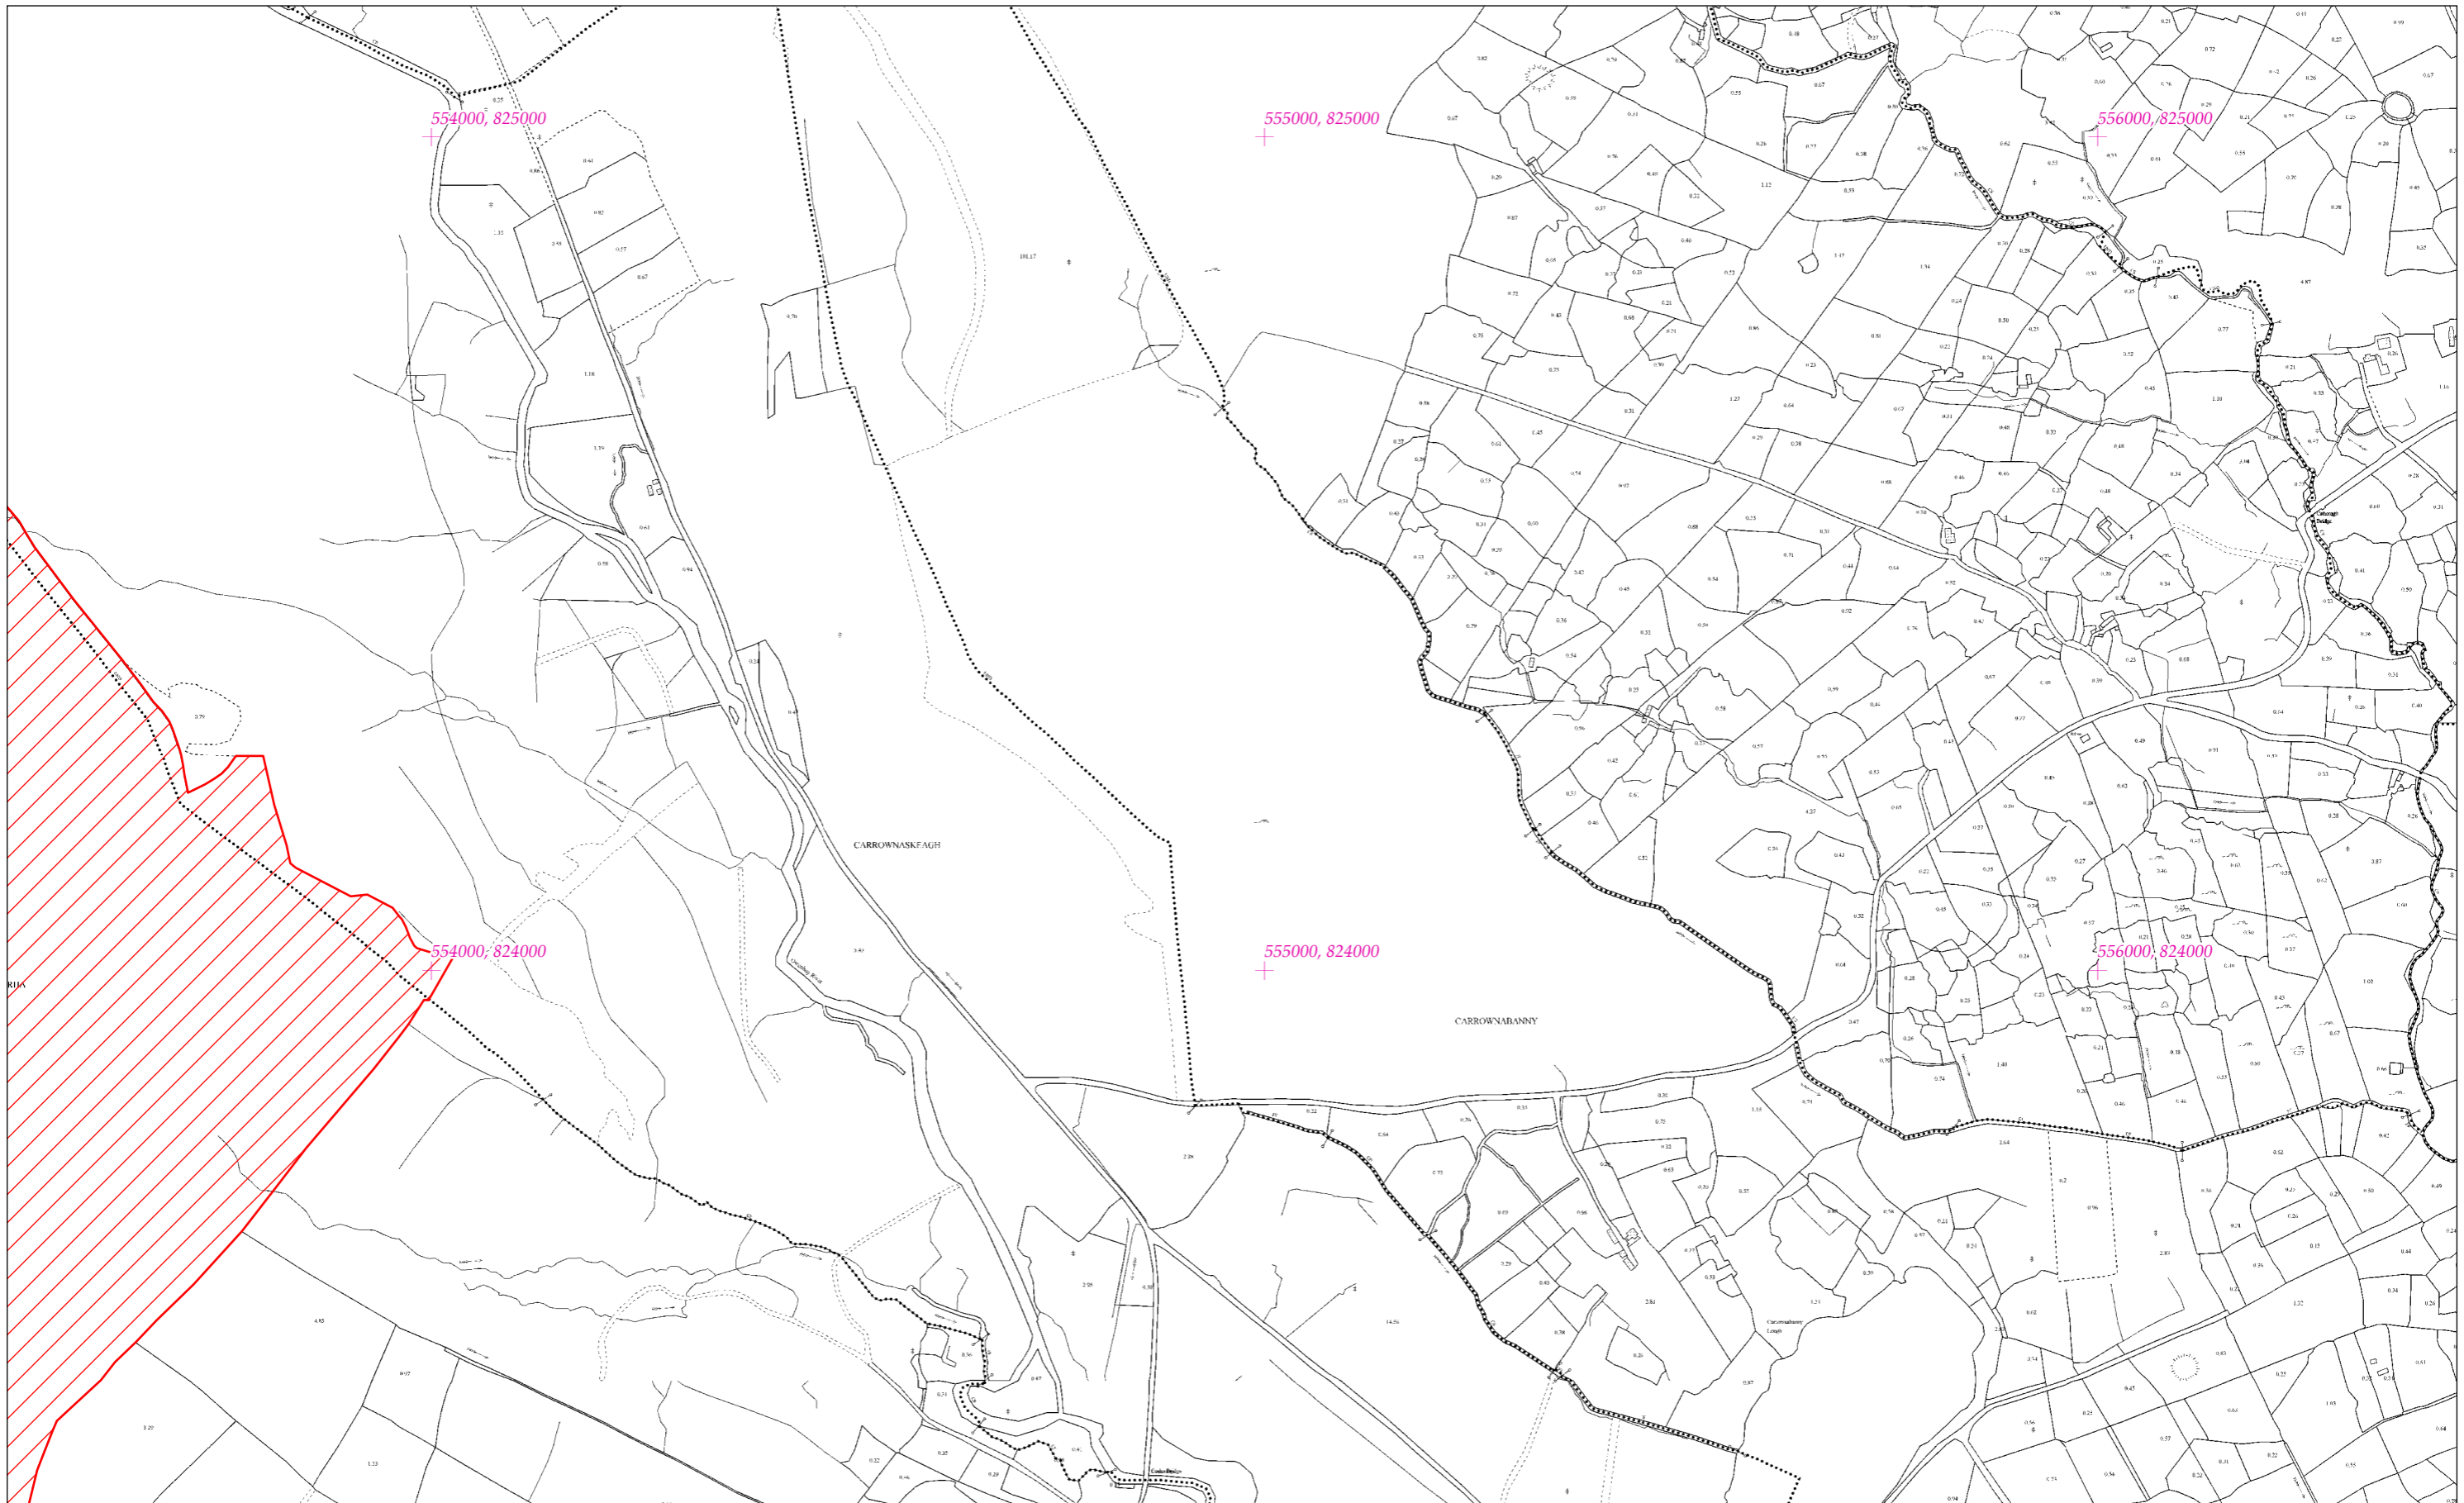

LCS Phortach Shliabh Gamh  
Ox Mountains Bogs SAC  
1:5000 O.S. TILE 1255a 36 of 66

SITE CODE  
002006

Leagan / Version: 3.02  
Arna chló an / Printed on: 09/09/2021

Rialachán 4(1)(b) / Regulation 4(1)(b)