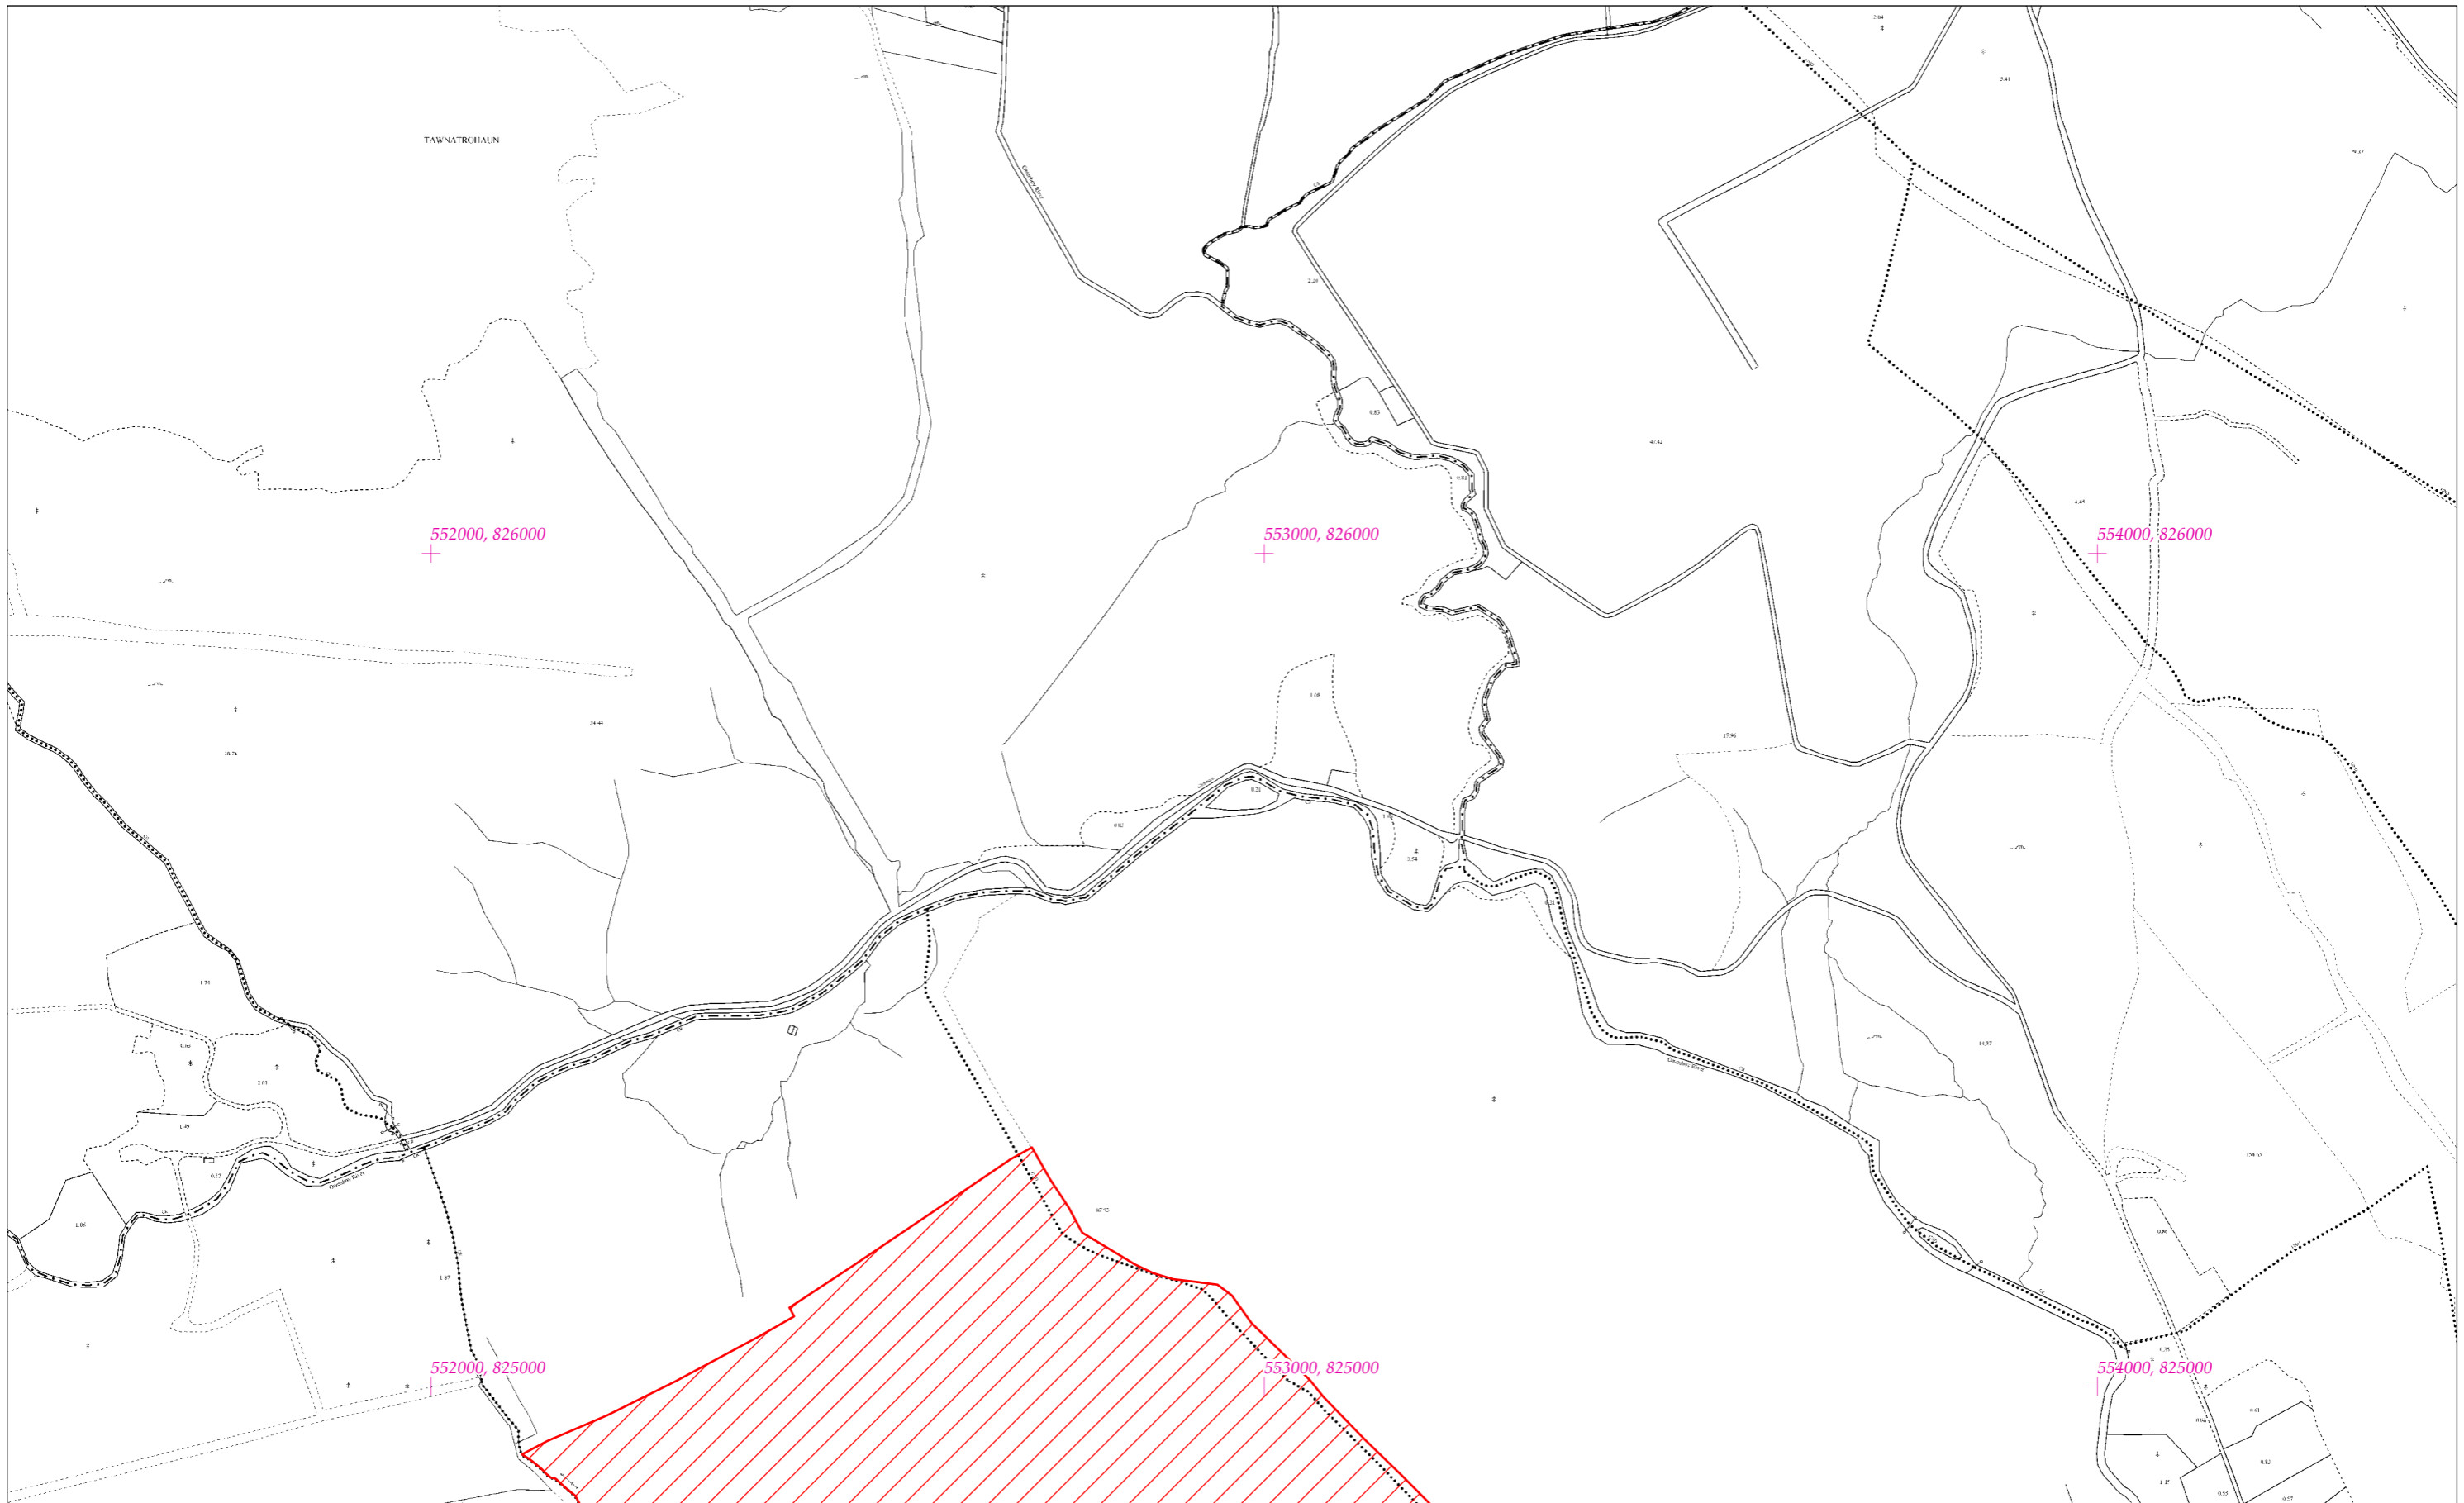

LCS Phortach Shliabh Gamh  
 Ox Mountains Bogs SAC  
 1:5000 O.S. TILE 1188d 19 of 66

SITE CODE  
 002006

Leagan / Version: 3.02  
 Arna chló an / Printed on: 09/09/2021

Rialachán 4(1)(b) / Regulation 4(1)(b)