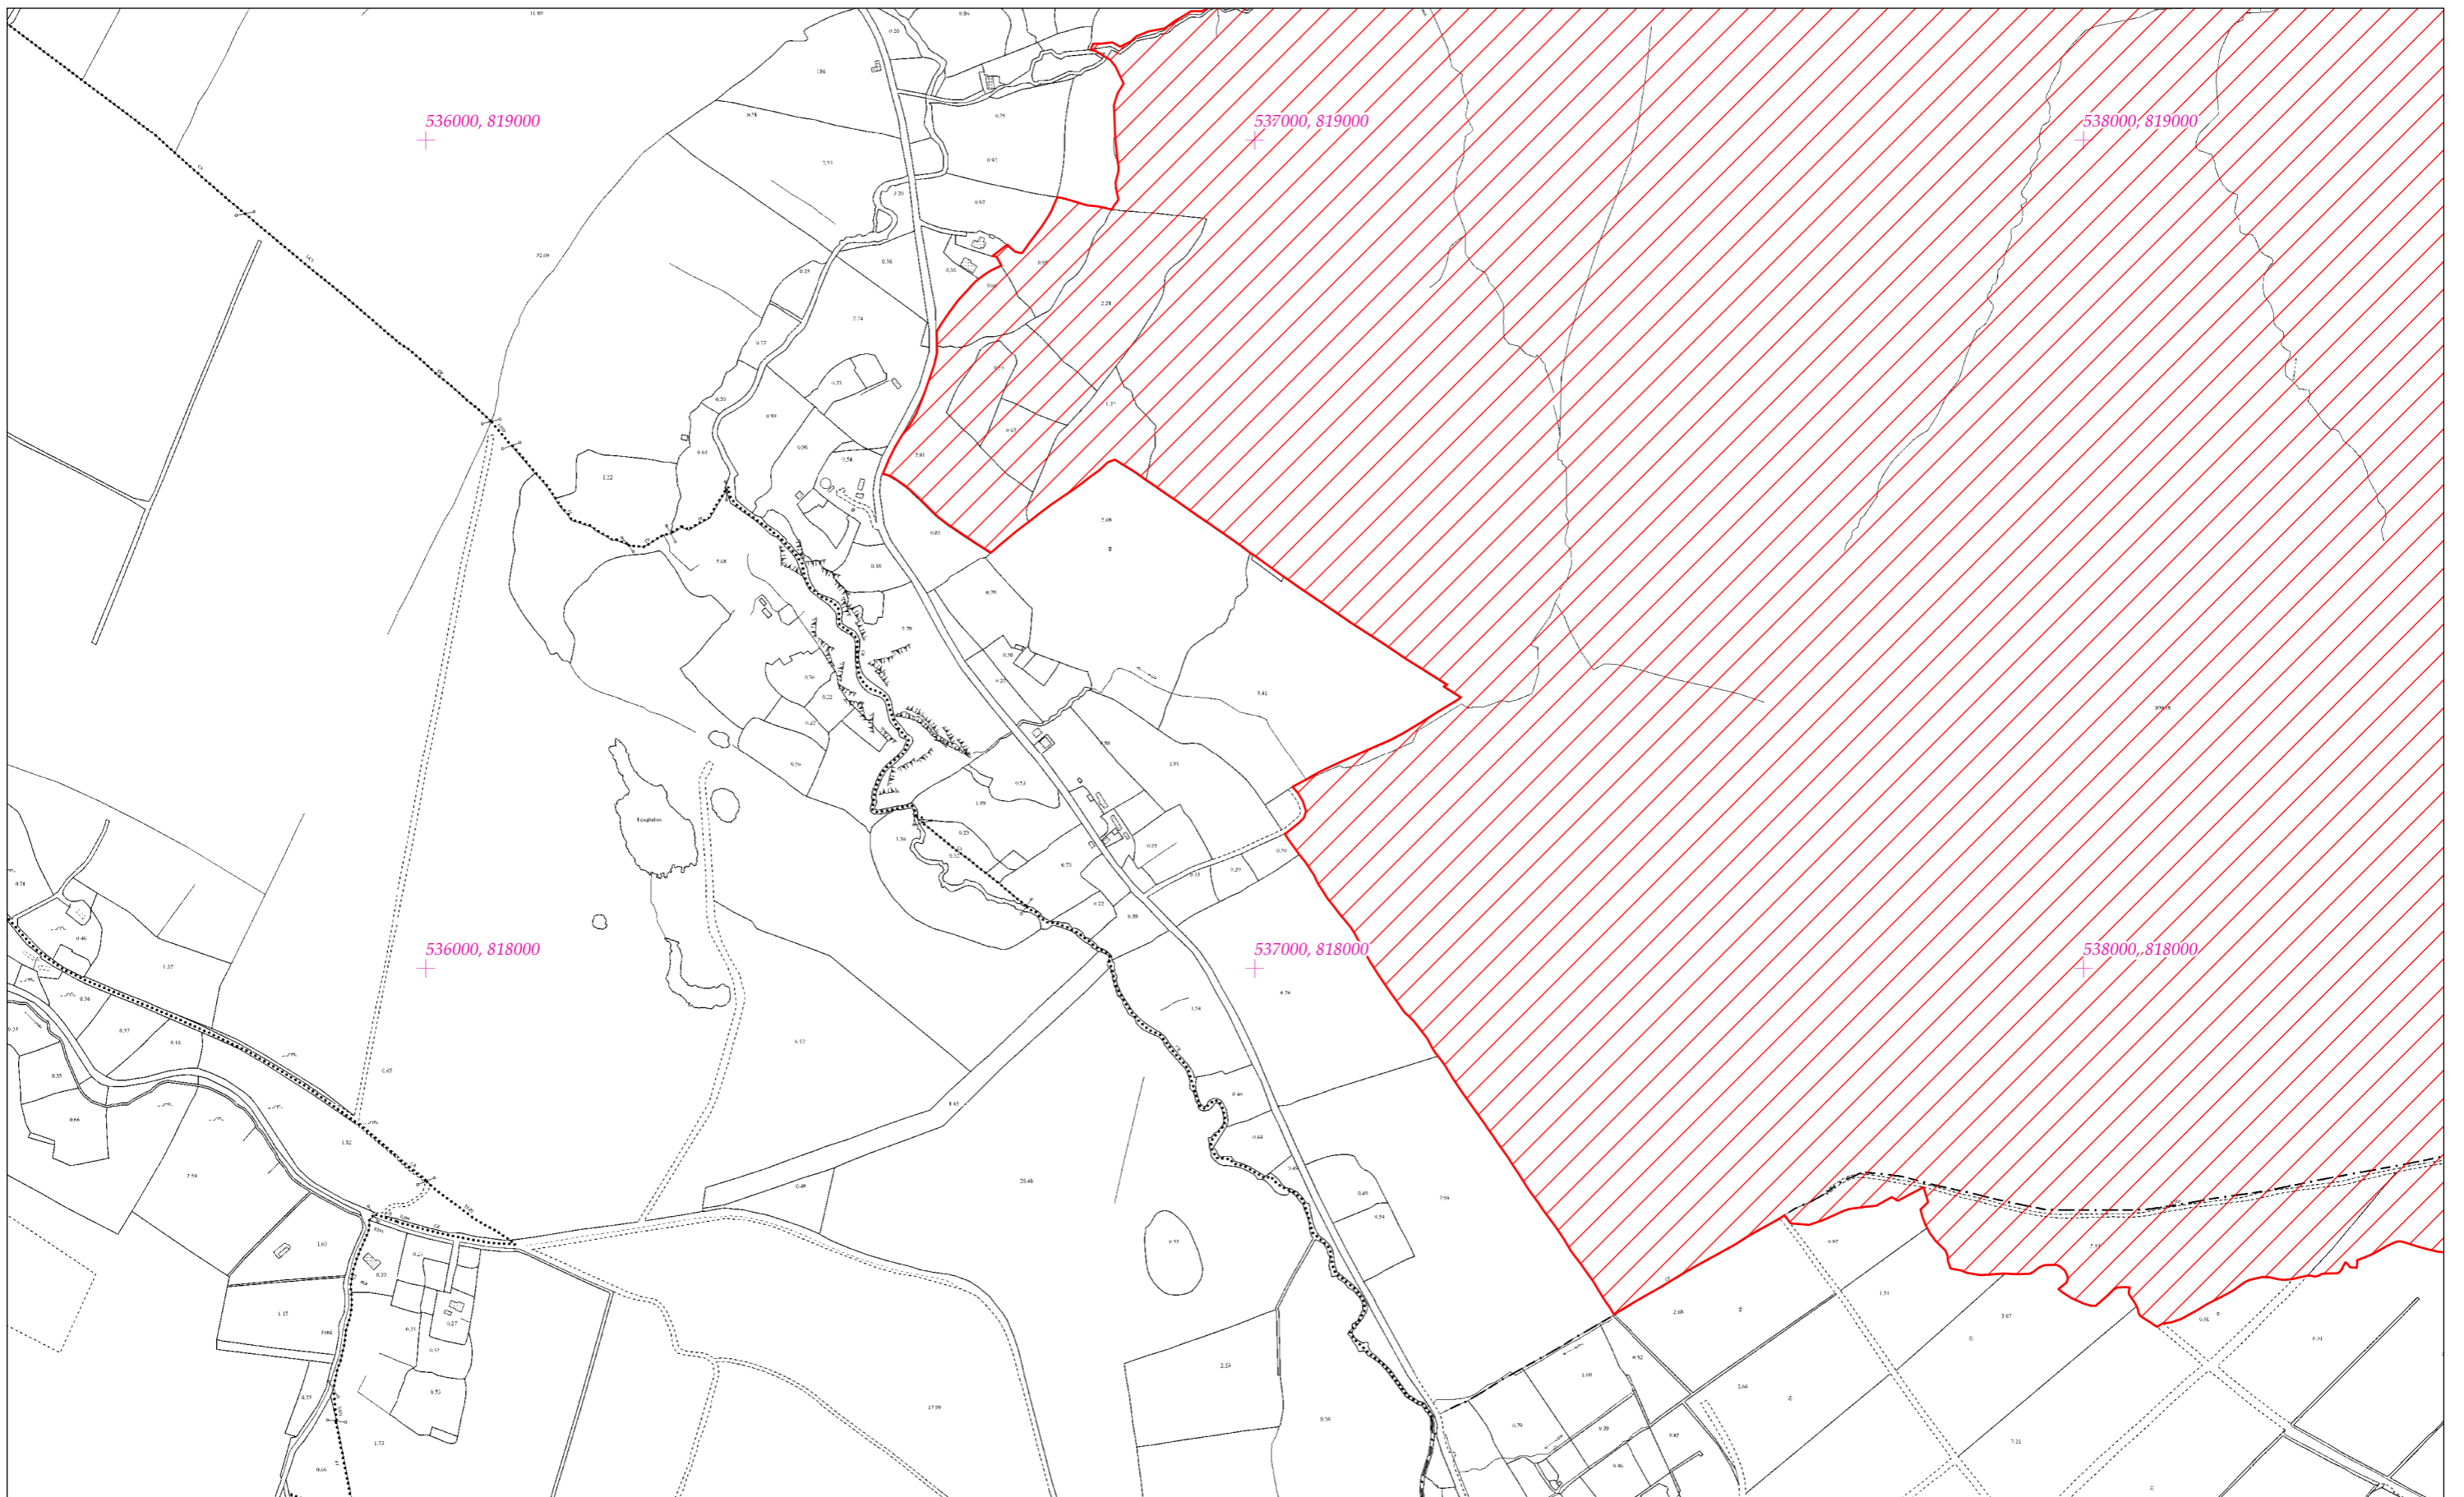

LCS Phortach Shliabh Gamh  
Ox Mountains Bogs SAC  
1:5000 O.S. TILE 1324a 55 of 66

SITE CODE  
002006

Leagan / Version: 3.02  
Arna chló an / Printed on: 09/09/2021

Rialachán 4(1)(b) / Regulation 4(1)(b)