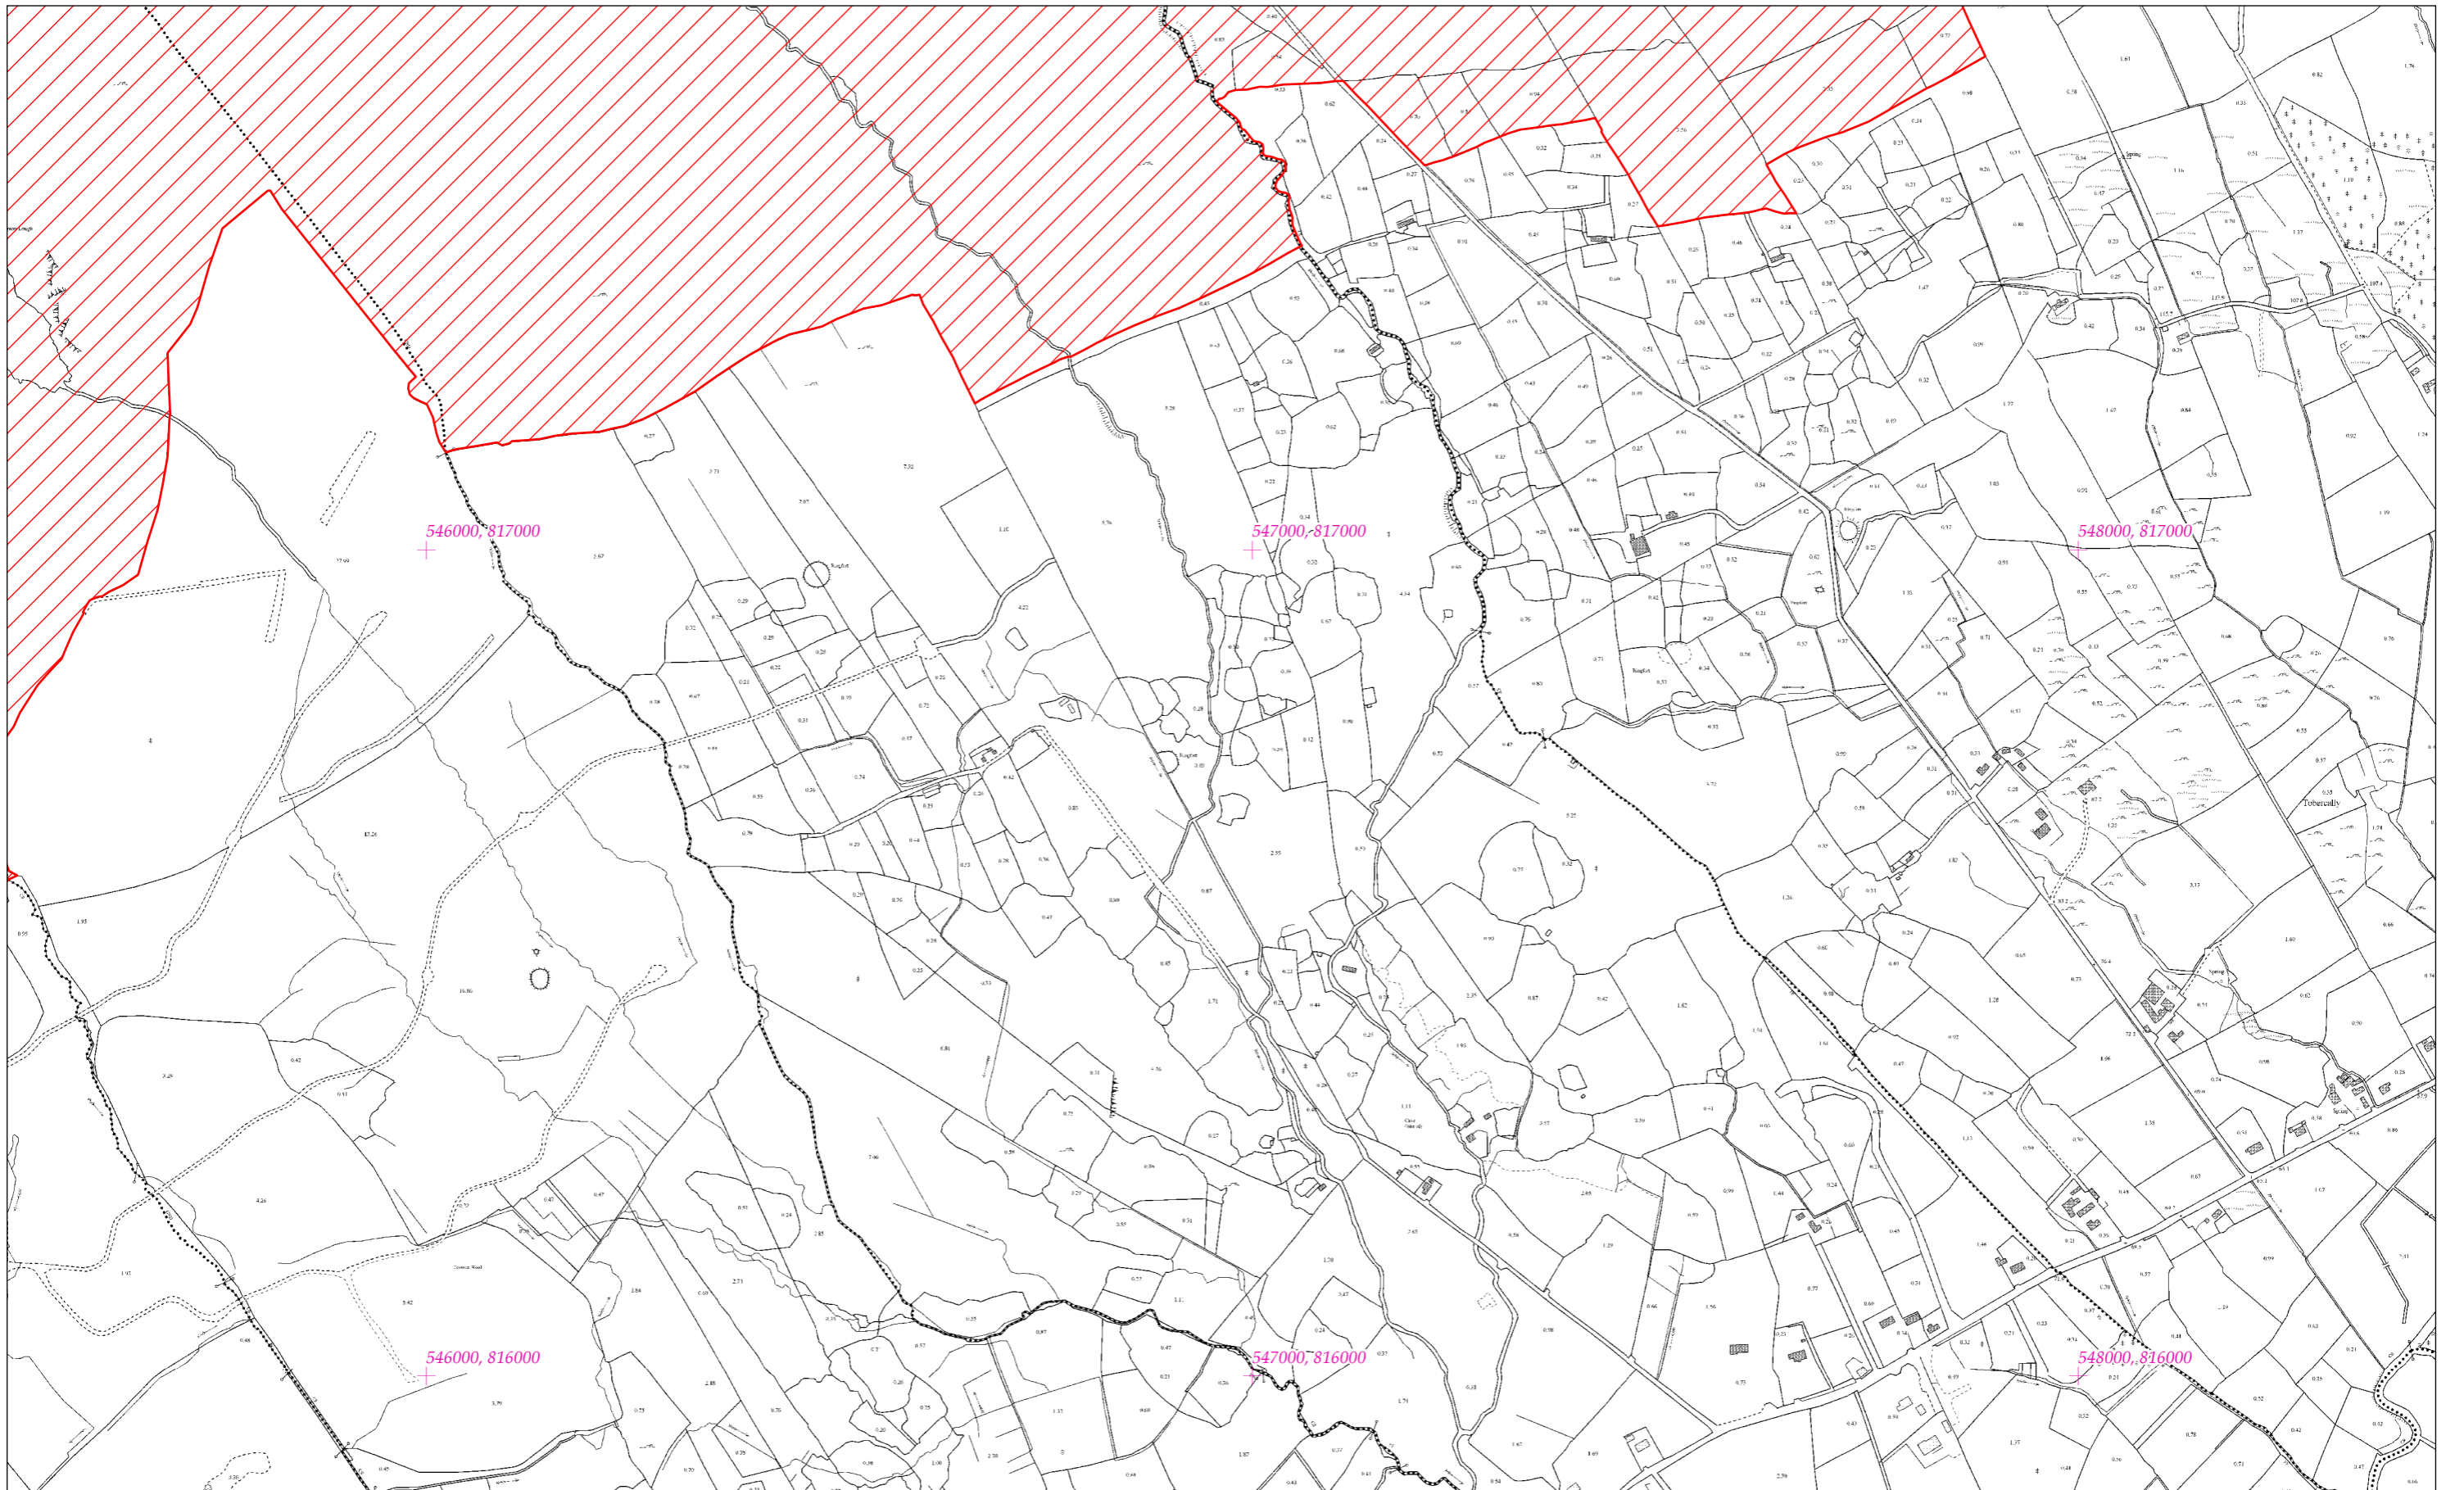

LCS Phortach Shliabh Gamh  
Ox Mountains Bogs SAC  
1:5000 O.S. TILE 1391c 63 of 66

SITE CODE  
002006

Leagan / Version: 3.02  
Arna chló an / Printed on: 09/09/2021

Rialachán 4(1)(b) / Regulation 4(1)(b)