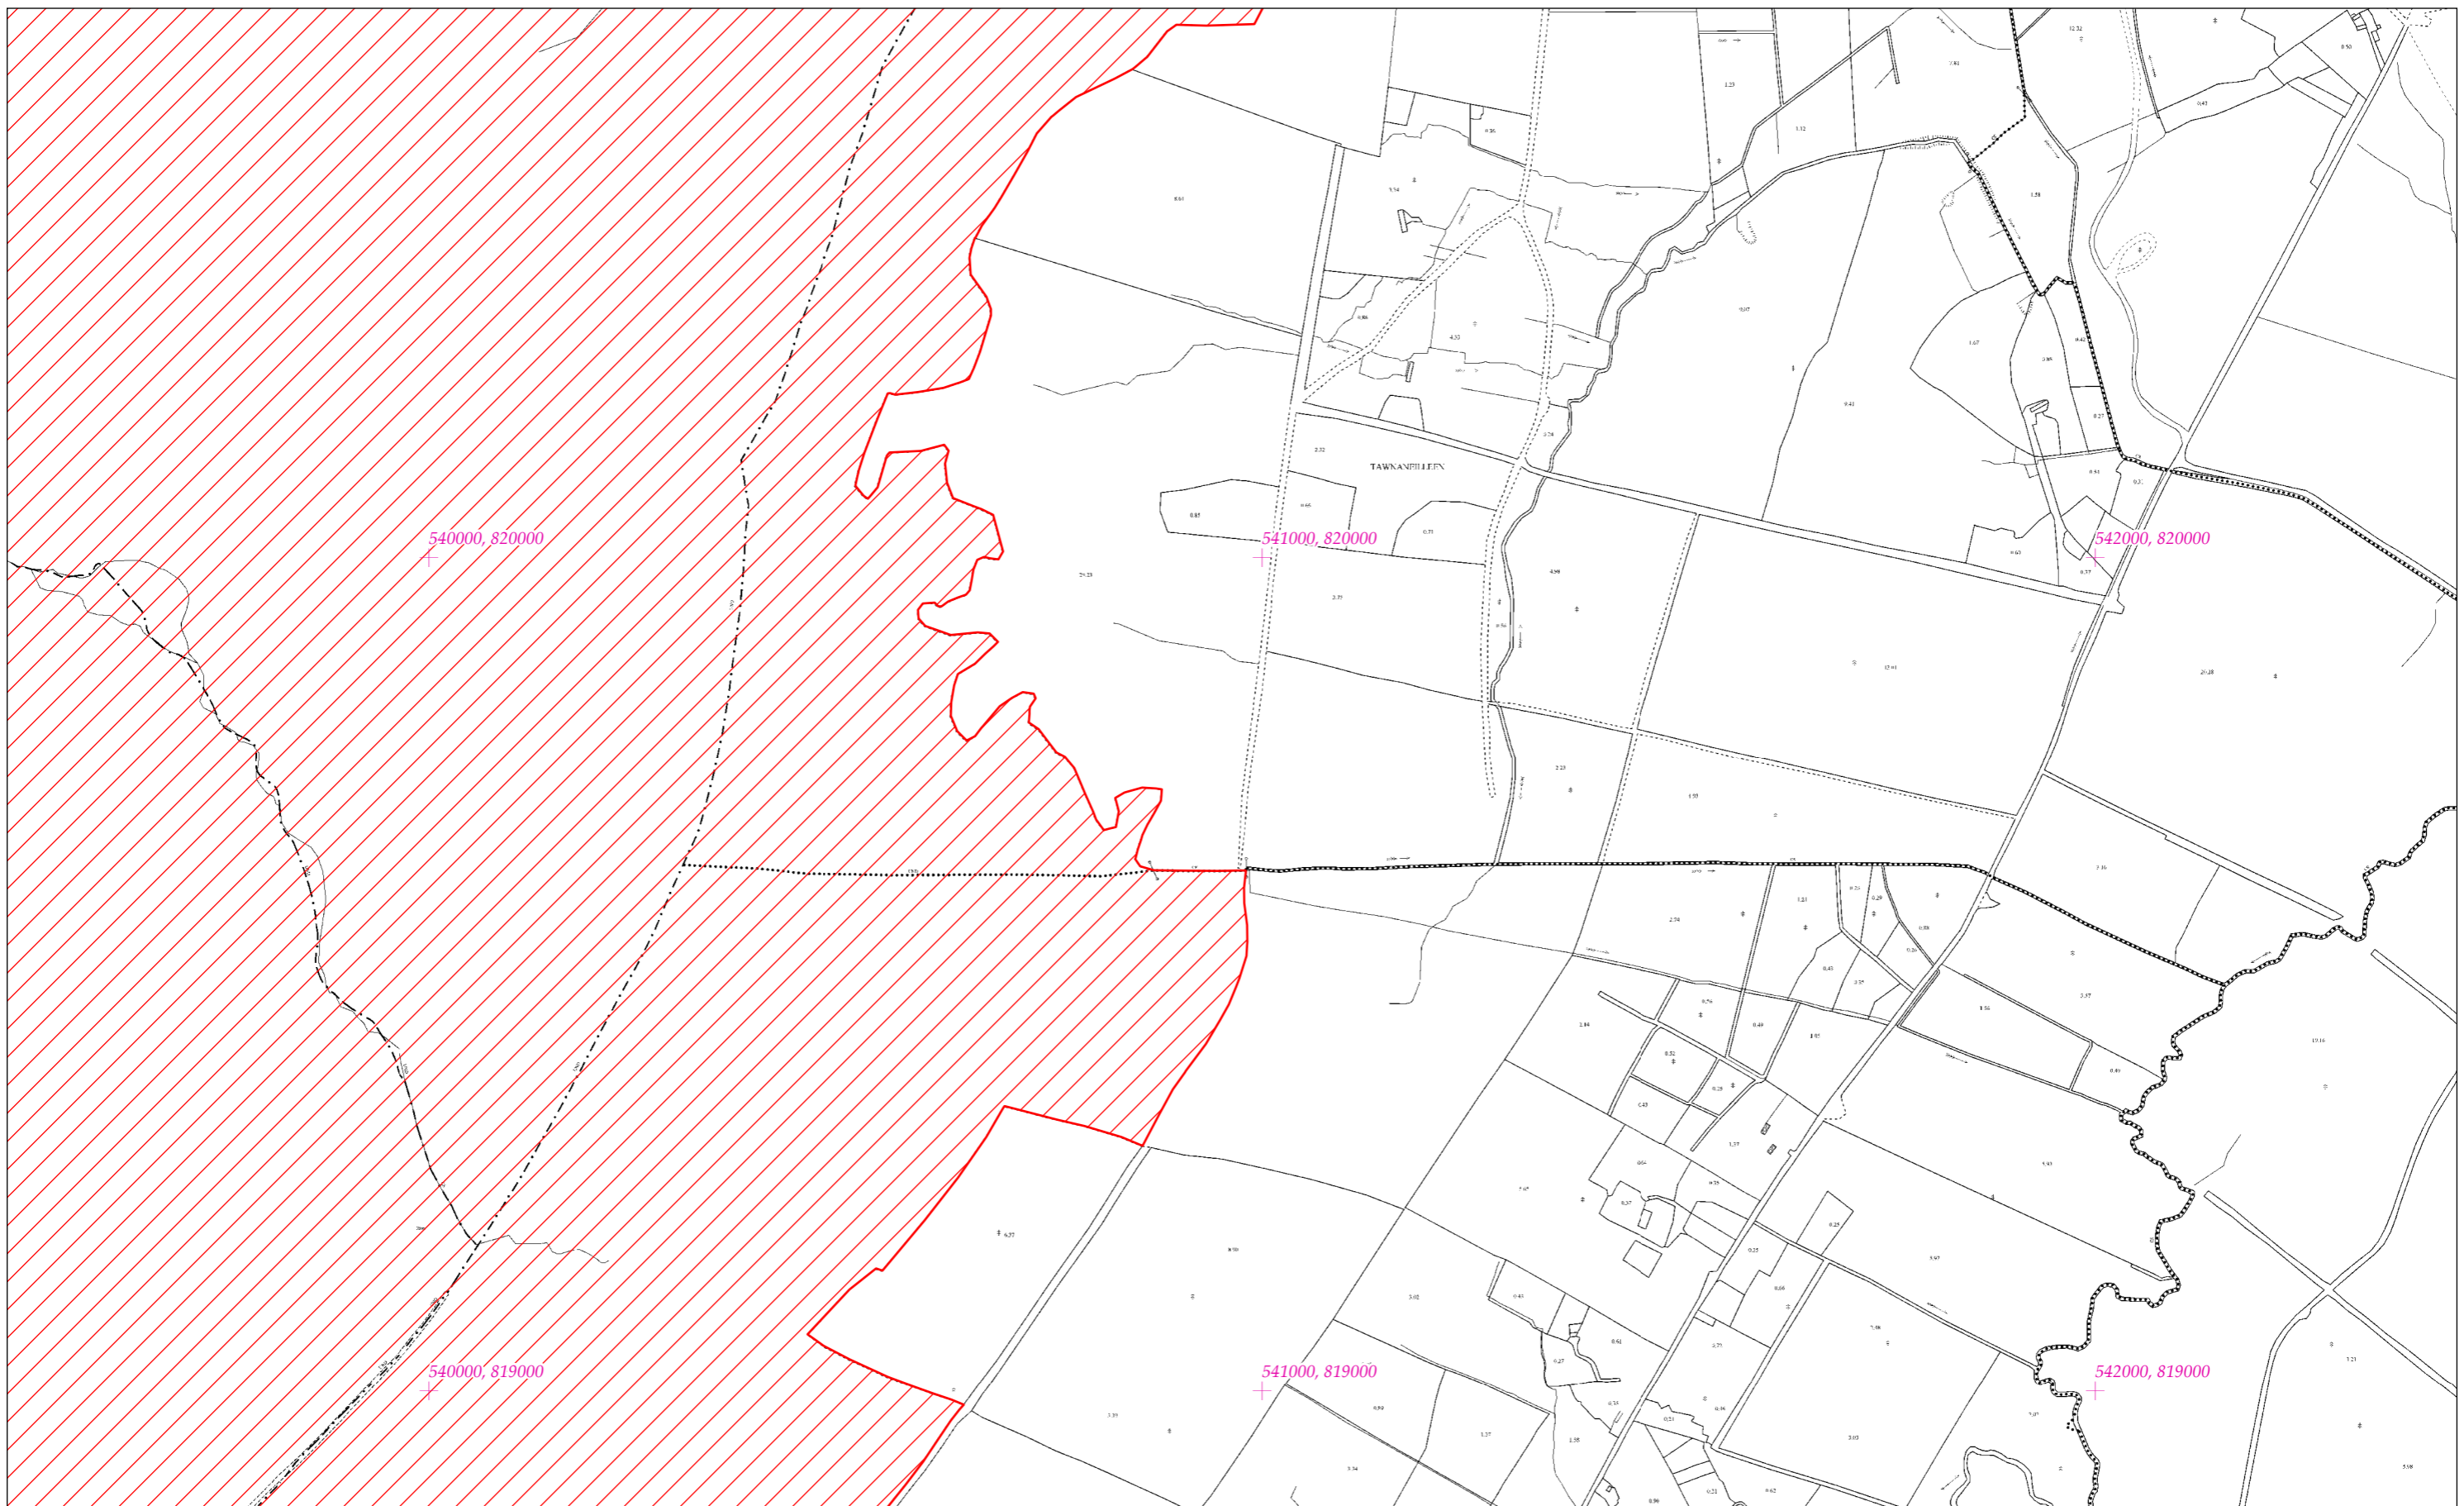

LCS Phortach Shliabh Gamh  
Ox Mountains Bogs SAC  
1:5000 O.S. TILE 1321b 44 of 66

SITE CODE  
002006

Leagan / Version: 3.02  
Arna chló an / Printed on: 09/09/2021

Rialachán 4(1)(b) / Regulation 4(1)(b)