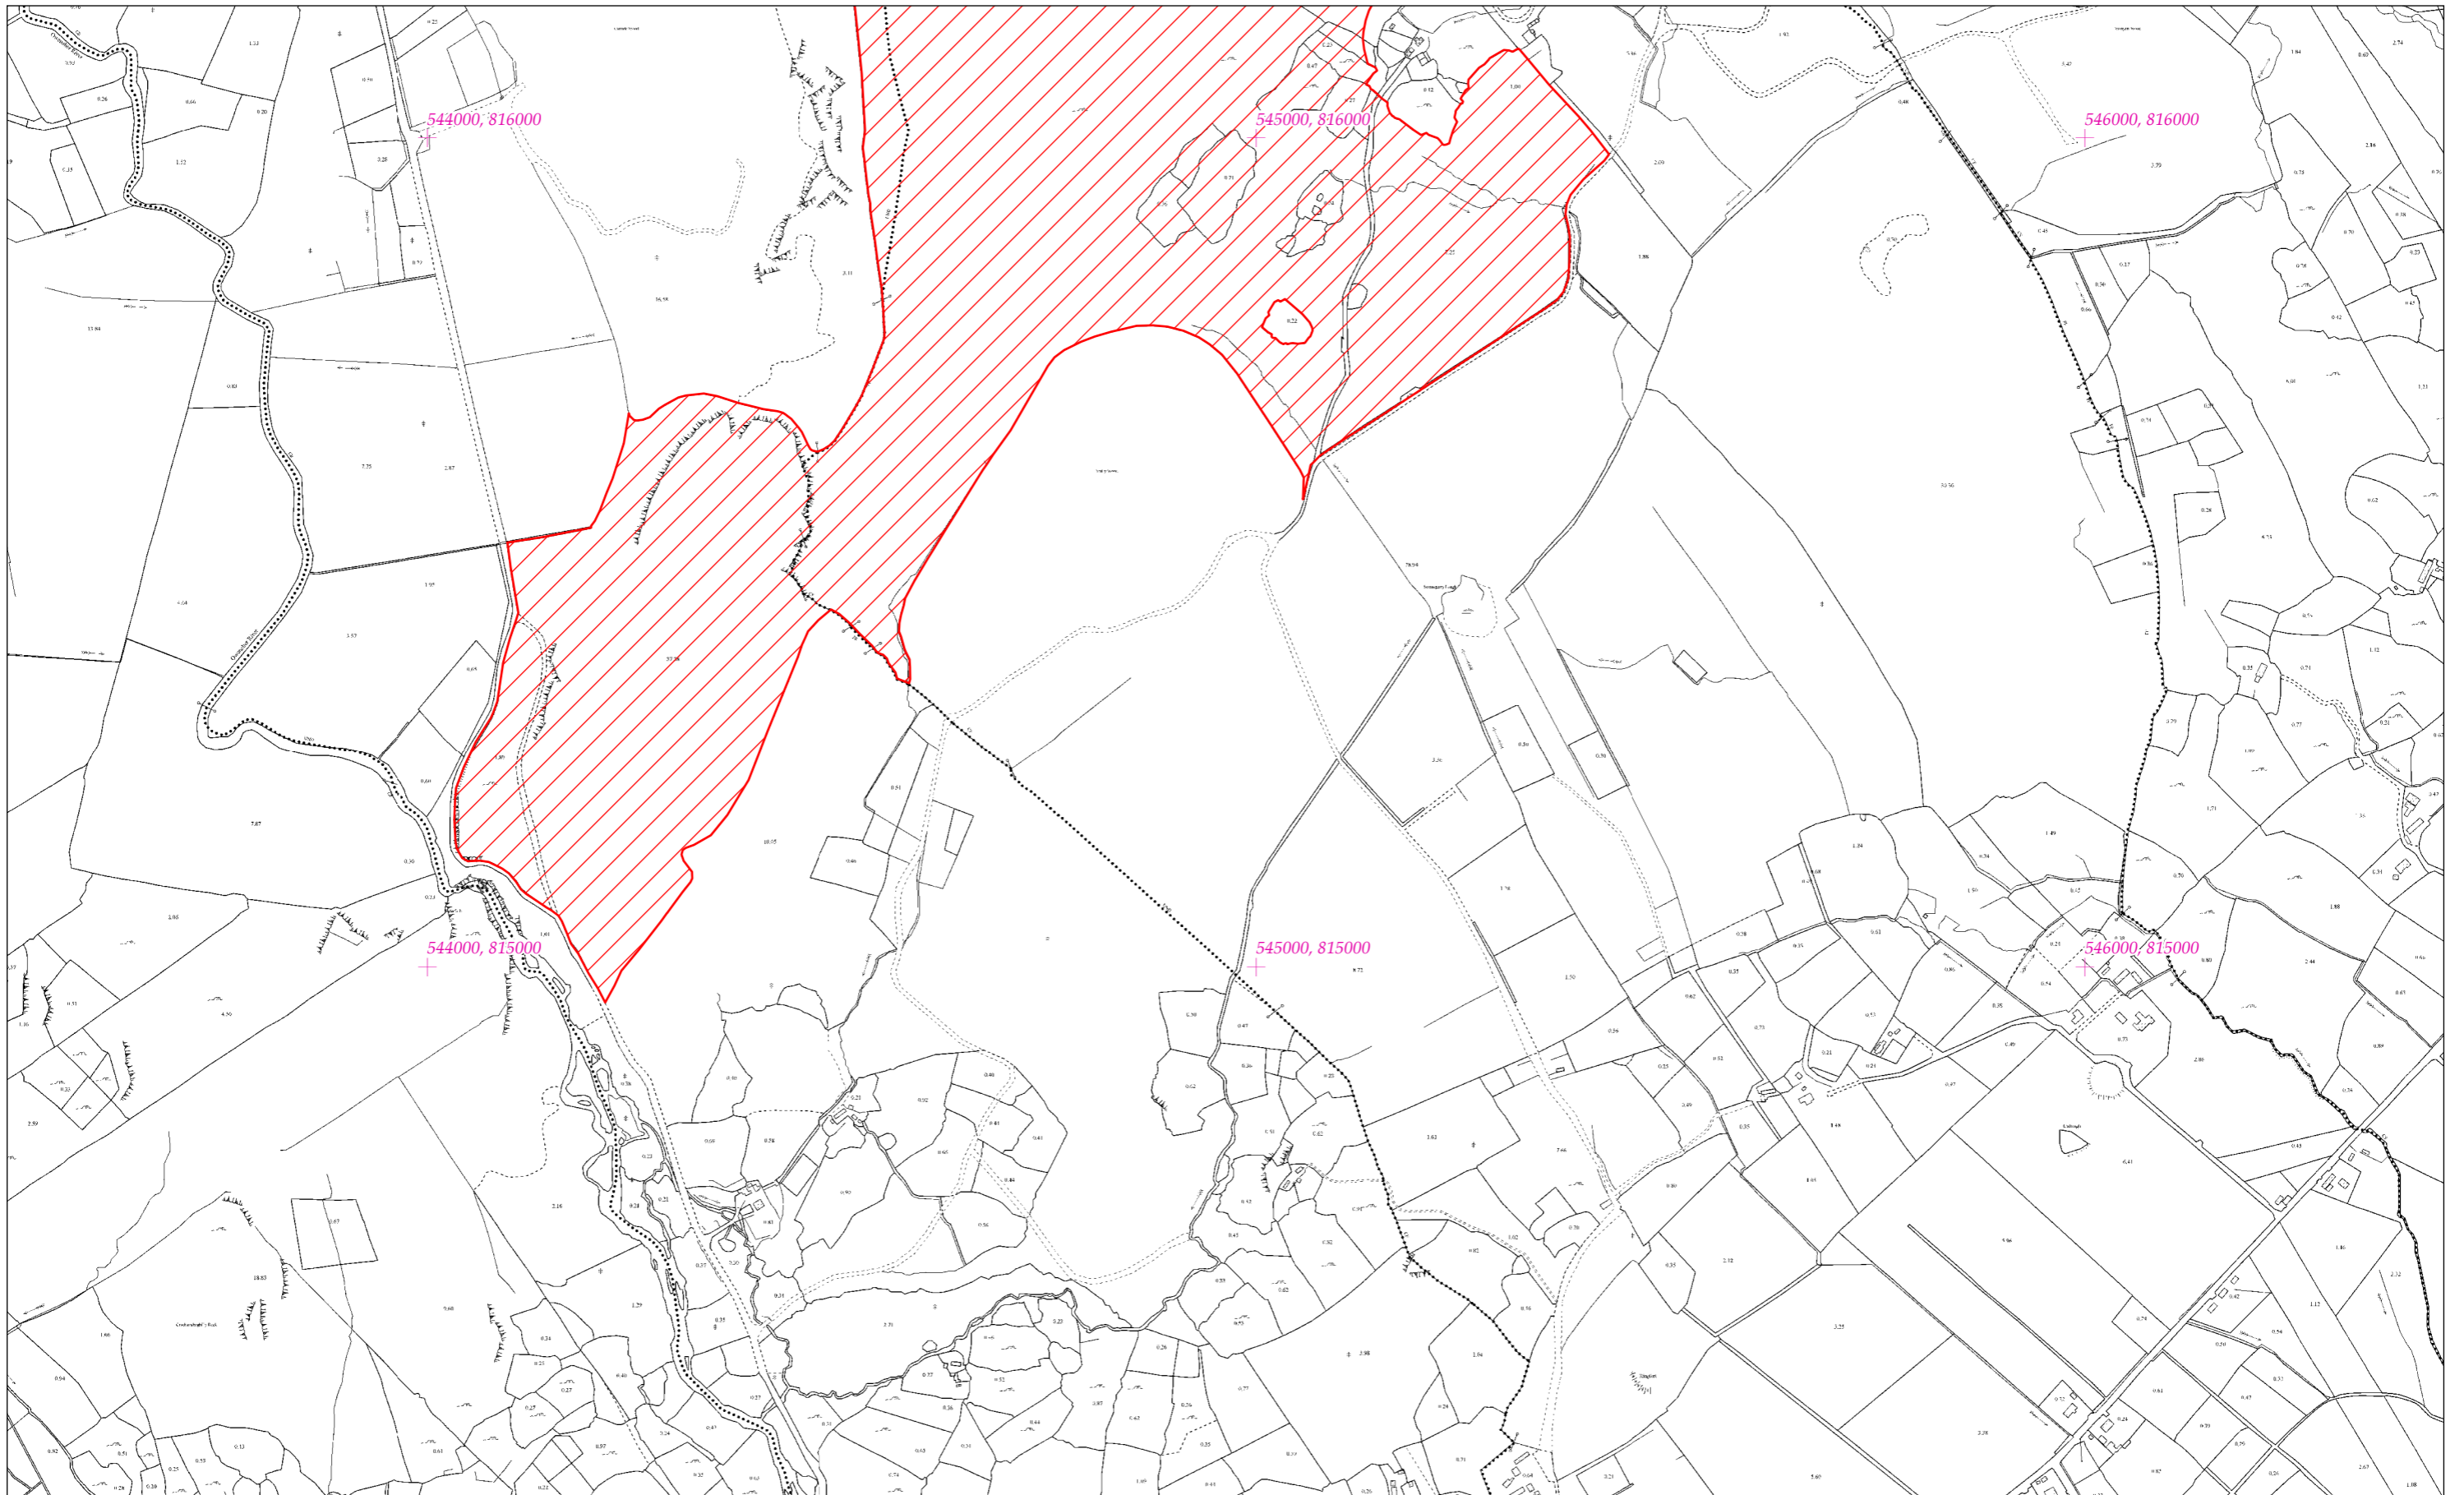

LCS Phortach Shliabh Gamh  
 Ox Mountains Bogs SAC  
 1:5000 O.S. TILE 1392a 65 of 66

**SITE CODE  
 002006**

Leagan / Version: 3.02  
 Arna chló an / Printed on: 09/09/2021

Rialachán 4(1)(b) / Regulation 4(1)(b)