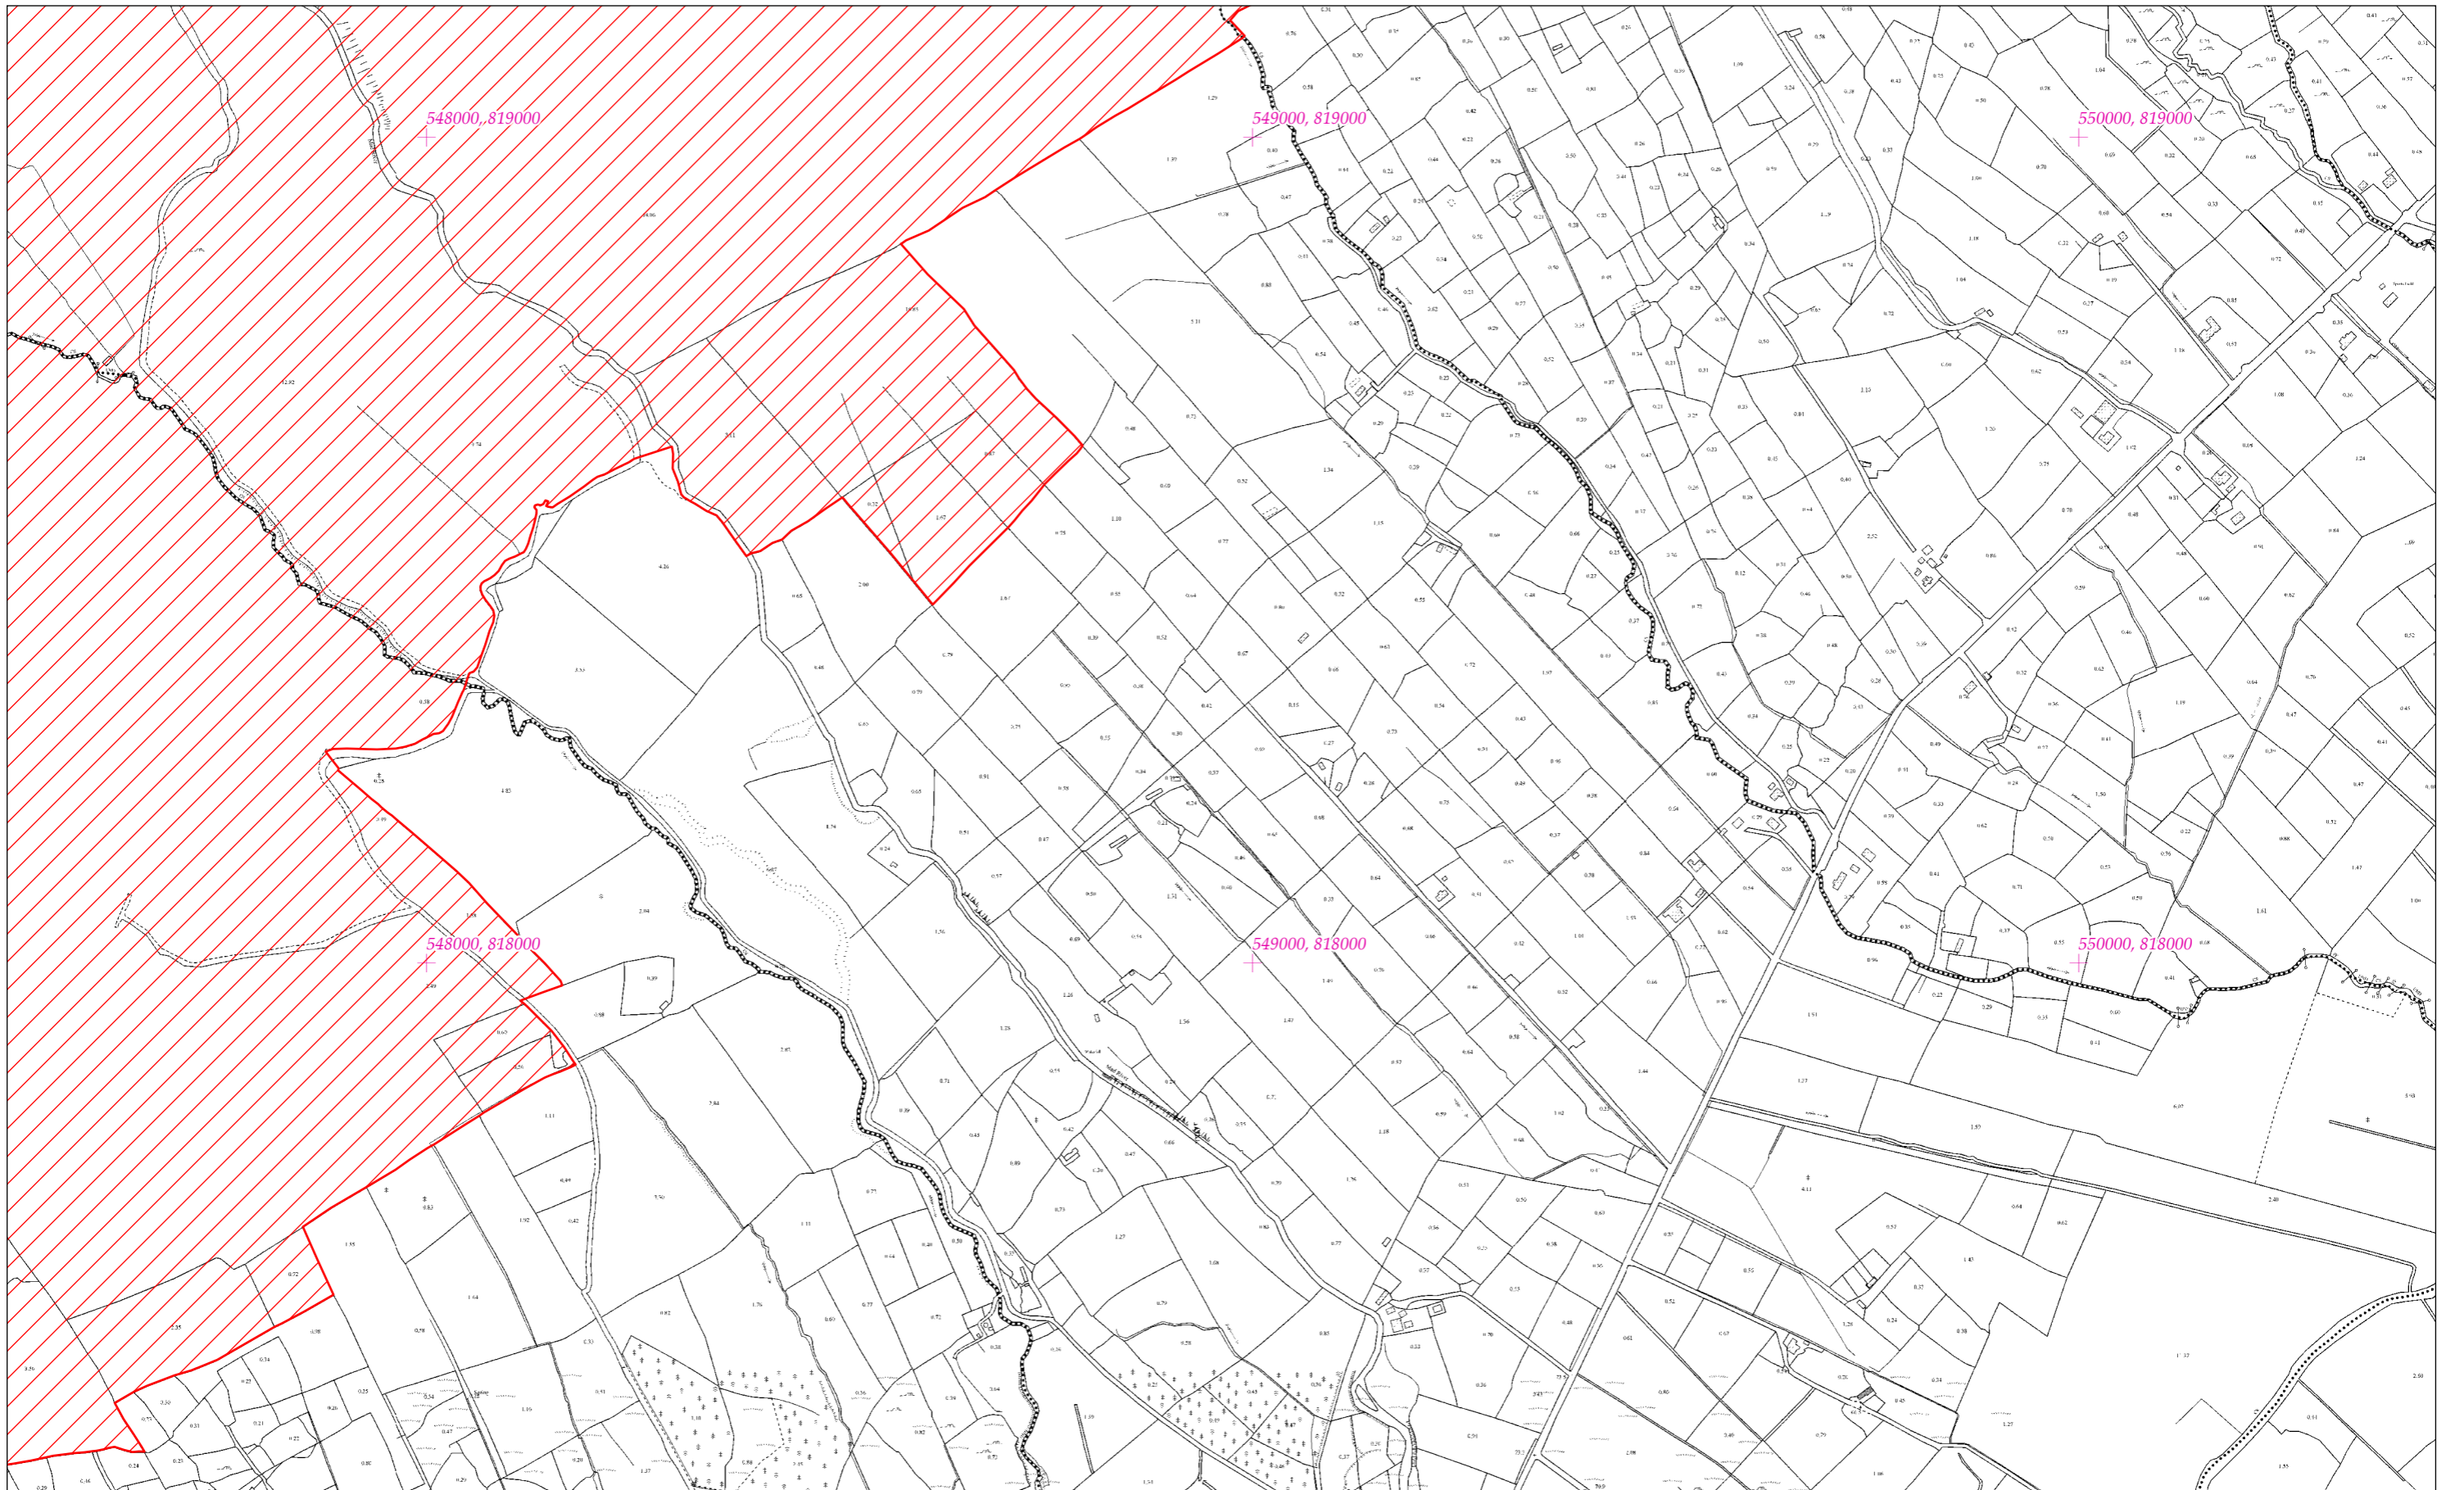

LCS Phortach Shliabh Gamh  
Ox Mountains Bogs SAC  
1:5000 O.S. TILE 1391d 64 of 66

SITE CODE  
002006

Leagan / Version: 3.02  
Arna chló an / Printed on: 09/09/2021

**Rialachán 4(1)(b) / Regulation 4(1)(b)**