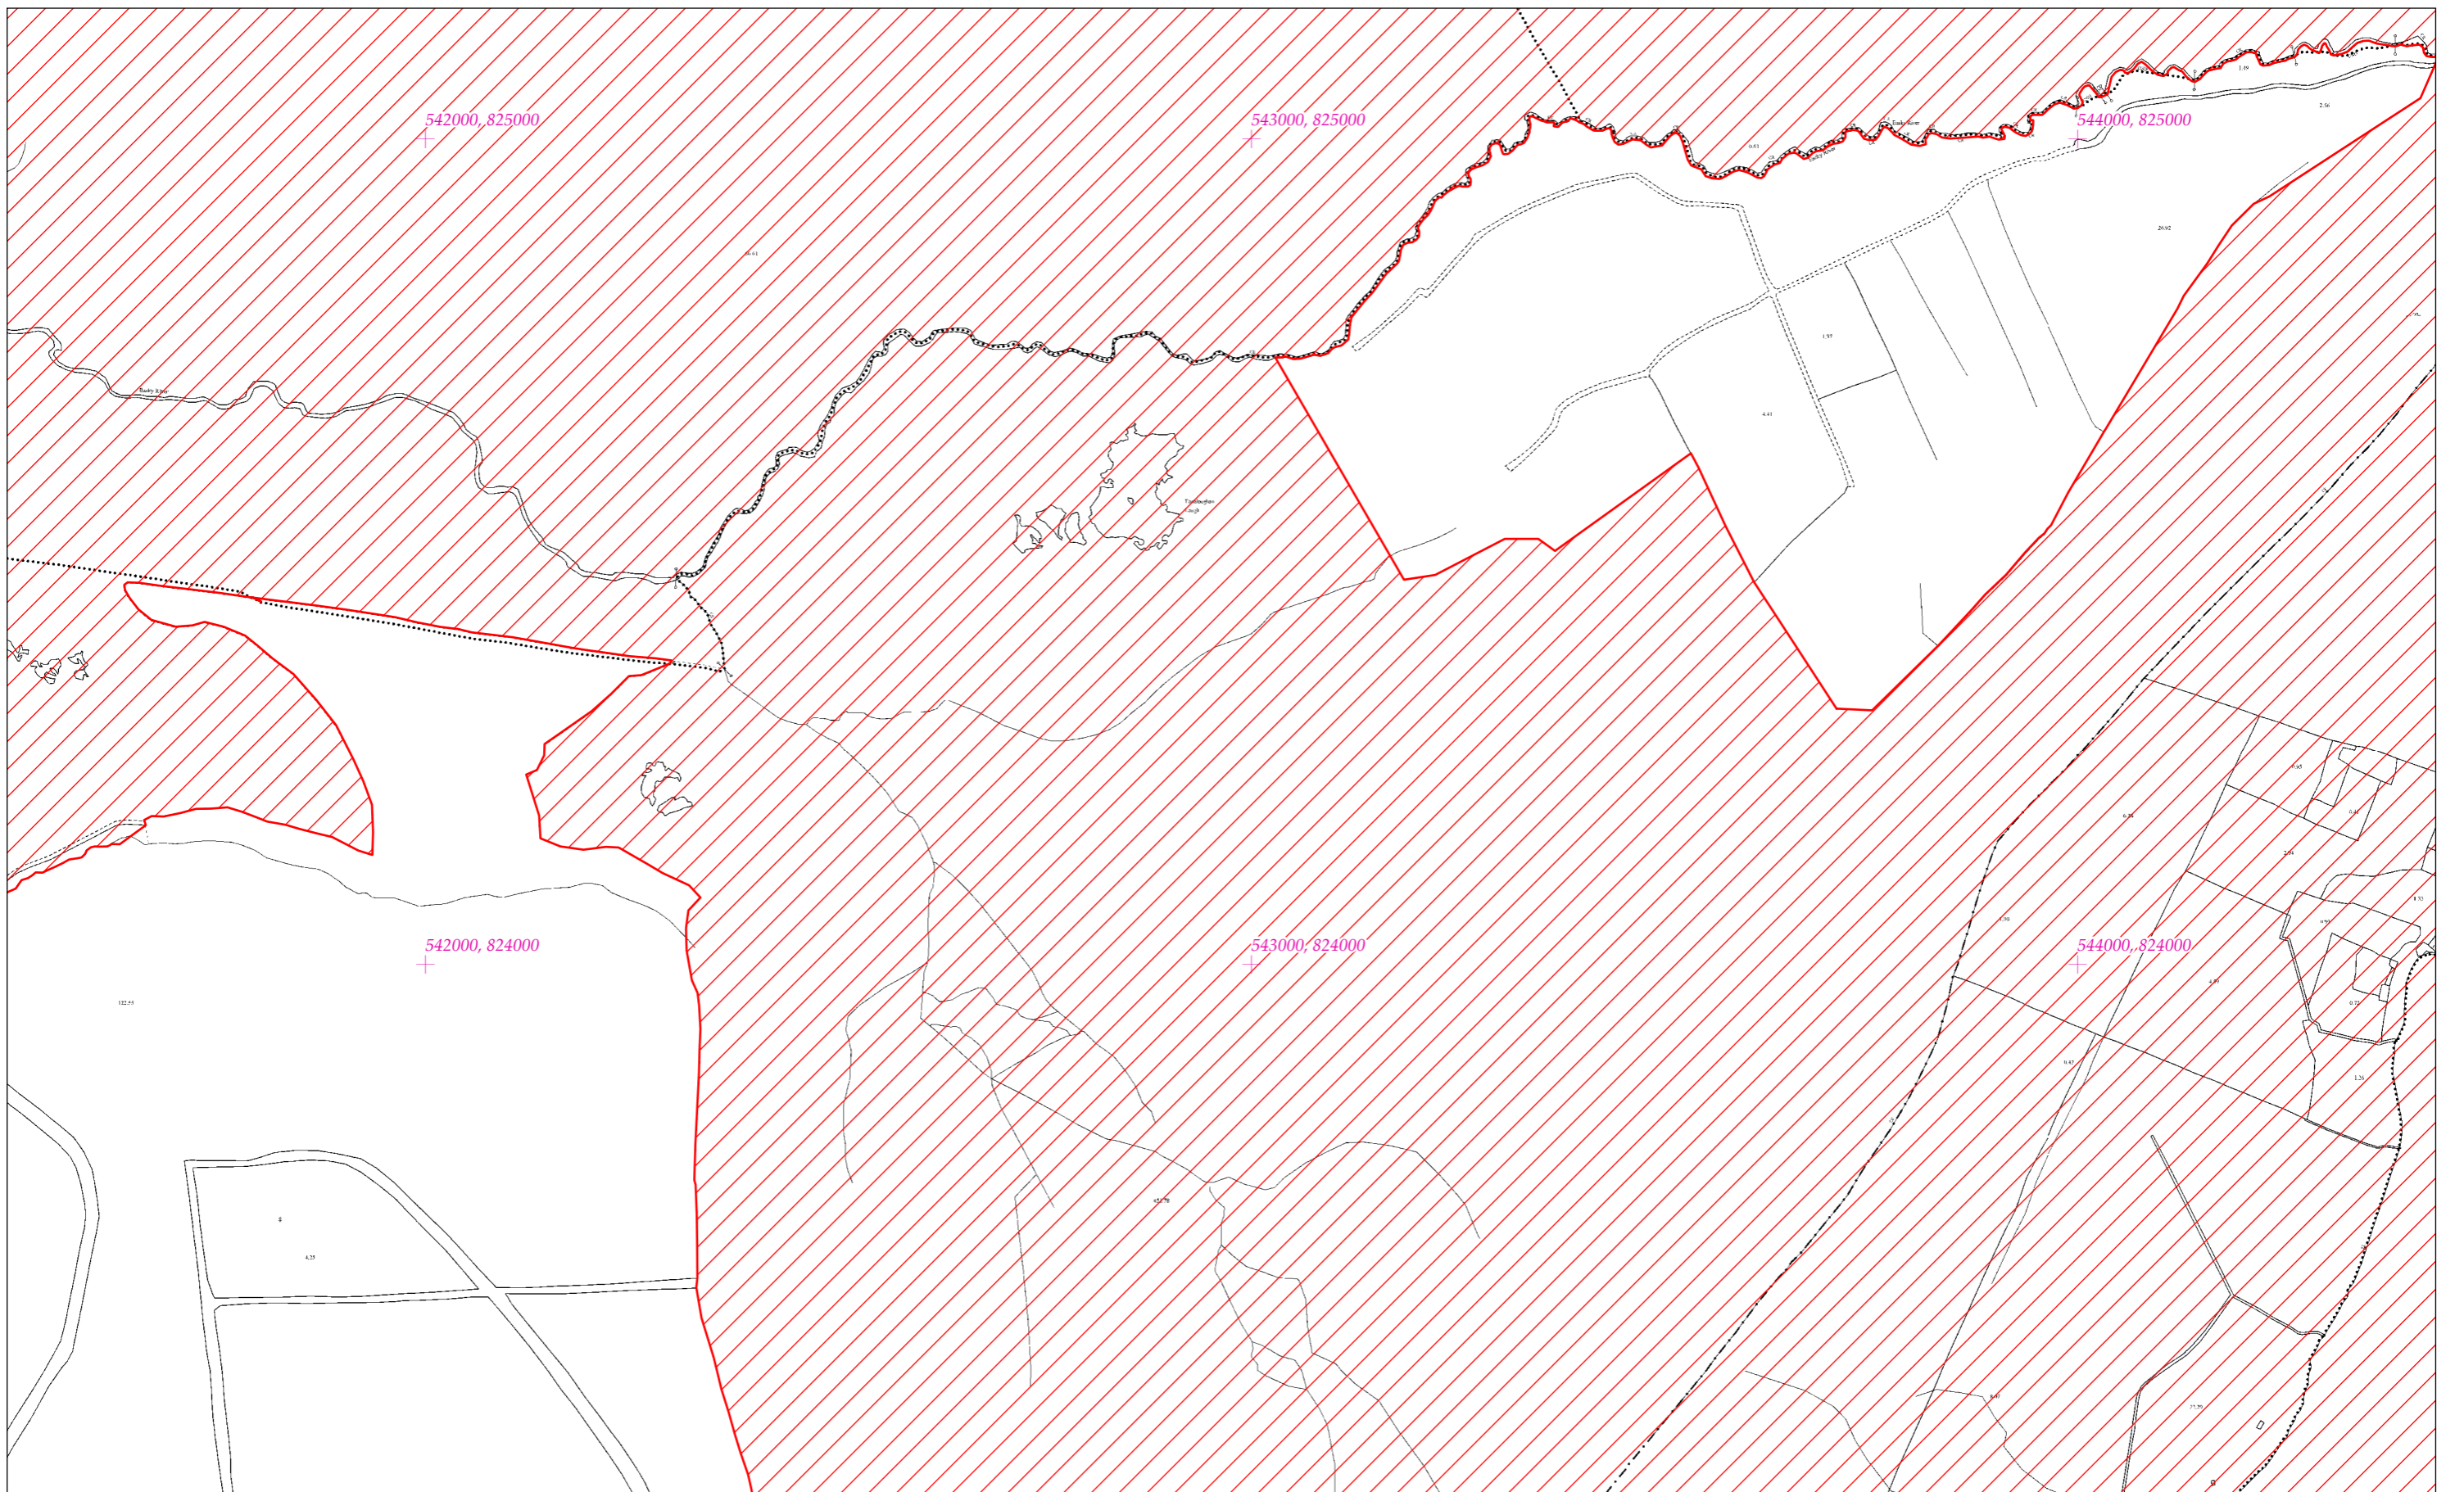

LCS Phortach Shliabh Gamh  
Ox Mountains Bogs SAC  
1:5000 O.S. TILE 1252a 24 of 66

SITE CODE  
002006

Leagan / Version: 3.02  
Arna chlóa an / Printed on: 09/09/2021

Rialachán 4(1)(b) / Regulation 4(1)(b)