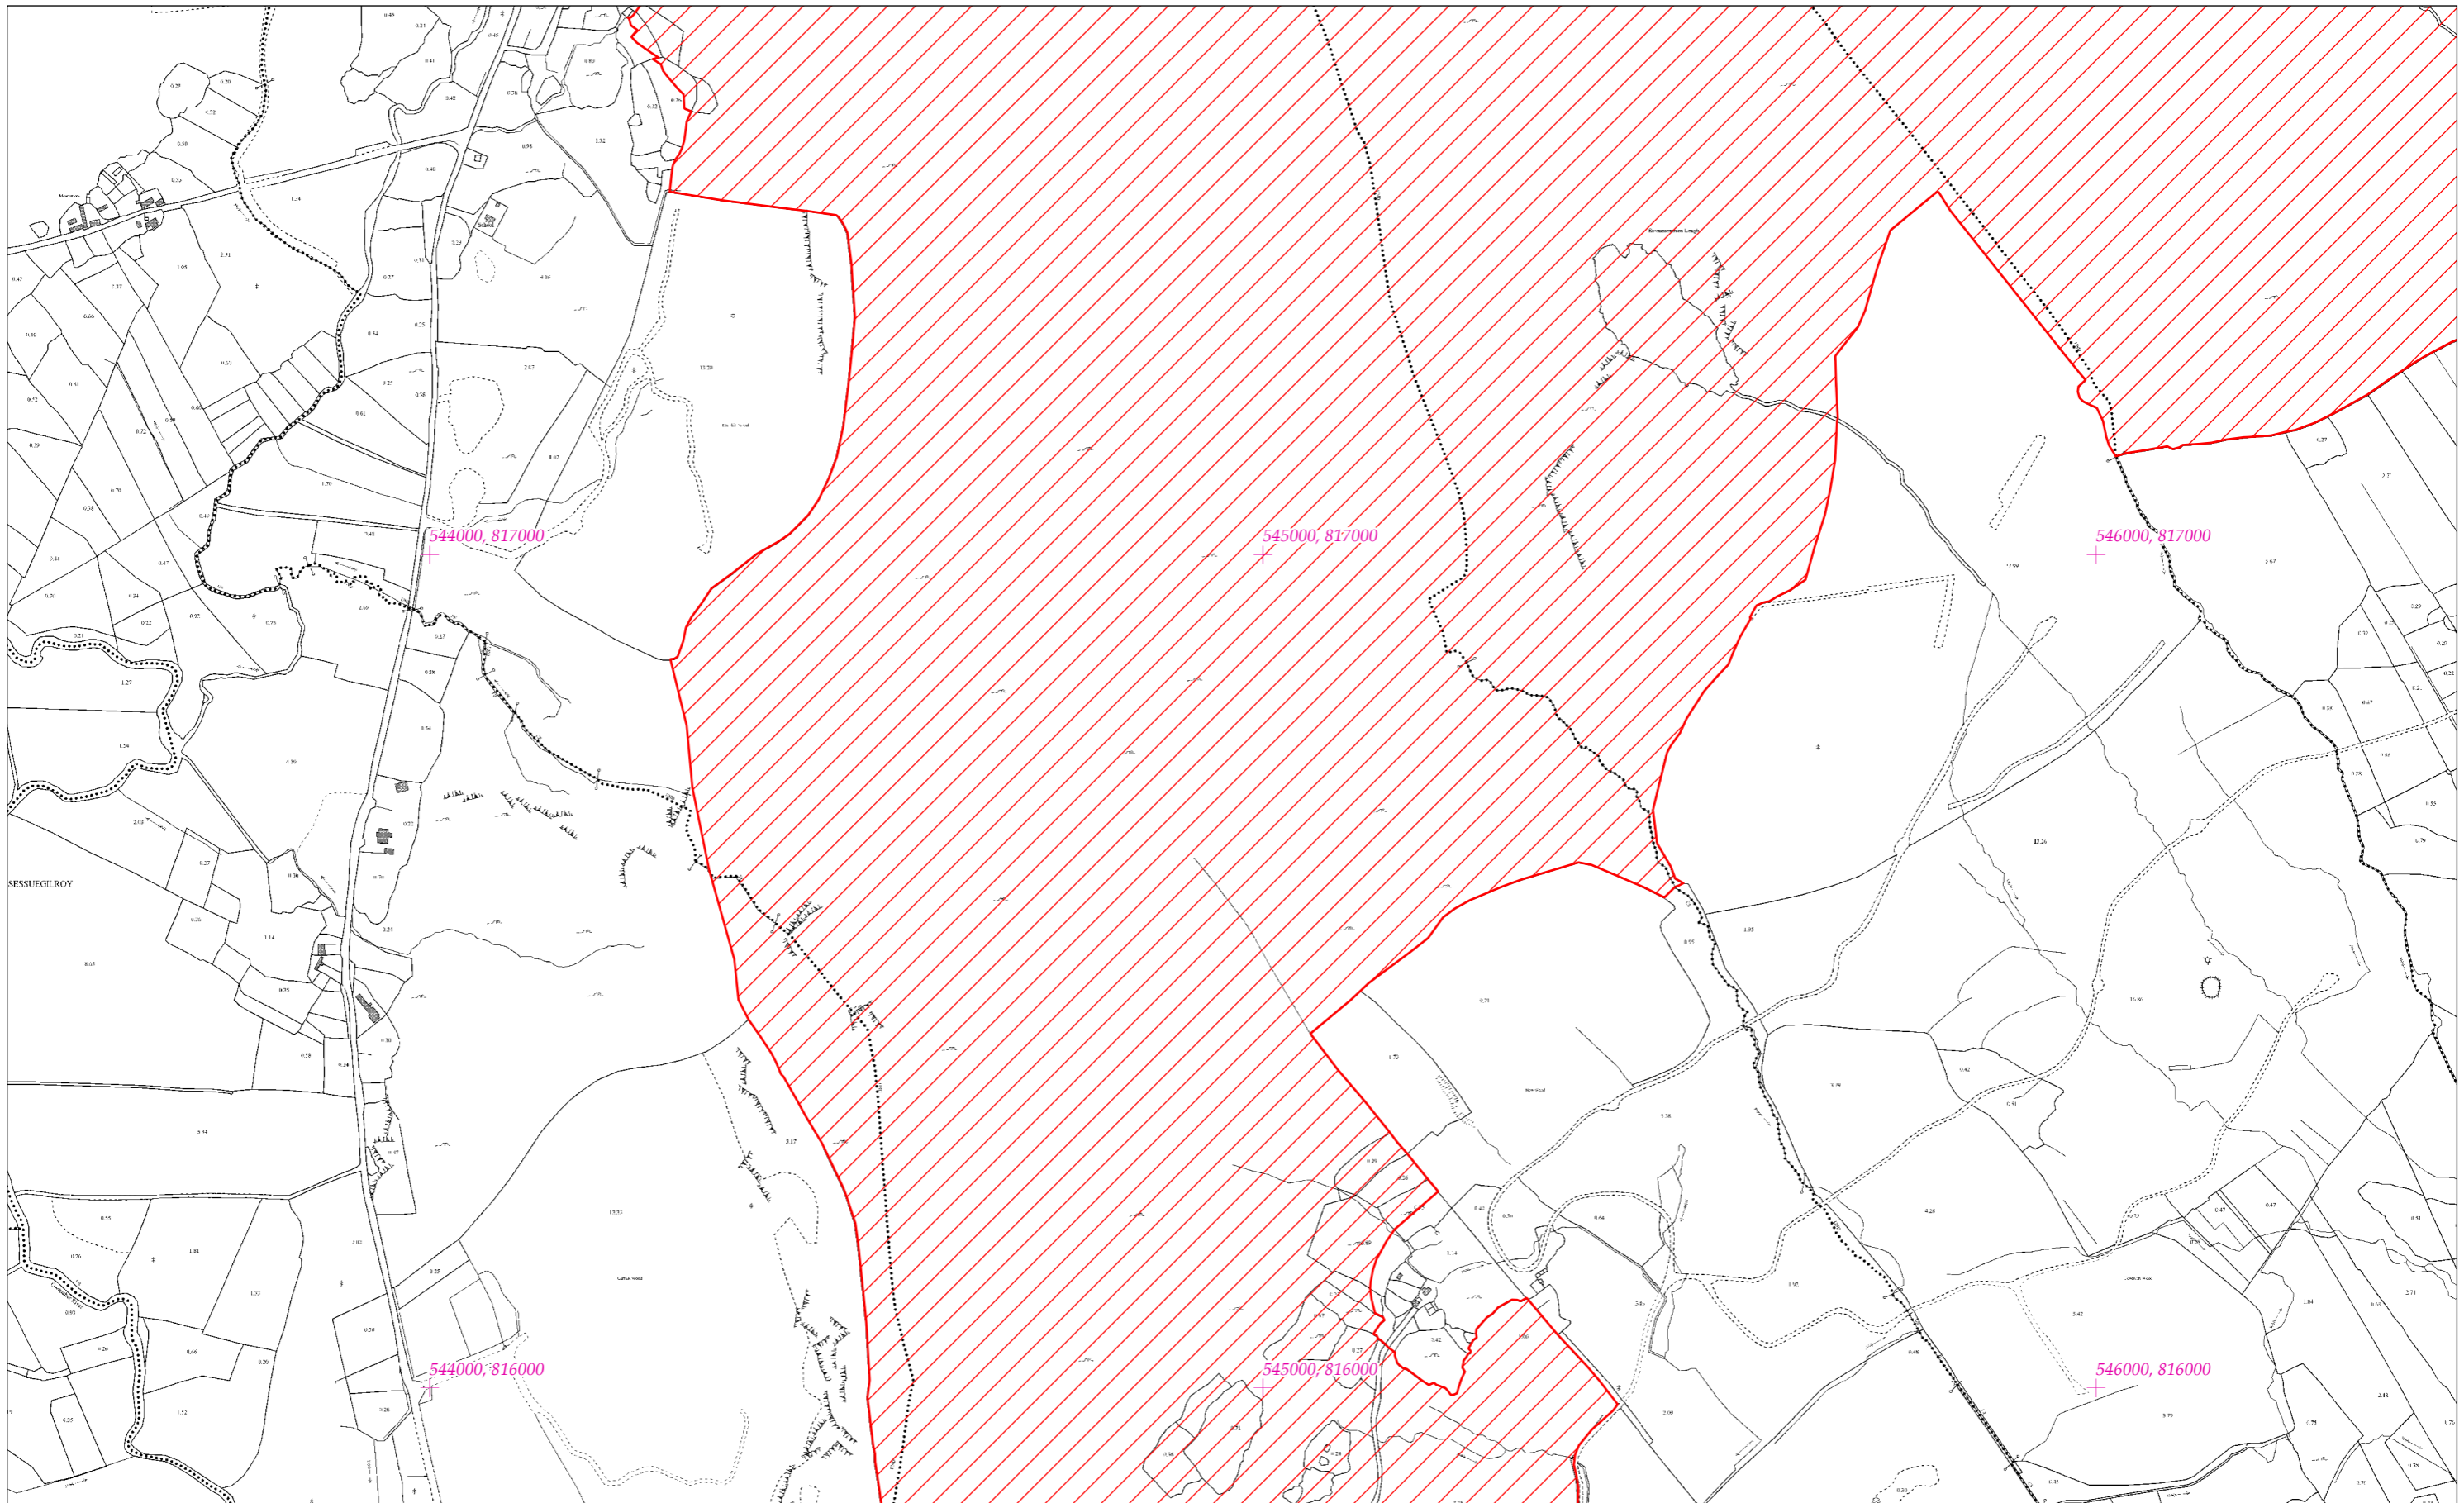

LCS Phortach Shliabh Gamh  
 Ox Mountains Bogs SAC  
 1:5000 O.S. TILE 1391b 62 of 66

SITE CODE  
 002006

Leagan / Version: 3.02  
 Arna chló an / Printed on: 09/09/2021

Rialachán 4(1)(b) / Regulation 4(1)(b)