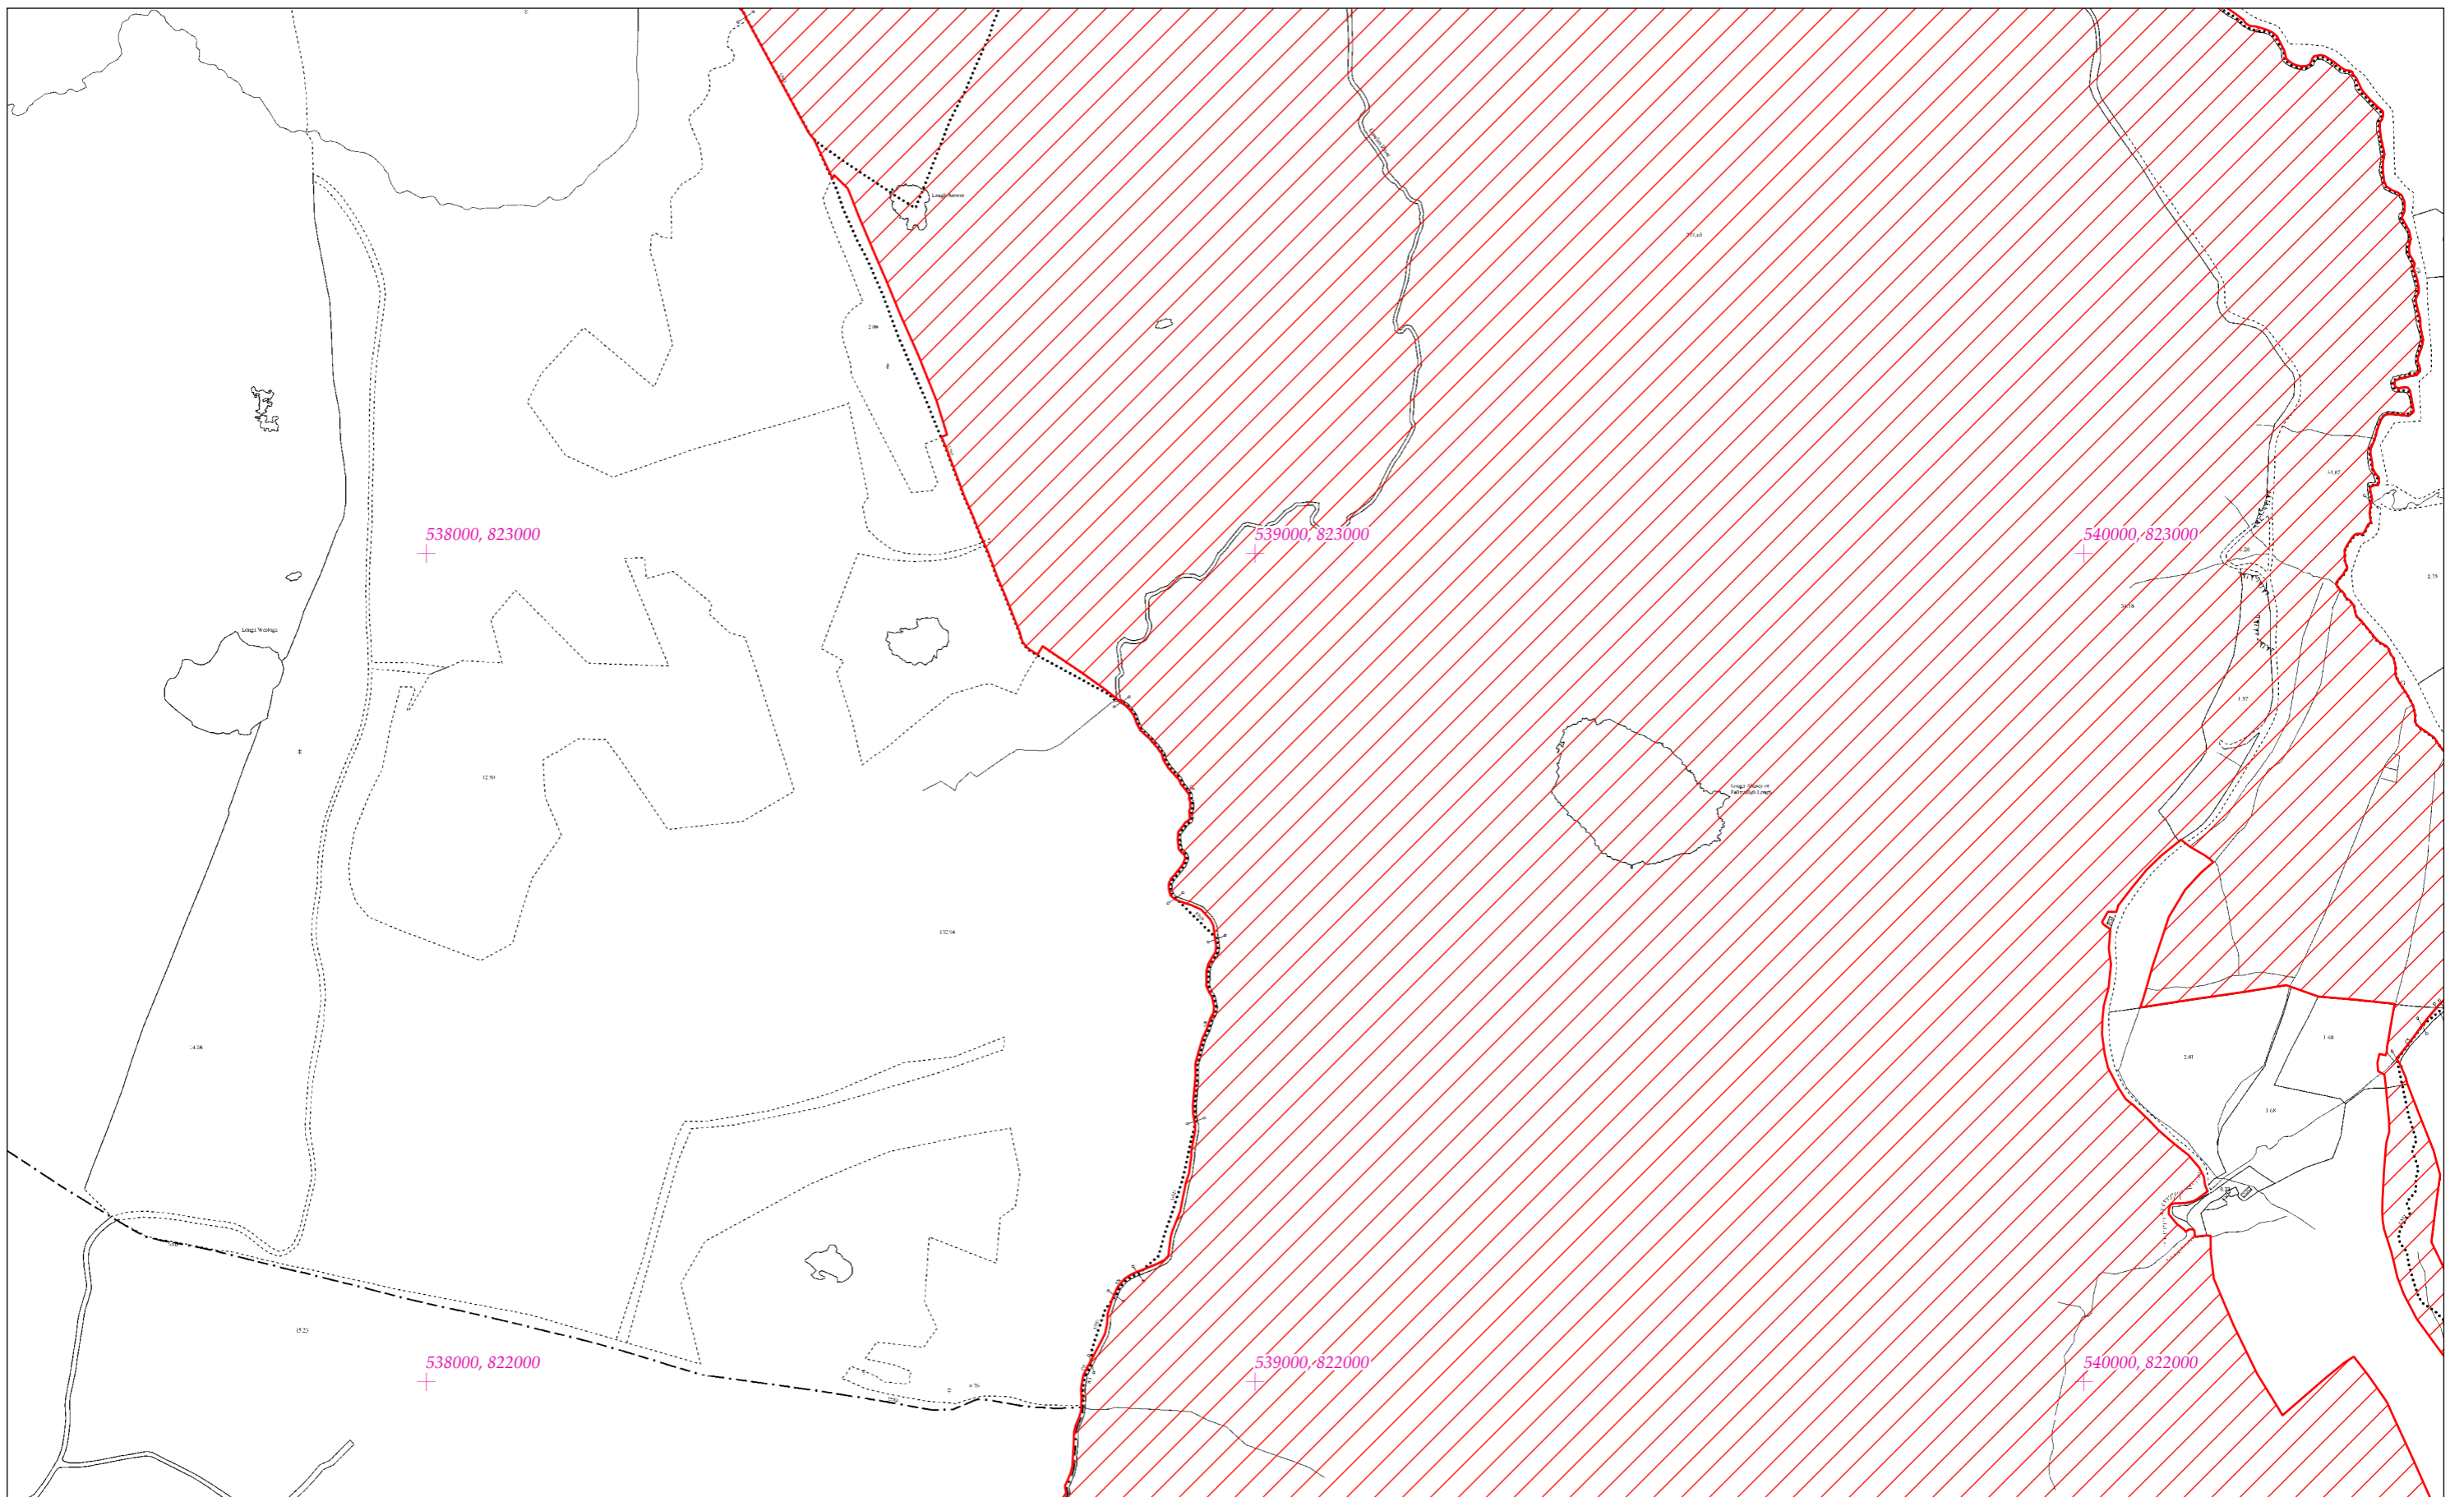

LCS Phortach Shliabh Gamh  
 Ox Mountains Bogs SAC  
 1:5000 O.S. TILE 1251b 22 of 66

SITE CODE  
 002006

Leagan / Version: 3.02  
 Arna chló an / Printed on: 09/09/2021

Rialachán 4(1)(b) / Regulation 4(1)(b)