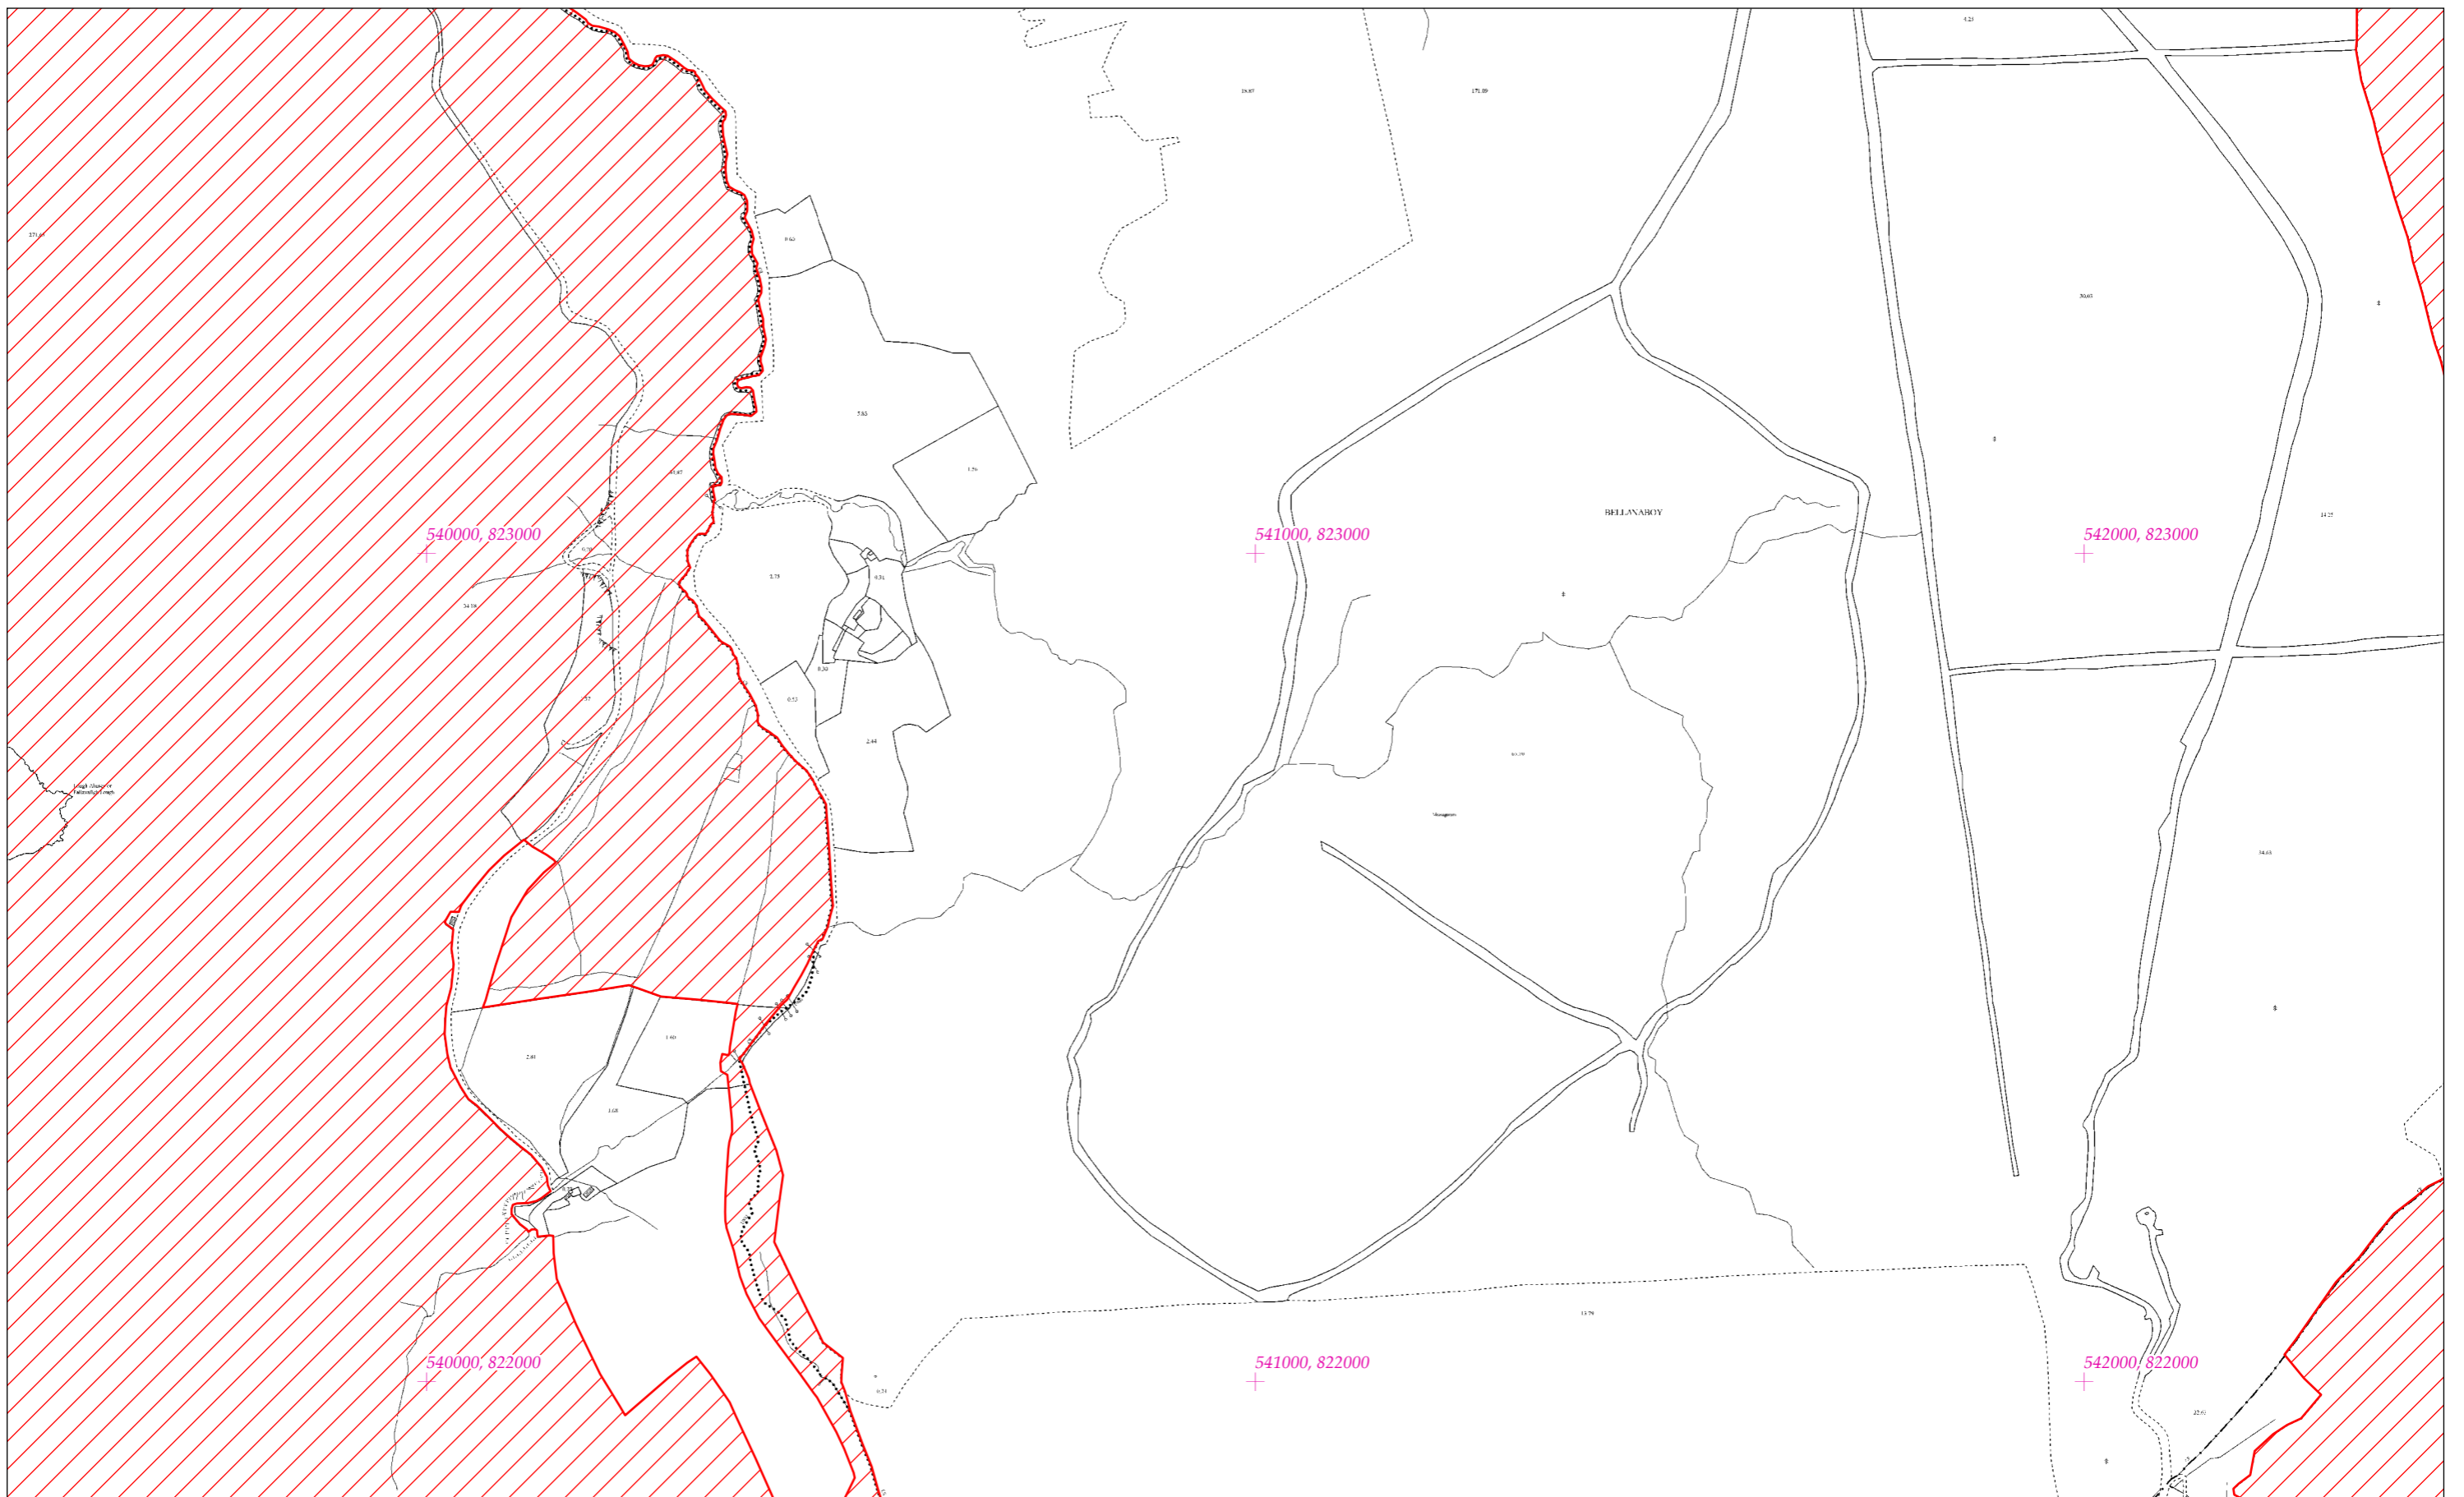

LCS Phortach Shliabh Gamh  
 Ox Mountains Bogs SAC  
 1:5000 O.S. TILE 1252b 25 of 66

SITE CODE  
 002006

Leagan / Version: 3.02  
 Arna chló an / Printed on: 09/09/2021

Rialachán 4(1)(b) / Regulation 4(1)(b)