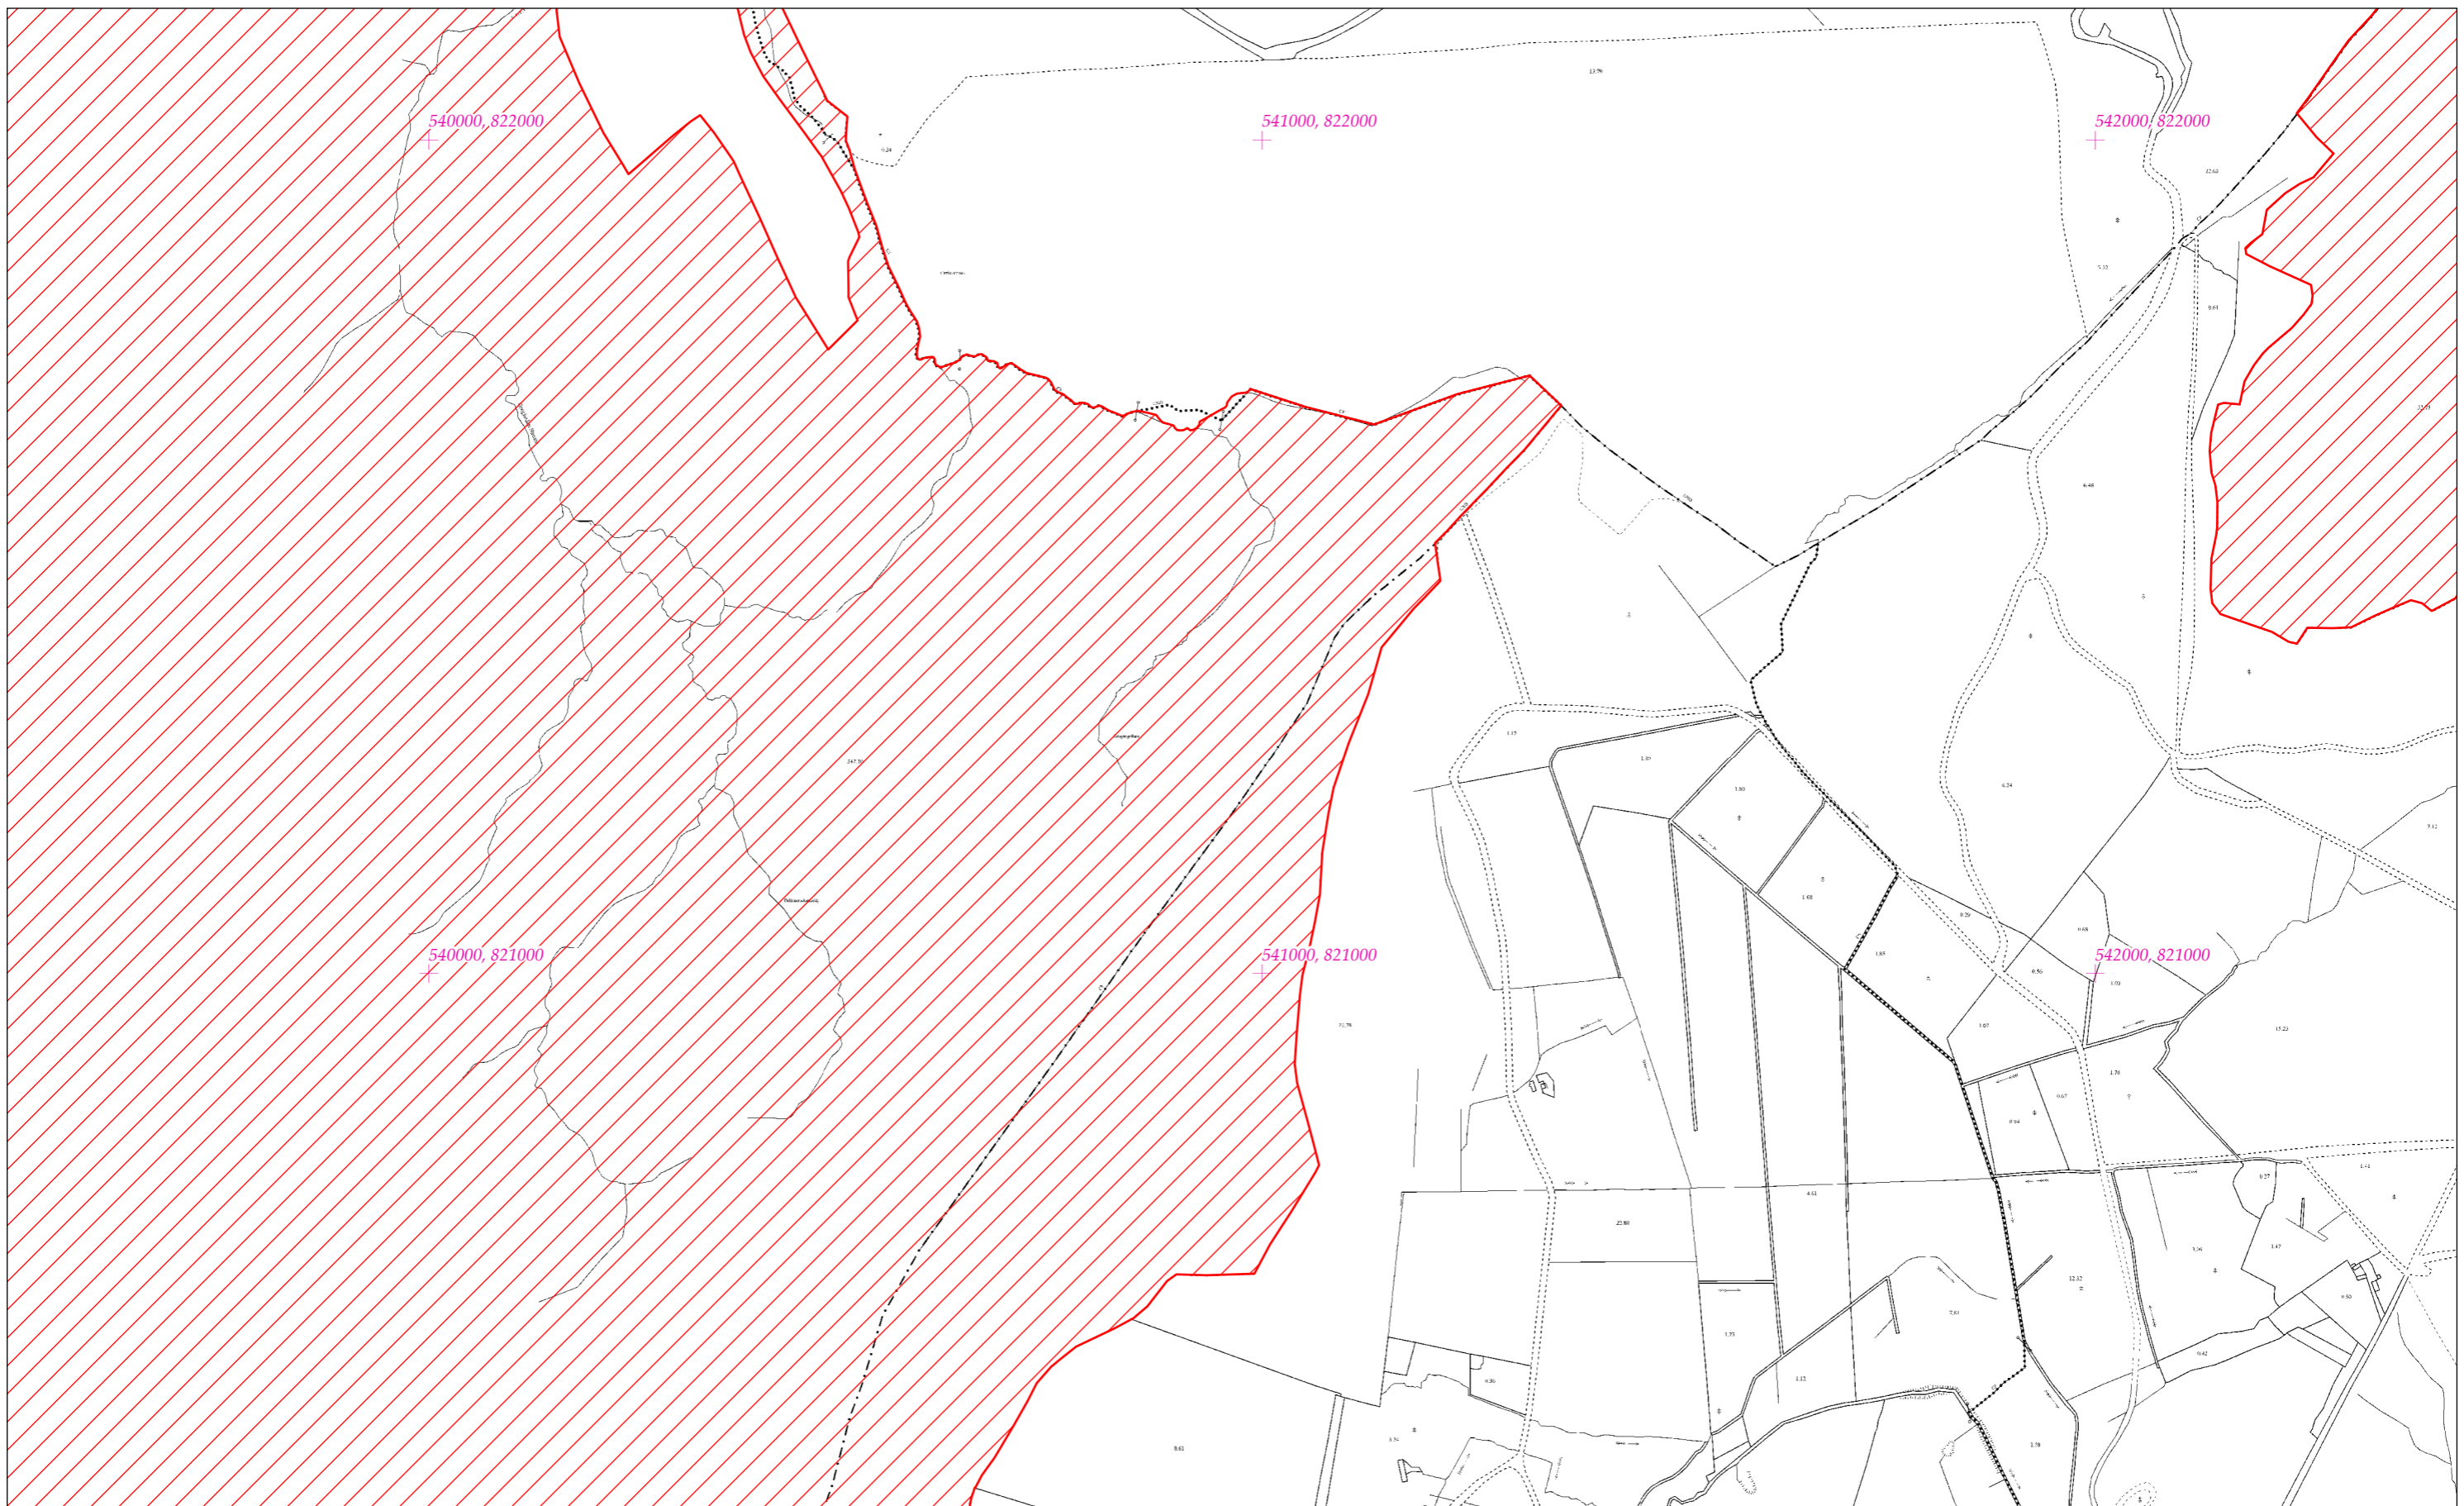

LCS Phortach Shliabh Gamh  
 Ox Mountains Bogs SAC  
 1:5000 O.S. TILE 1320d 42 of 66

SITE CODE  
 002006

Leagan / Version: 3.02  
 Arna chló an / Printed on: 09/09/2021

Rialachán 4(1)(b) / Regulation 4(1)(b)