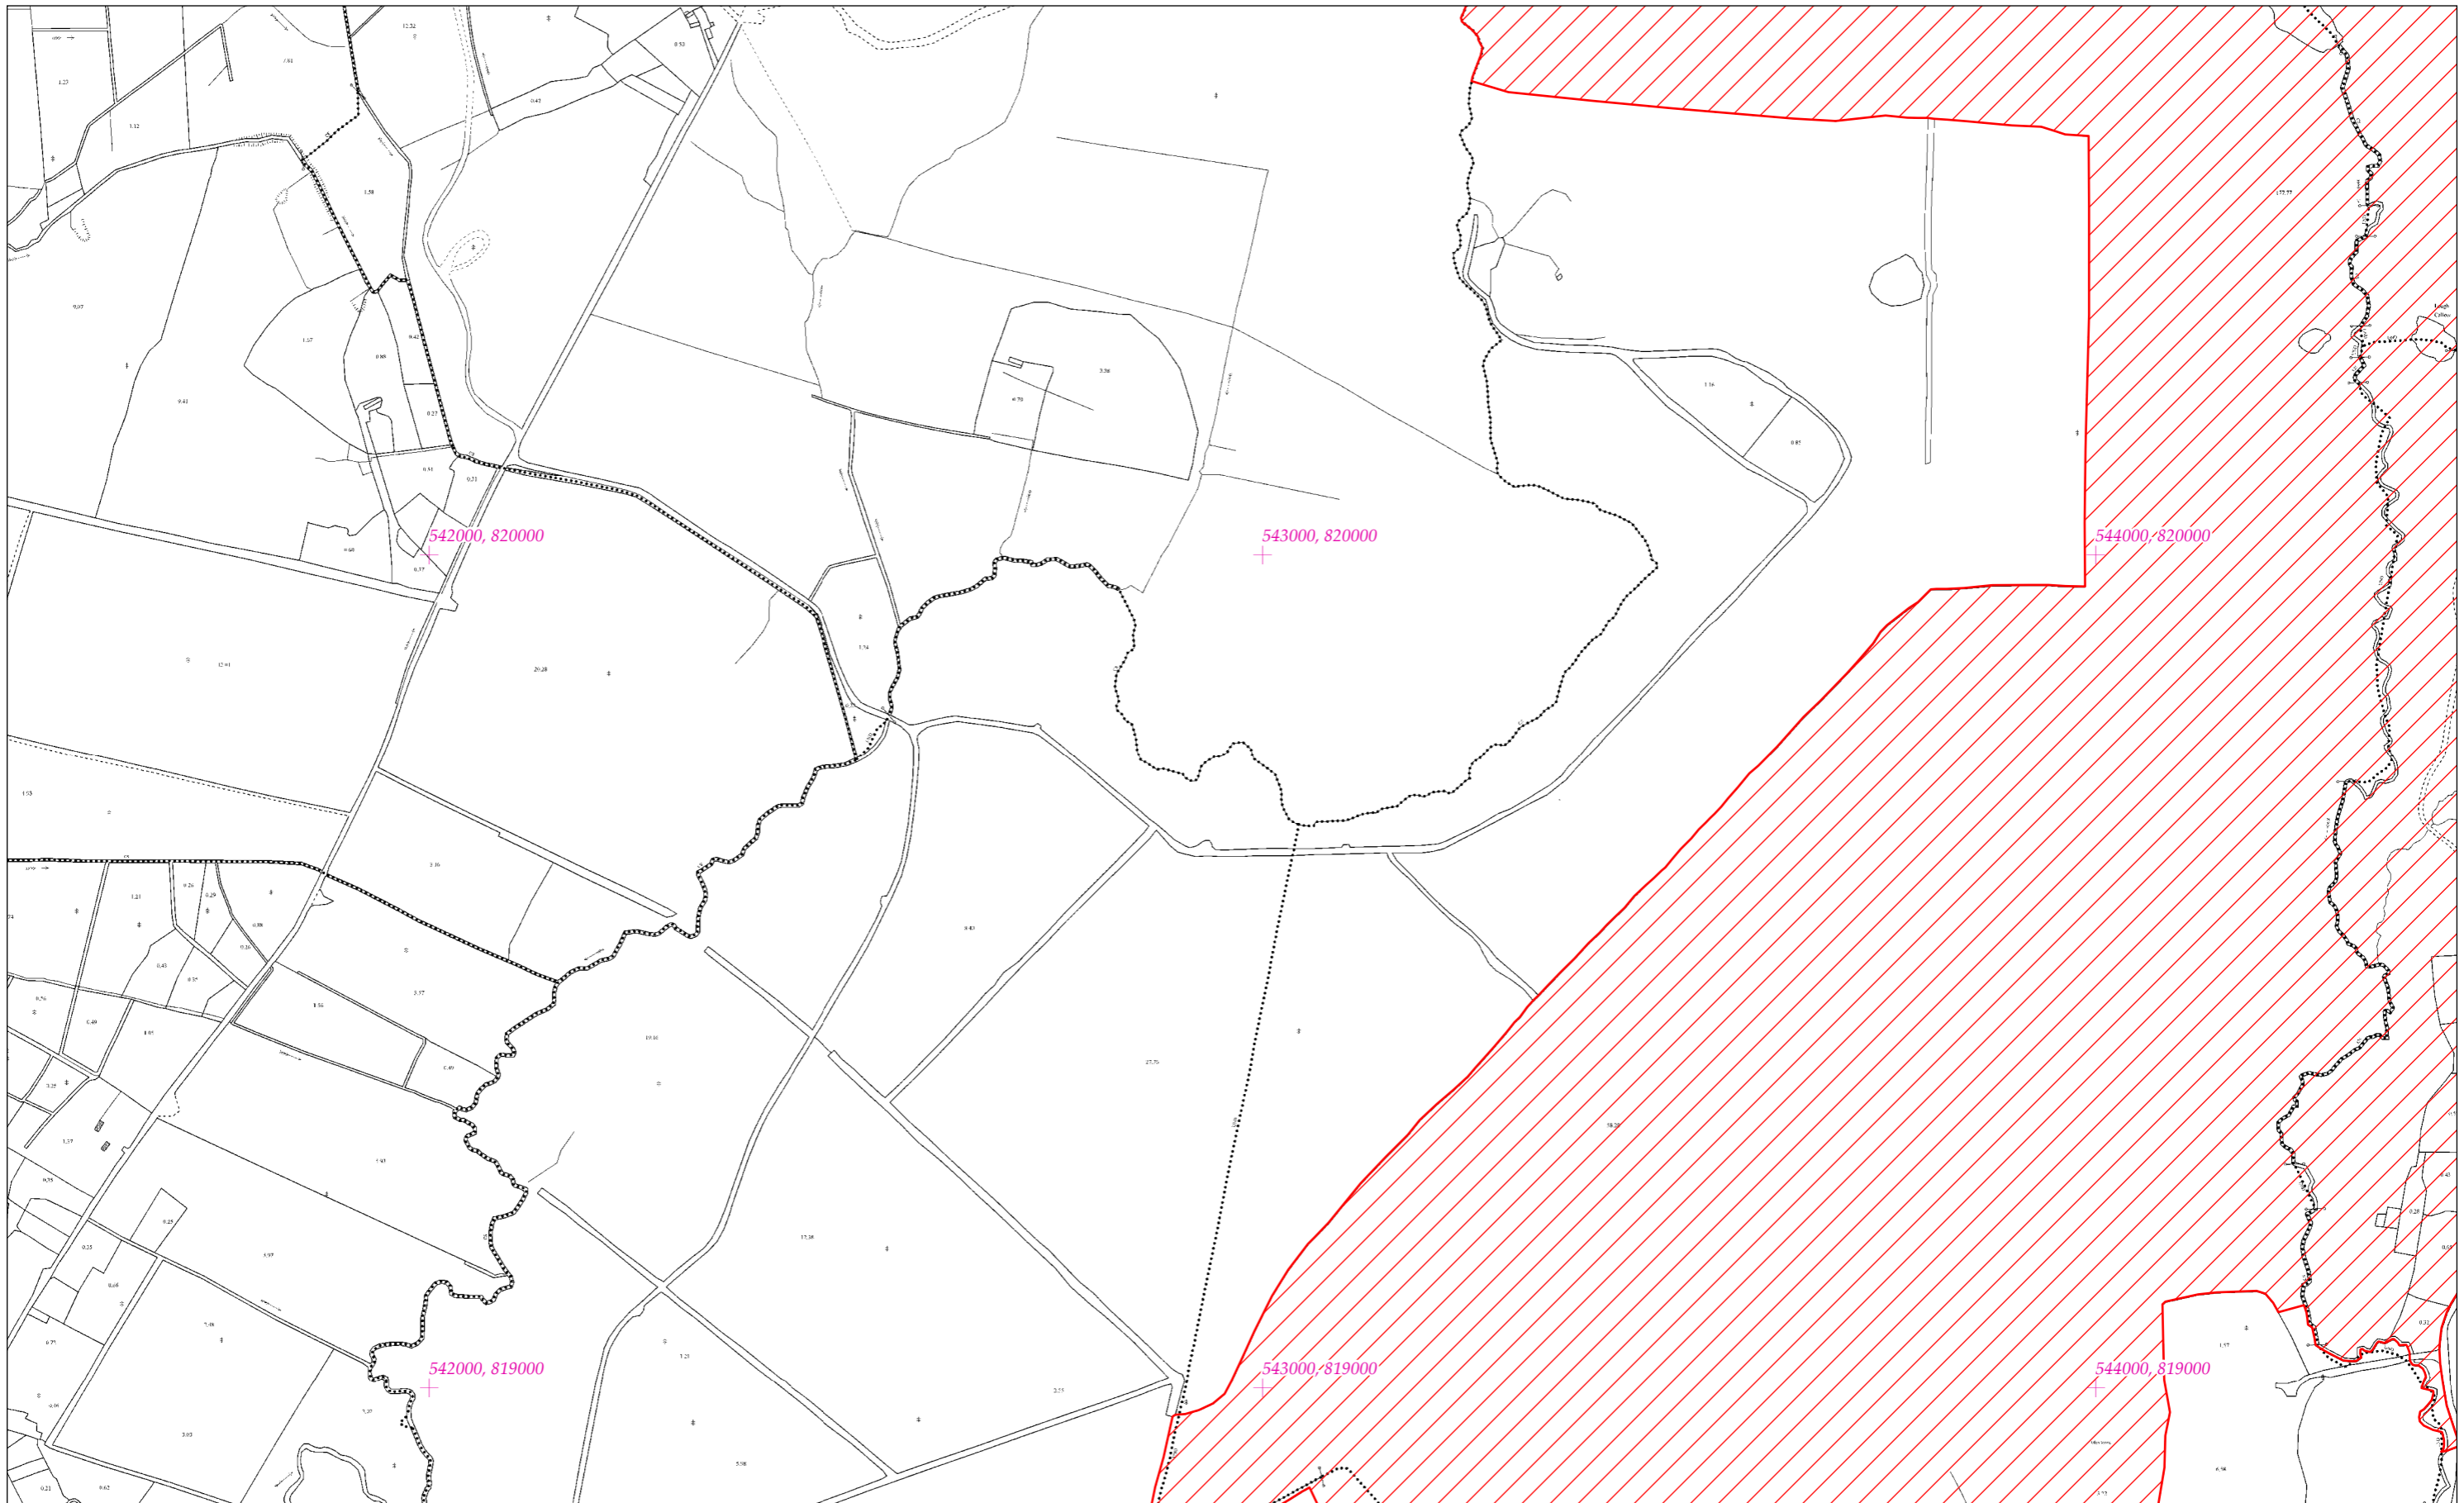

LCS Phortach Shliabh Gamh  
Ox Mountains Bogs SAC  
1:5000 O.S. TILE 1321c 45 of 66

SITE CODE  
002006

Leagan / Version: 3.02  
Arna chló an / Printed on: 09/09/2021

Rialachán 4(1)(b) / Regulation 4(1)(b)