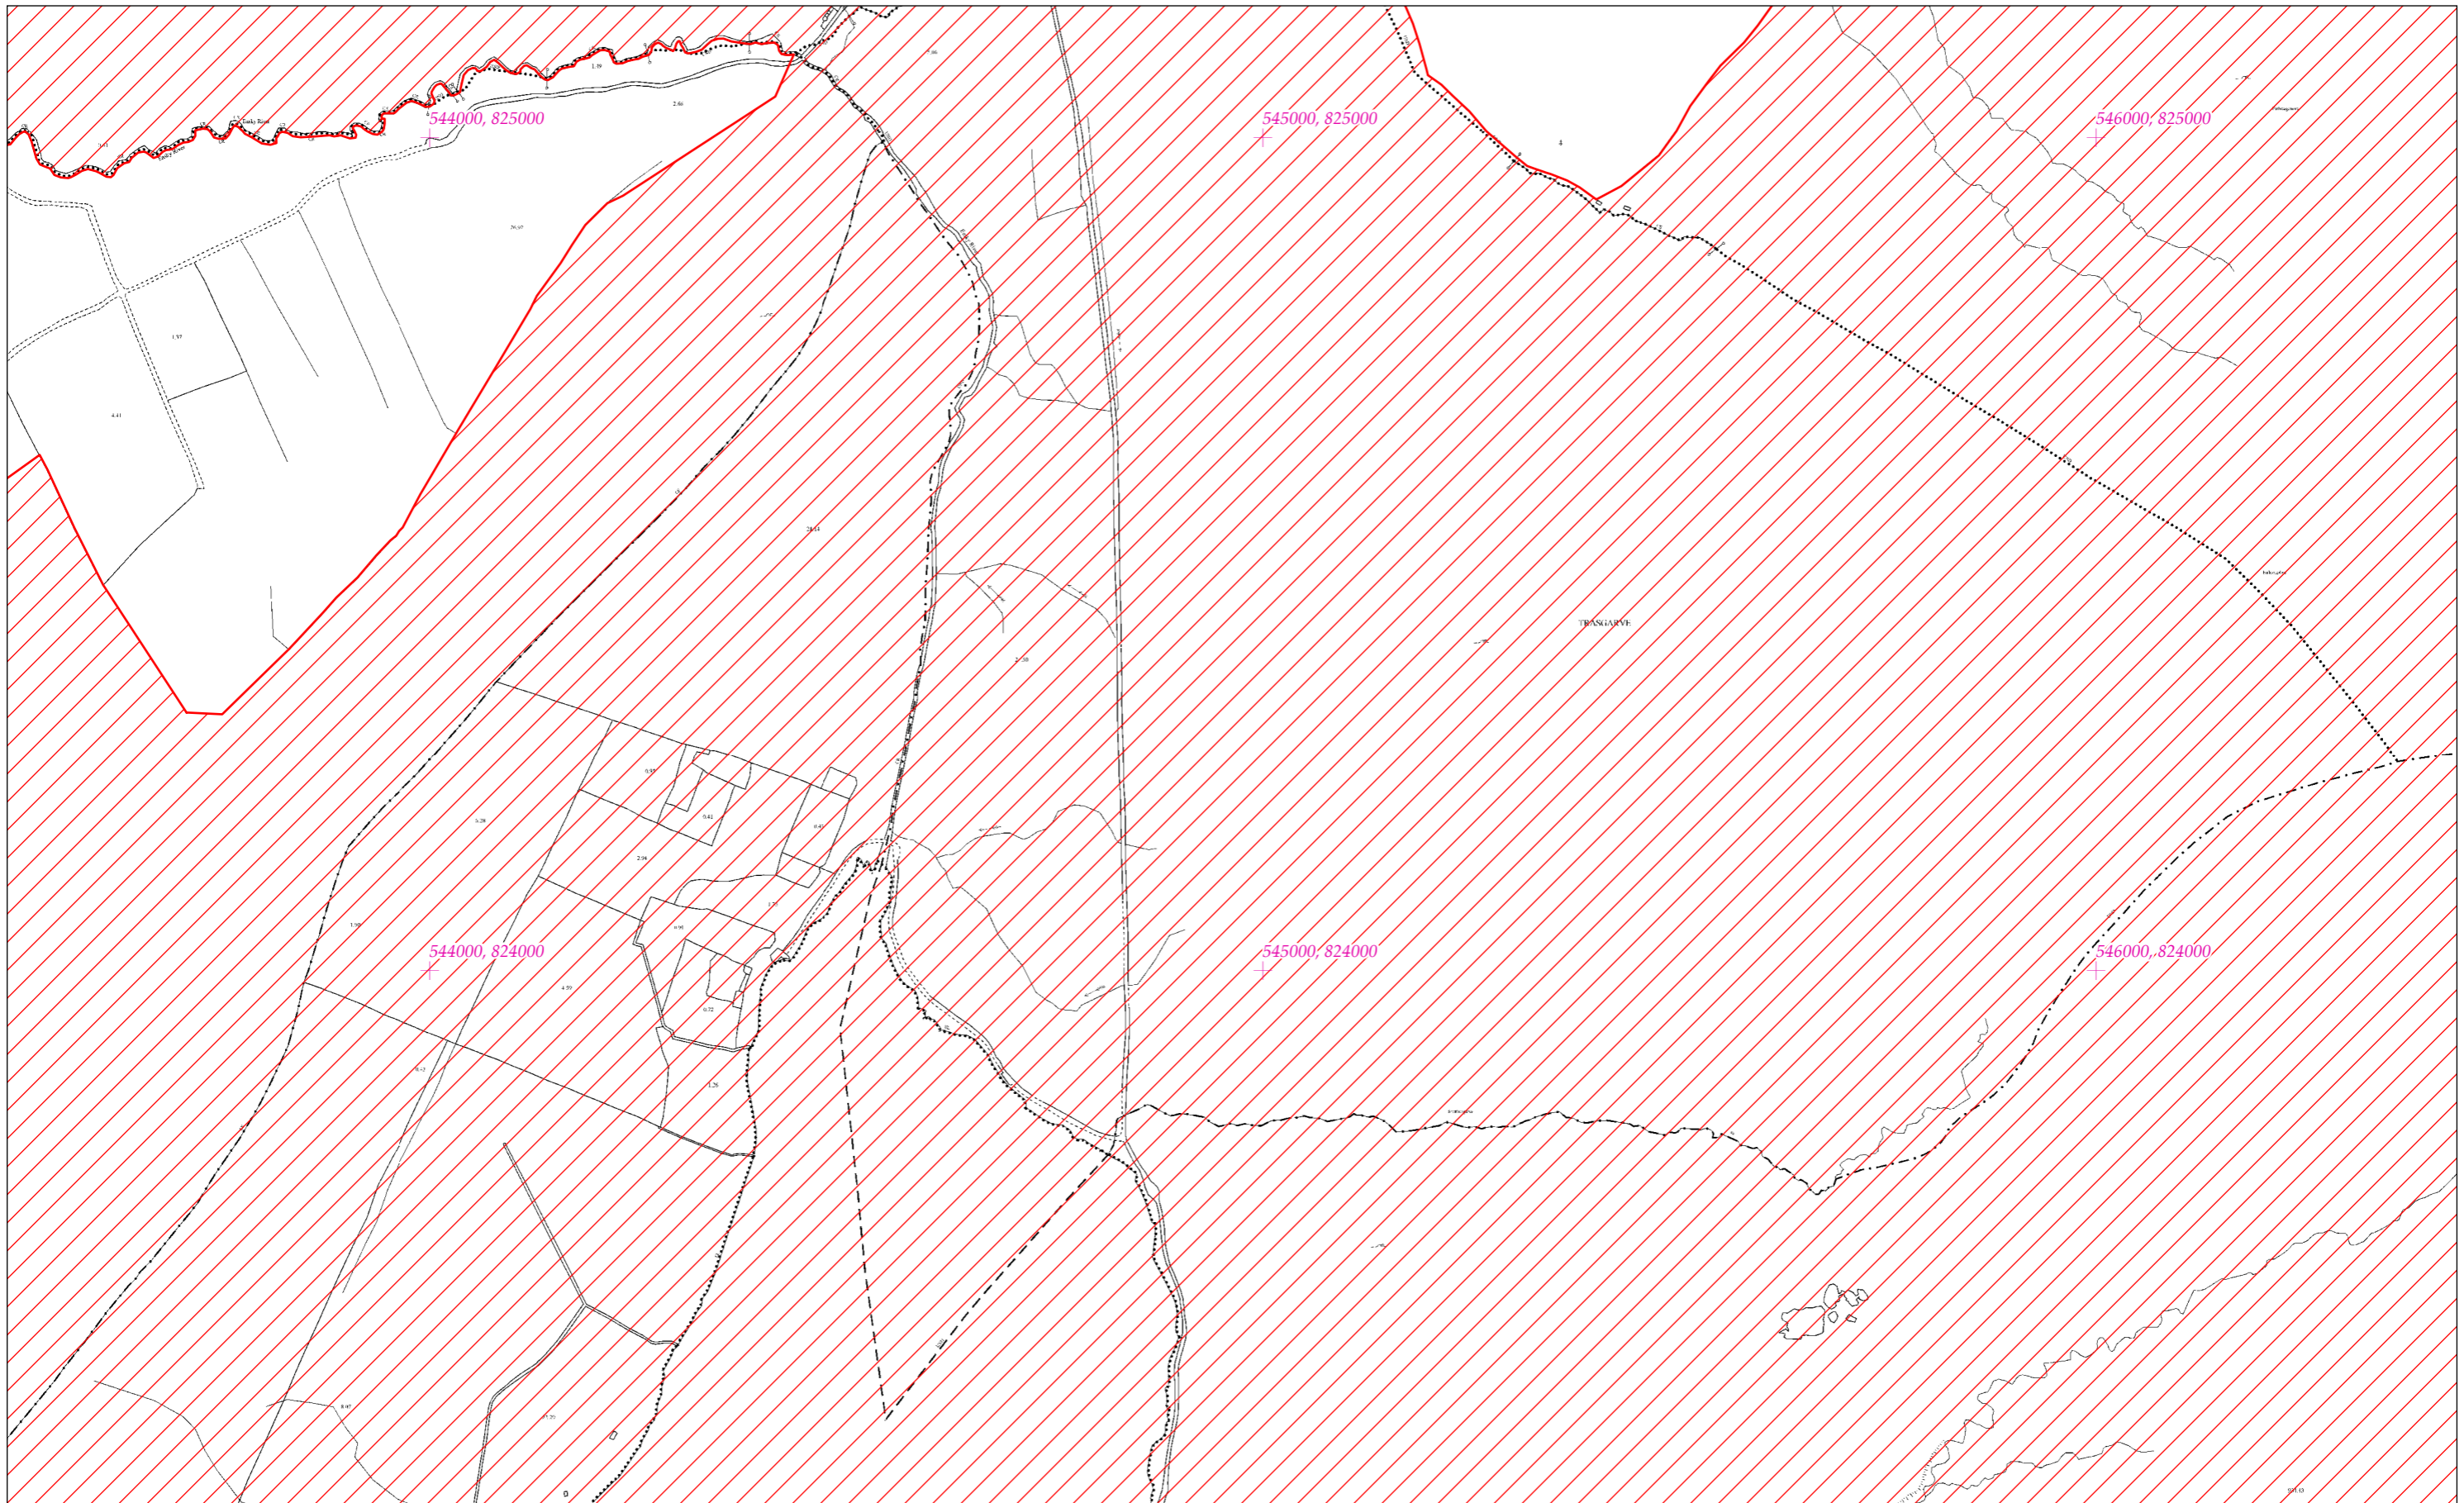

LCS Phortach Shliabh Gamh  
 Ox Mountains Bogs SAC  
 1:5000 O.S. TILE 1252d 27 of 66

SITE CODE  
 002006

Leagan / Version: 3.02  
 Arna chló an / Printed on: 09/09/2021

Rialachán 4(1)(b) / Regulation 4(1)(b)