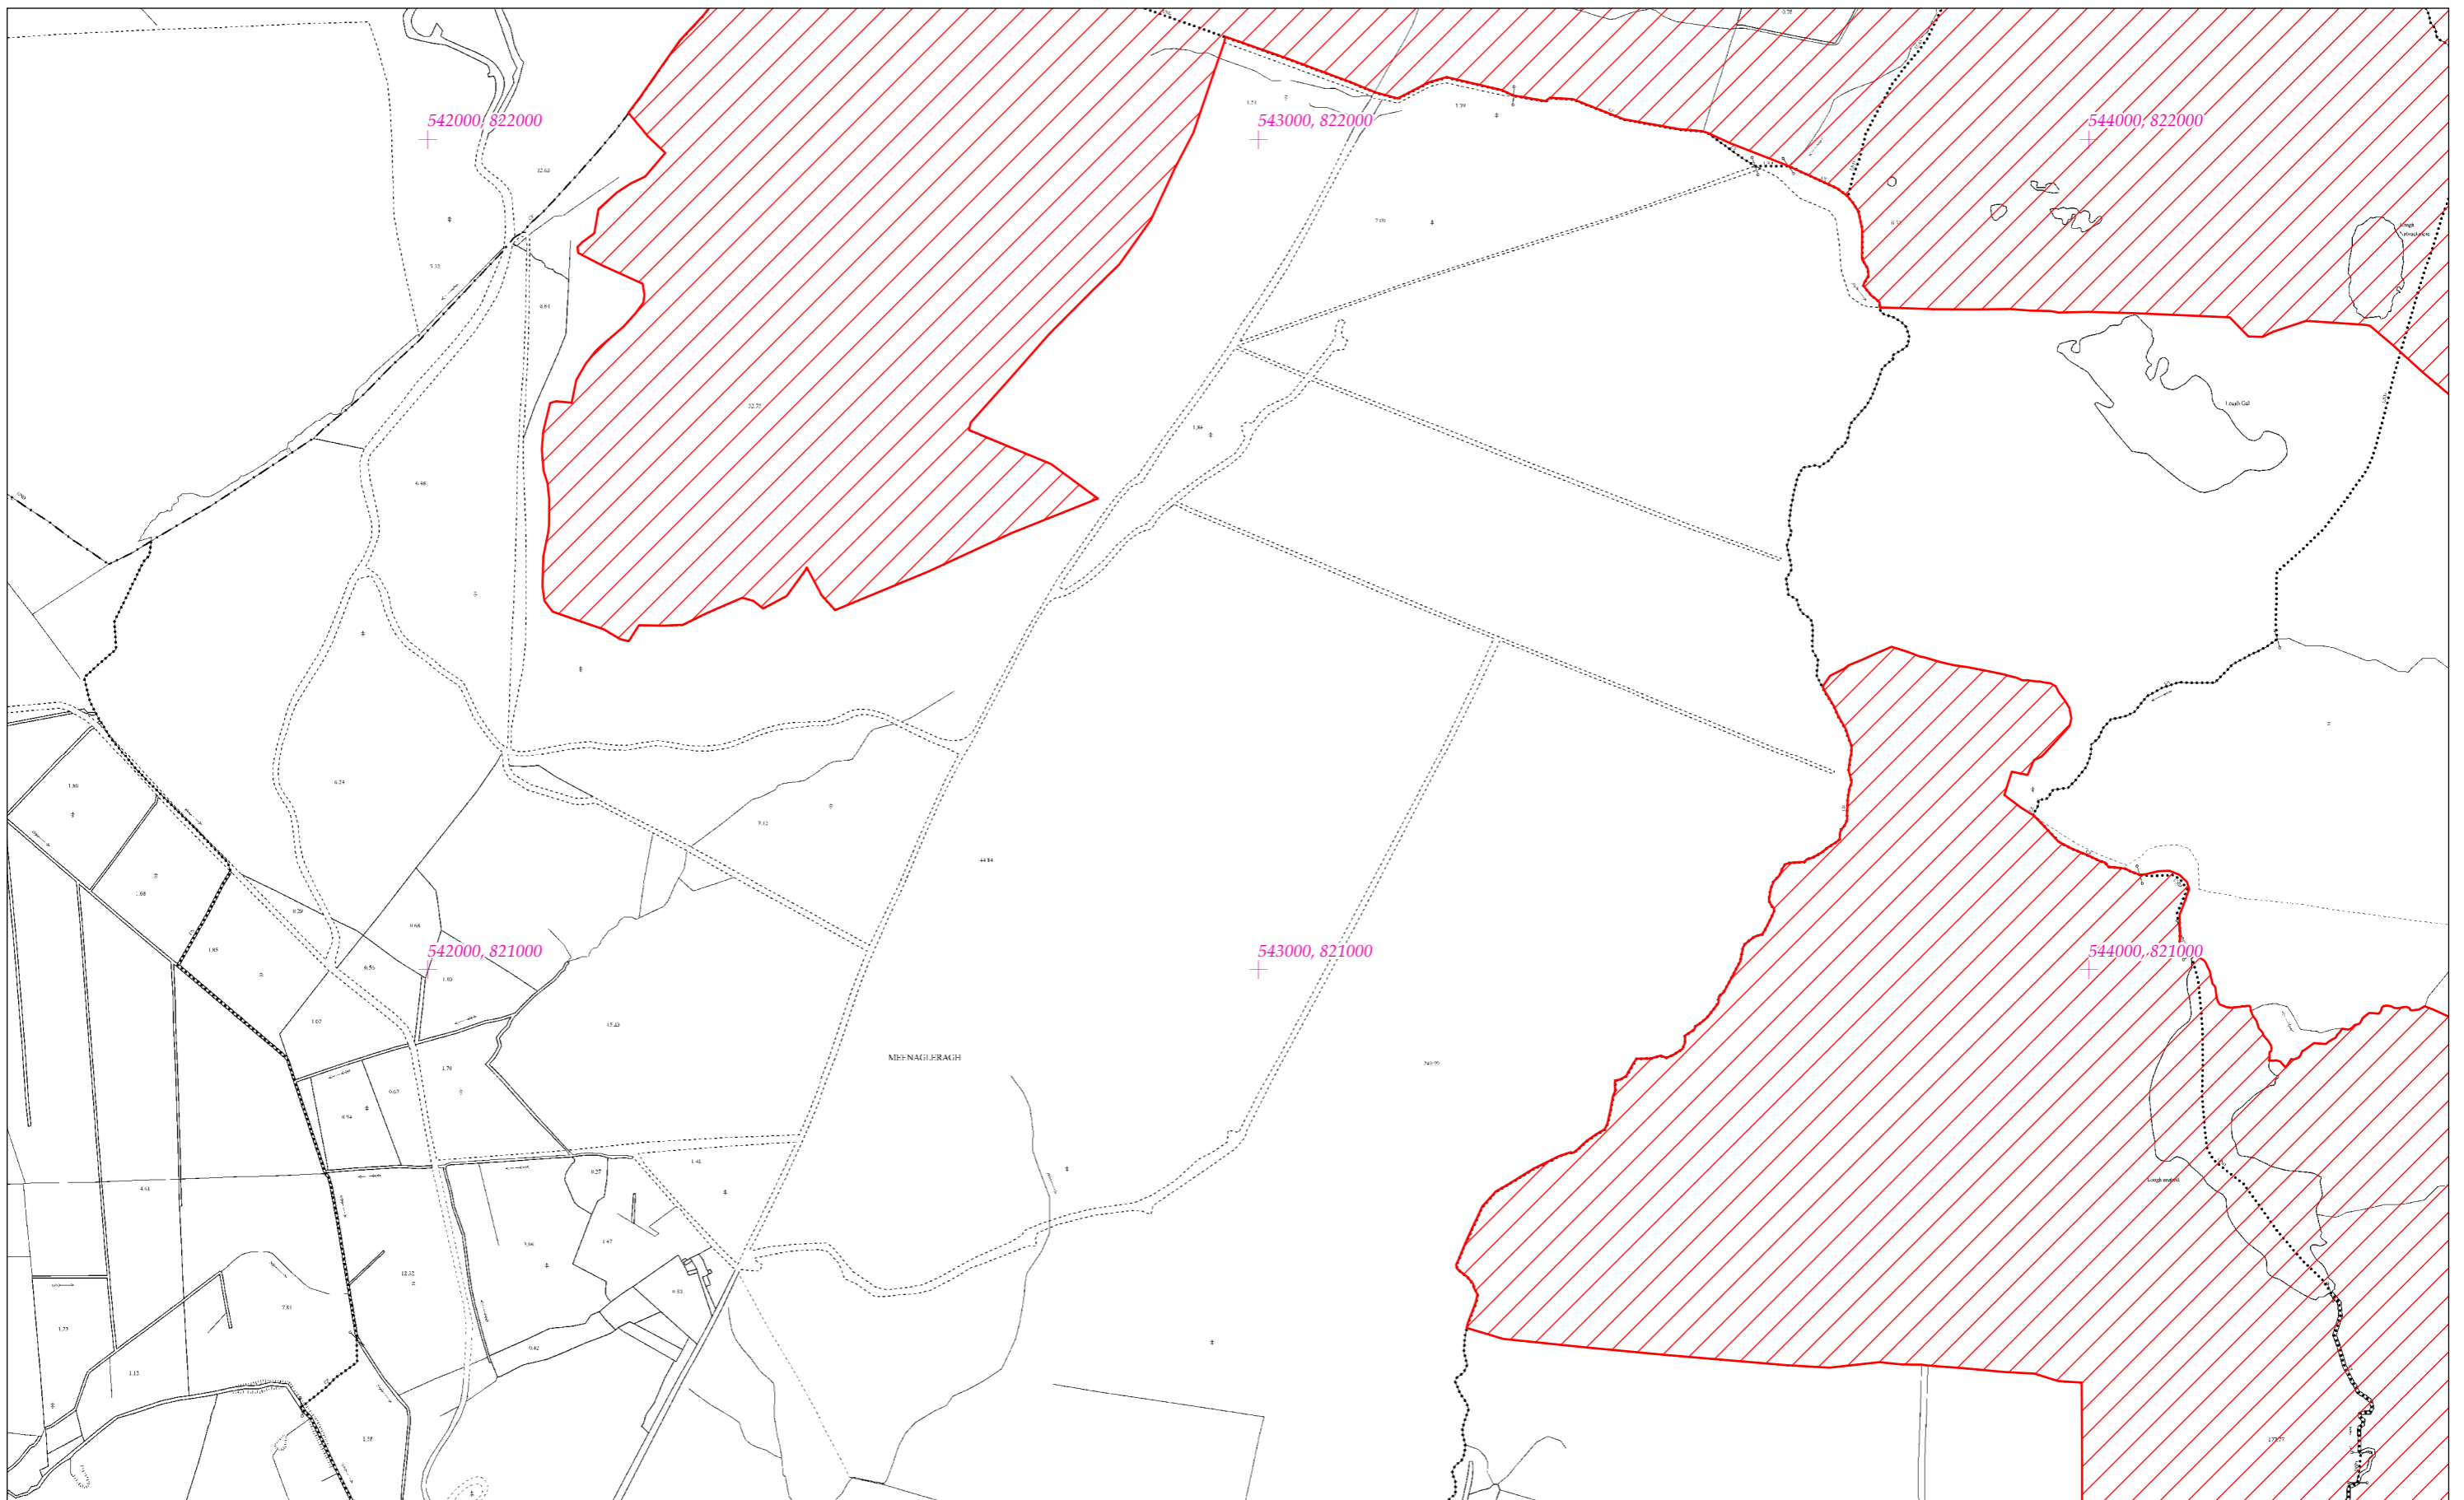

LCS Phortach Shliabh Gamh  
Ox Mountains Bogs SAC  
1:5000 O.S. TILE 1321a 43 of 66

SITE CODE  
002006

Leagan / Version: 3.02  
Arna chló an / Printed on: 09/09/2021

Rialachán 4(1)(b) / Regulation 4(1)(b)