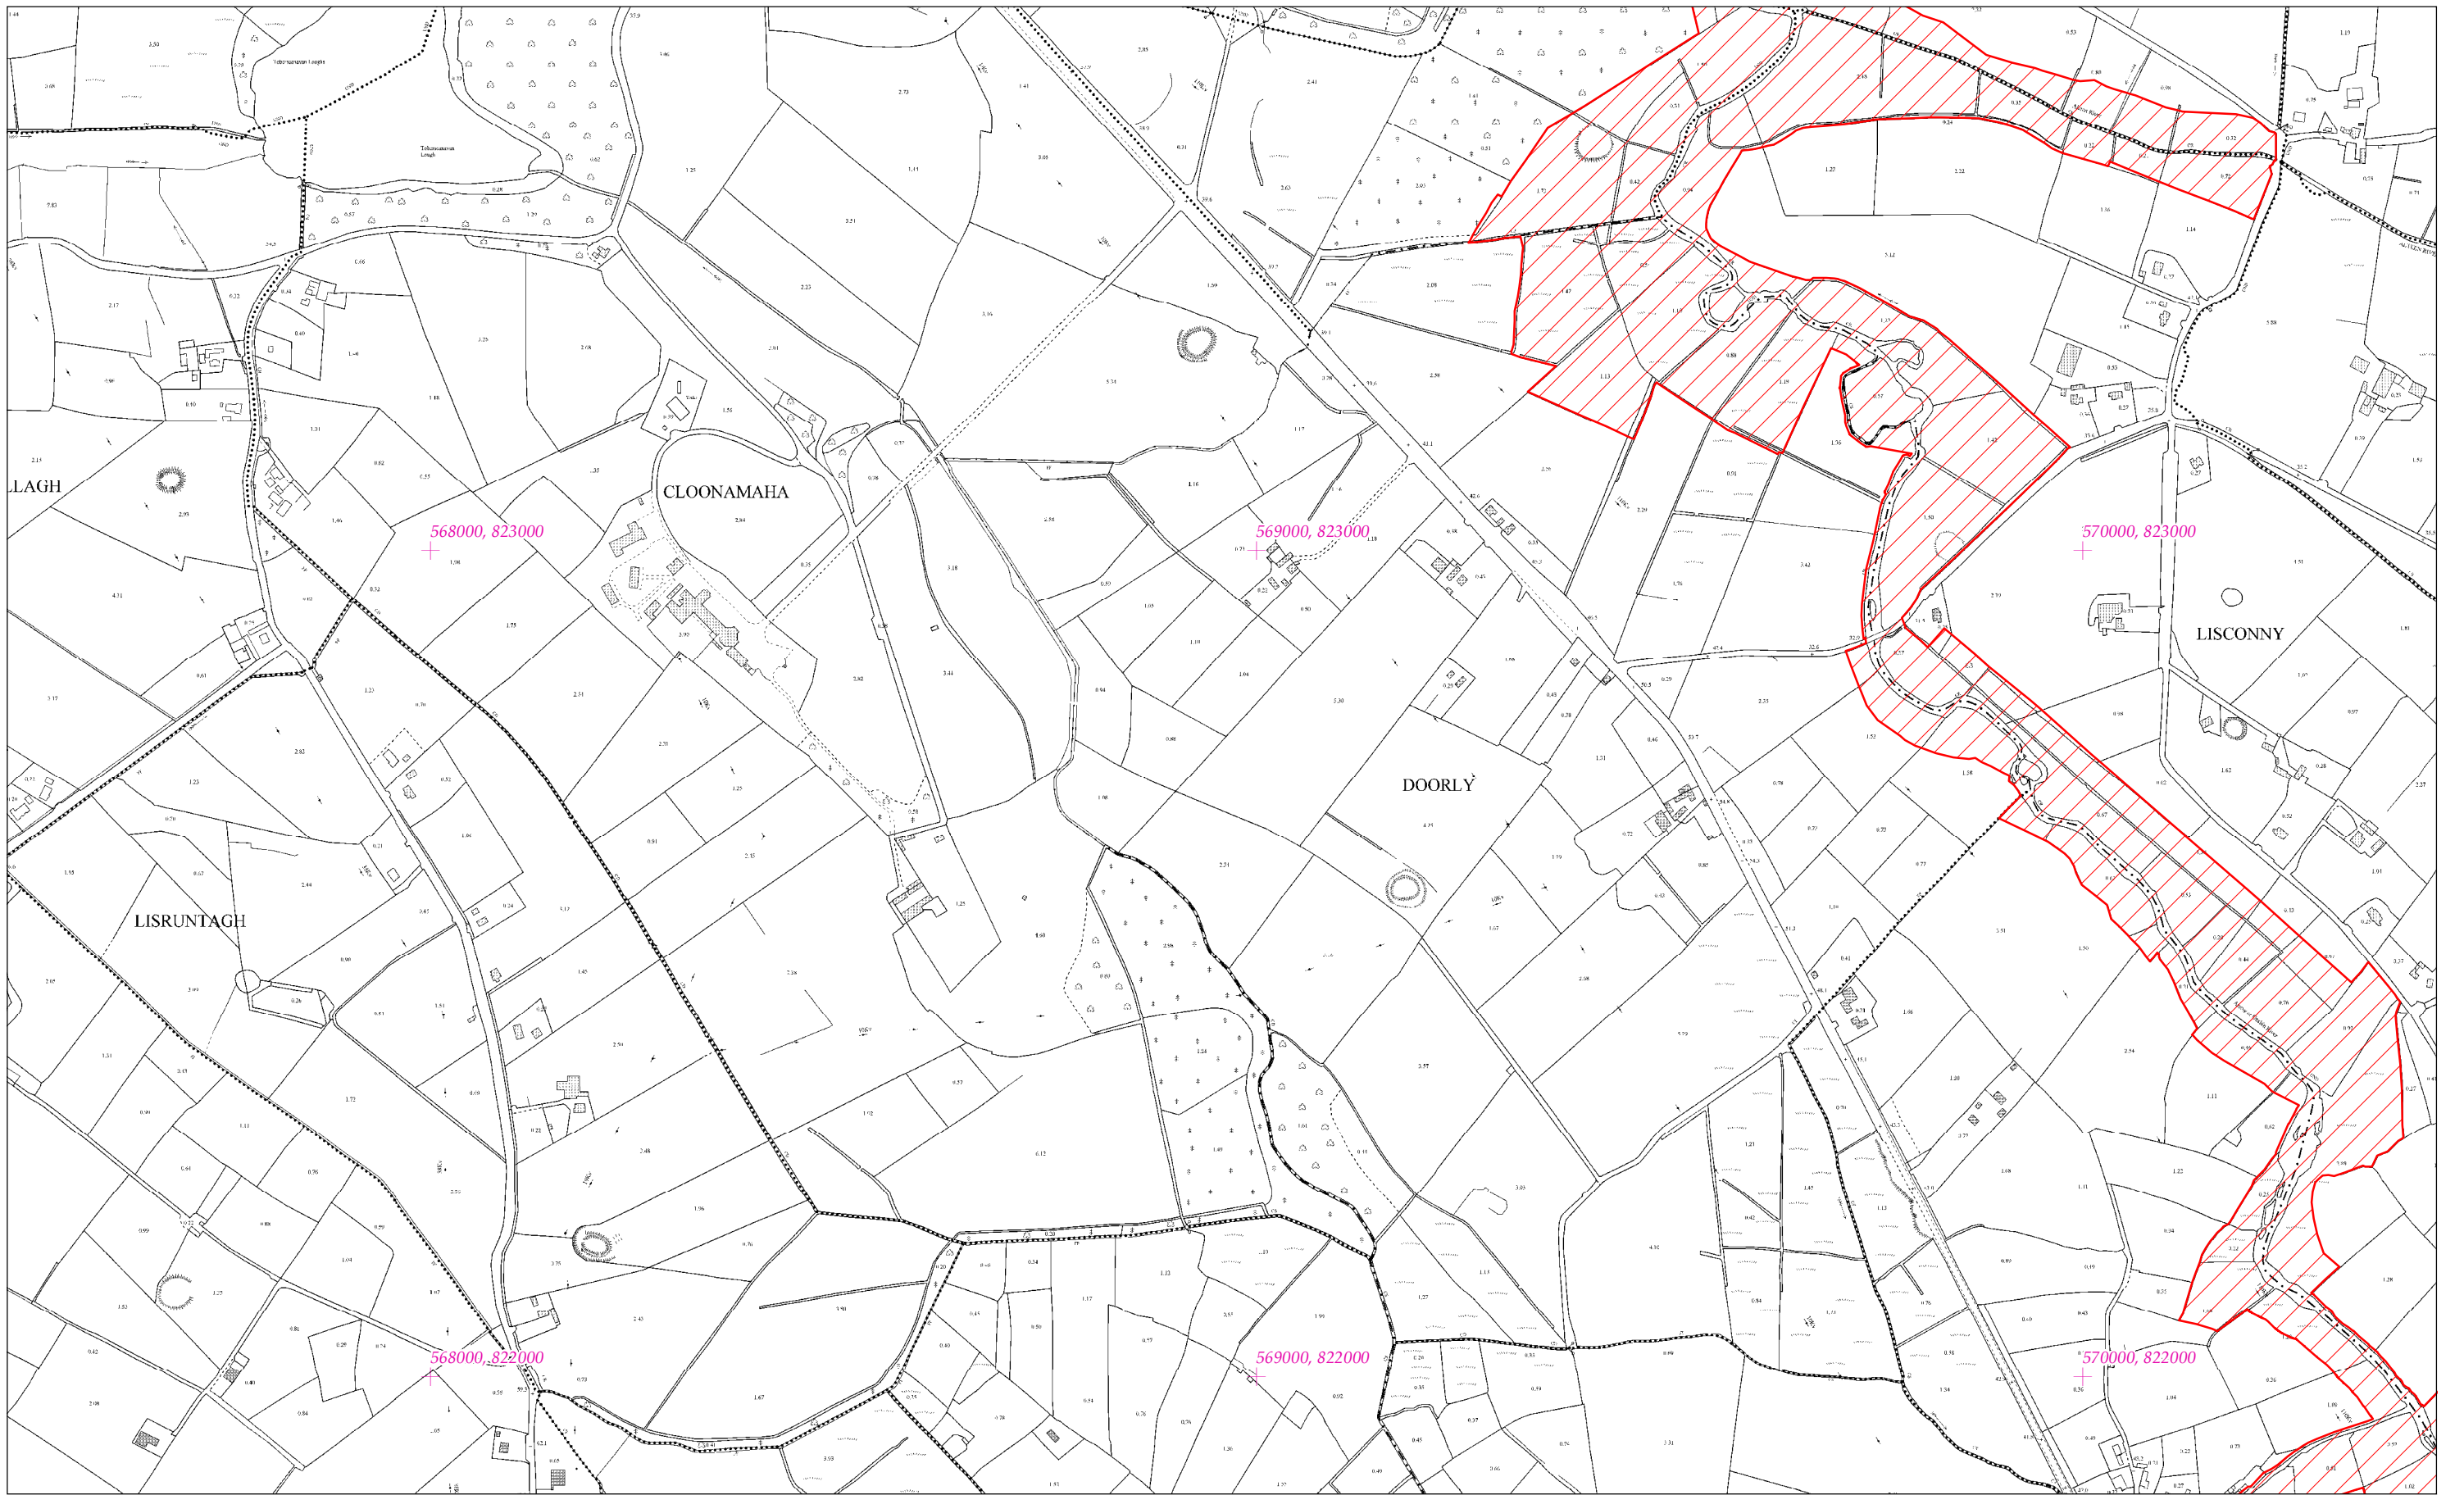

LCS na hUinsinne
Unshin River SAC
1:5000 O.S. TILE 1259b 24 of 38

Scála / Scale 1:7,500

SITE CODE
001898

Leagan / Version: 3.02

Arna chlón an / Printed on: 22/01/2019

Rialachán 4(1)(b) / Regulation 4(1)(b)