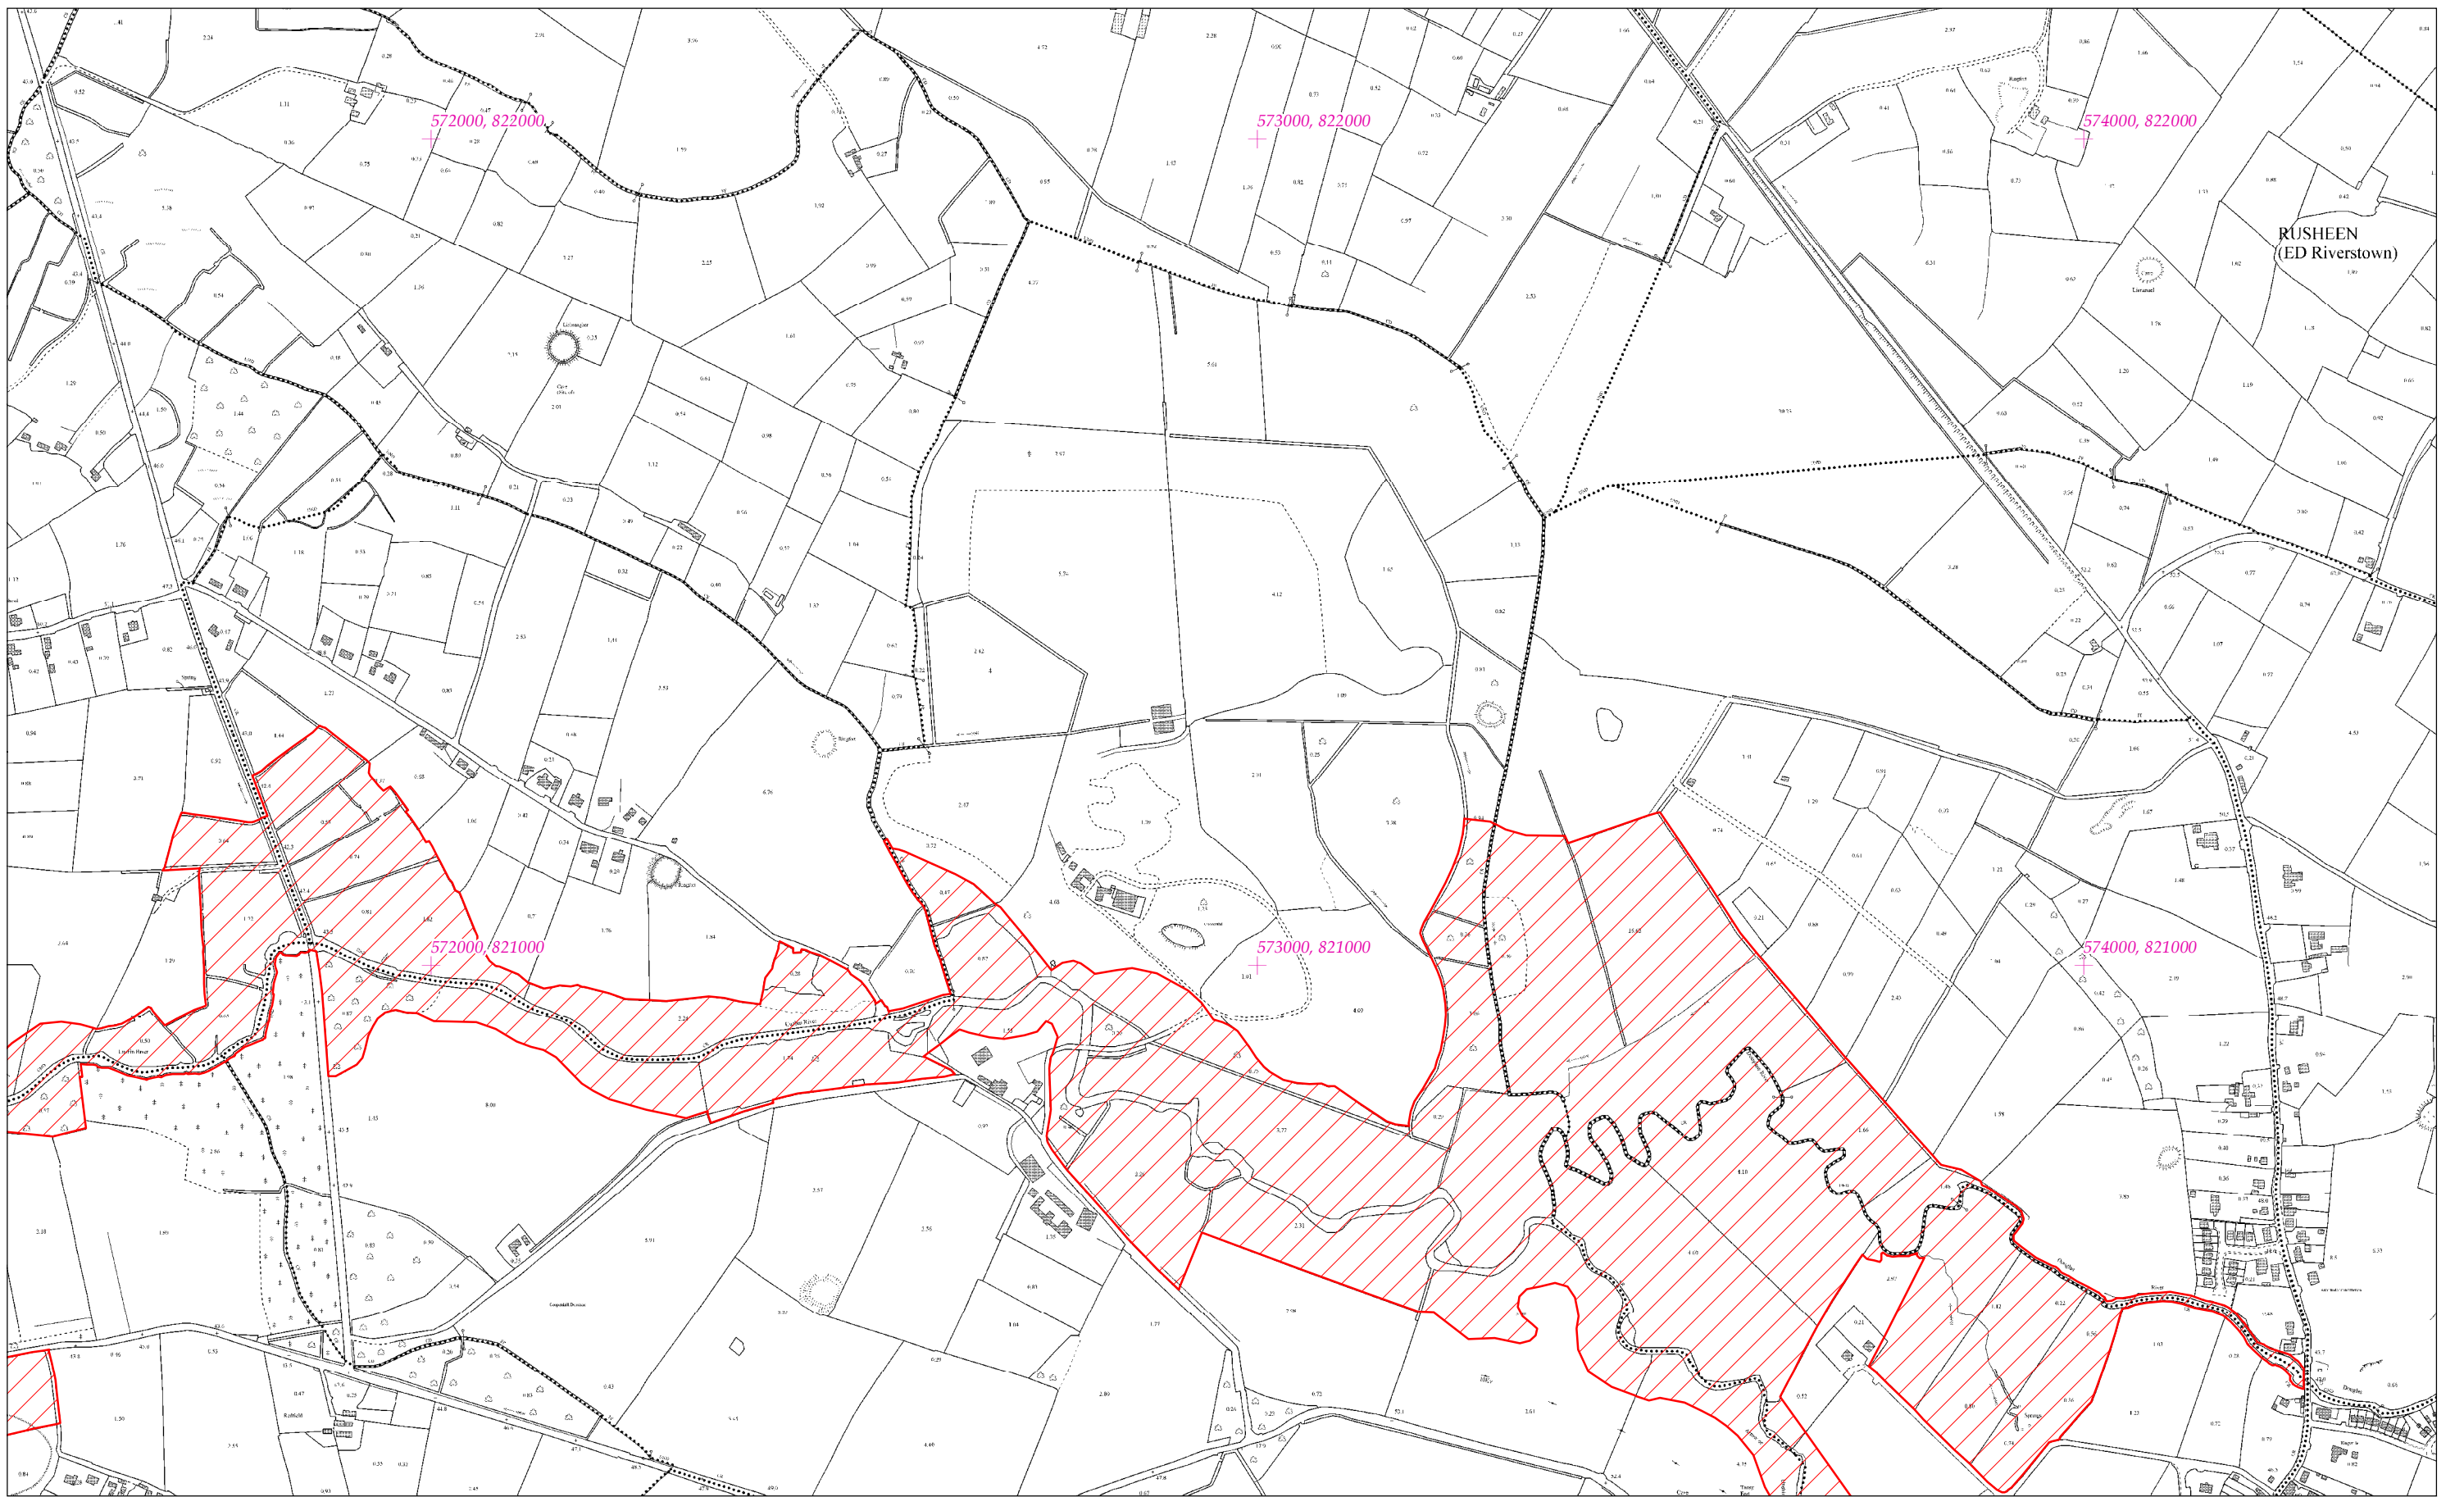

LCS na hUinsinne
Unshin River SAC
1:5000 O.S. TILE 1328d 28 of 38

Scála / Scale 1:7,500

SITE CODE
001898

Leagan / Version: 3.02

Arna chlón an / Printed on: 22/01/2019

Rialachán 4(1)(b) / Regulation 4(1)(b)