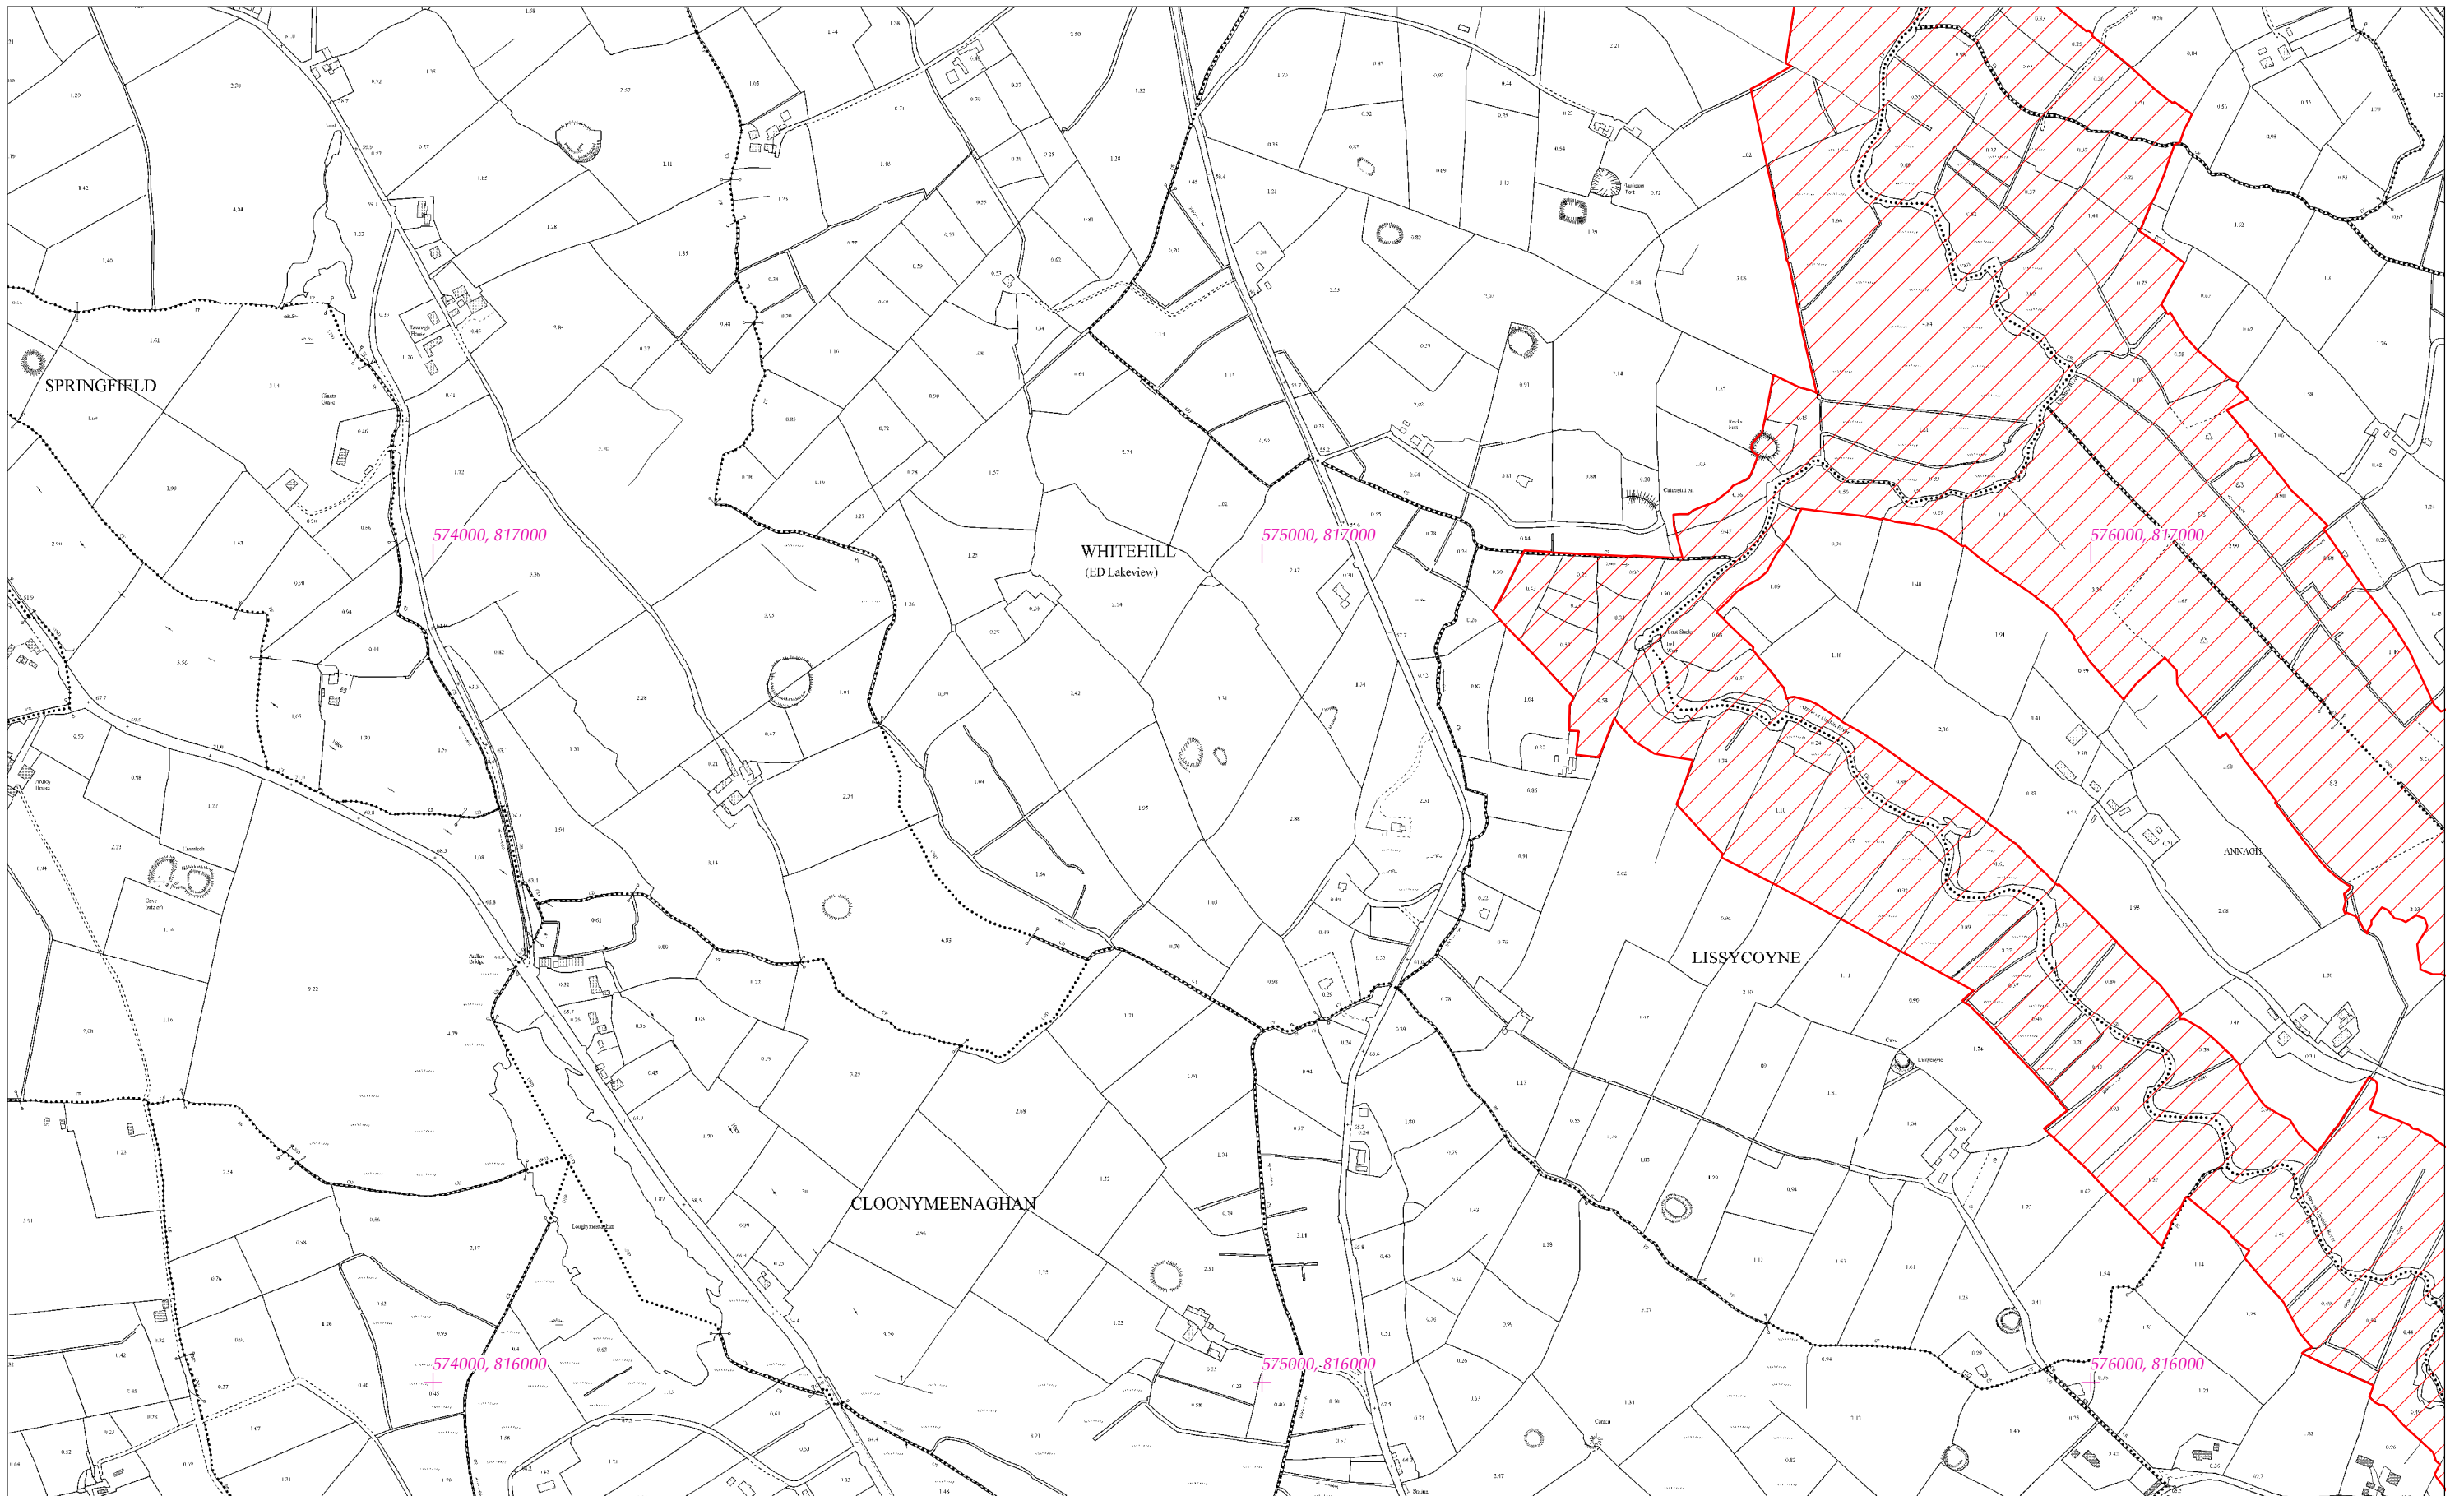

LCS na hUinsinne
Unshin River SAC
1:5000 O.S. TILE 1398b 34 of 38

Scála / Scale 1:7,500

SITE CODE
001898

Leagan / Version: 3.02

Arna chlón an / Printed on: 22/01/2019

Rialachán 4(1)(b) / Regulation 4(1)(b)