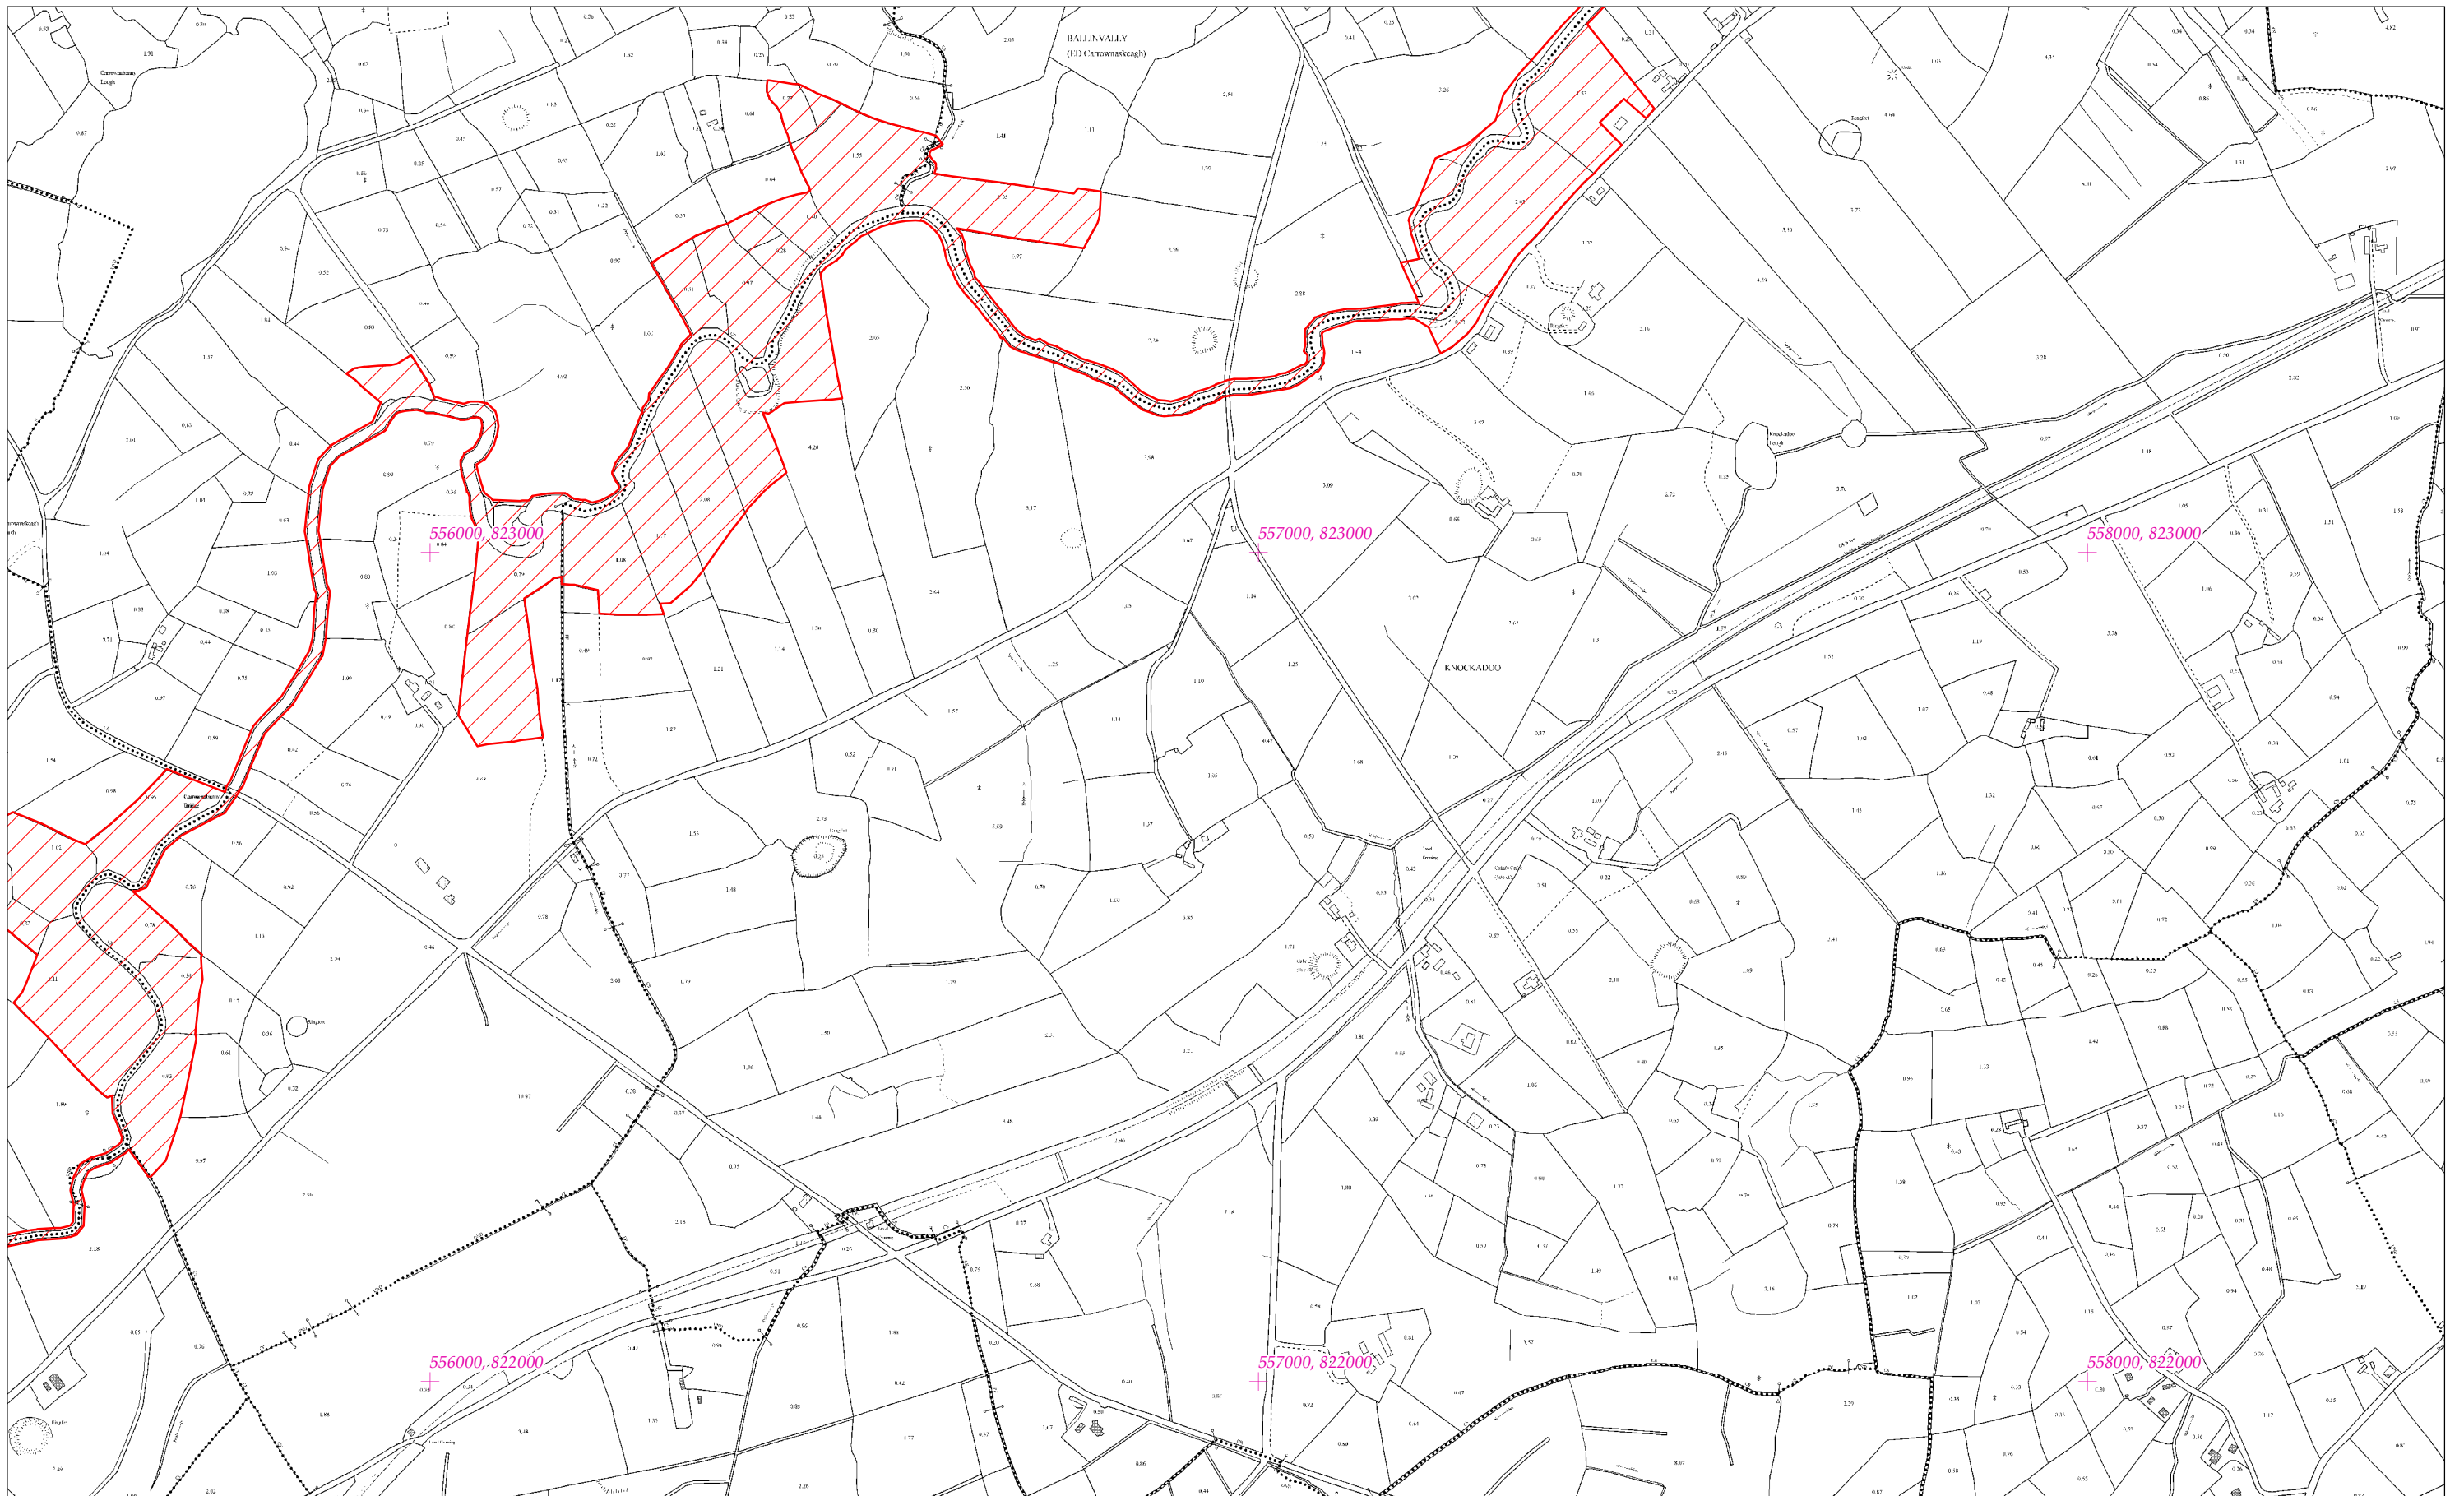

LCS na hUinsinne
Unshin River SAC
1:5000 O.S. TILE 1256b 19 of 38

Scála / Scale 1:7,500

SITE CODE
001898

Leagan / Version: 3.02

Arna chlón an / Printed on: 22/01/2019

Rialachán 4(1)(b) / Regulation 4(1)(b)