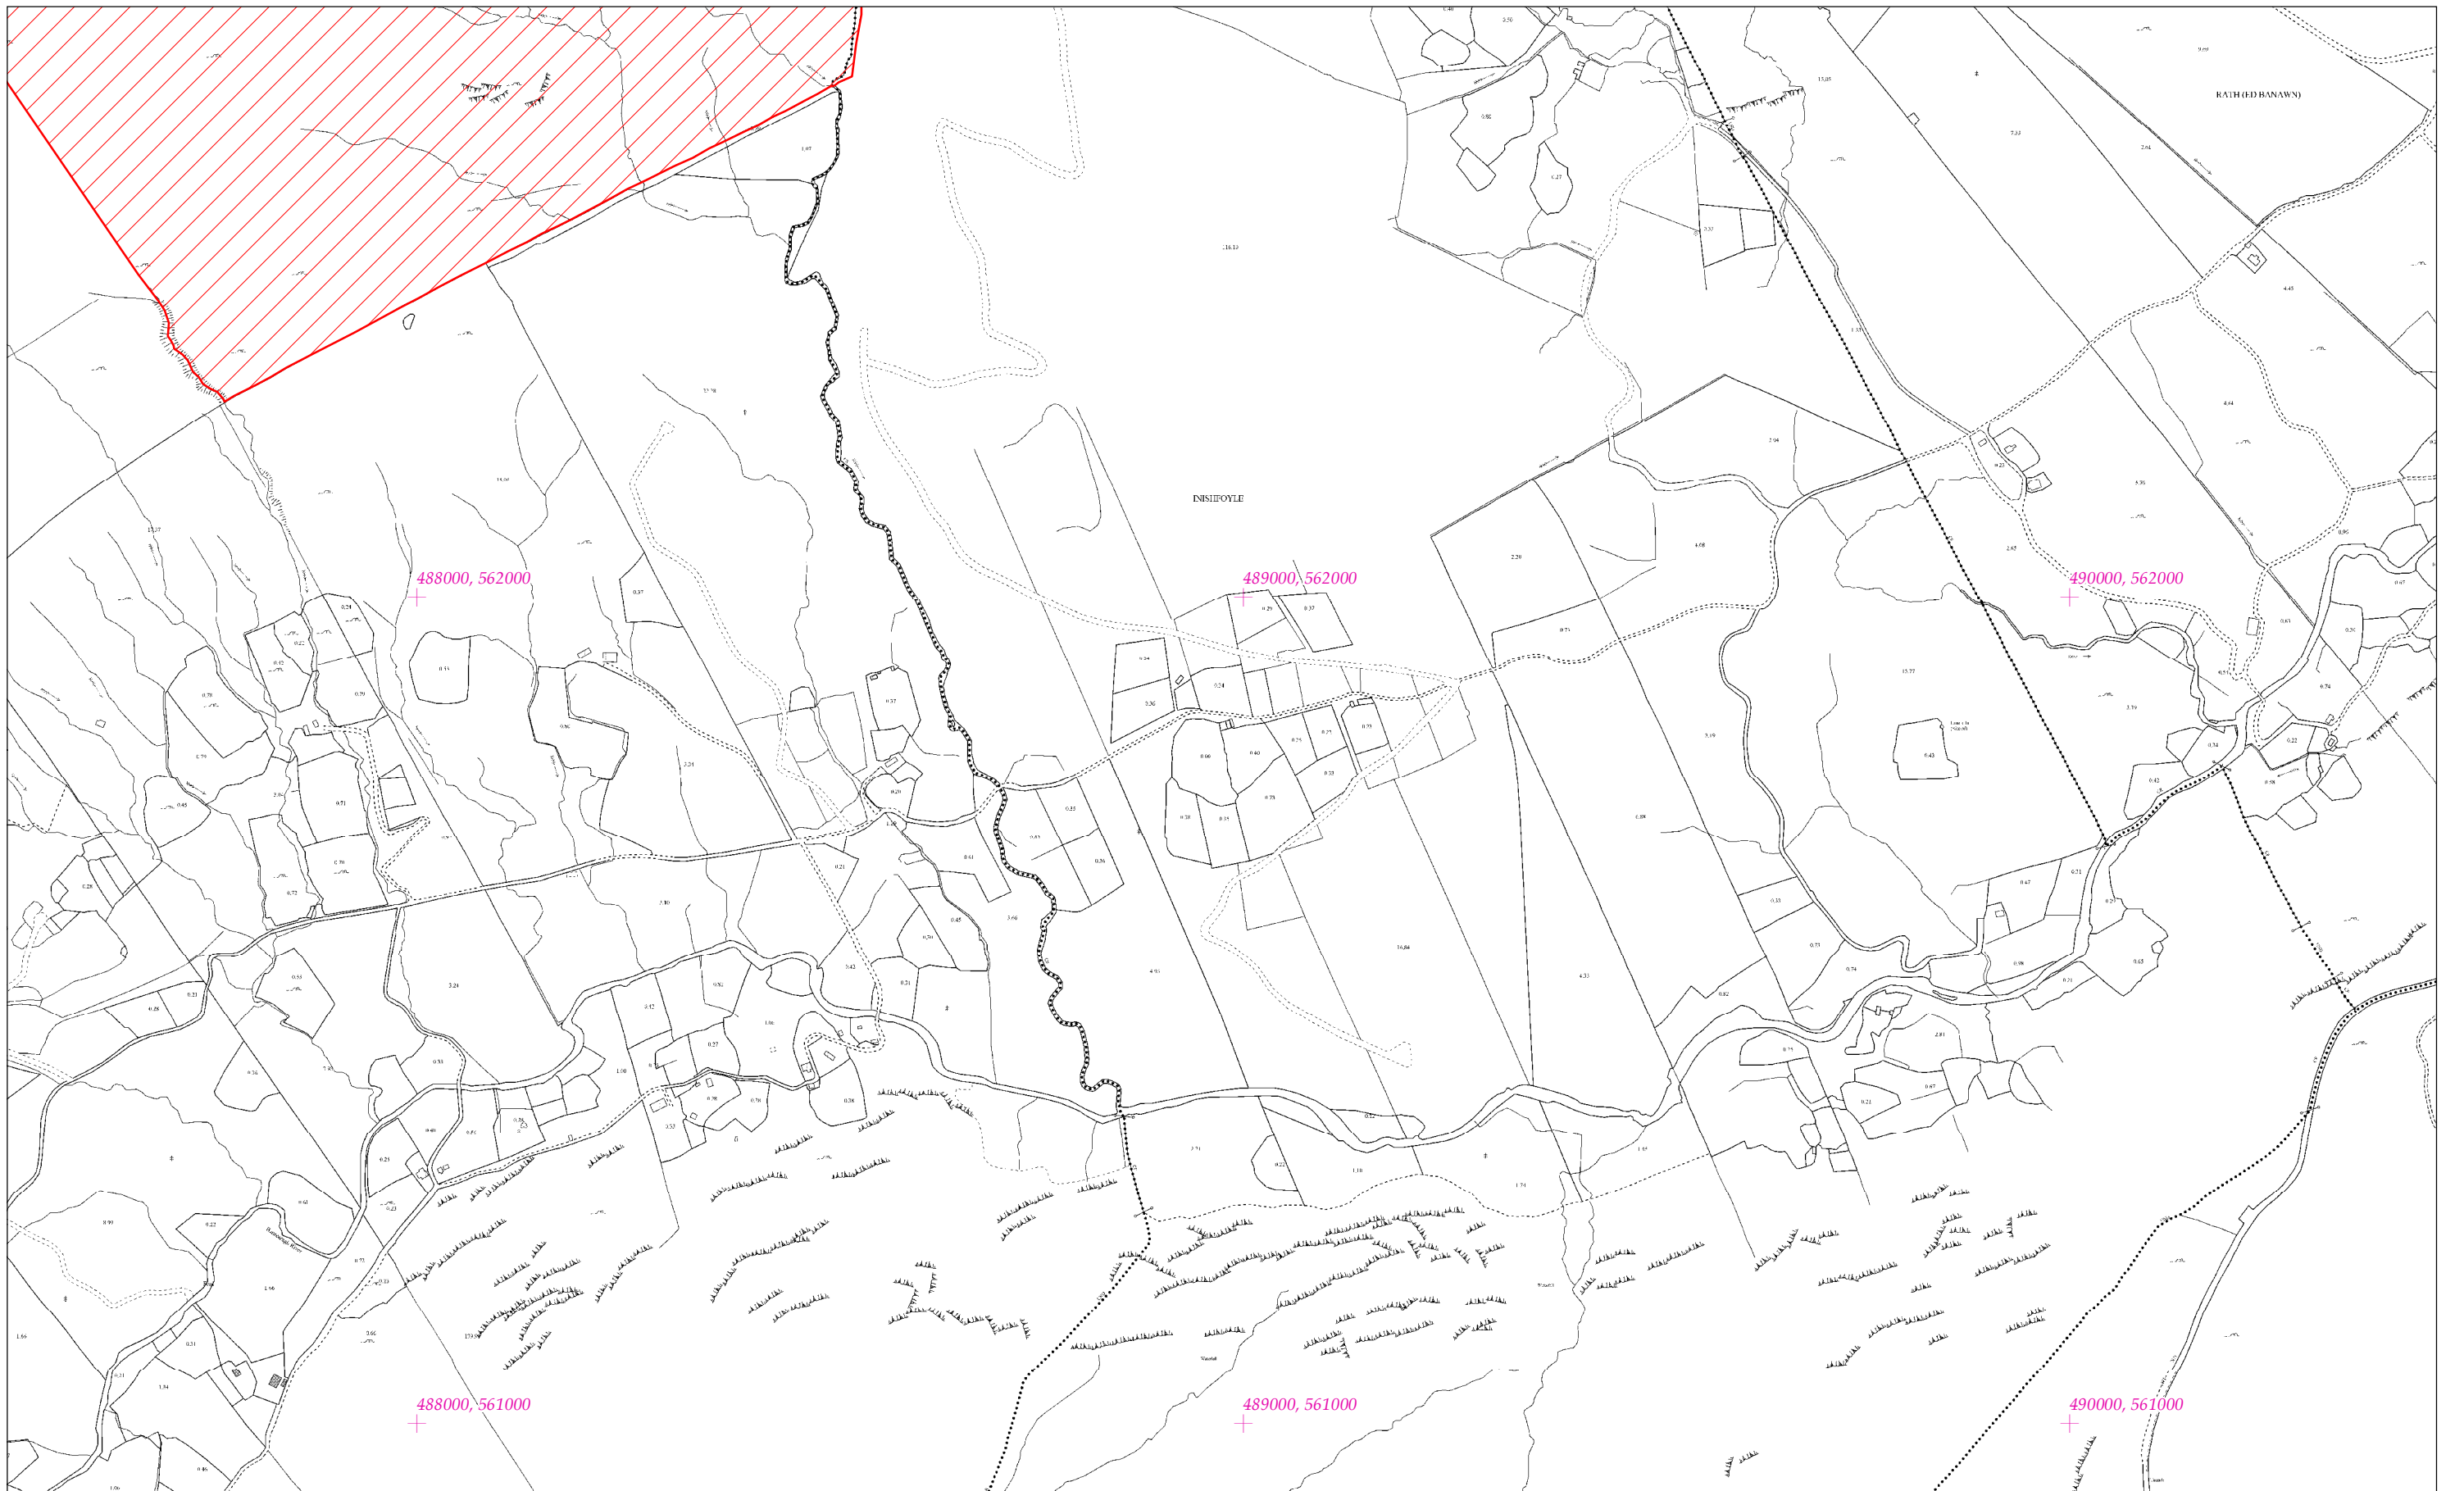

LCS Phortach Mheall an Ghamhna
Maulagowna Bog SAC
1:5000 O.S. TILE 6489a 7 of 8

Scála / Scale 1:7,500

SITE CODE
001881

Leagan / Version: 3.01

Arna chló an / Printed on: 06/05/2020

Rialachán 4(1)(b) / Regulation 4(1)(b)