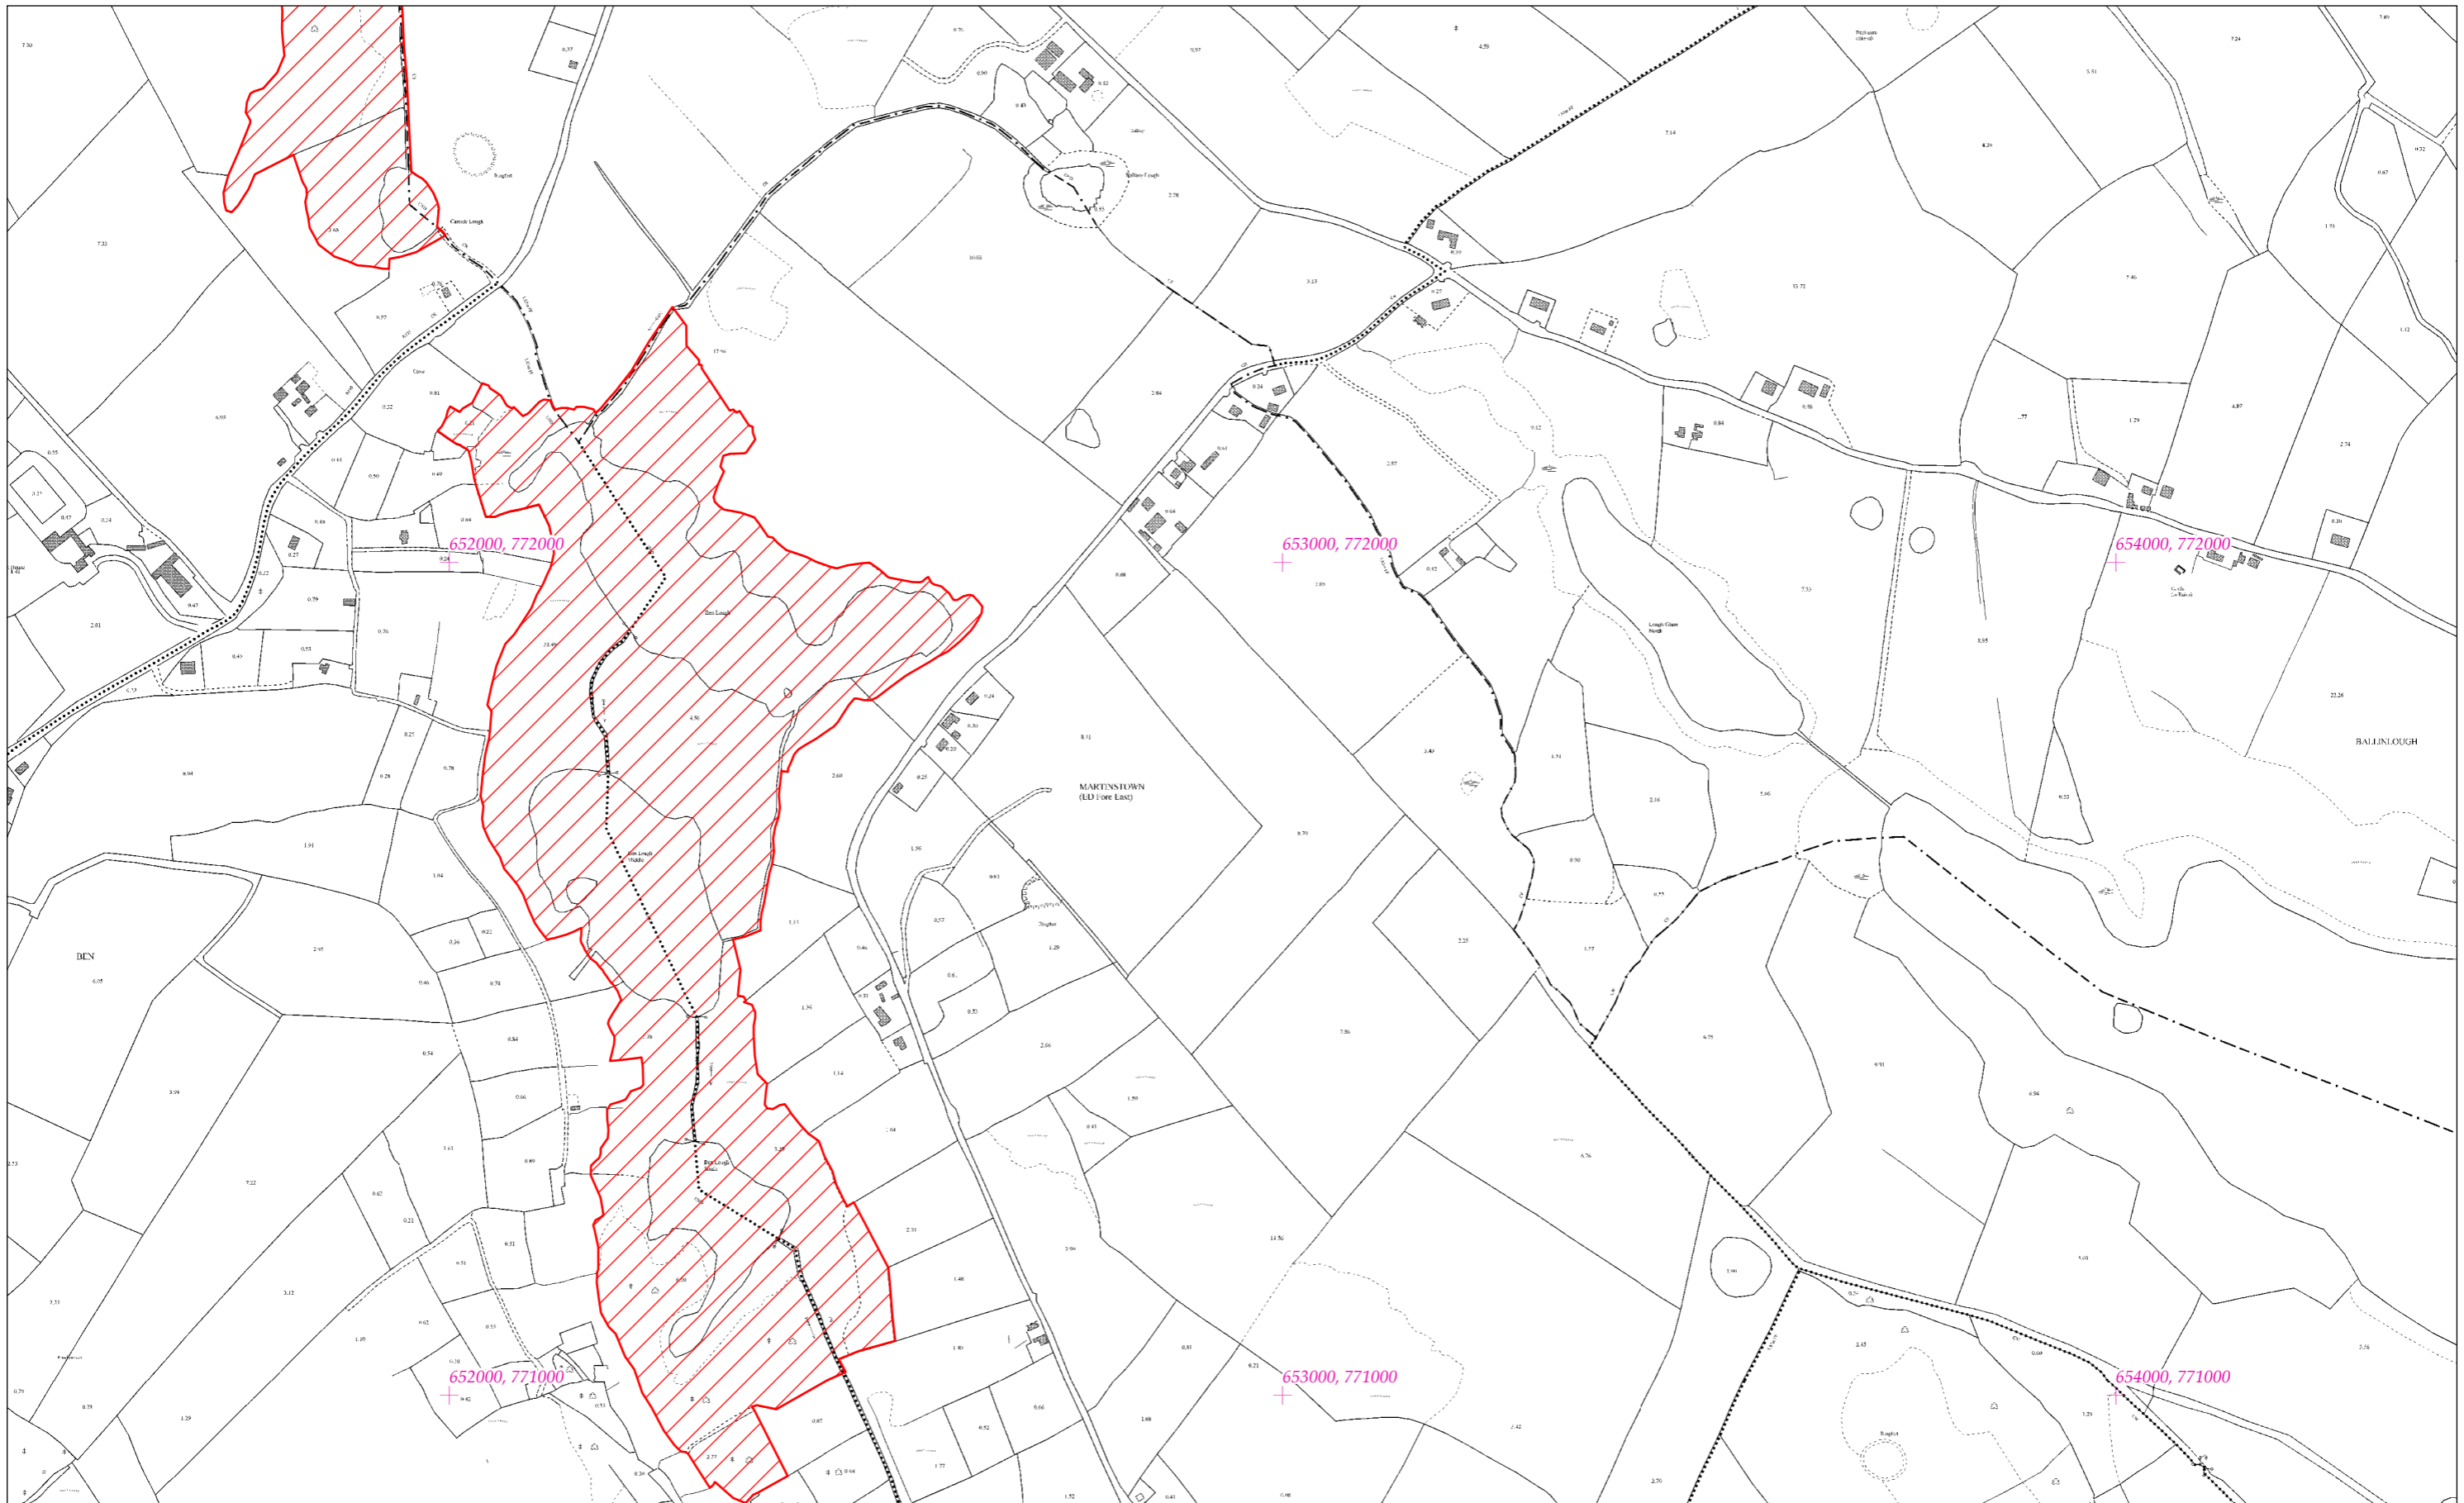

LCS Loch Bán an Eanaigh,
Lochanna na Binne agus an Locha Dhuibh
White Lough, Ben Loughs and Lough Doo SAC
1:5000 O.S. TILE 2368a 4 of 6

SITE CODE
001810

Leagan / Version: 3.02

Arna chló an / Printed on: 20/07/2021