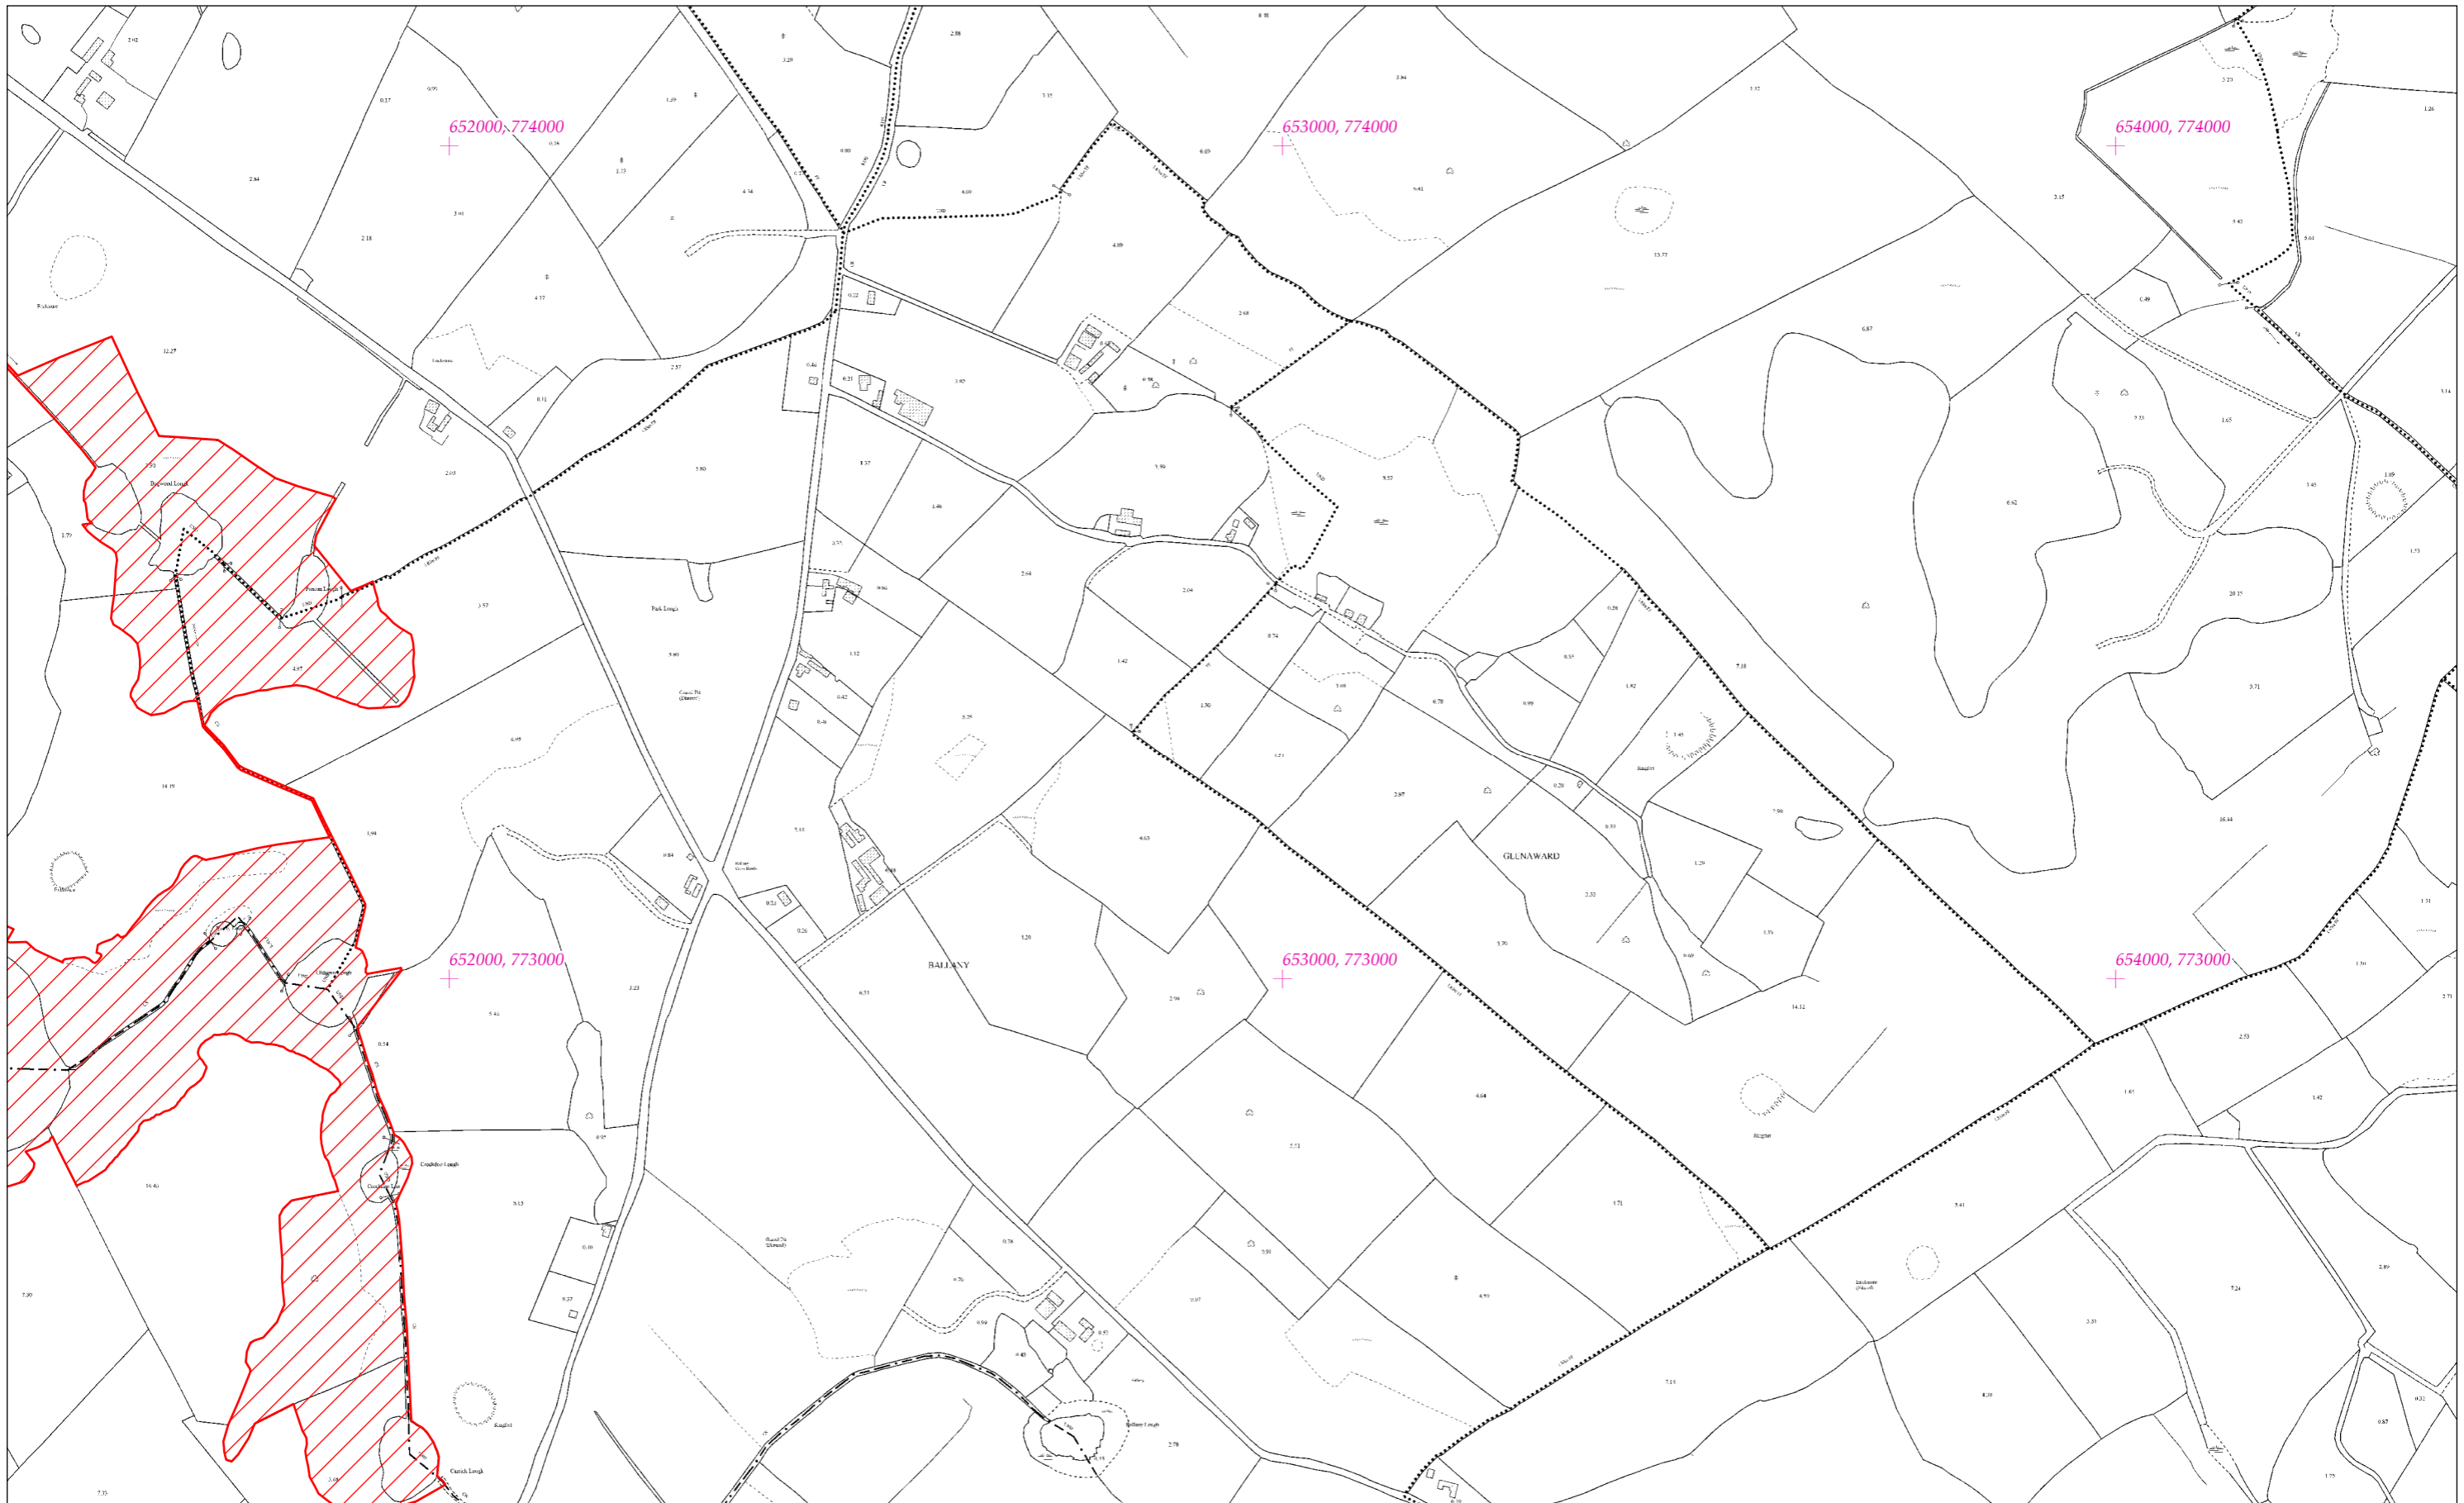

LCS Loch Bán an Eanaigh,
Lochanna na Binne agus an Locha Dhuibh
White Lough, Ben Loughs and Lough Doo SAC
1:5000 O.S. TILE 2367d 3 of 6

SITE CODE
001810

Leagan / Version: 3.02

Arna chló an / Printed on: 20/07/2021