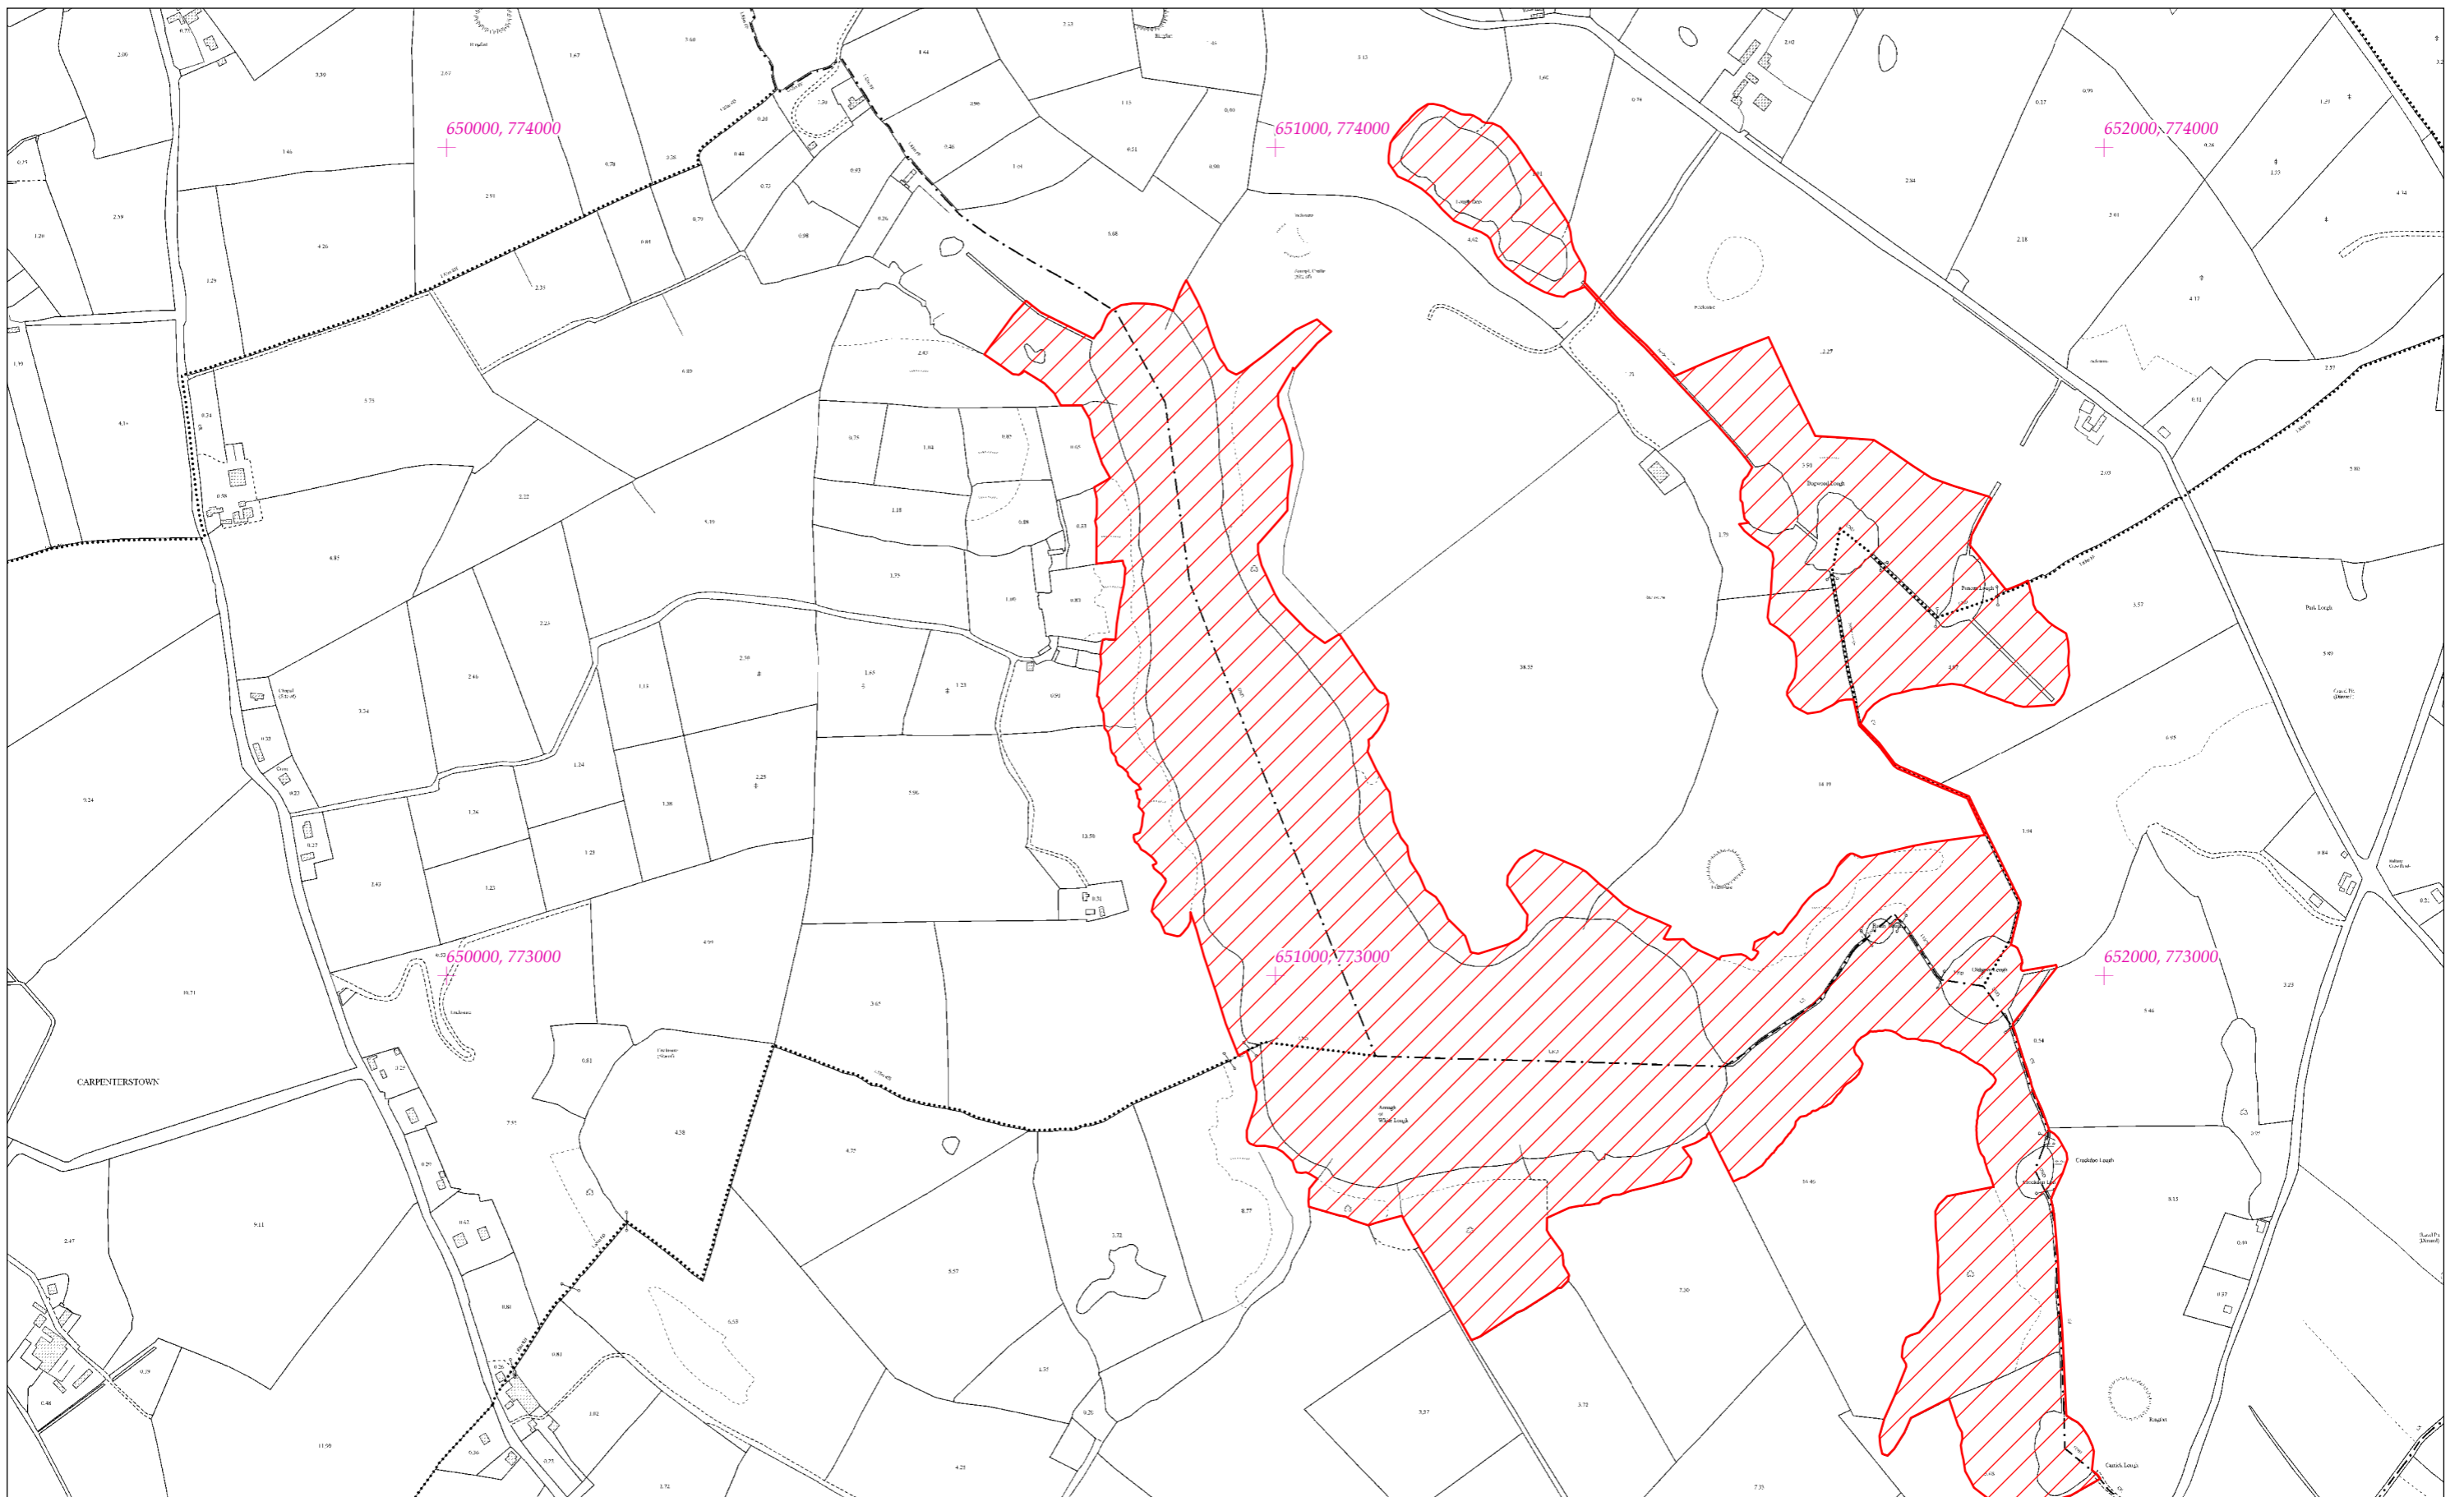

LCS Loch Bán an Eanaigh,
Lochanna na Binne agus an Locha Dhuibh
White Lough, Ben Loughs and Lough Doo SAC
1:5000 O.S. TILE 2304d 1 of 6

SITE CODE
001810

Leagan / Version: 3.02

Arna chló an / Printed on: 20/07/2021