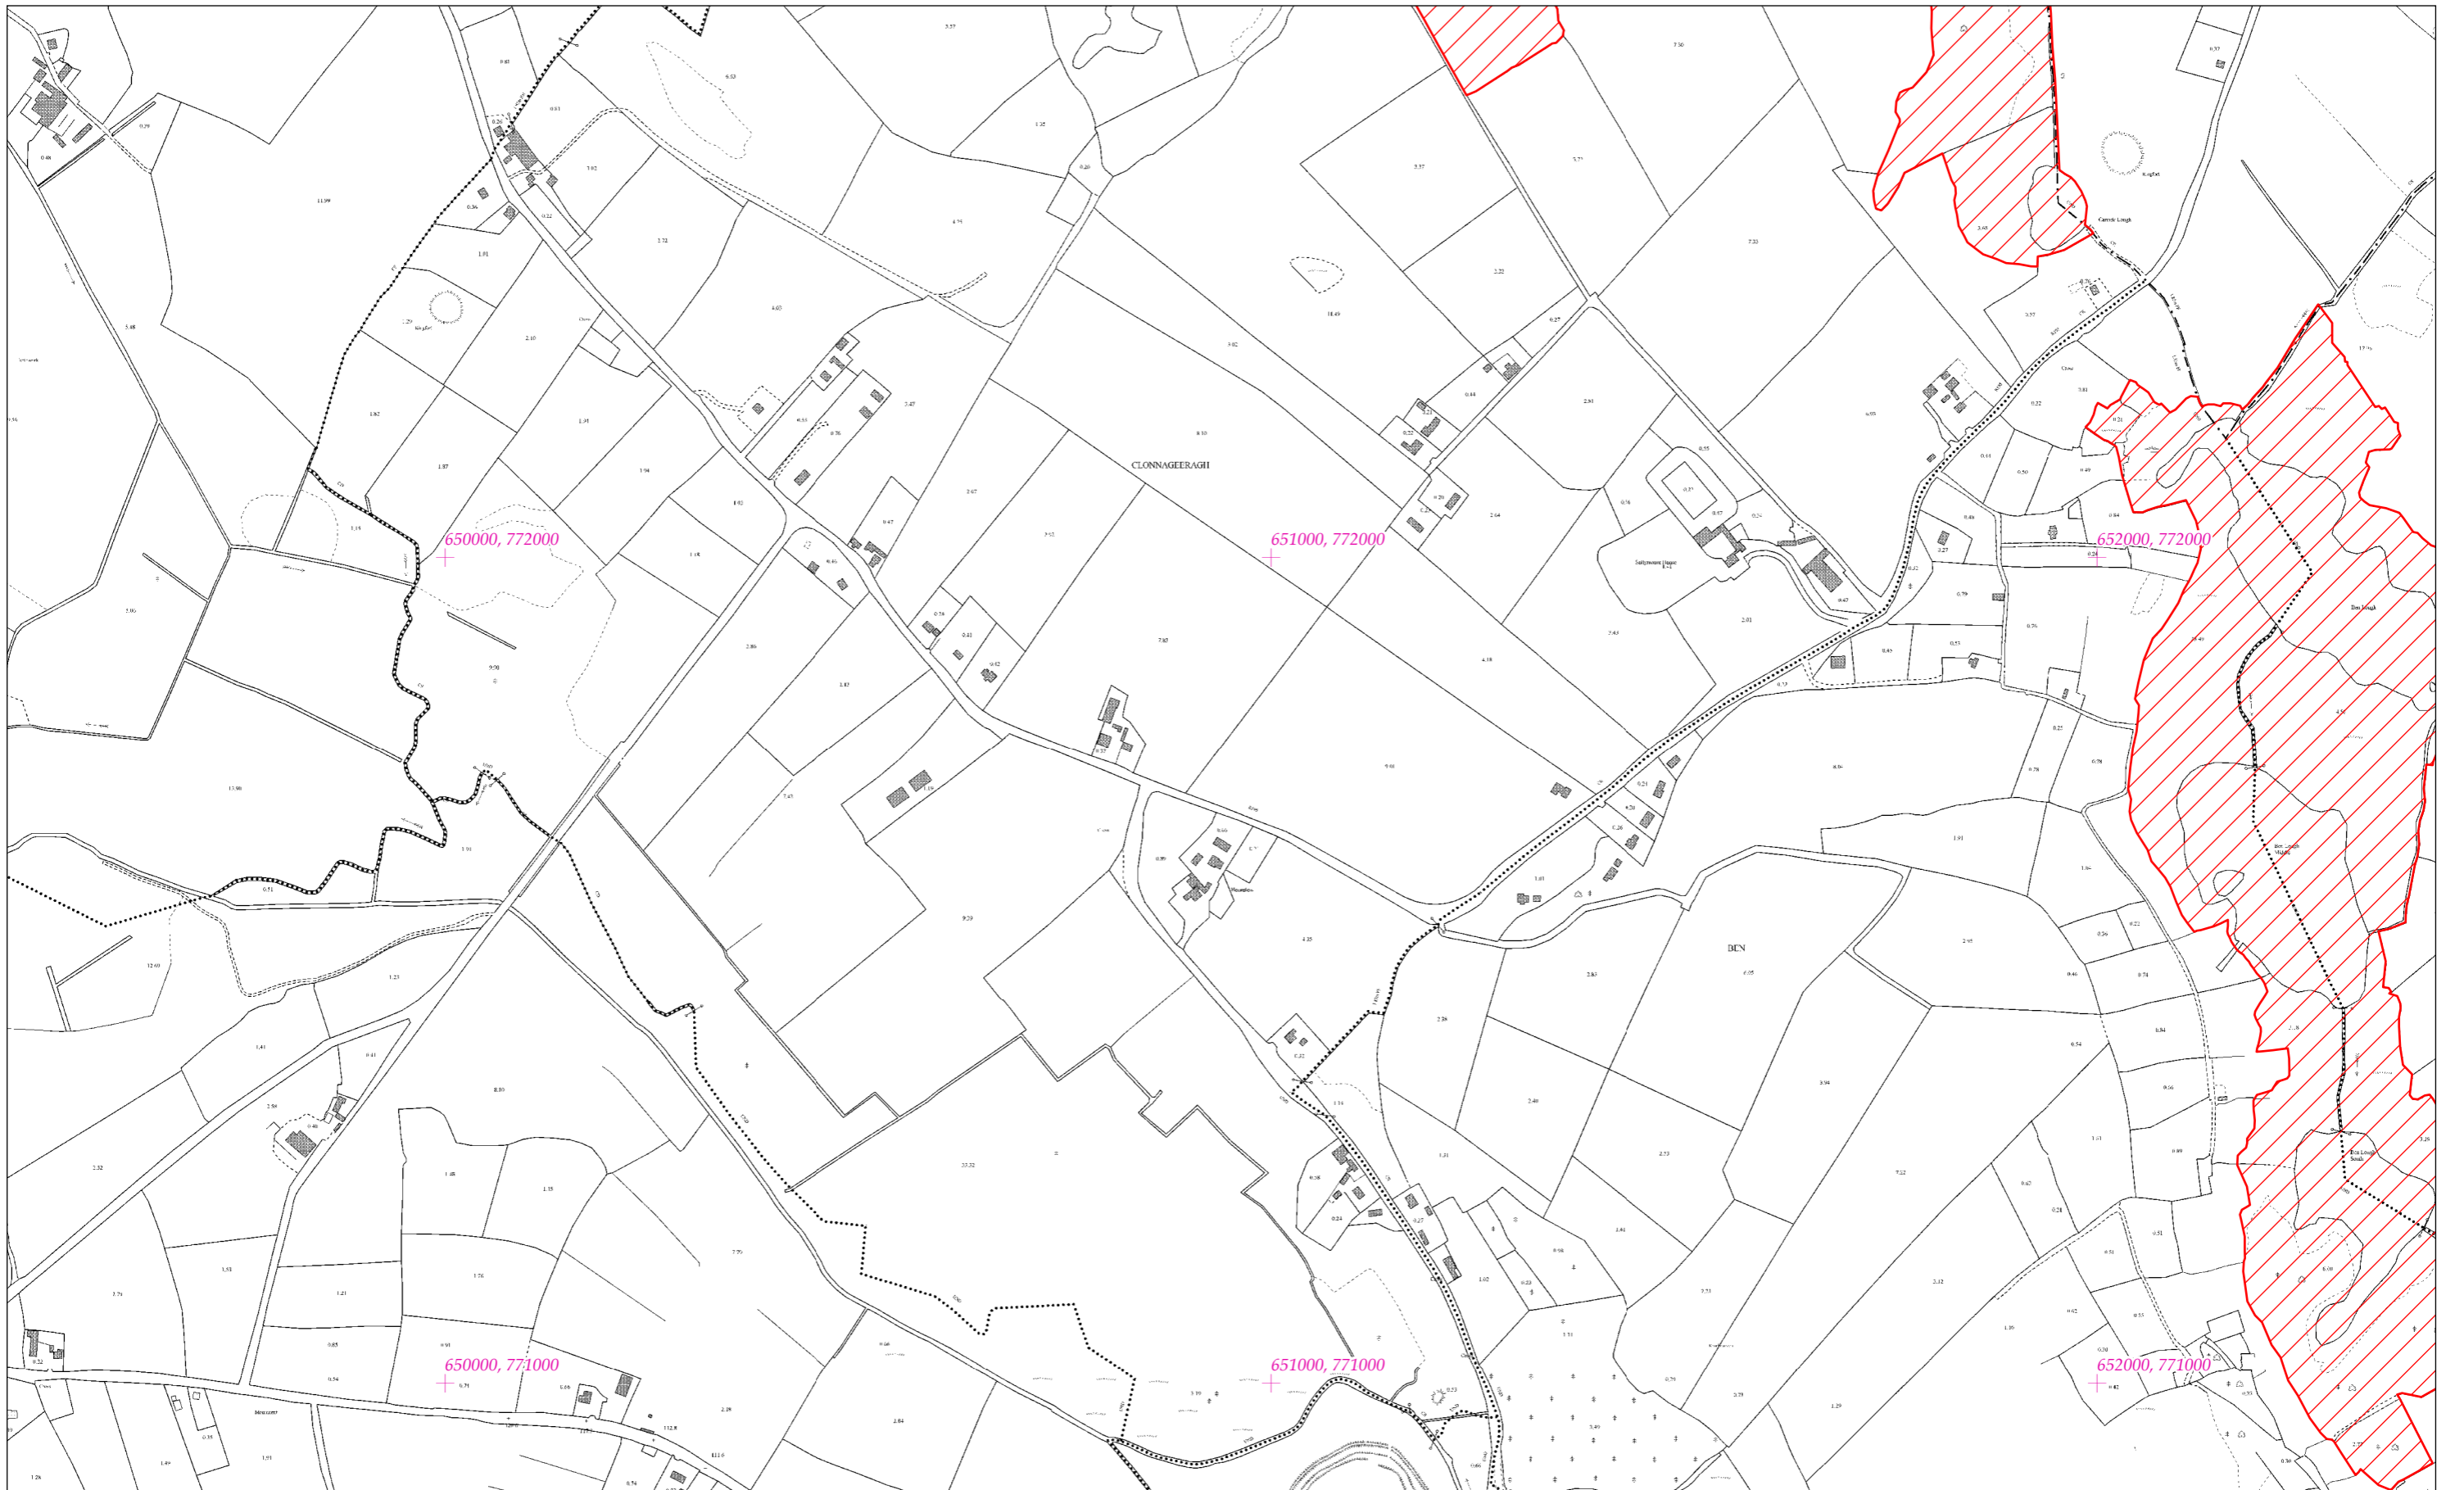

LCS Loch Bán an Eanaigh,
Lochanna na Binne agus an Locha Dhuibh
White Lough, Ben Loughs and Lough Doo SAC
1:5000 O.S. TILE 2367b 2 of 6

SITE CODE
001810

Leagan / Version: 3.02

Arna chló an / Printed on: 20/07/2021