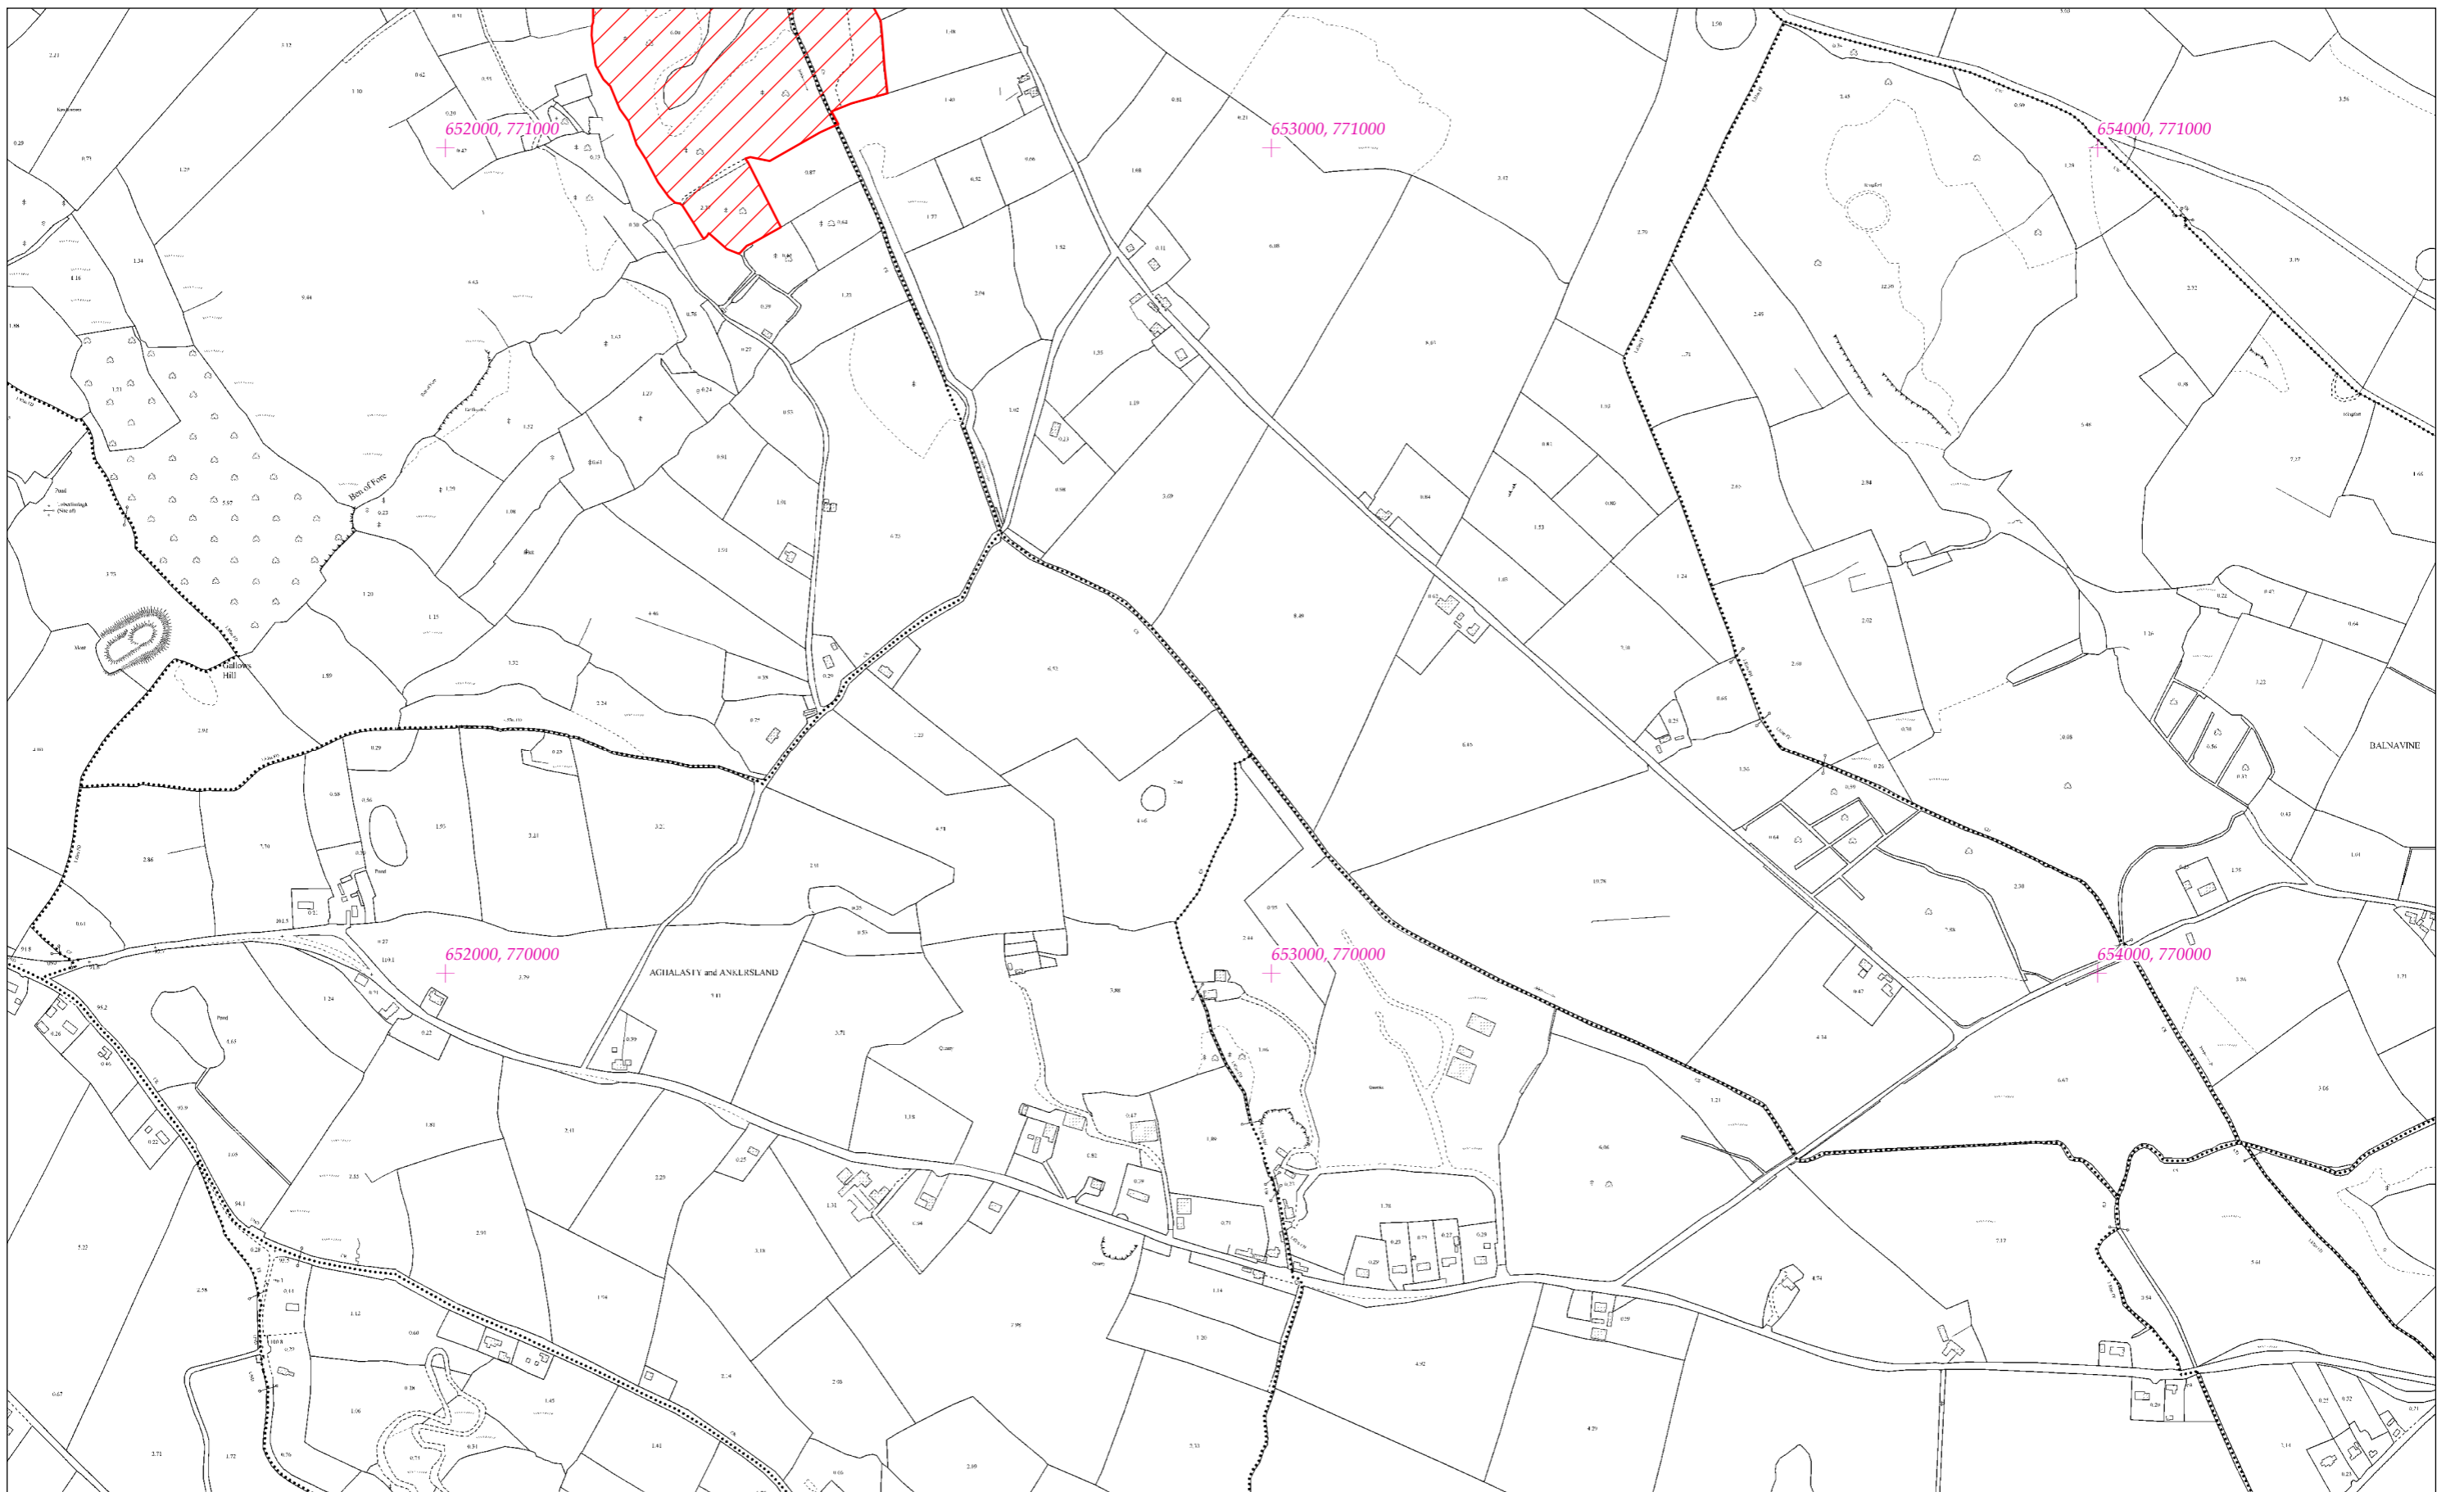

LCS Loch Bán an Eanaigh,
Lochanna na Binne agus an Locha Dhuibh
White Lough, Ben Loughs and Lough Doo SAC
1:5000 O.S. TILE2368c 5 of 6

SITE CODE
001810

Leagan / Version: 3.02

Arna chló an / Printed on: 20/07/2021