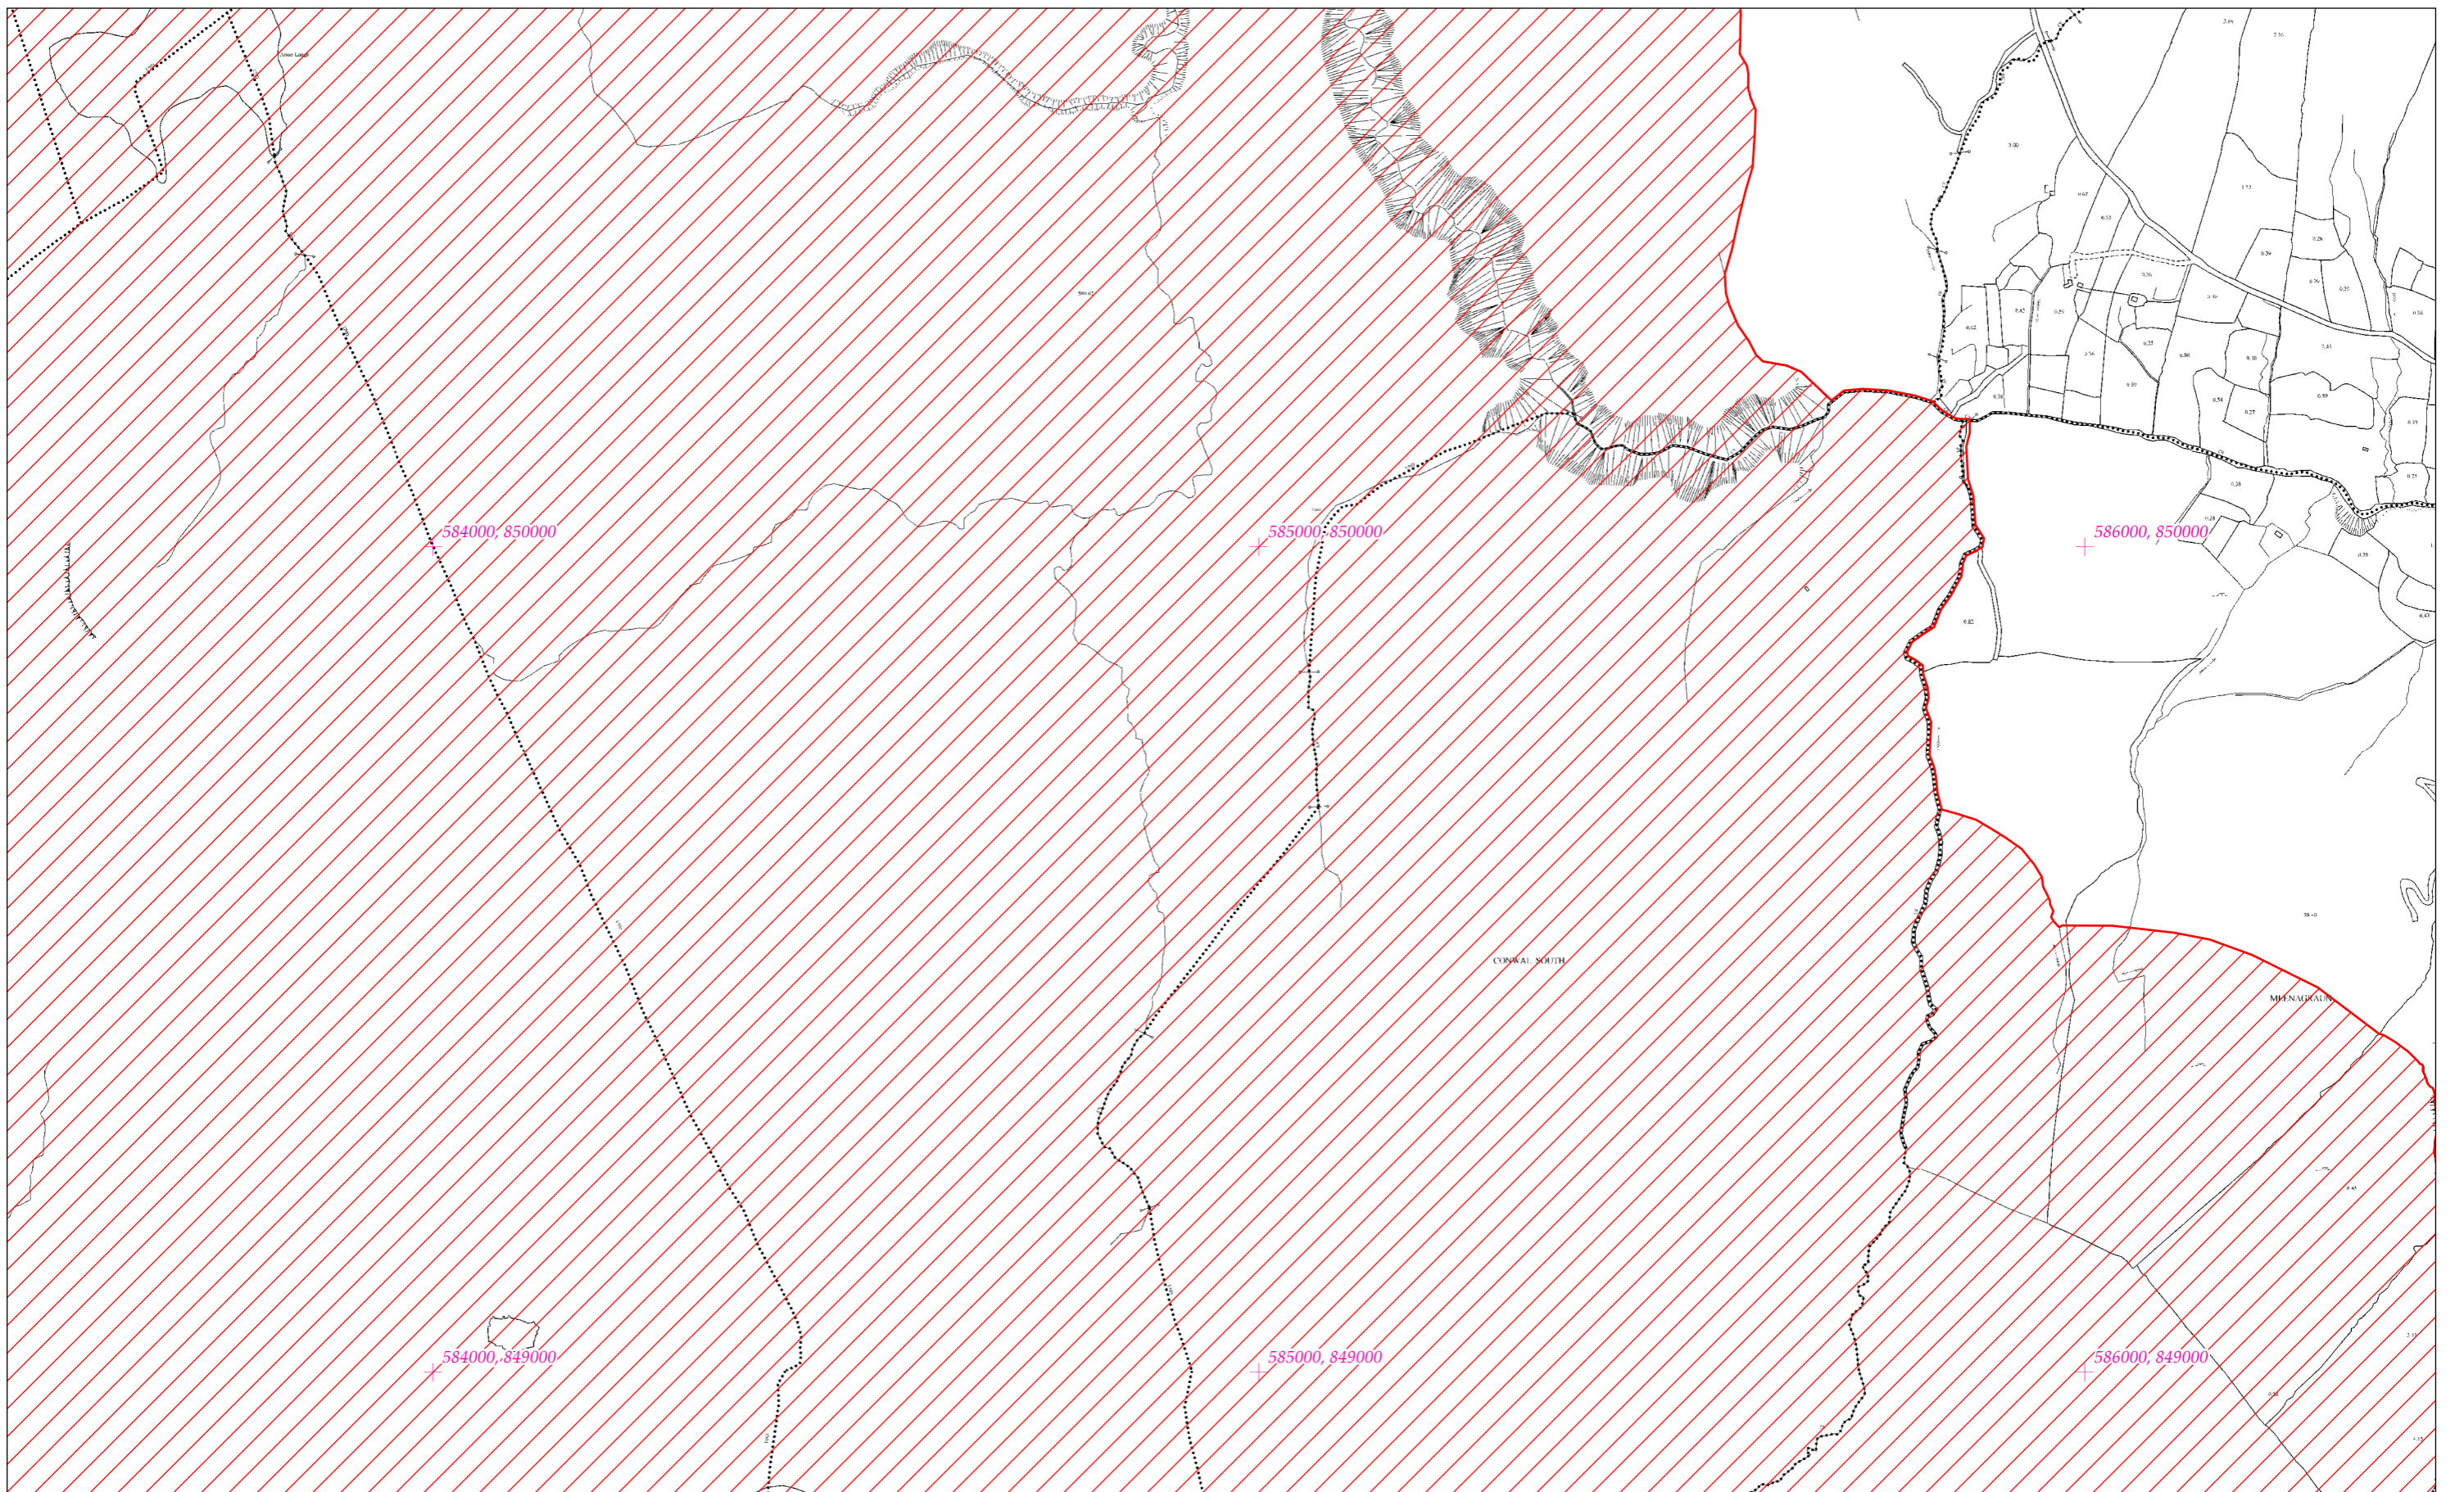

LCS Shliabh Áradh  
Arroo Mountain SAC

1:5000 O.S. TILE 0775a 8 of 27

0 0.5km

Scála / Scale 1:7,500

SITE CODE

001403

Leagan / Version: 3.03

Arna chló an / Printed on: 20/01/2022