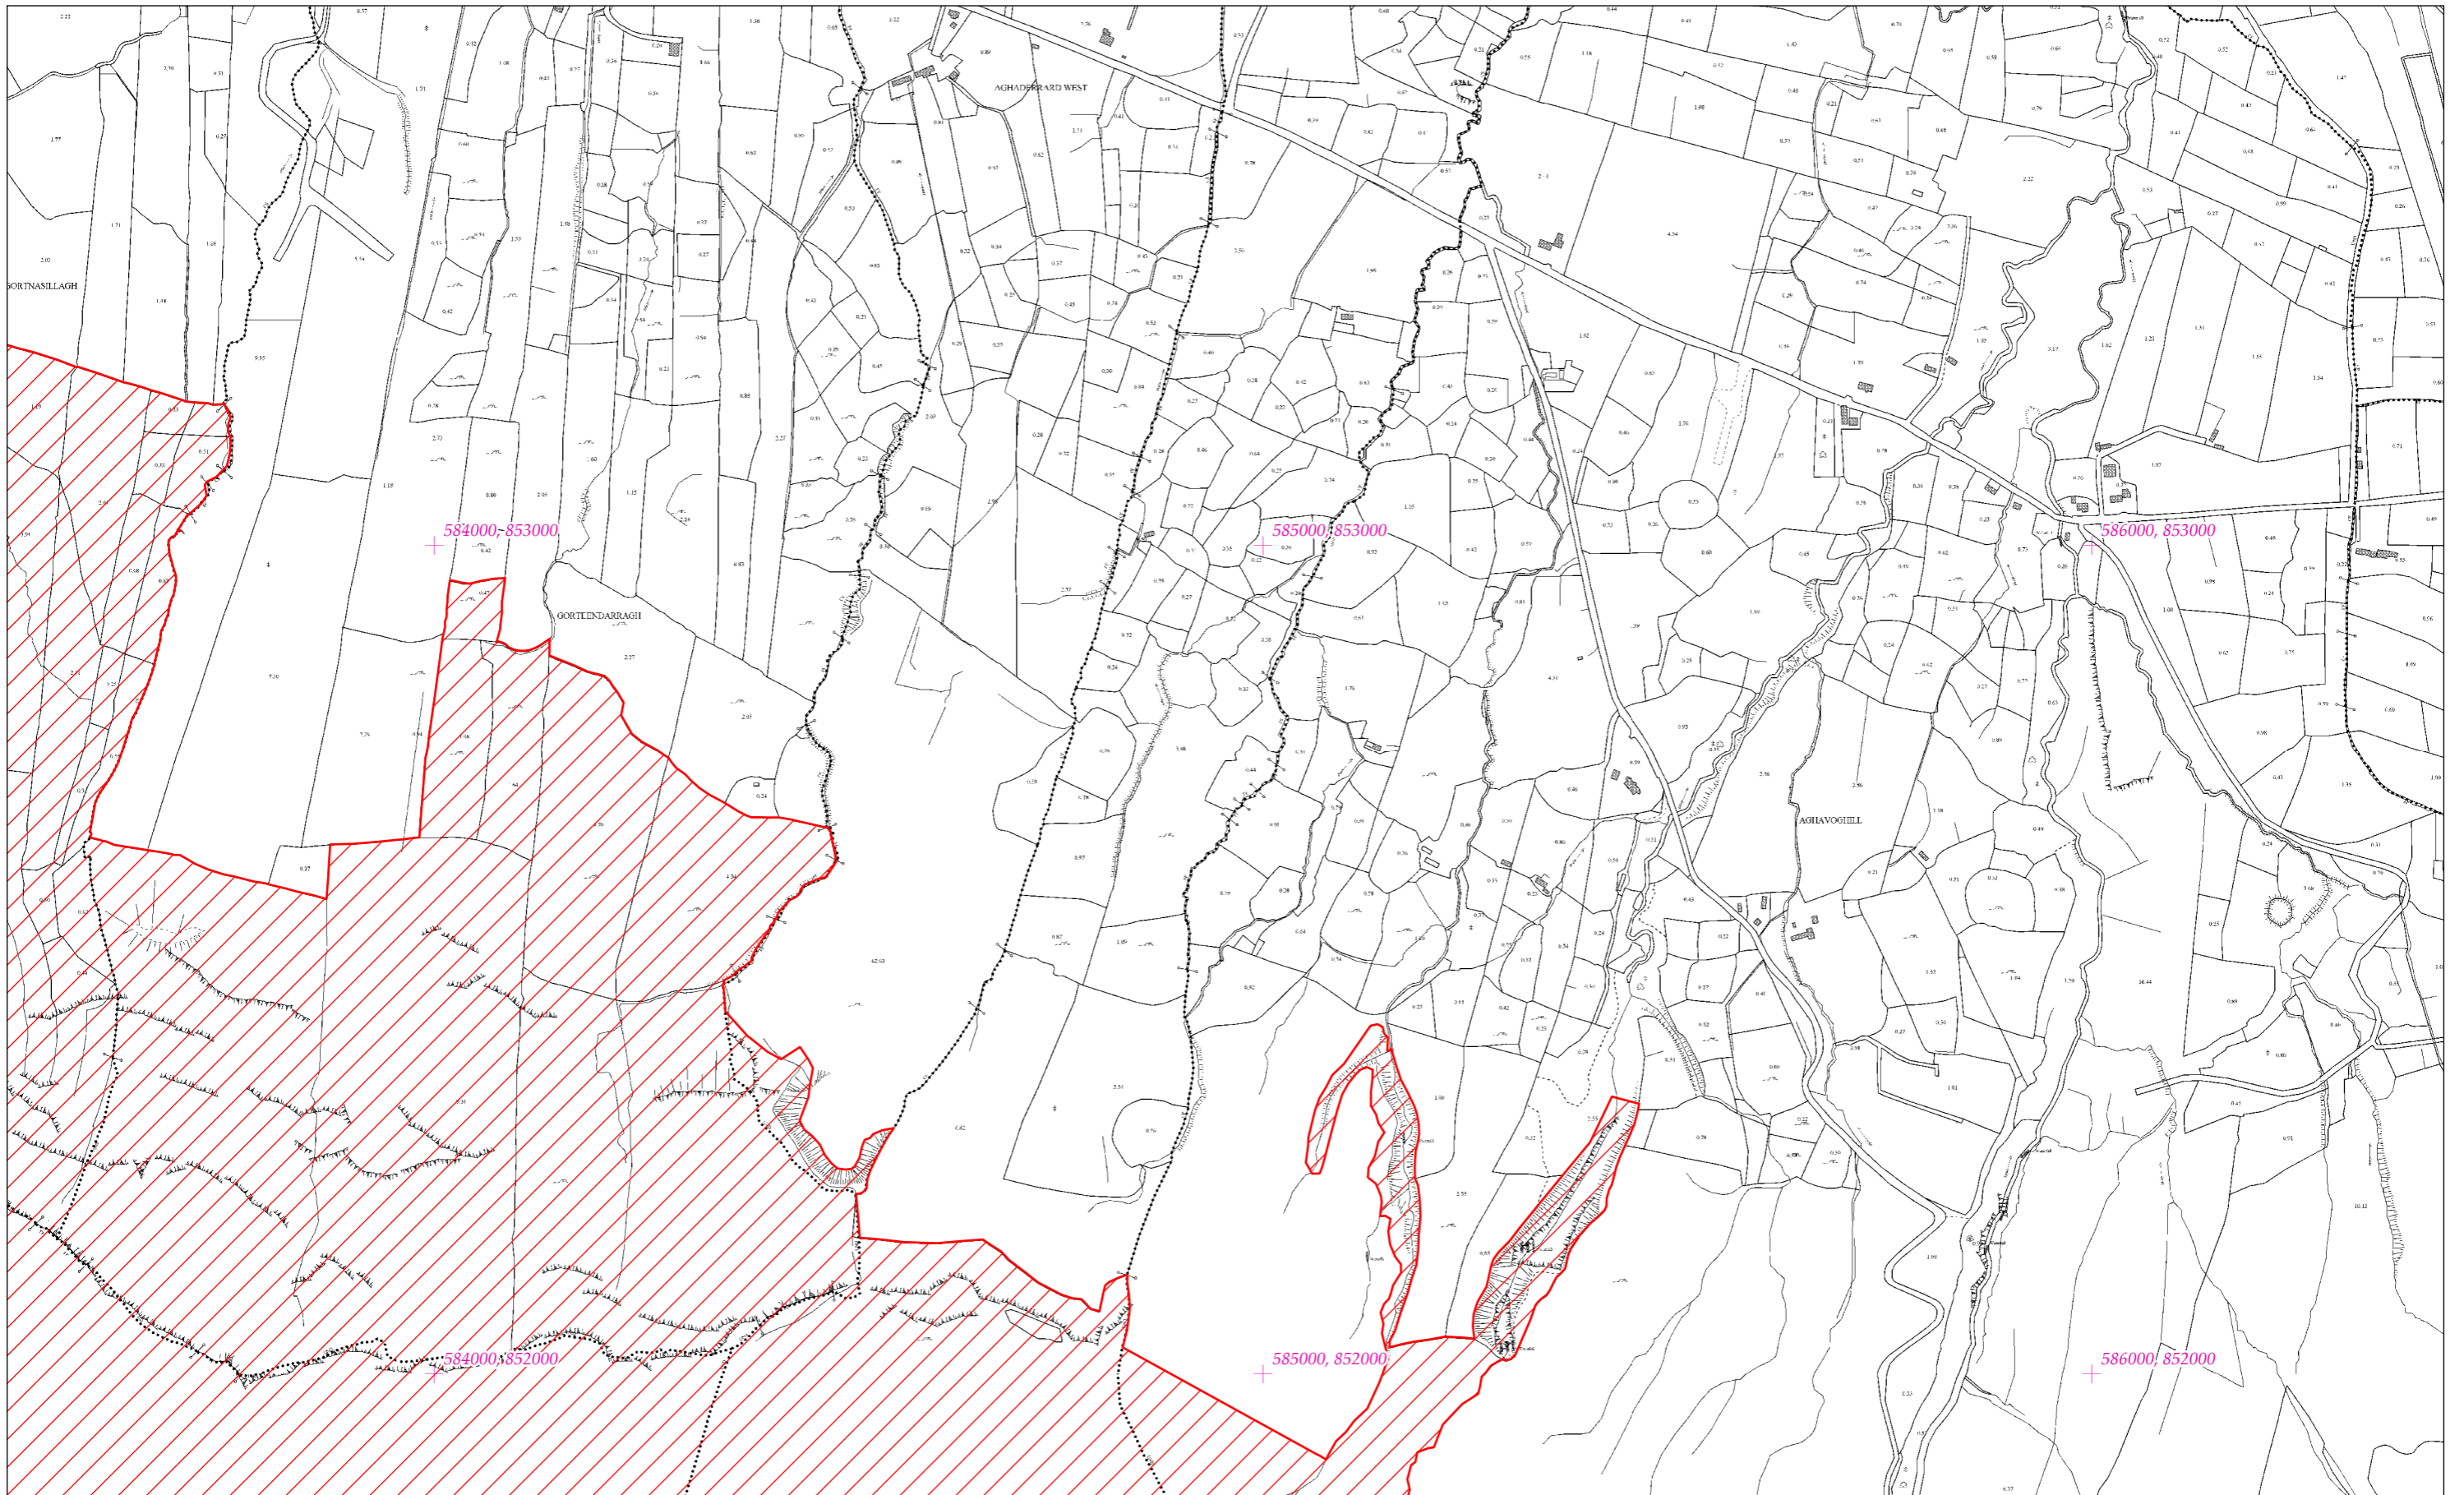

LCS Shliabh Áradh  
Arroo Mountain SAC

1:5000 O.S. TILE 0739d 2 of 27

0 0.5km

Scála / Scale 1:7,500

SITE CODE

001403

Leagan / Version: 3.03

Arna chló an / Printed on: 20/01/2022