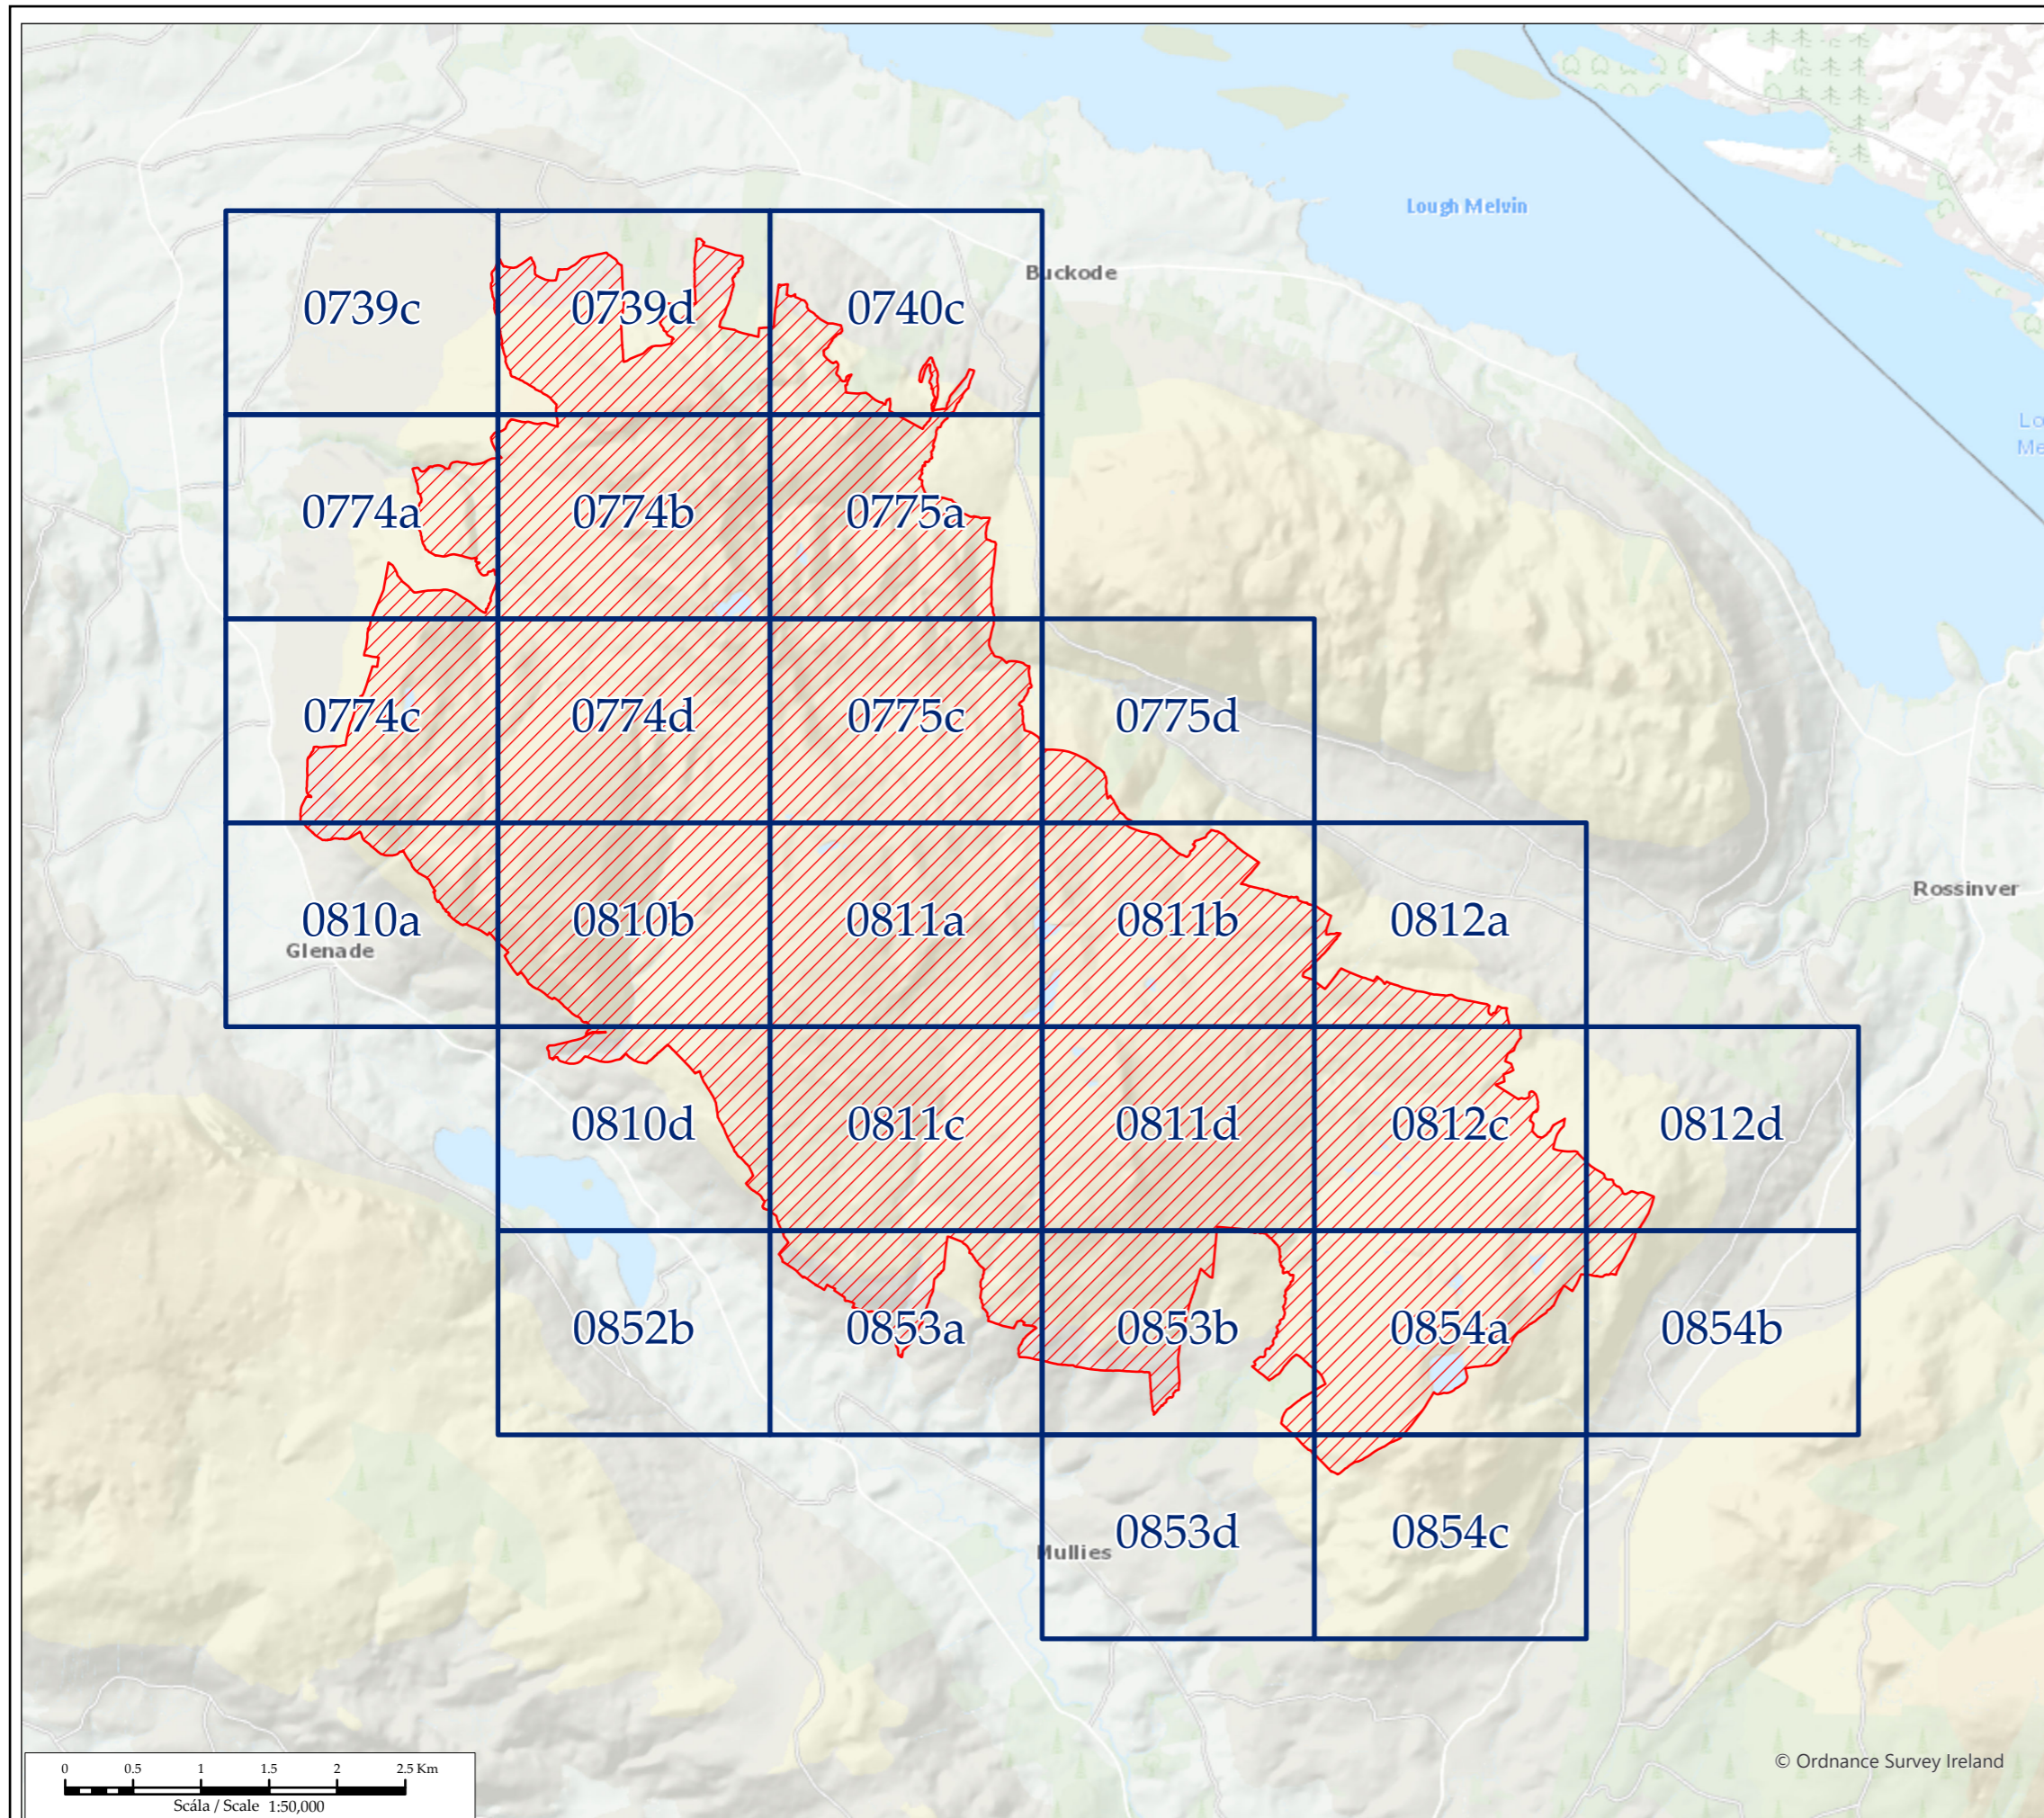

© Ordnance Survey Ireland