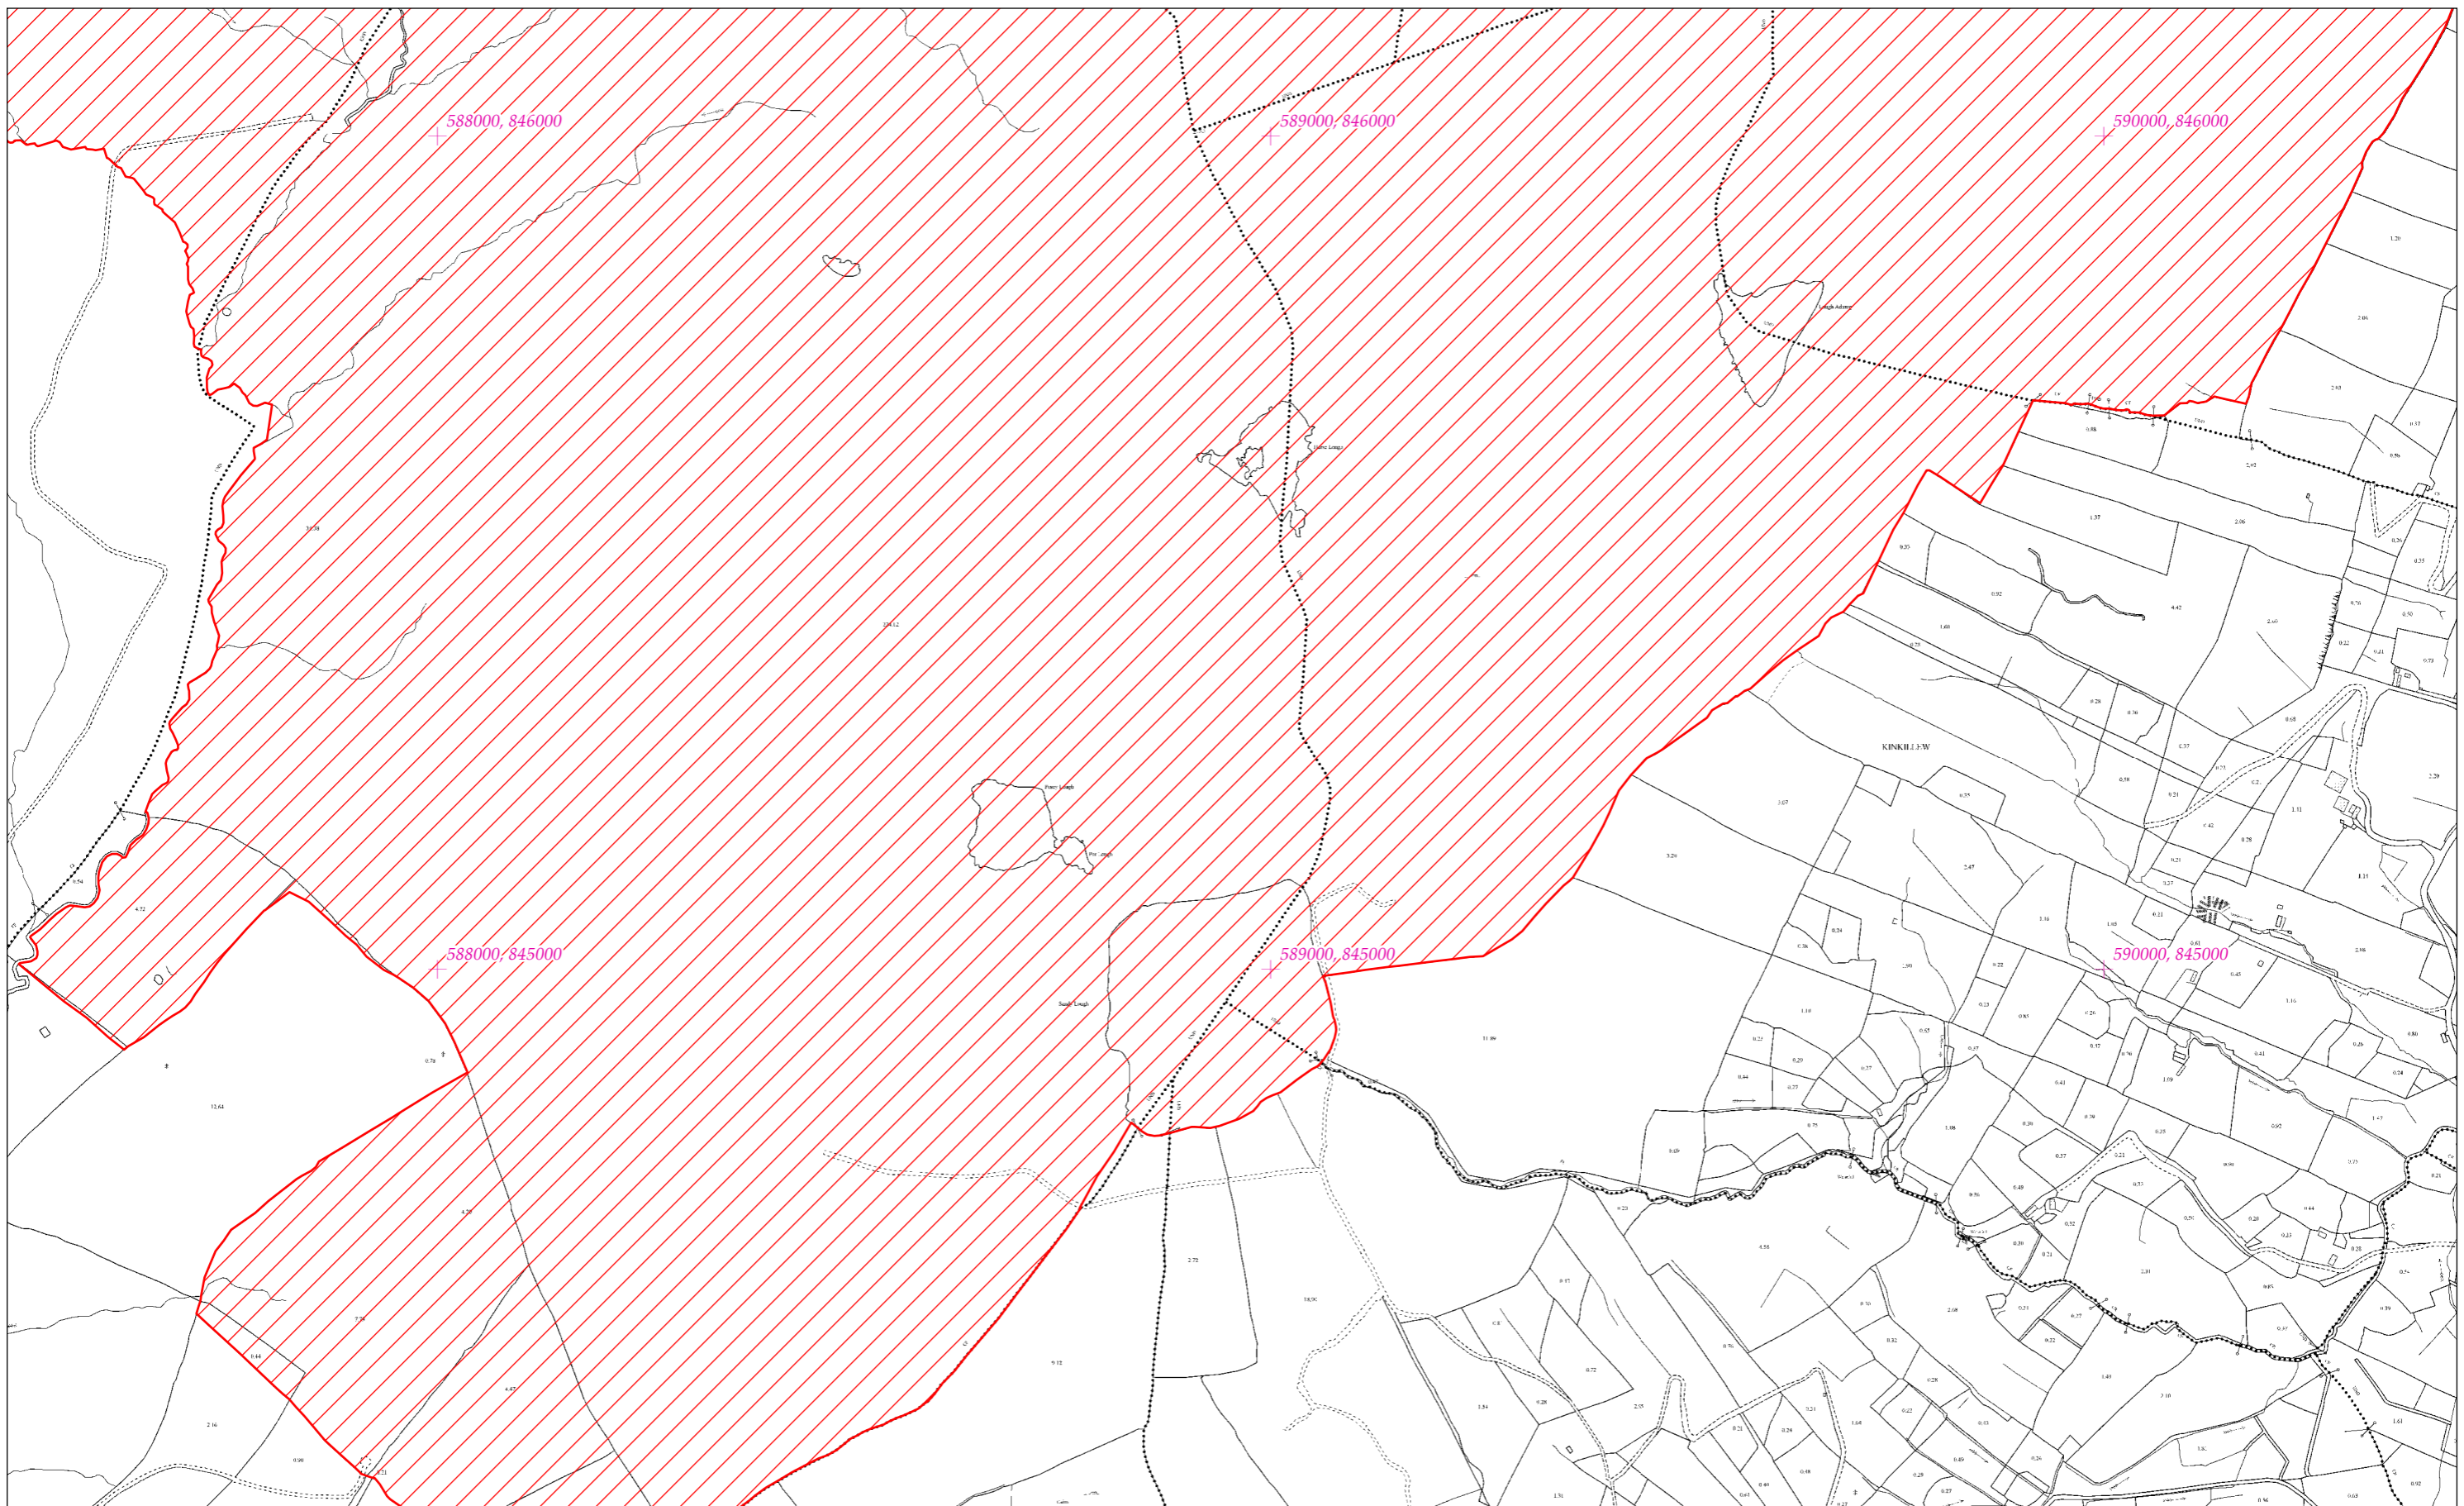

LCS Shliabh Áradh  
Arroo Mountain SAC

1:5000 O.S. TILE 0853d 24 of 27

SITE CODE

001403

0 0.5km

Scála / Scale 1:7,500

Leagan / Version: 3.03

Arna chló an / Printed on: 20/01/2022