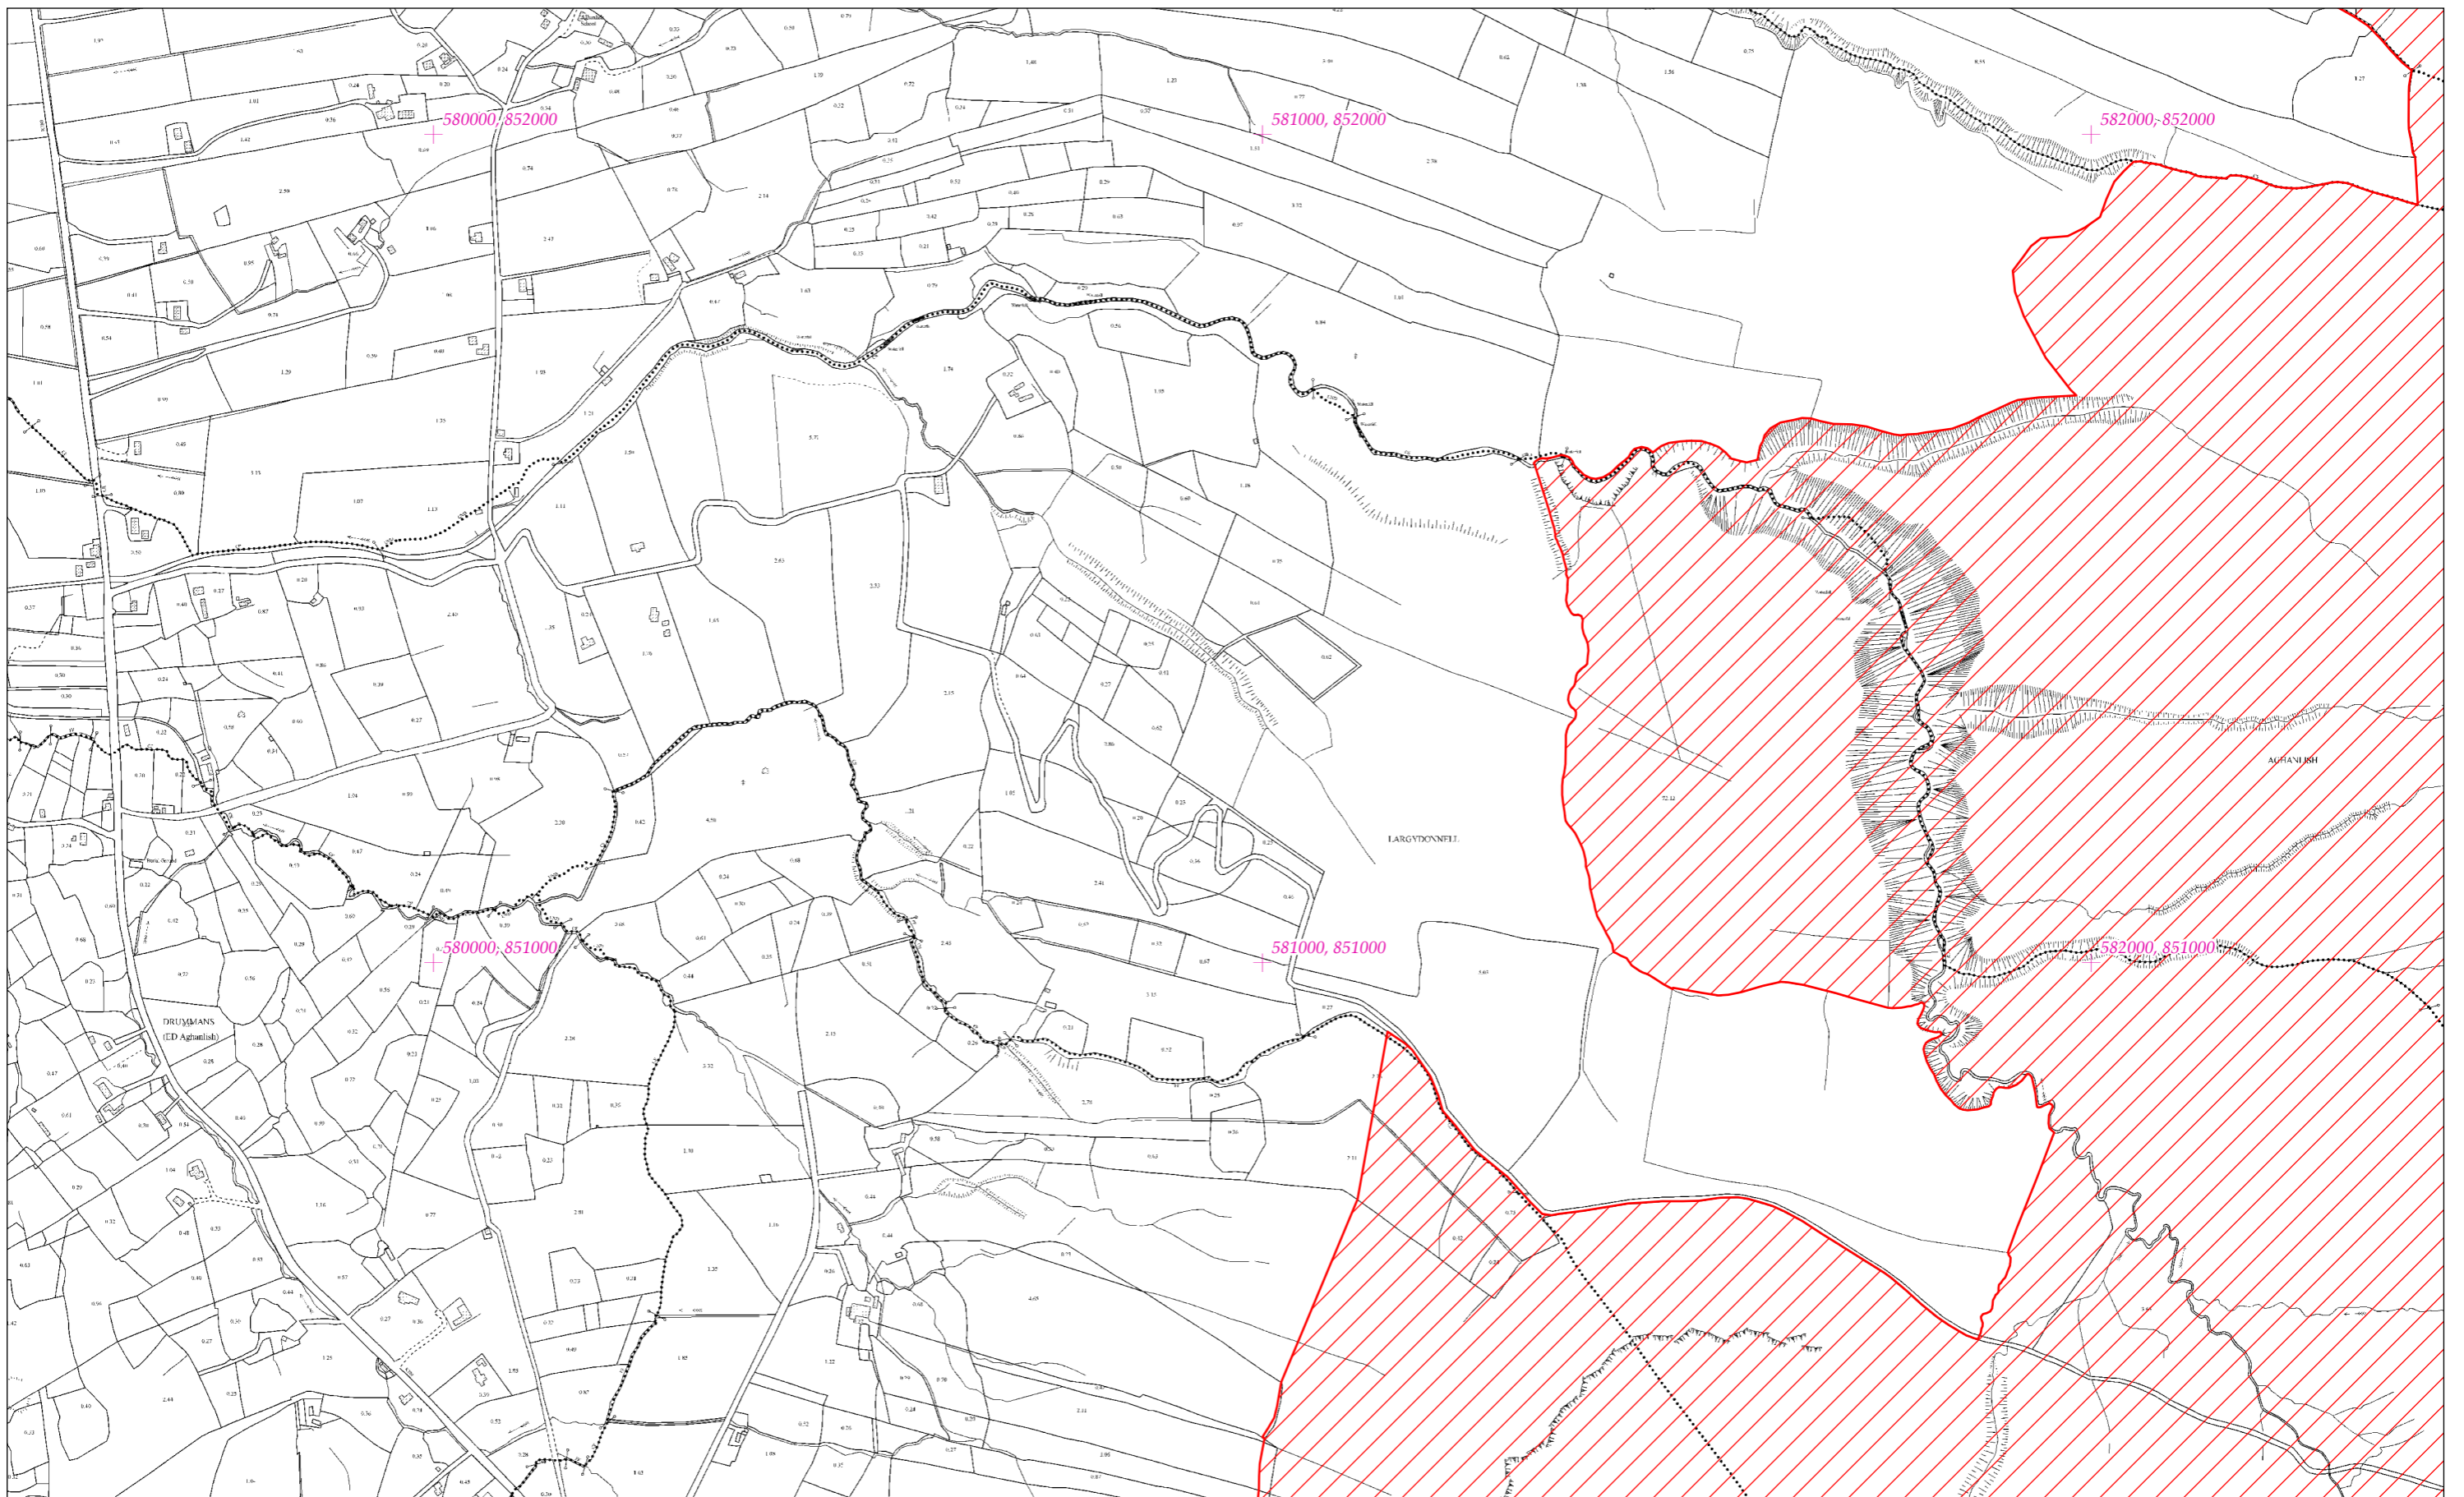

LCS Shliabh Áradh  
Arroo Mountain SAC

1:5000 O.S. TILE 0740c 3 of 27

Scála / Scale 1:7,500

SITE CODE  
001403

Leagan / Version: 3.03

Arna chló an / Printed on: 20/01/2022

Rialachán 4(1)(b) / Regulation 4(1)(b)