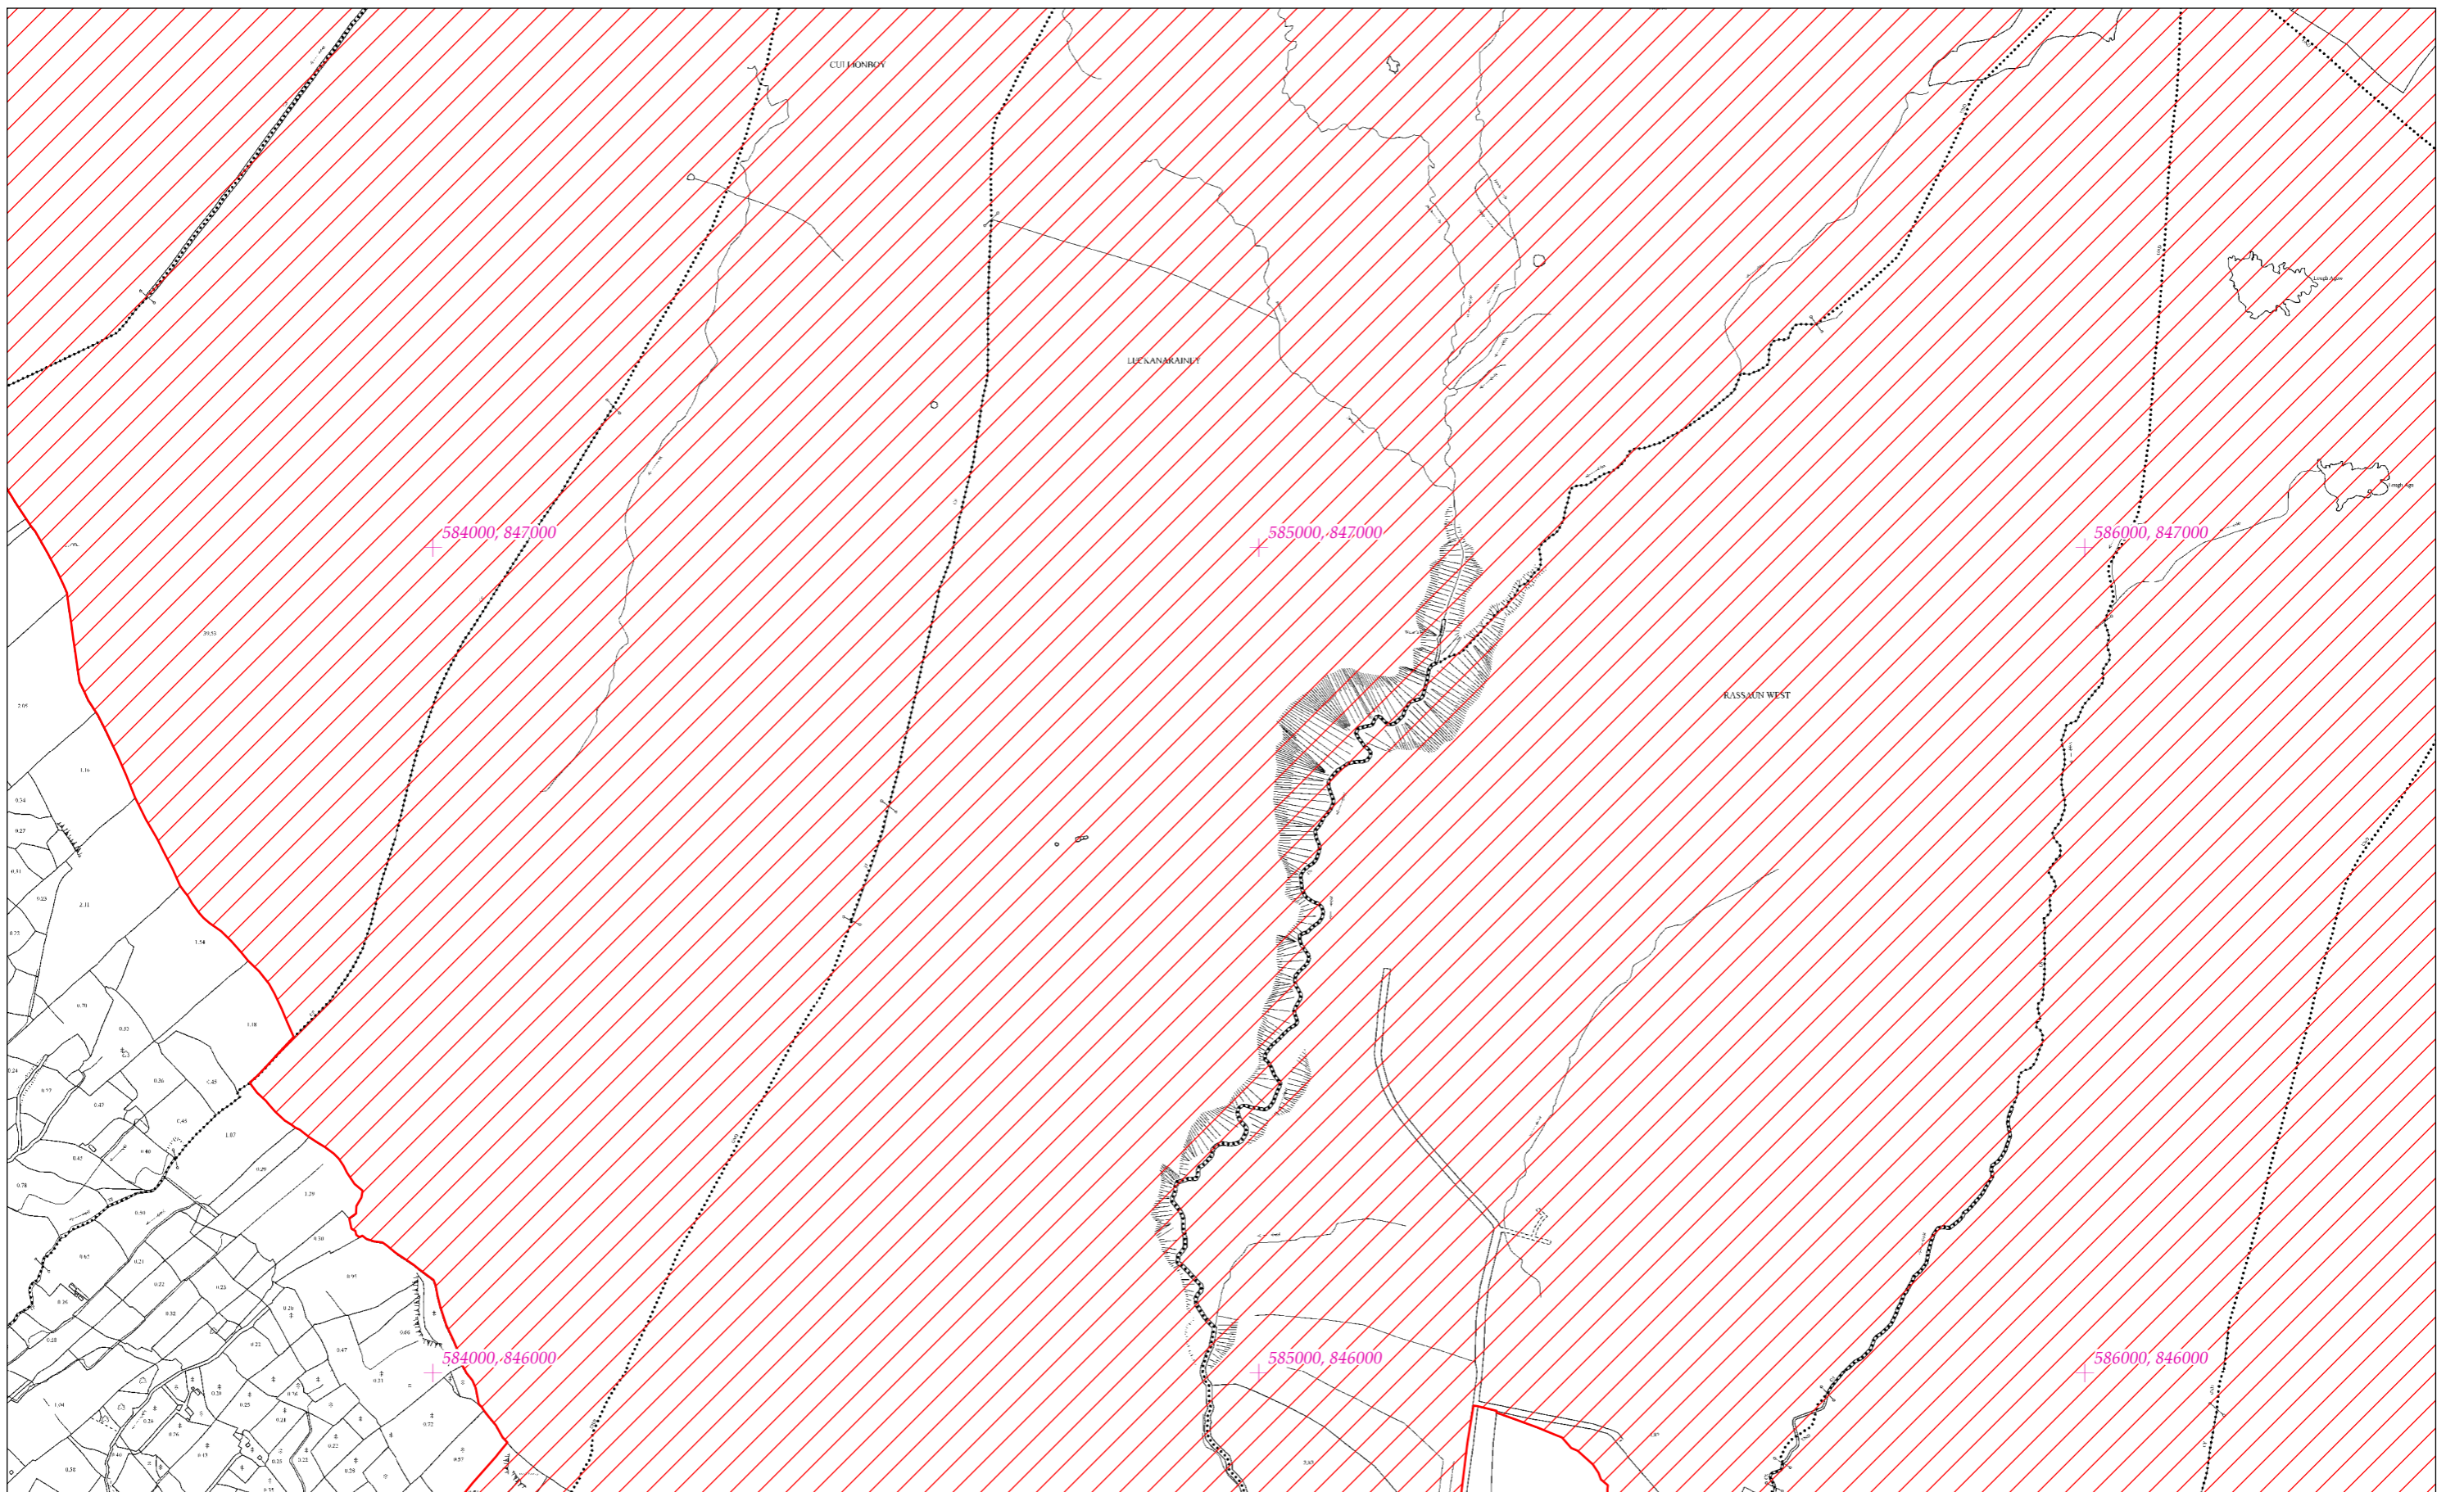

LCS Shliabh Áradh  
Arroo Mountain SAC

1:5000 O.S. TILE 0811b 15 of 27

0 0.5km

Scála / Scale 1:7,500

SITE CODE

001403

Leagan / Version: 3.03

Arna chló an / Printed on: 20/01/2022