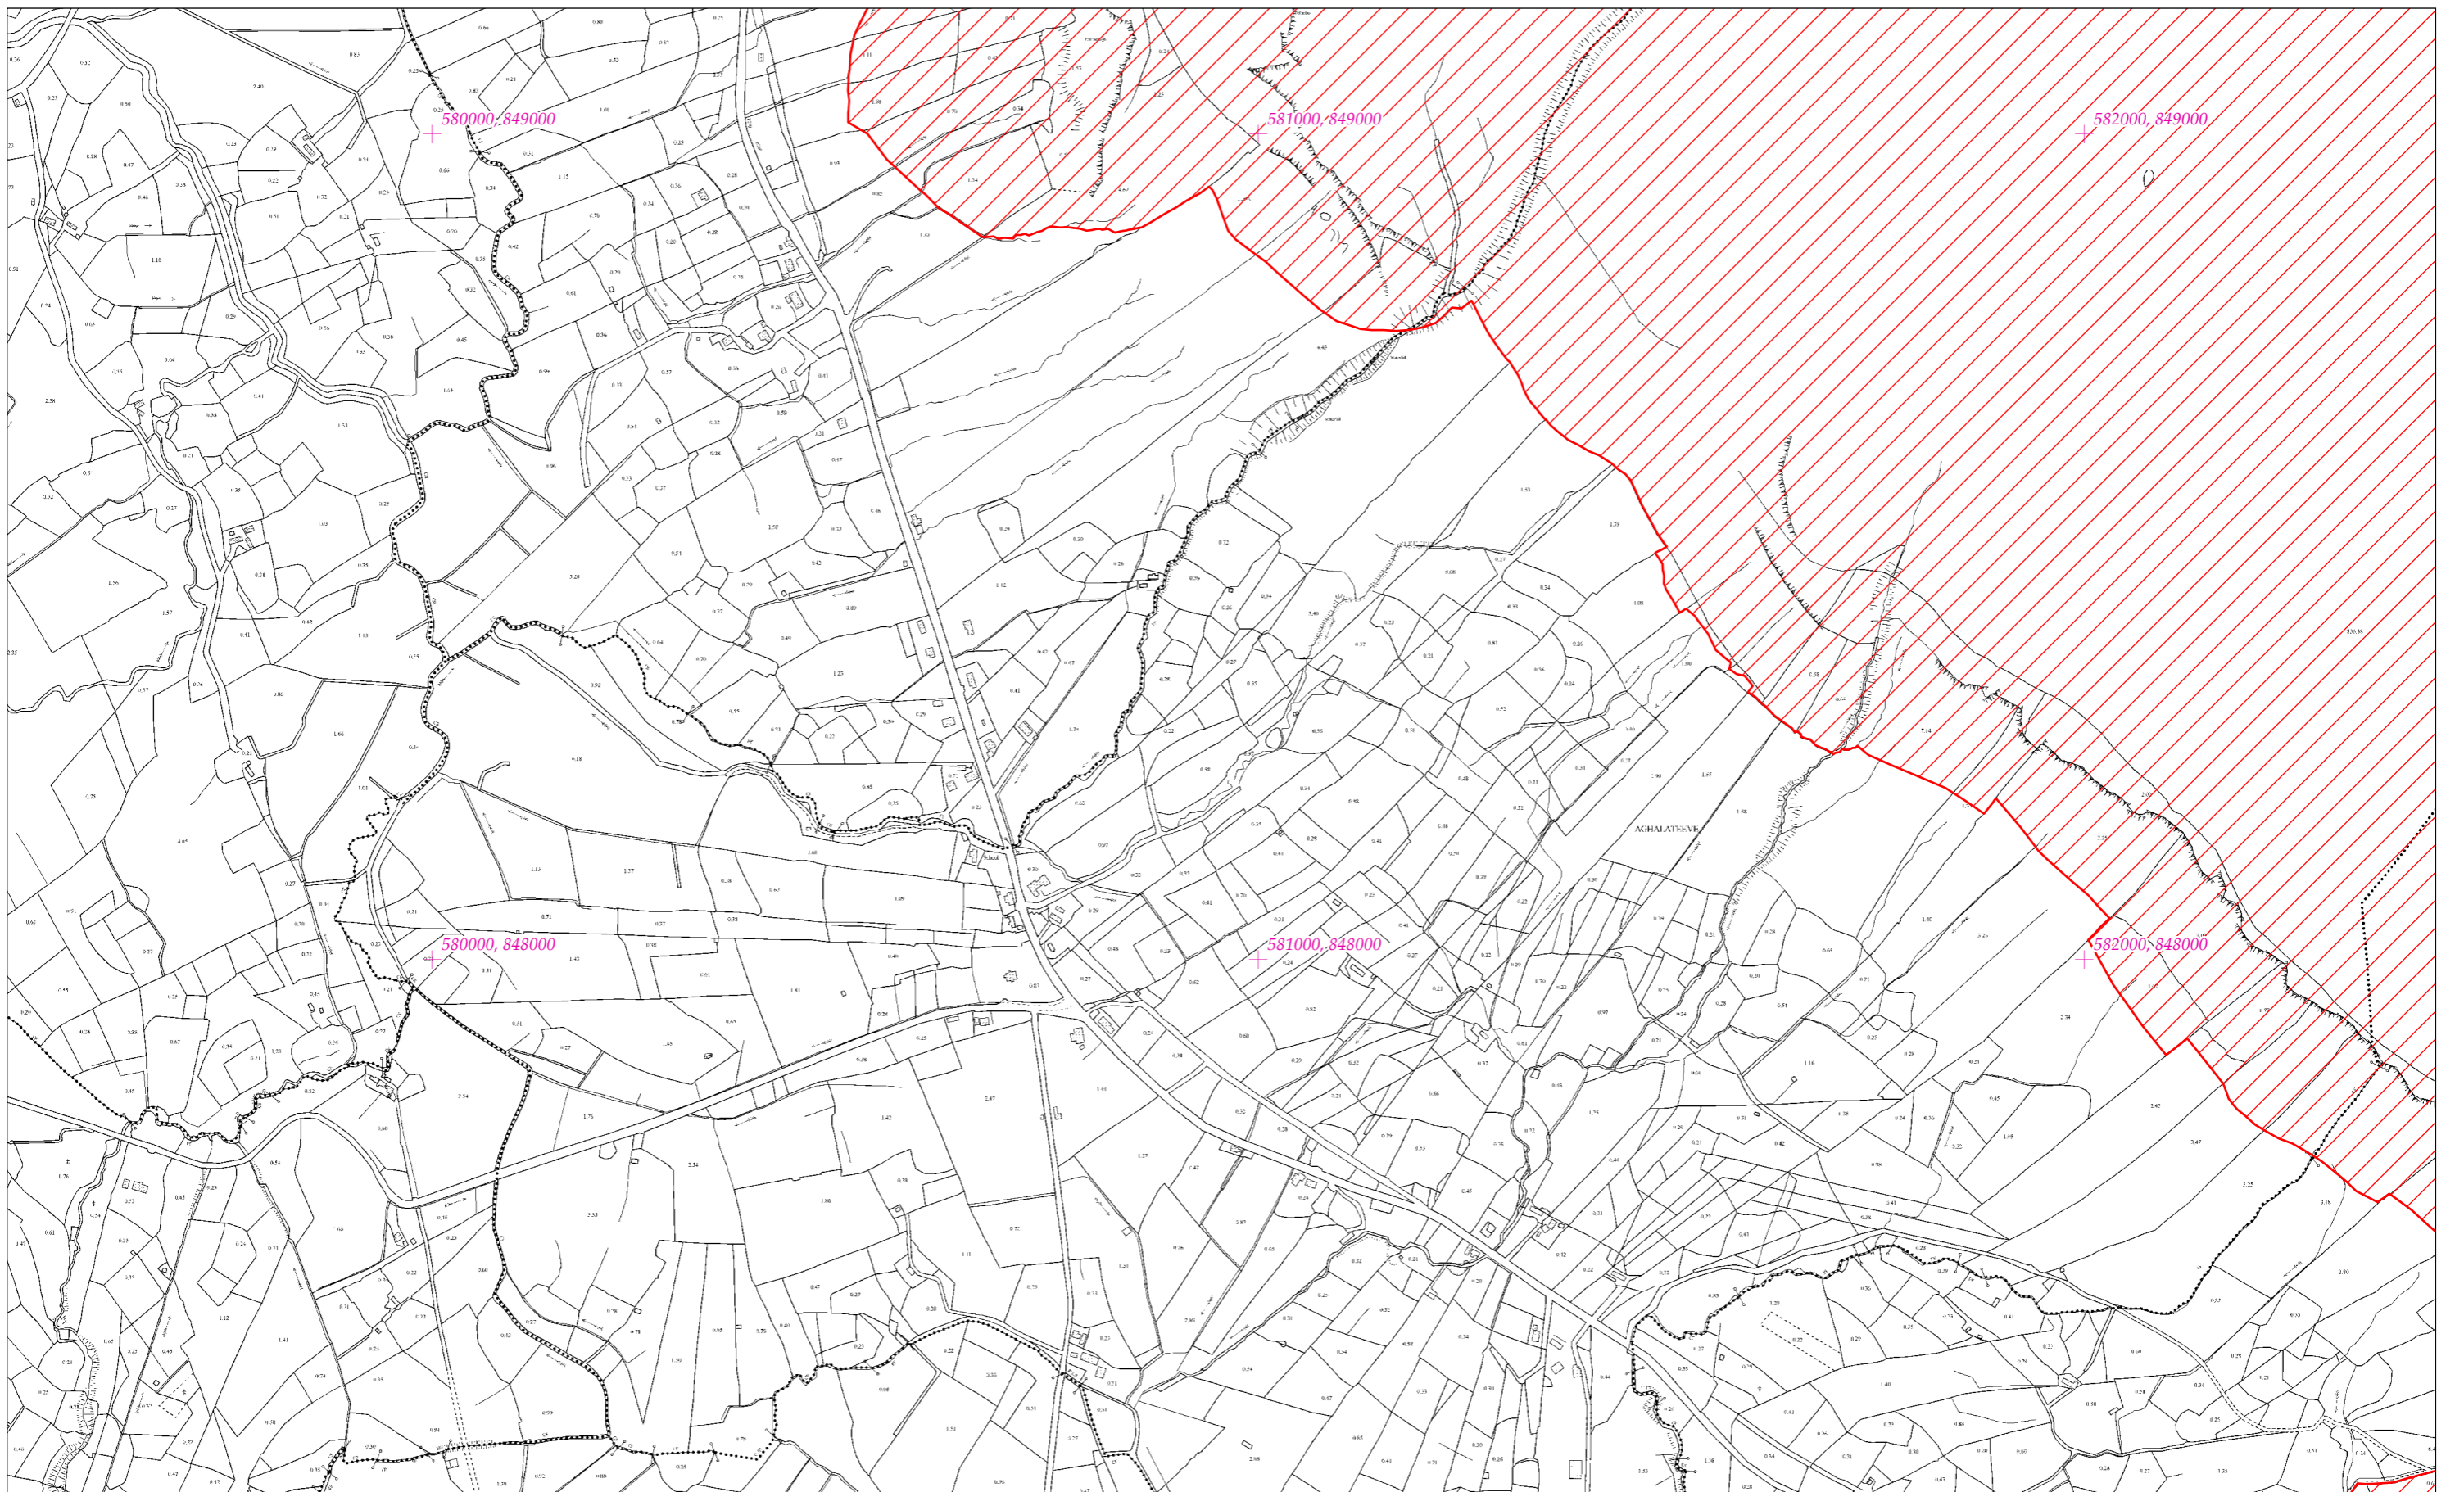

LCS Shliabh Áradh  
Arroo Mountain SAC

1:5000 O.S. TILE 0775d 10 of 27

Scála / Scale 1:7,500

SITE CODE  
001403

Leagan / Version: 3.03

Arna chló an / Printed on: 20/01/2022

Rialachán 4(1)(b) / Regulation 4(1)(b)