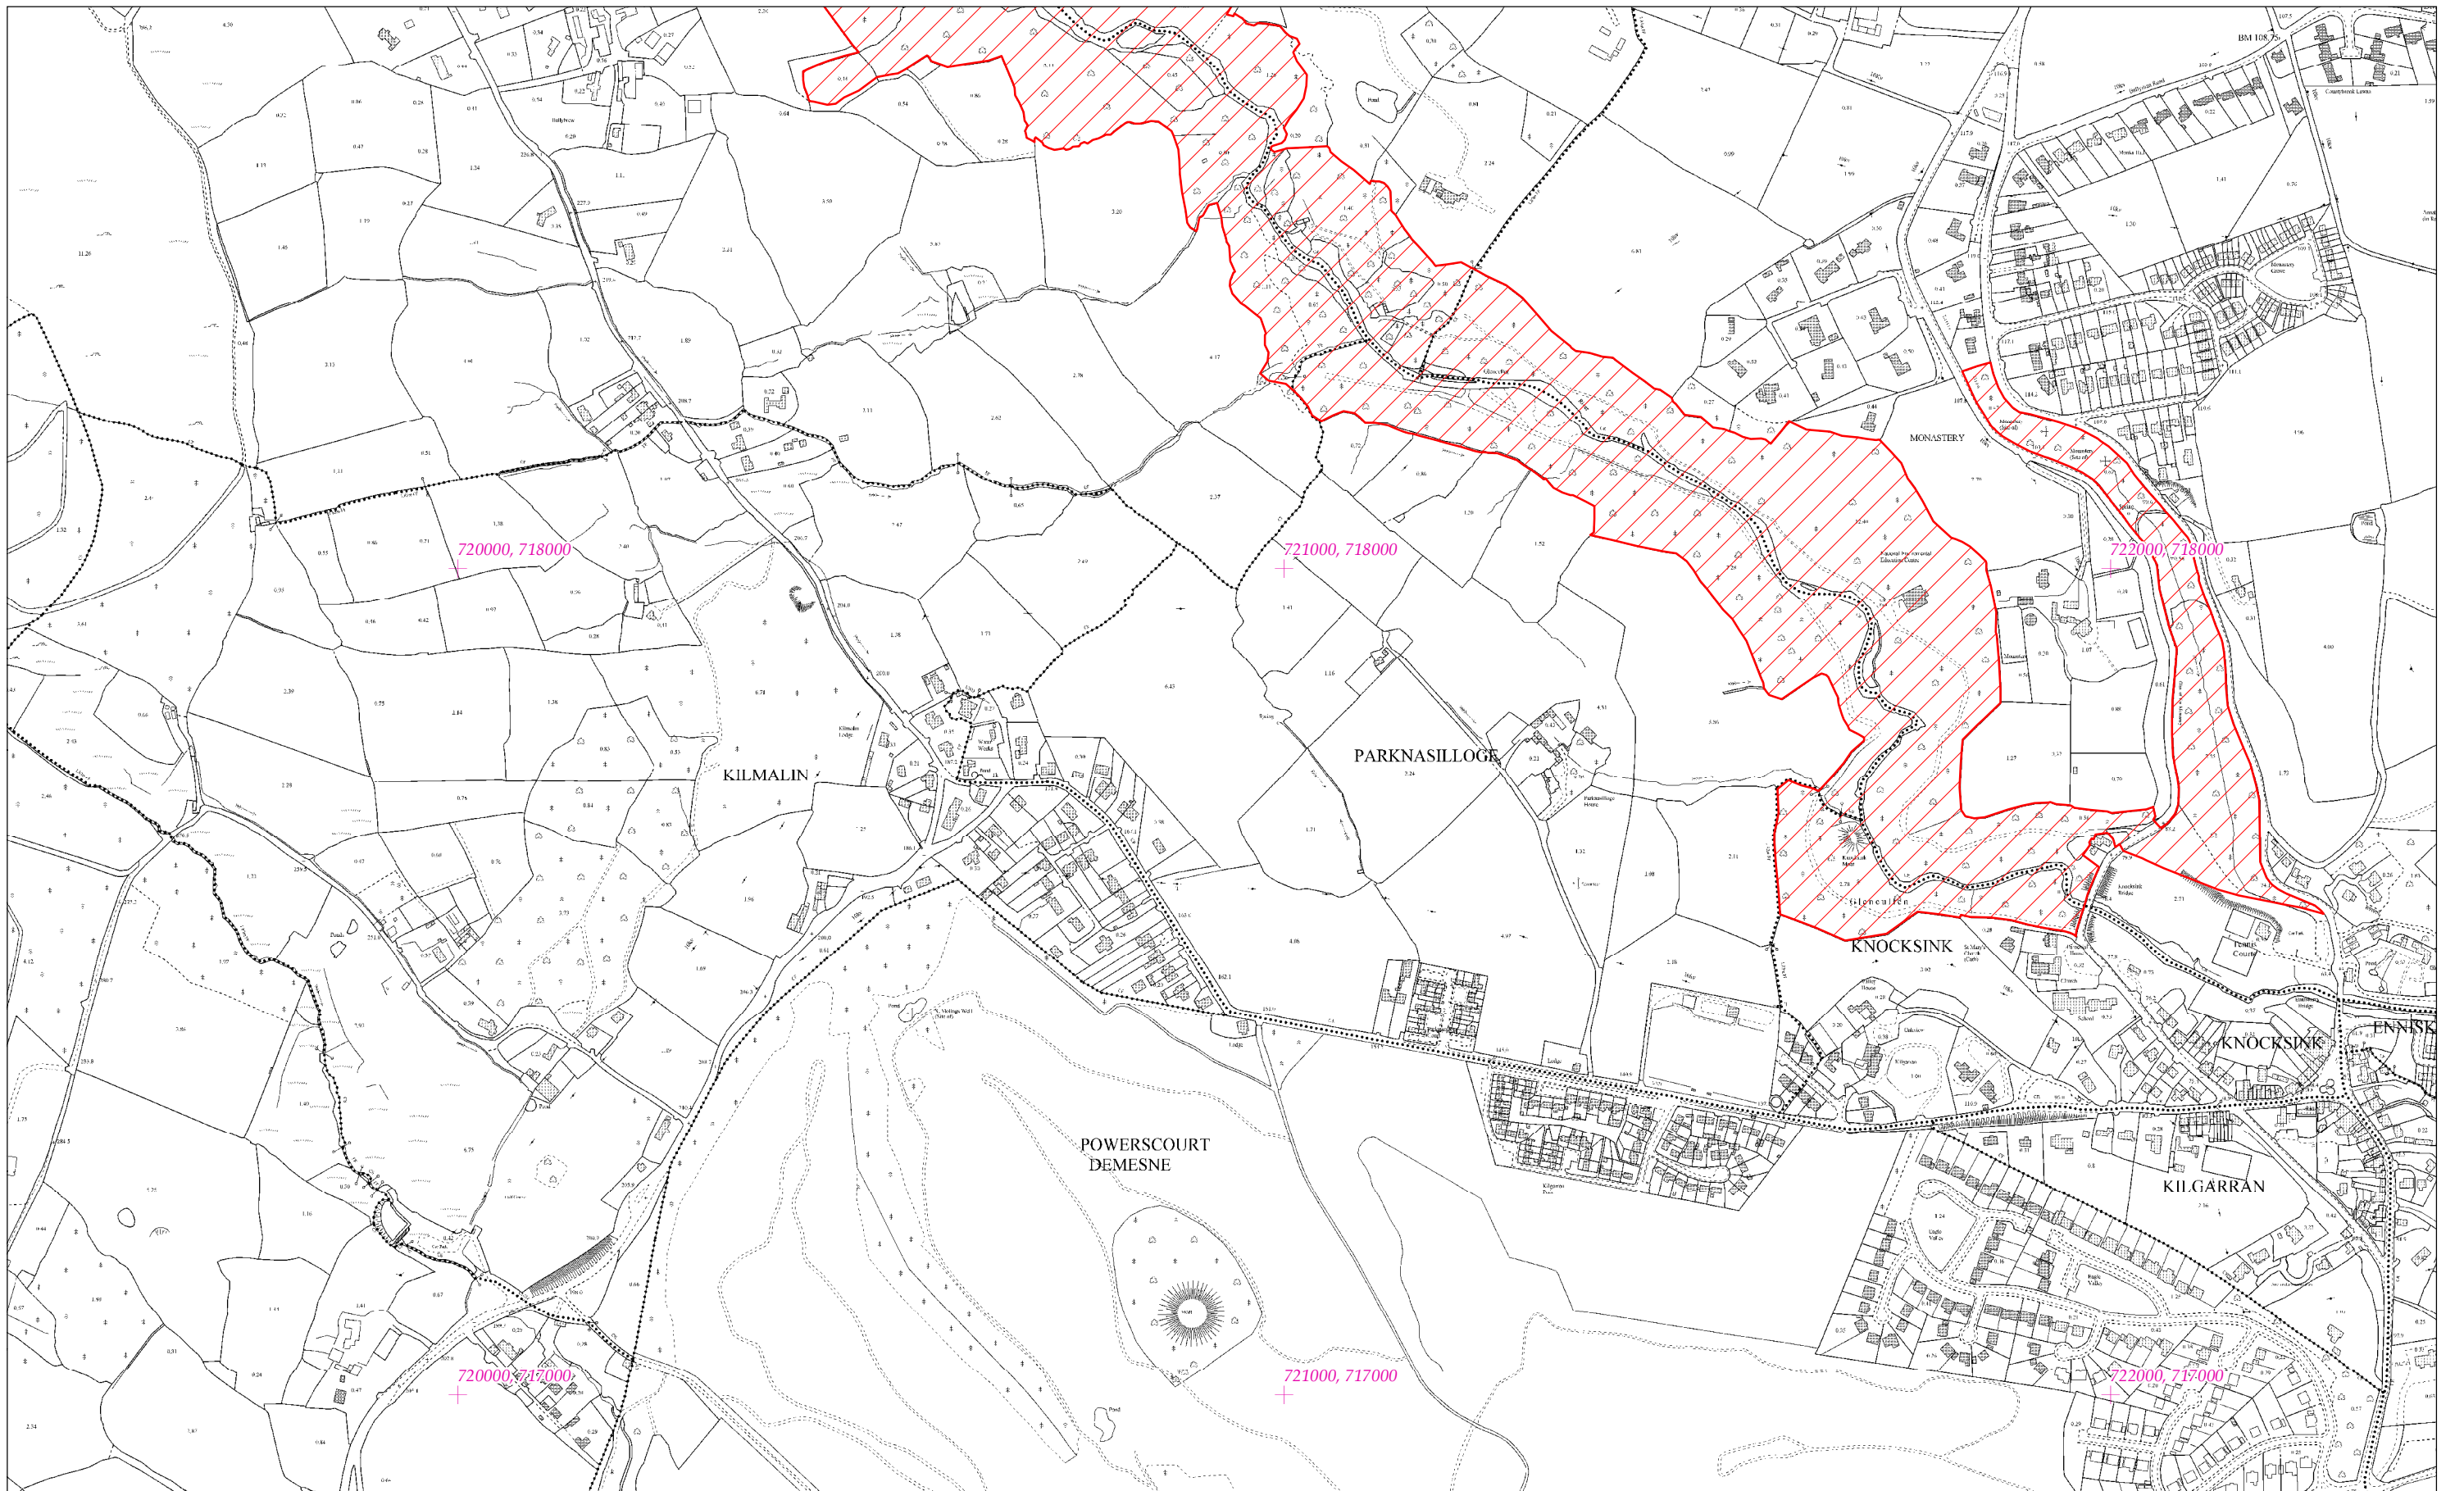

LCS Choill Chnoc Sinche
Knocksink Wood SAC
1:5000 O.S. TILE 3567a 2 of 4

Scála / Scale 1:7,500

**SITE CODE
000725**

Leagan / Version: 3.01

Arna chló an / Printed on: 22/01/2019

Rialachán 4(1)(b) / Regulation 4(1)(b)