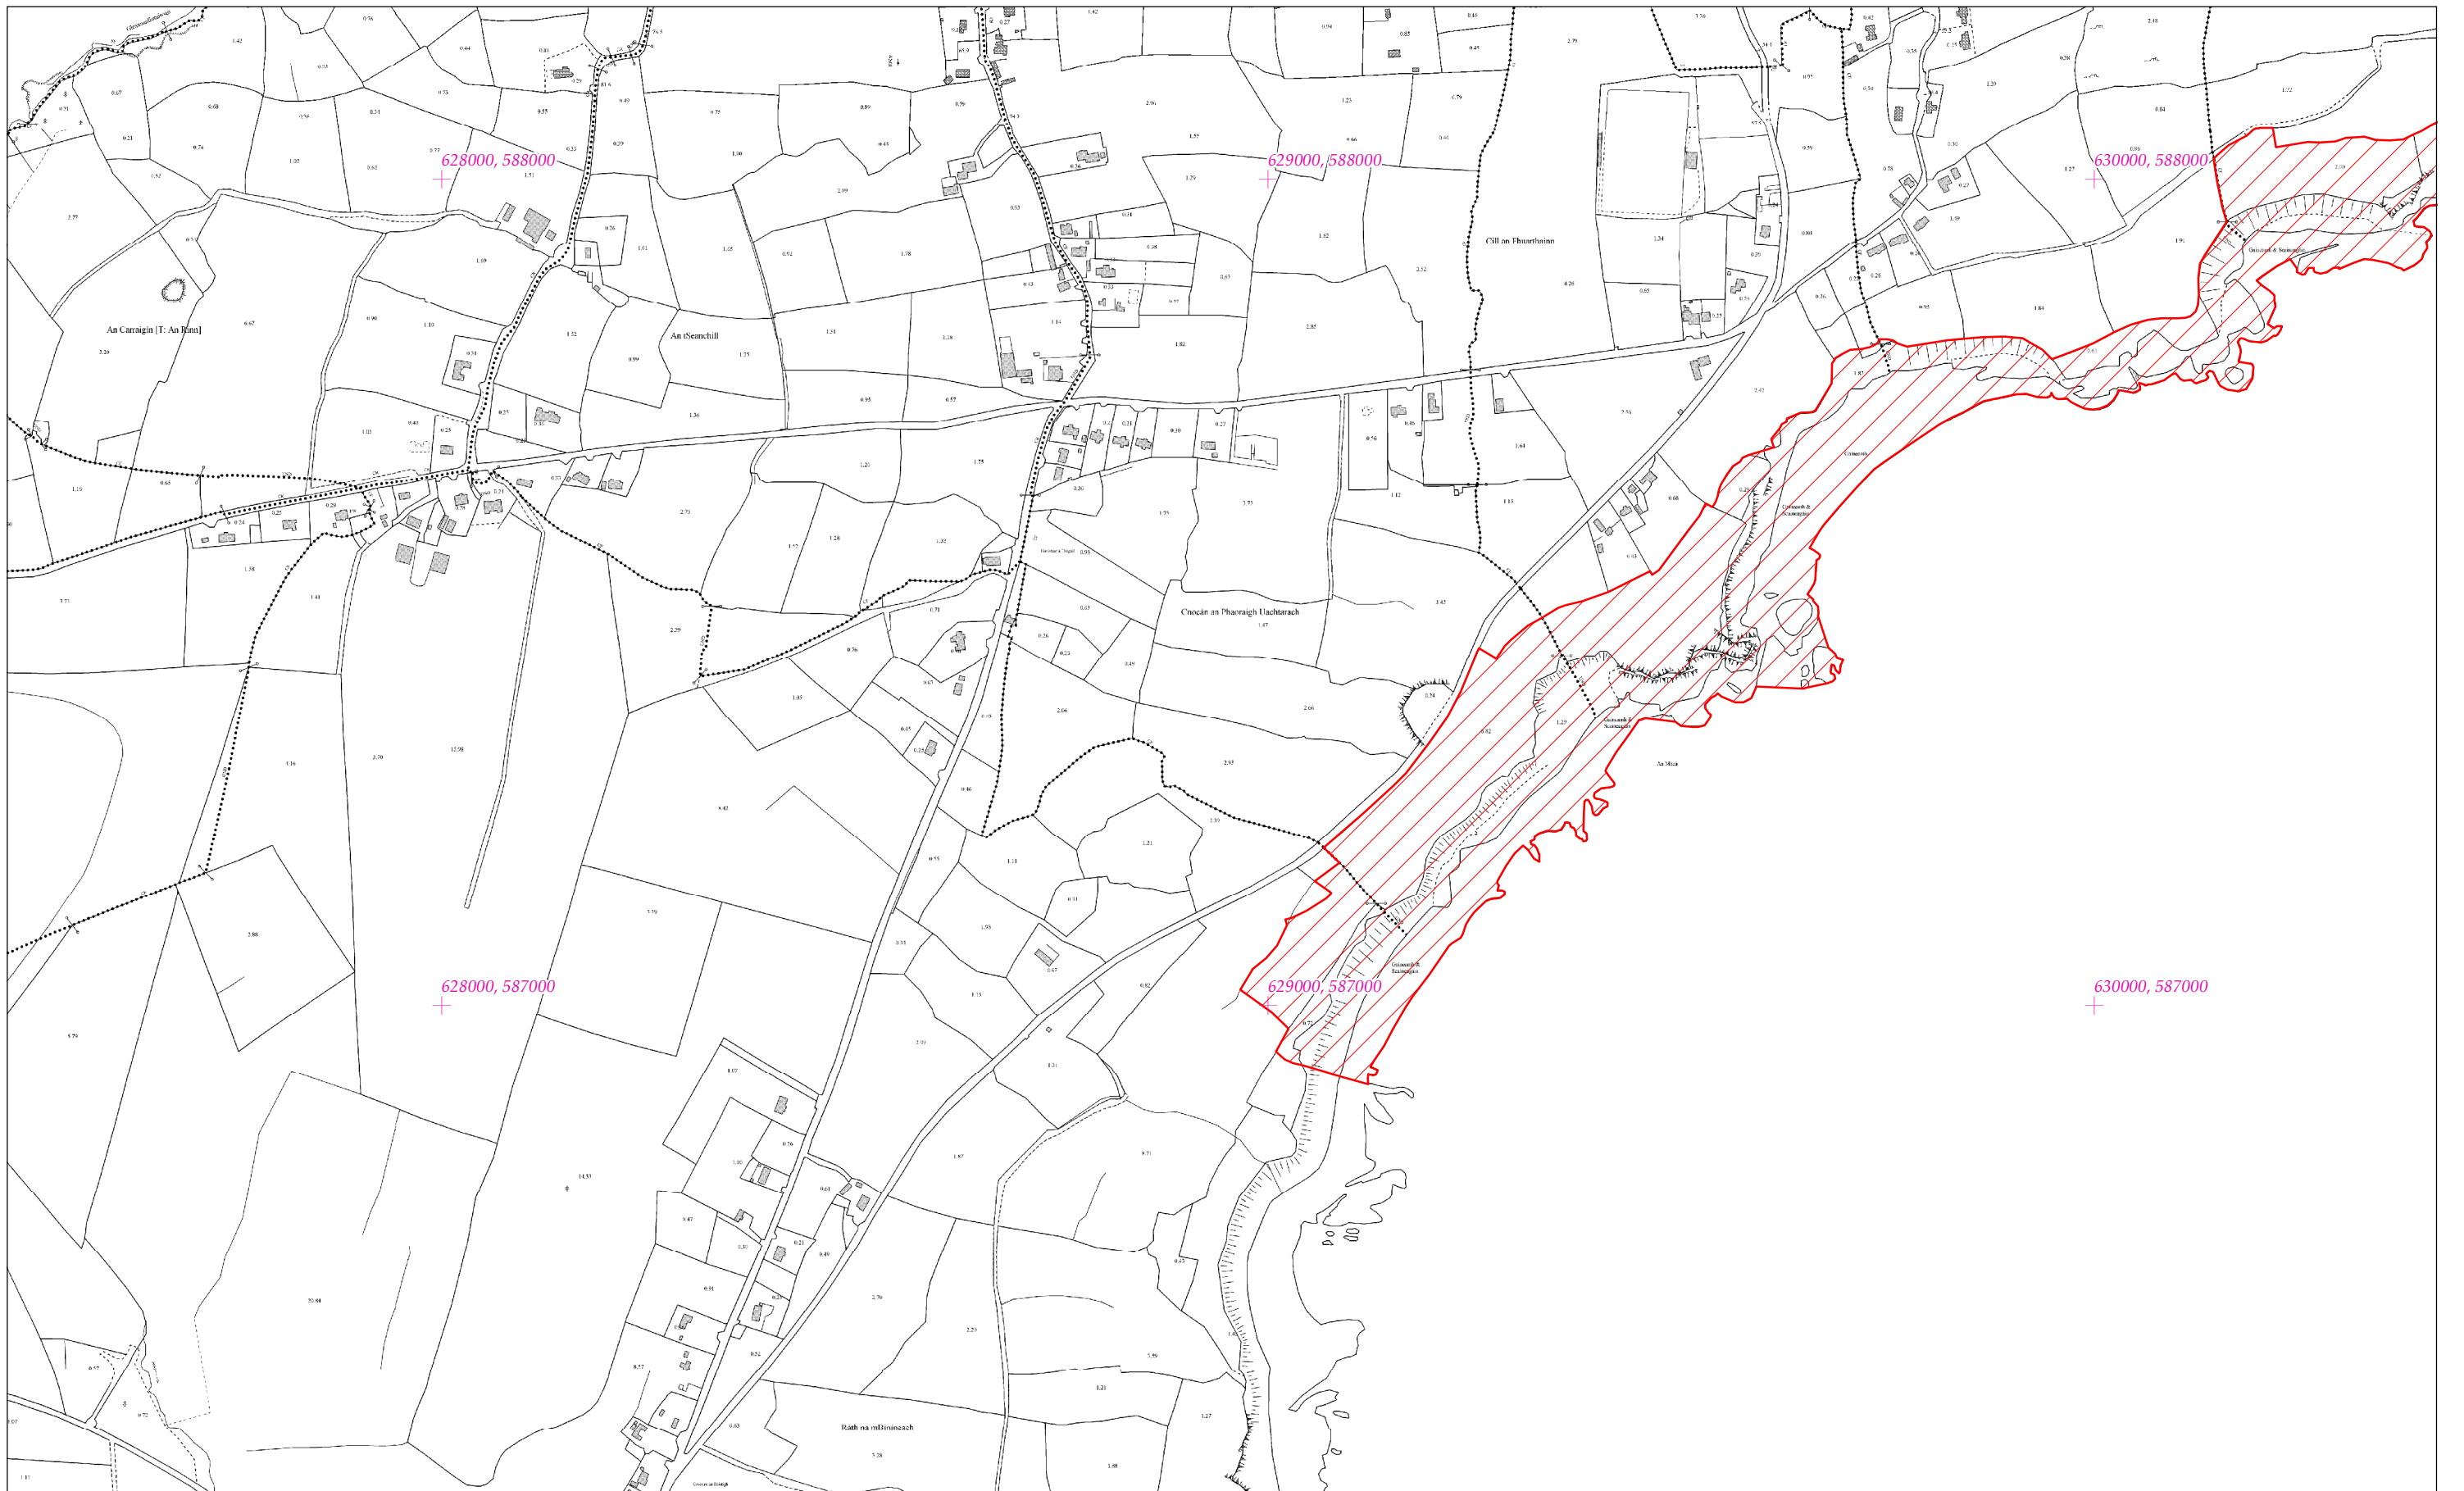

LCS Cheann Heilbhic
Helvick Head SAC
1:5000 O.S. TILE 6117d 2 of 6

Scála / Scale 1:7,500

SITE CODE
000665

Leagan / Version: 3.00

Arna chló an / Printed on: 28/09/2017

Rialachán 4(1)(b) / Regulation 4(1)(b)