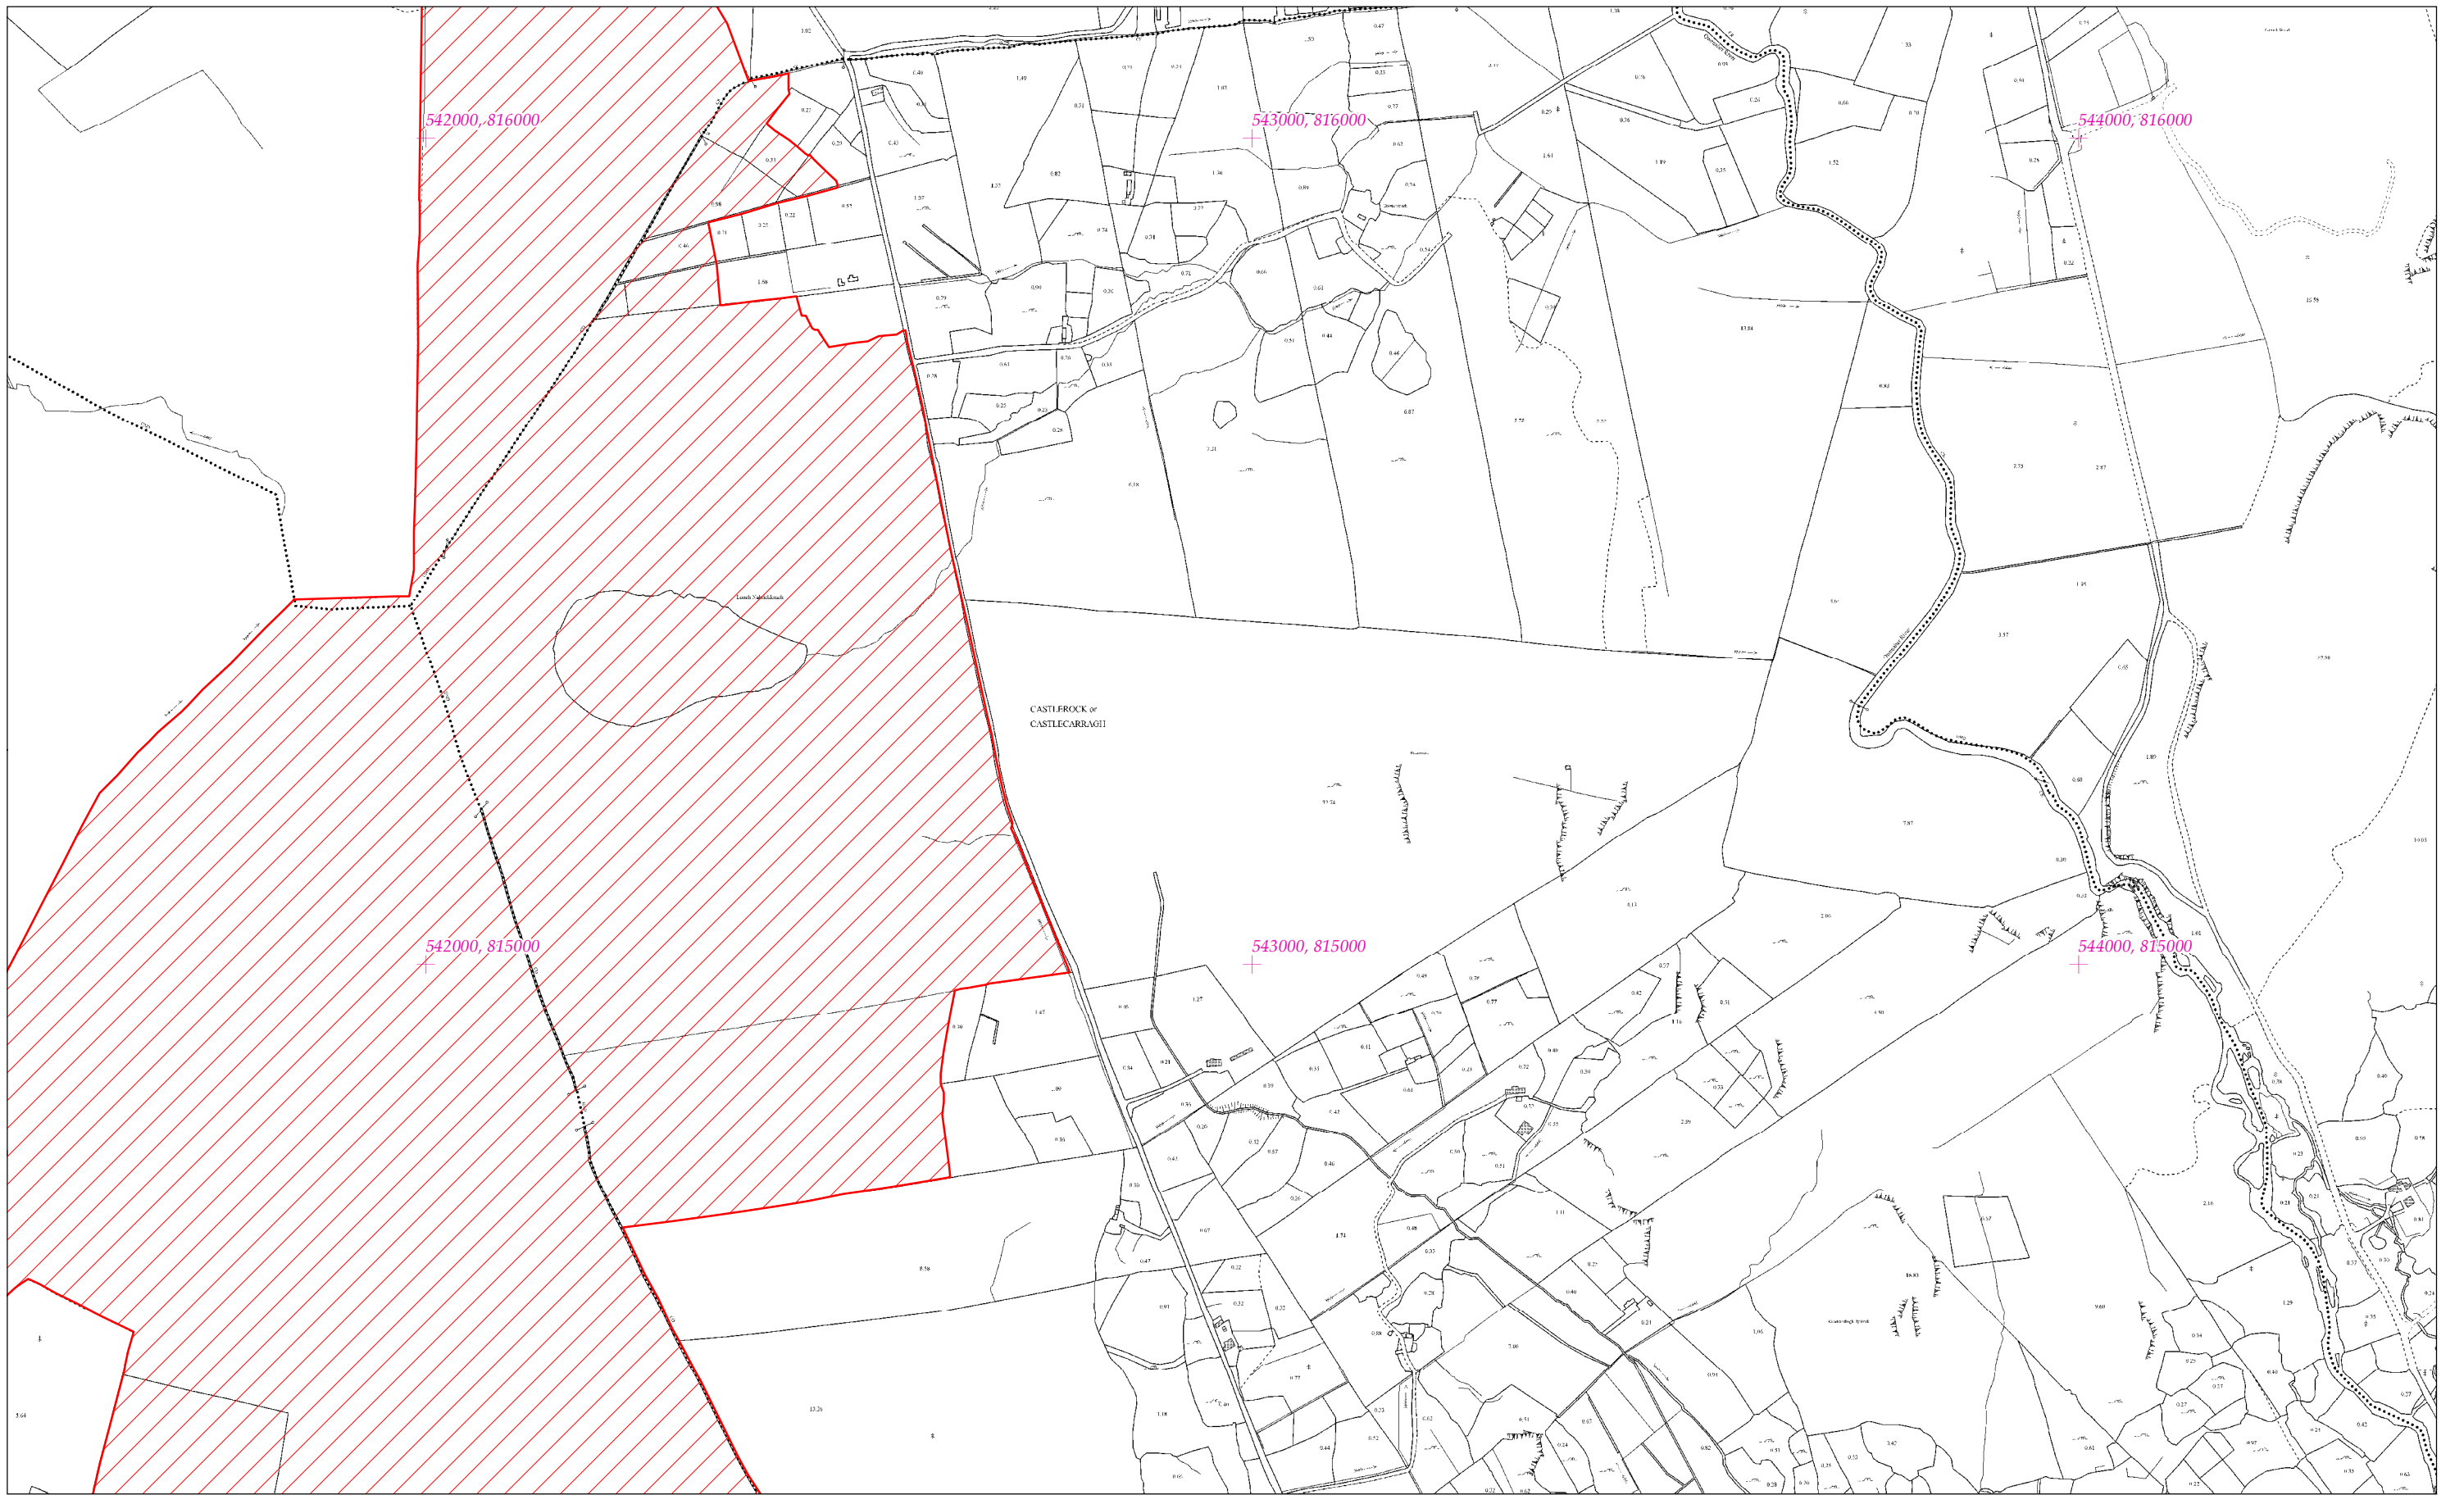

LCS Phortach Loch na mBreac Caoch
Lough Nabrickeagh Bog SAC

1:5000 O.S. TILE 1456a 5 of 8

Scála / Scale 1:7,500

SITE CODE
000634

Leagan / Version: 3.02

Arna chló an / Printed on: 03/12/2019

Rialachán 4(1)(b) / Regulation 4(1)(b)