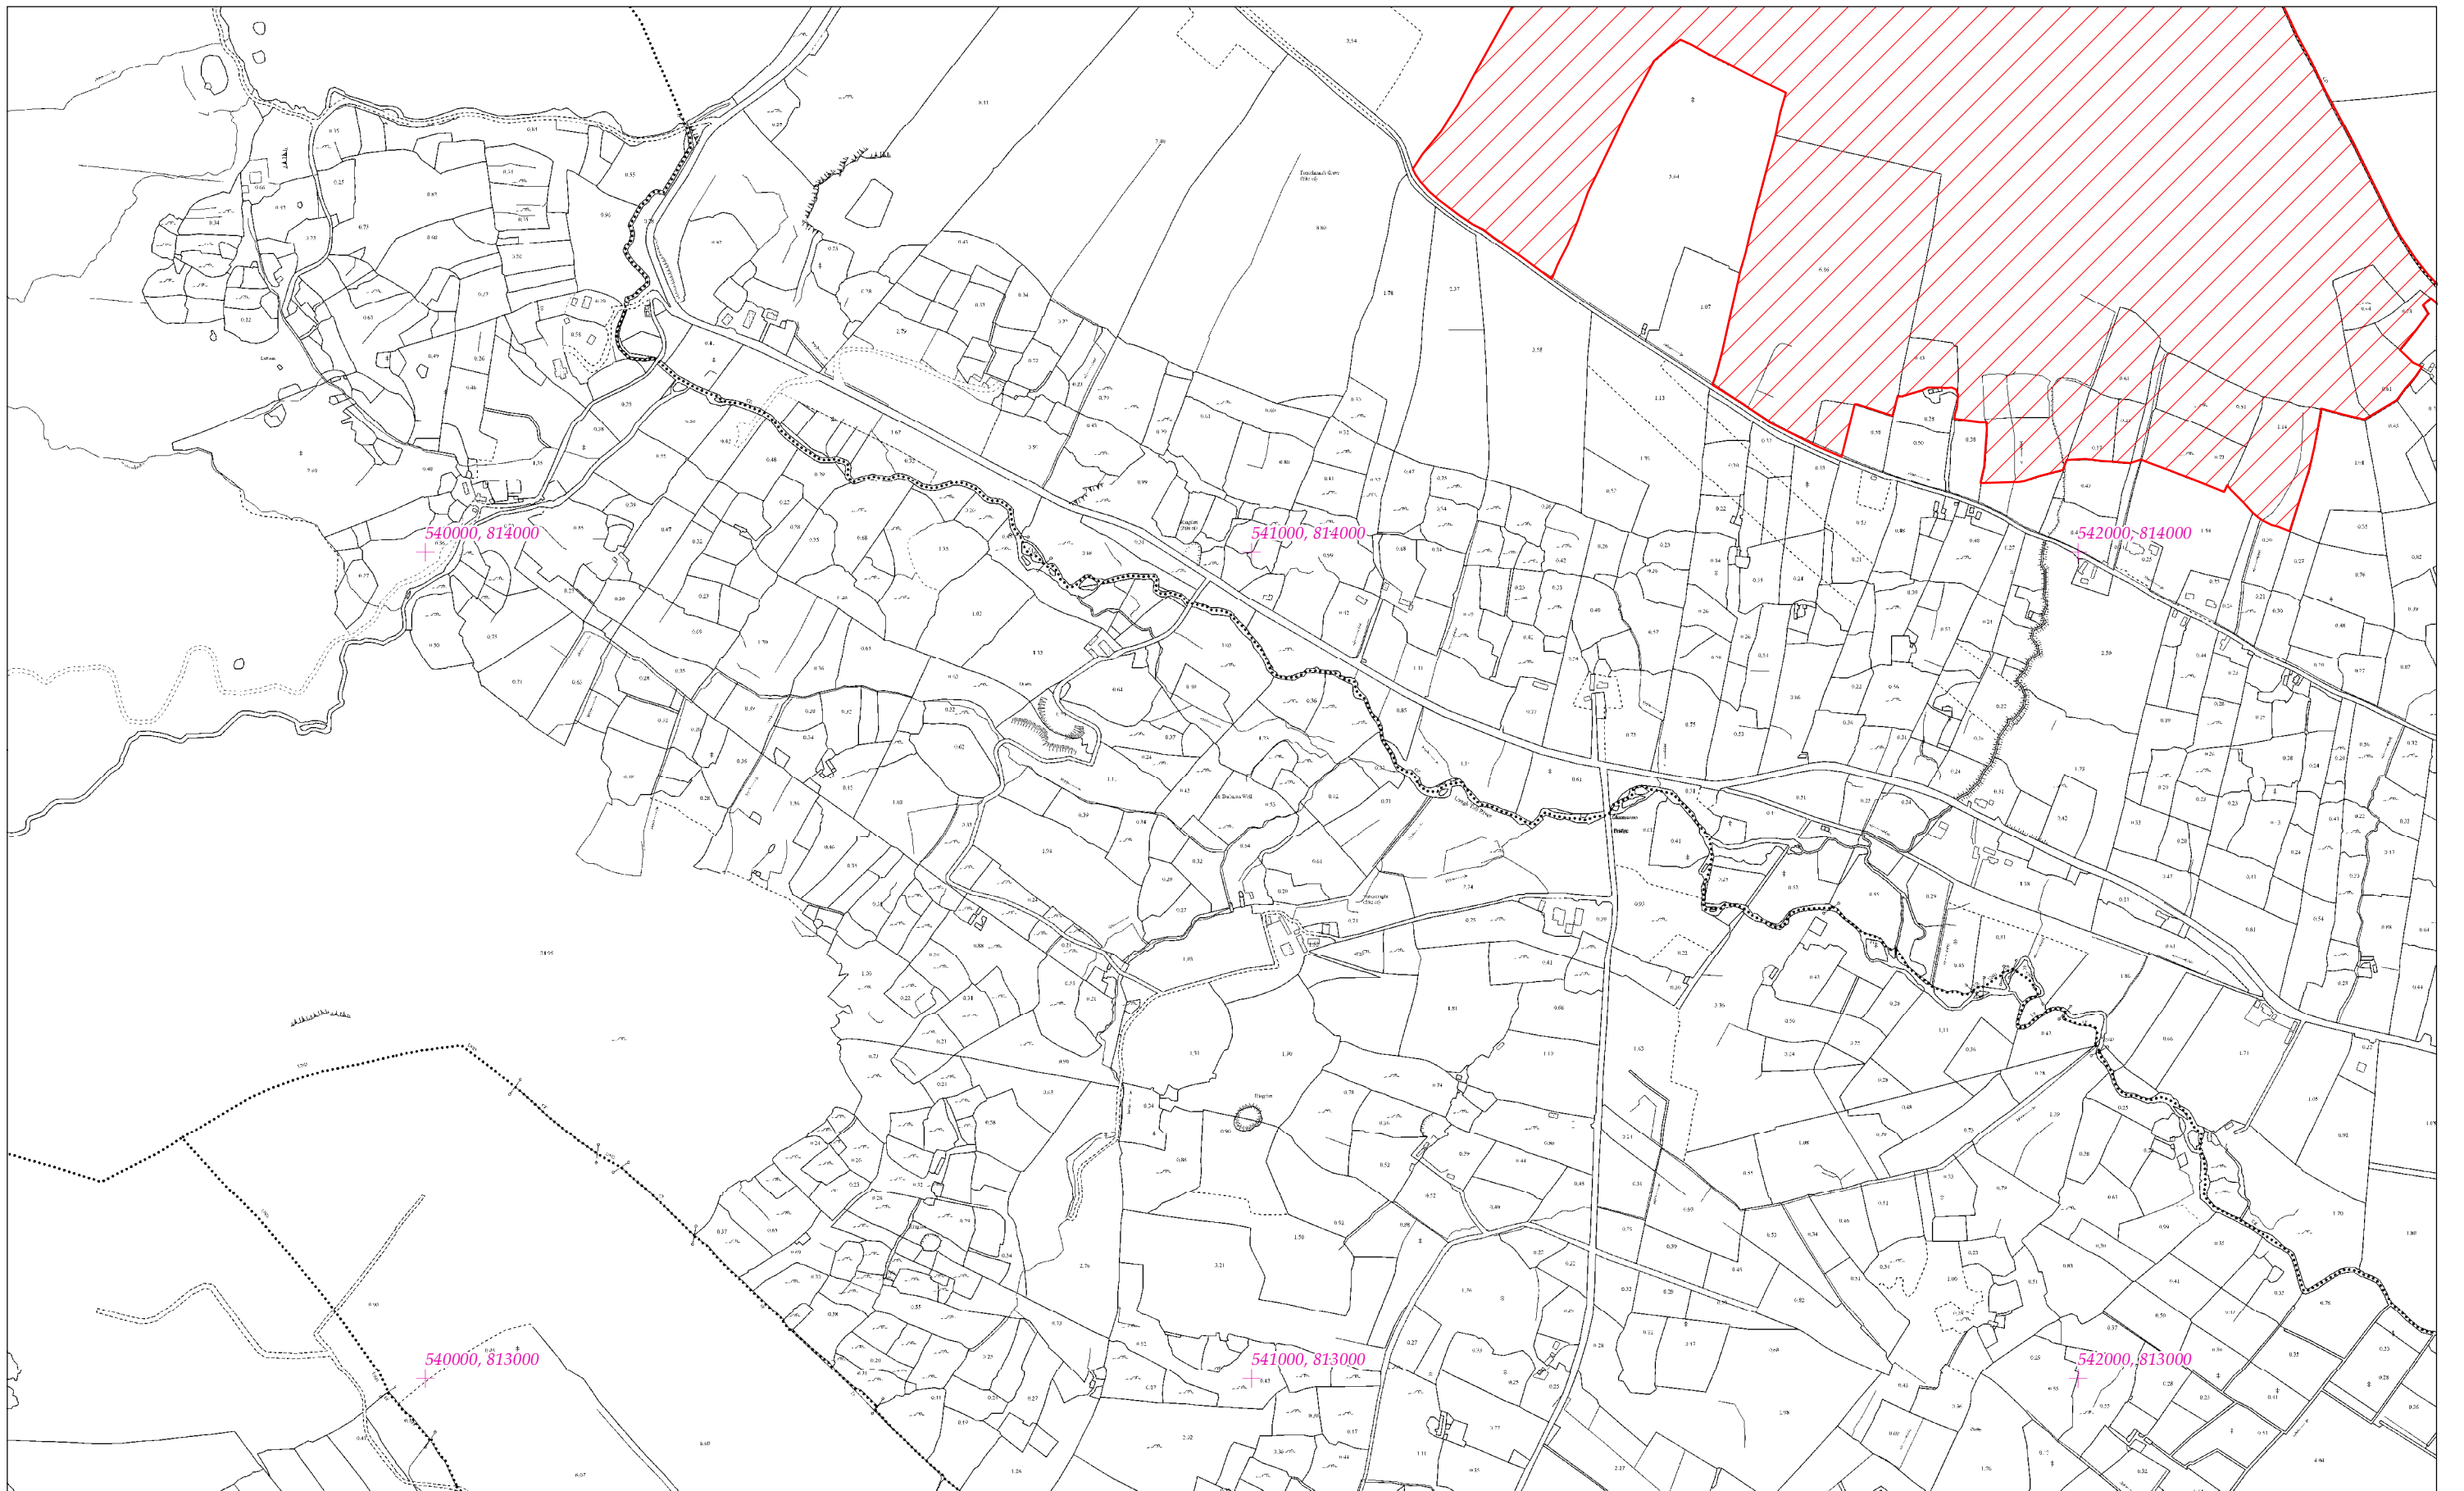

LCS Phortach Loch na mBreac Caoch
Lough Nabrickeagh Bog SAC

1:5000 O.S. TILE 1456b 6 of 8

Scála / Scale 1:7,500

SITE CODE
000634

Leagan / Version: 3.02

Arna chlón an / Printed on: 03/12/2019

Rialachán 4(1)(b) / Regulation 4(1)(b)