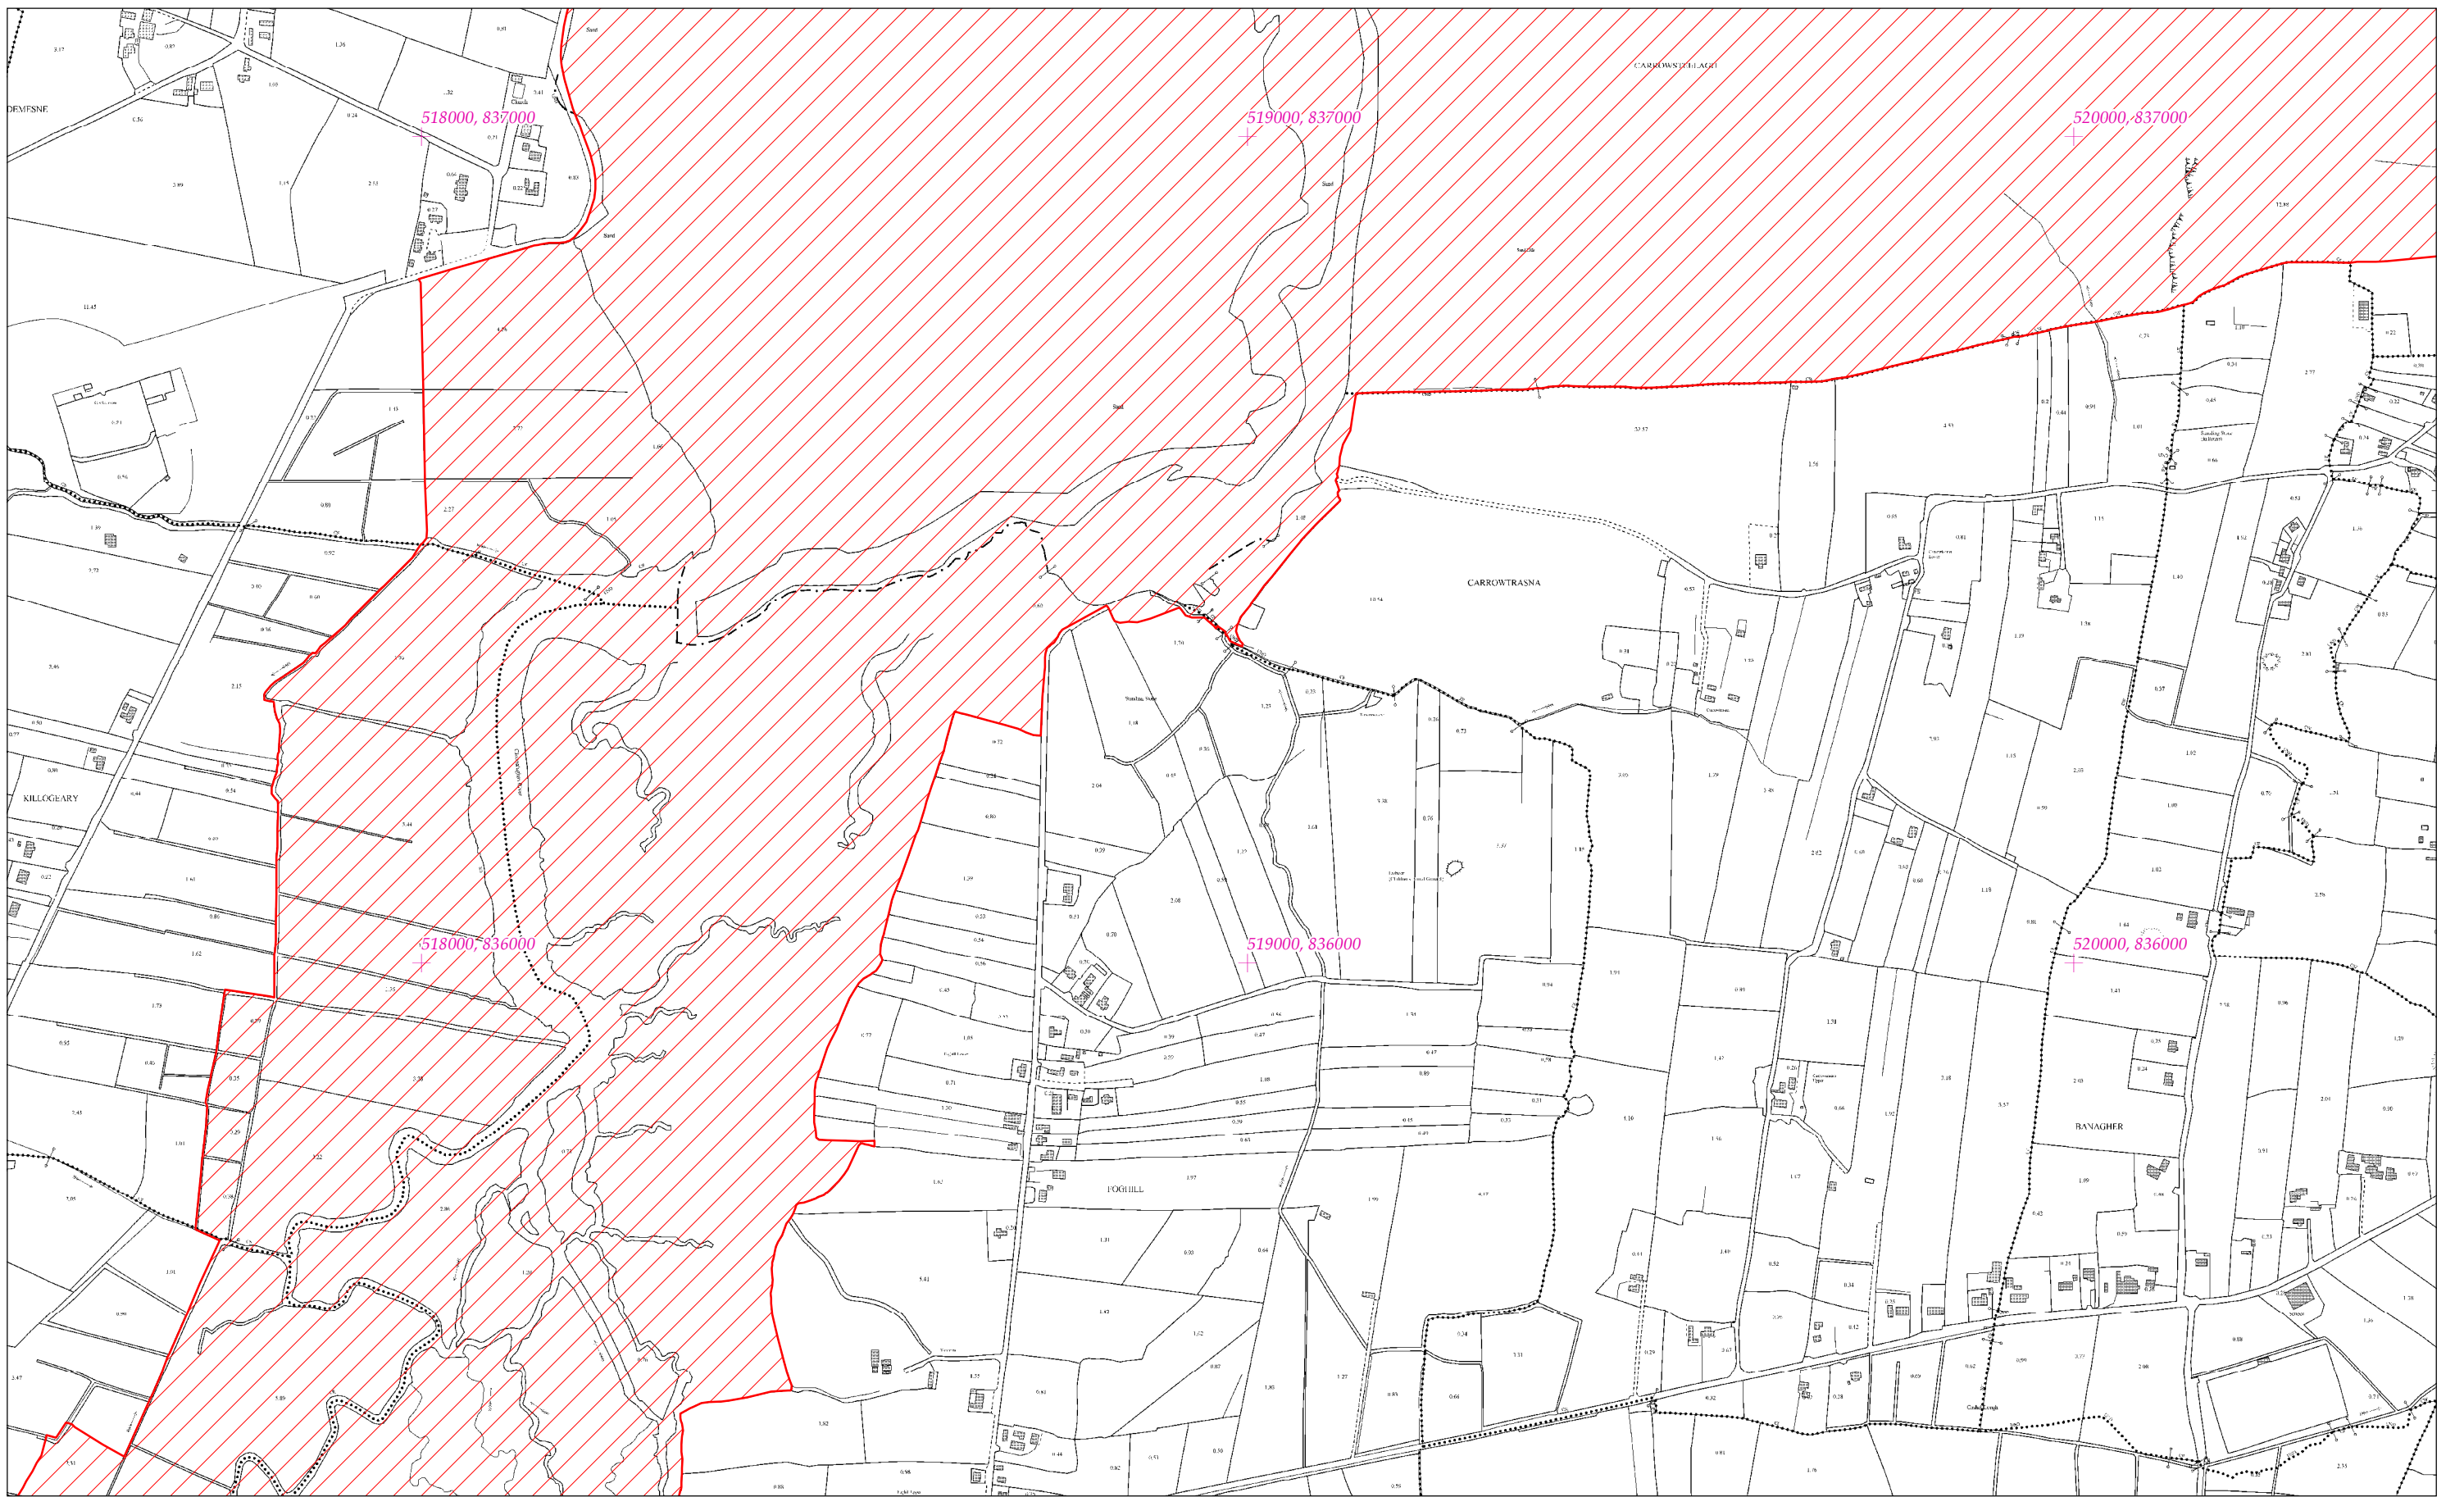

LCS Riasc Goirt Leacan agus Cheann Chill Chuimín  
Lackan Saltmarsh and Kilcummin Head SAC

1:5000 O.S. TILE 1000a 4 of 8

Scála / Scale 1:7,500

SITE CODE  
000516

Leagan / Version: 3.01

Arna chló an / Printed on: 20/03/2018