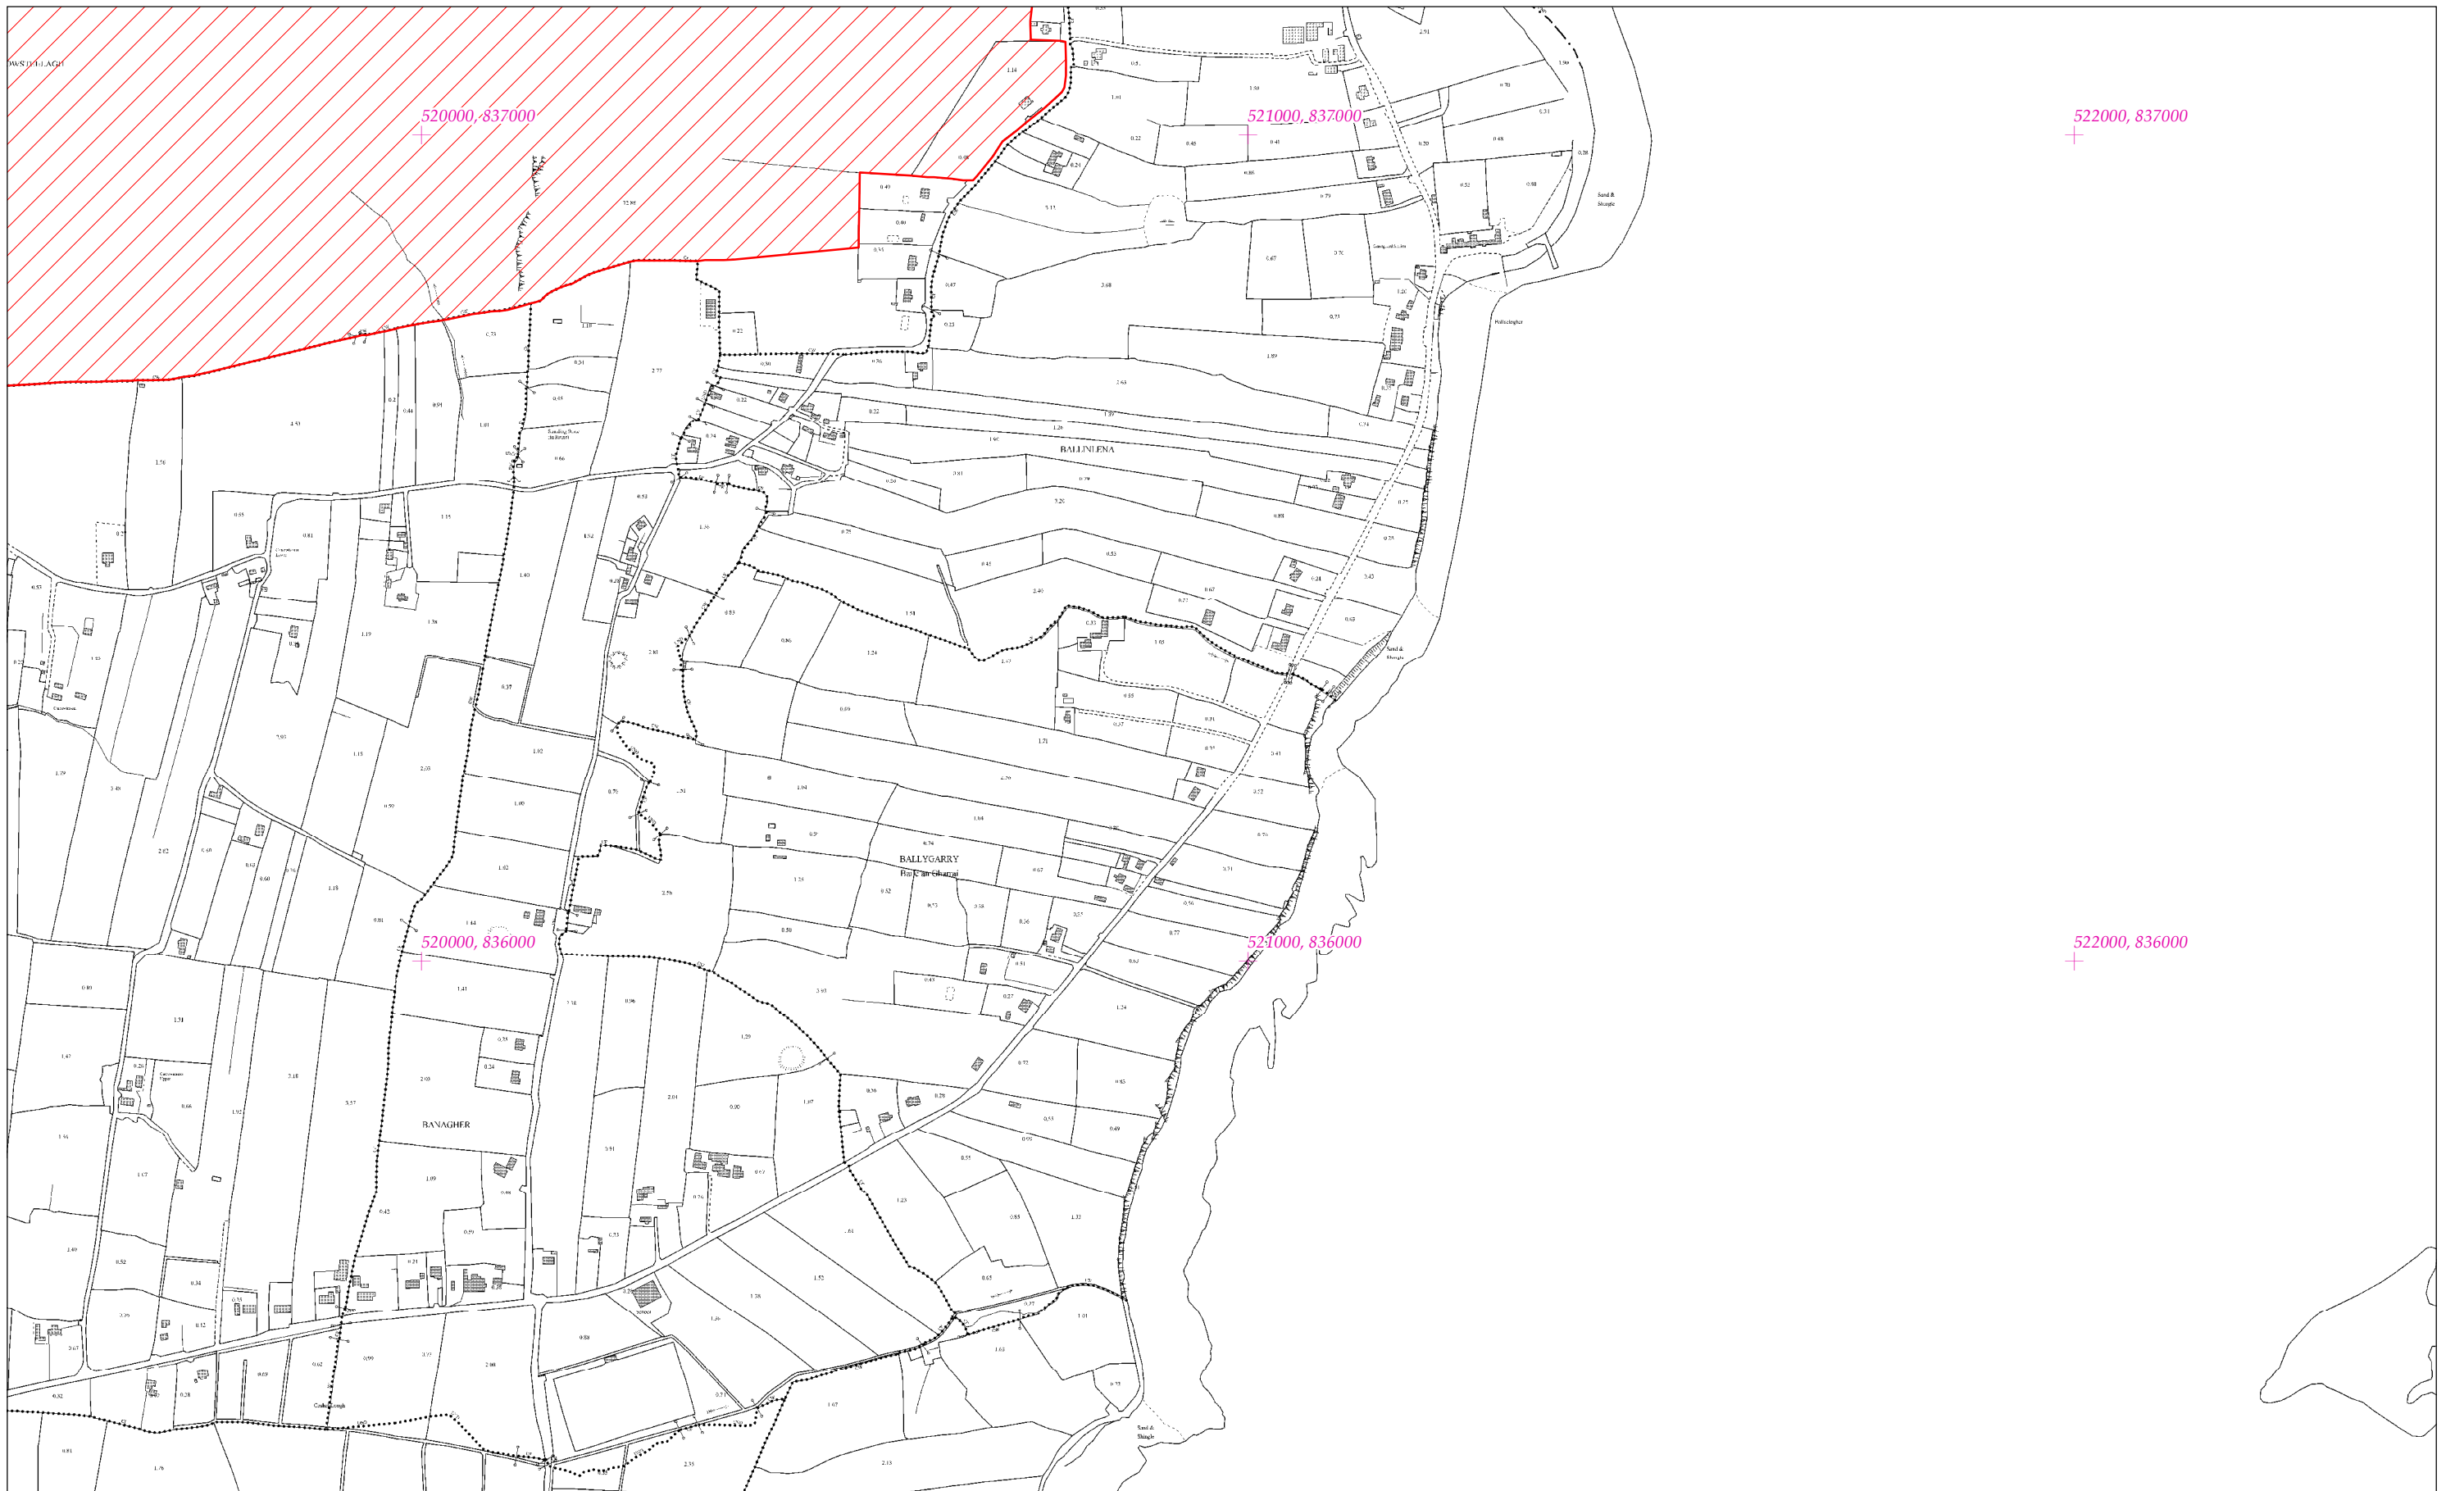

LCS Riasc Goirt Leacan agus Cheann Chill Chuimín  
Lackan Saltmarsh and Kilcummin Head SAC

1:5000 O.S. TILE 1000d 7 of 8

Scála / Scale 1:7,500

SITE CODE  
000516

Leagan / Version: 3.01

Arna chló an / Printed on: 20/03/2018