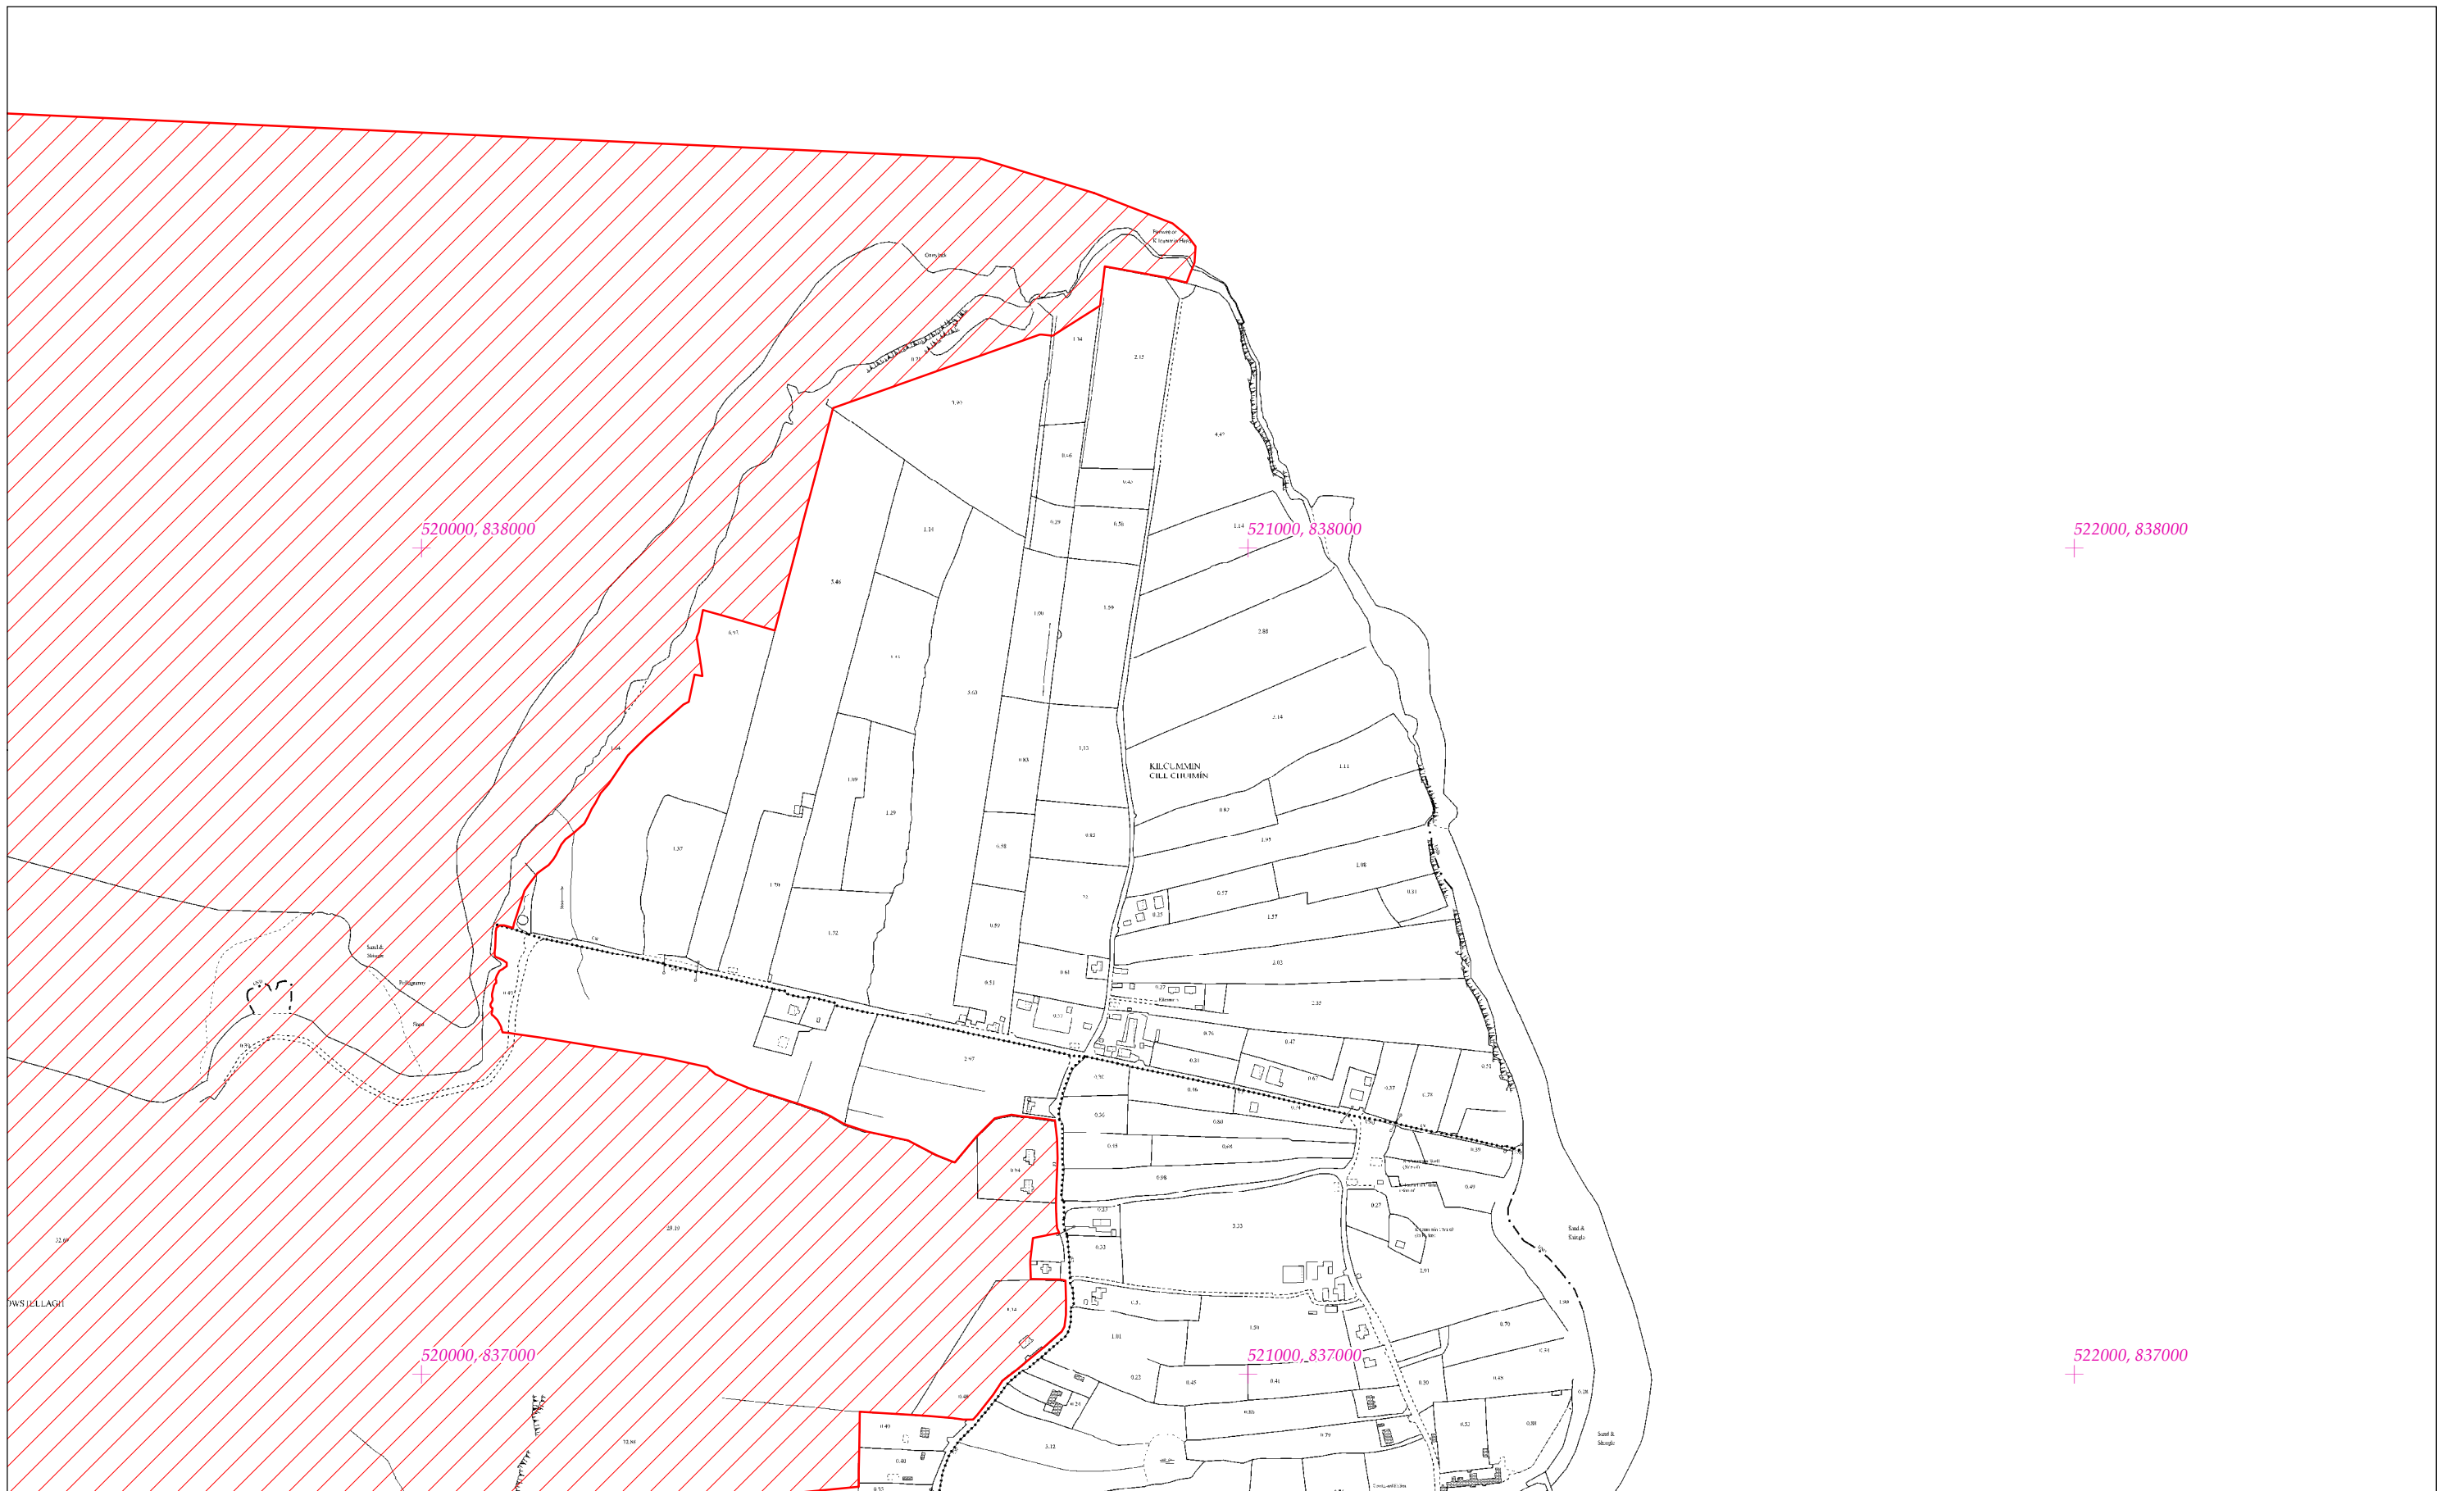

LCS Riasc Goirt Leacan agus Cheann Chill Chuimín  
Lackan Saltmarsh and Kilcummin Head SAC  
1:5000 O.S. TILE 0944d 2 of 8

Scála / Scale 1:7,500

SITE CODE  
000516

Leagan / Version: 3.01

Arna chló an / Printed on: 20/03/2018