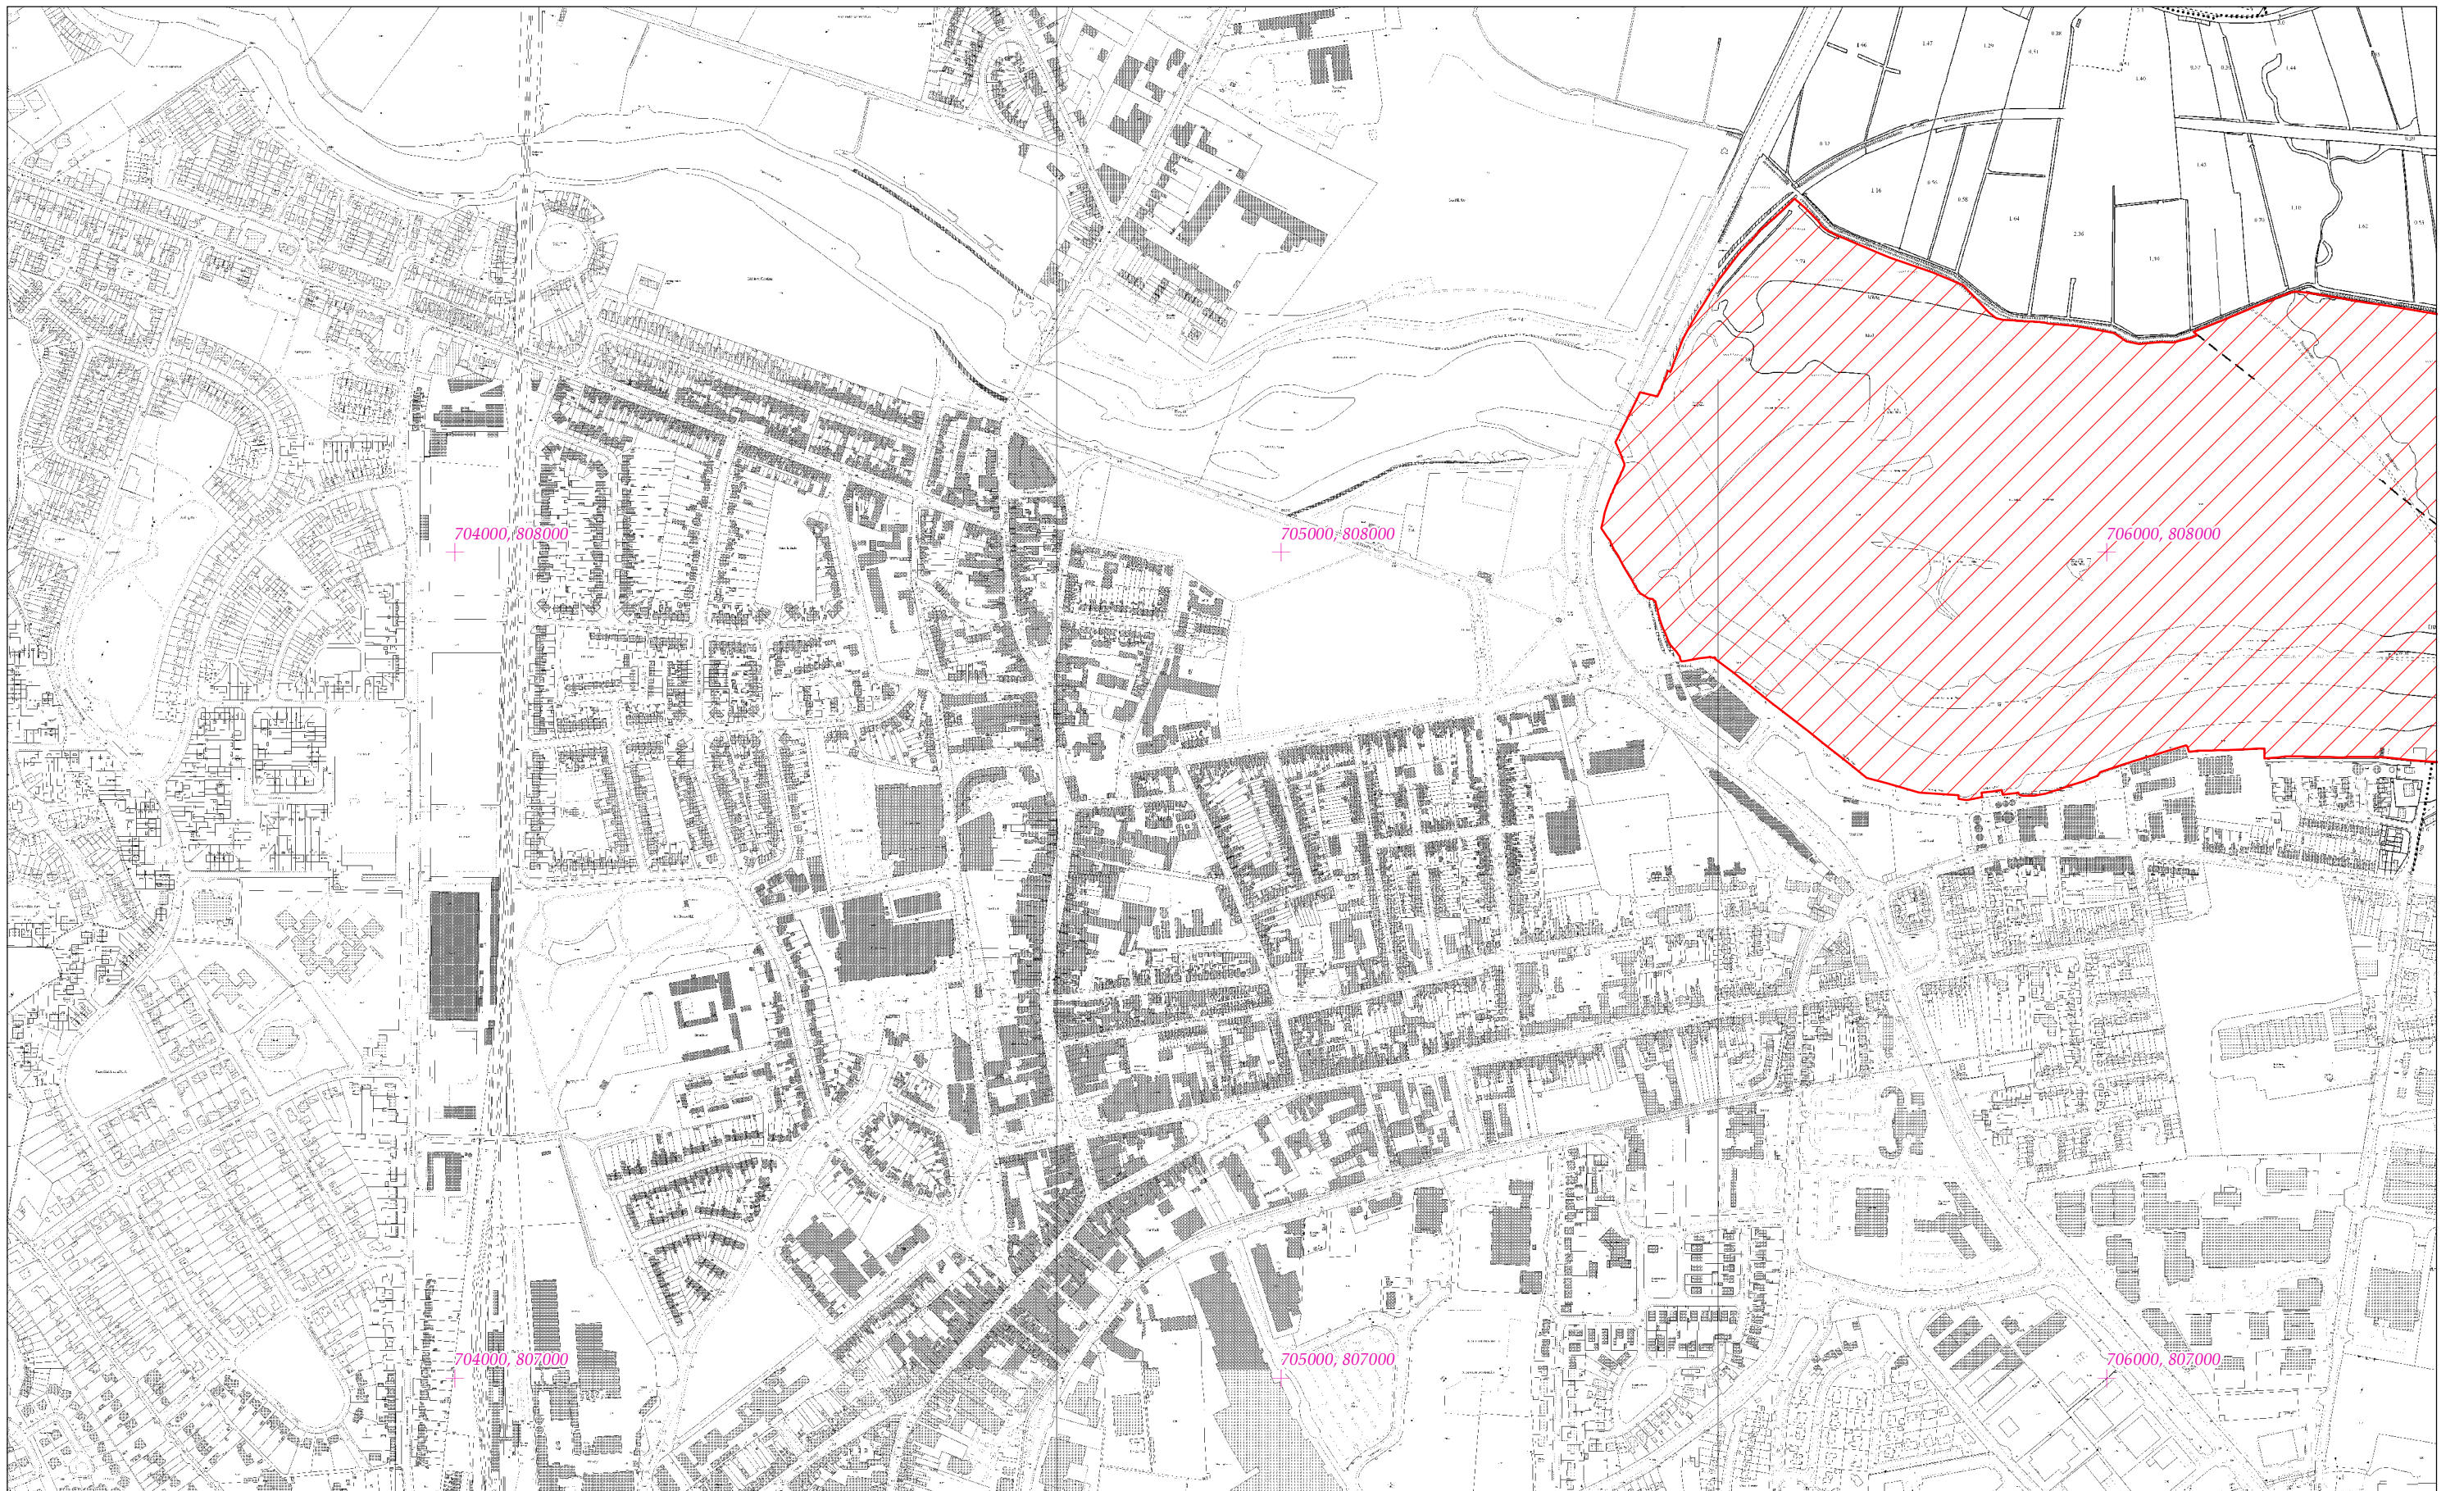

LCS Chuan Dhún Dealgan
 Dundalk Bay SAC
 1:5000 O.S. TILE 1632b 3 of 43

0 0.5km

Scála / Scale 1:7,500

SITE CODE
000455

Leagan / Version: 3.03
 Arna chló an / Printed on: 07/11/2019

Rialachán 4(1)(b) / Regulation 4(1)(b)