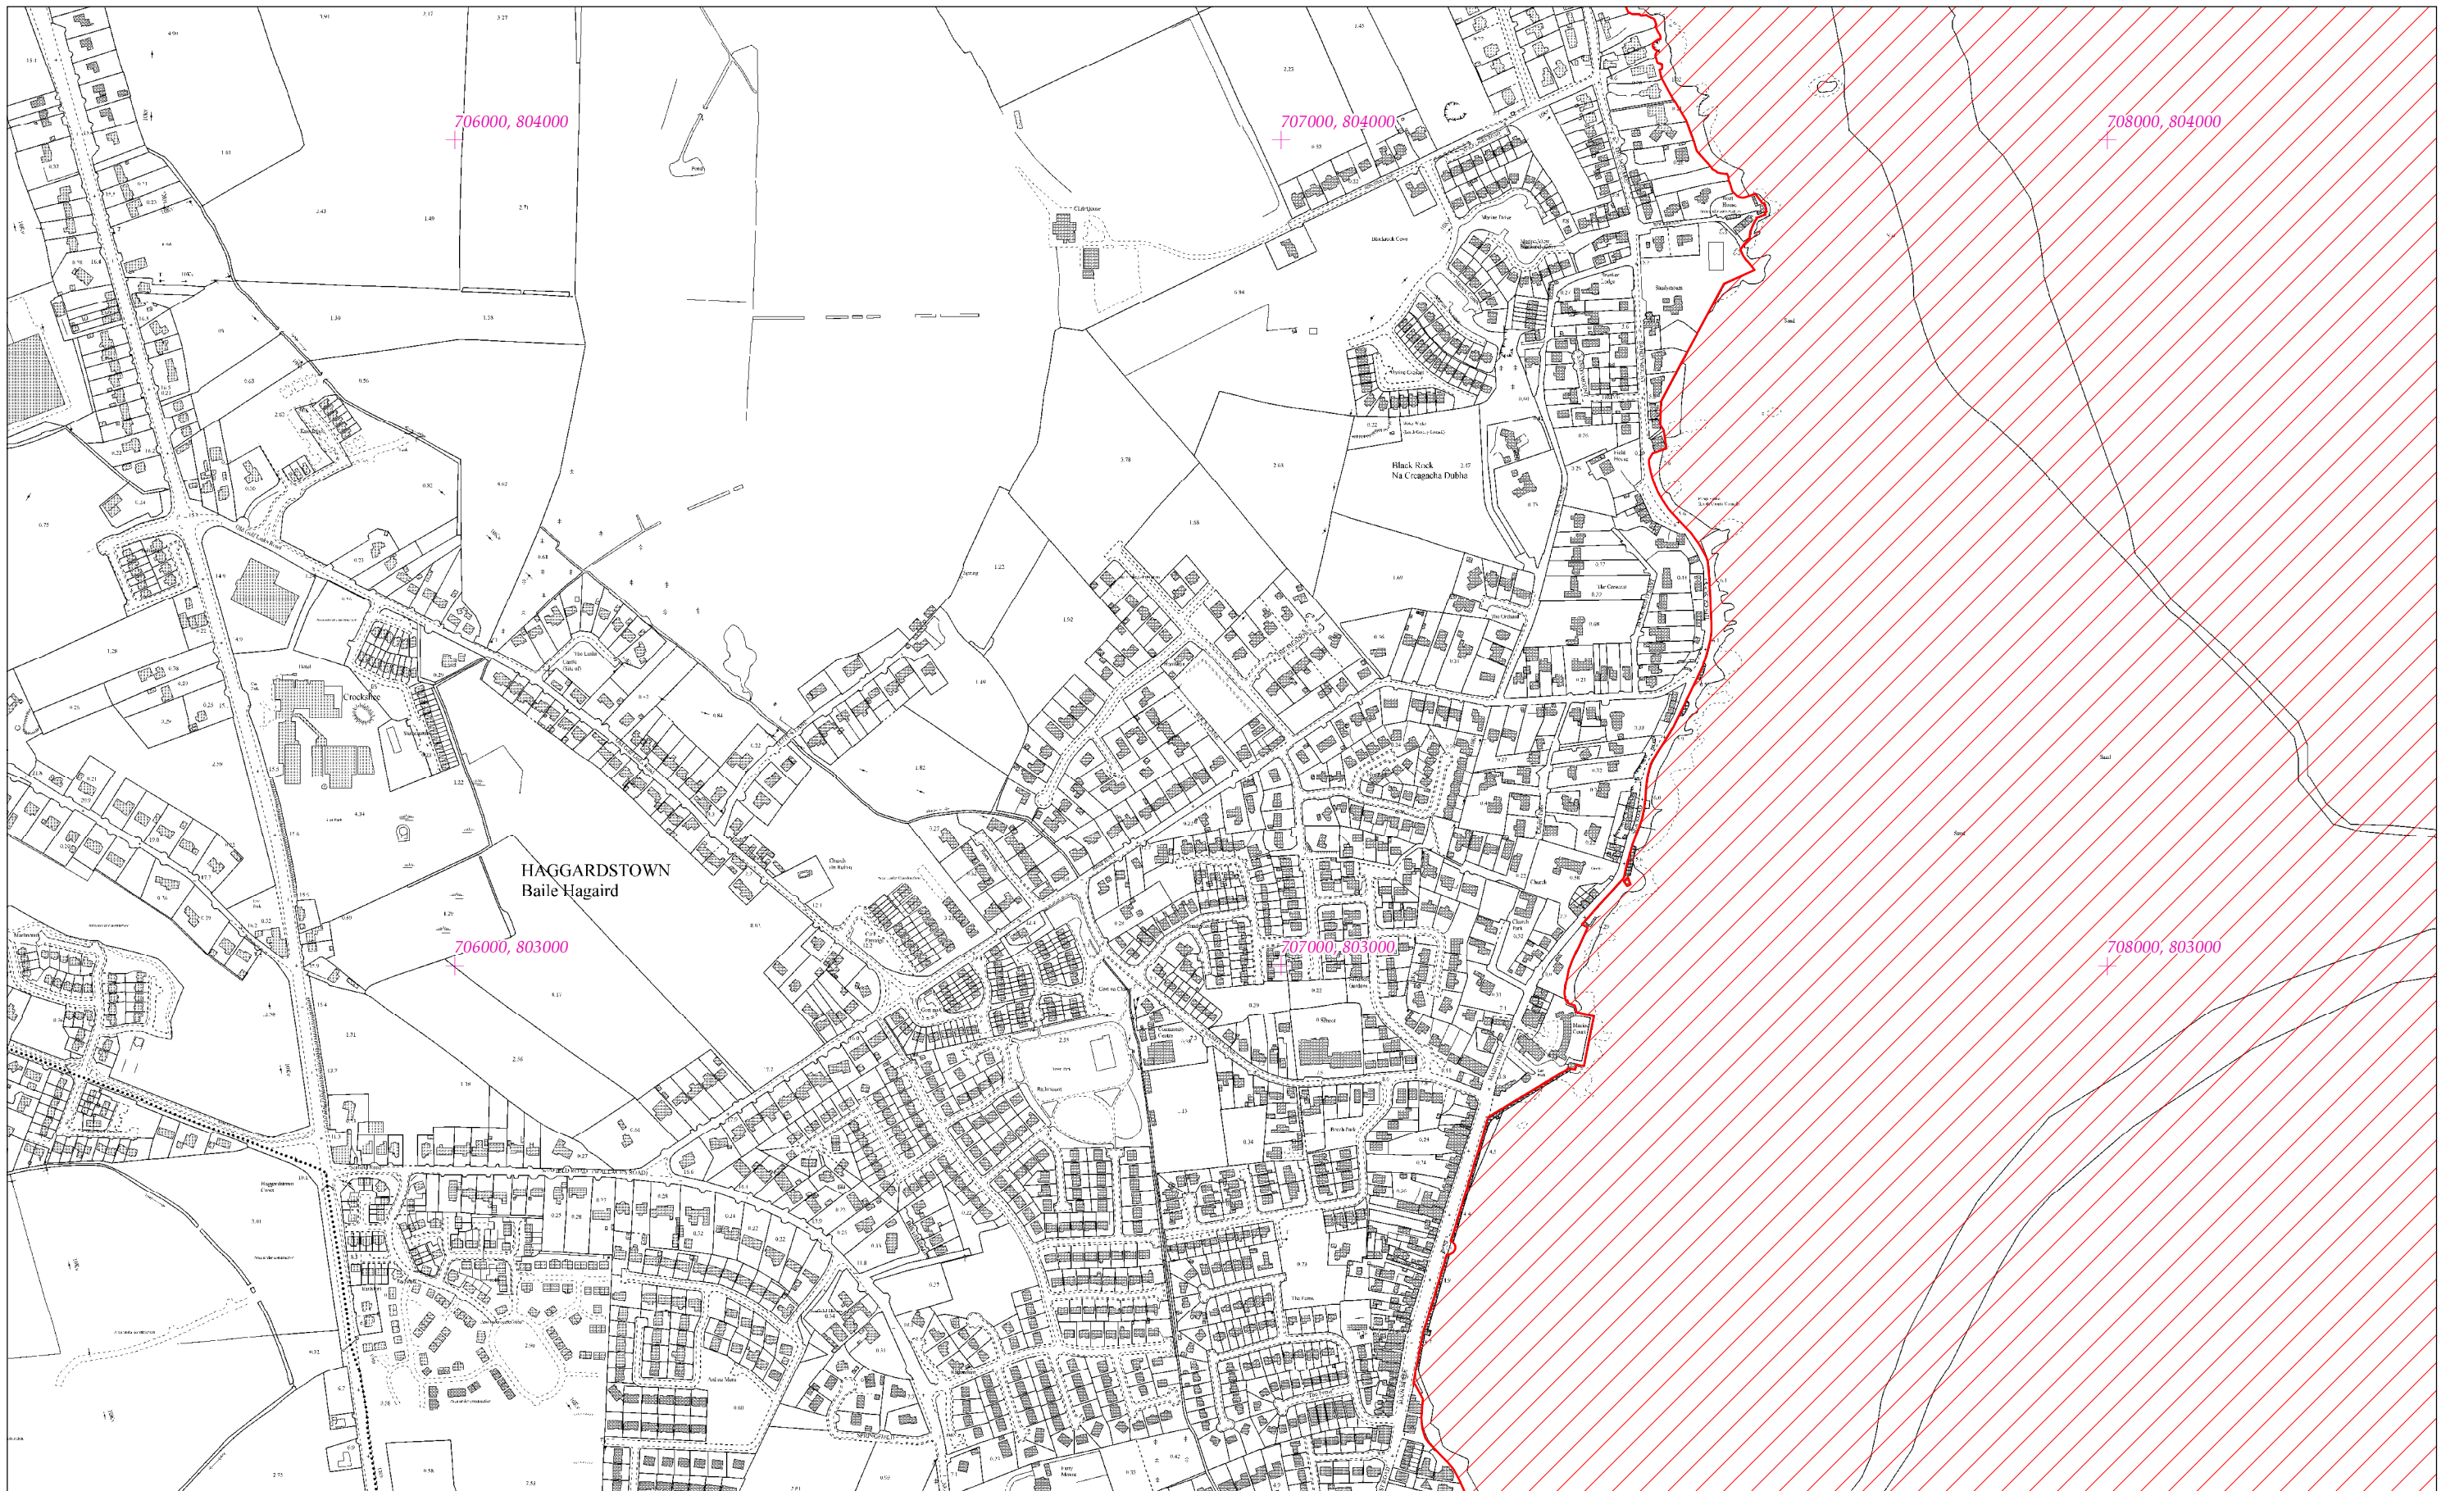

LCS Chuan Dhún Dealgan
Dundalk Bay SAC

1:5000 O.S. TILE 1705c 22 of 43

Scála / Scale 1:7,500

SITE CODE
000455

Leagan / Version: 3.03

Arna chló an / Printed on: 07/11/2019

Rialachán 4(1)(b) / Regulation 4(1)(b)