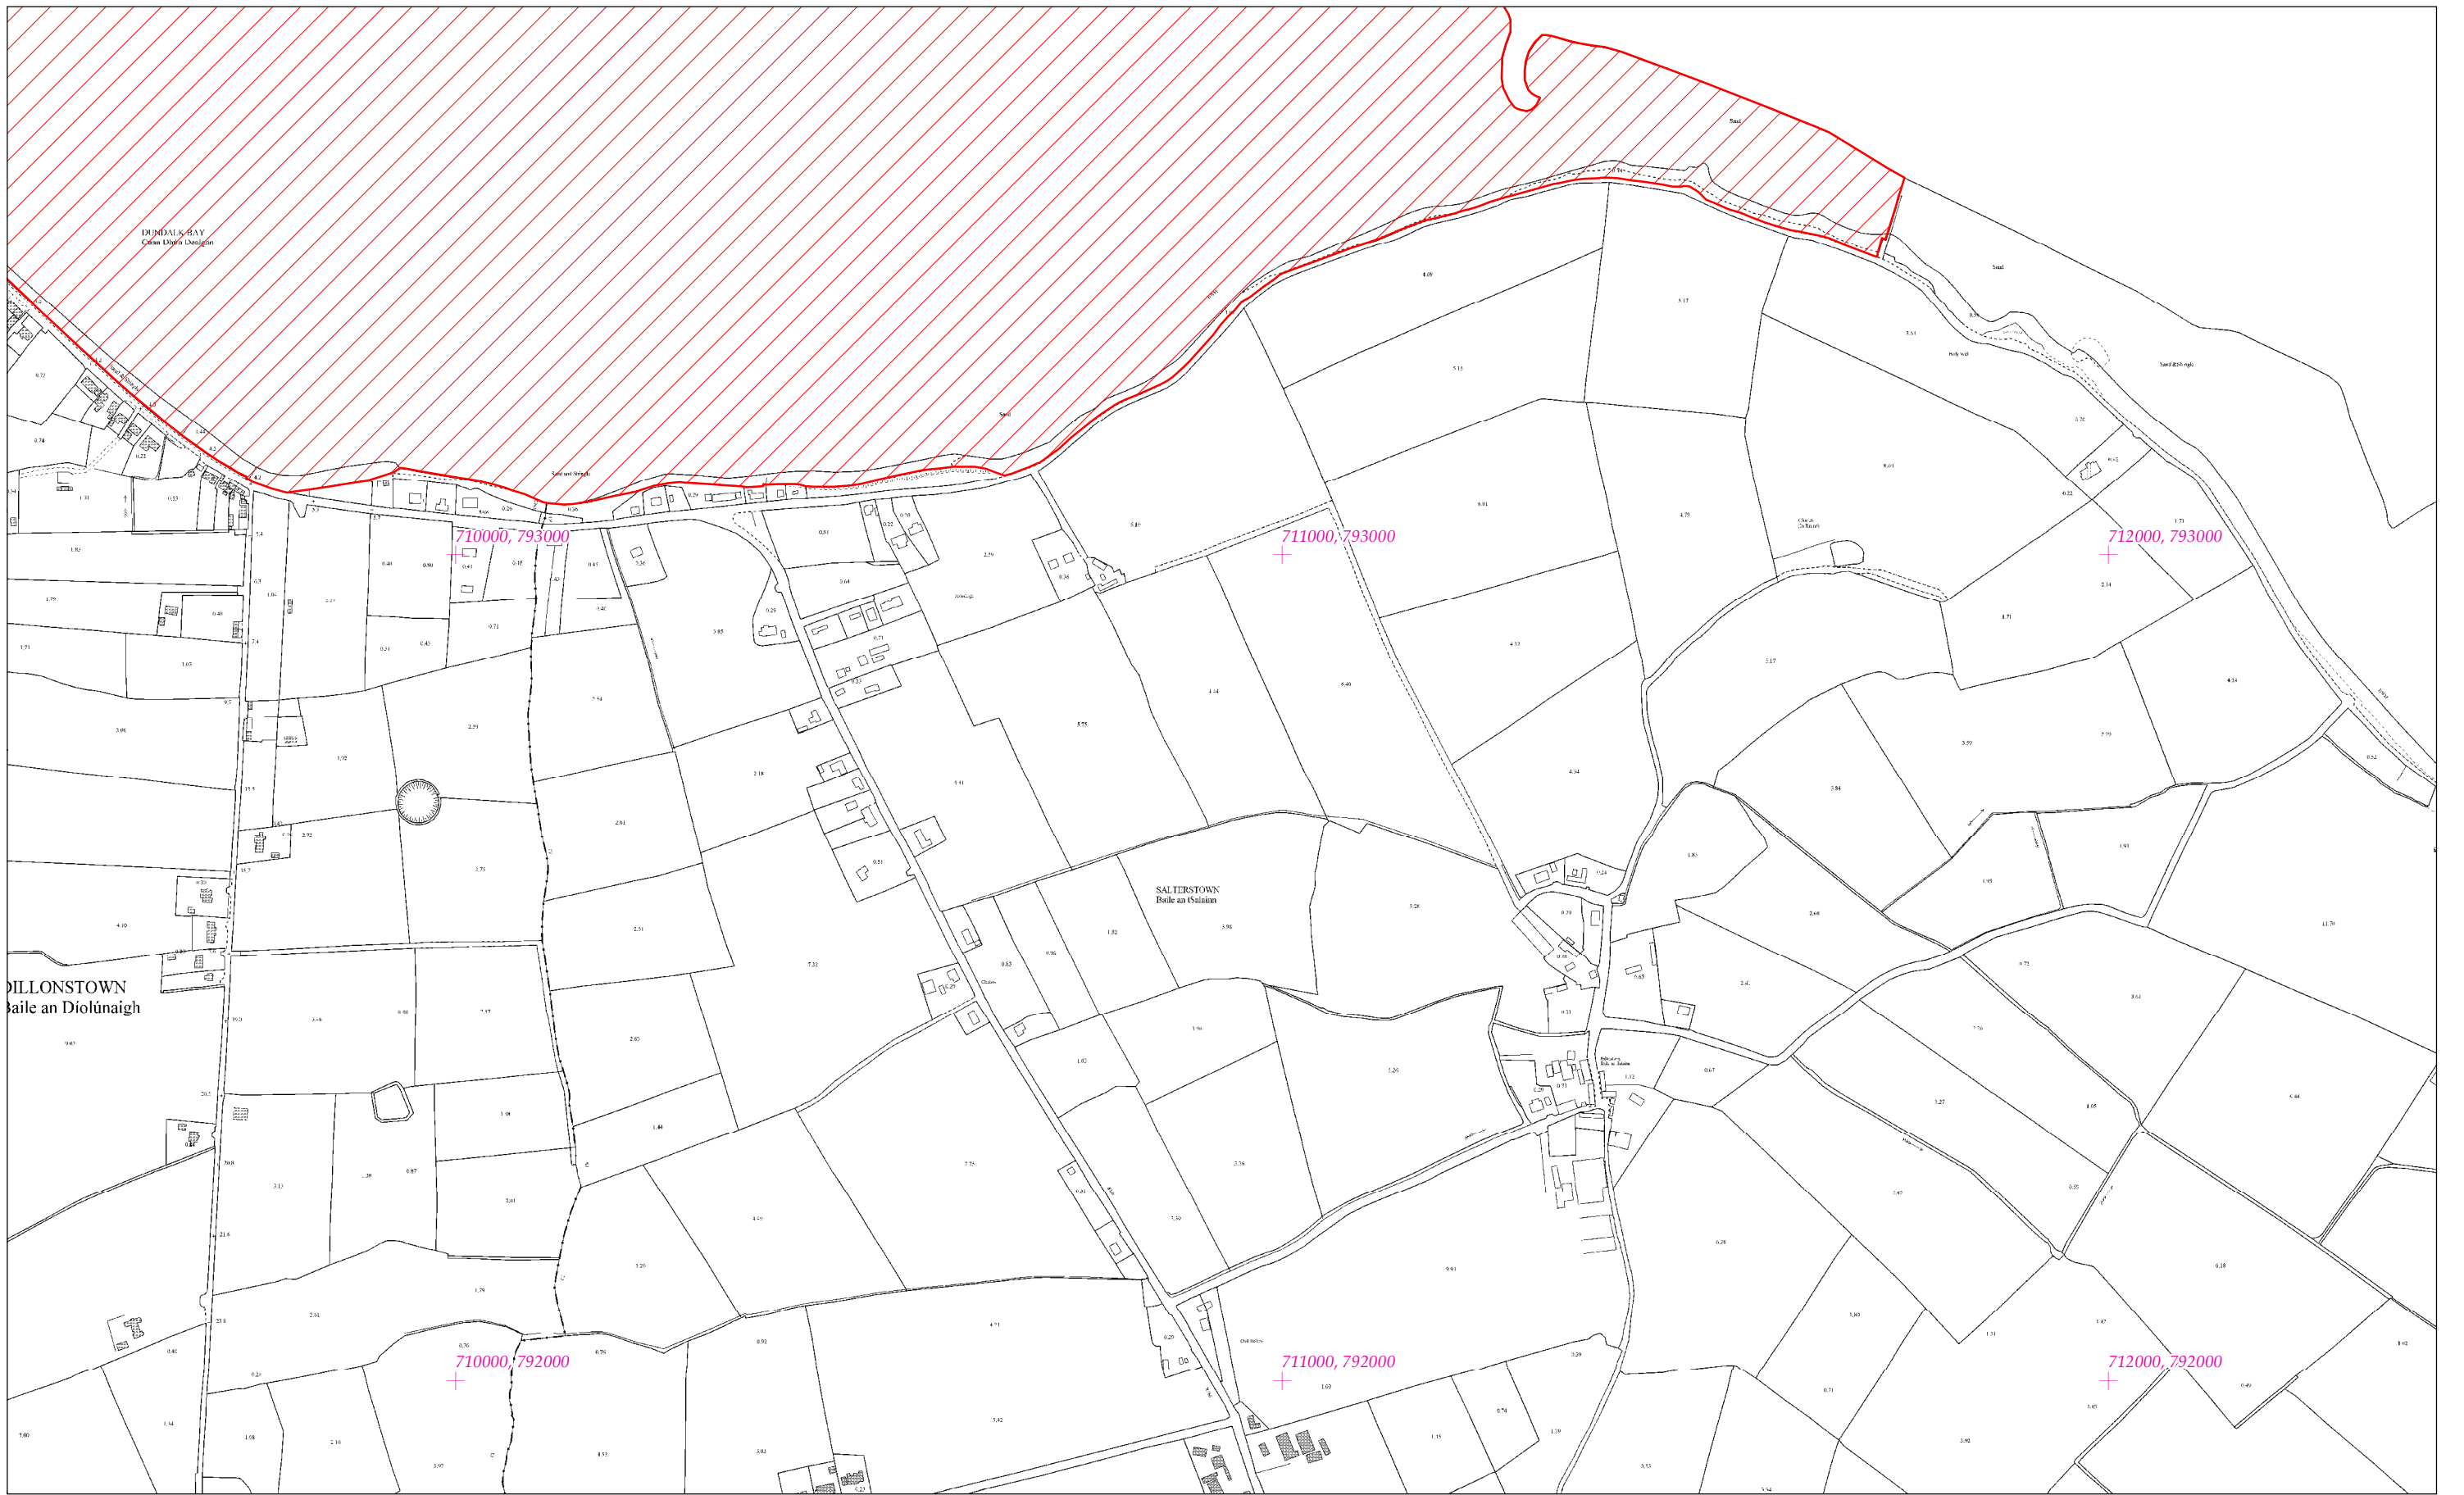

LCS Chuan Dhún Dealgan
Dundalk Bay SAC

1:5000 O.S. TILE 1954c 32 of 43

Scála / Scale 1:7,500

SITE CODE
000455

Leagan / Version: 3.03

Arna chlón an / Printed on: 07/11/2019

Rialachán 4(1)(b) / Regulation 4(1)(b)