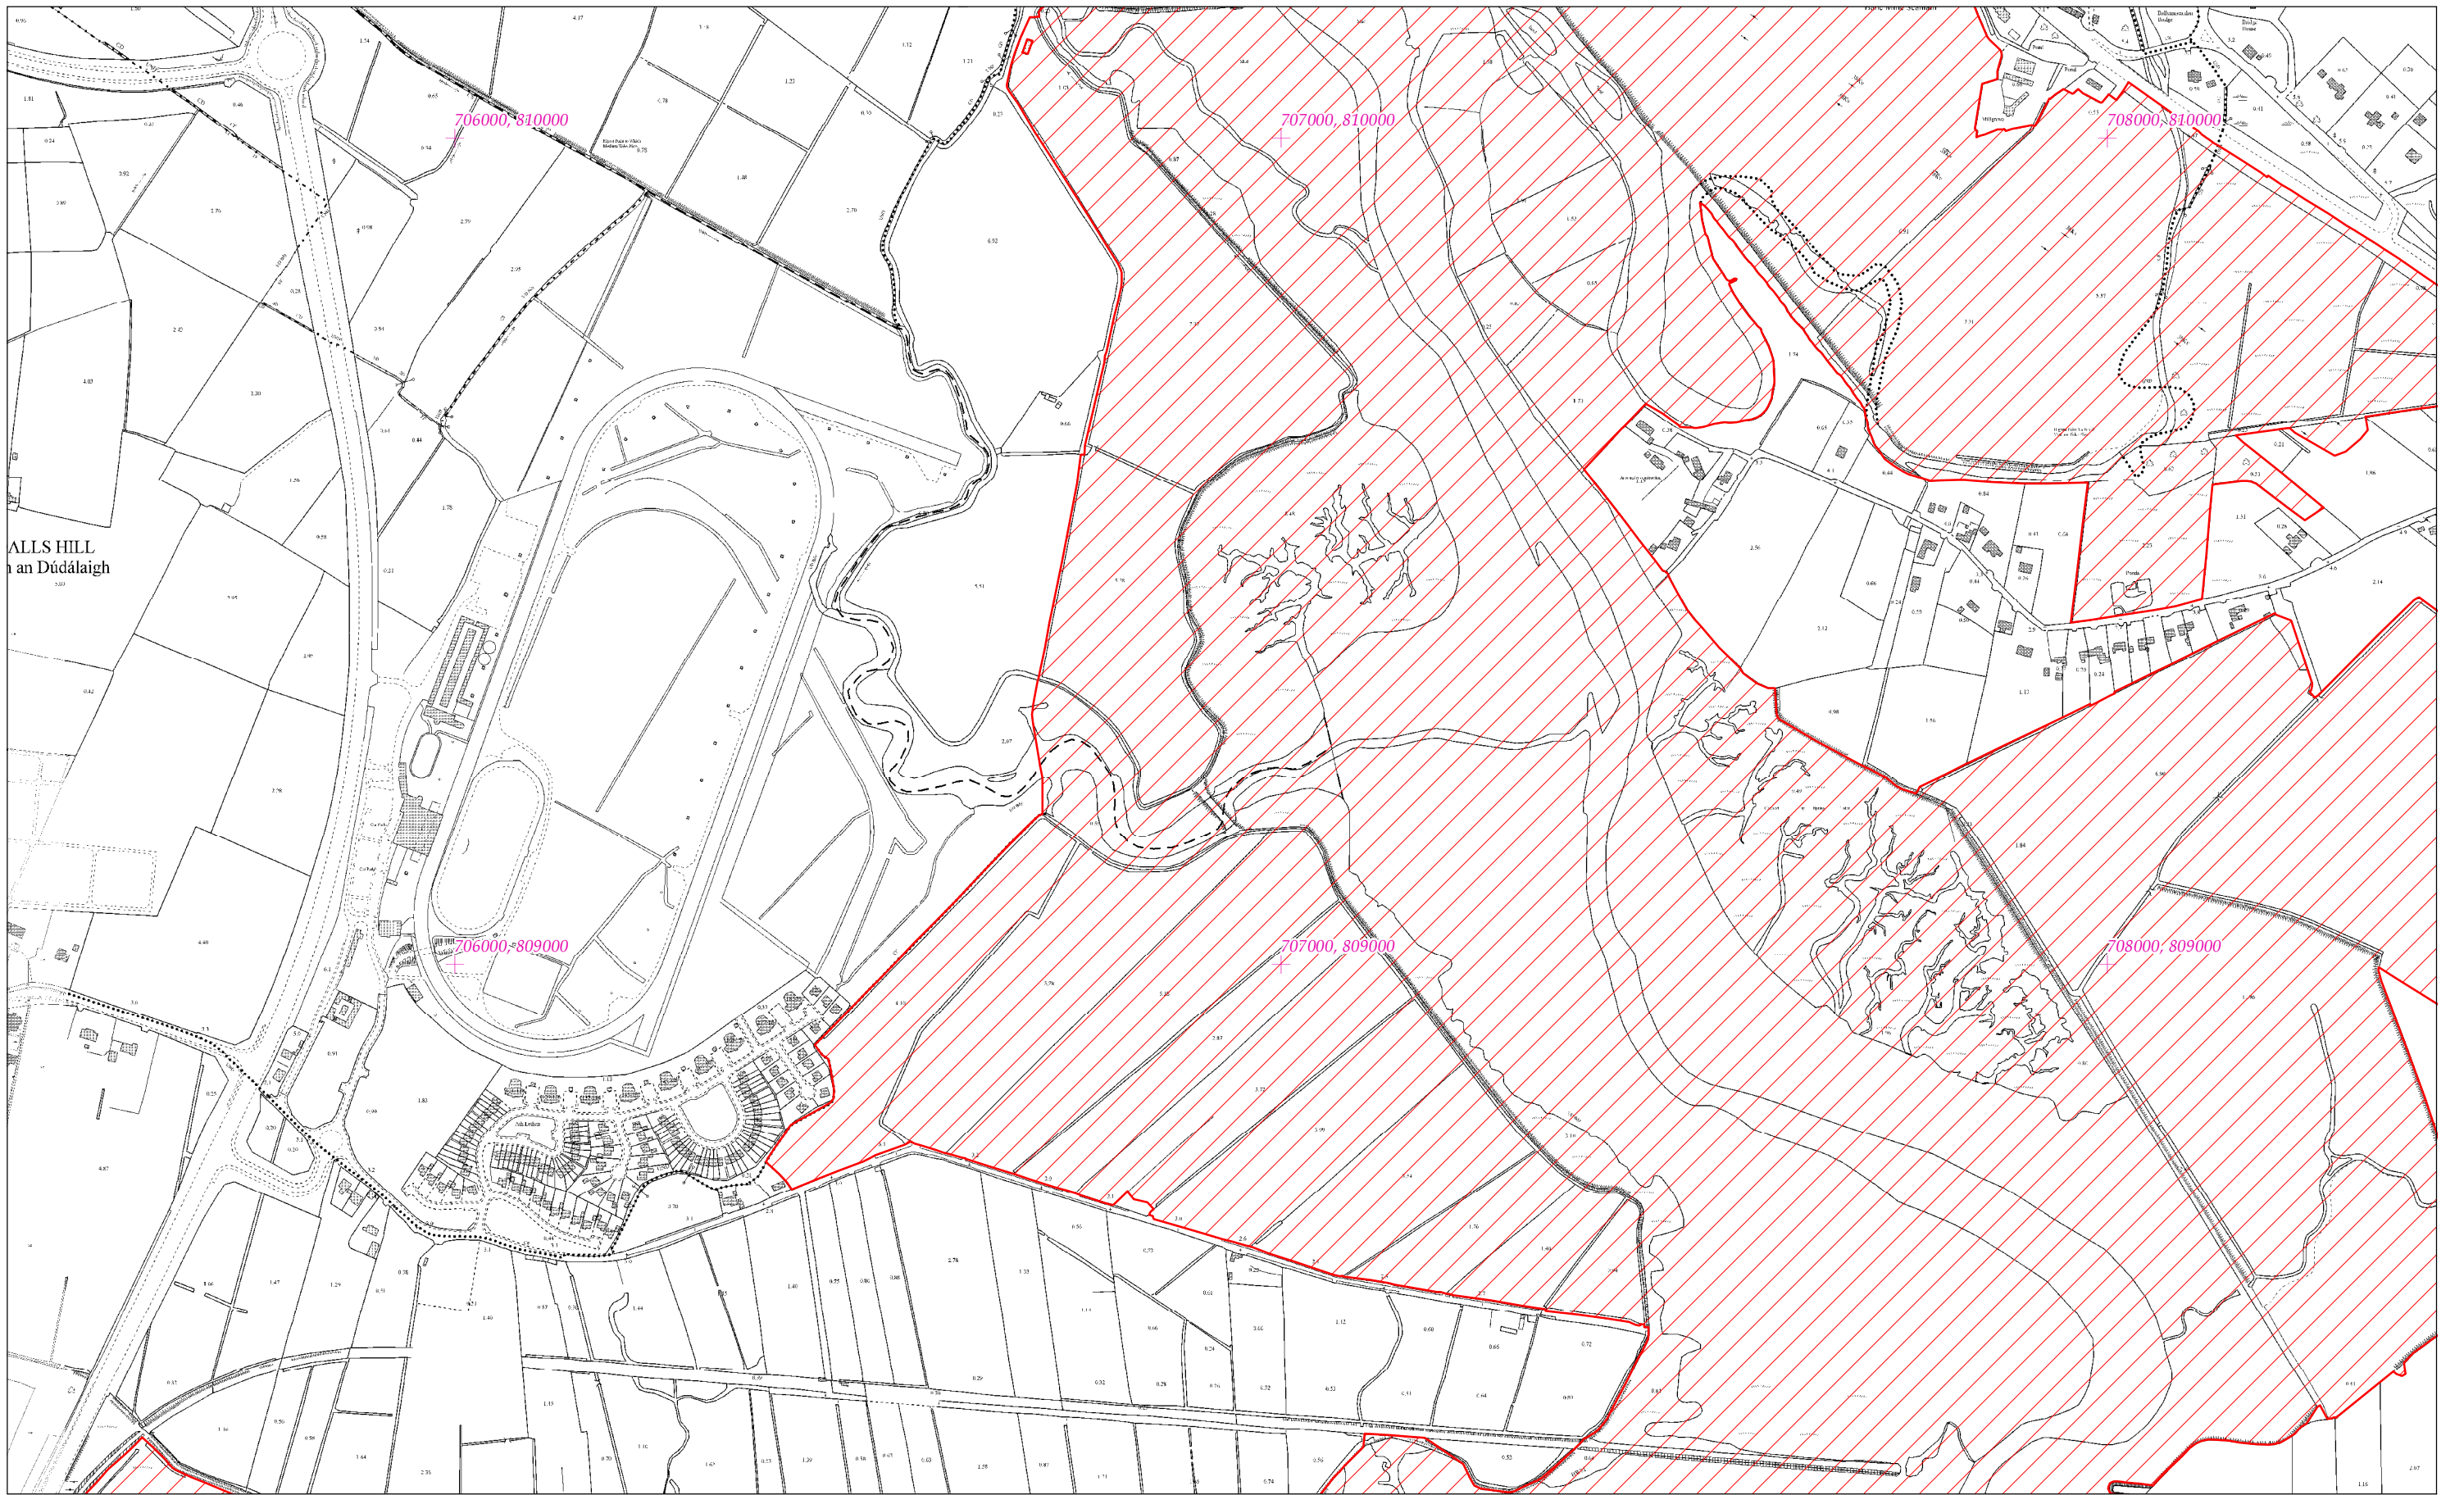

LCS Chuan Dhún Dealgan
Dundalk Bay SAC

1:5000 O.S. TILE 1565c 2 of 43

Scála / Scale 1:7,500

SITE CODE
000455

Leagan / Version: 3.03

Arna chlón an / Printed on: 07/11/2019

Rialachán 4(1)(b) / Regulation 4(1)(b)
 Leathanach 3 de 43 (Co. Lú)
 Page 3 of 43 (Co. Louth)