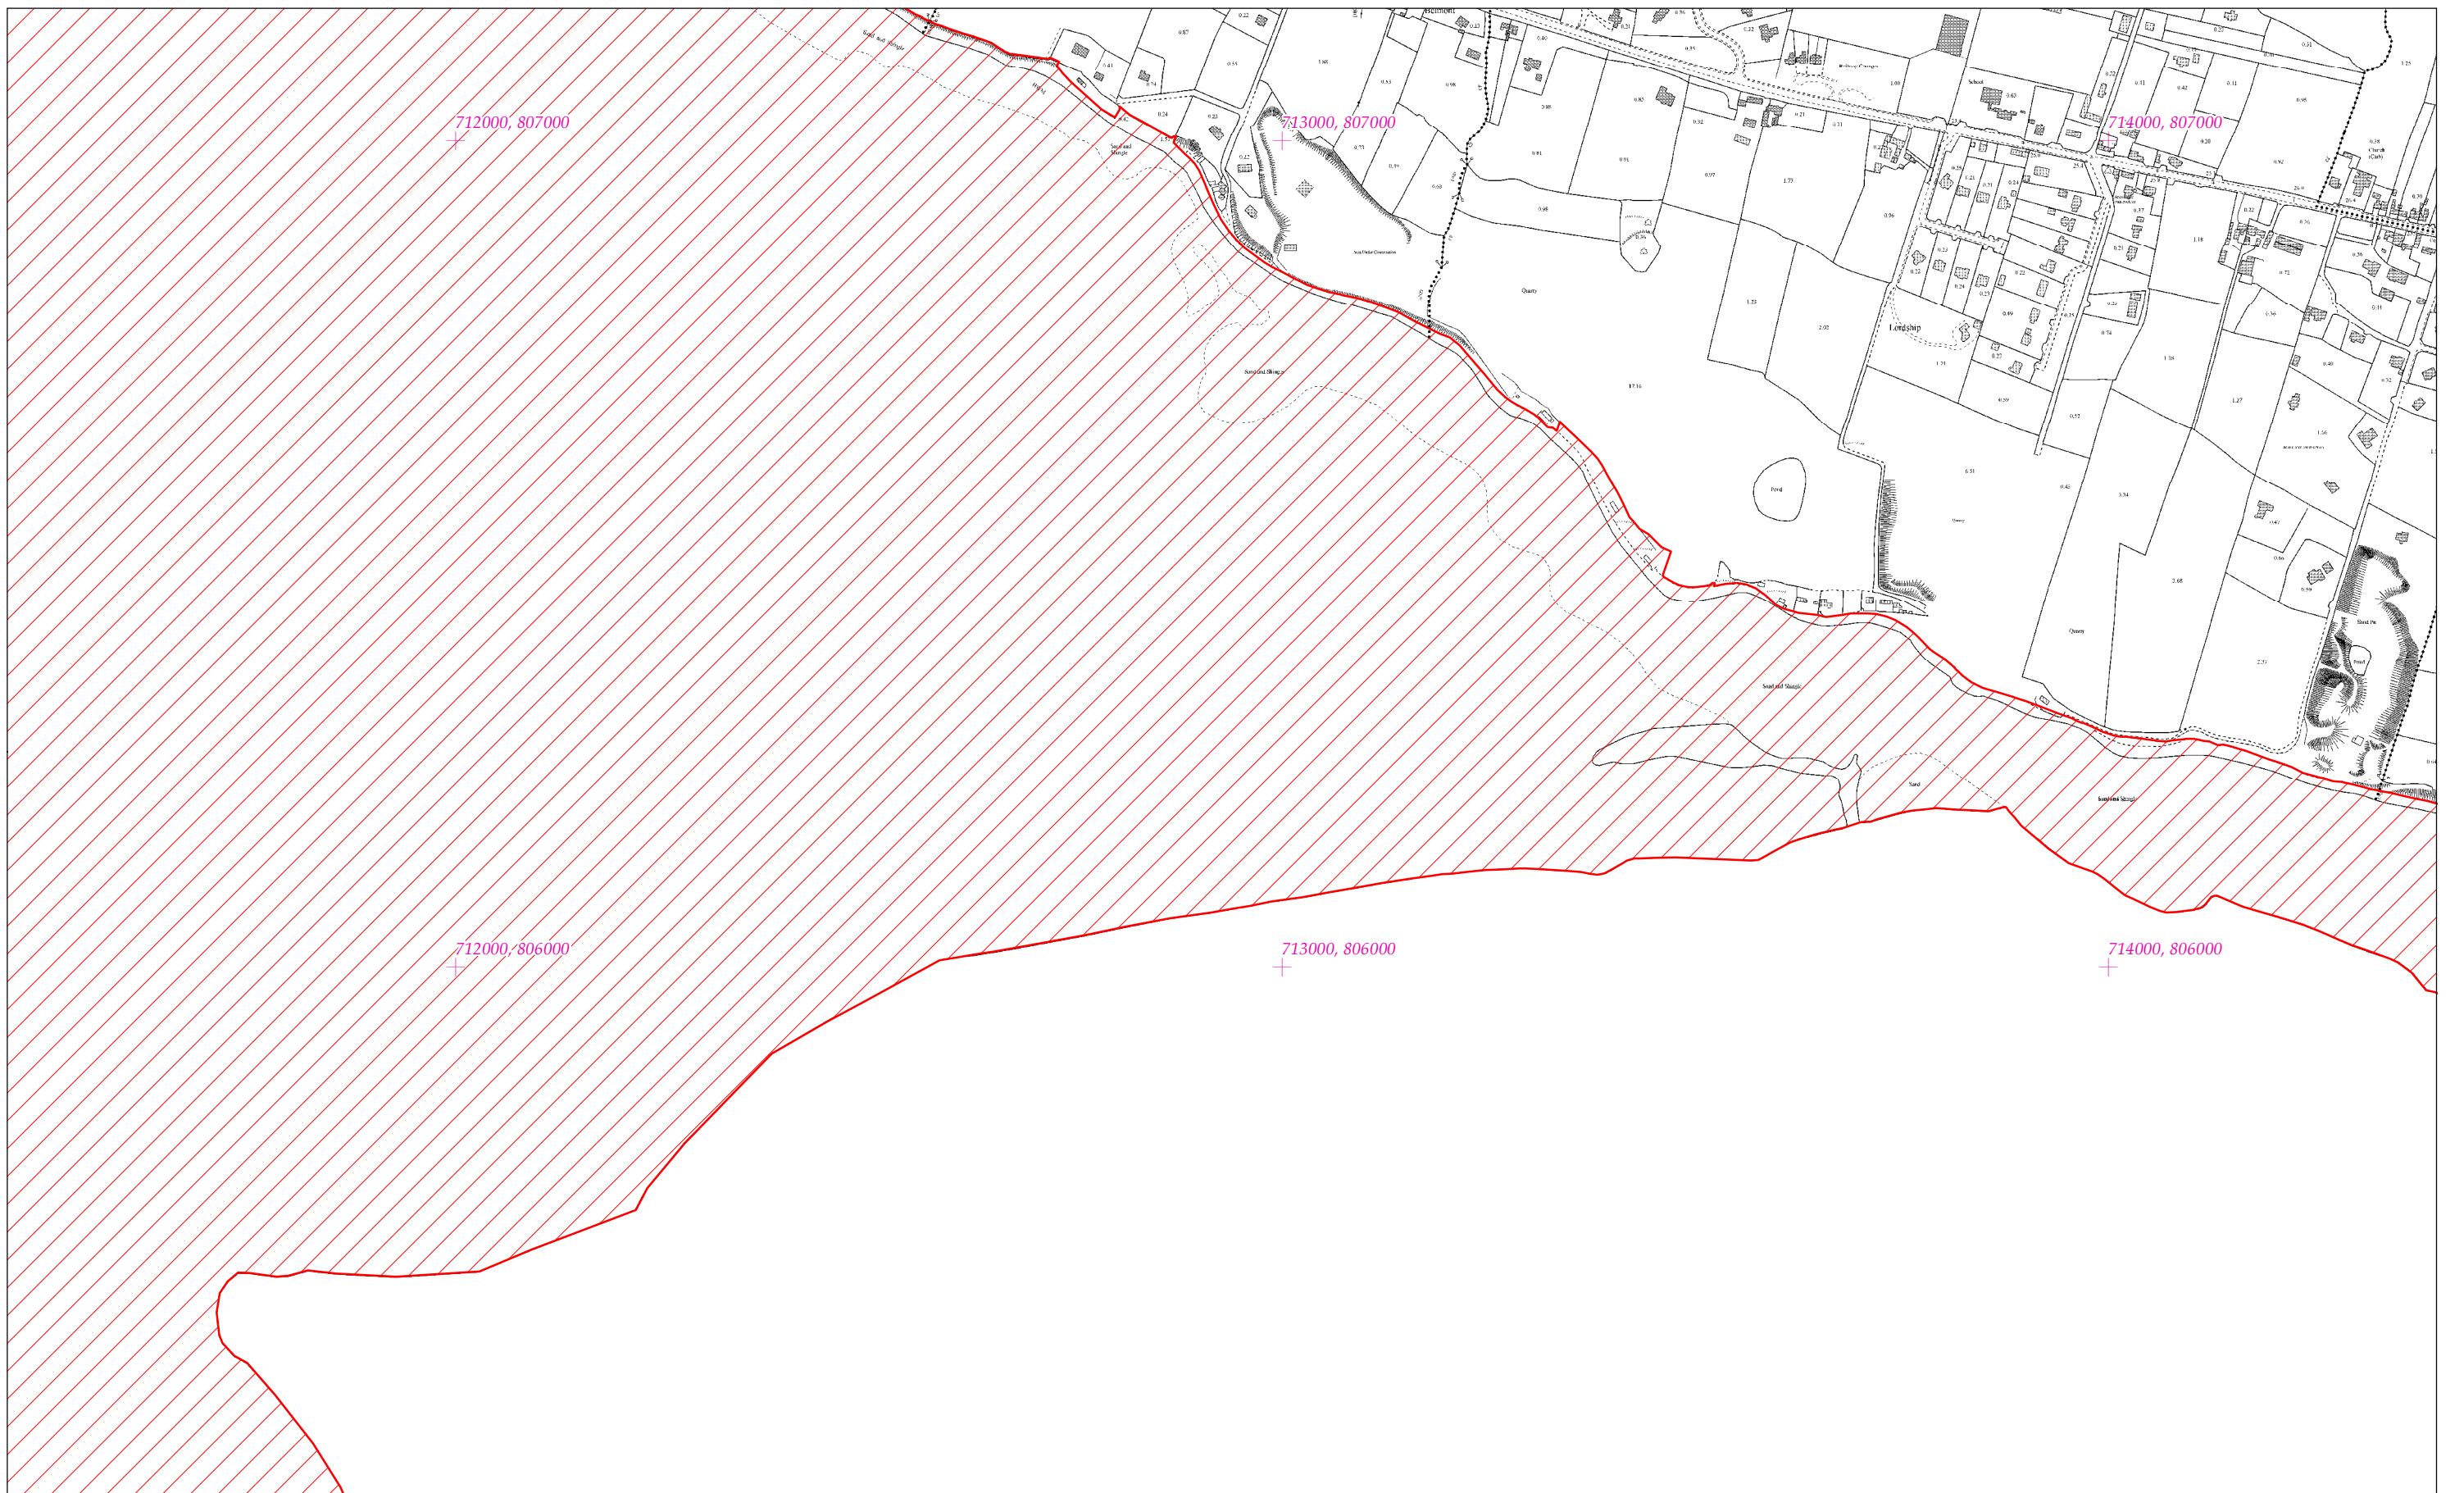

LCS Chuan Dhún Dealgan
Dundalk Bay SAC

1:5000 O.S. TILE 1703d 16 of 43

Scála / Scale 1:7,500

SITE CODE
000455

Leagan / Version: 3.03

Arna chló an / Printed on: 07/11/2019

Rialachán 4(1)(b) / Regulation 4(1)(b)