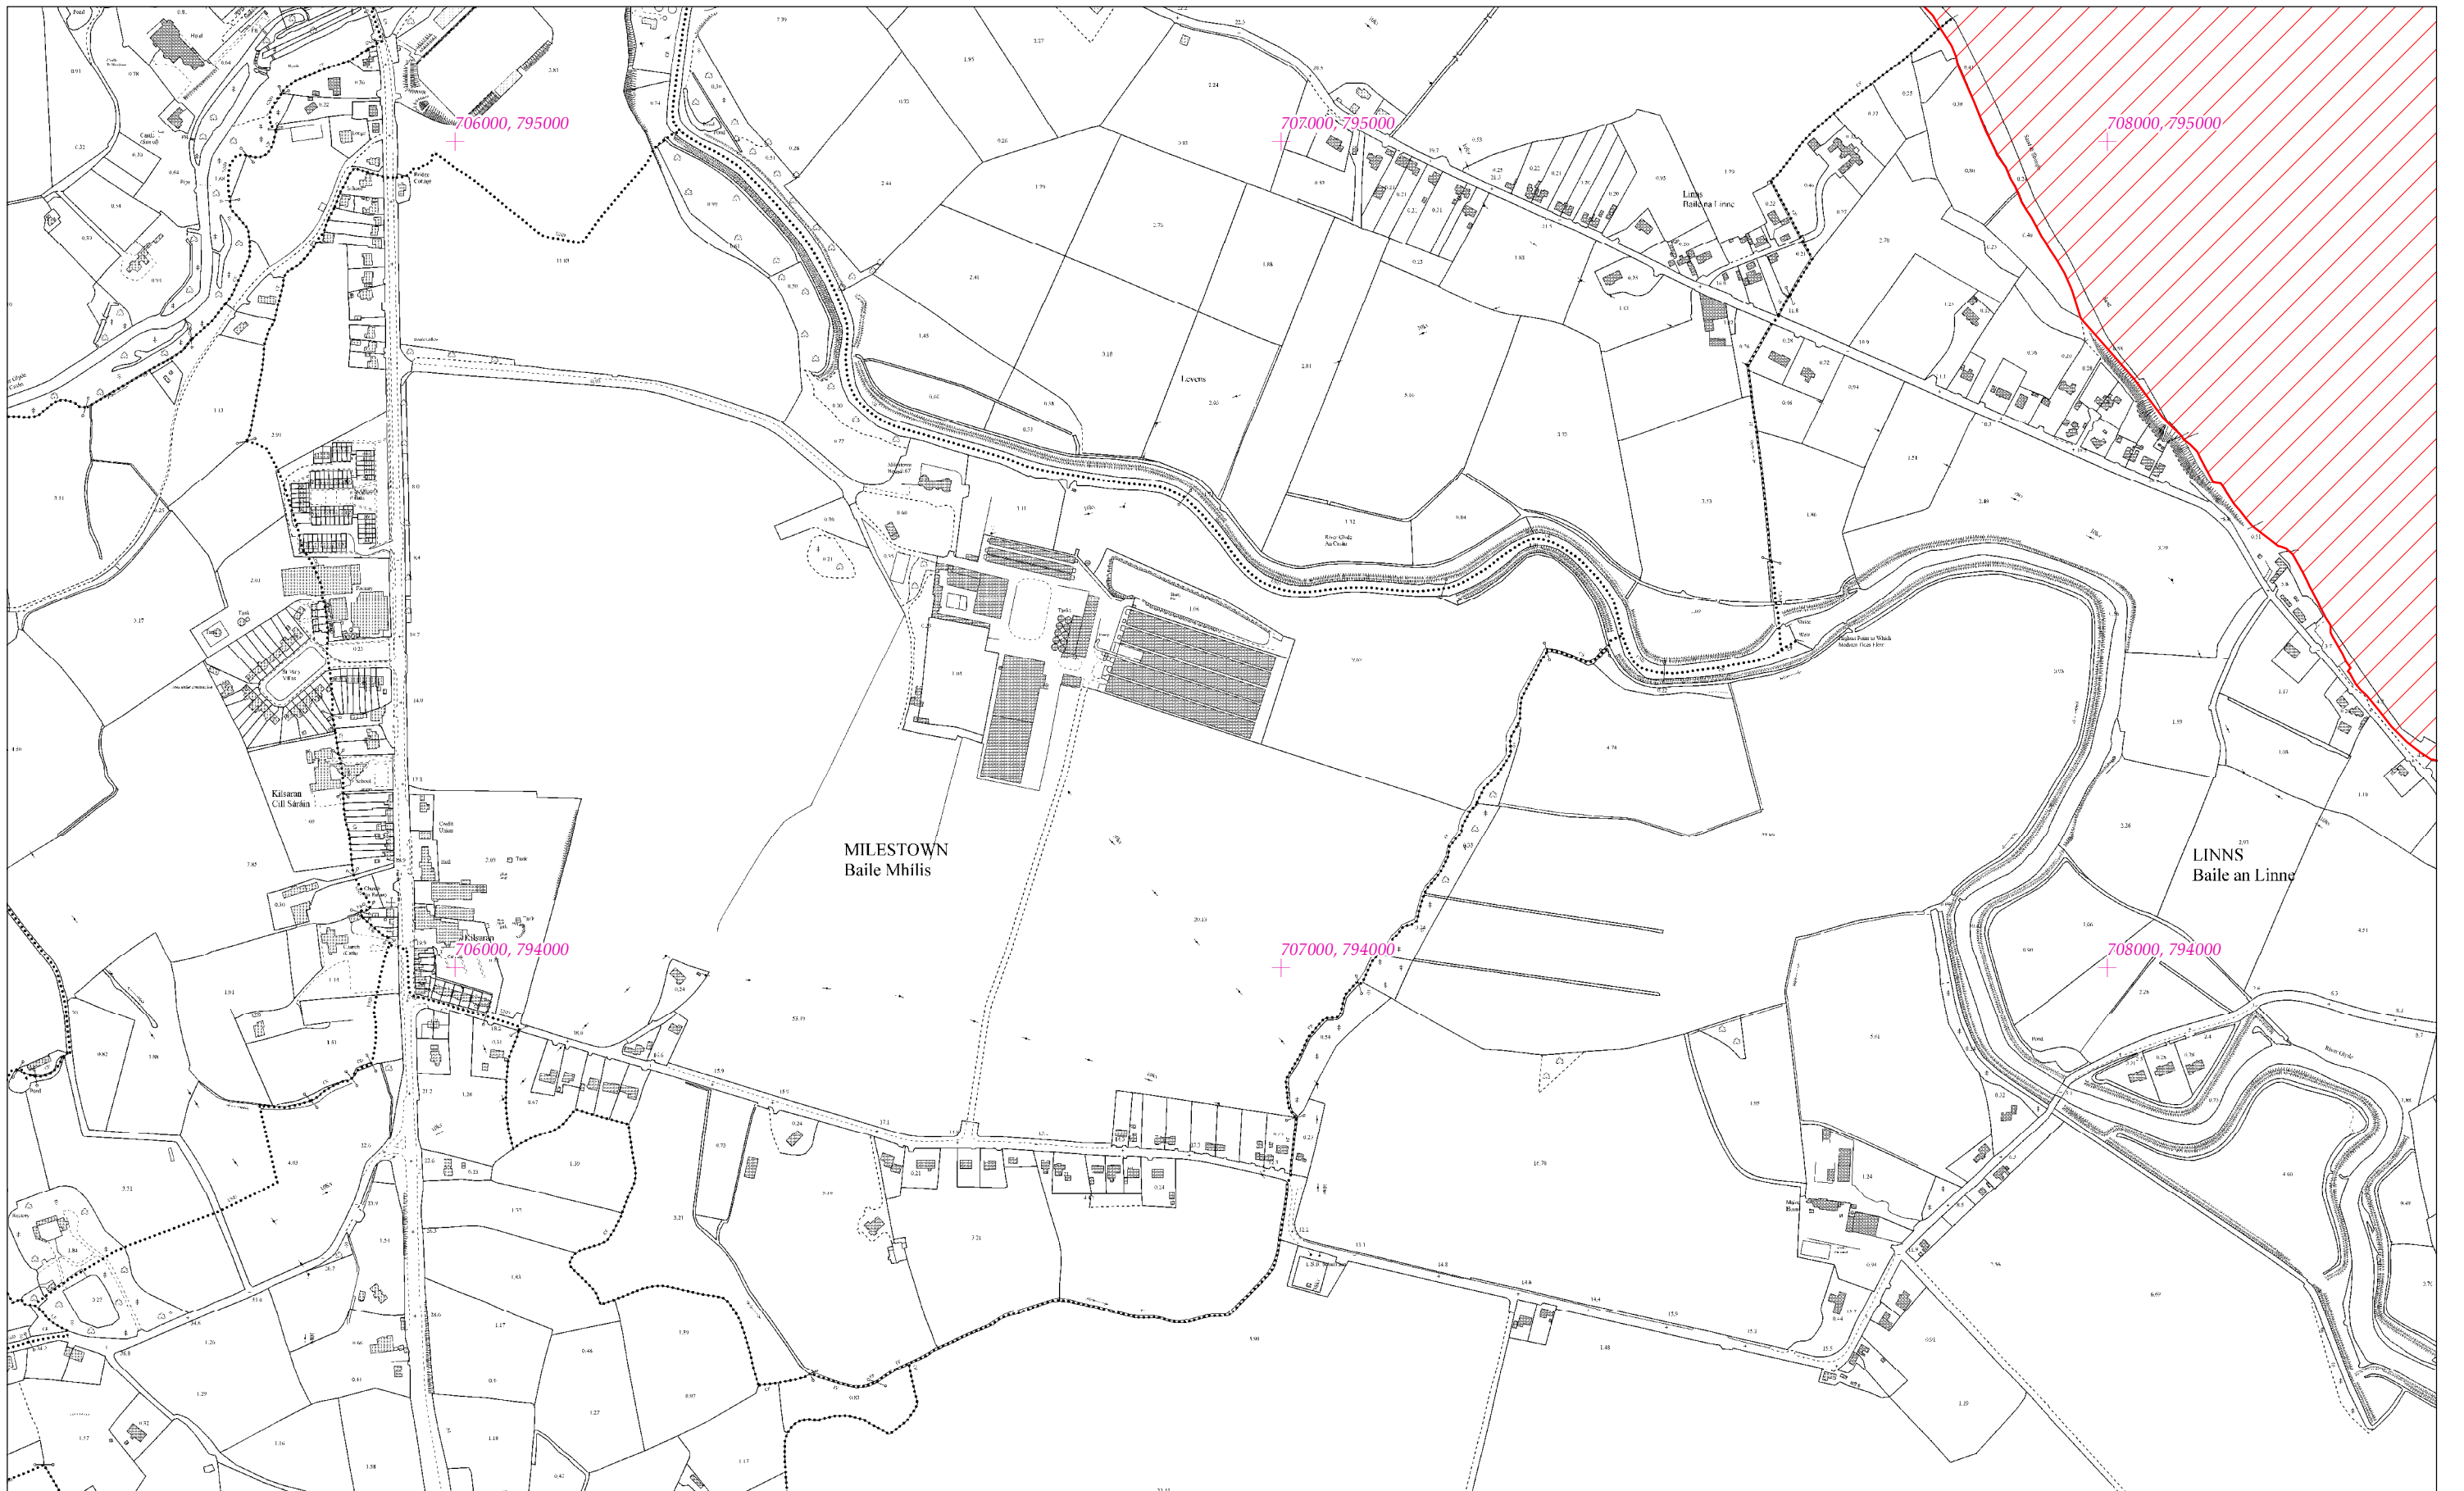

LCS Chuan Dhún Dealgan
Dundalk Bay SAC
1:5000 O.S. TILE 1893d 28 of 43

Scála / Scale 1:7,500

SITE CODE
000455

Leagan / Version: 3.03

Arna chló an / Printed on: 07/11/2019

Rialachán 4(1)(b) / Regulation 4(1)(b)