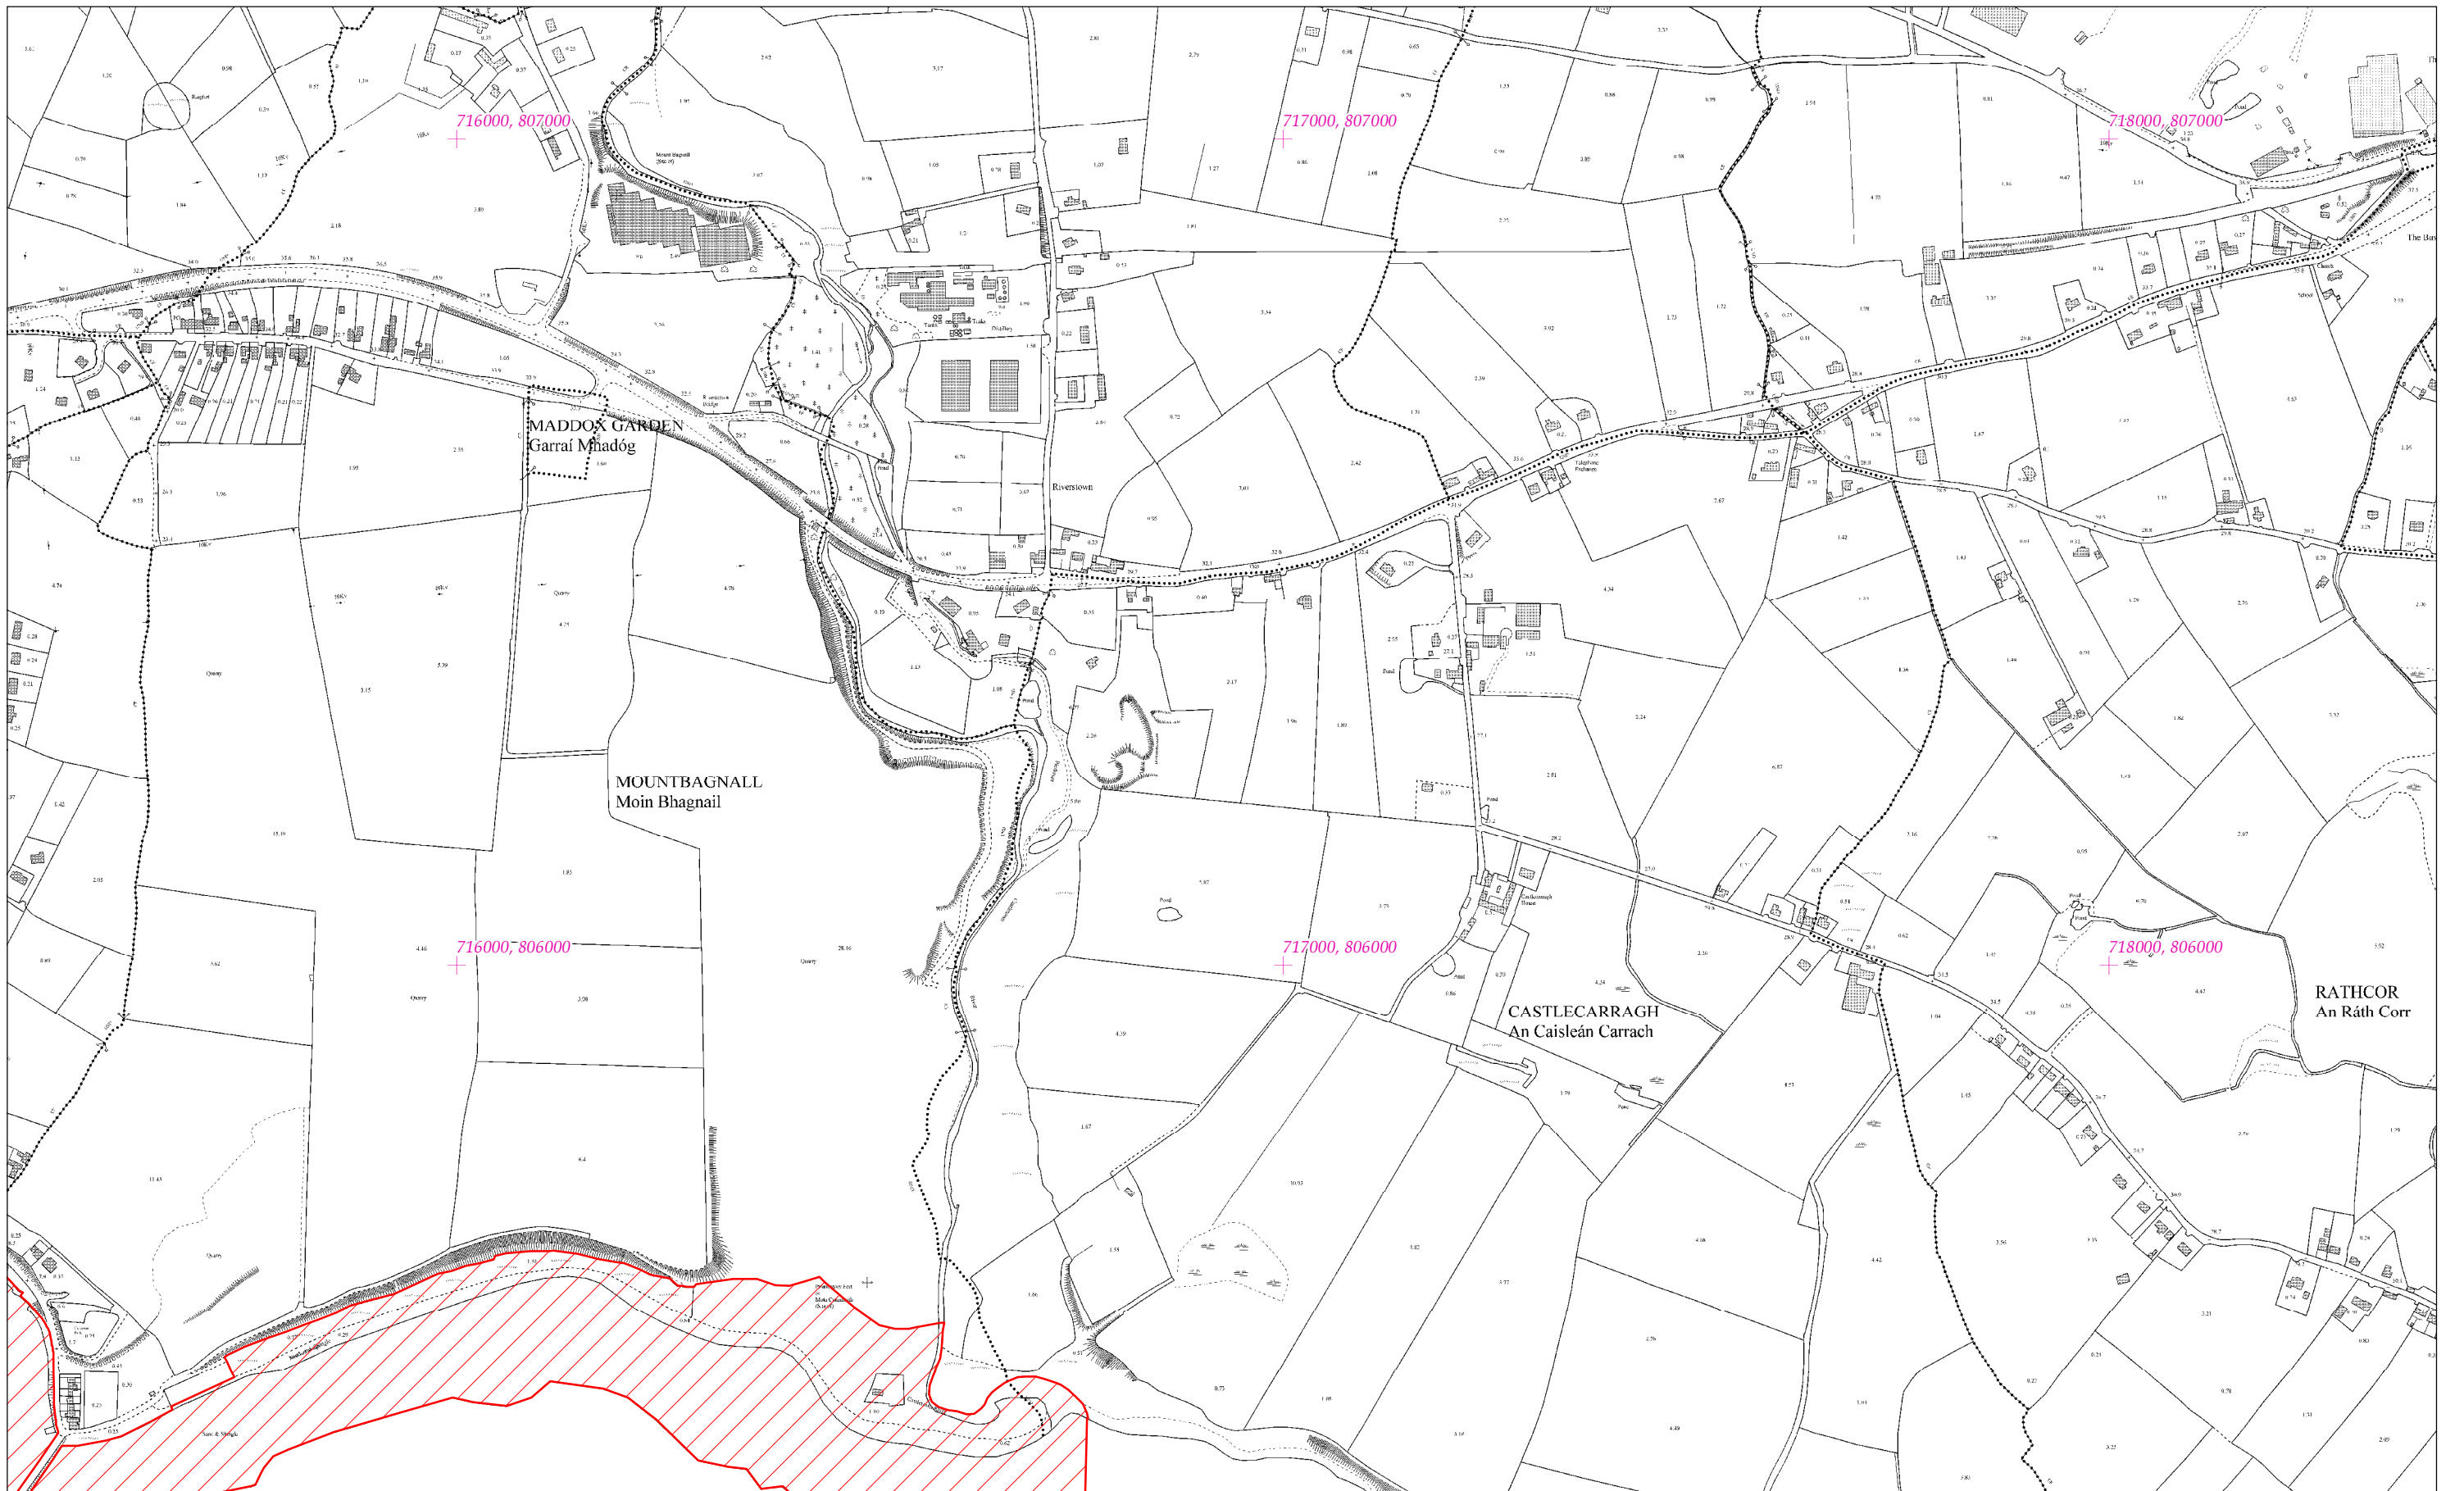

LCS Chuan Dhún Dealgan
Dundalk Bay SAC
1:5000 O.S. TILE 1704d 20 of 43

Scála / Scale 1:7,500

SITE CODE
000455

Leagan / Version: 3.03

Arna chló an / Printed on: 07/11/2019

Rialachán 4(1)(b) / Regulation 4(1)(b)