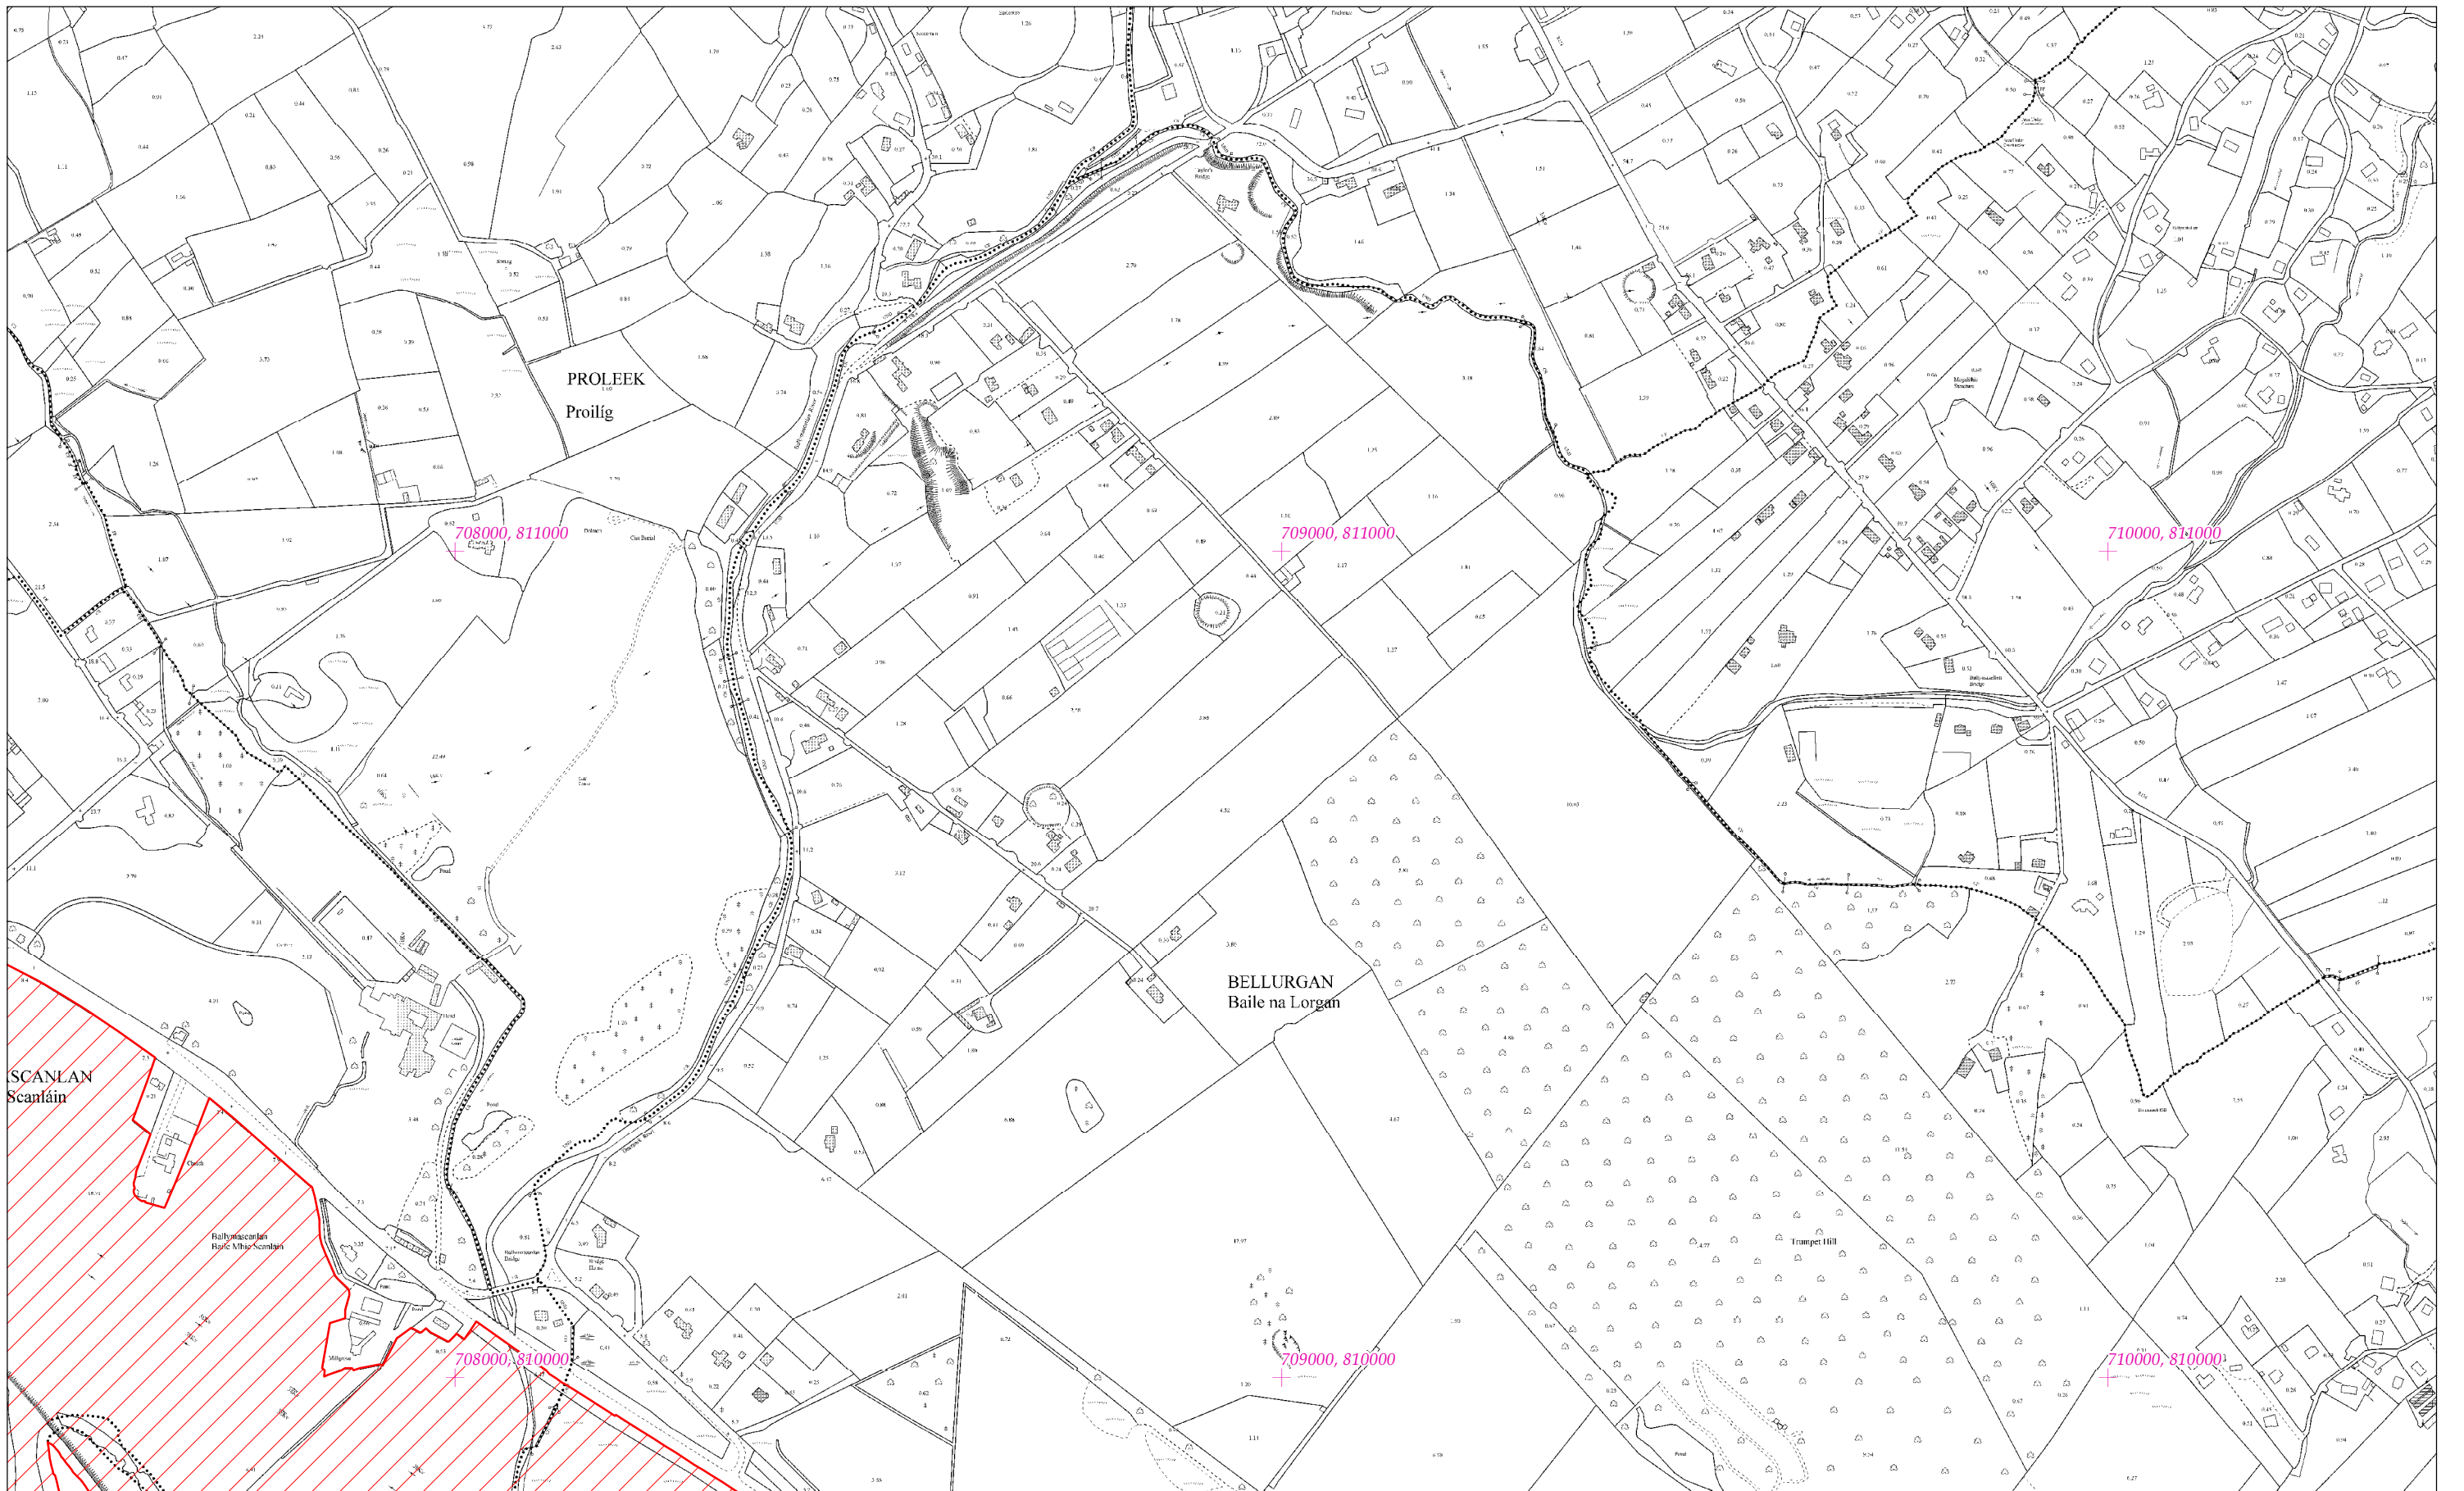

LCS Chuan Dhún Dealgan
Dundalk Bay SAC

1:5000 O.S. TILE 1564d 1 of 43

Scála / Scale 1:7,500

SITE CODE
000455

Leagan / Version: 3.03

Arna chlón an / Printed on: 07/11/2019

Rialachán 4(1)(b) / Regulation 4(1)(b)