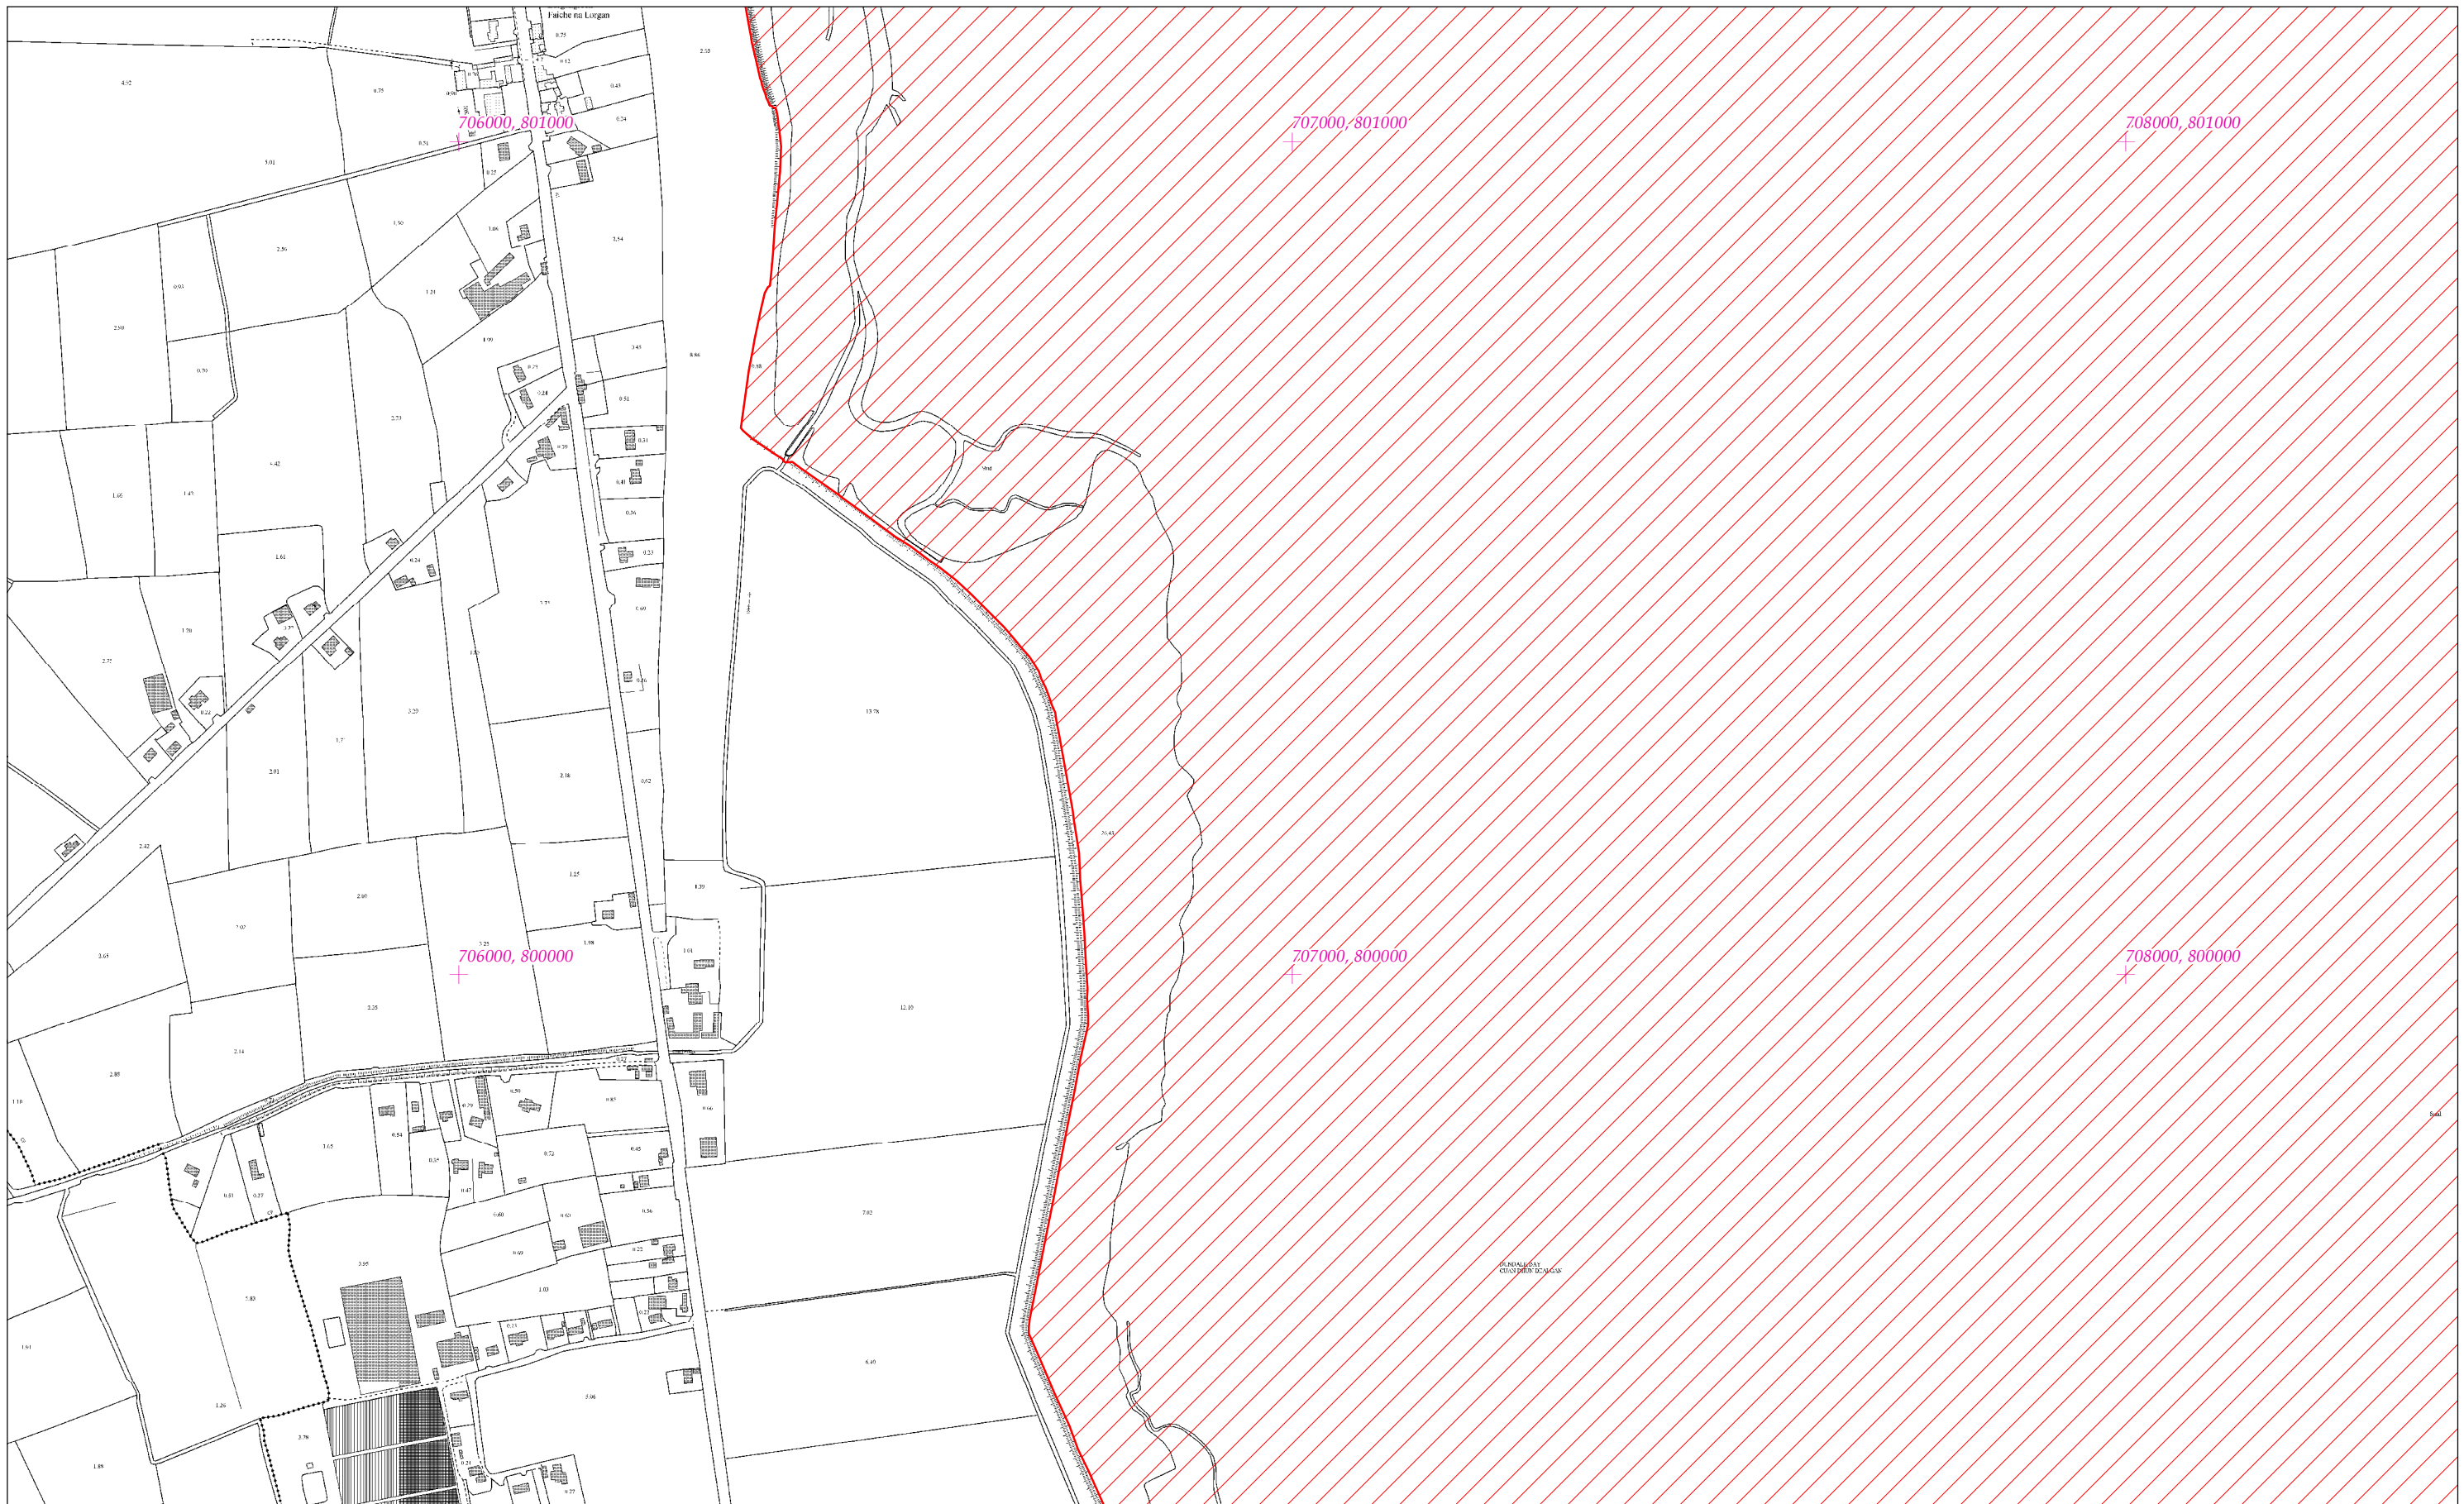

LCS Chuan Dhún Dealgan
Dundalk Bay SAC
1:5000 O.S. TILE 1771d 24 of 43

Scála / Scale 1:7,500

SITE CODE
000455

Leagan / Version: 3.03

Arna chló an / Printed on: 07/11/2019

Rialachán 4(1)(b) / Regulation 4(1)(b)