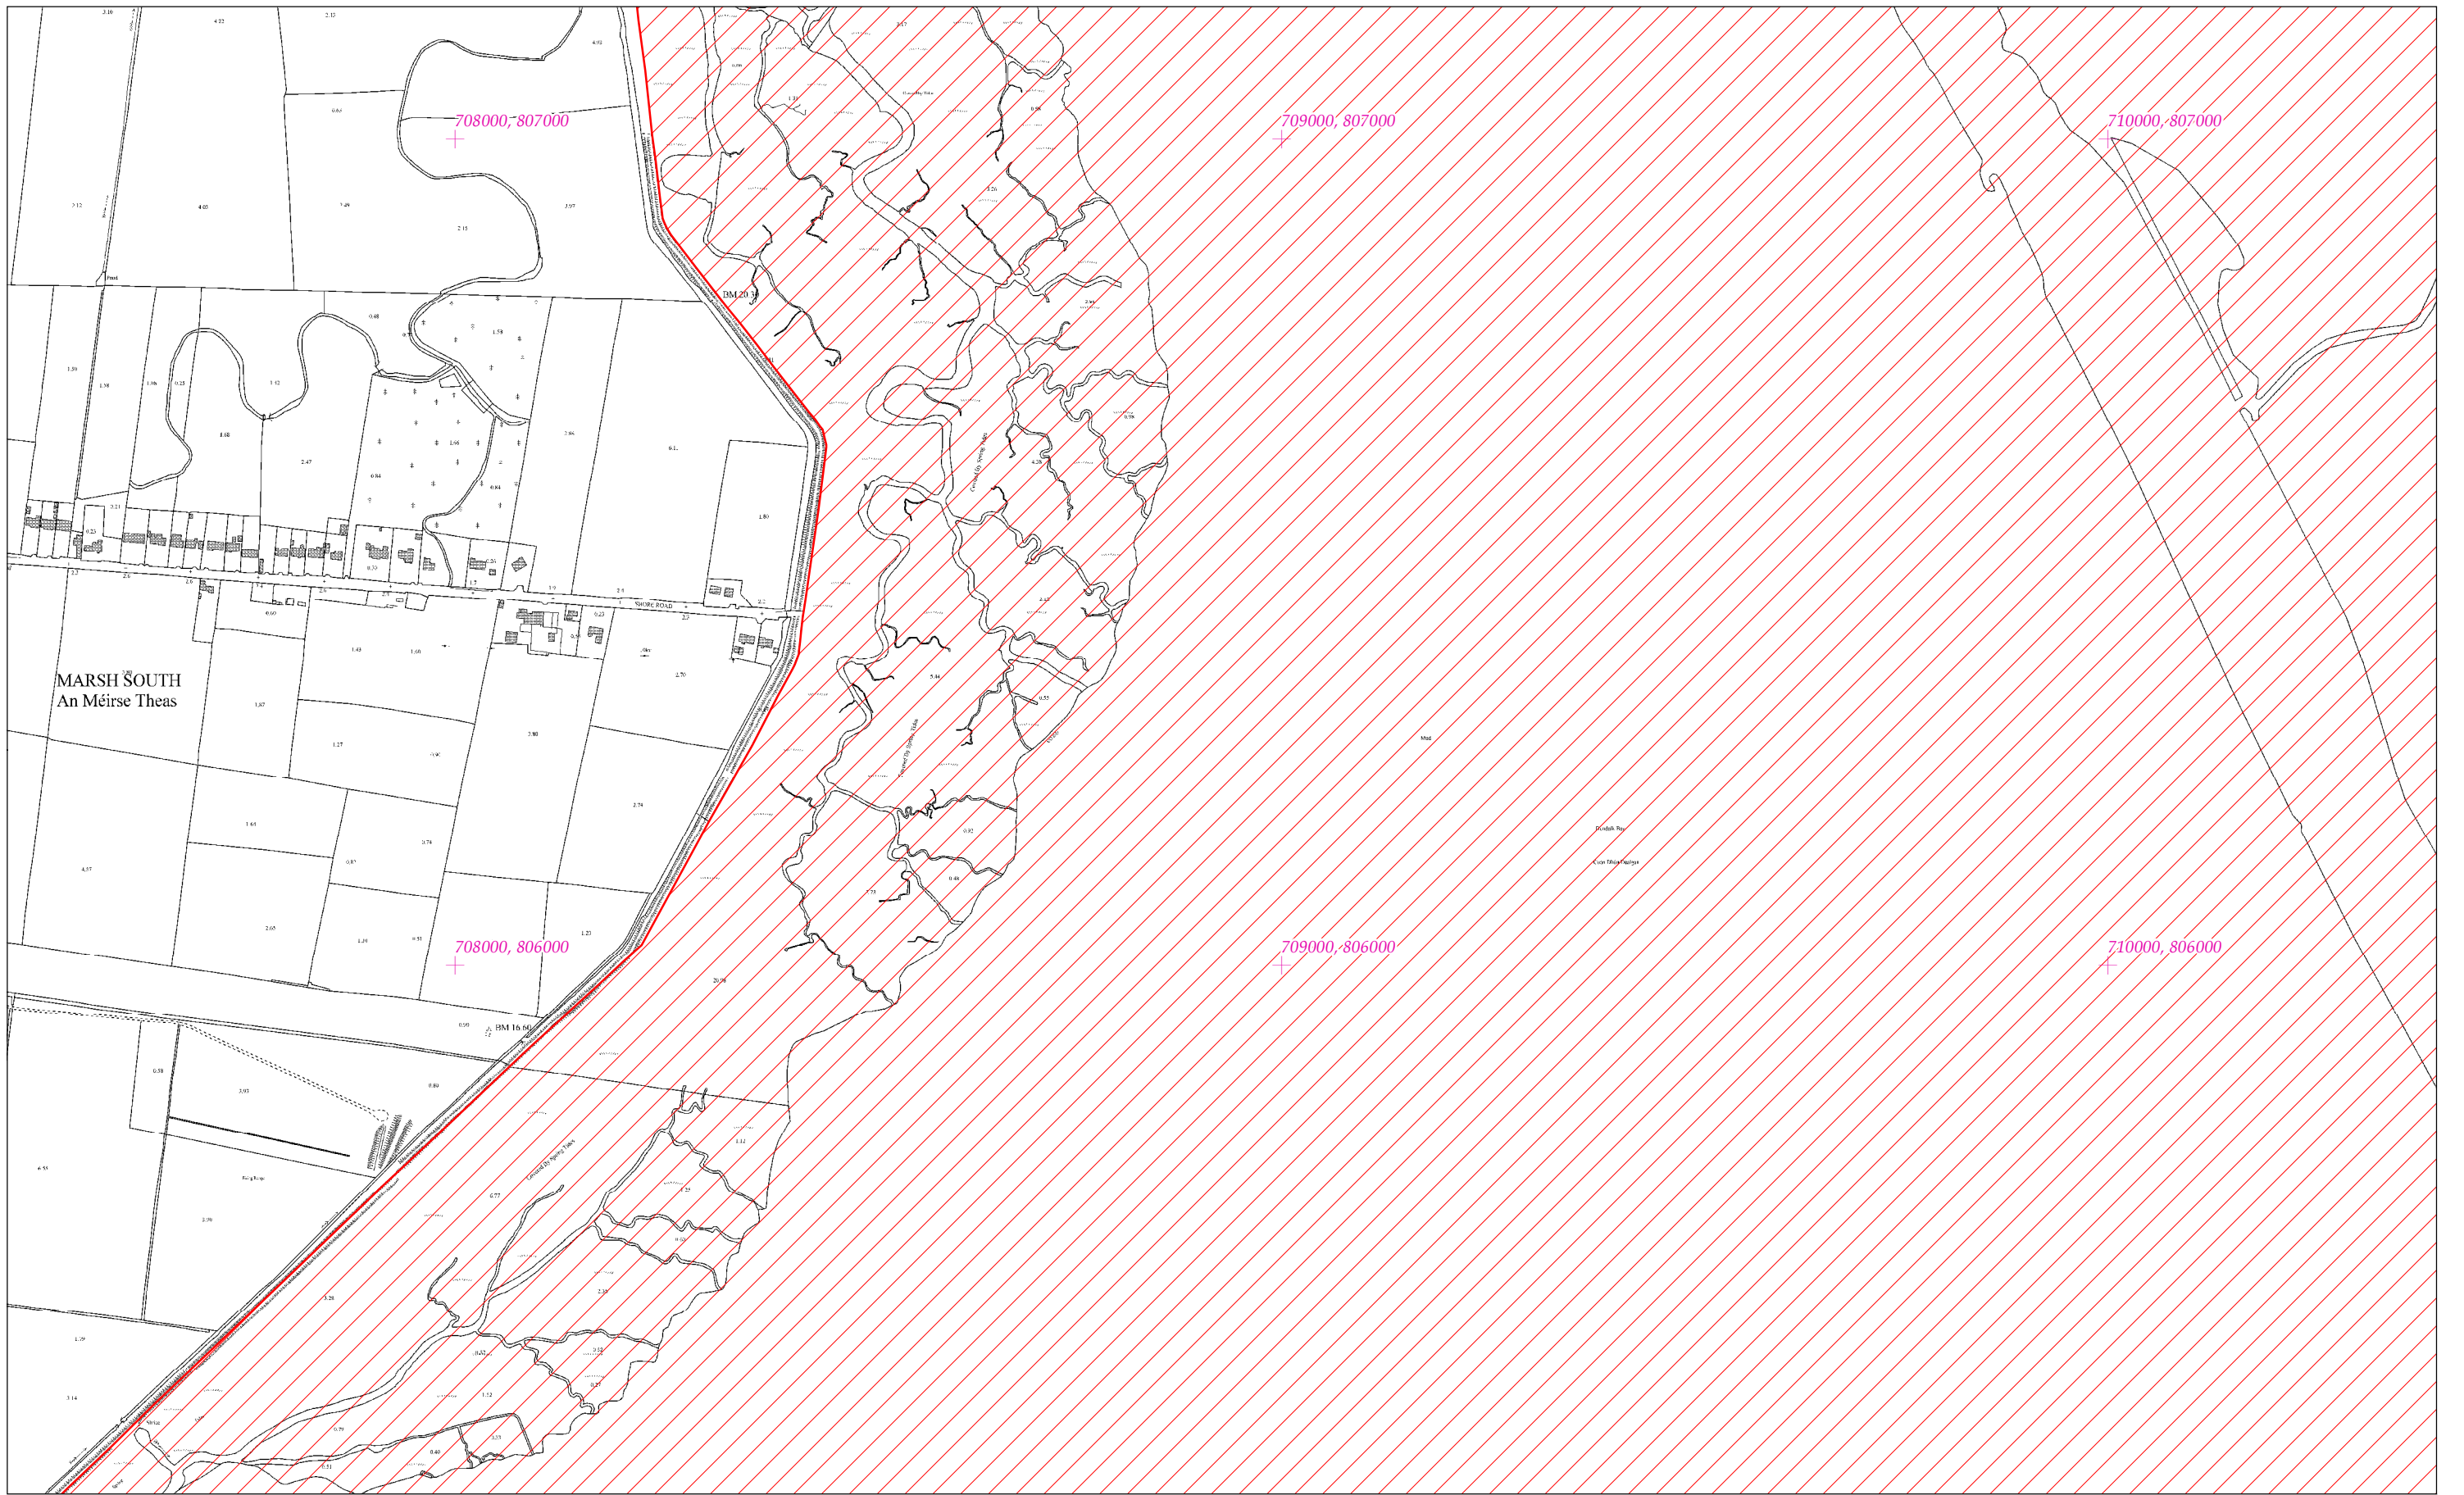

LCS Chuan Dhún Dealgan
Dundalk Bay SAC

1:5000 O.S. TILE 1702d 12 of 43

Scála / Scale 1:7,500

SITE CODE
000455

Leagan / Version: 3.03

Arna chló an / Printed on: 07/11/2019

Rialachán 4(1)(b) / Regulation 4(1)(b)