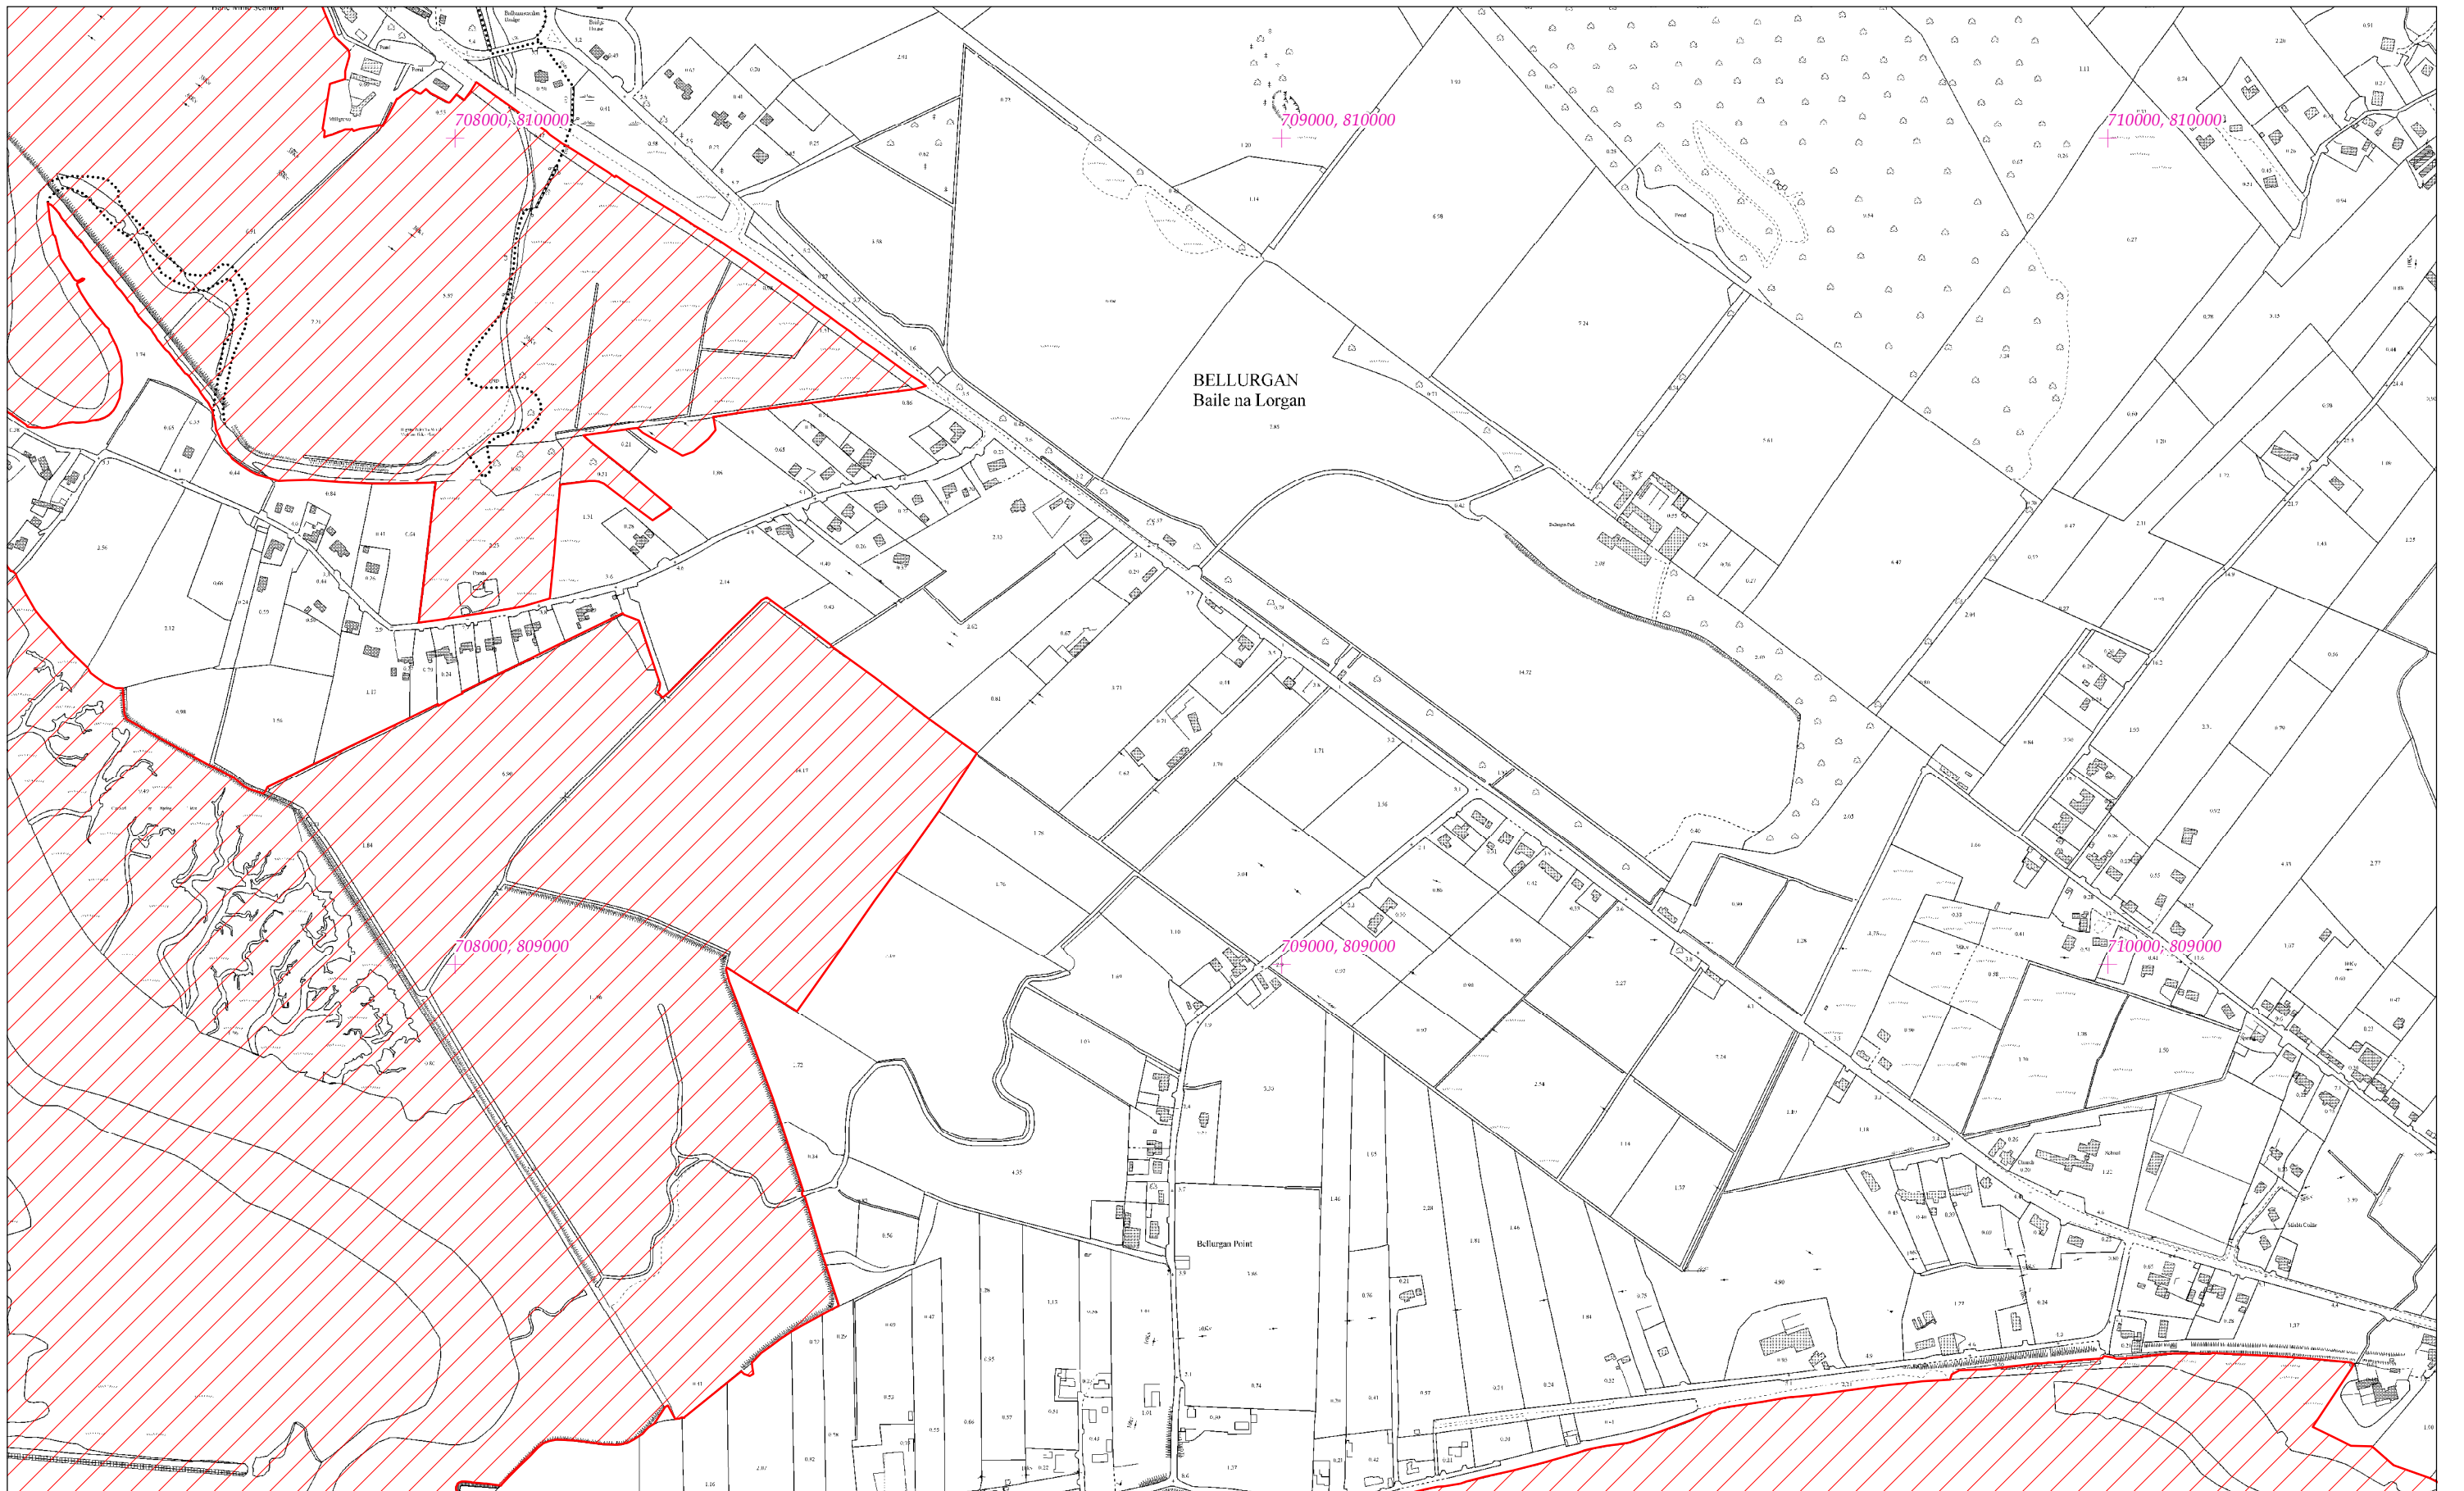

LCS Chuan Dhún Dealgan
Dundalk Bay SAC

1:5000 O.S. TILE 1632d 5 of 43

Scála / Scale 1:7,500

SITE CODE
000455

Leagan / Version: 3.03

Arna chló an / Printed on: 07/11/2019

Rialachán 4(1)(b) / Regulation 4(1)(b)