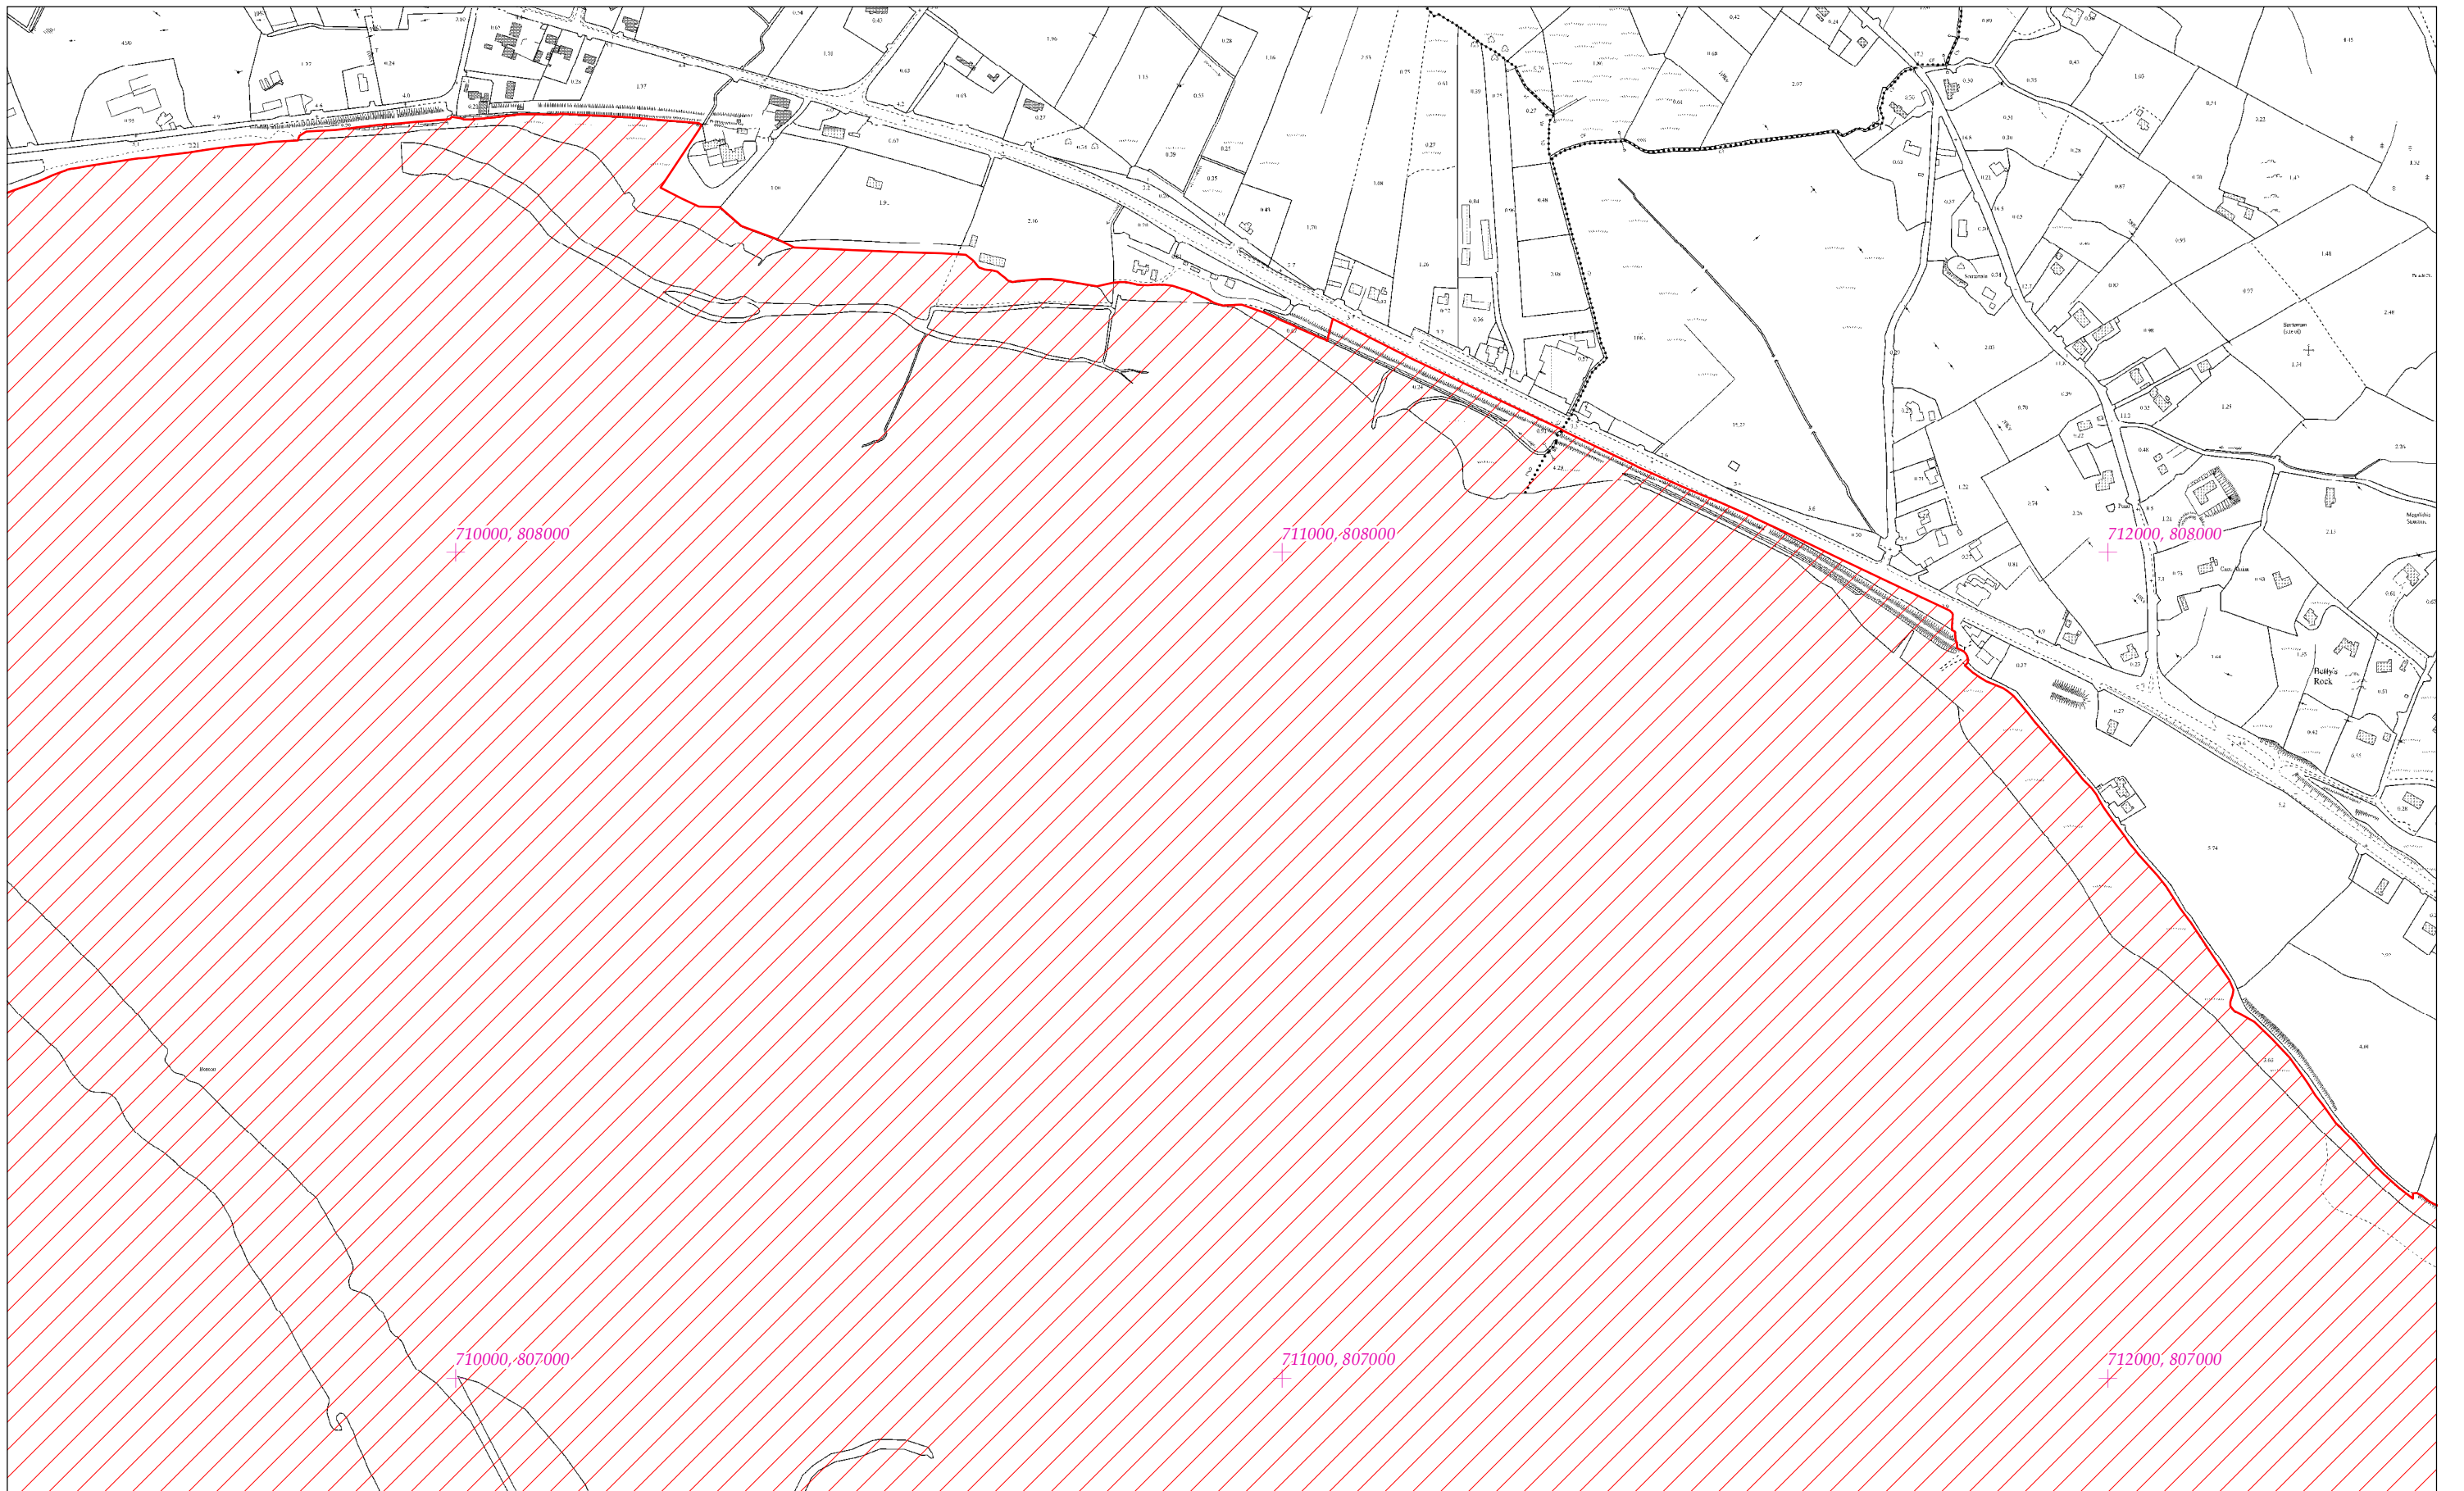

LCS Chuan Dhún Dealgan
Dundalk Bay SAC

1:5000 O.S. TILE 1633c 8 of 43

Scála / Scale 1:7,500

SITE CODE
000455

Leagan / Version: 3.03

Arna chló an / Printed on: 07/11/2019

Rialachán 4(1)(b) / Regulation 4(1)(b)