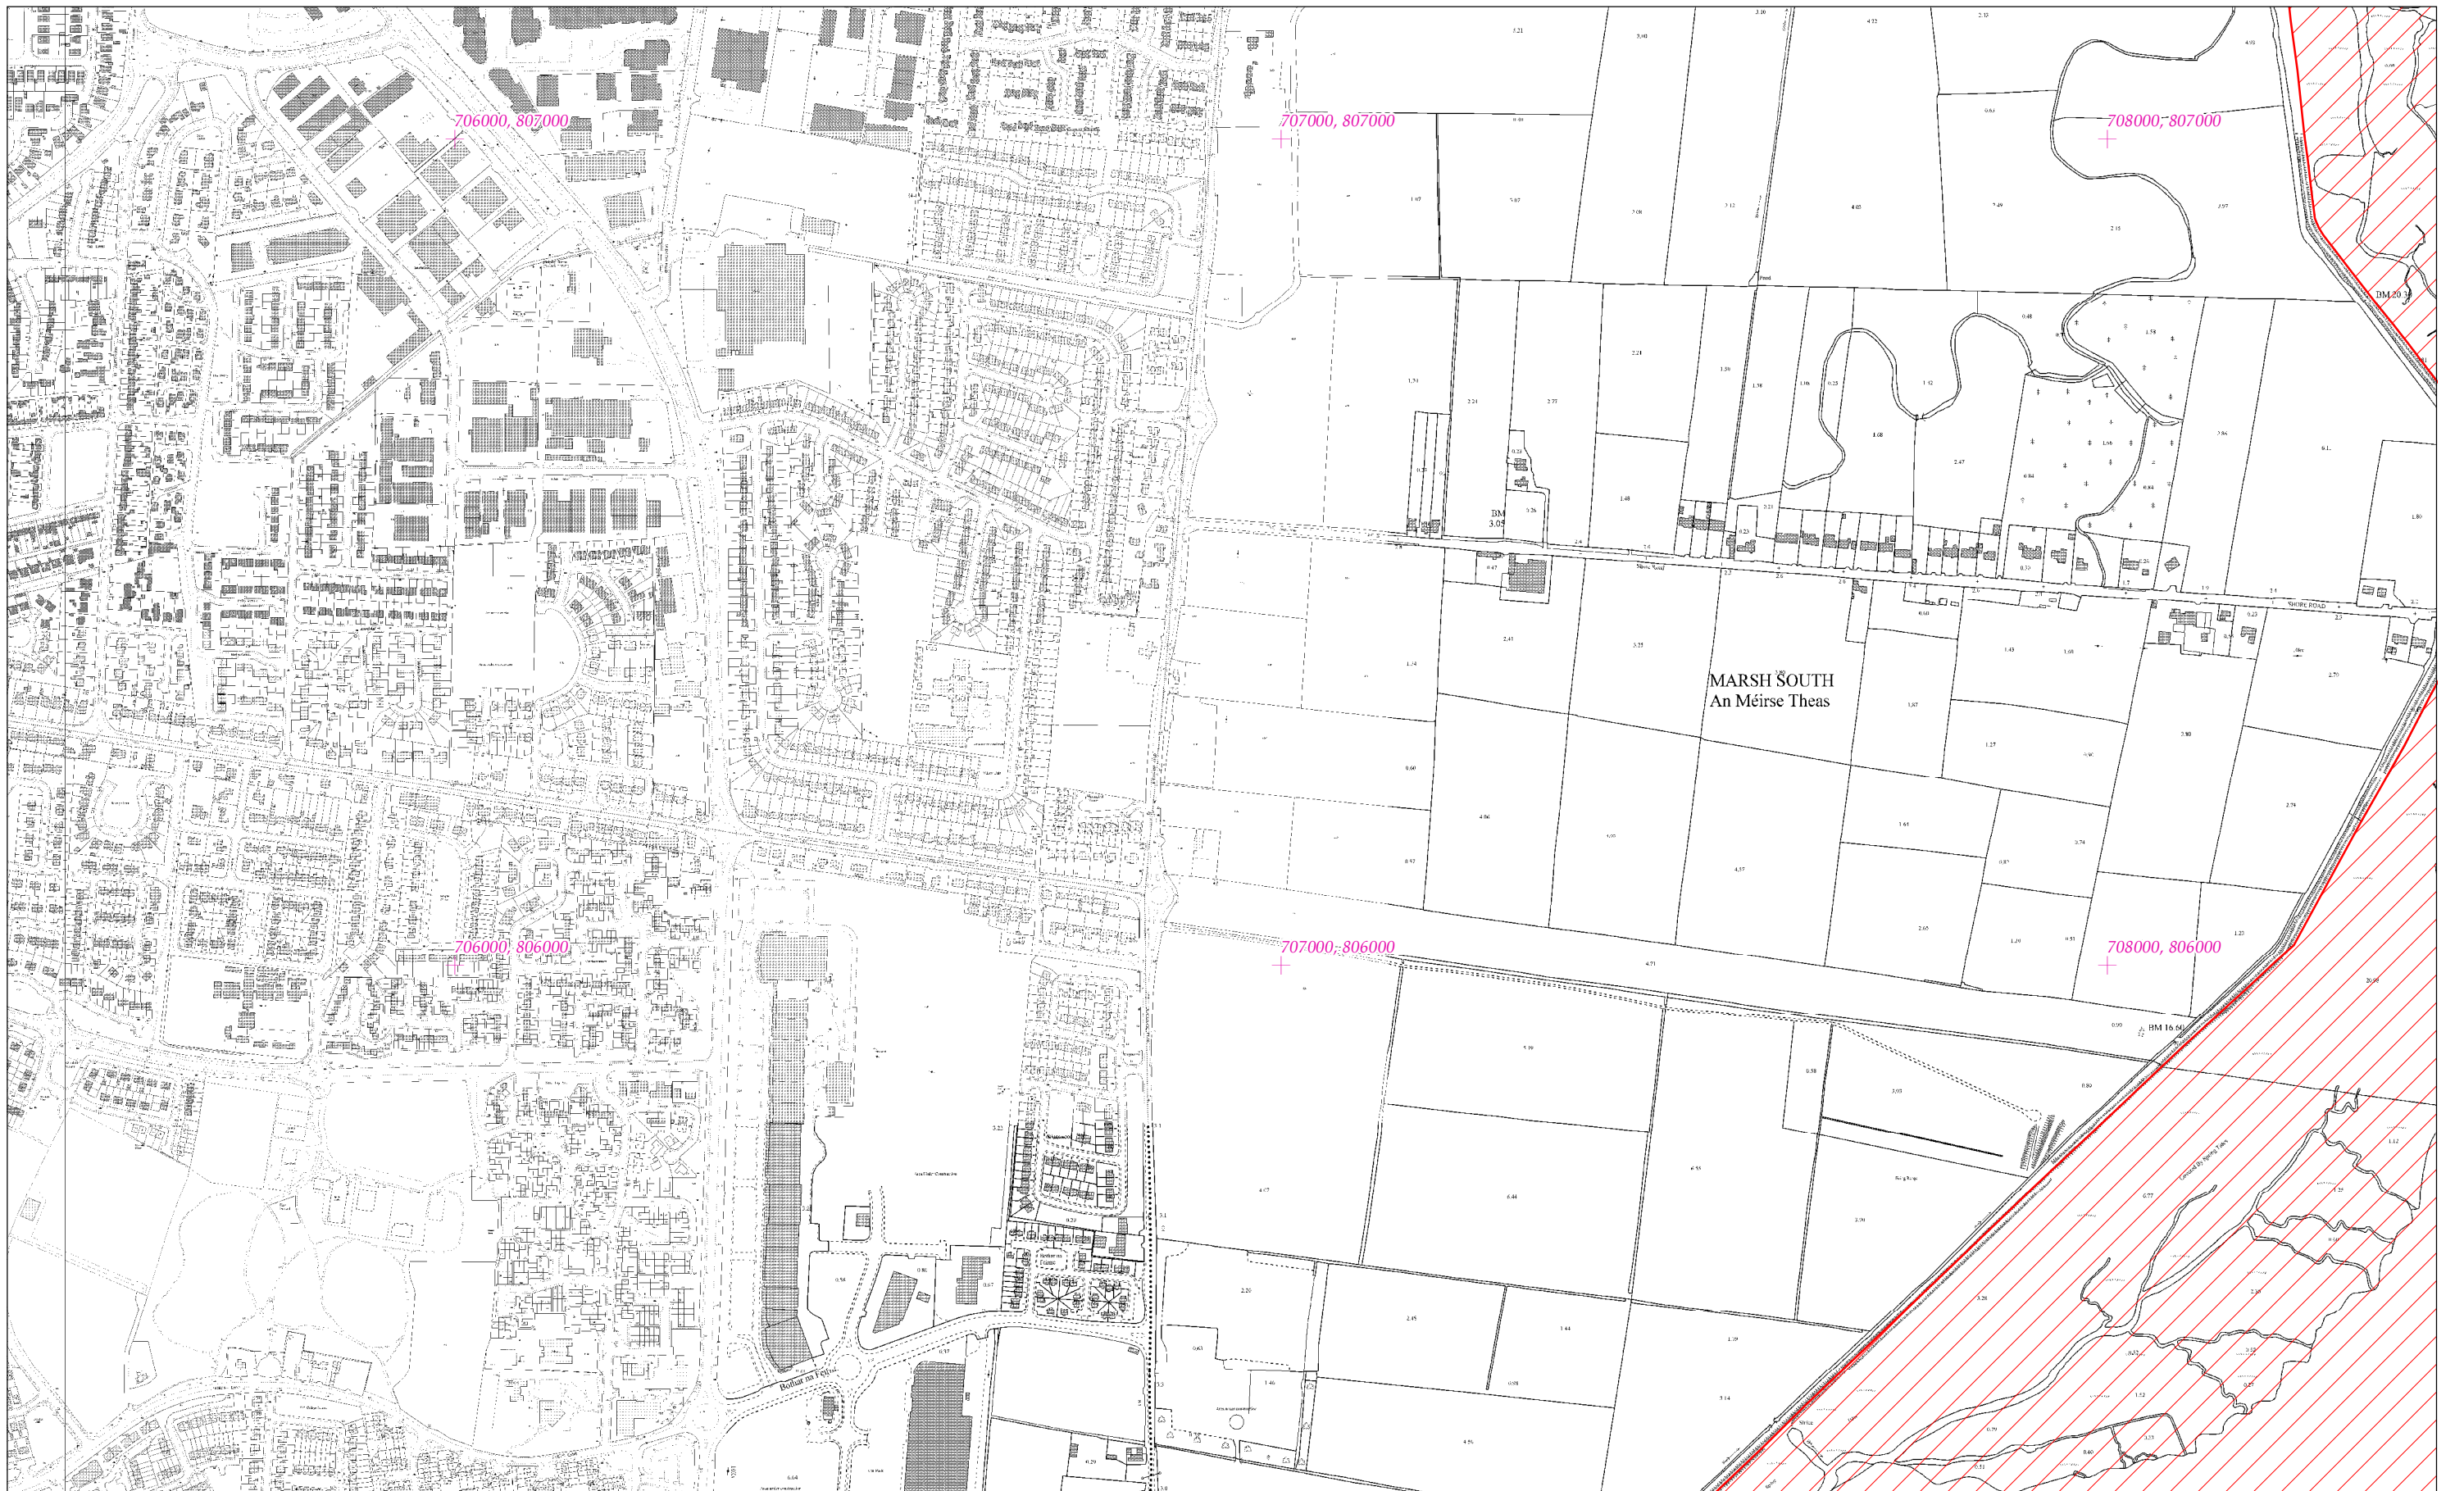

LCS Chuan Dhún Dealgan
Dundalk Bay SAC

1:5000 O.S. TILE 1634c 10 of 43

Scála / Scale 1:7,500

SITE CODE
000455

Leagan / Version: 3.03

Arna chlón an / Printed on: 07/11/2019

Rialachán 4(1)(b) / Regulation 4(1)(b)