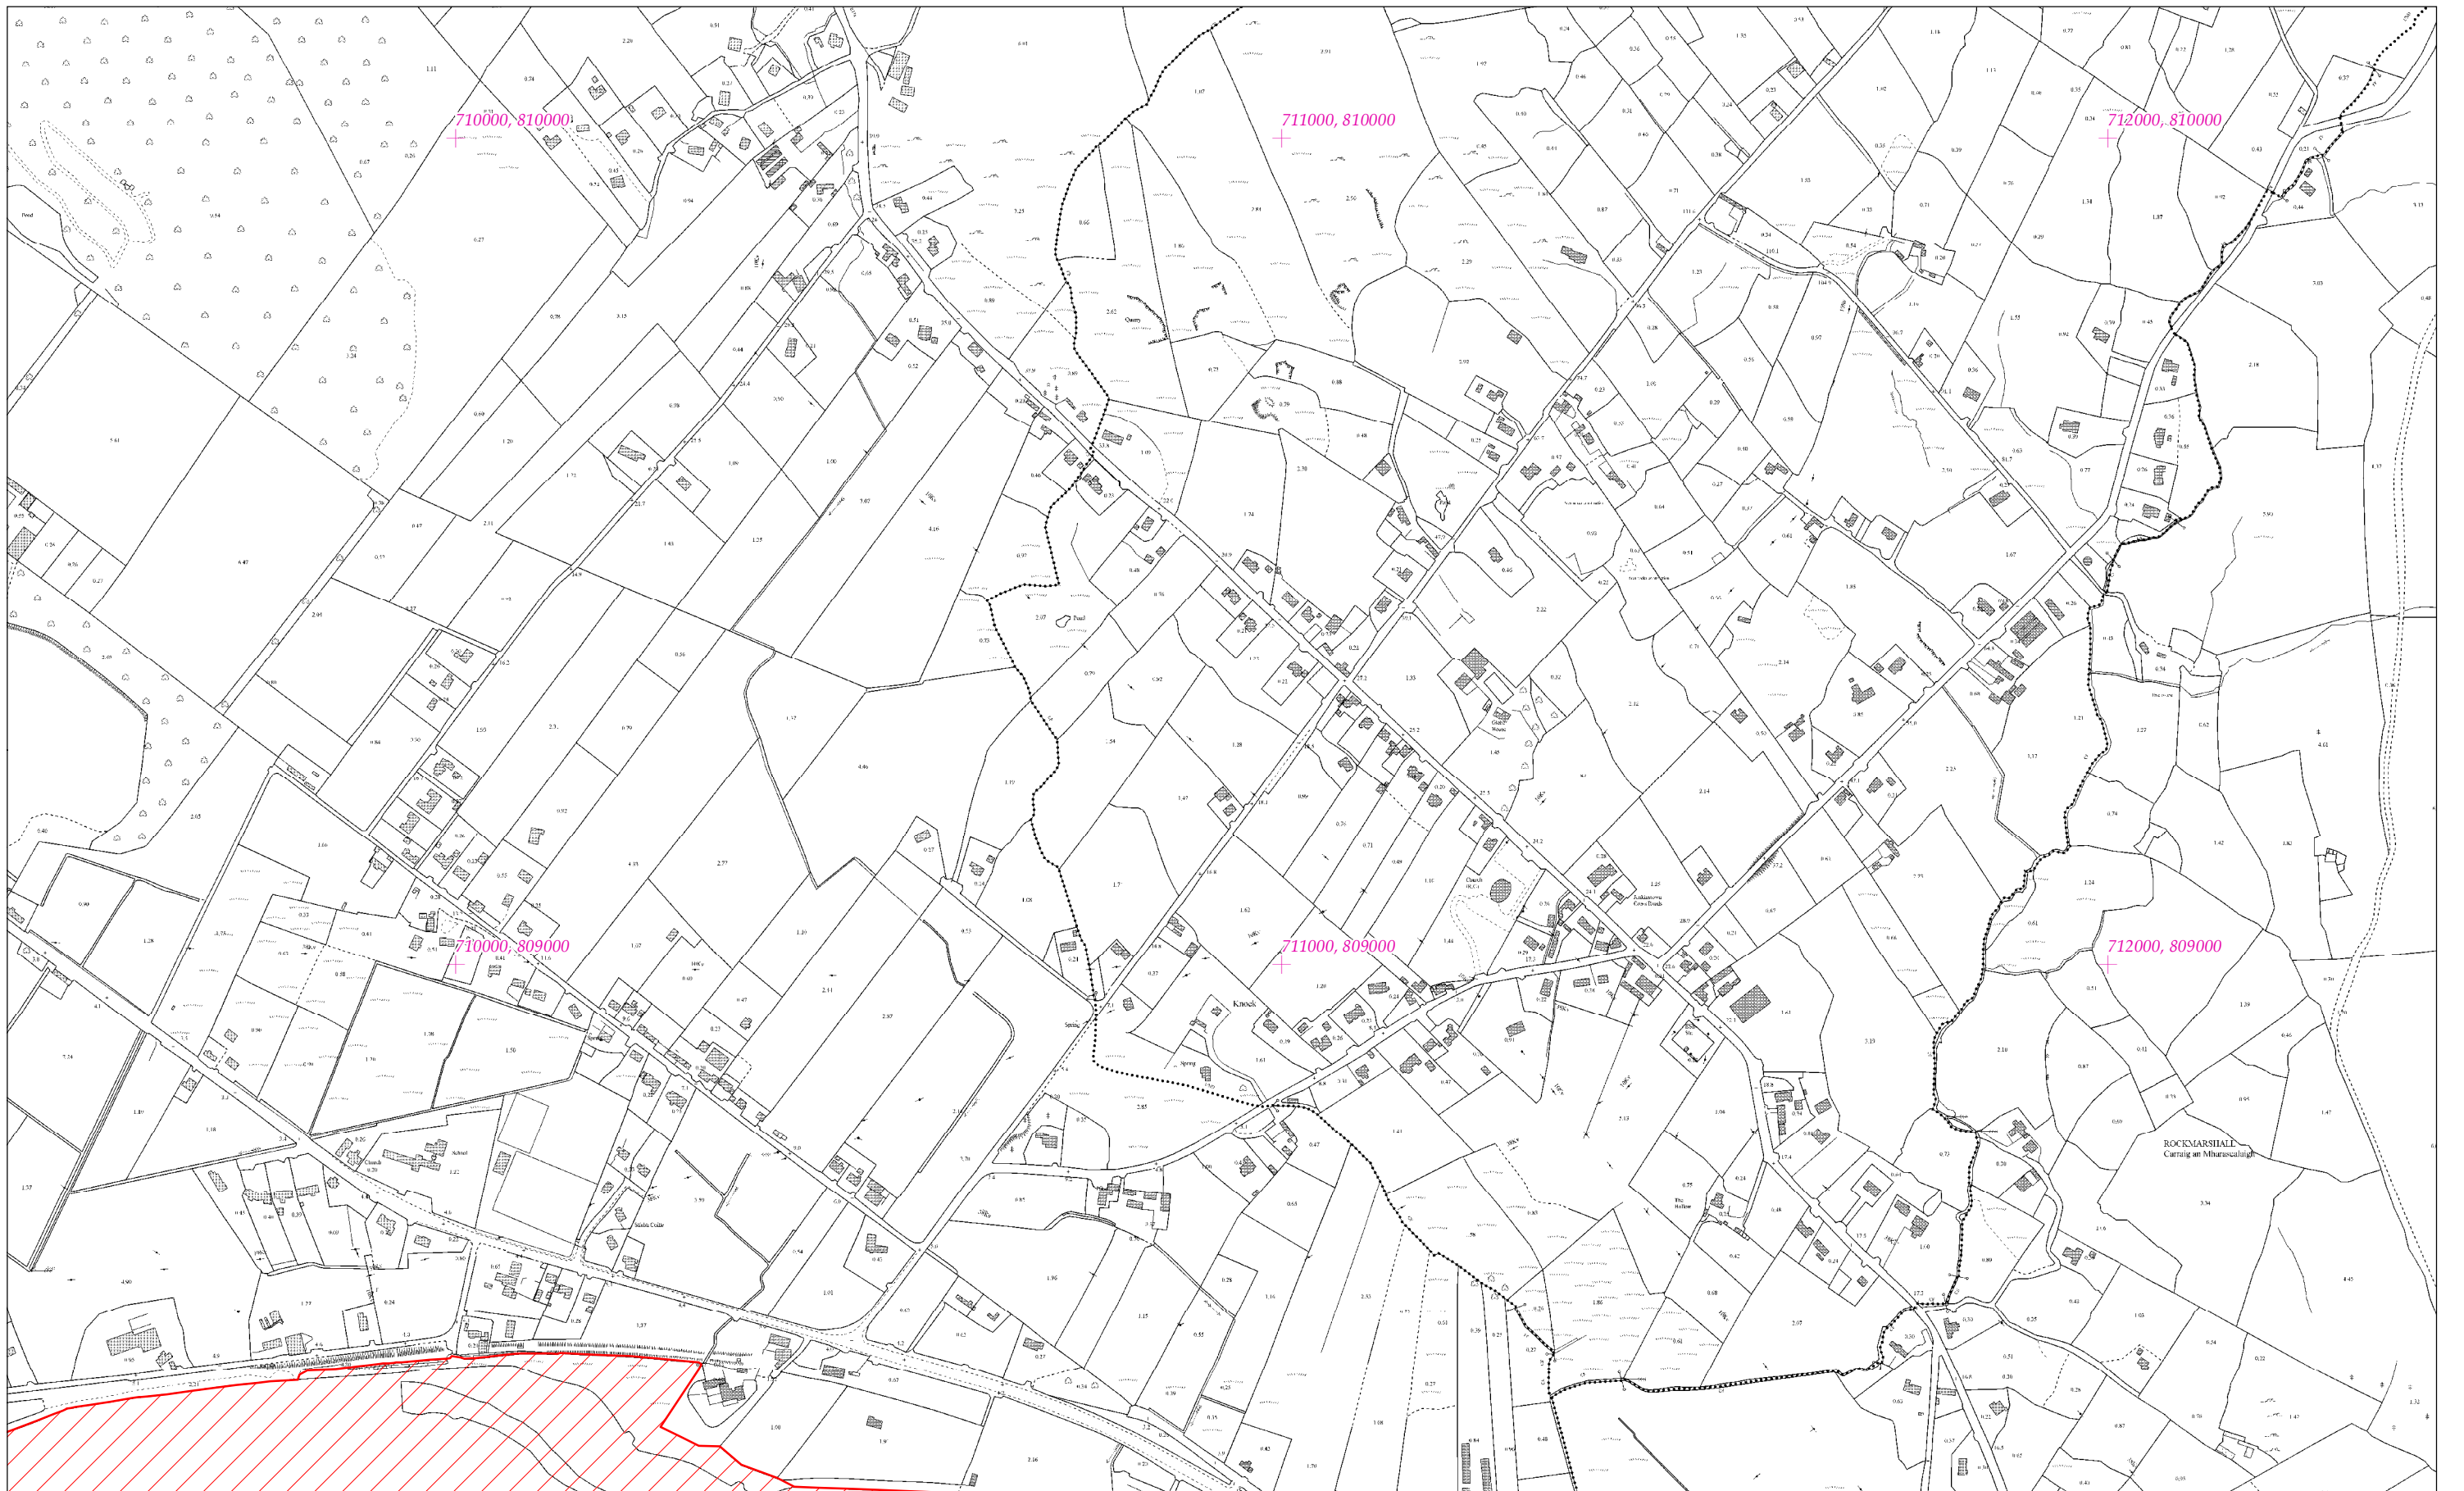

LCS Chuan Dhún Dealgan
Dundalk Bay SAC

1:5000 O.S. TILE 1633a 6 of 43

Scála / Scale 1:7,500

SITE CODE
000455

Leagan / Version: 3.03

Arna chlón an / Printed on: 07/11/2019

Rialachán 4(1)(b) / Regulation 4(1)(b)