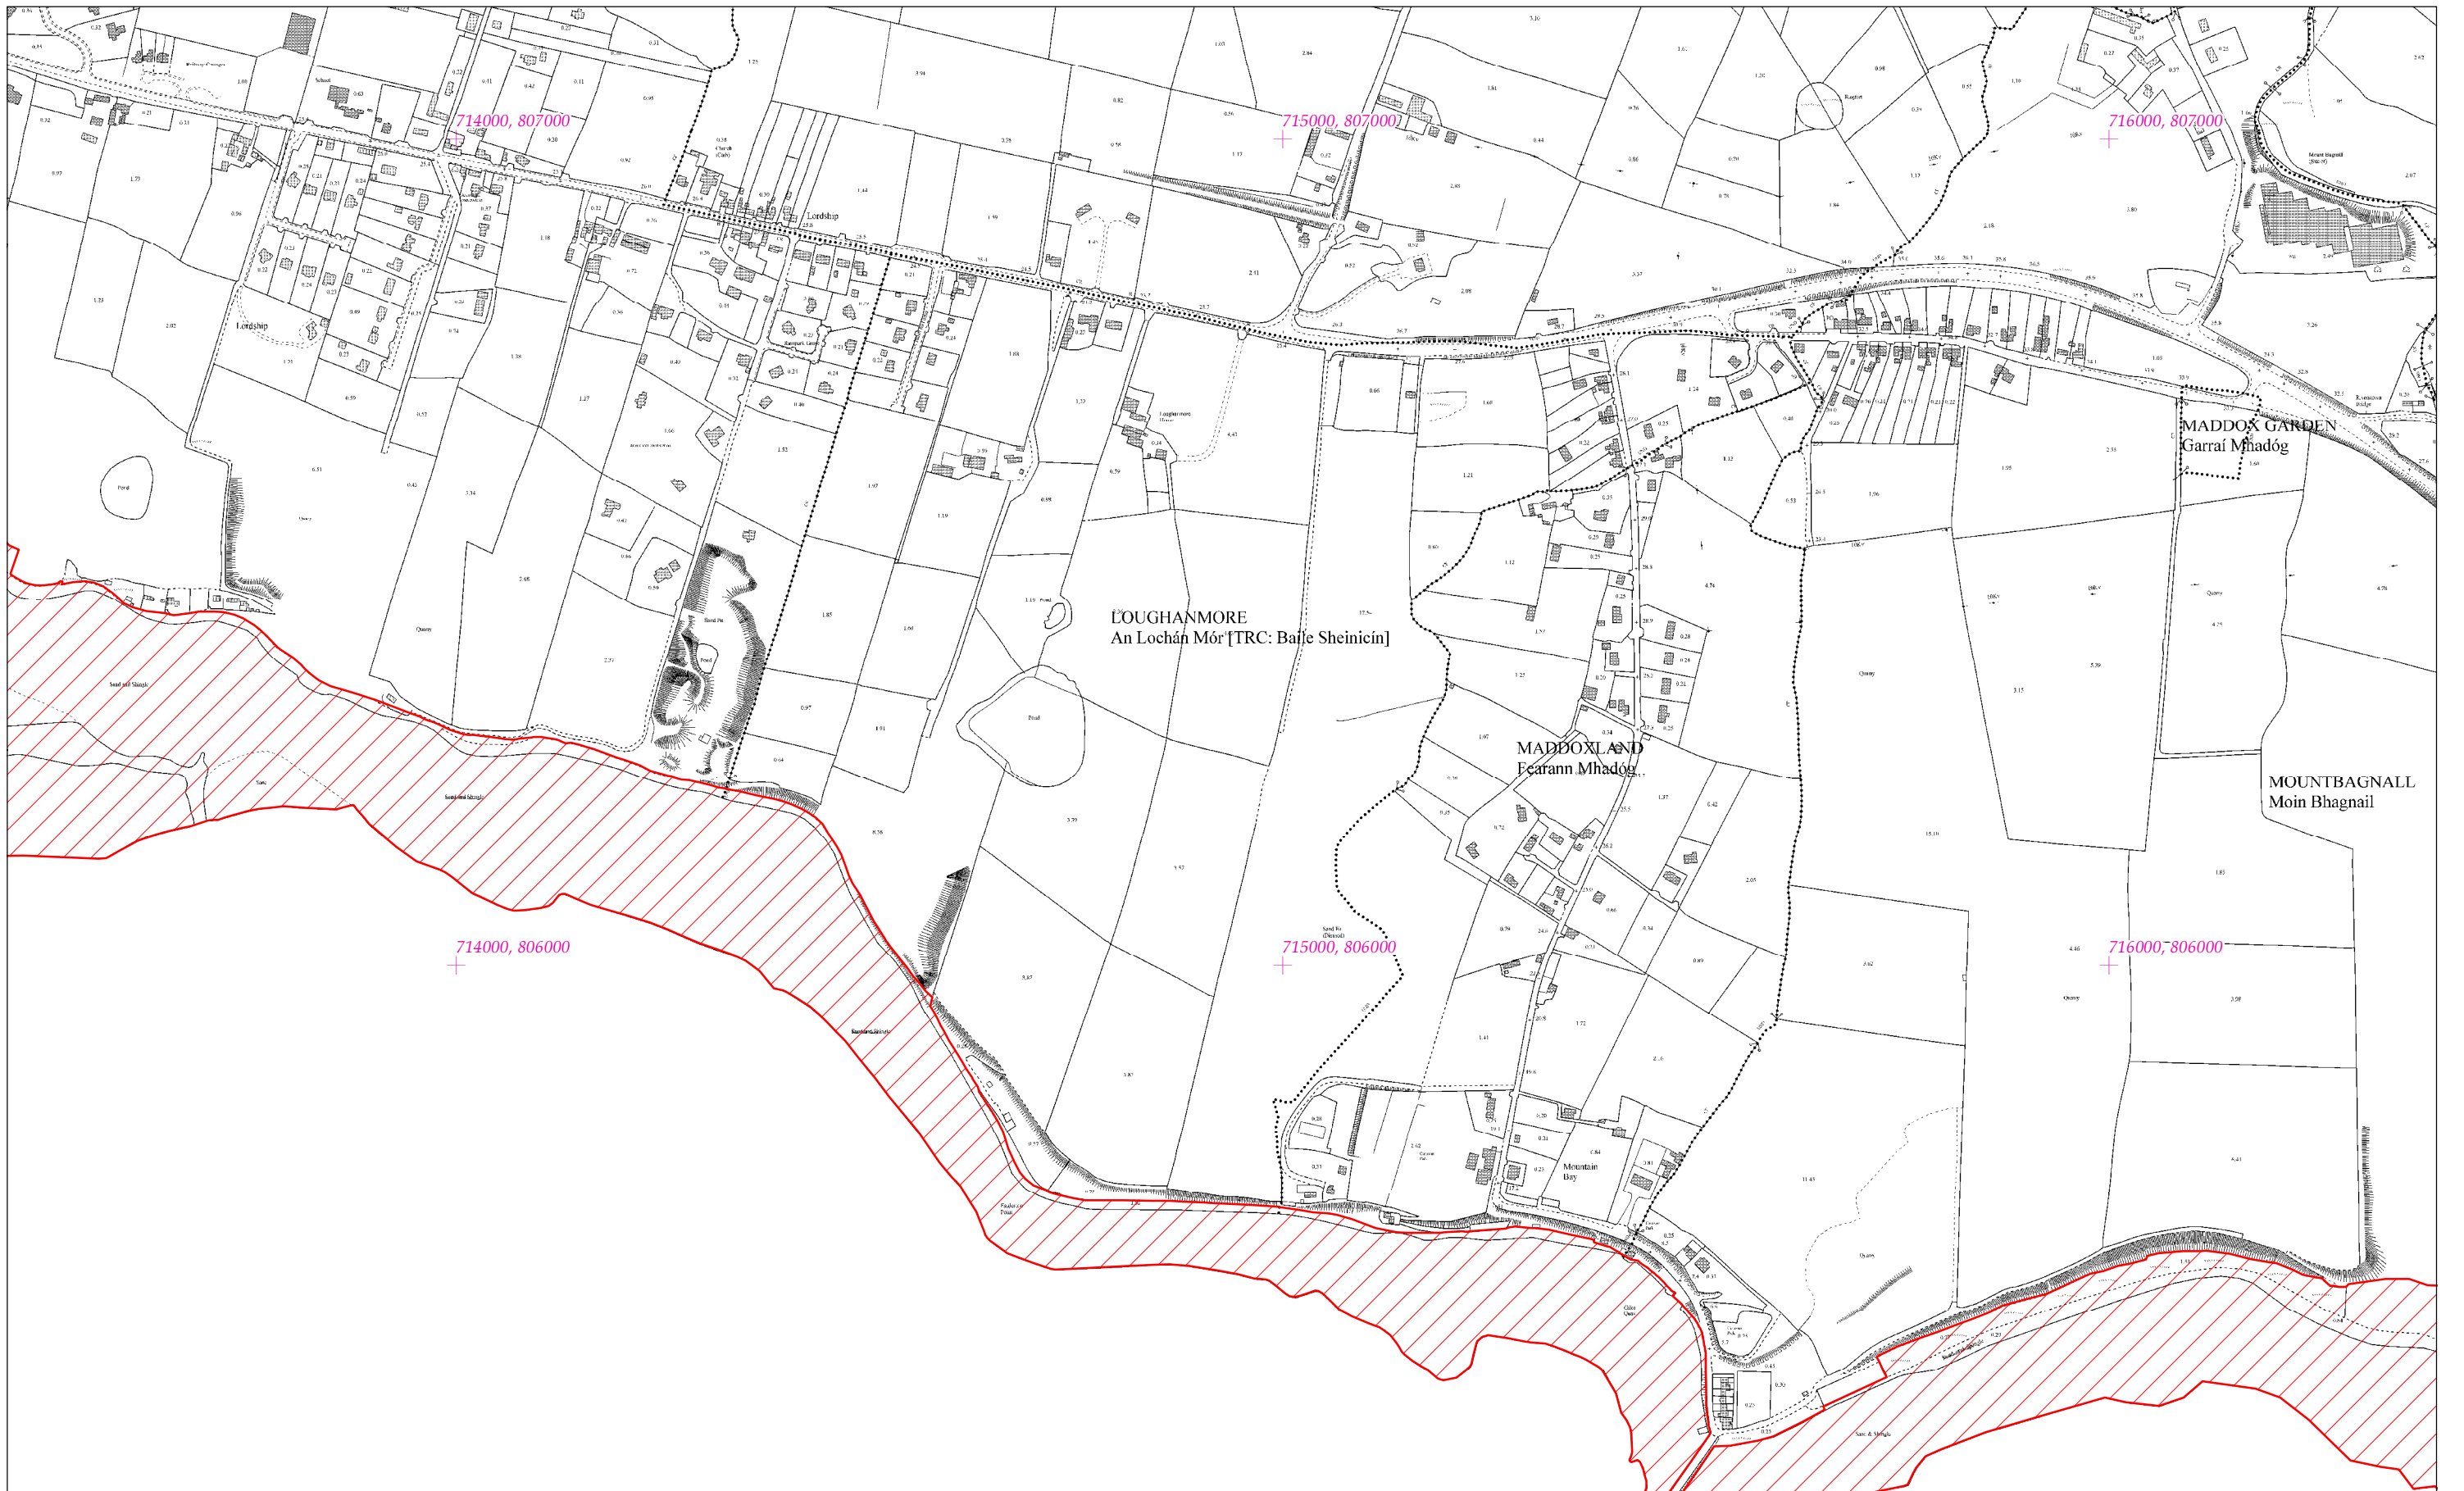

LCS Chuan Dhún Dealgan
Dundalk Bay SAC

1:5000 O.S. TILE 1704a 17 of 43

Scála / Scale 1:7,500

SITE CODE
000455

Leagan / Version: 3.03

Arna chló an / Printed on: 07/11/2019

Rialachán 4(1)(b) / Regulation 4(1)(b)