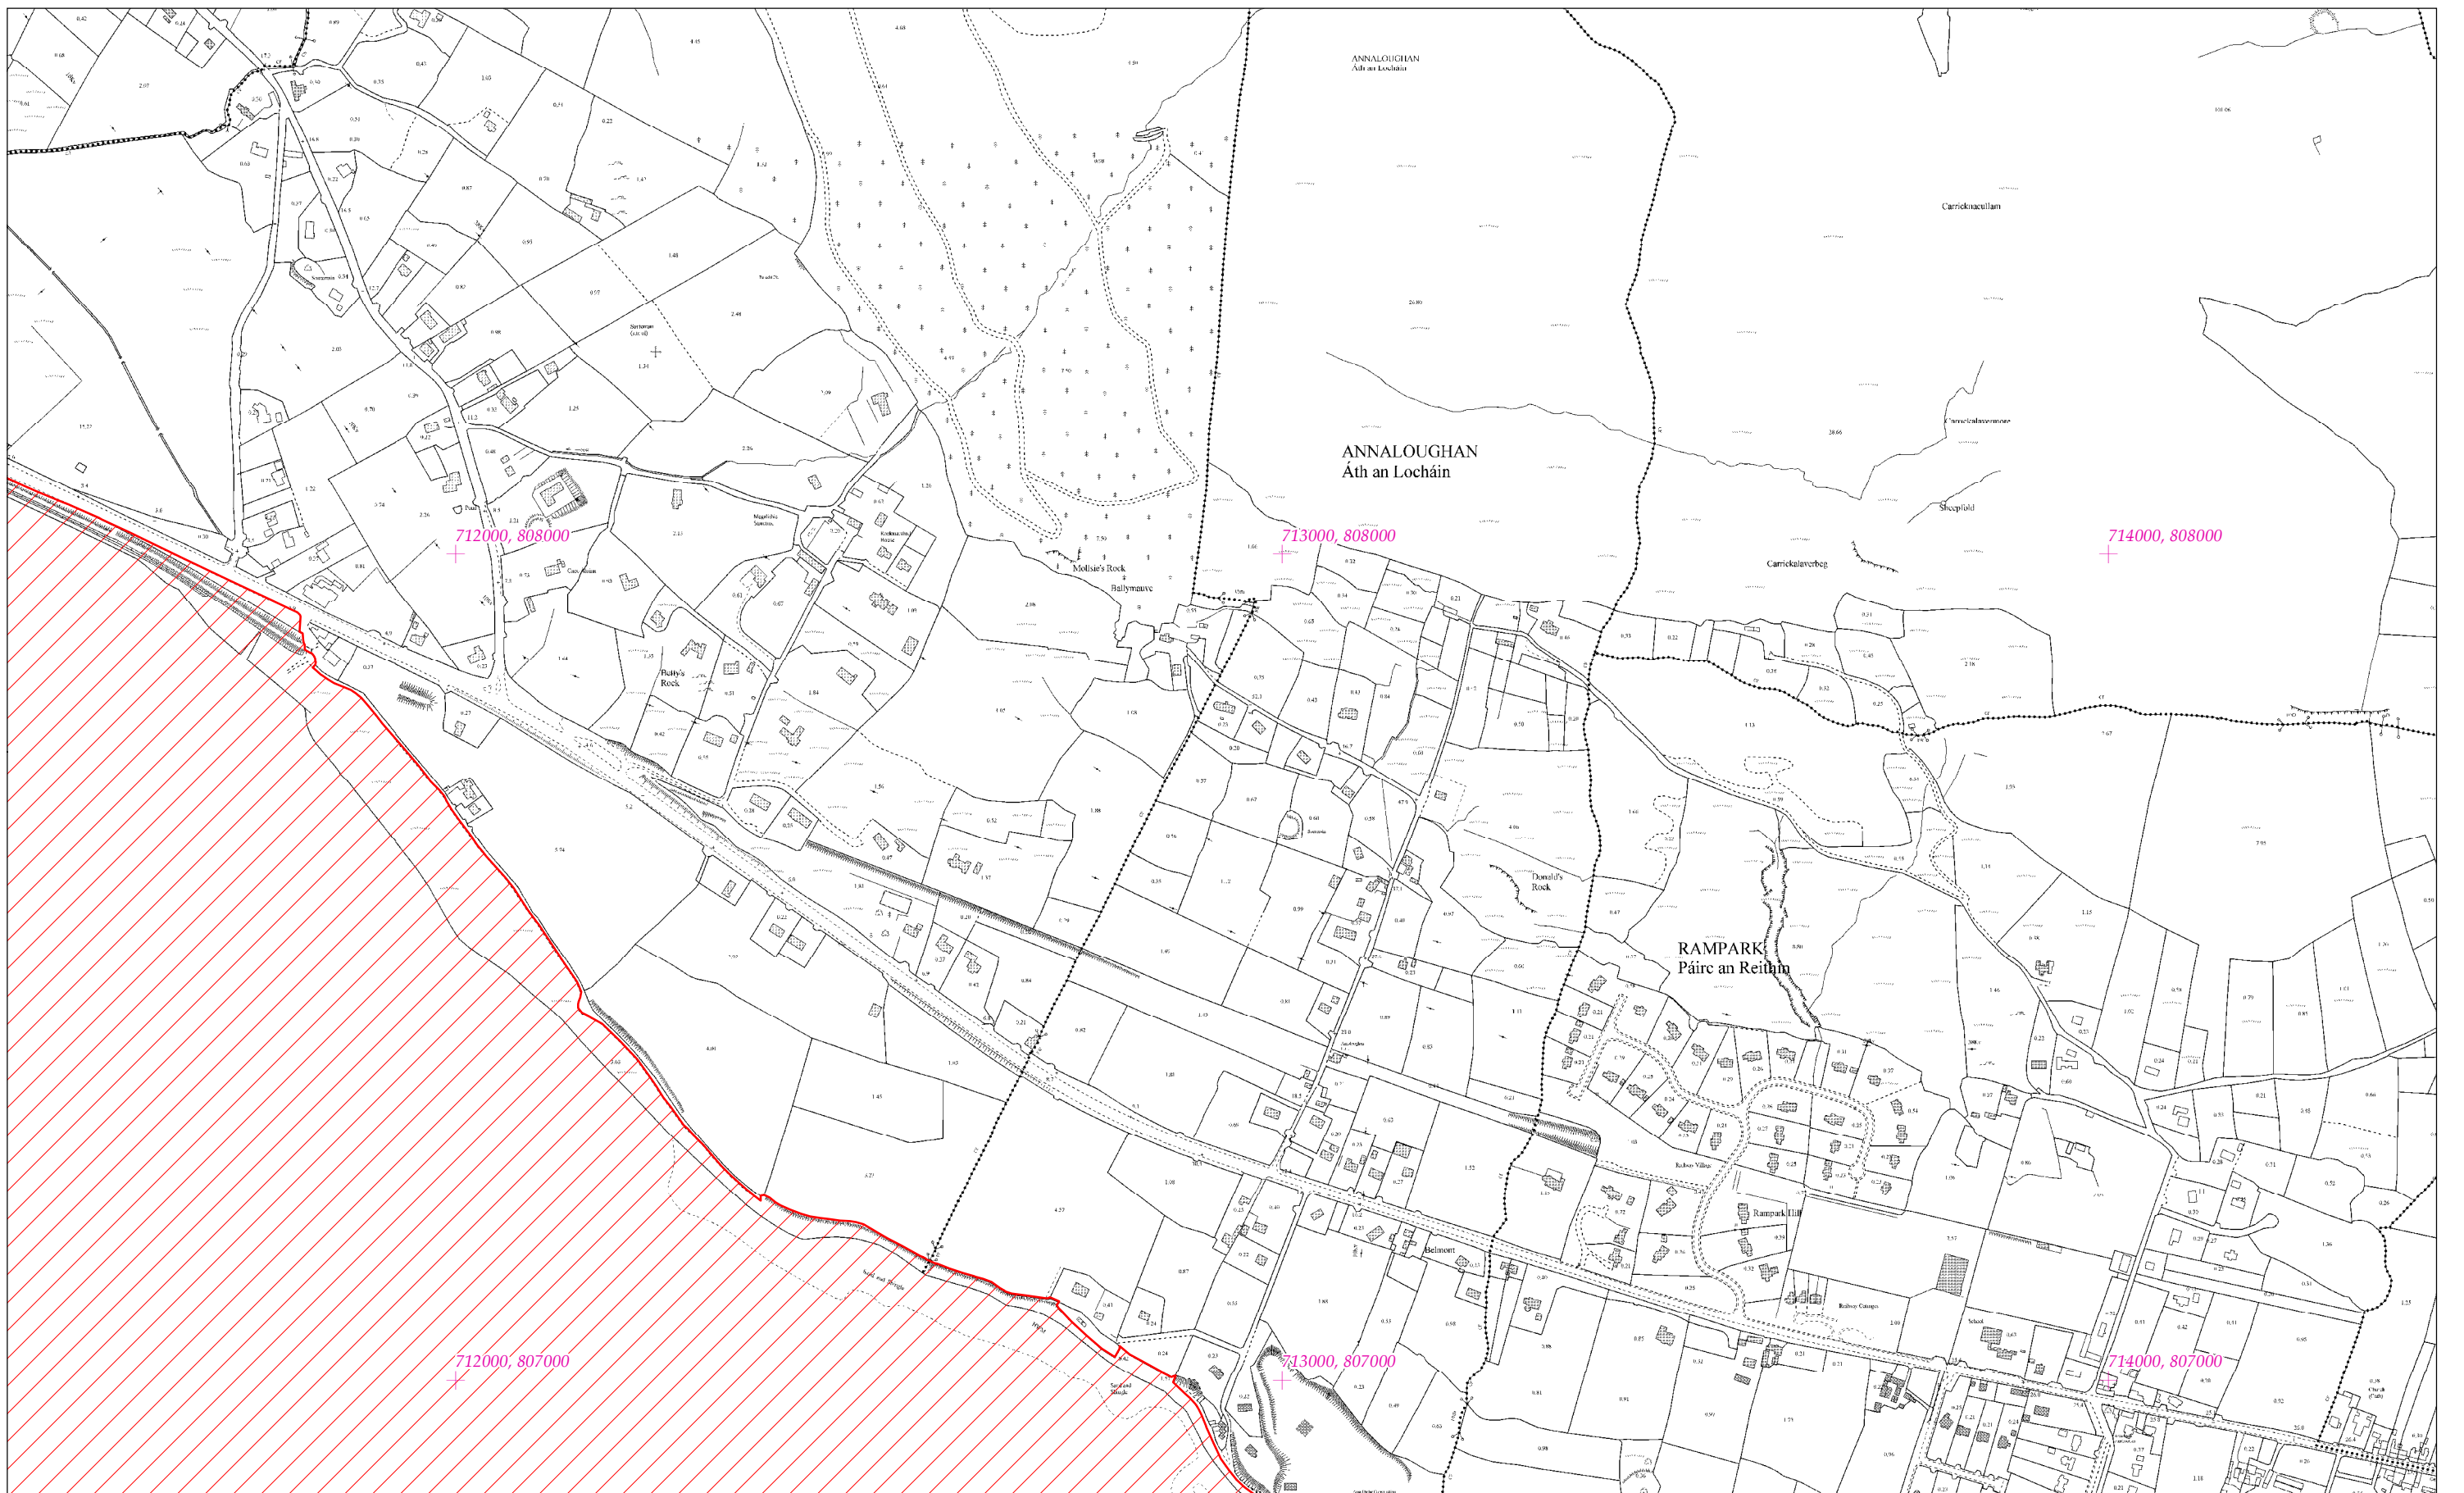

LCS Chuan Dhún Dealgan
Dundalk Bay SAC

1:5000 O.S. TILE 1633d 9 of 43

Scála / Scale 1:7,500

SITE CODE
000455

Leagan / Version: 3.03

Arna chló an / Printed on: 07/11/2019

Rialachán 4(1)(b) / Regulation 4(1)(b)