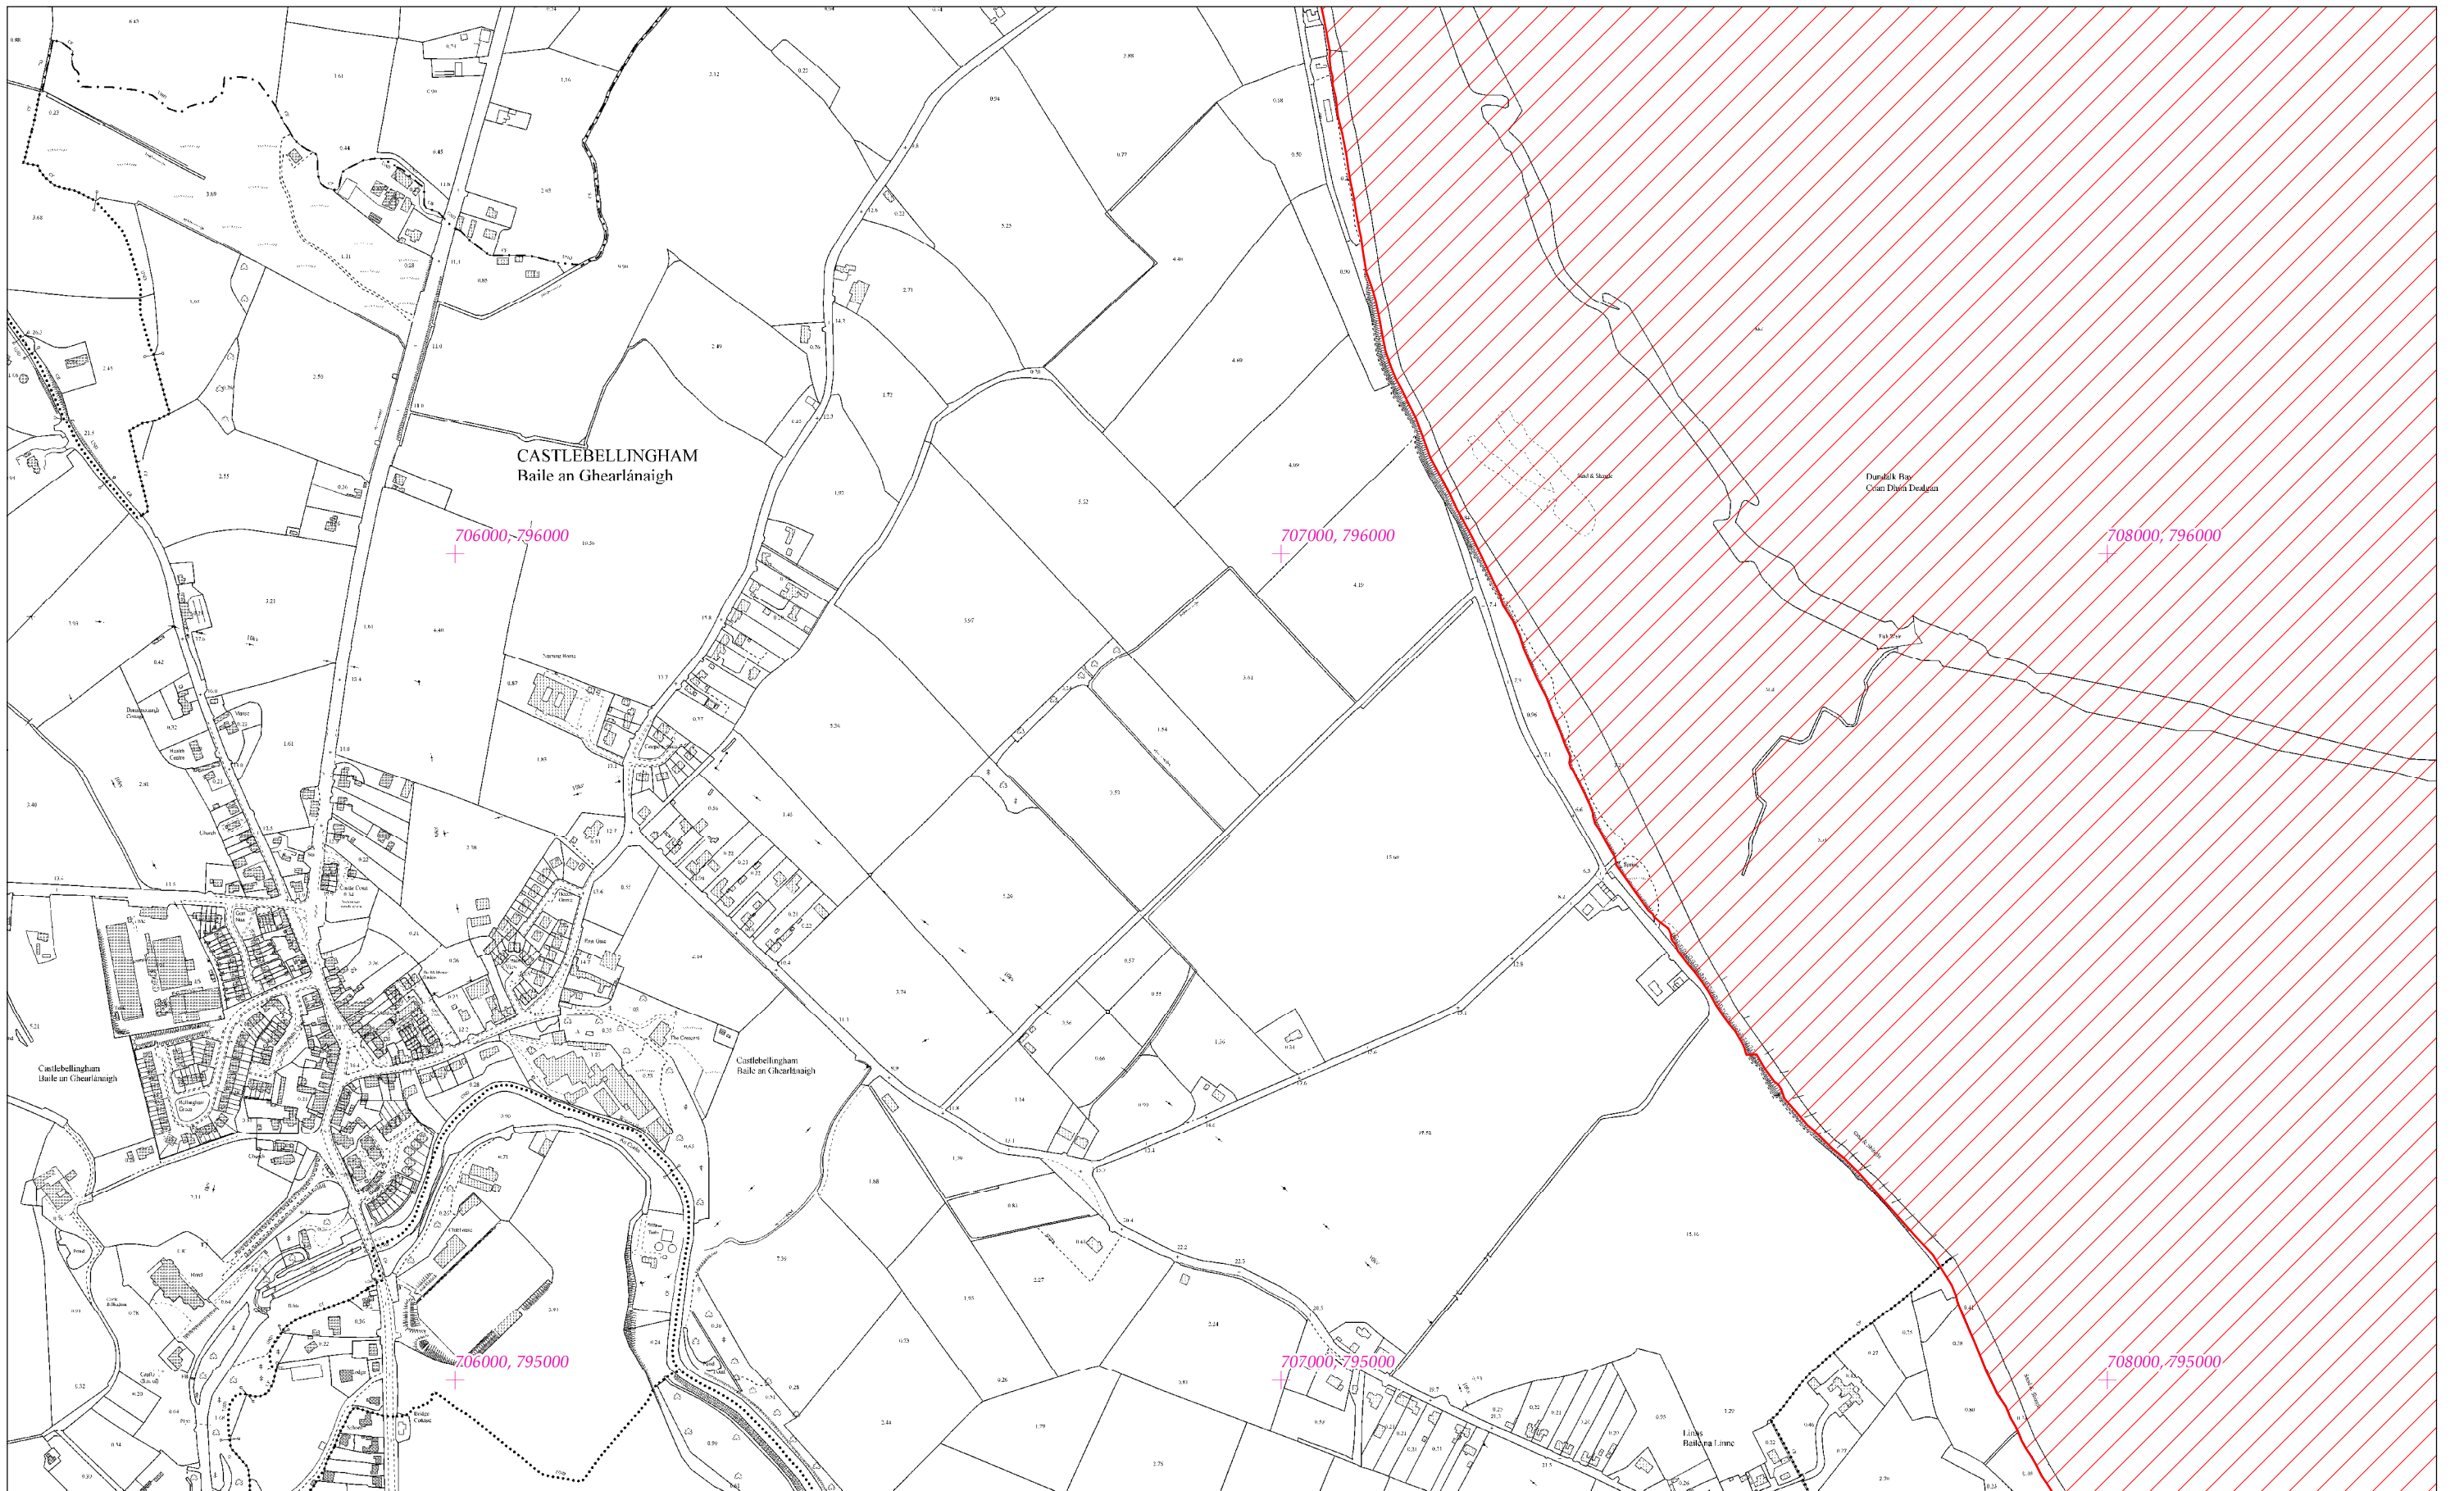

LCS Chuan Dhún Dealgan
Dundalk Bay SAC
1:5000 O.S. TILE 1893b 27 of 43

Scála / Scale 1:7,500

SITE CODE
000455

Leagan / Version: 3.03

Arna chló an / Printed on: 07/11/2019

Rialachán 4(1)(b) / Regulation 4(1)(b)