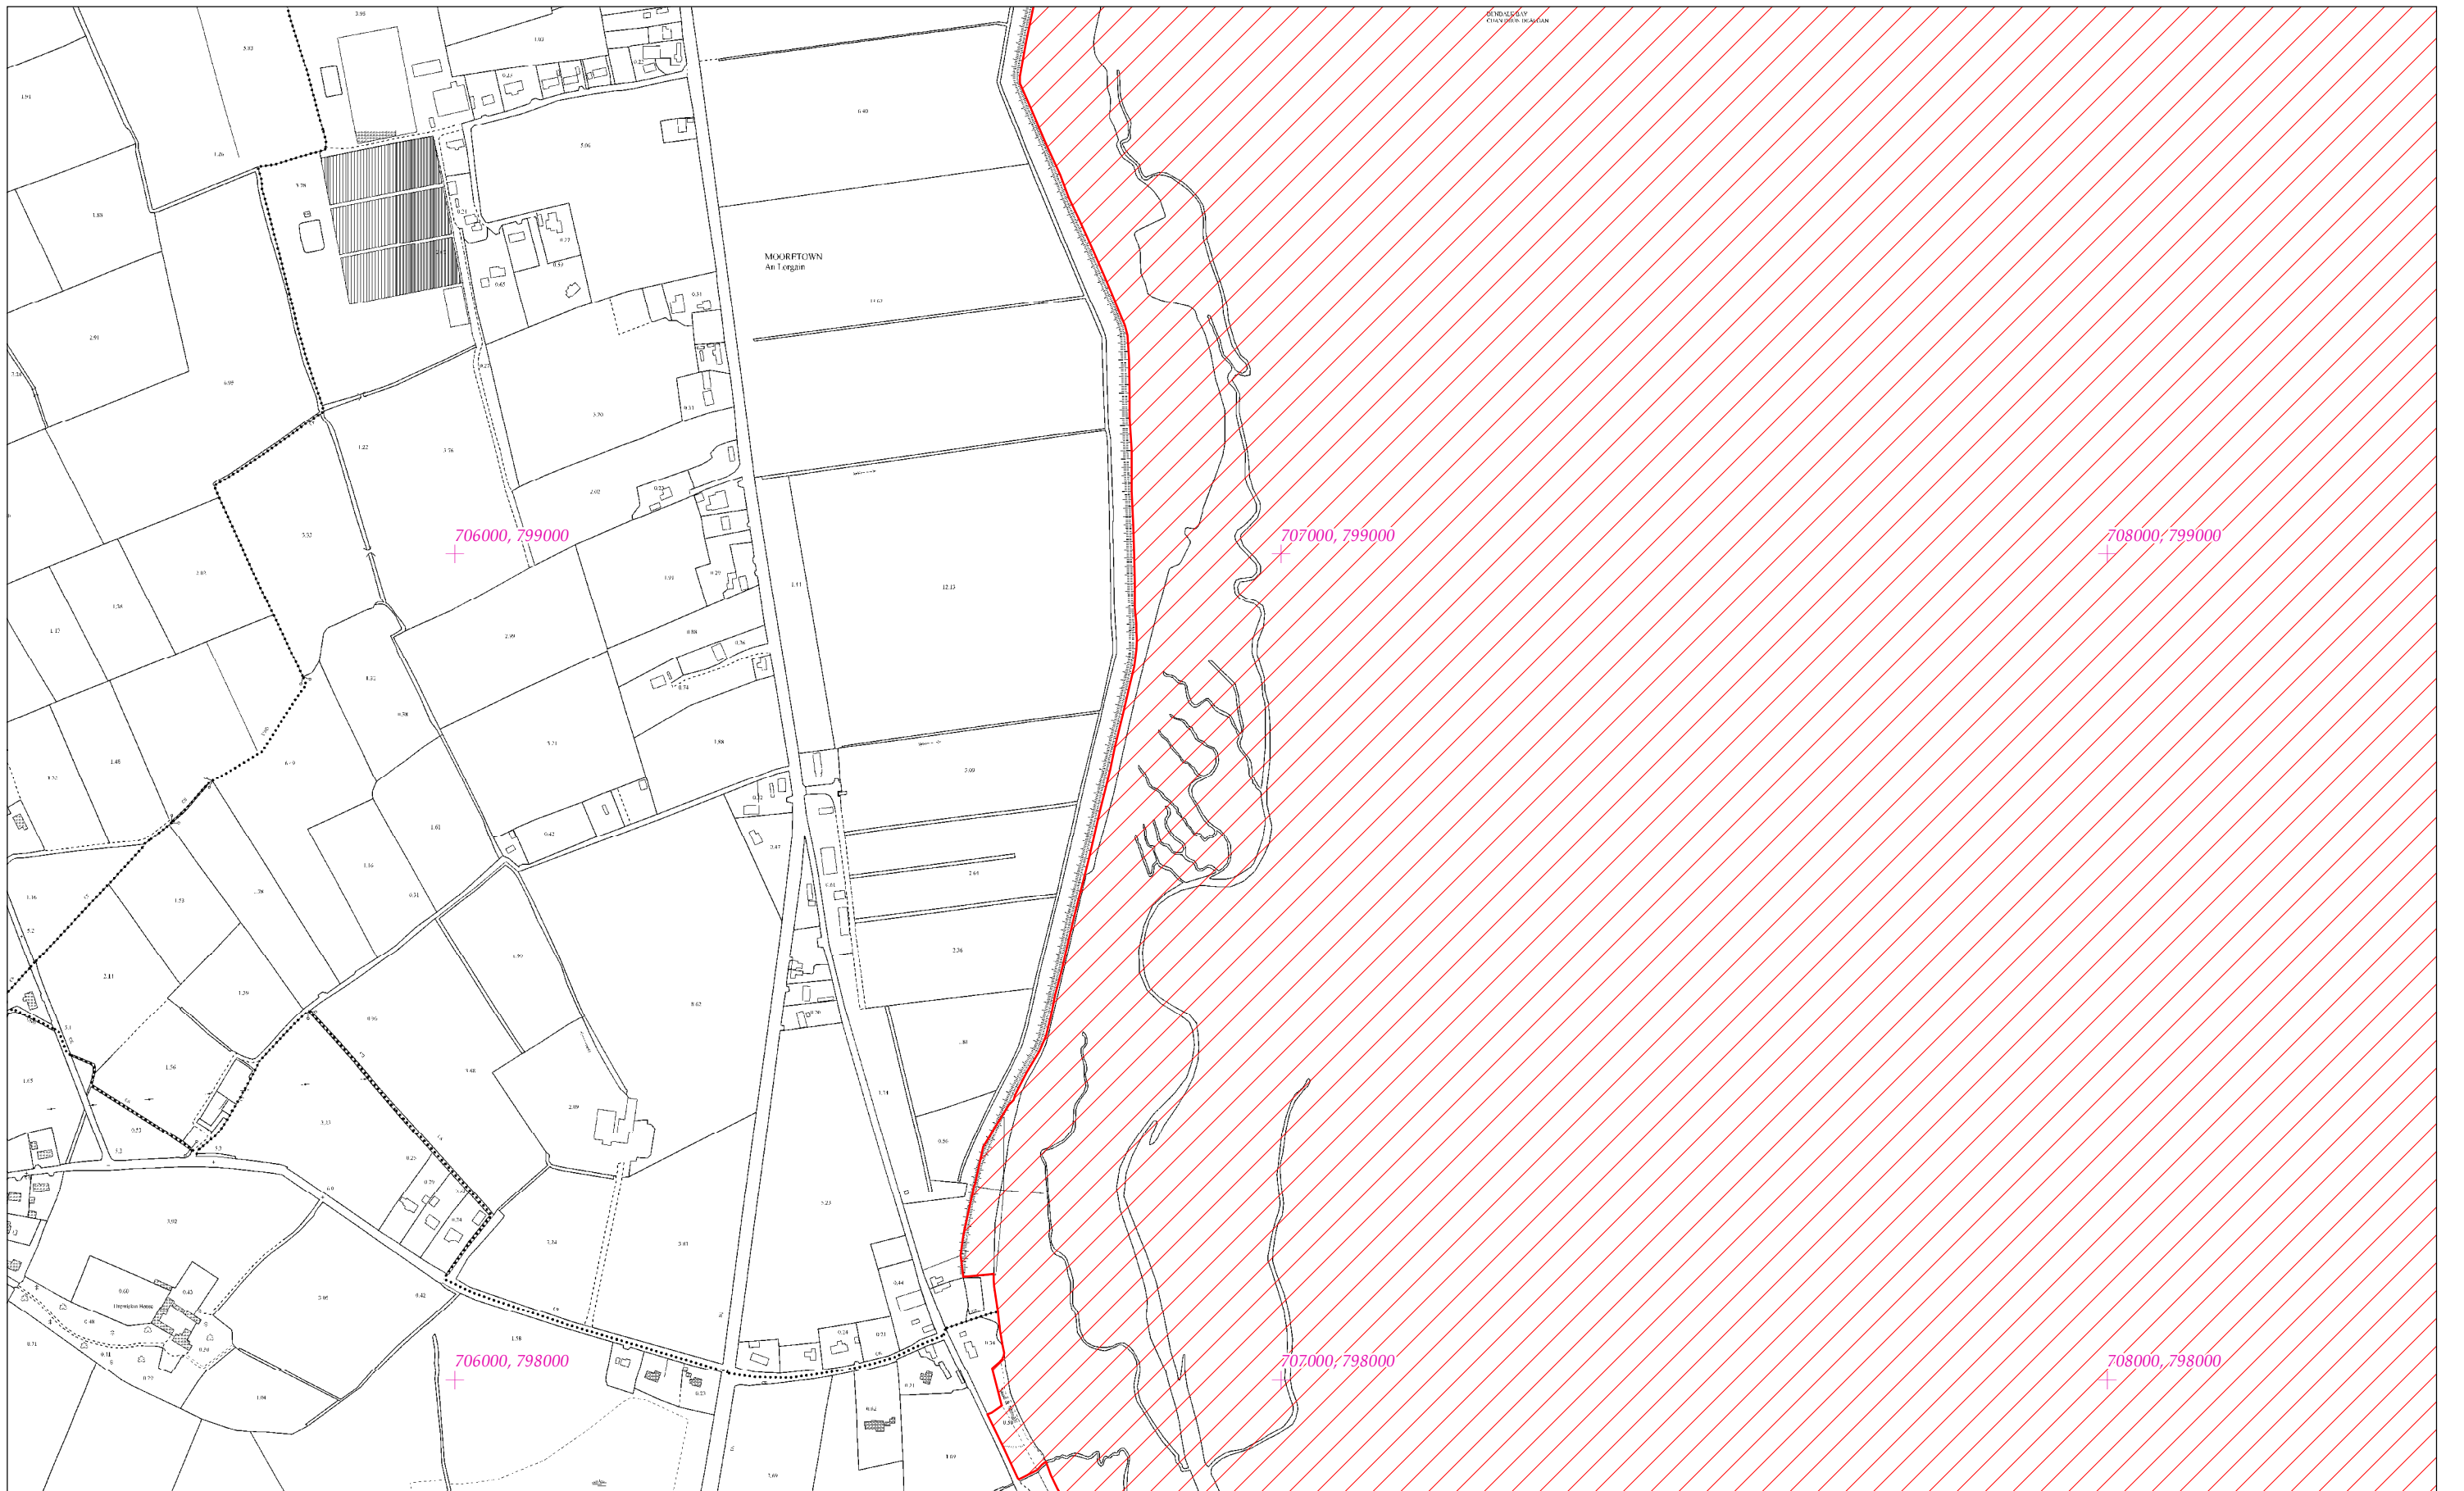

LCS Chuan Dhún Dealgan
Dundalk Bay SAC
1:5000 O.S. TILE 1832b 25 of 43

Scála / Scale 1:7,500

SITE CODE
000455

Leagan / Version: 3.03

Arna chló an / Printed on: 07/11/2019

Rialachán 4(1)(b) / Regulation 4(1)(b)