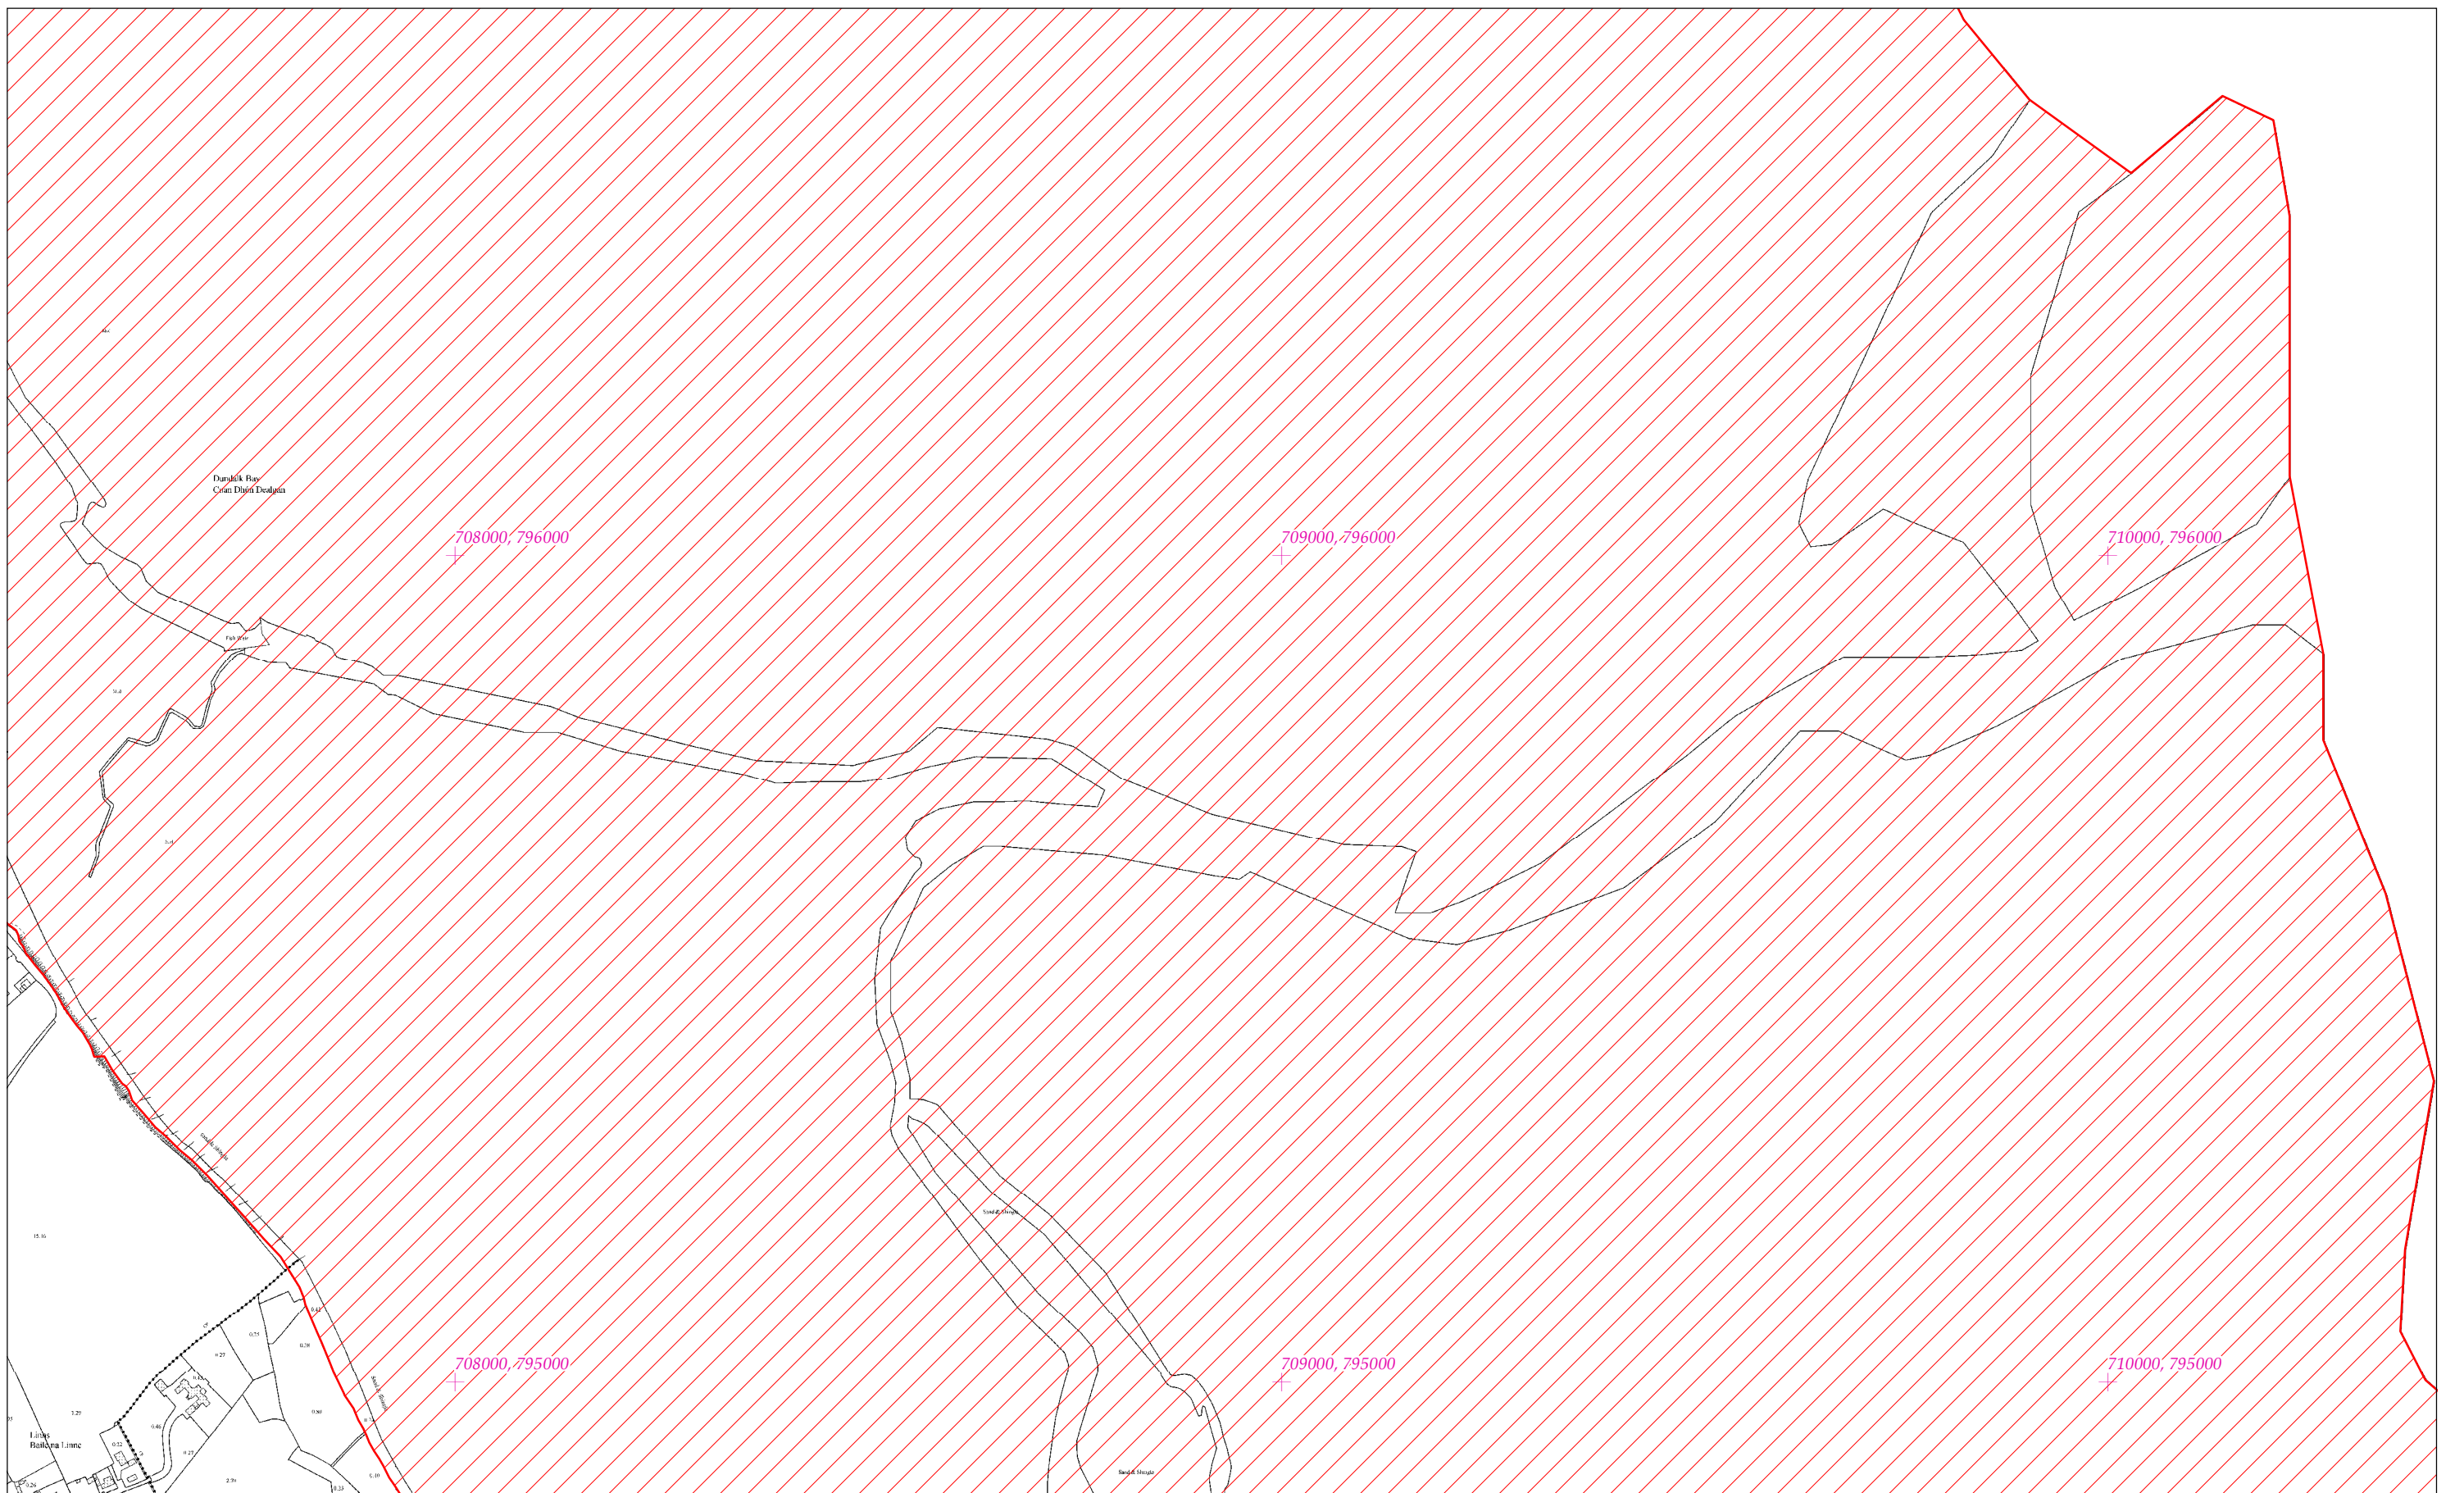

LCS Chuan Dhún Dealgan
Dundalk Bay SAC
1:5000 O.S. TILE 7015b 41 of 43

Scála / Scale 1:7,500

SITE CODE
000455

Leagan / Version: 3.03

Arna chló an / Printed on: 07/11/2019

Rialachán 4(1)(b) / Regulation 4(1)(b)