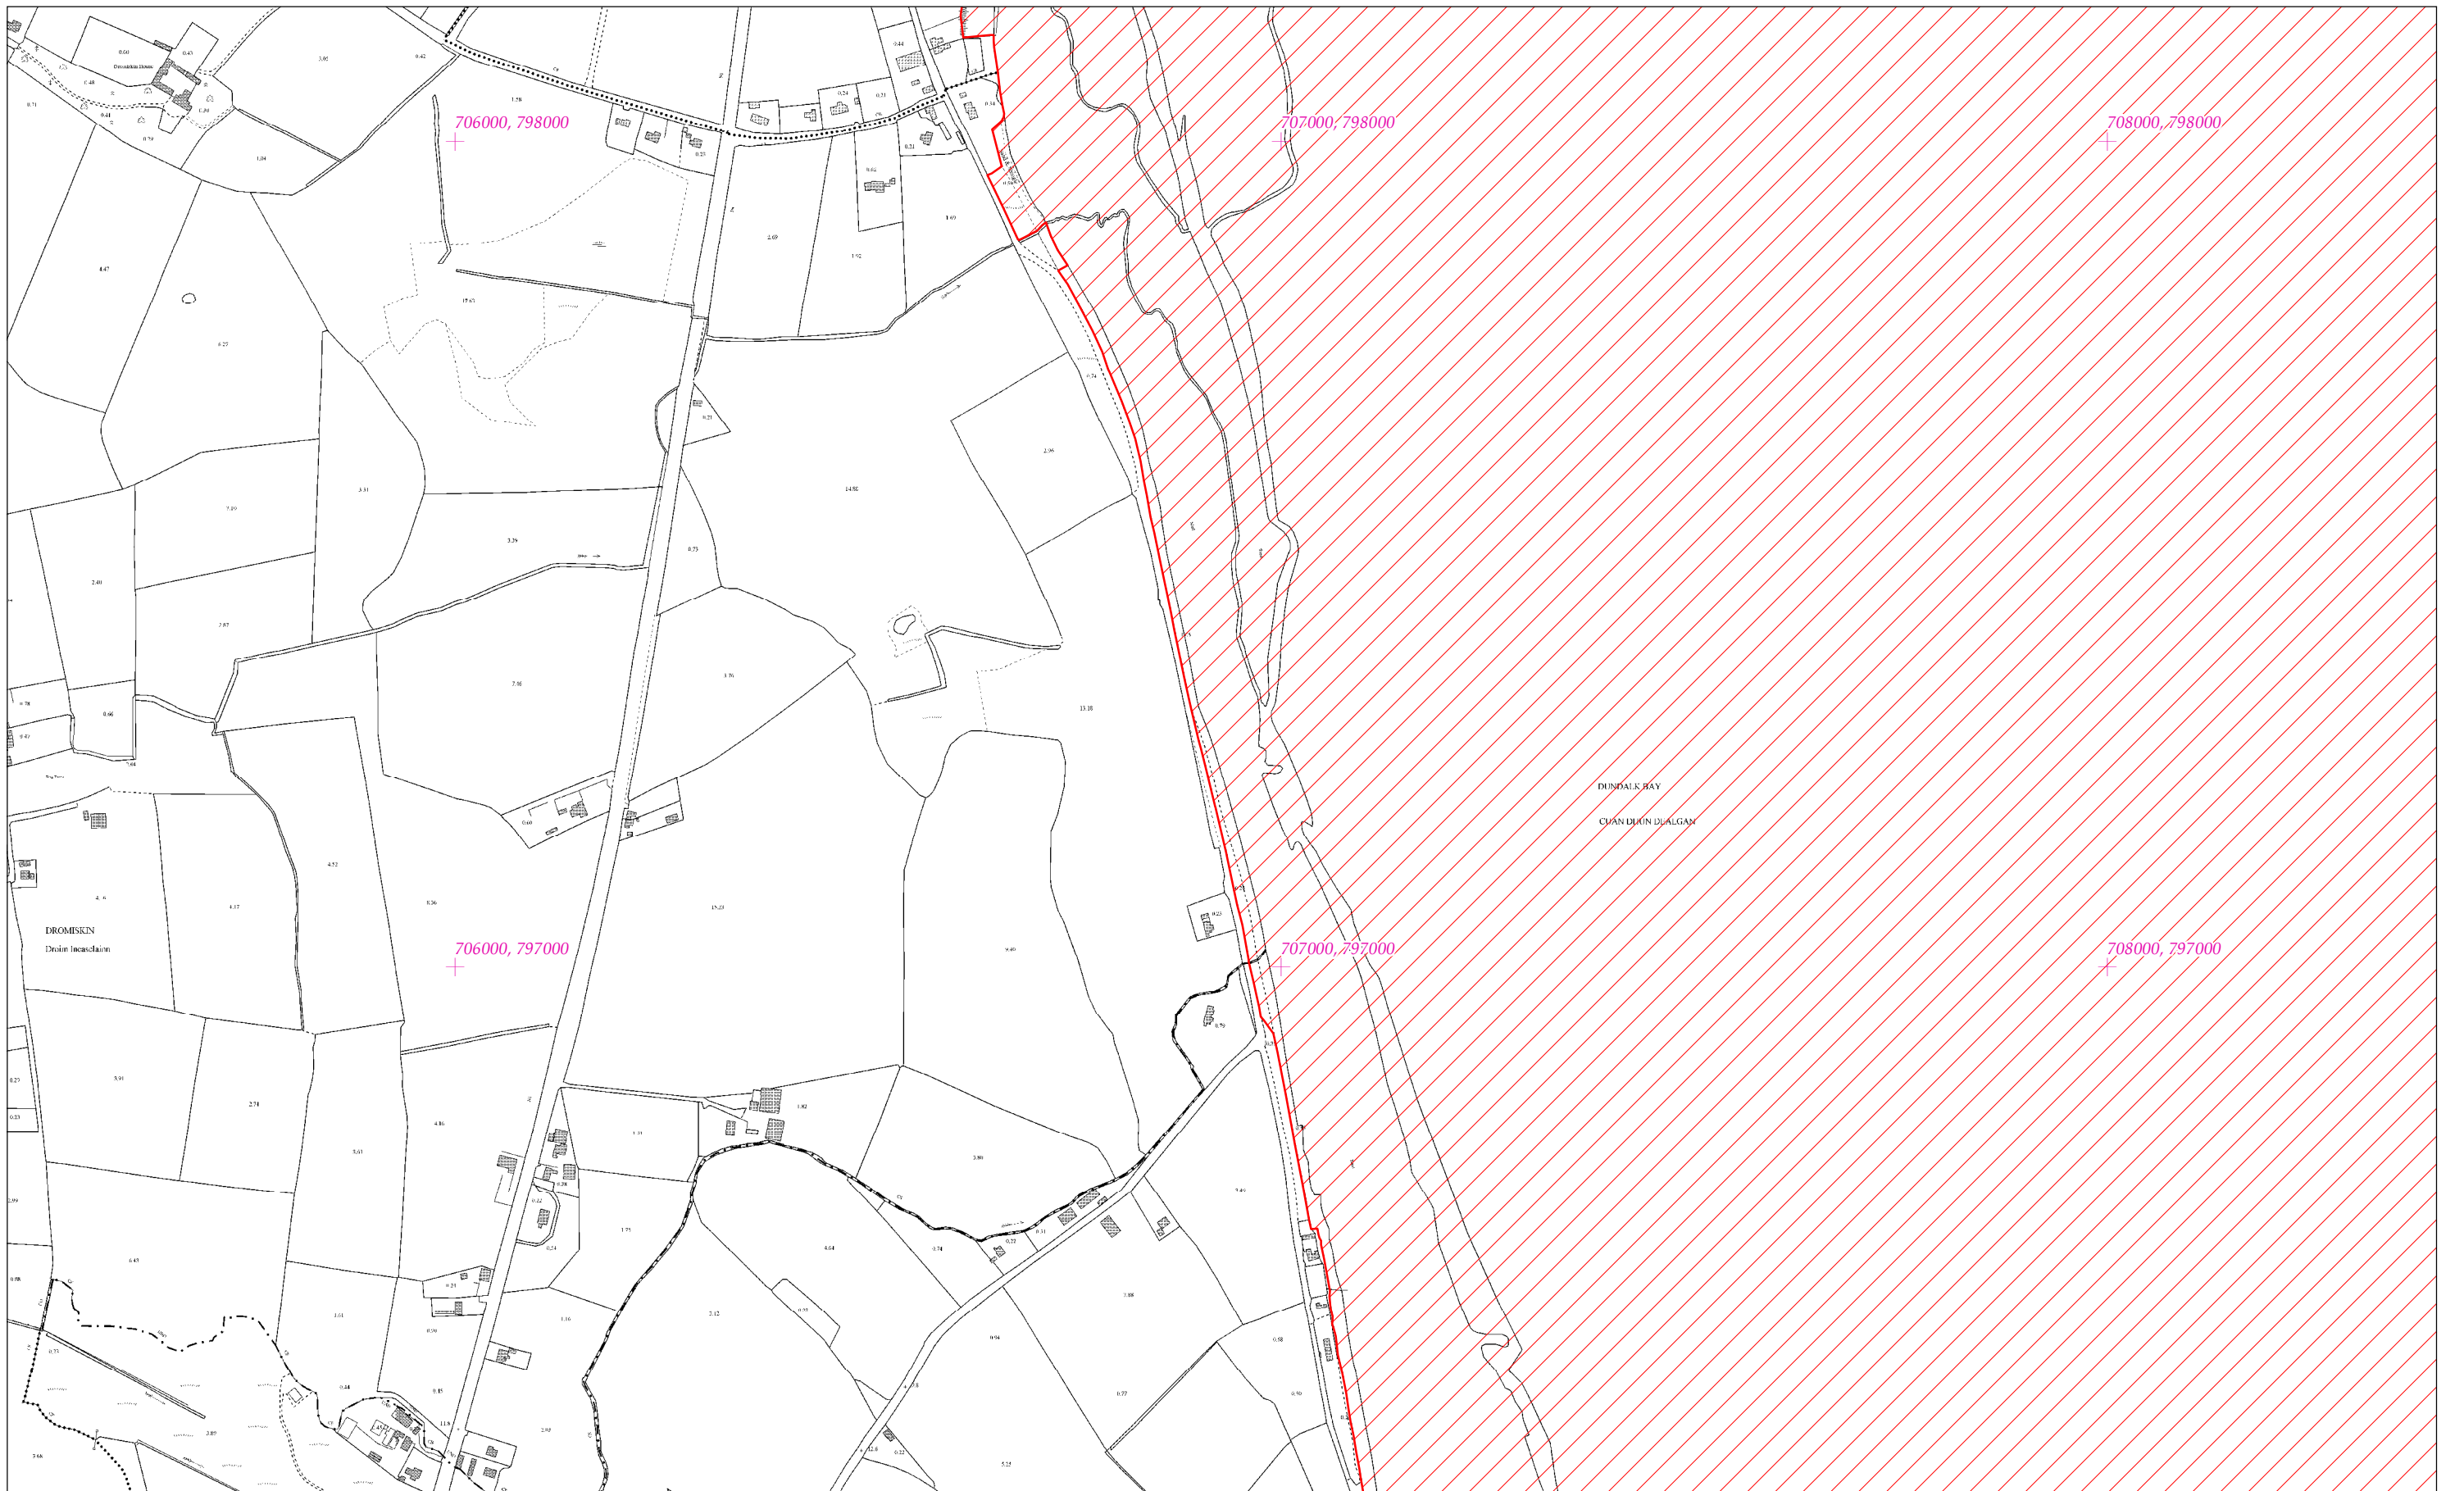

LCS Chuan Dhún Dealgan
Dundalk Bay SAC
1:5000 O.S. TILE 1832d 26 of 43

Scála / Scale 1:7,500

SITE CODE
000455

Leagan / Version: 3.03

Arna chló an / Printed on: 07/11/2019

Rialachán 4(1)(b) / Regulation 4(1)(b)