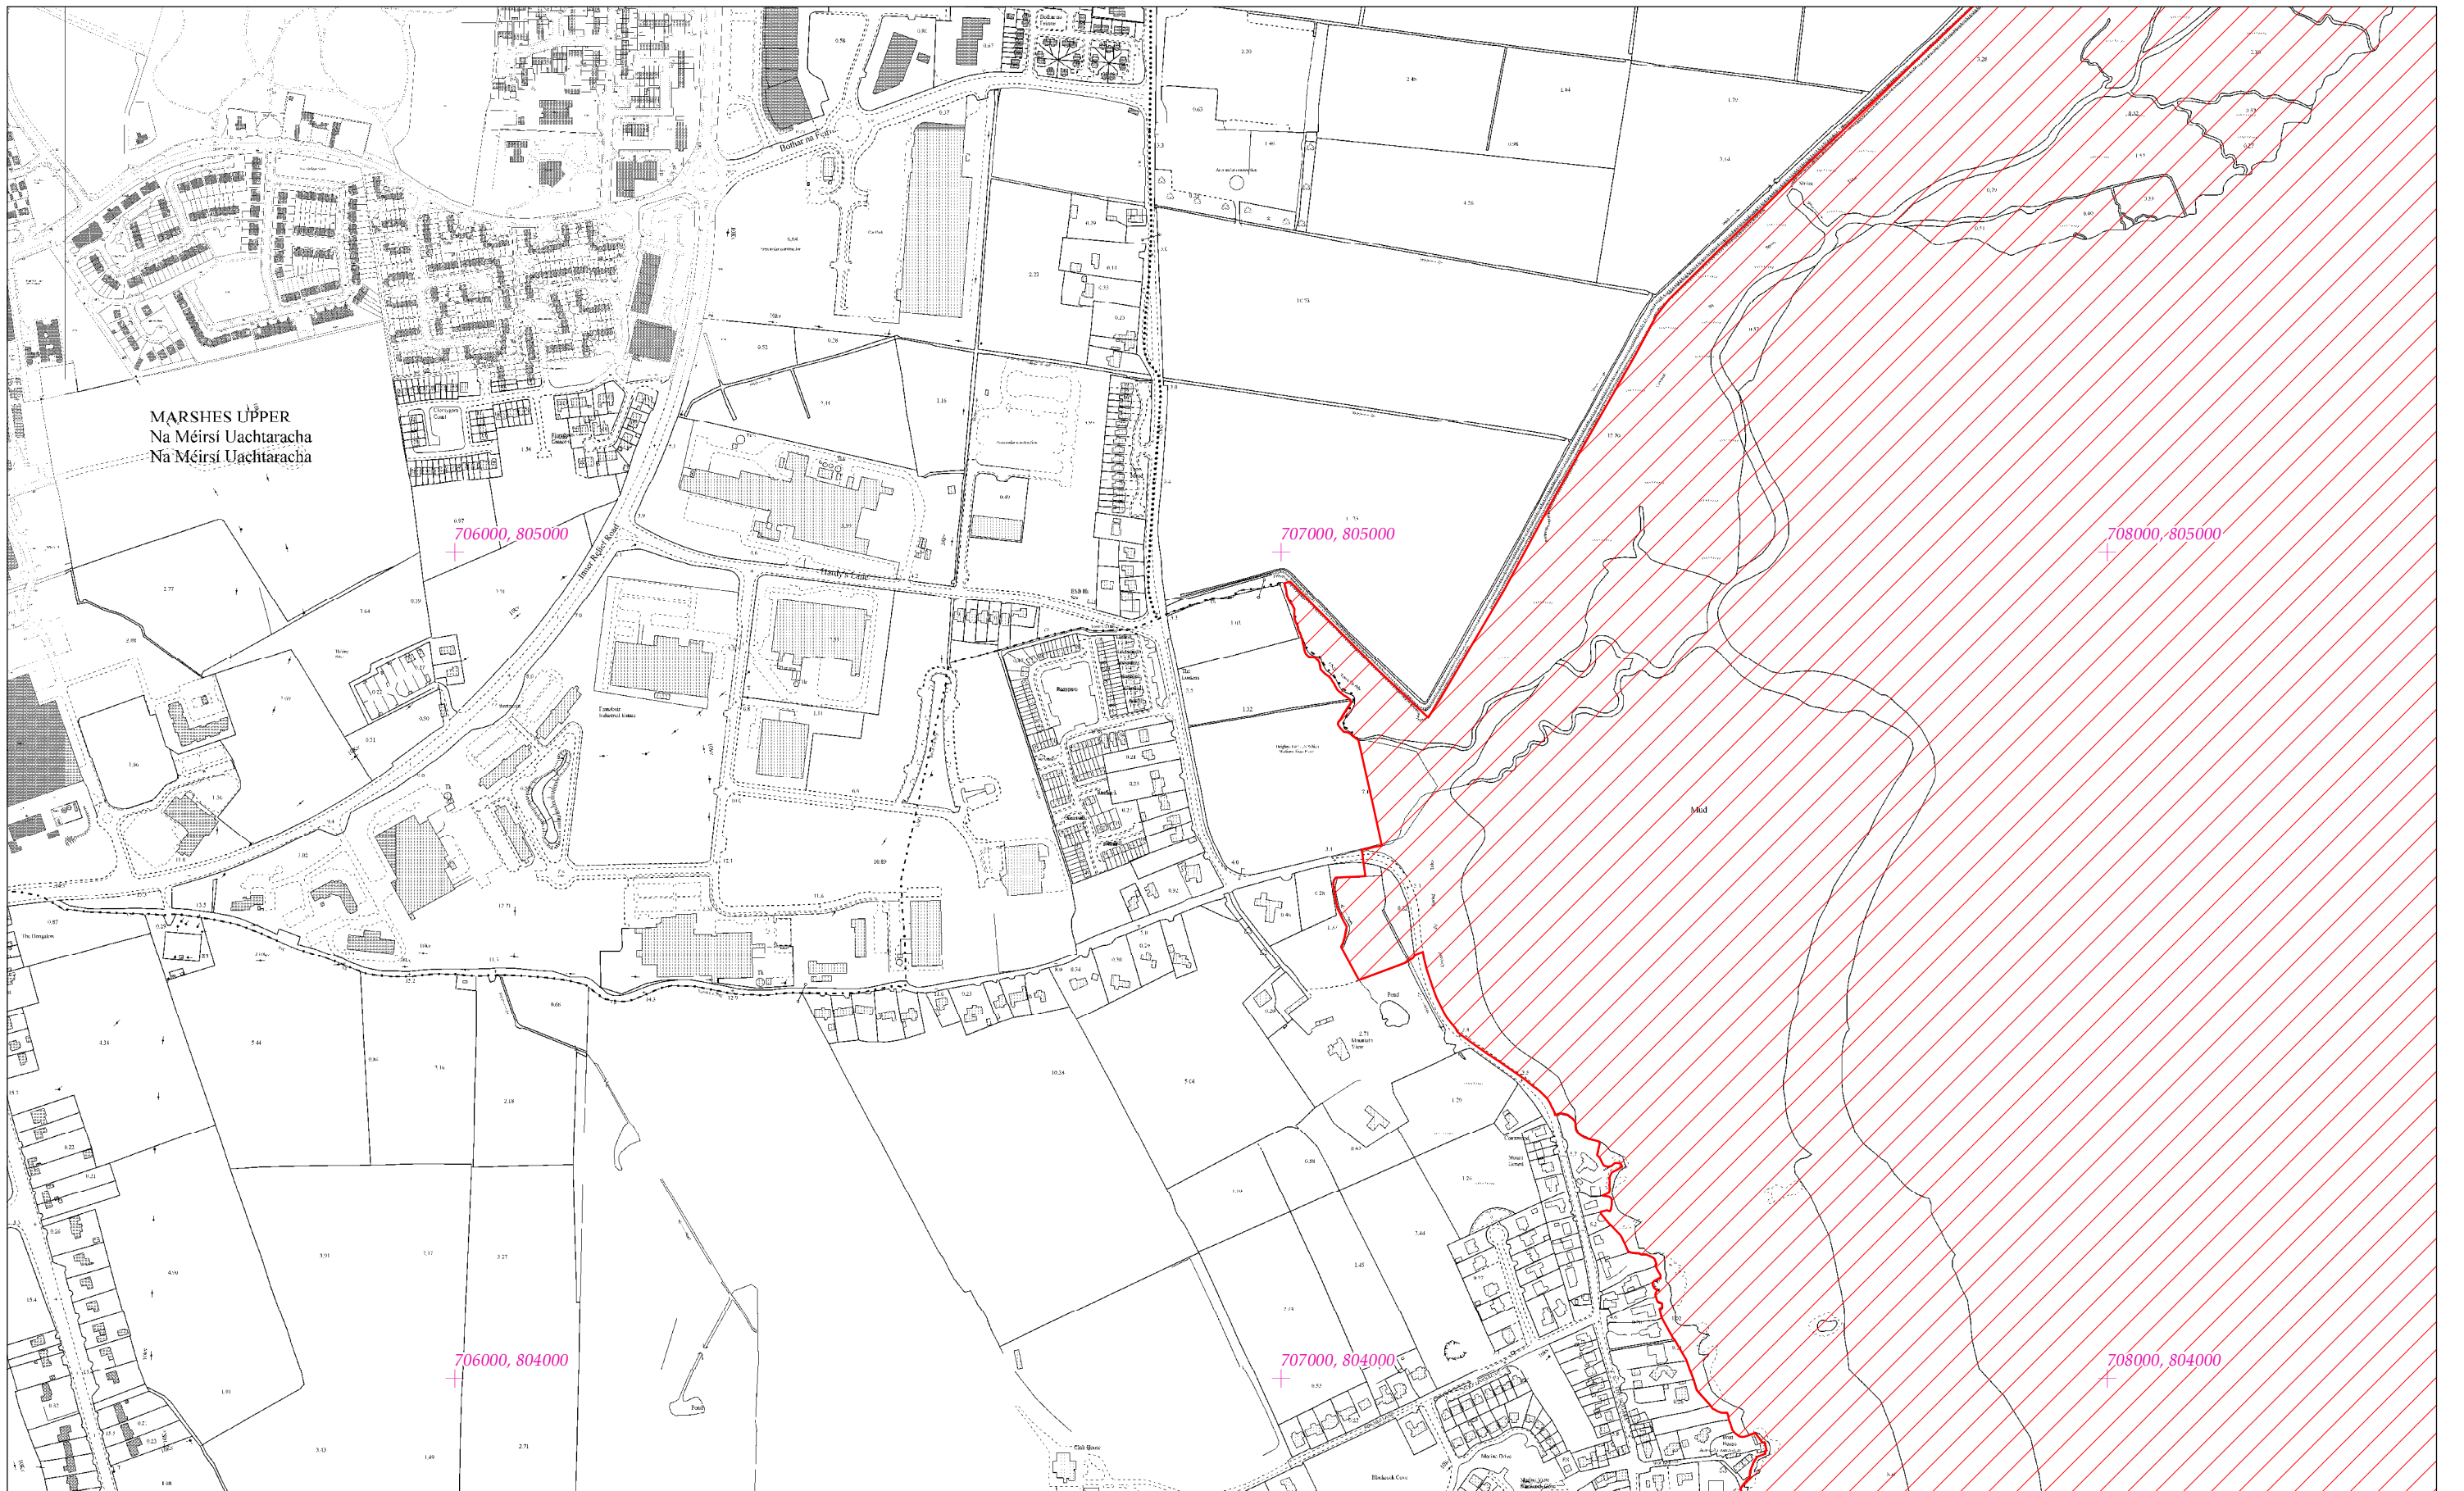

LCS Chuan Dhún Dealgan
Dundalk Bay SAC

1:5000 O.S. TILE 1702b 11 of 43

Scála / Scale 1:7,500

SITE CODE
000455

Leagan / Version: 3.03

Arna chló an / Printed on: 07/11/2019

Rialachán 4(1)(b) / Regulation 4(1)(b)