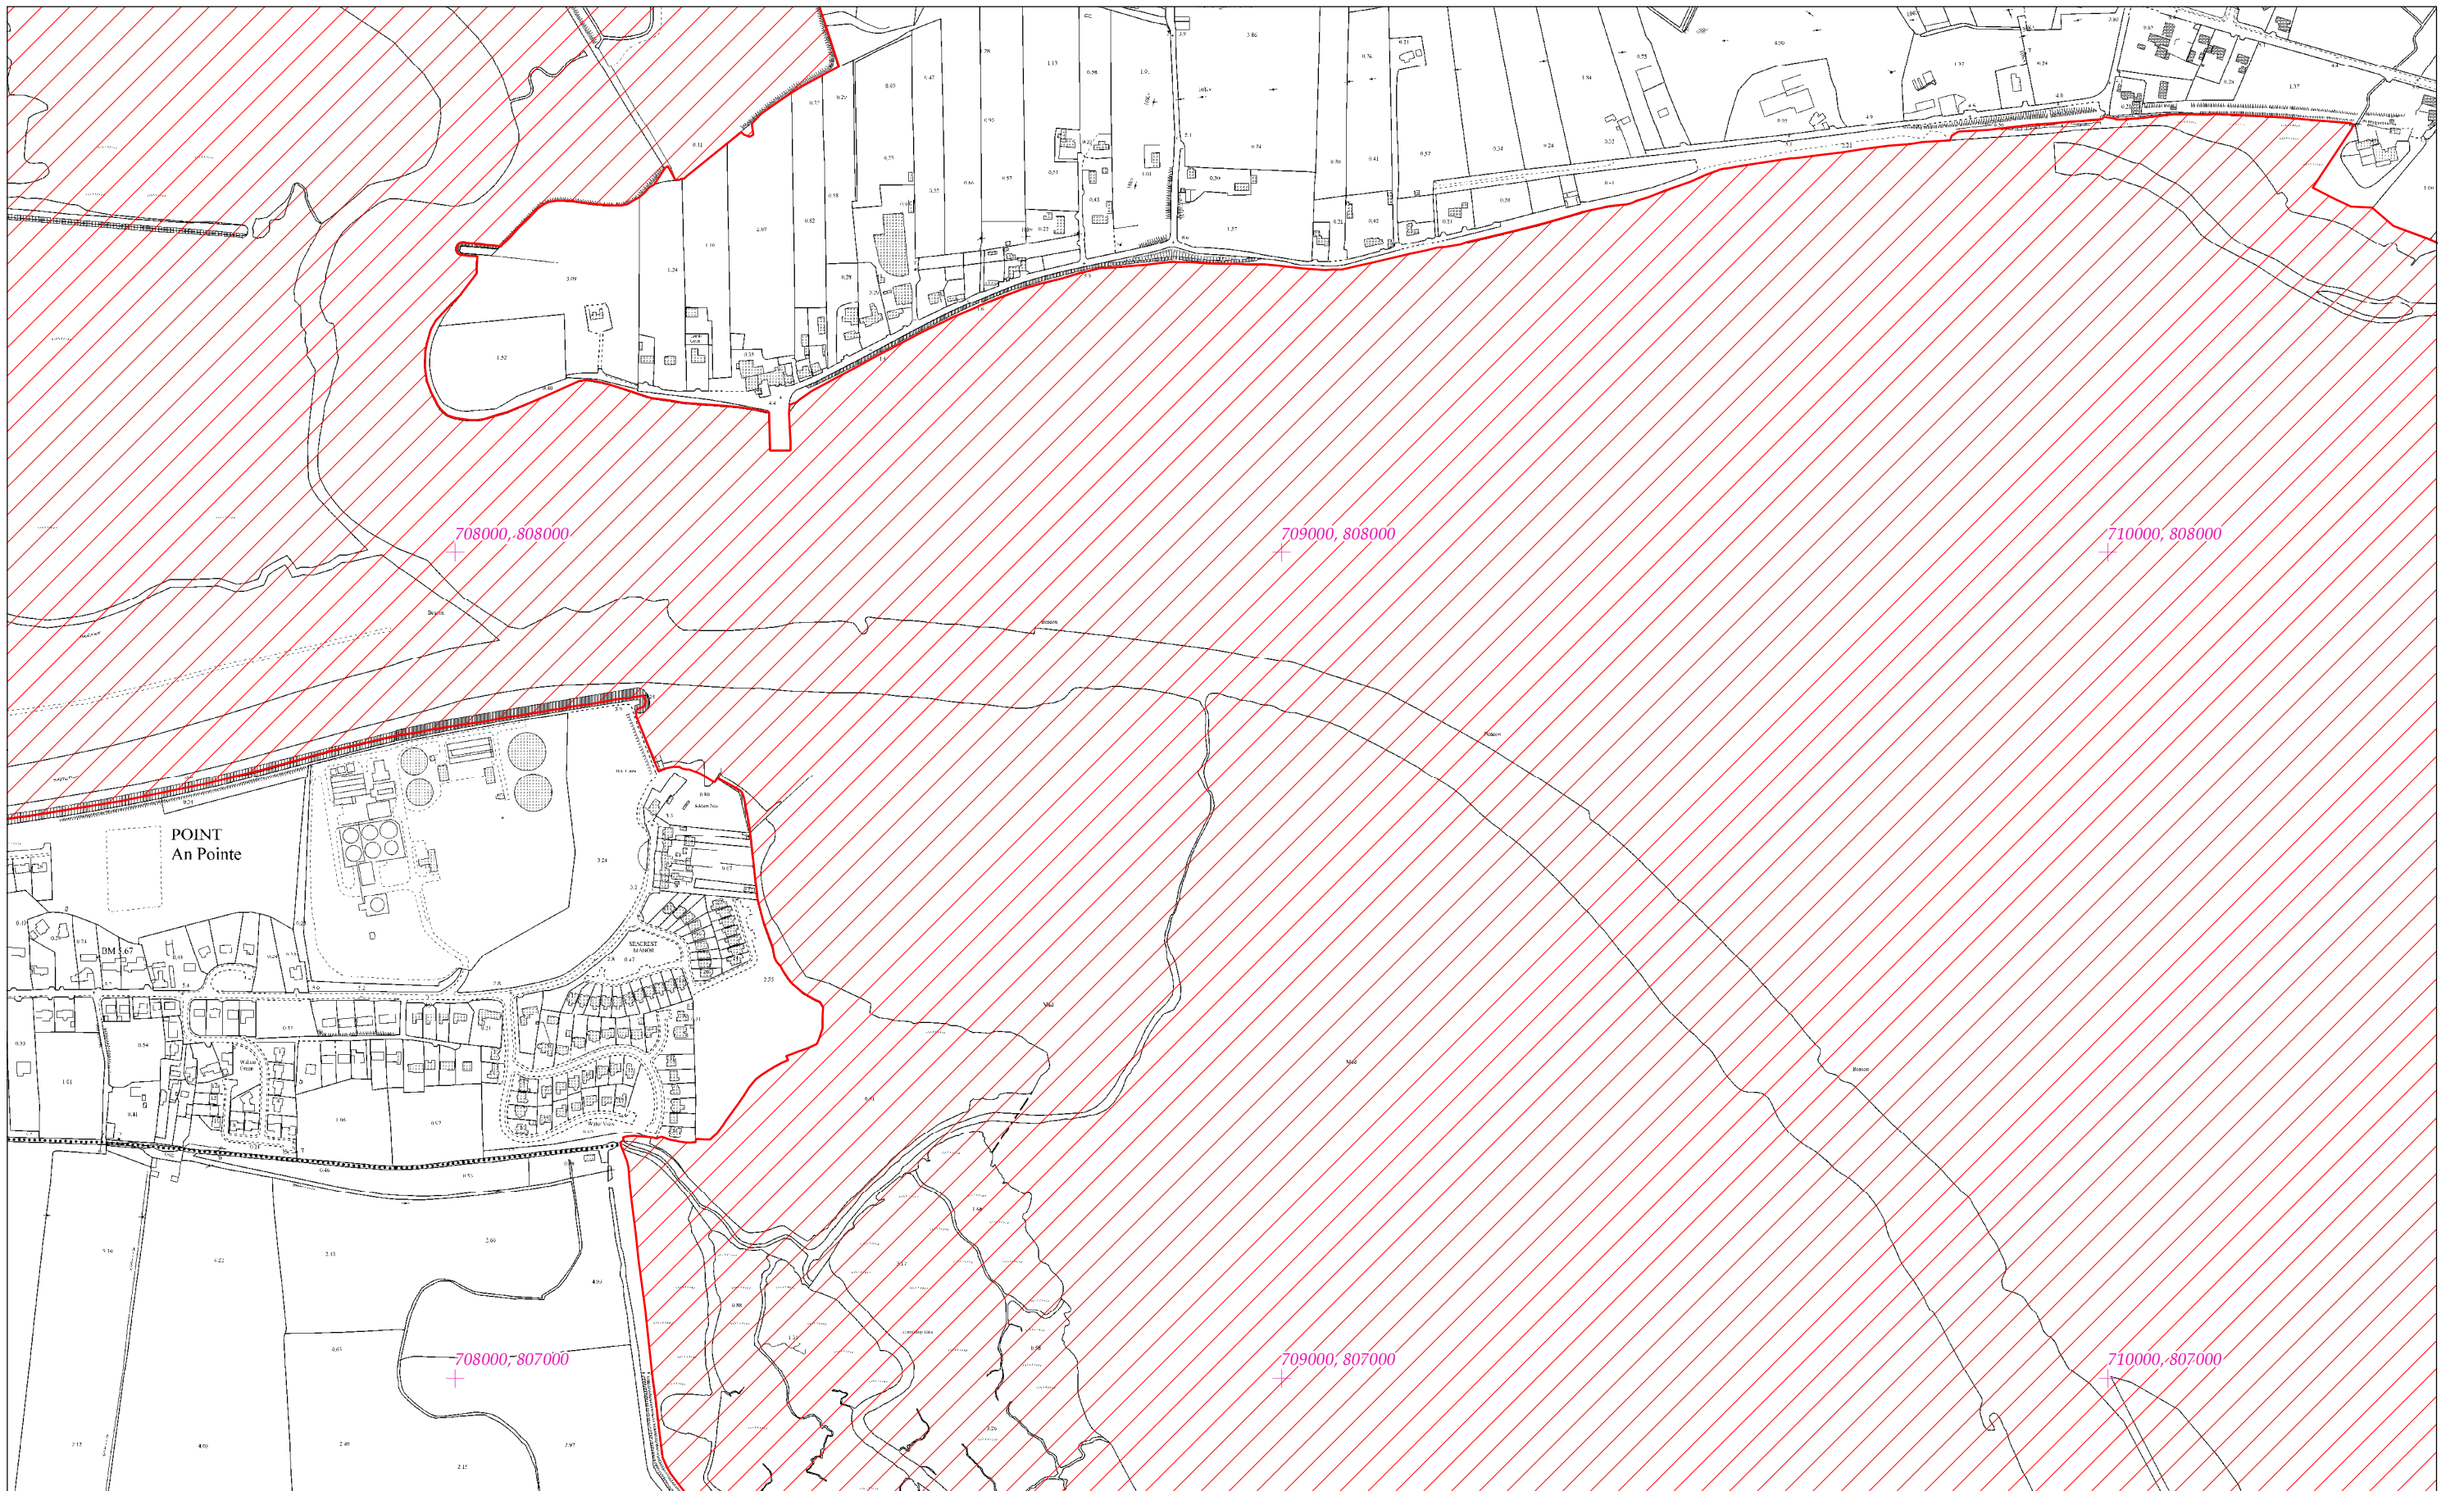

LCS Chuan Dhún Dealgan
Dundalk Bay SAC

1:5000 O.S. TILE 1633b 7 of 43

Scála / Scale 1:7,500

SITE CODE
000455

Leagan / Version: 3.03

Arna chló an / Printed on: 07/11/2019

Rialachán 4(1)(b) / Regulation 4(1)(b)