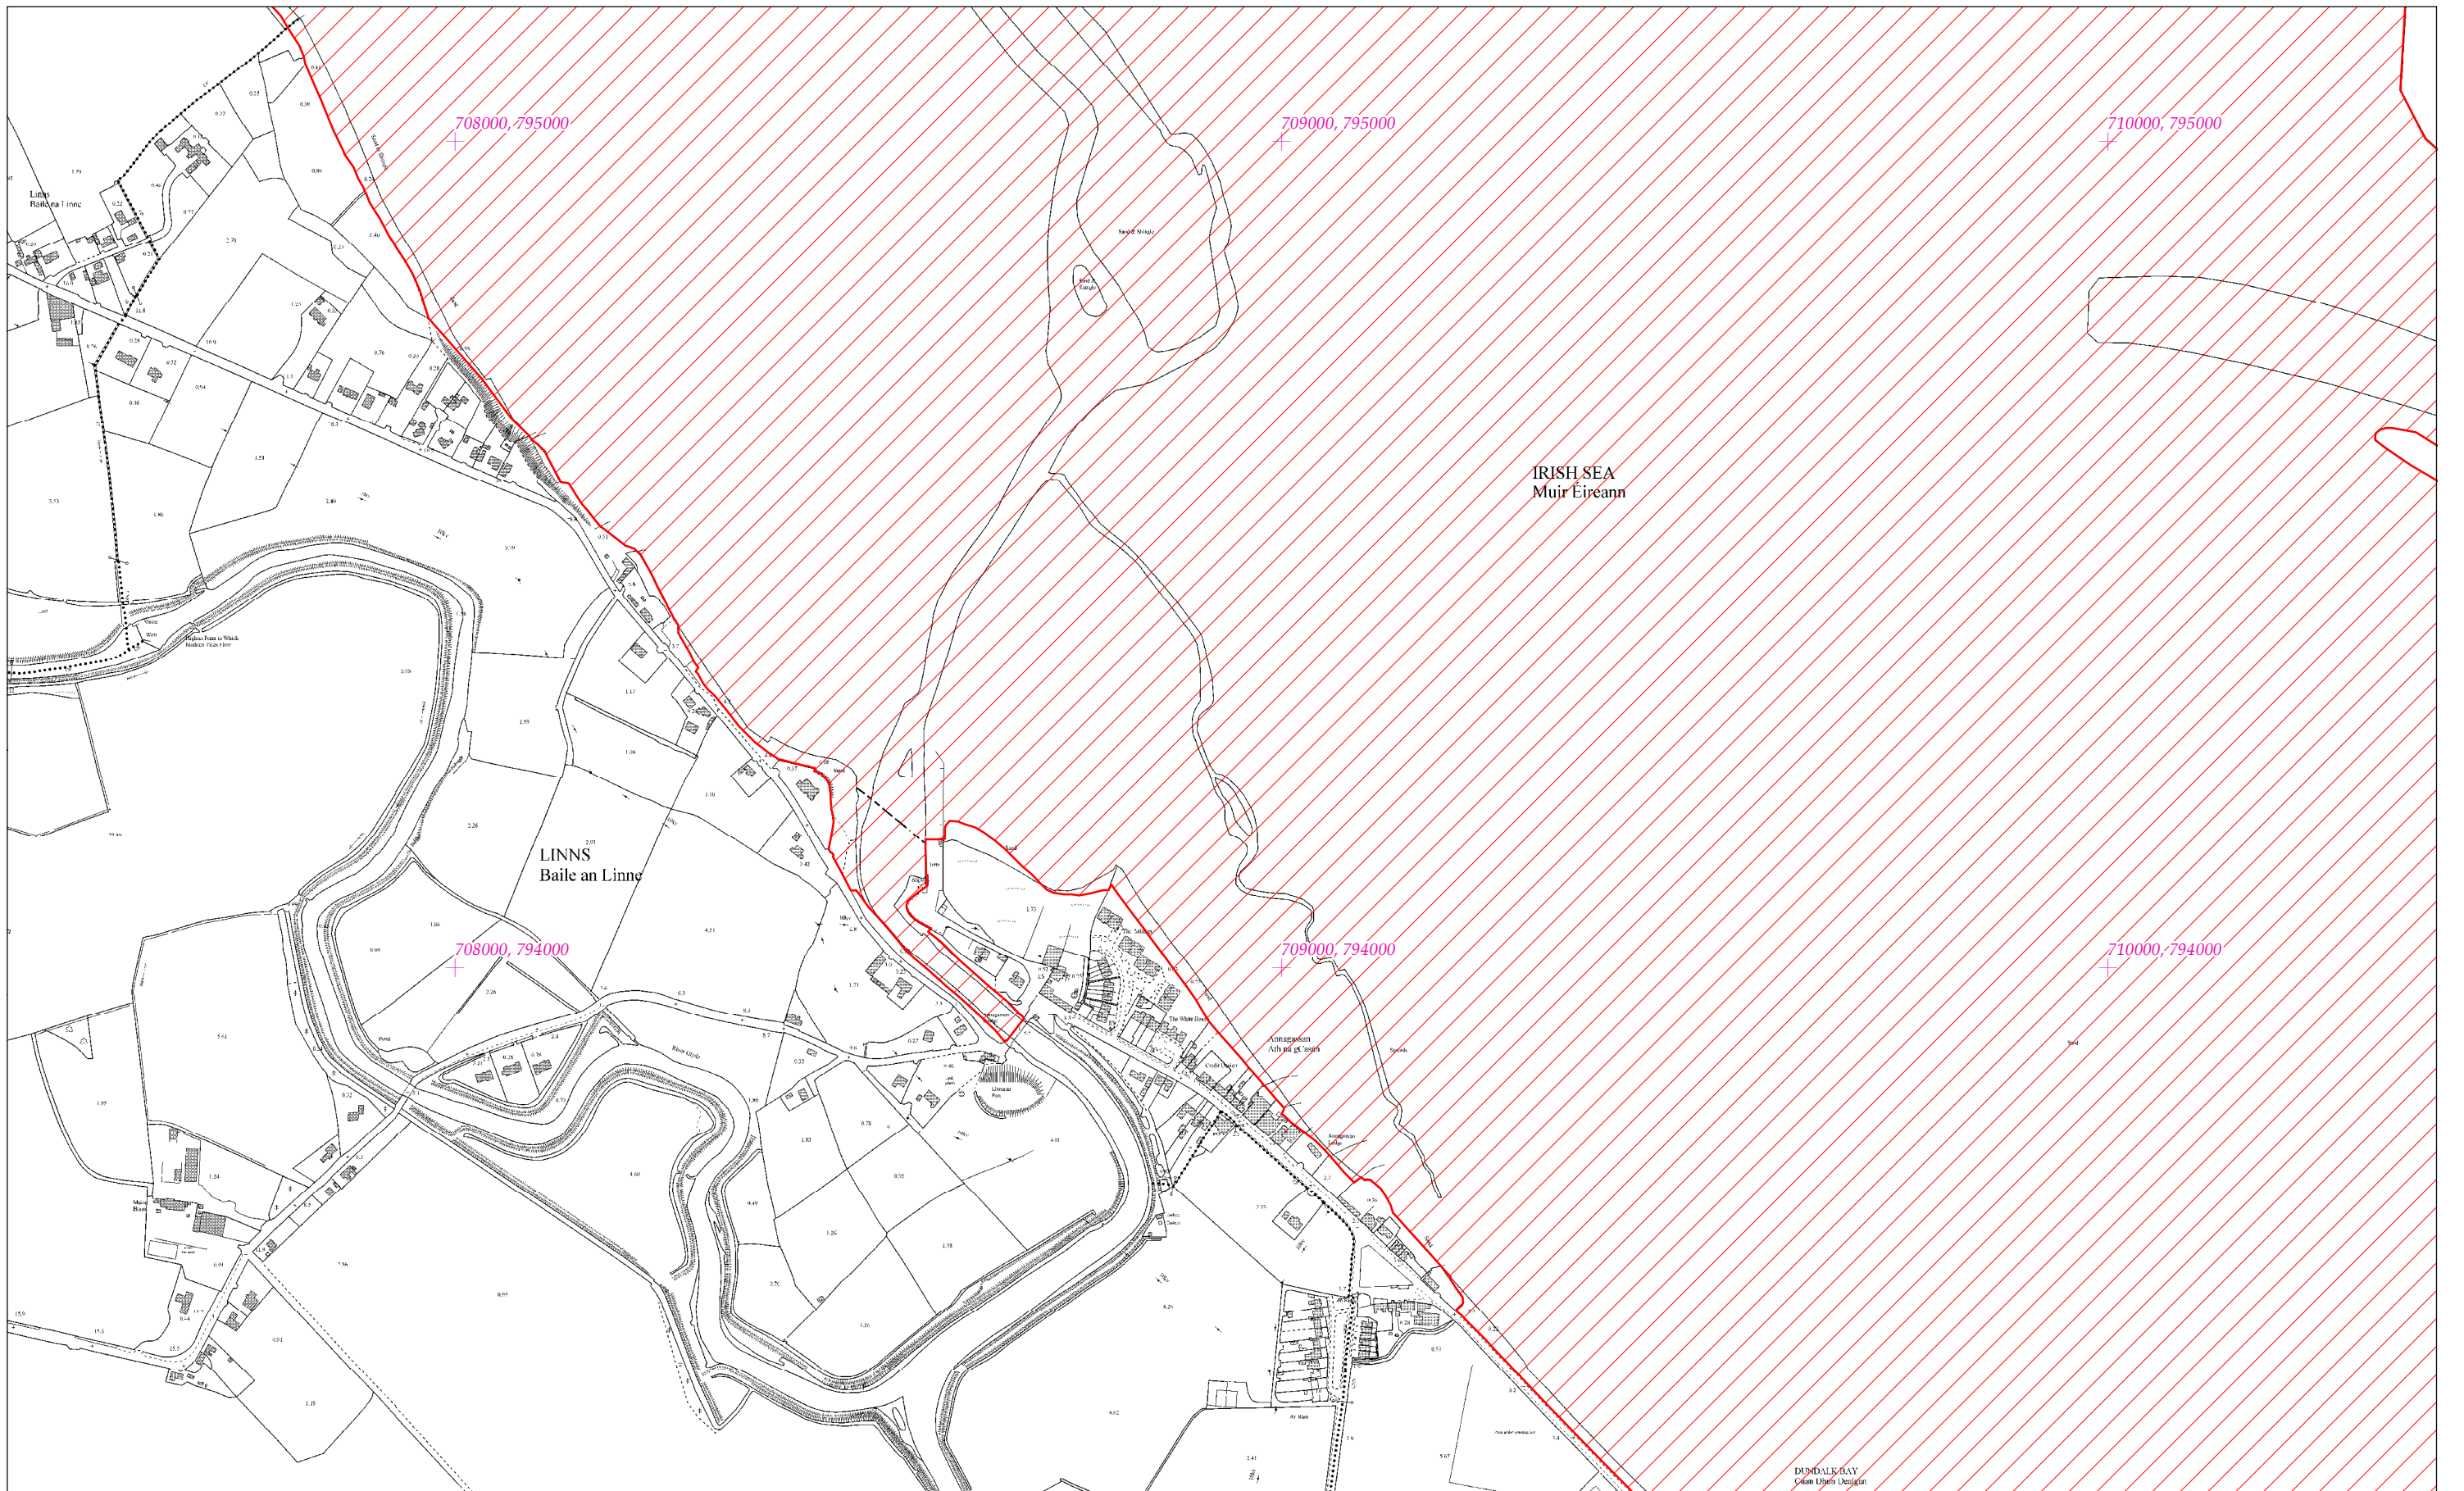

LCS Chuan Dhún Dealgan
Dundalk Bay SAC

1:5000 O.S. TILE 1953b 29 of 43

Scála / Scale 1:7,500

SITE CODE
000455

Leagan / Version: 3.03

Arna chló an / Printed on: 07/11/2019

Rialachán 4(1)(b) / Regulation 4(1)(b)