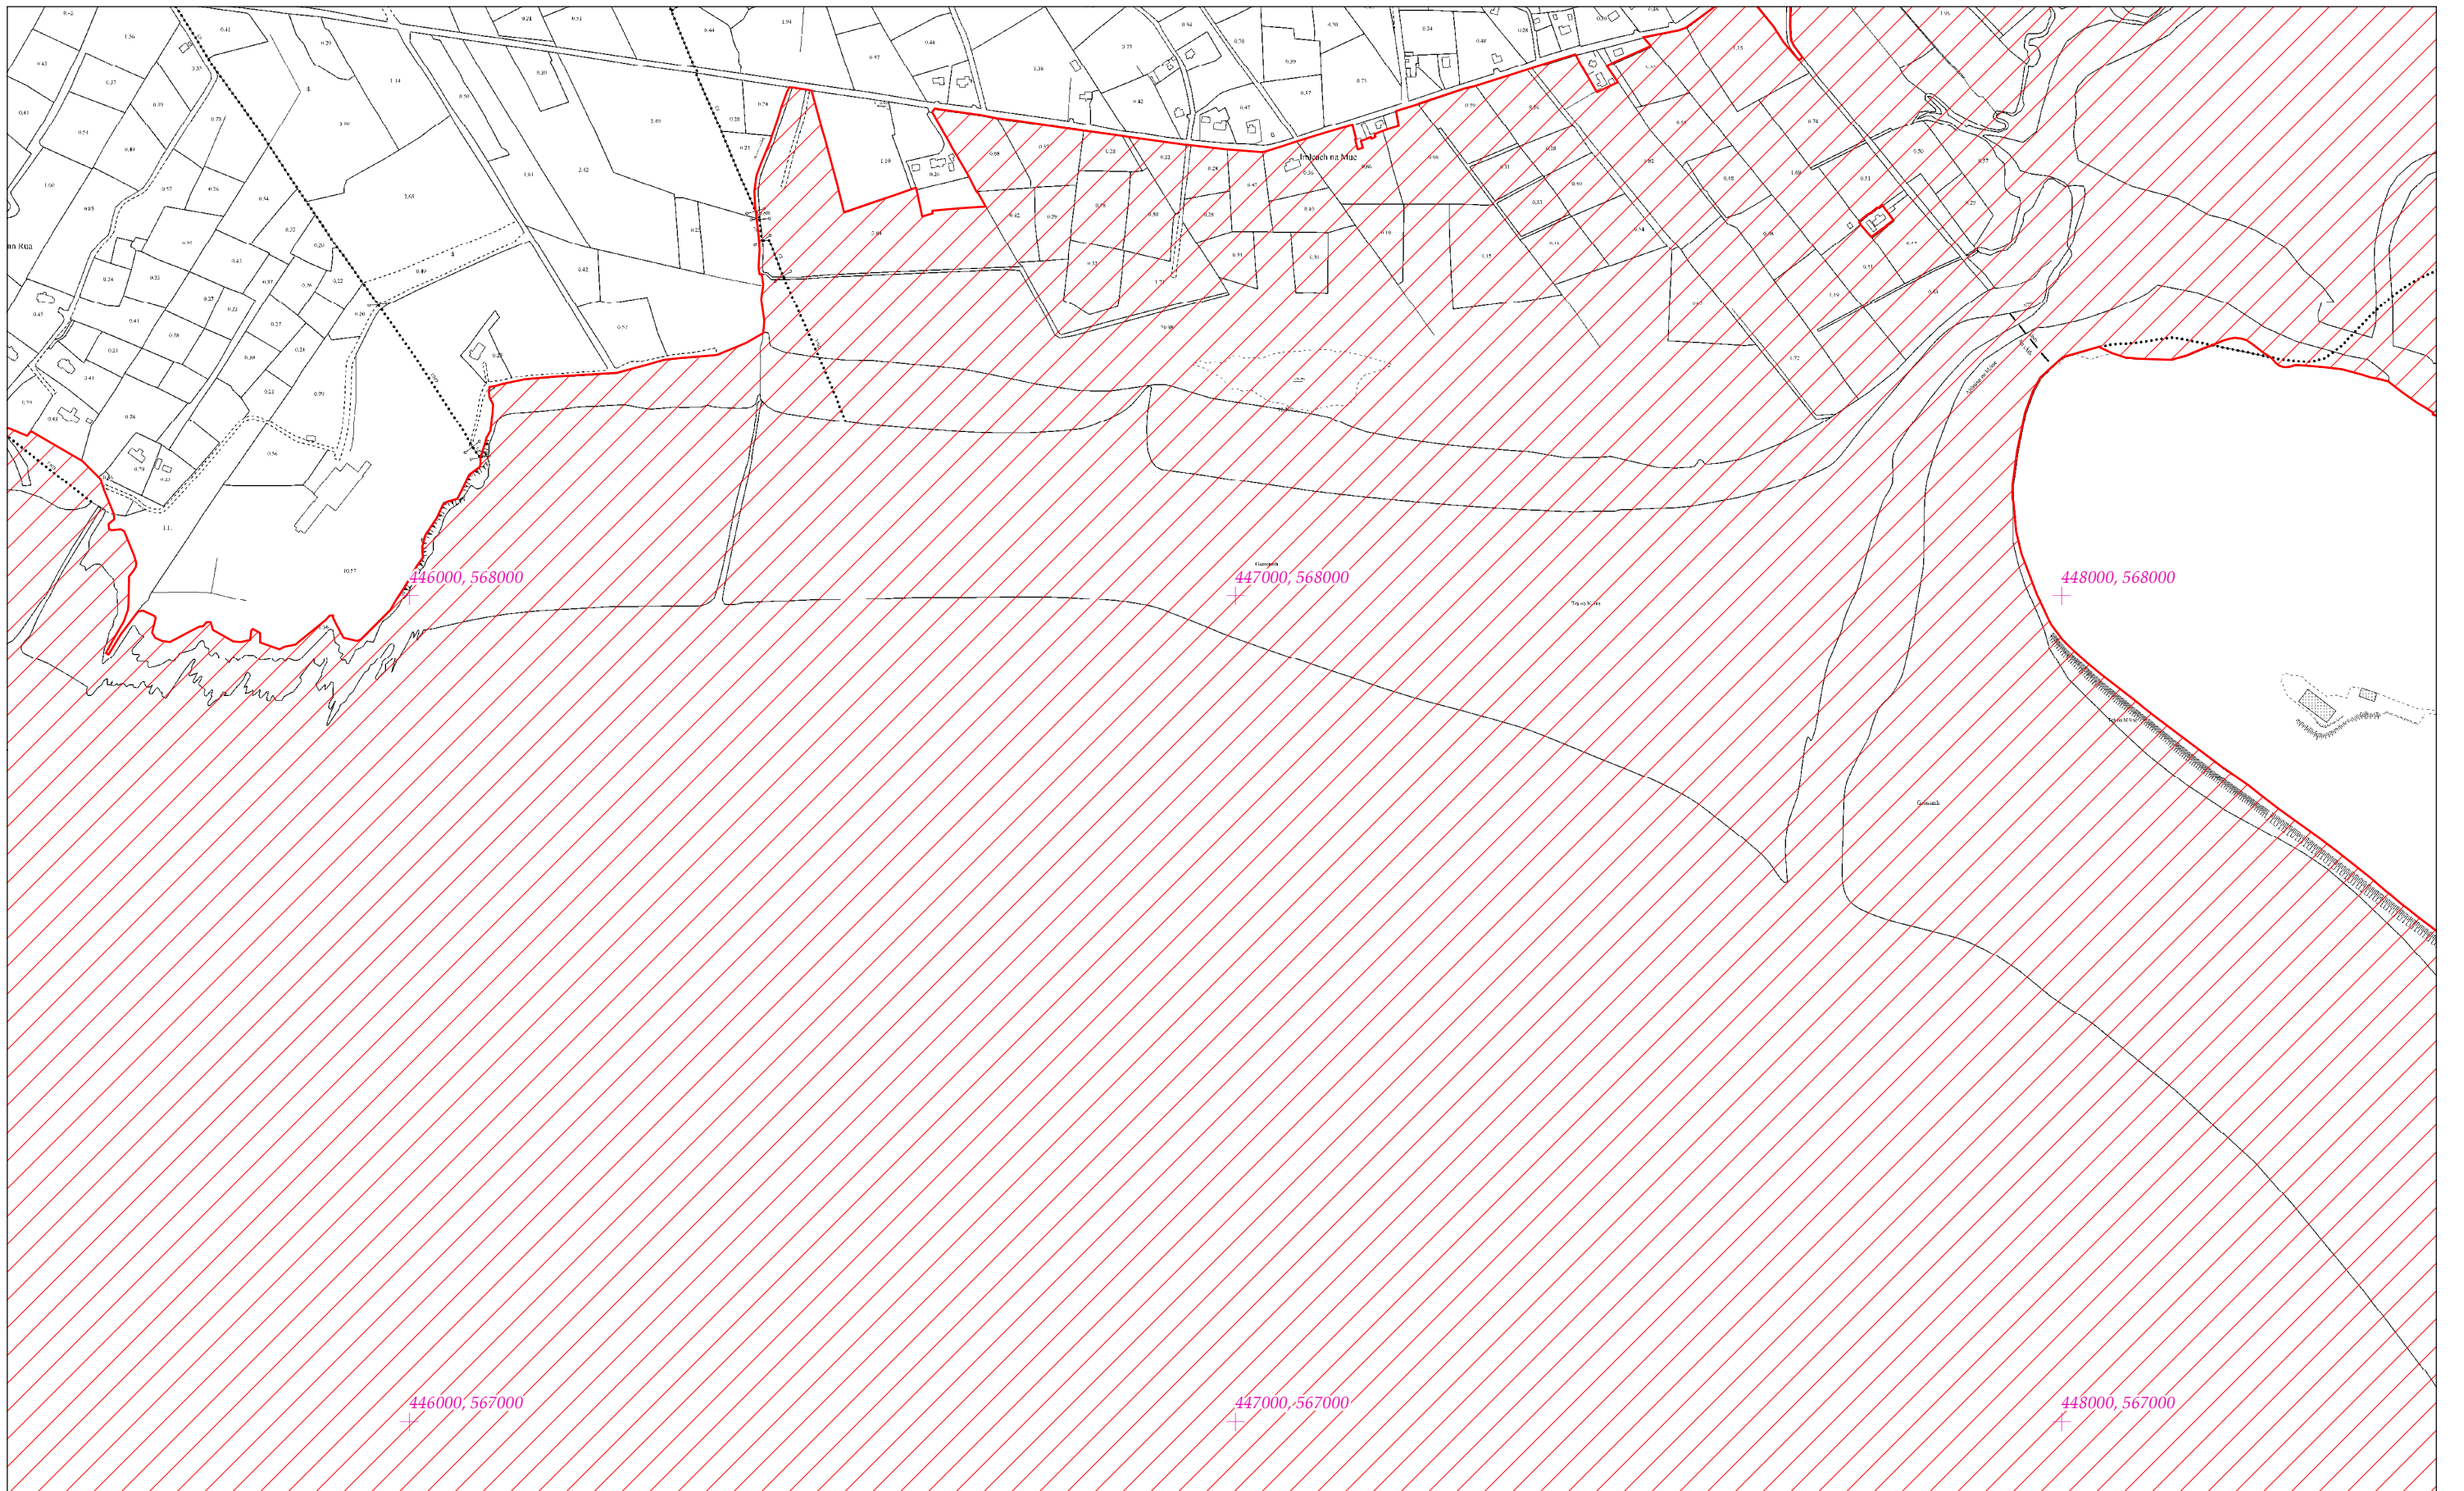

LCS Bhá na Scealg agus Inbhear na hUíne
Ballinskelligs Bay and Inny Estuary SAC
1:5000 O.S. TILE 6397c 4 of 20

Scála / Scale 1:7,500

SITE CODE
000335

Leagan / Version: 3.02

Arna chló an / Printed on: 20/03/2018