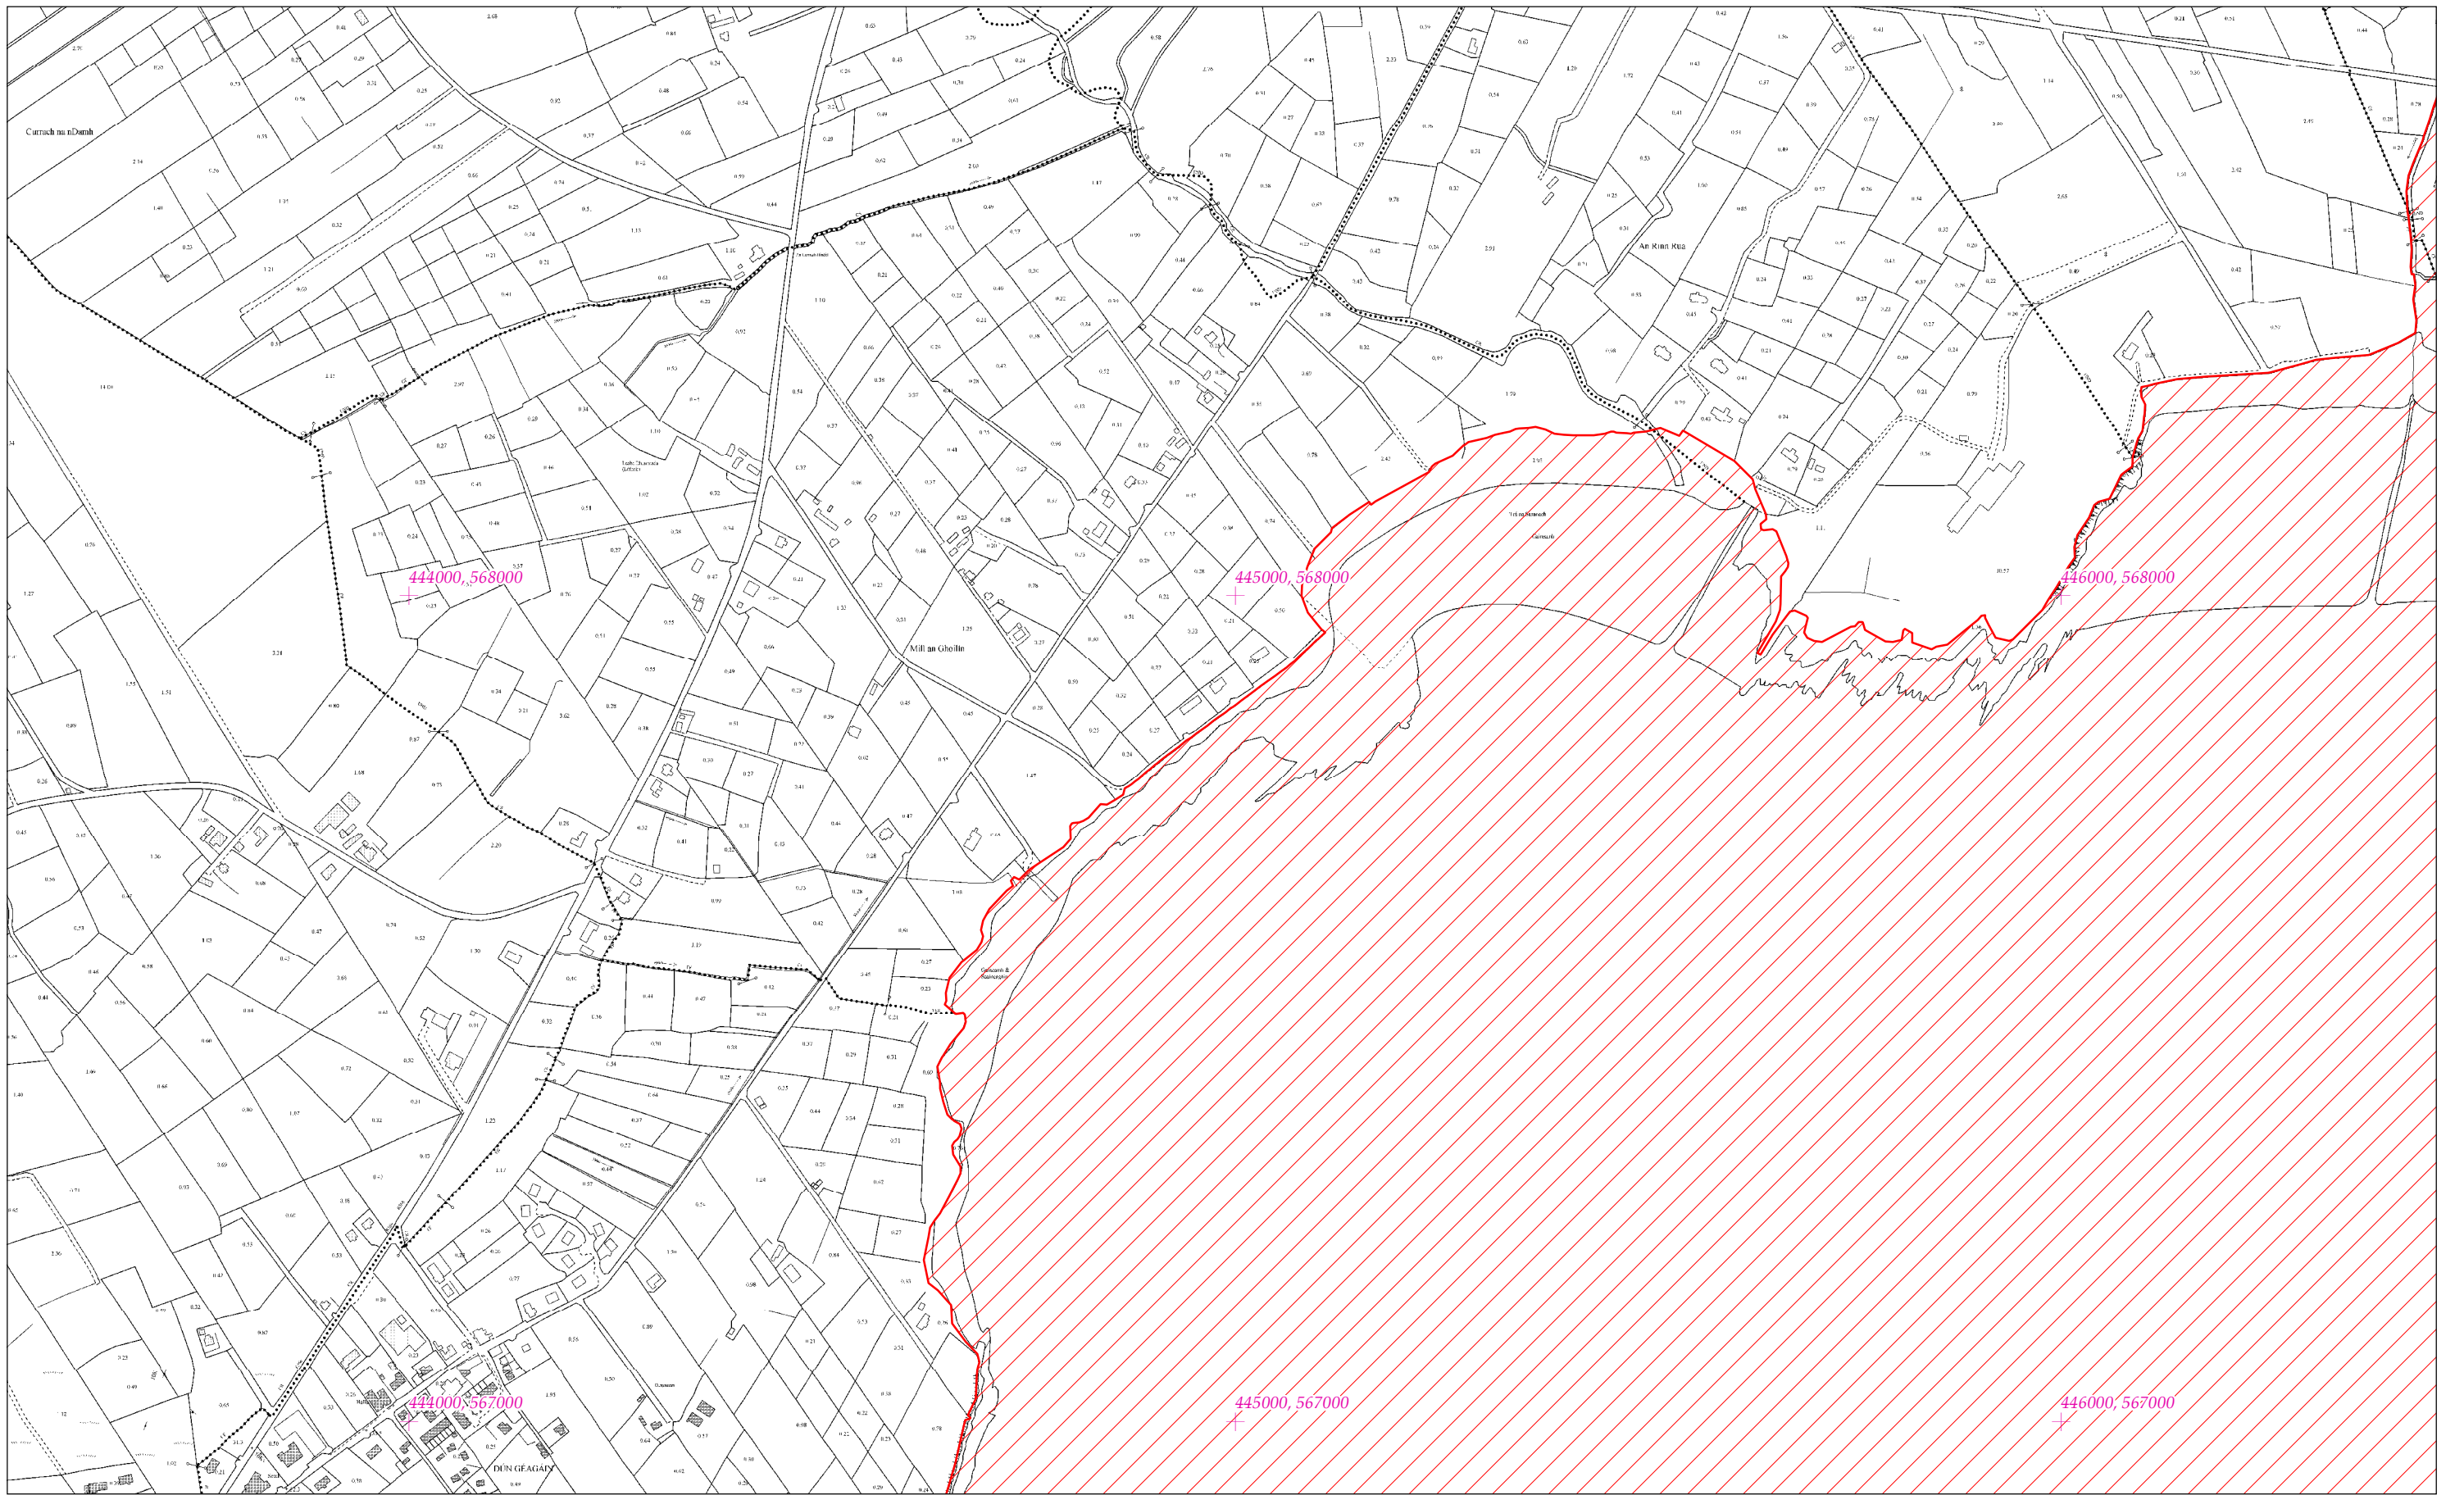

LCS Bhá na Scealg agus Inbhear na hUíne
Ballinskelligs Bay and Inny Estuary SAC
1:5000 O.S. TILE 6397b 3 of 20

Scála / Scale 1:7,500

SITE CODE
000335

Leagan / Version: 3.02

Arna chló an / Printed on: 20/03/2018