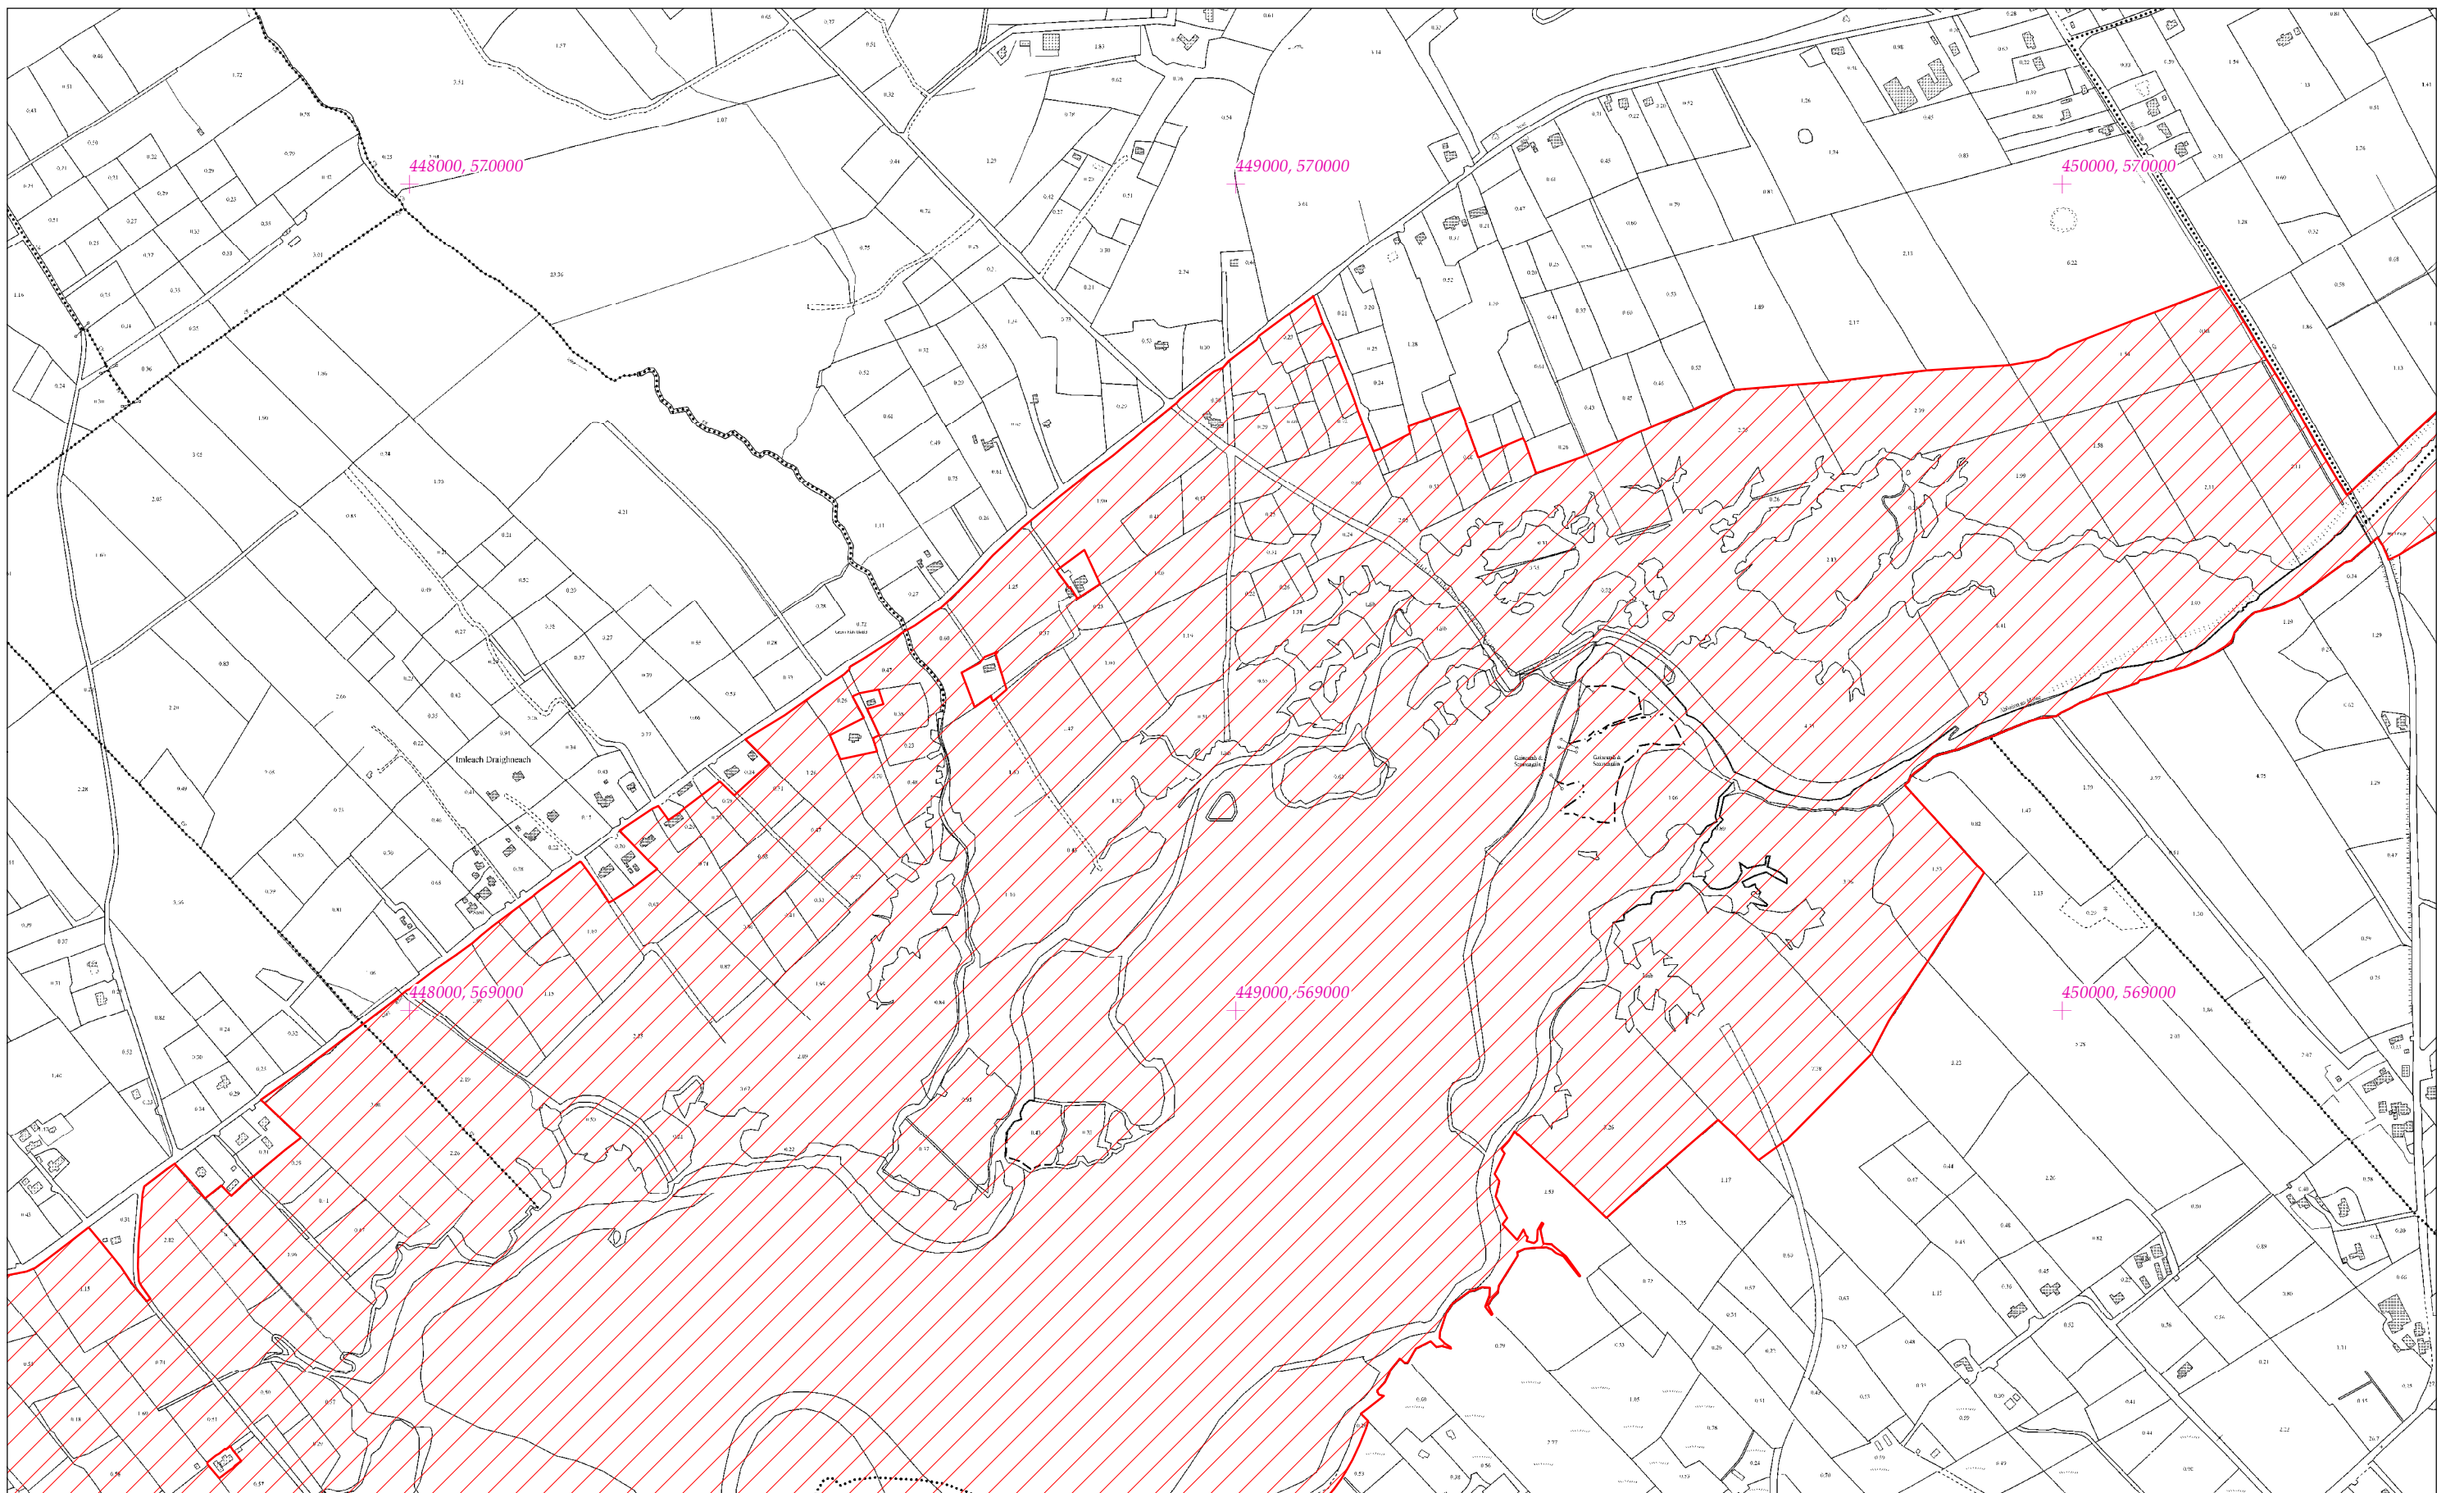

LCS Bhá na Scealg agus Inbhear na hUíne
Ballinskelligs Bay and Inny Estuary SAC
1:5000 O.S. TILE 6397d 5 of 20

Scála / Scale 1:7,500

SITE CODE
000335

Leagan / Version: 3.02

Arna chló an / Printed on: 20/03/2018