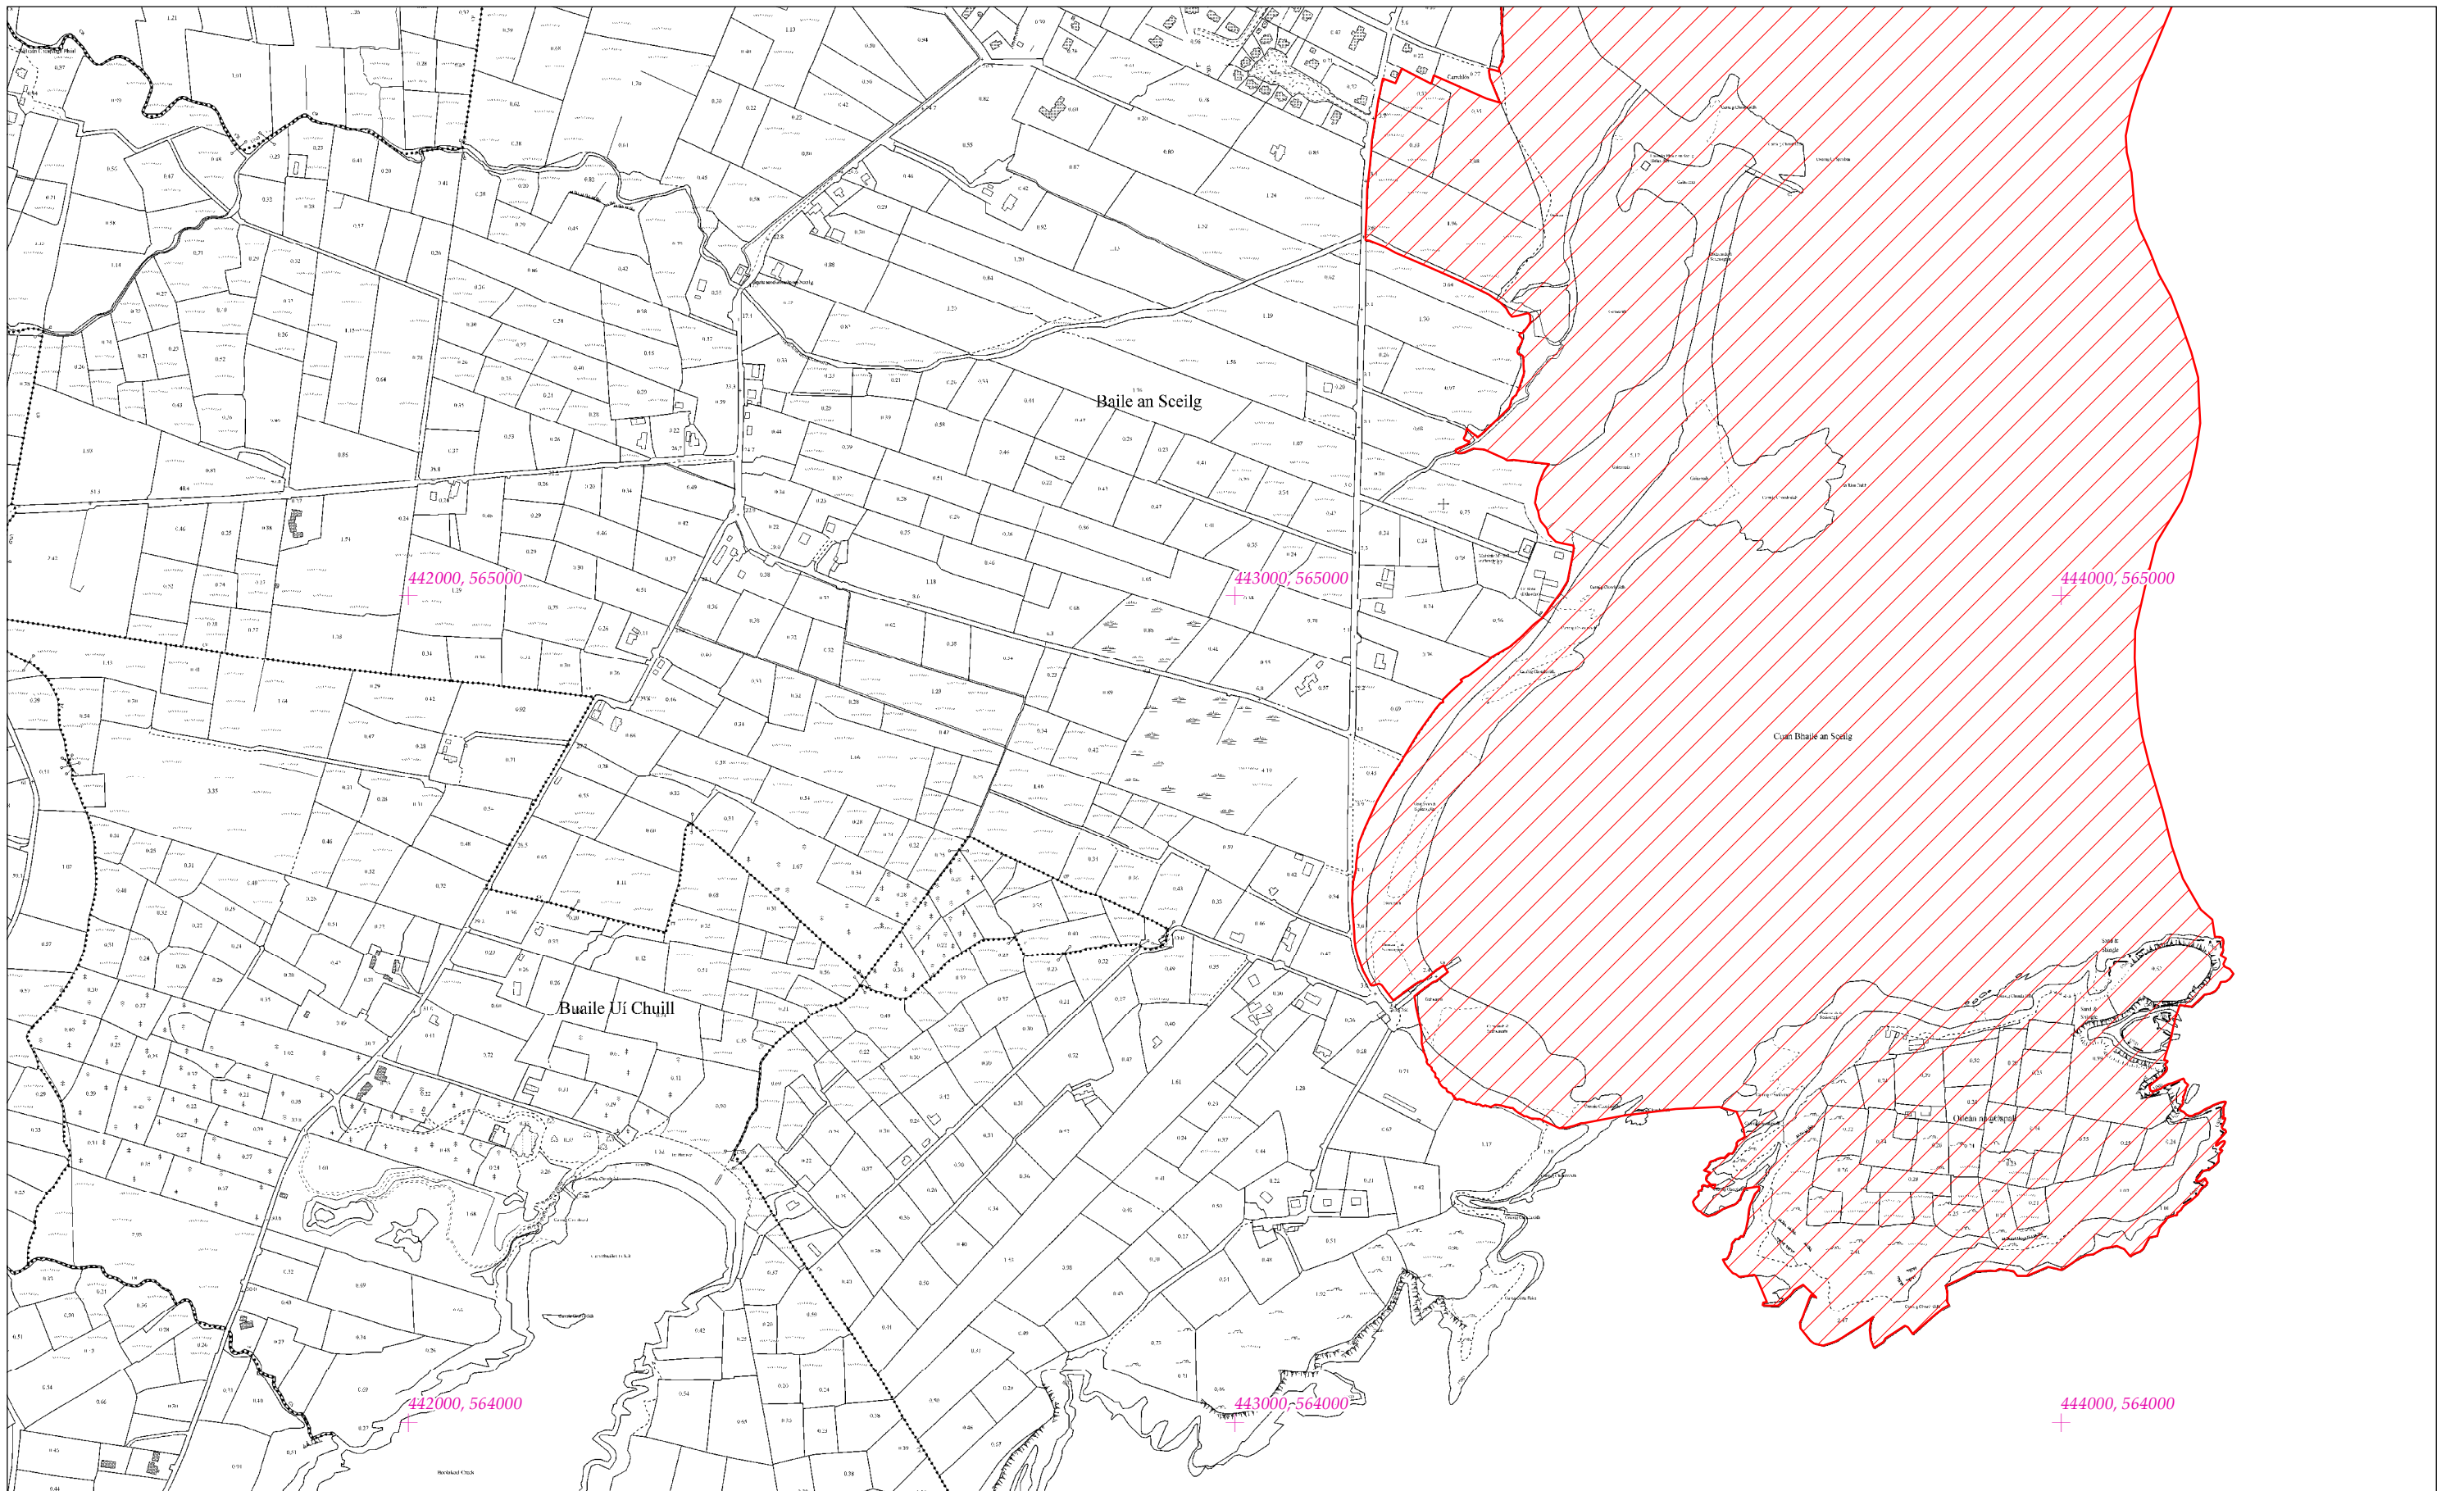

LCS Bhá na Scealg agus Inbhear na hUíne
Ballinskelligs Bay and Inny Estuary SAC
1:5000 O.S. TILE 6439b 9 of 20

Scála / Scale 1:7,500

SITE CODE
000335

Leagan / Version: 3.02

Arna chlón an / Printed on: 20/03/2018