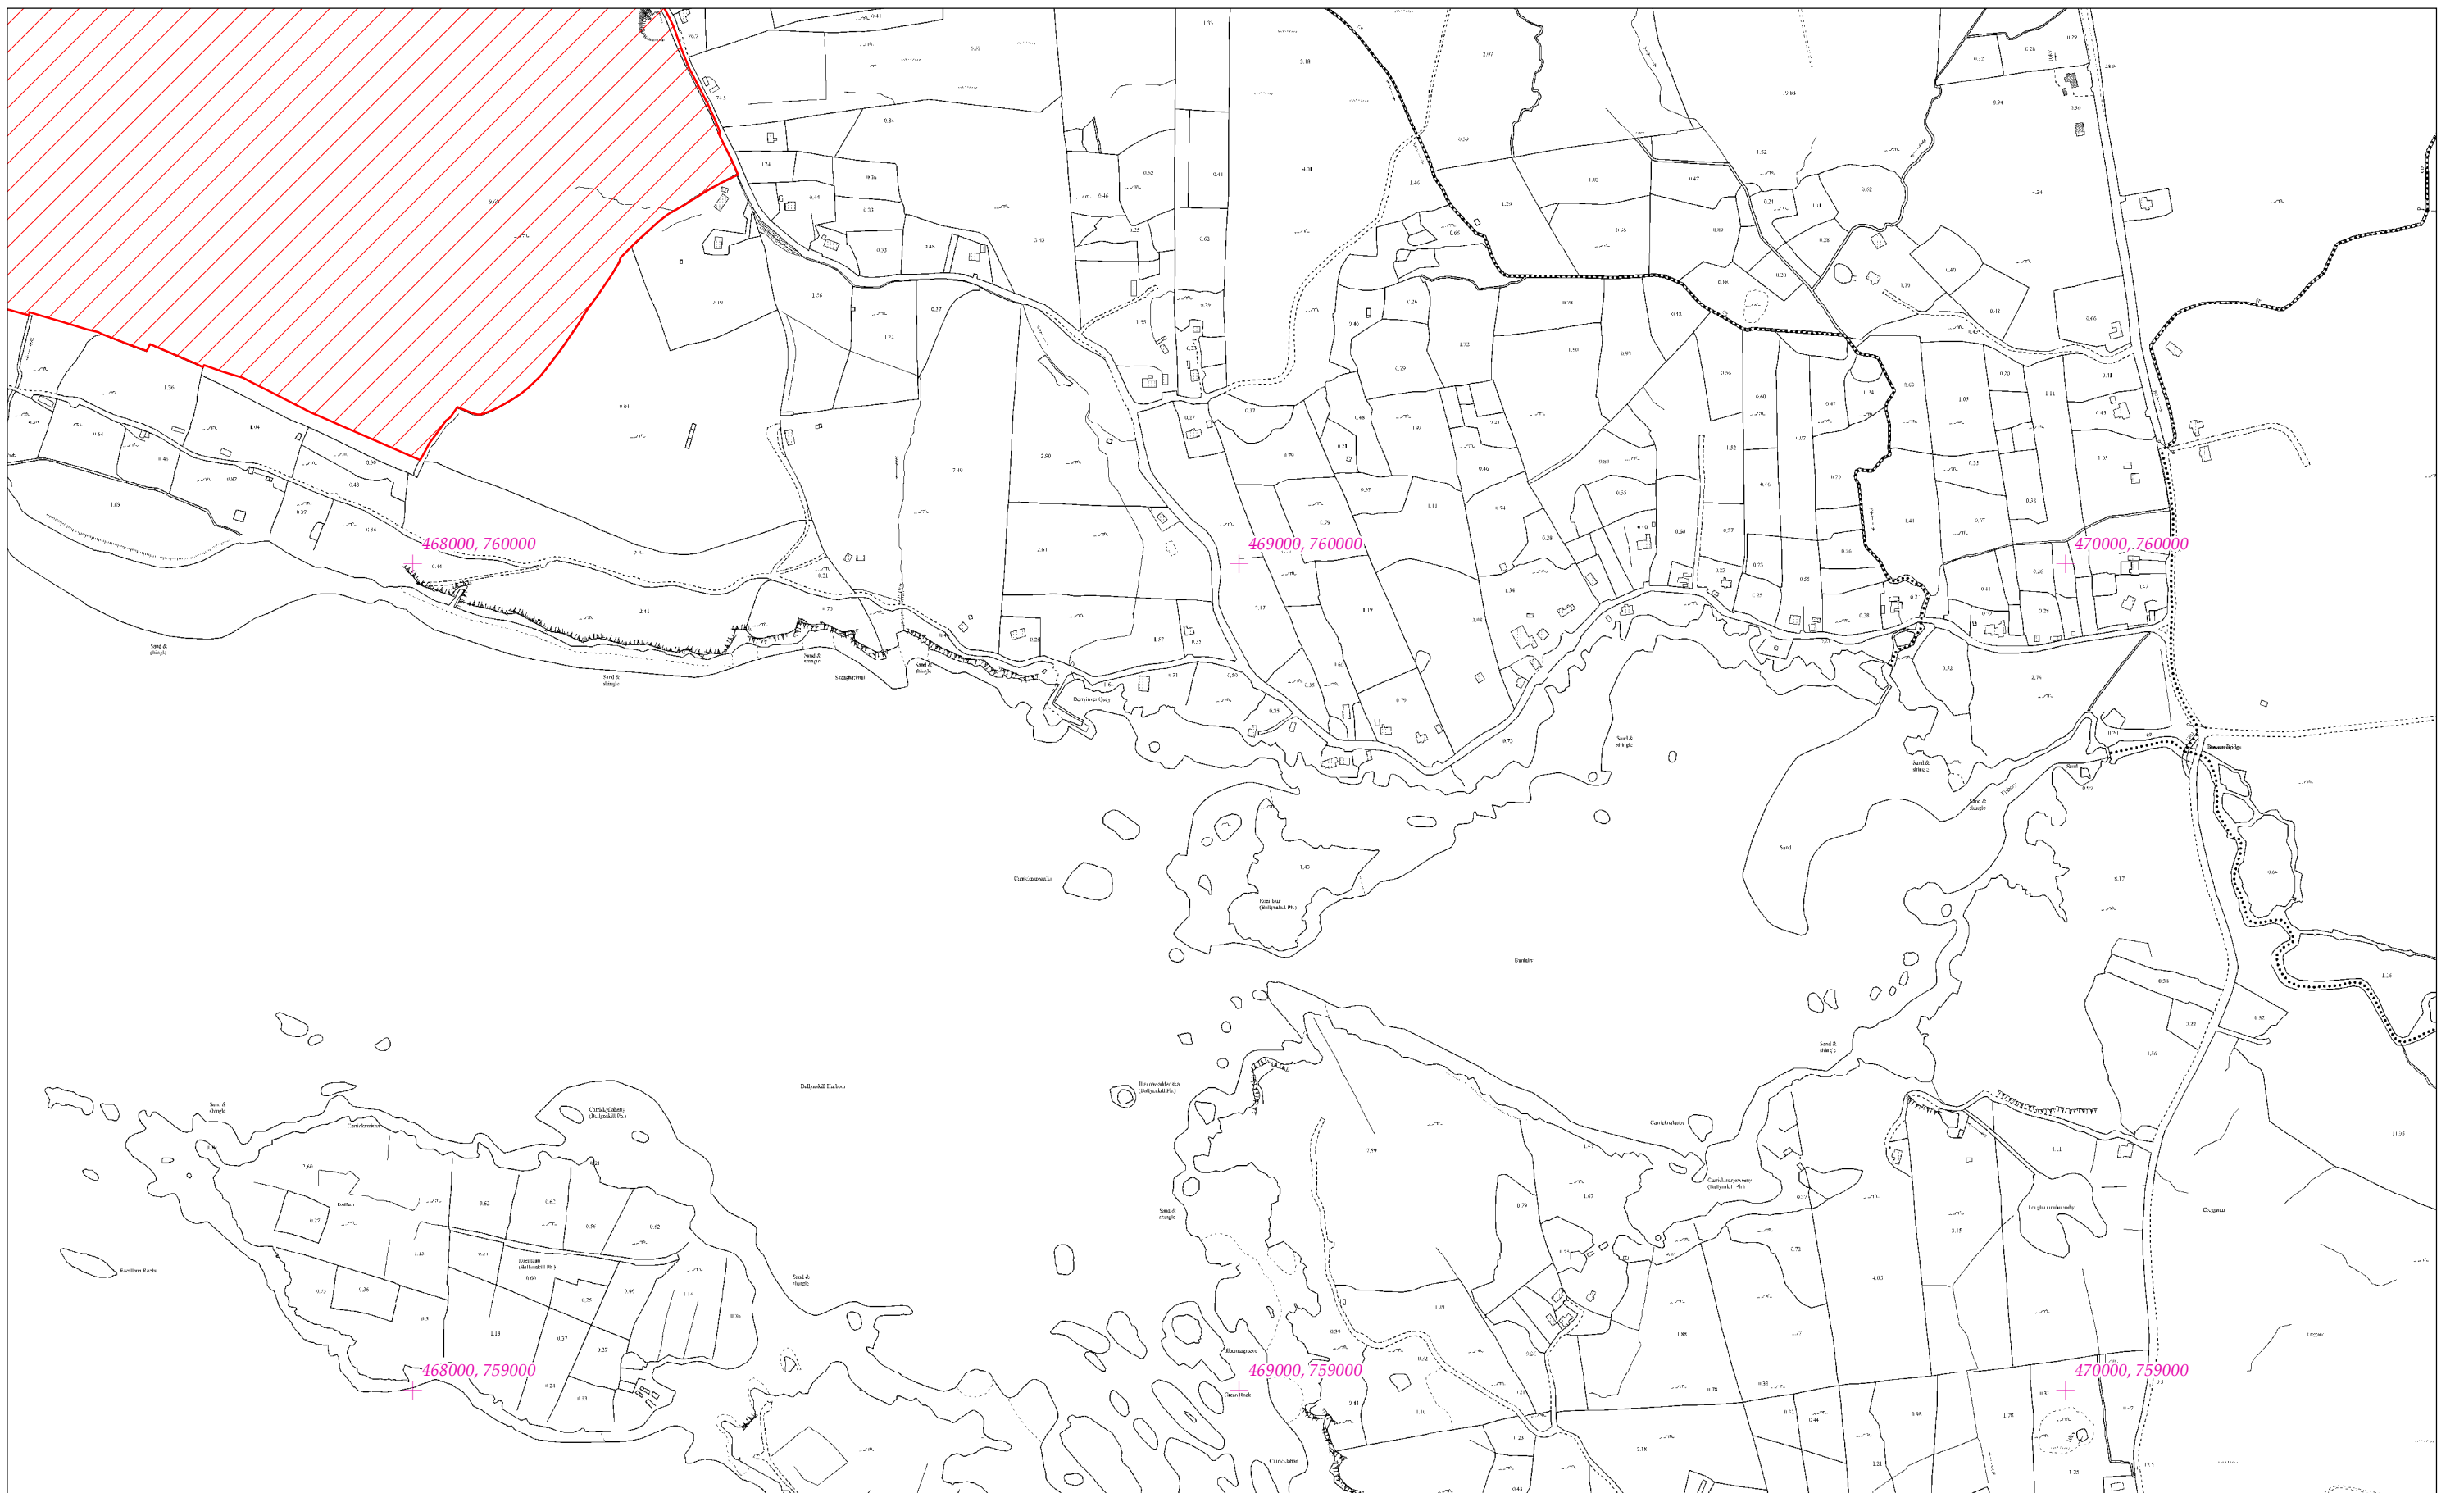

LCS Chnoc Leitreach
Tully Mountain SAC
1:5000 O.S. TILE 2588a 6 of 7

SITE CODE
000330

Scála / Scale 1:7,500

Leagan / Version: 3.01

Arna chló an / Printed on: 16/05/2017

Rialachán 4(1)(b) / Regulation 4(1)(b)