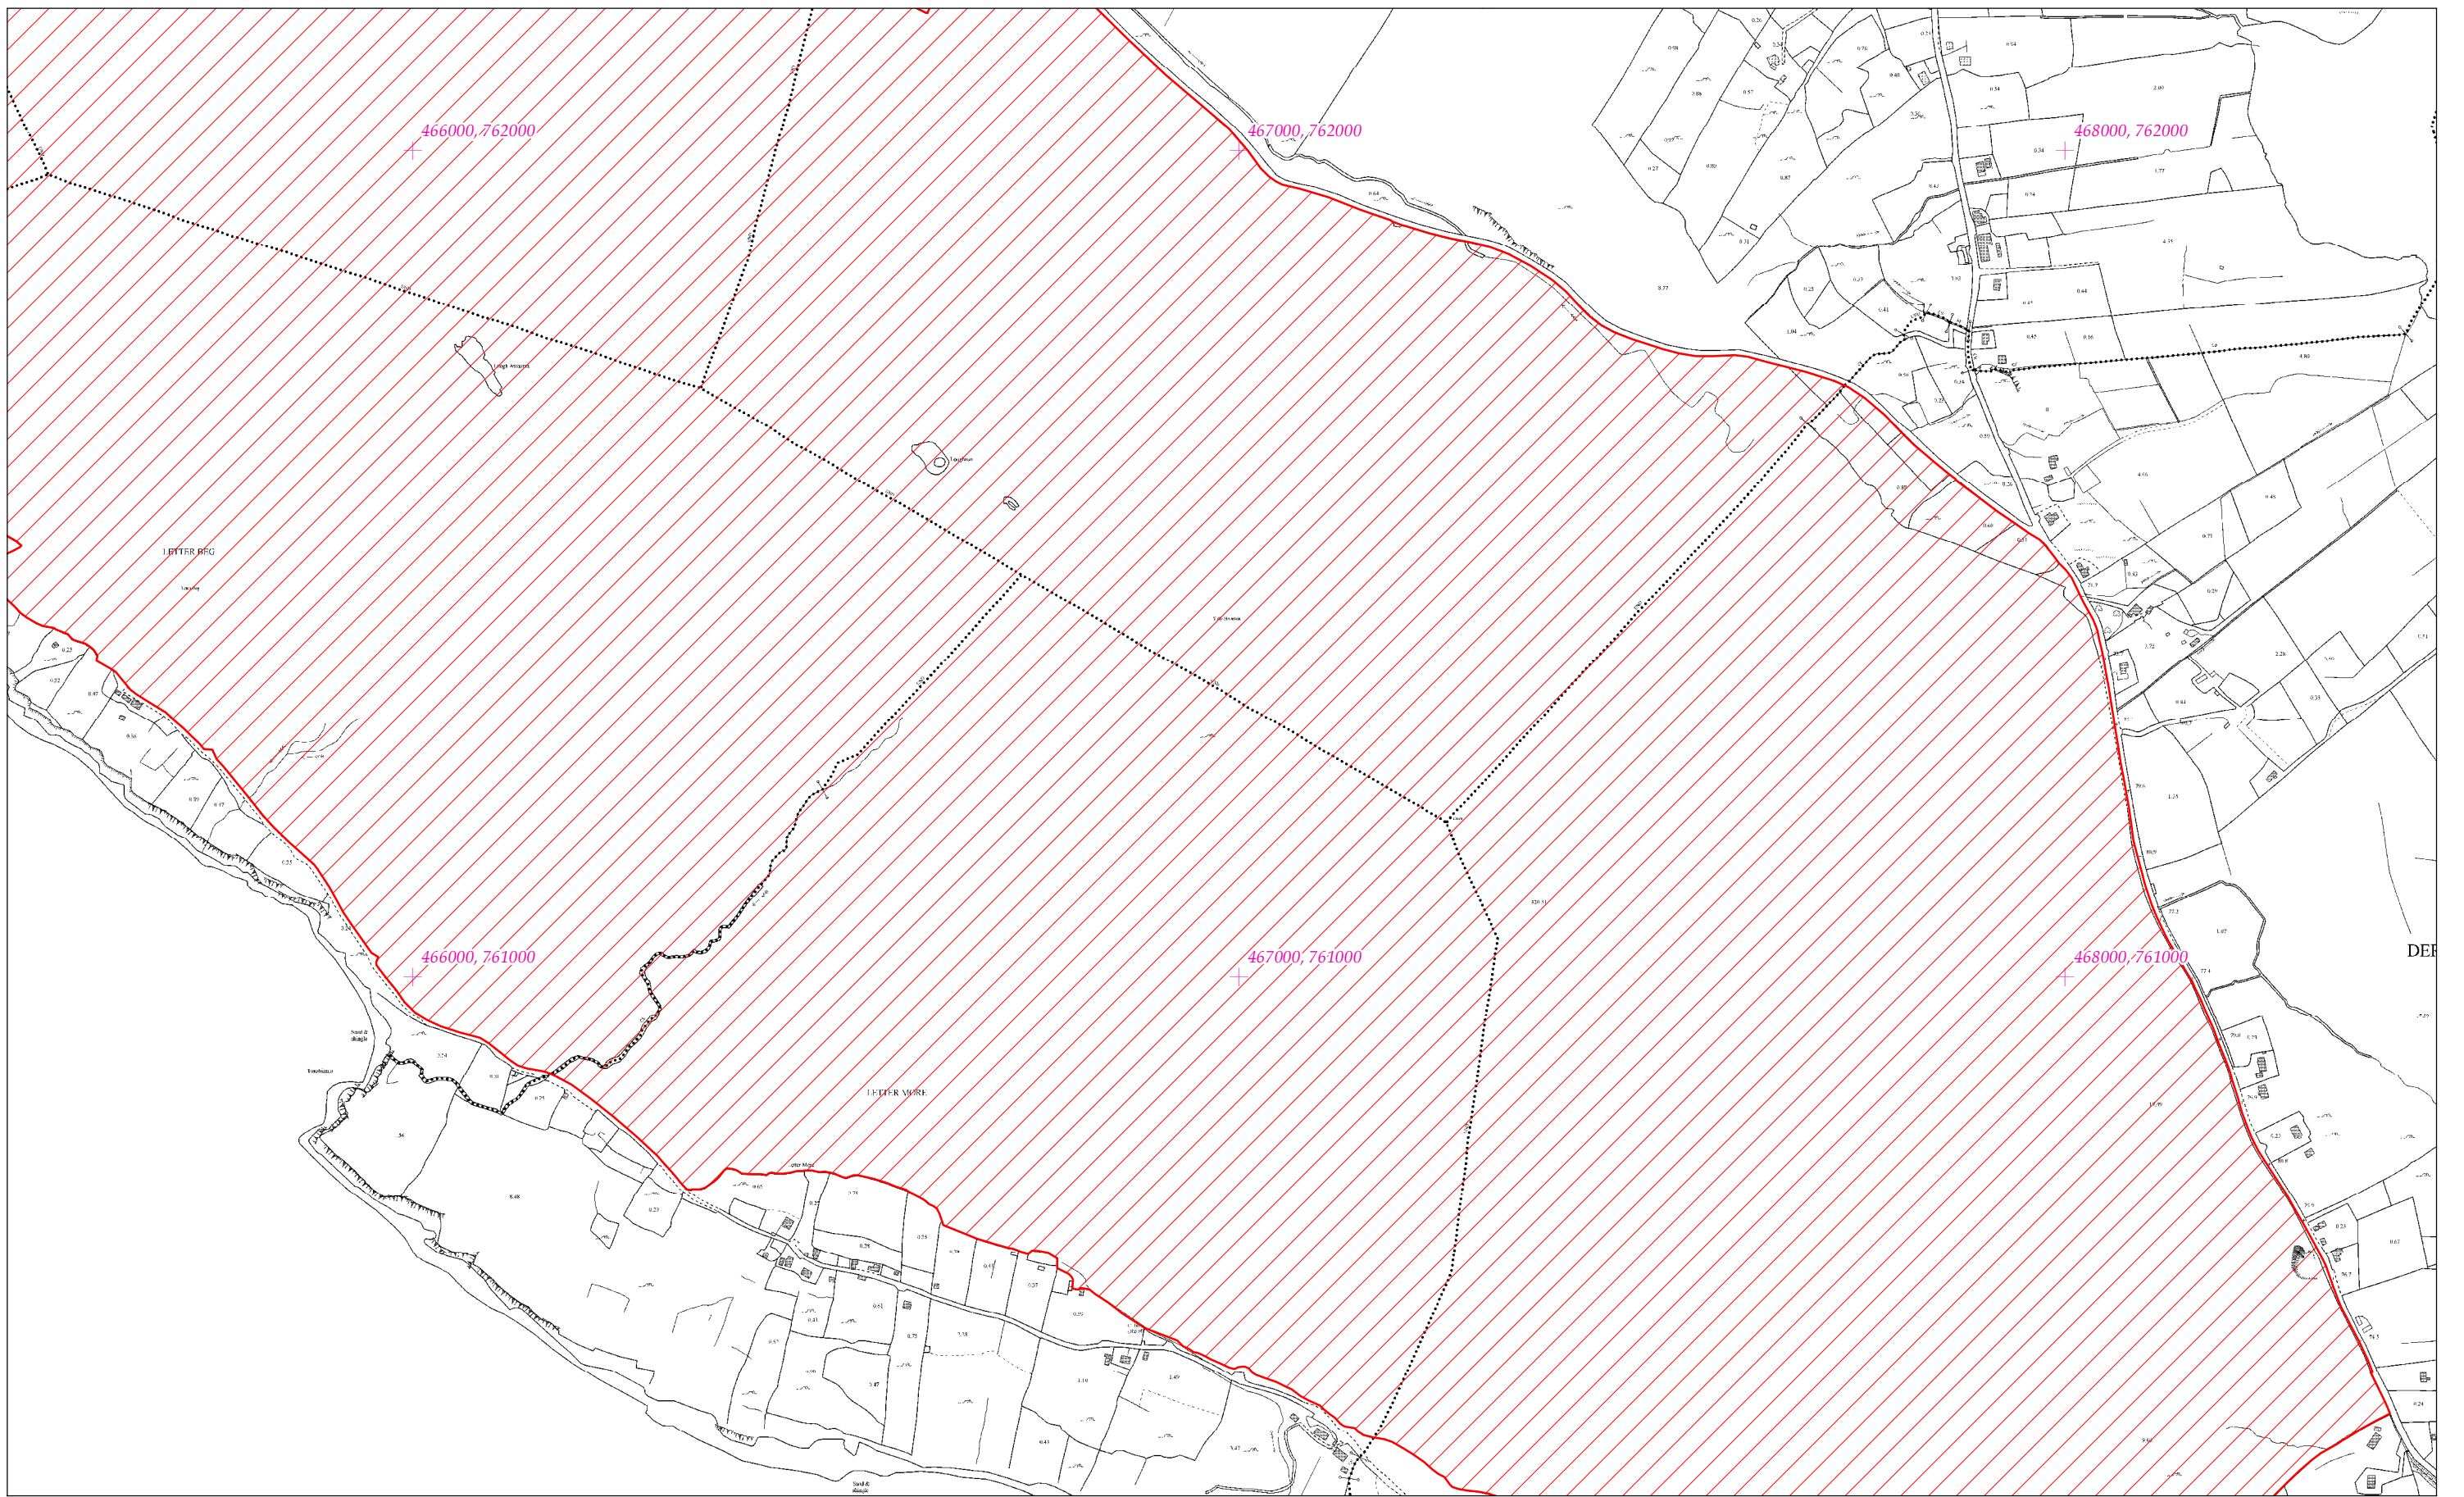

LCS Chnoc Leitreach
Tully Mountain SAC
1:5000 O.S. TILE 2587a 3 of 7

Scála / Scale 1:7,500

SITE CODE
000330

Leagan / Version: 3.01

Arna chló an / Printed on: 16/05/2017

Rialachán 4(1)(b) / Regulation 4(1)(b)