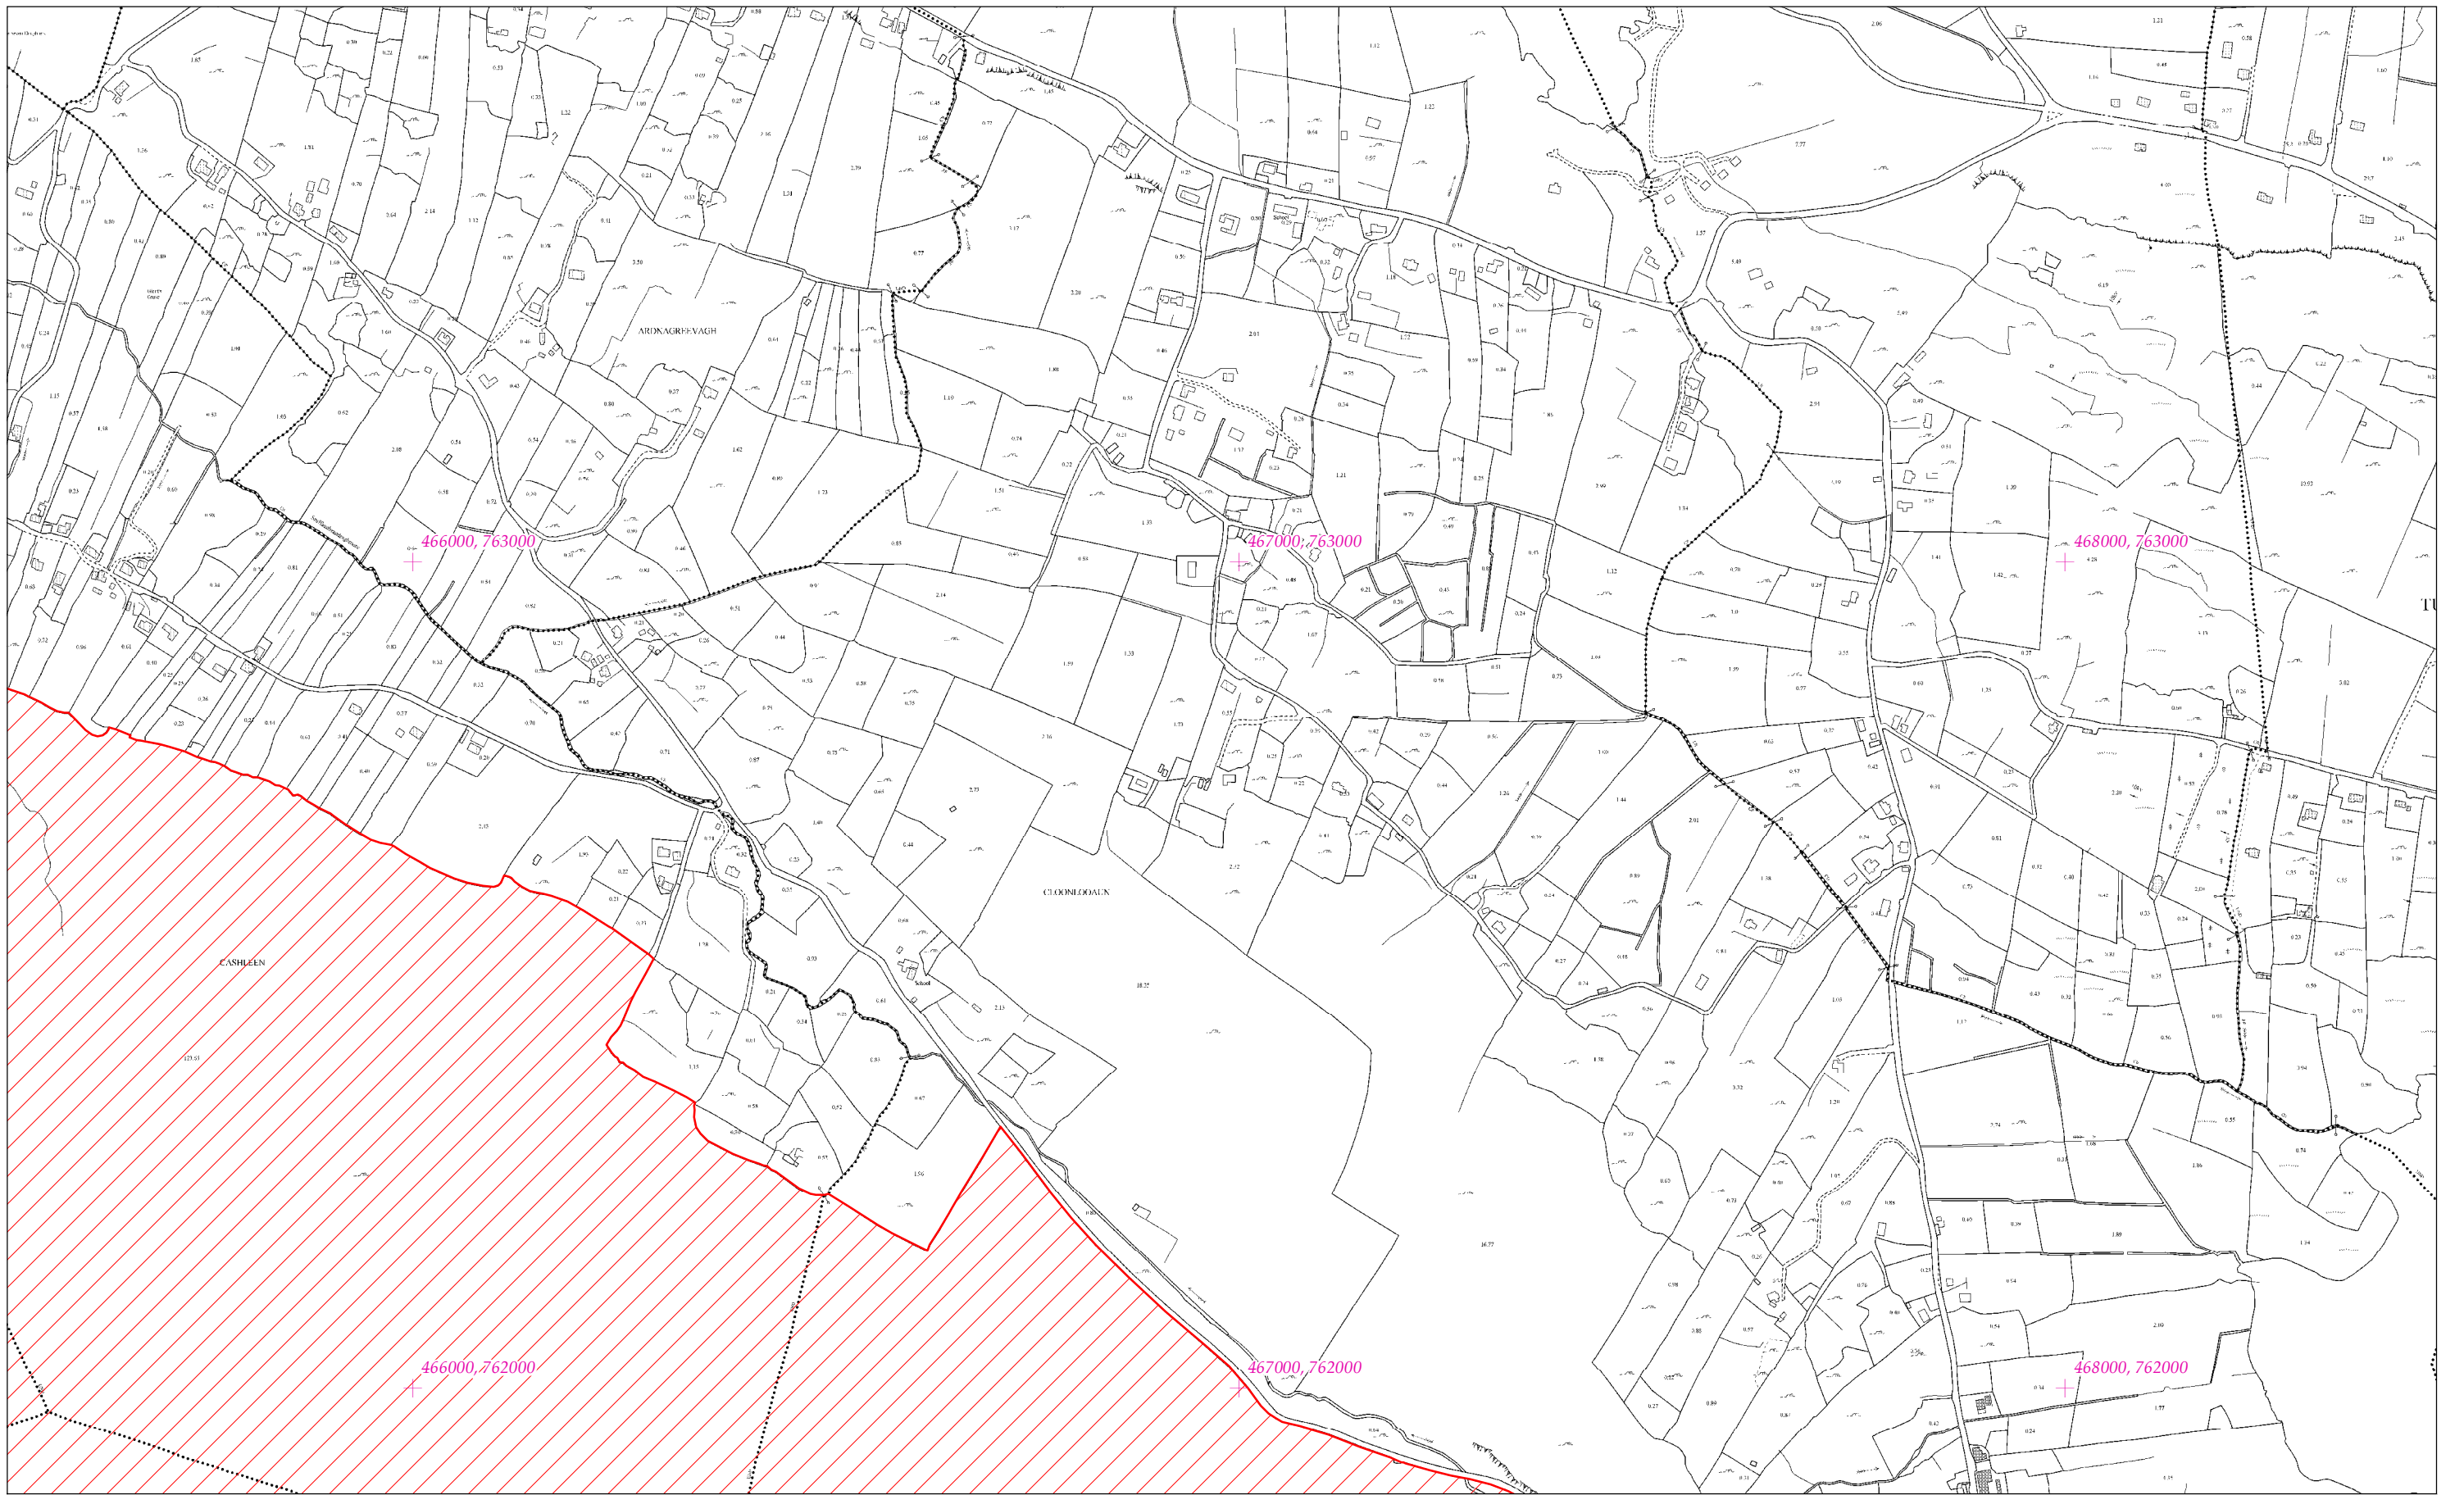

LCS Chnoc Leitreach
Tully Mountain SAC
1:5000 O.S. TILE 2520c 1 of 7

Scála / Scale 1:7,500

SITE CODE
000330

Leagan / Version: 3.01

Arna chlón an / Printed on: 16/05/2017

Rialachán 4(1)(b) / Regulation 4(1)(b)