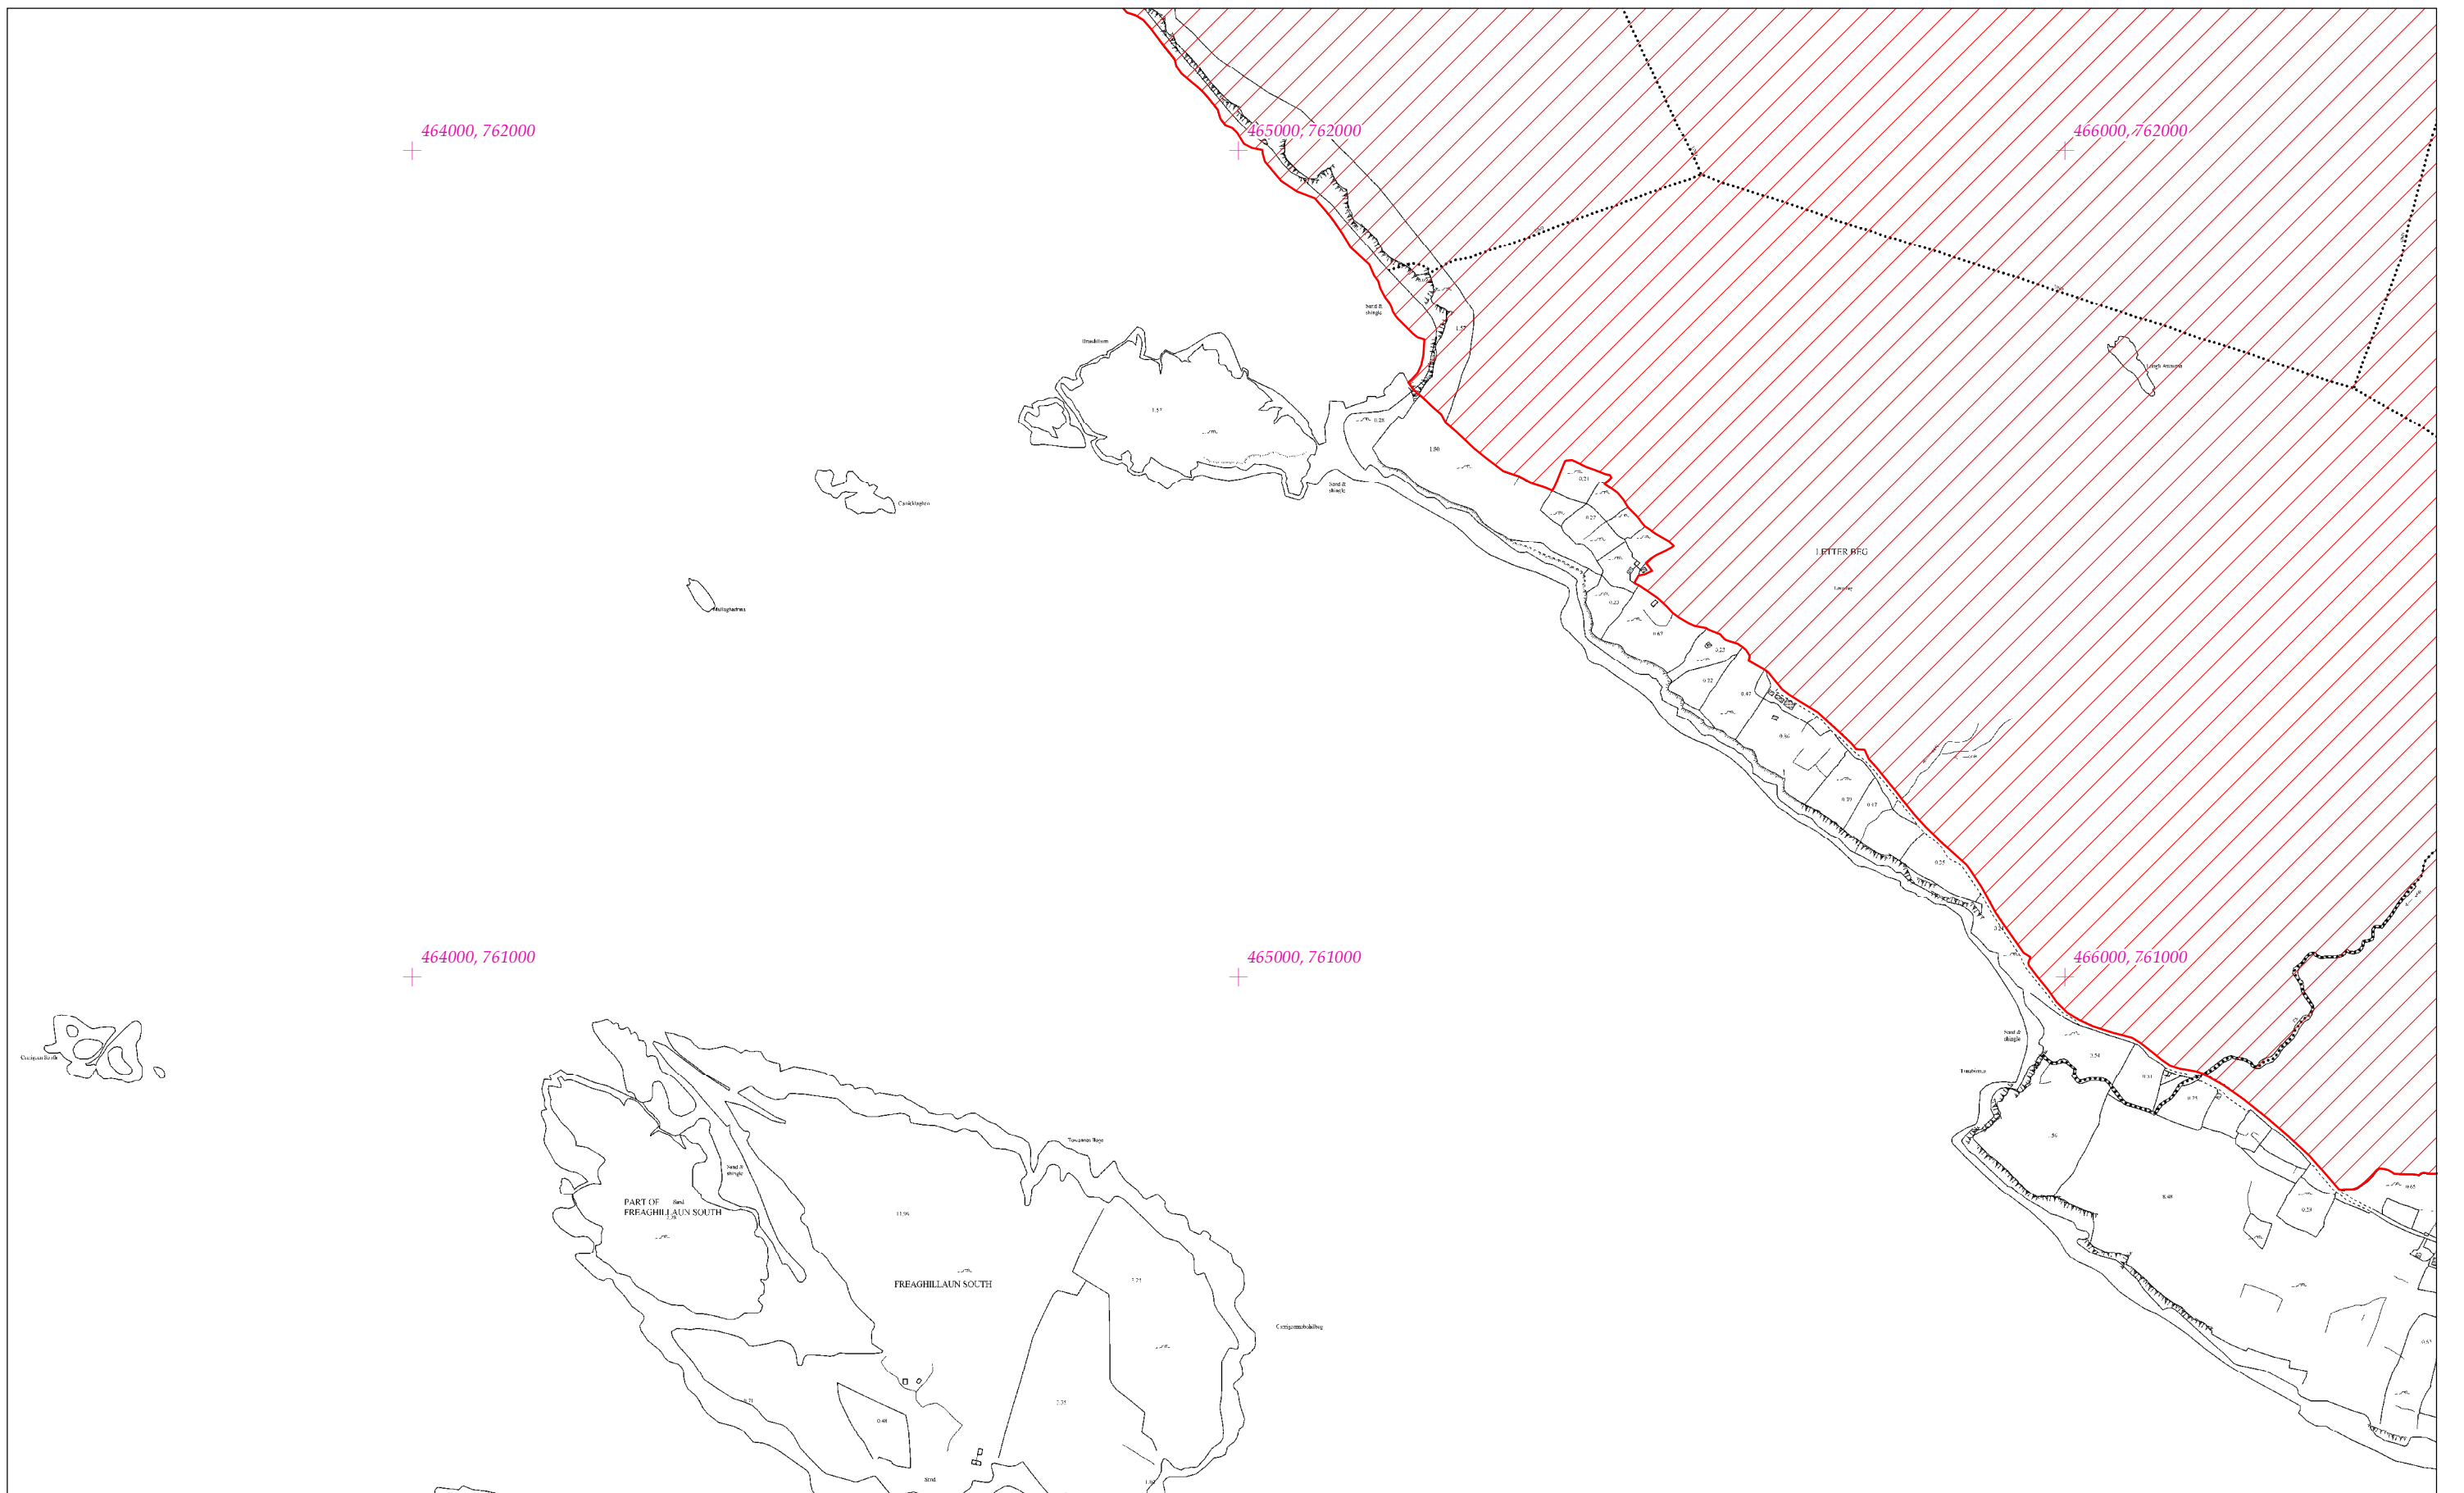

LCS Chnoc Leitreach
Tully Mountain SAC
1:5000 O.S. TILE 2520d 2 of 7

Scála / Scale 1:7,500

SITE CODE
000330

Leagan / Version: 3.01

Arna chlón an / Printed on: 16/05/2017

Rialachán 4(1)(b) / Regulation 4(1)(b)