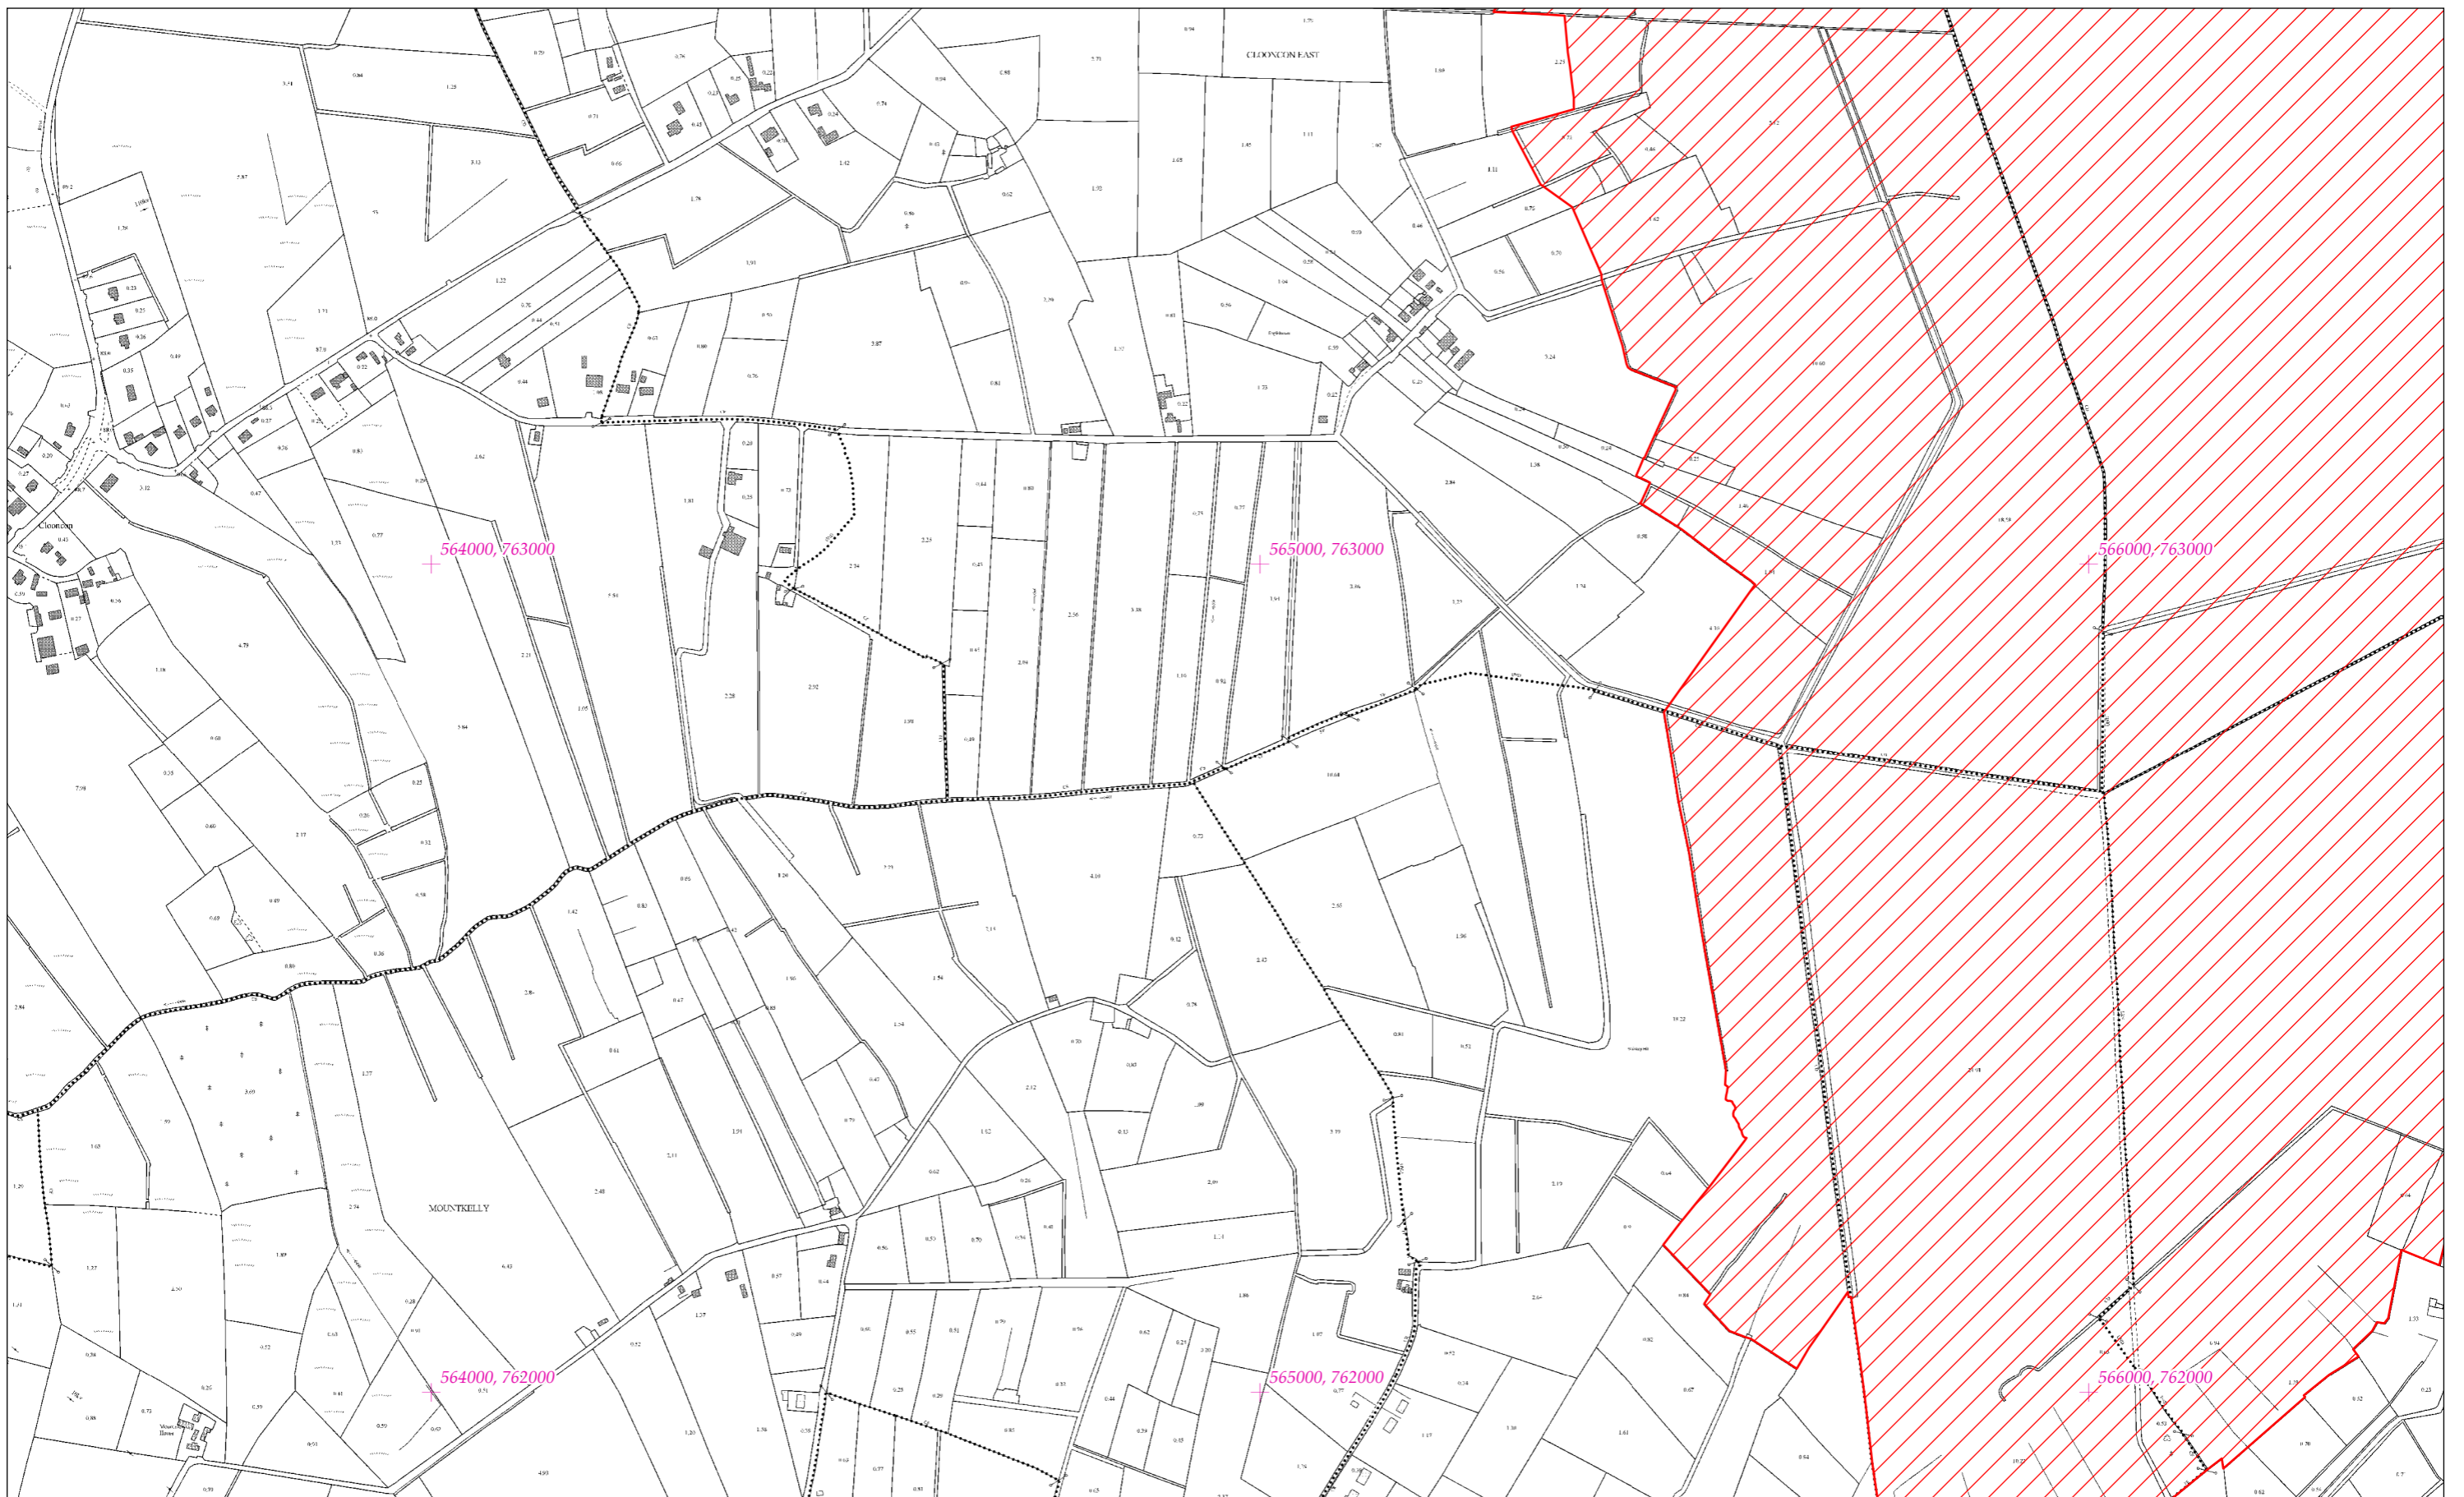

LCS Phortach Lios na gCaorach agus Thurlach Bhaile na Staice  
Lisnageeragh Bog and Ballinastack Turlough SAC  
1:5000 O.S. TILE 2545b 3 of 8

SITE CODE  
000296

Leagan / Version: 3.02

Arna chló an / Printed on: 19/01/2022