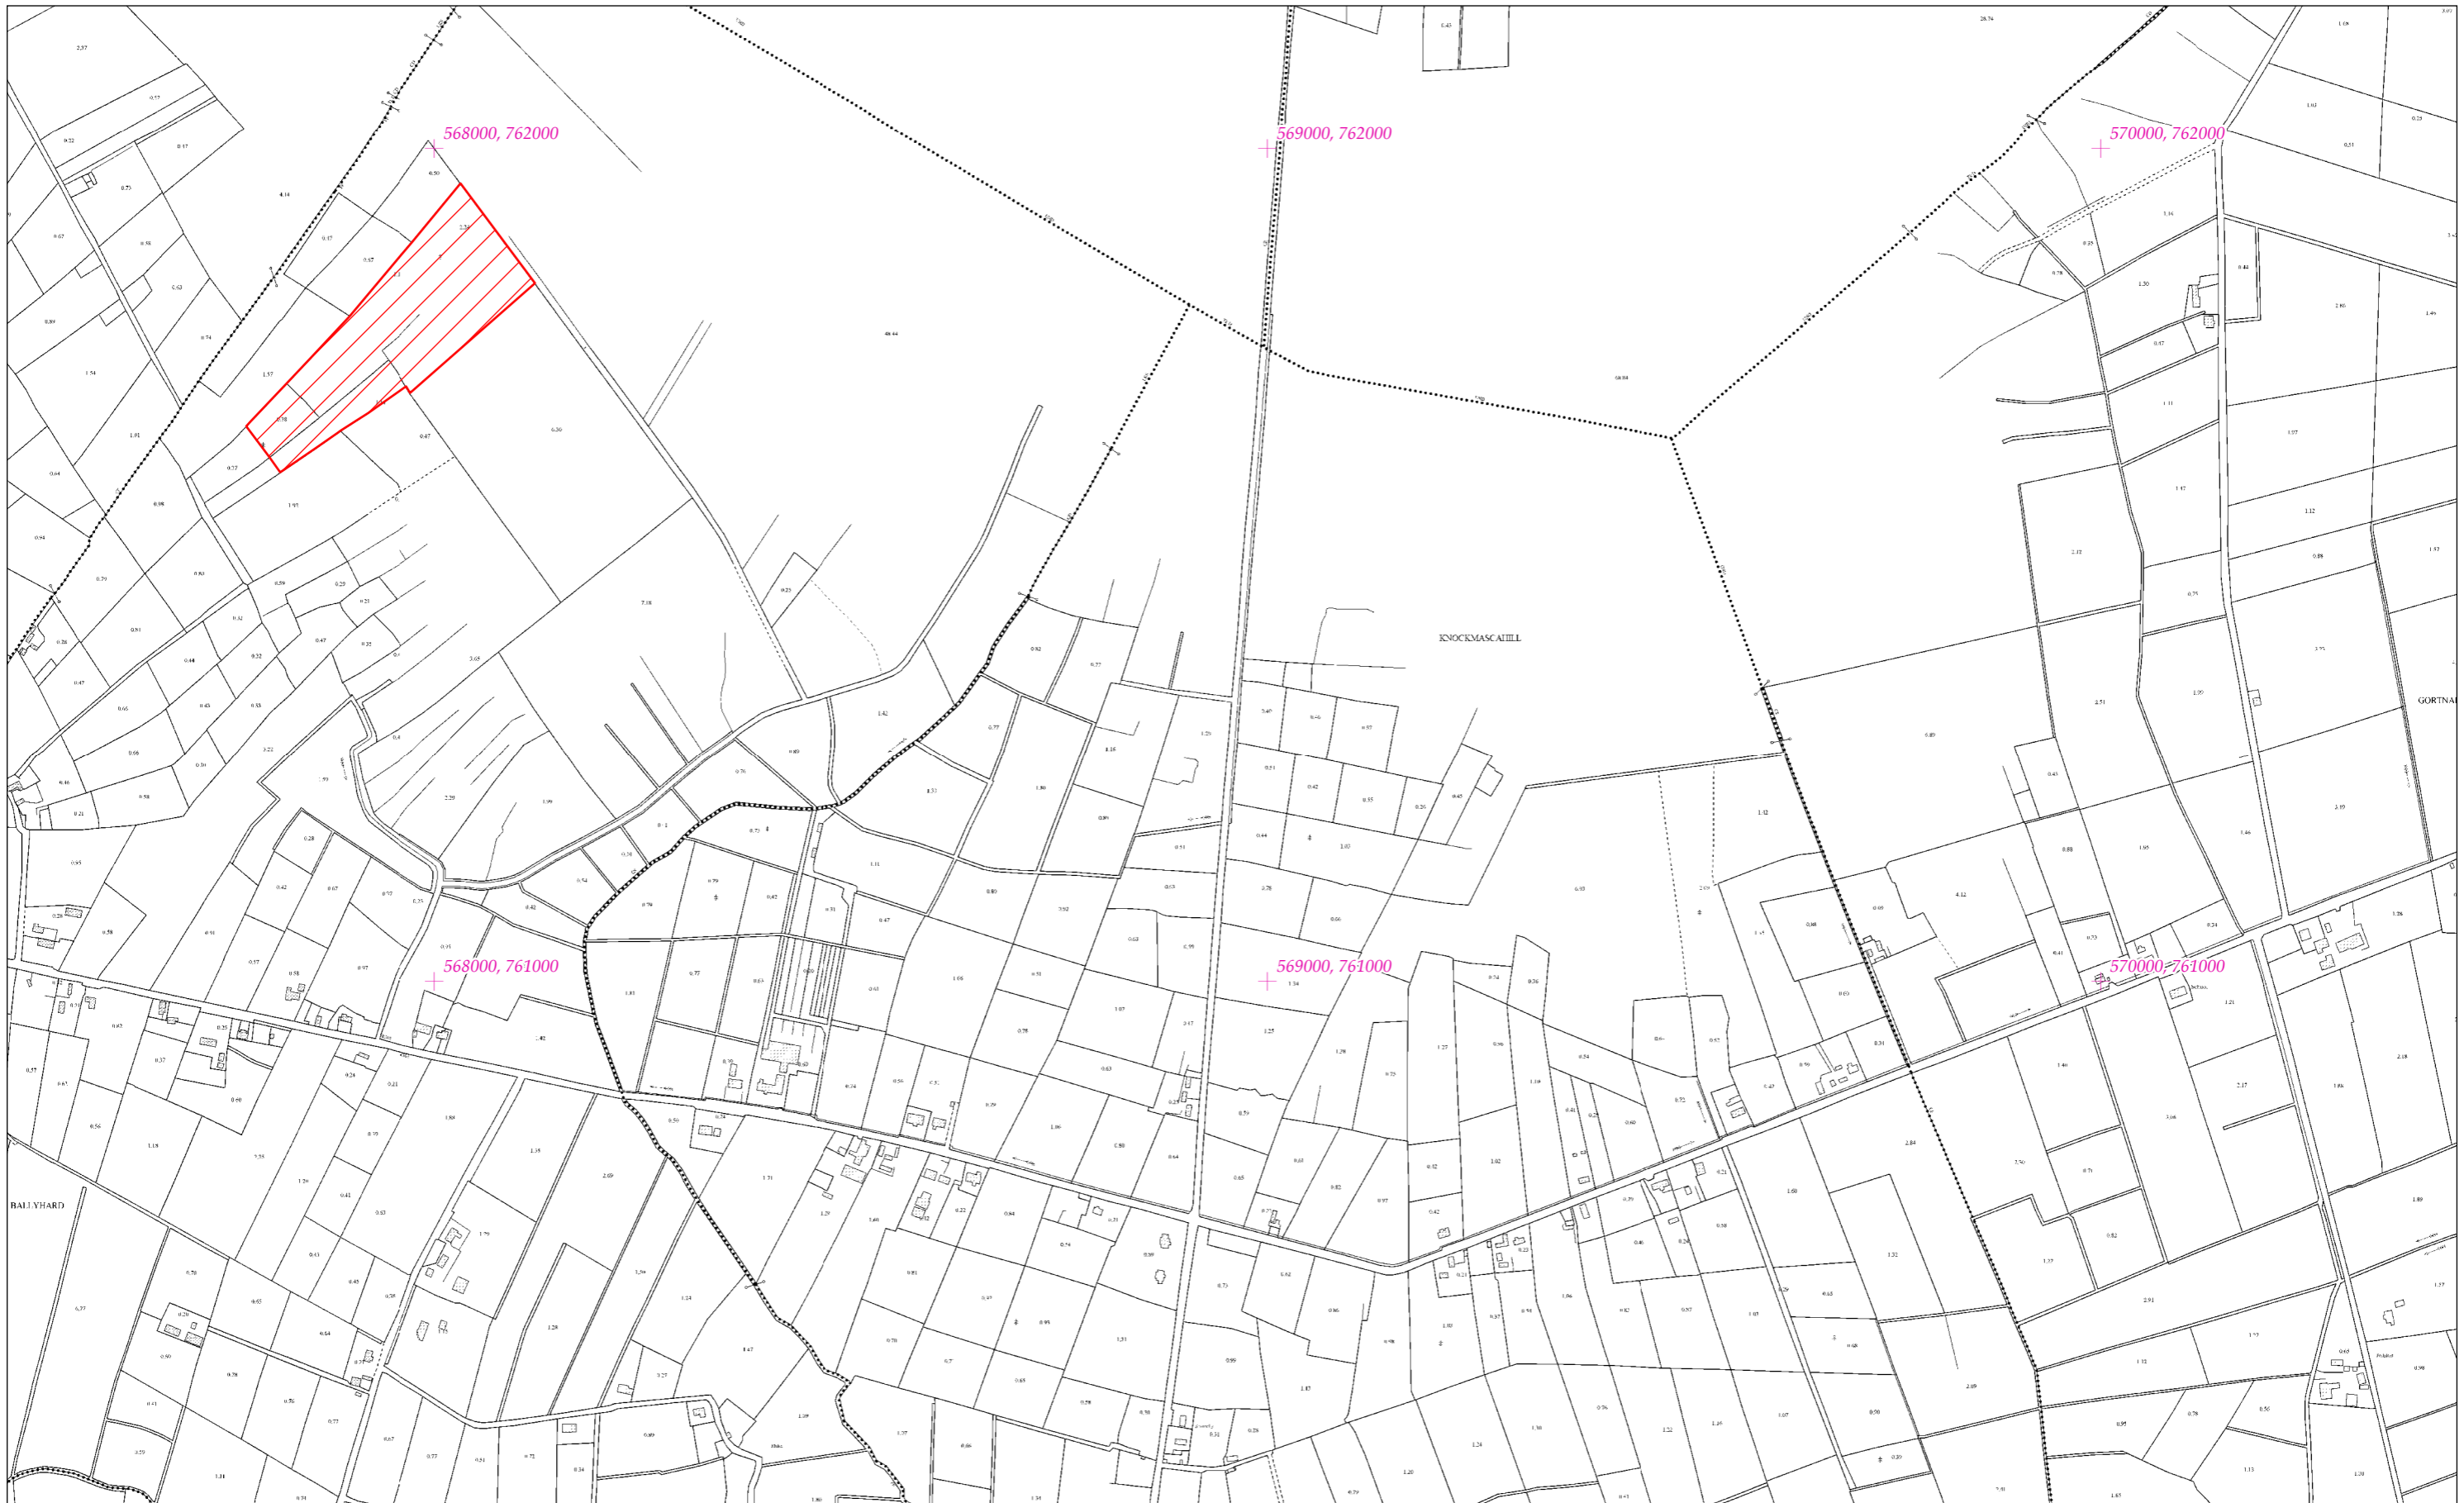

LCS Phortach Lios na gCaorach agus Thurlach Bhaile na Staice  
Lisnageeragh Bog and Ballinastack Turlough SAC  
1:5000 O.S. TILE 2612b 7 of 8

SITE CODE  
000296

Leagan / Version: 3.02

Arna chló an / Printed on: 19/01/2022