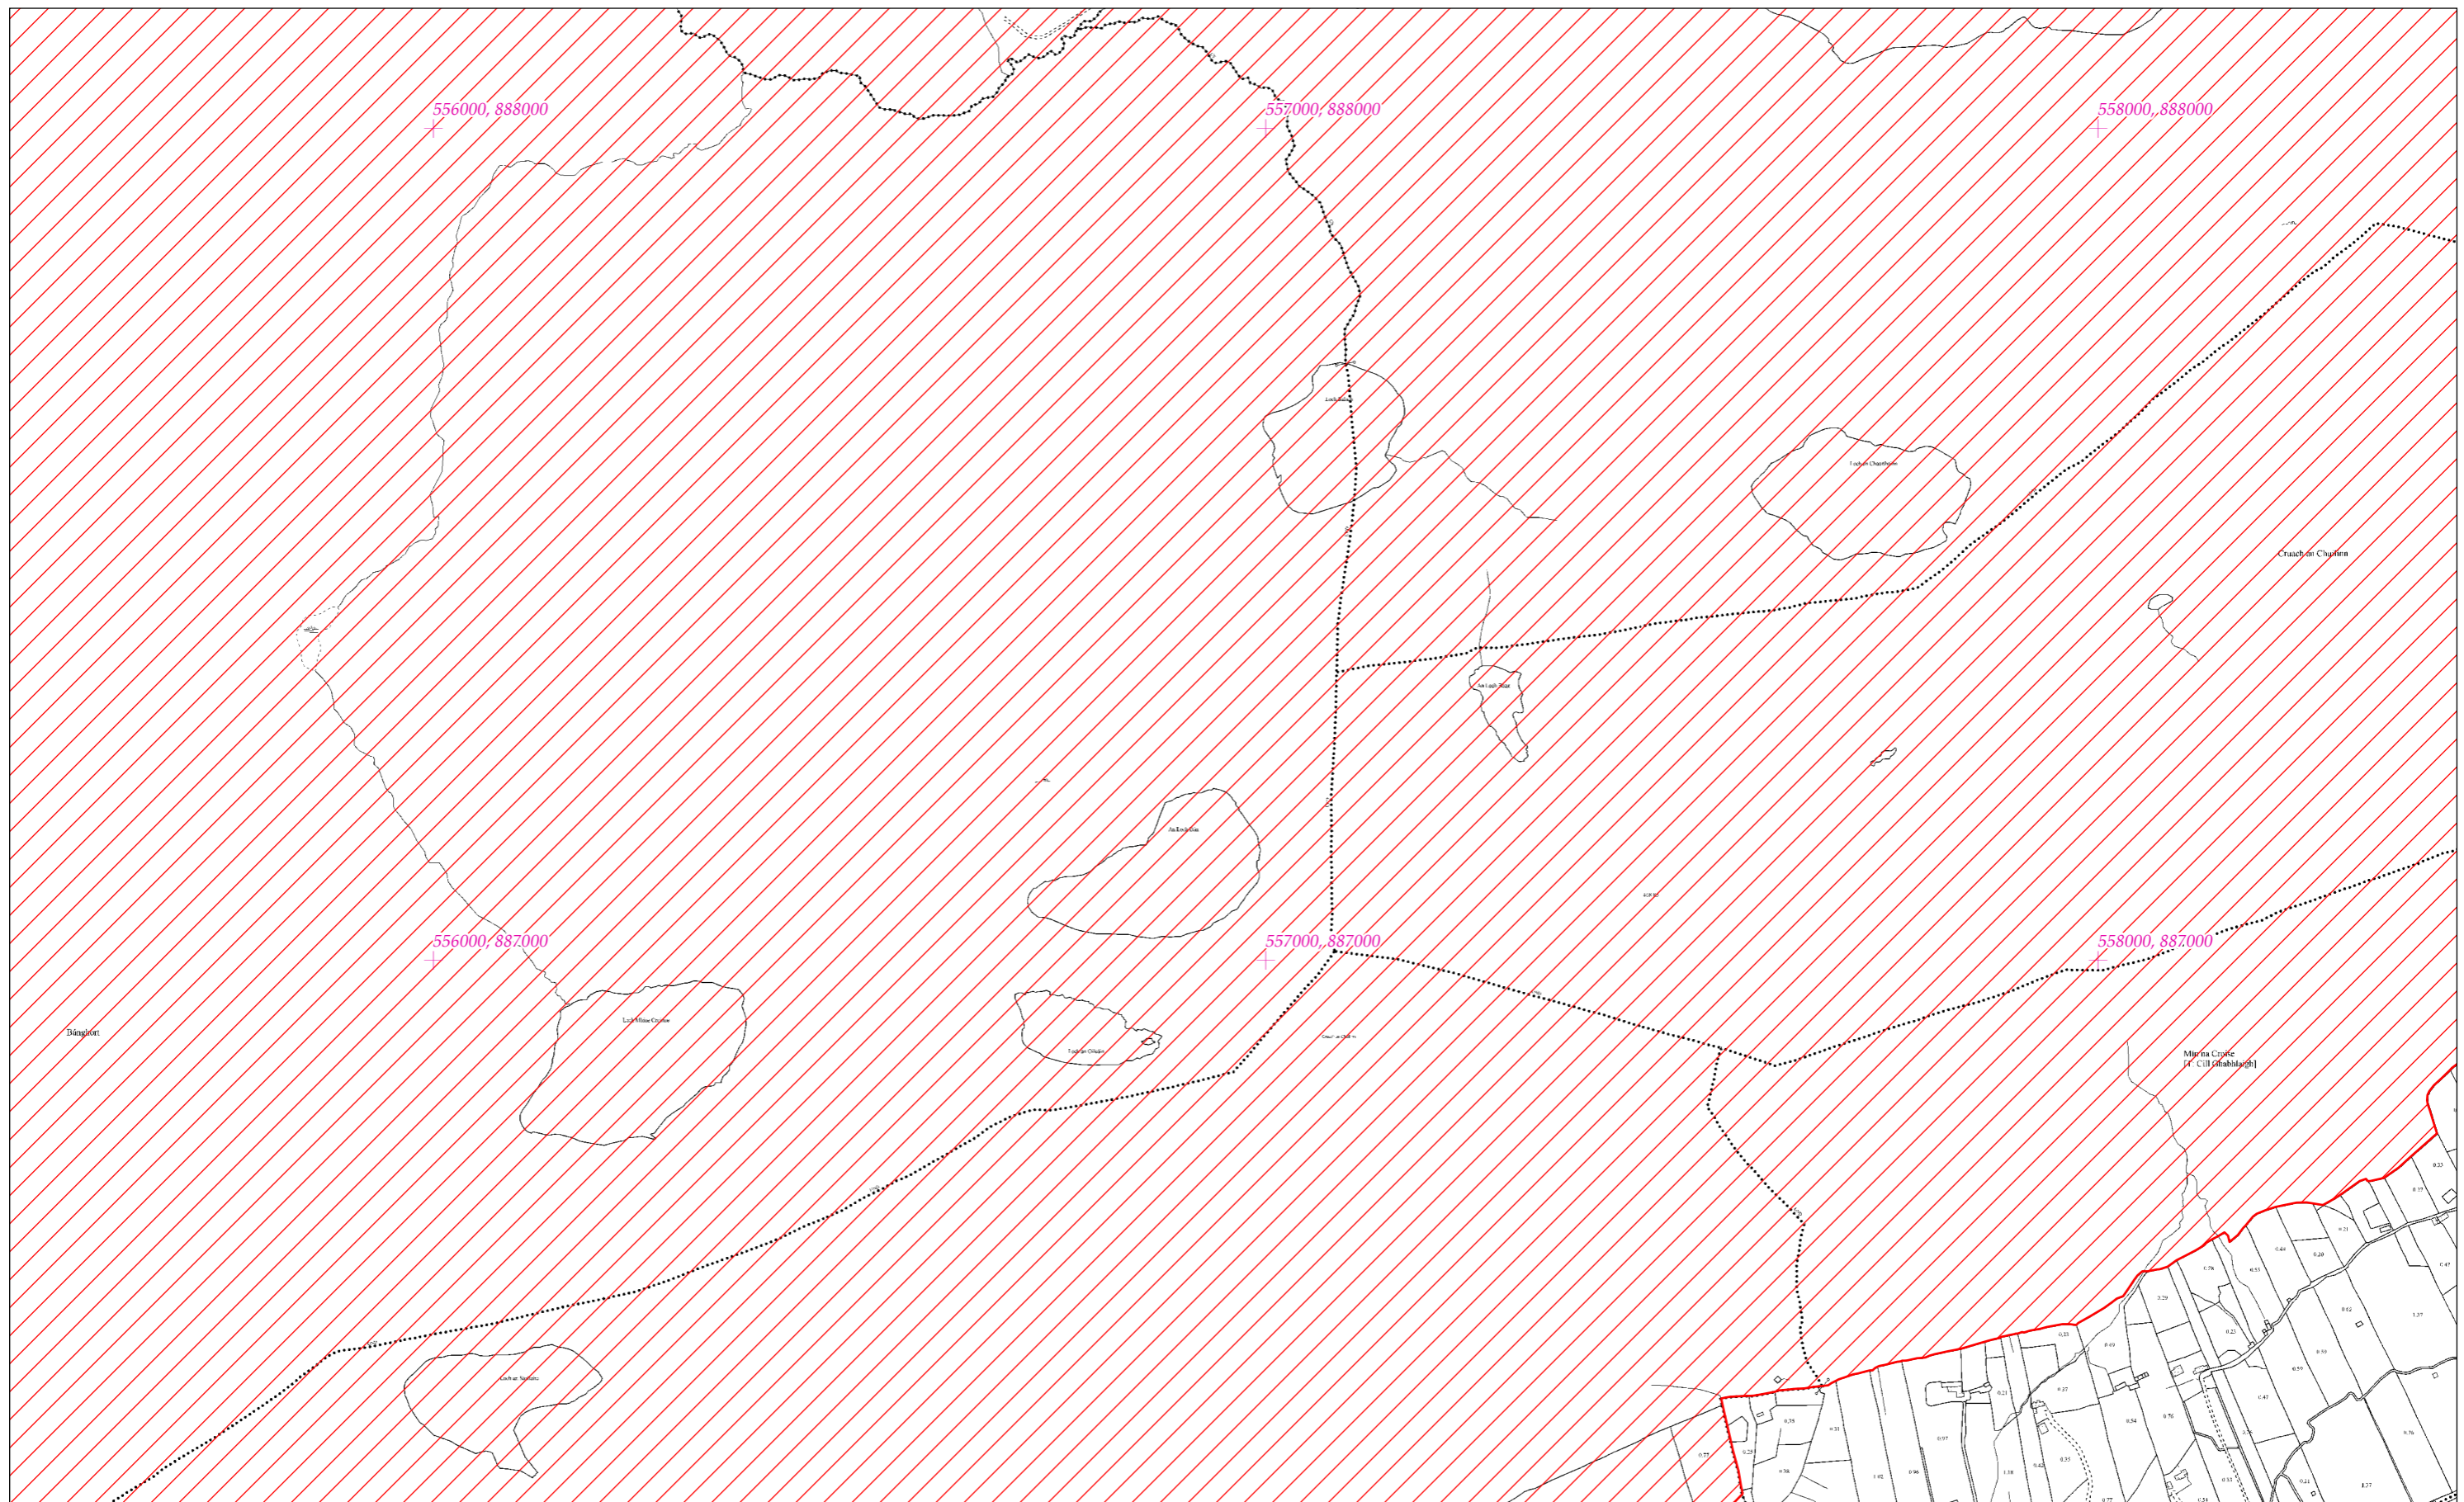

LCS Shliabh Tuaidh/an Toir Mhóir/Ghaath Luacharóis Beag  
Slieve Tooy/Tormore Island/Loughros Beg Bay SAC  
1:5000 O.S. TILE 0467d 41 of 55

SITE CODE  
000190

Leagan / Version: 3.01  
Arna chló an / Printed on: 11/11/2021