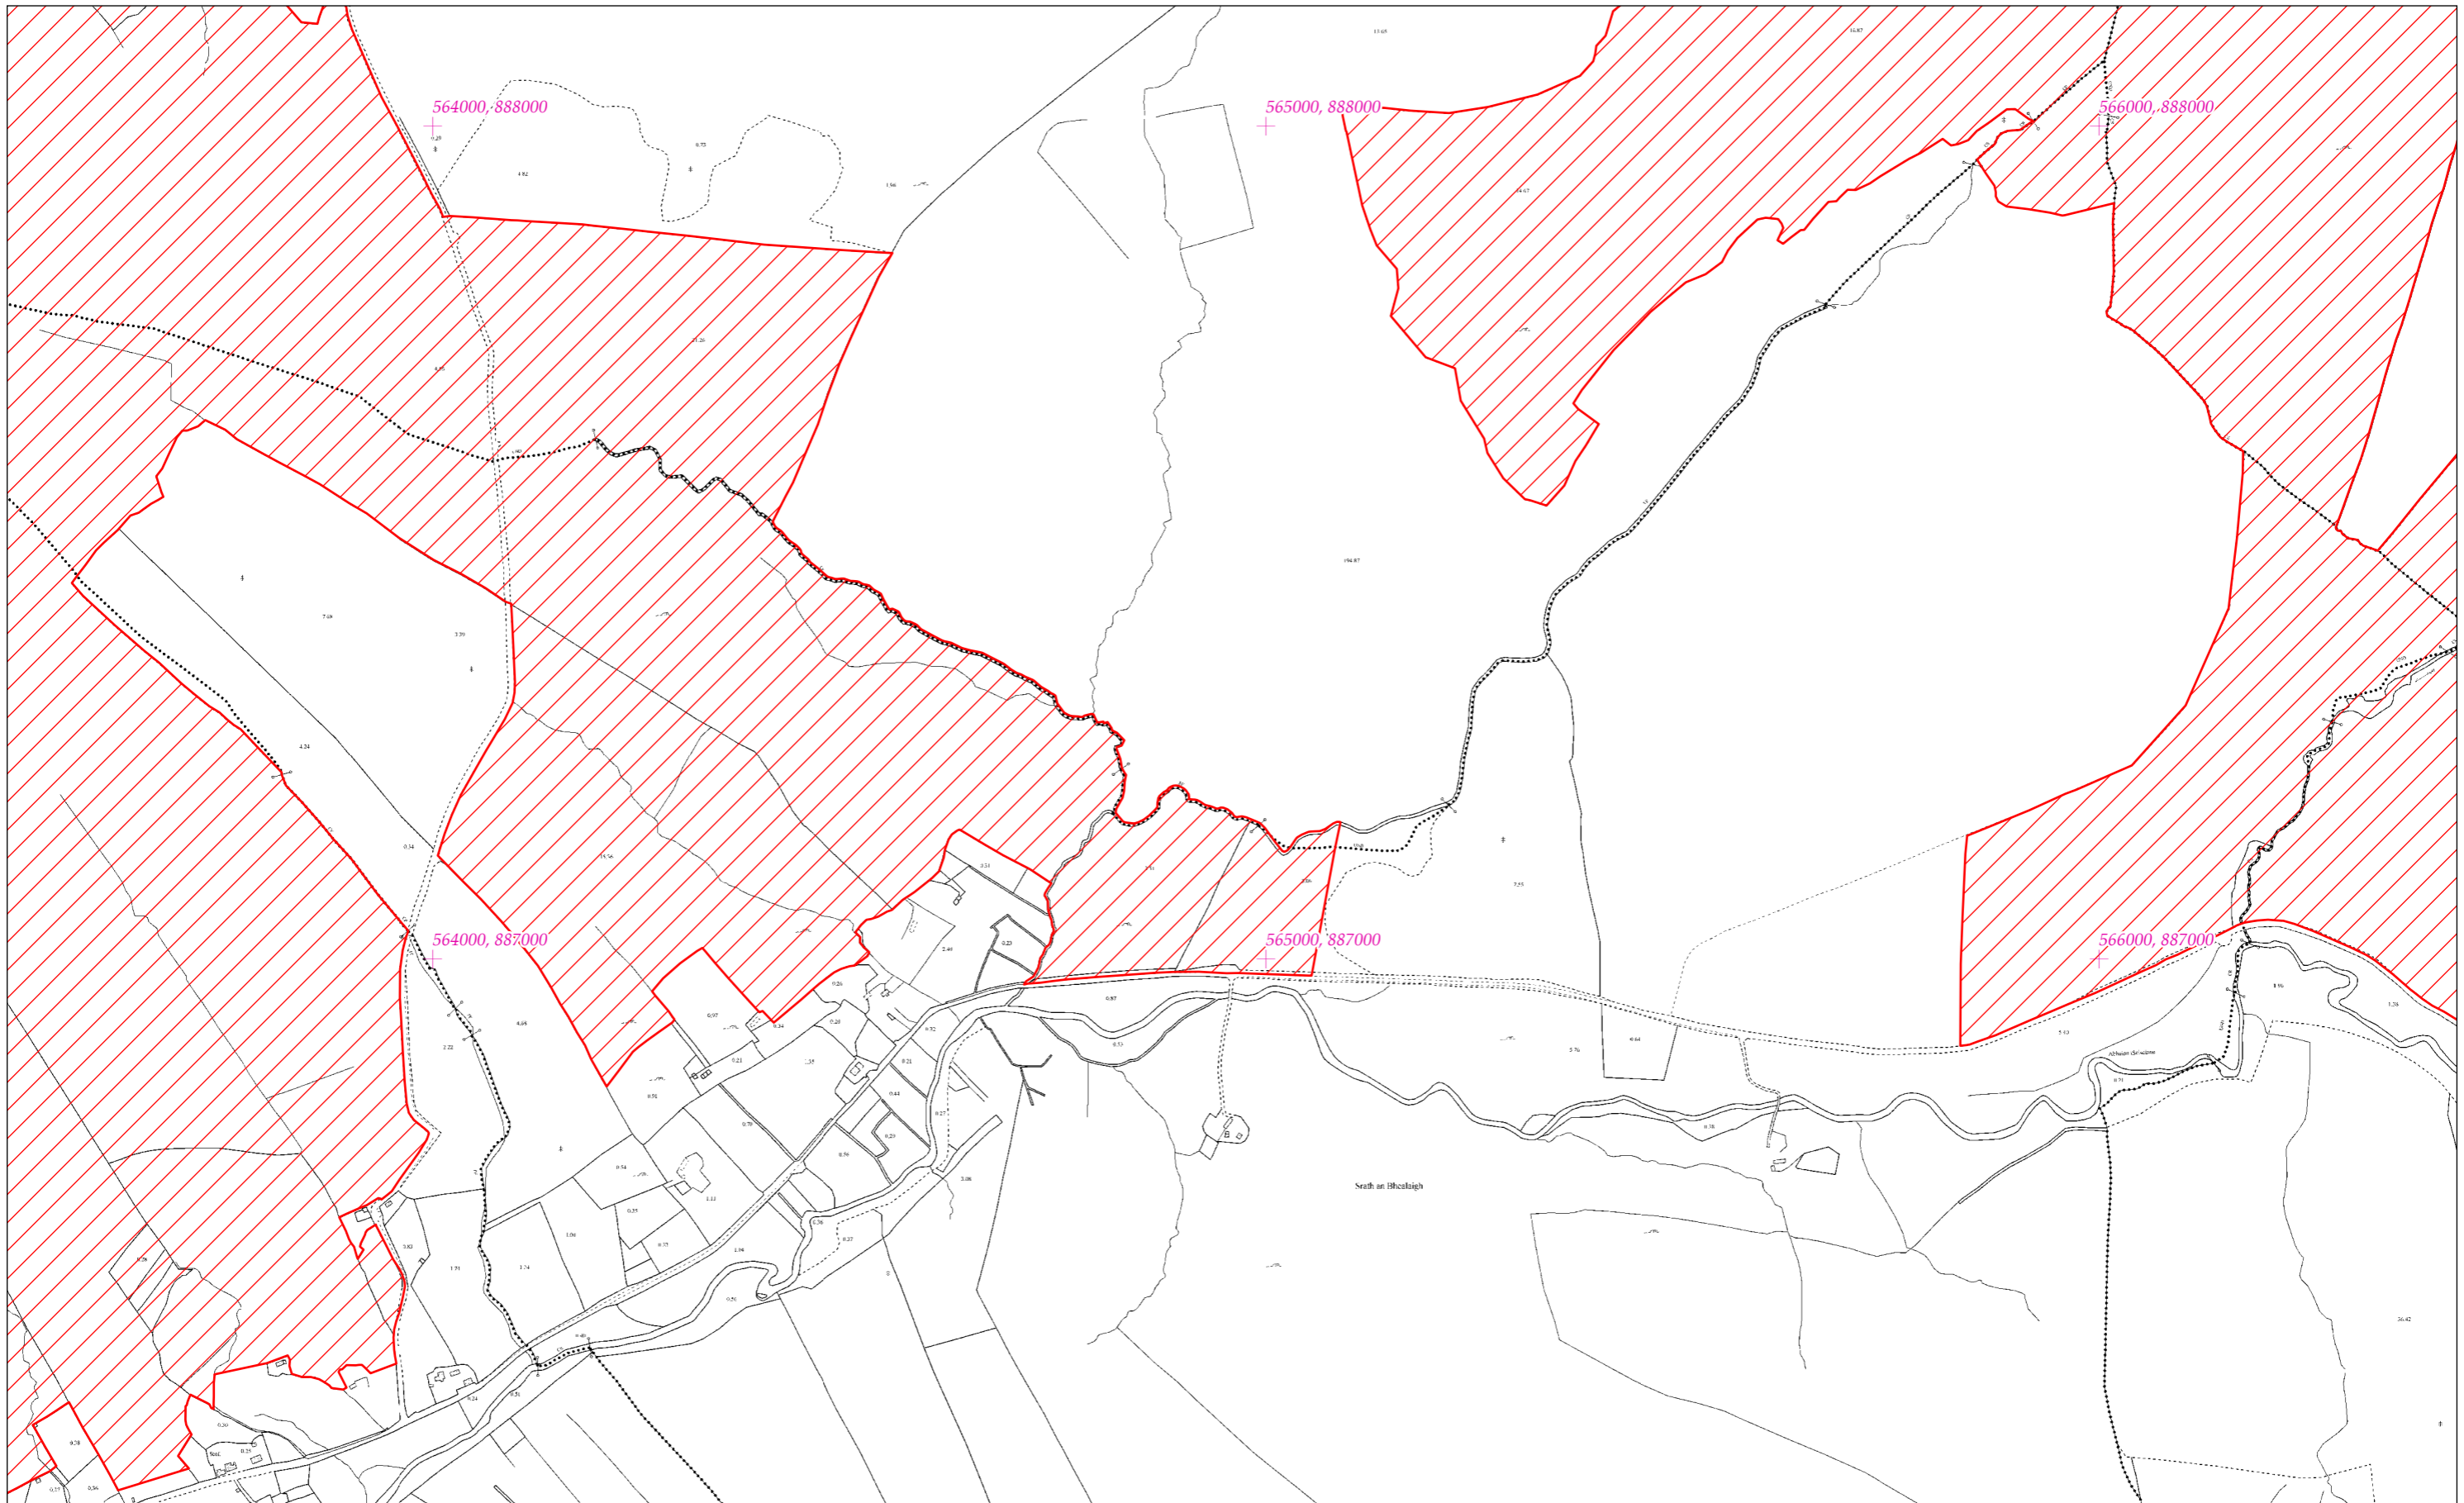

LCS Shliabh Tuaidh/an Toir Mhóir/Ghaath Luacharóis Beag  
Slieve Tooy/Tormore Island/Loughros Beg Bay SAC  
1:5000 O.S. TILE 0469d 48 of 55

SITE CODE  
000190

Leagan / Version: 3.01  
Arna chló an / Printed on: 11/11/2021