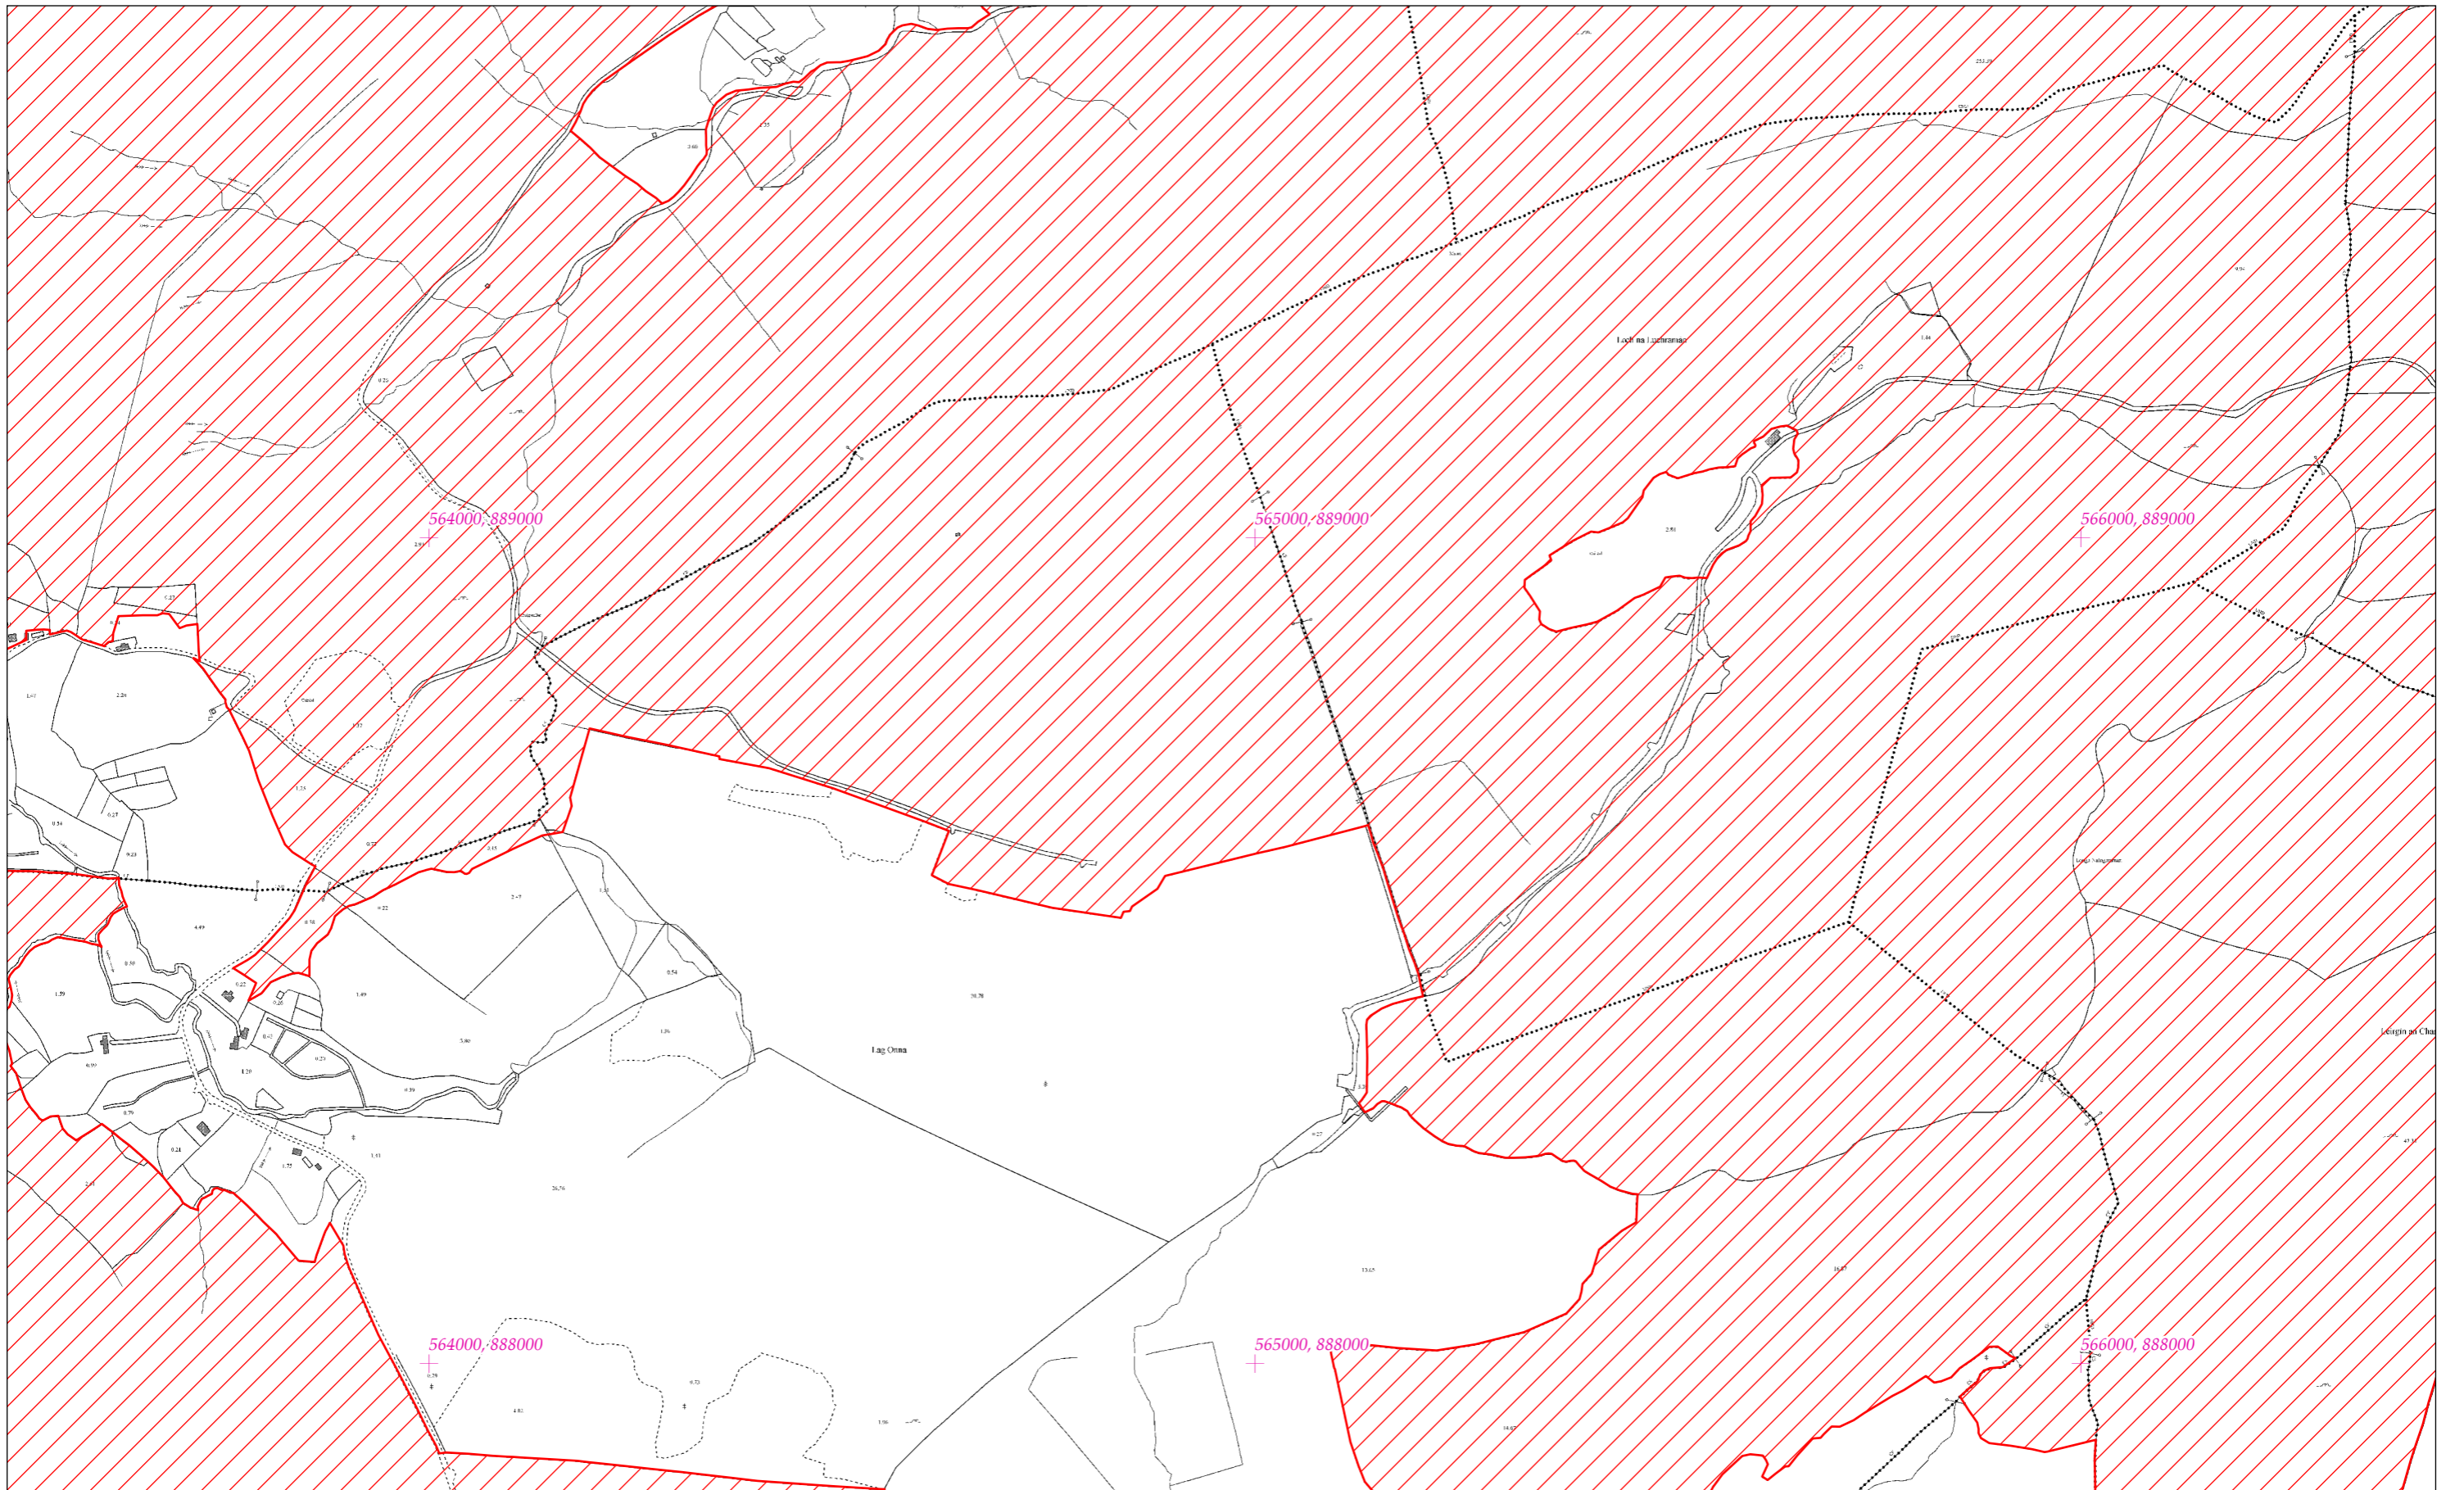

LCS Shliabh Tuaidh/an Toir Mhóir/Ghaath Luacharóis Beag  
Slieve Tooy/Tormore Island/Loughros Beg Bay SAC  
1:5000 O.S. TILE 0442b 28 of 55

SITE CODE  
000190

Leagan / Version: 3.01  
Arna chló an / Printed on: 11/11/2021