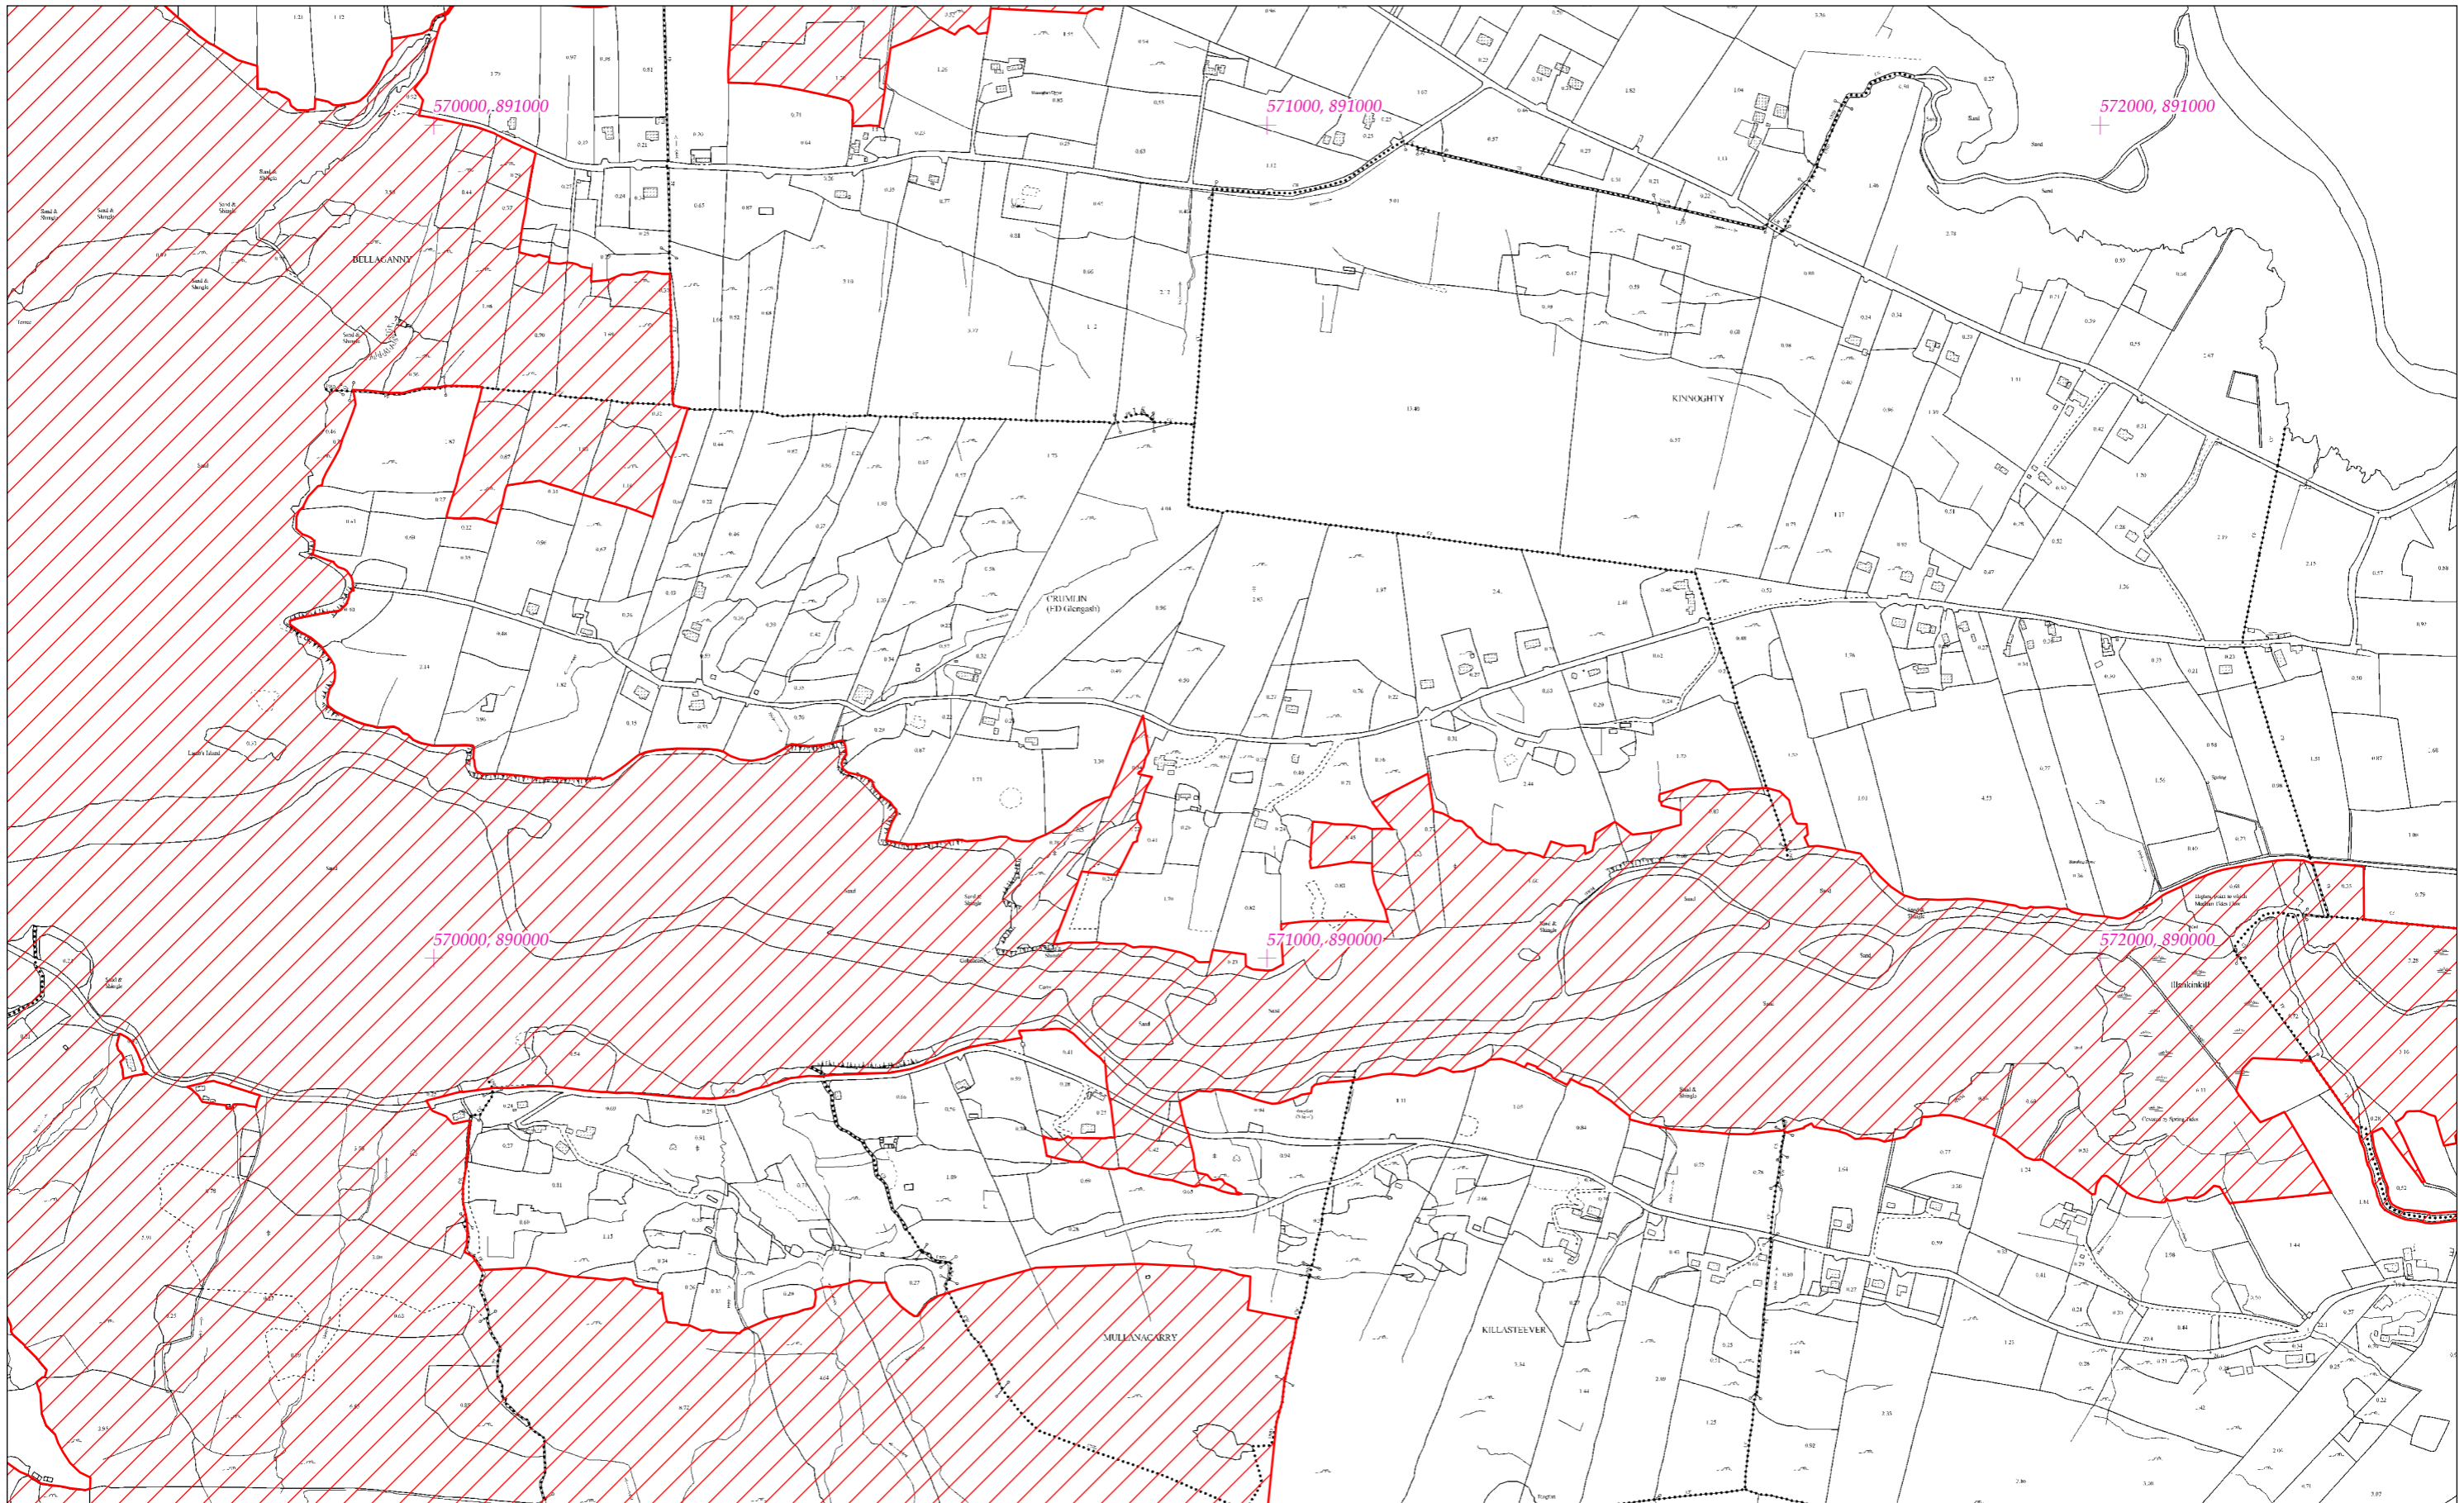

LCS Shliabh Tuaidh/an Toir Mhóir/Ghaath Luacharóis Beag  
Slieve Tooy/Tormore Island/Loughros Beg Bay SAC  
1:5000 O.S. TILE 0443a 31 of 55

SITE CODE  
000190

Leagan / Version: 3.01  
Arna chló an / Printed on: 11/11/2021