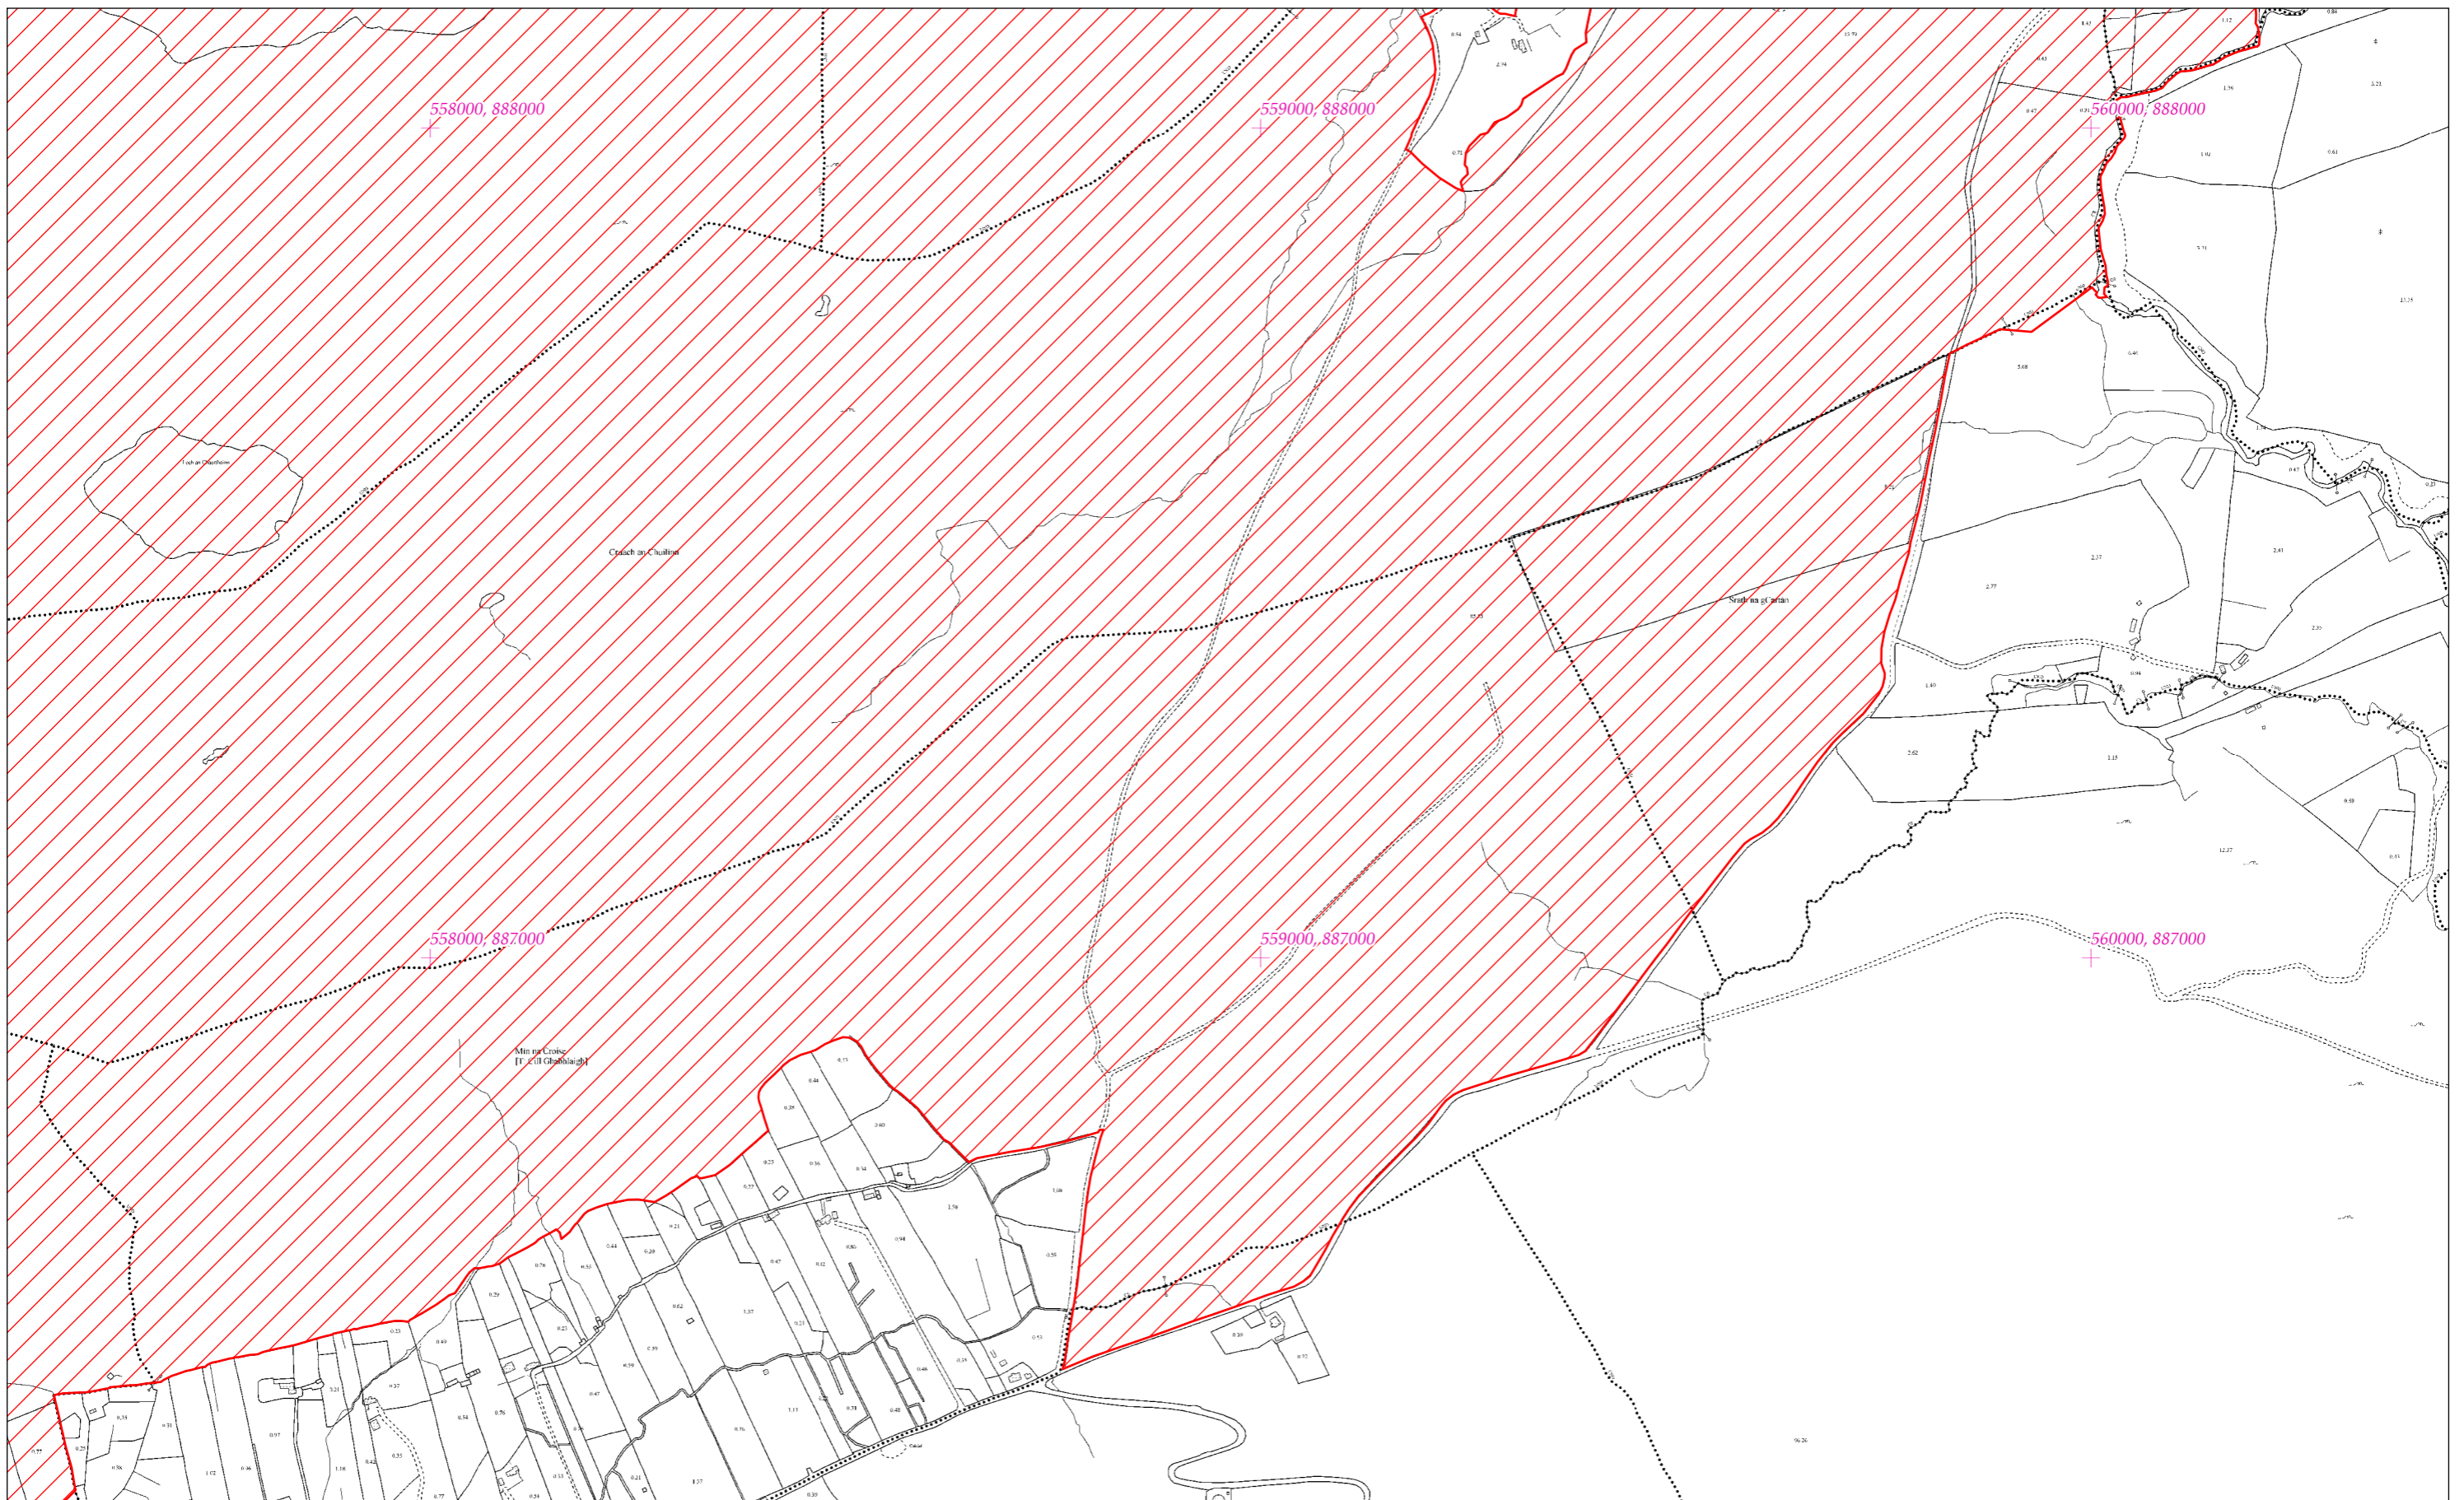

Rialachán 4(1)(b) / Regulation 4(1)(b)

Leathanach 43 de 55 (Co. Dhún na nGall)
Page 43 of 55 (Co. Donegal)

LIMISTÉAR FAOI CHAOMHNÚ SPEISIALTA
SPECIAL AREA OF CONSERVATION

Suirbhéireacht Ordanáis Éireann Ceadúnas Uimhir OSI-NMA-014 © OSI / Rialtas na hÉireann
Ordnance Survey Ireland Licence No. OSI-NMA-014 © Ordnance Survey Ireland / Government of Ireland
Córas Comhordanáidí: Trasteilgean Mercator na hÉireann / Co-ordinate System: Irish Transverse Mercator

LCS Shliabh Tuaidh/an Toir Mhóir/Ghaoth Luacharais Beag
Slieve Tooy/Tormore Island/Loughros Beg Bay SAC
1:5000 O.S. TILE 0468b 43 of 55

SITE CODE
000190

Leagan / Version: 3.01
Arna chló an / Printed on: 11/11/2021