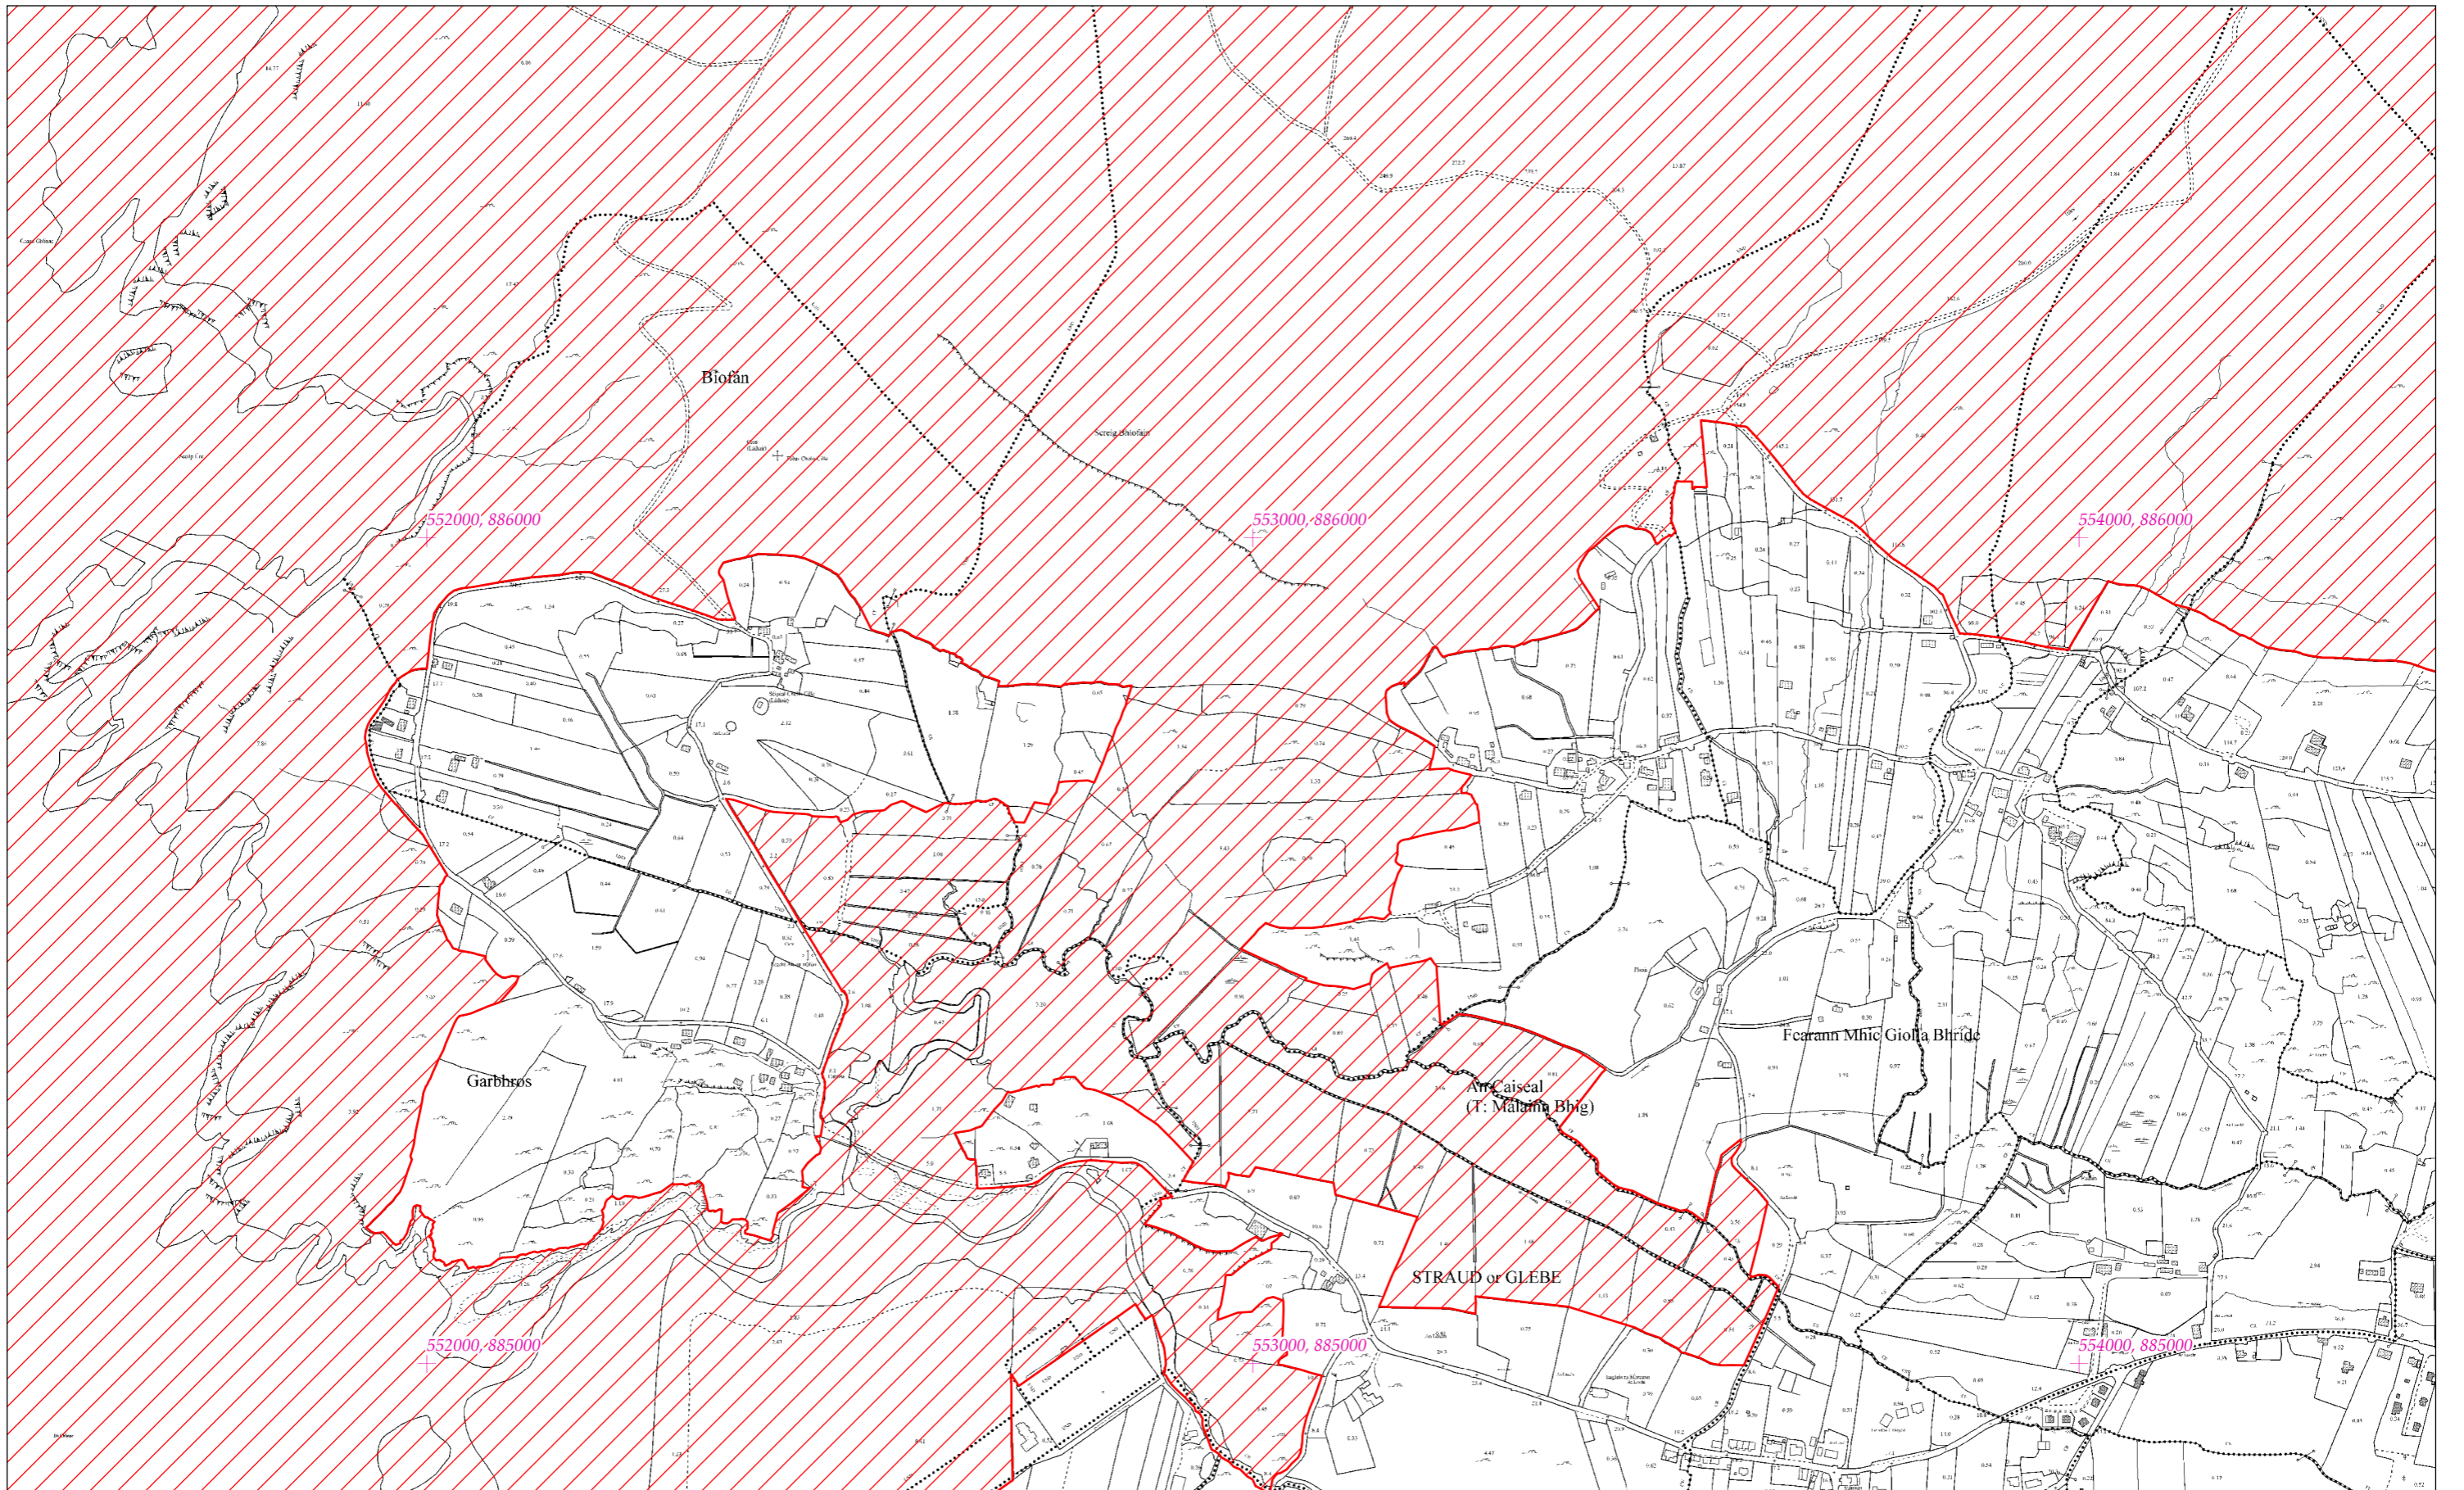

Rialachán 4(1)(b) / Regulation 4(1)(b)

Leathanach 40 de 55 (Co. Dhún na nGall)
Page 40 of 55 (Co. Donegal)

LIMISTÉAR FAOI CHAOMHNÚ SPEISIALTA
SPECIAL AREA OF CONSERVATION

Suirbhéireacht Ordanáis Éireann Ceadúnas Uimhir OSI-NMA-014 © OSI / Rialtas na hÉireann
Ordnance Survey Ireland Licence No. OSI-NMA-014 © Ordnance Survey Ireland / Government of Ireland
Córas Comhordanáidí: Trasteilgean Mercator na hÉireann / Co-ordinate System: Irish Transverse Mercator

LCS Shliabh Tuaidh/an Toir Mhóir/Ghaath Luacharóis Beag
Slieve Tooy/Tormore Island/Loughros Beg Bay SAC
1:5000 O.S. TILE 0467c 40 of 55

SITE CODE
000190

Leagan / Version: 3.01
Arna chló an / Printed on: 11/11/2021