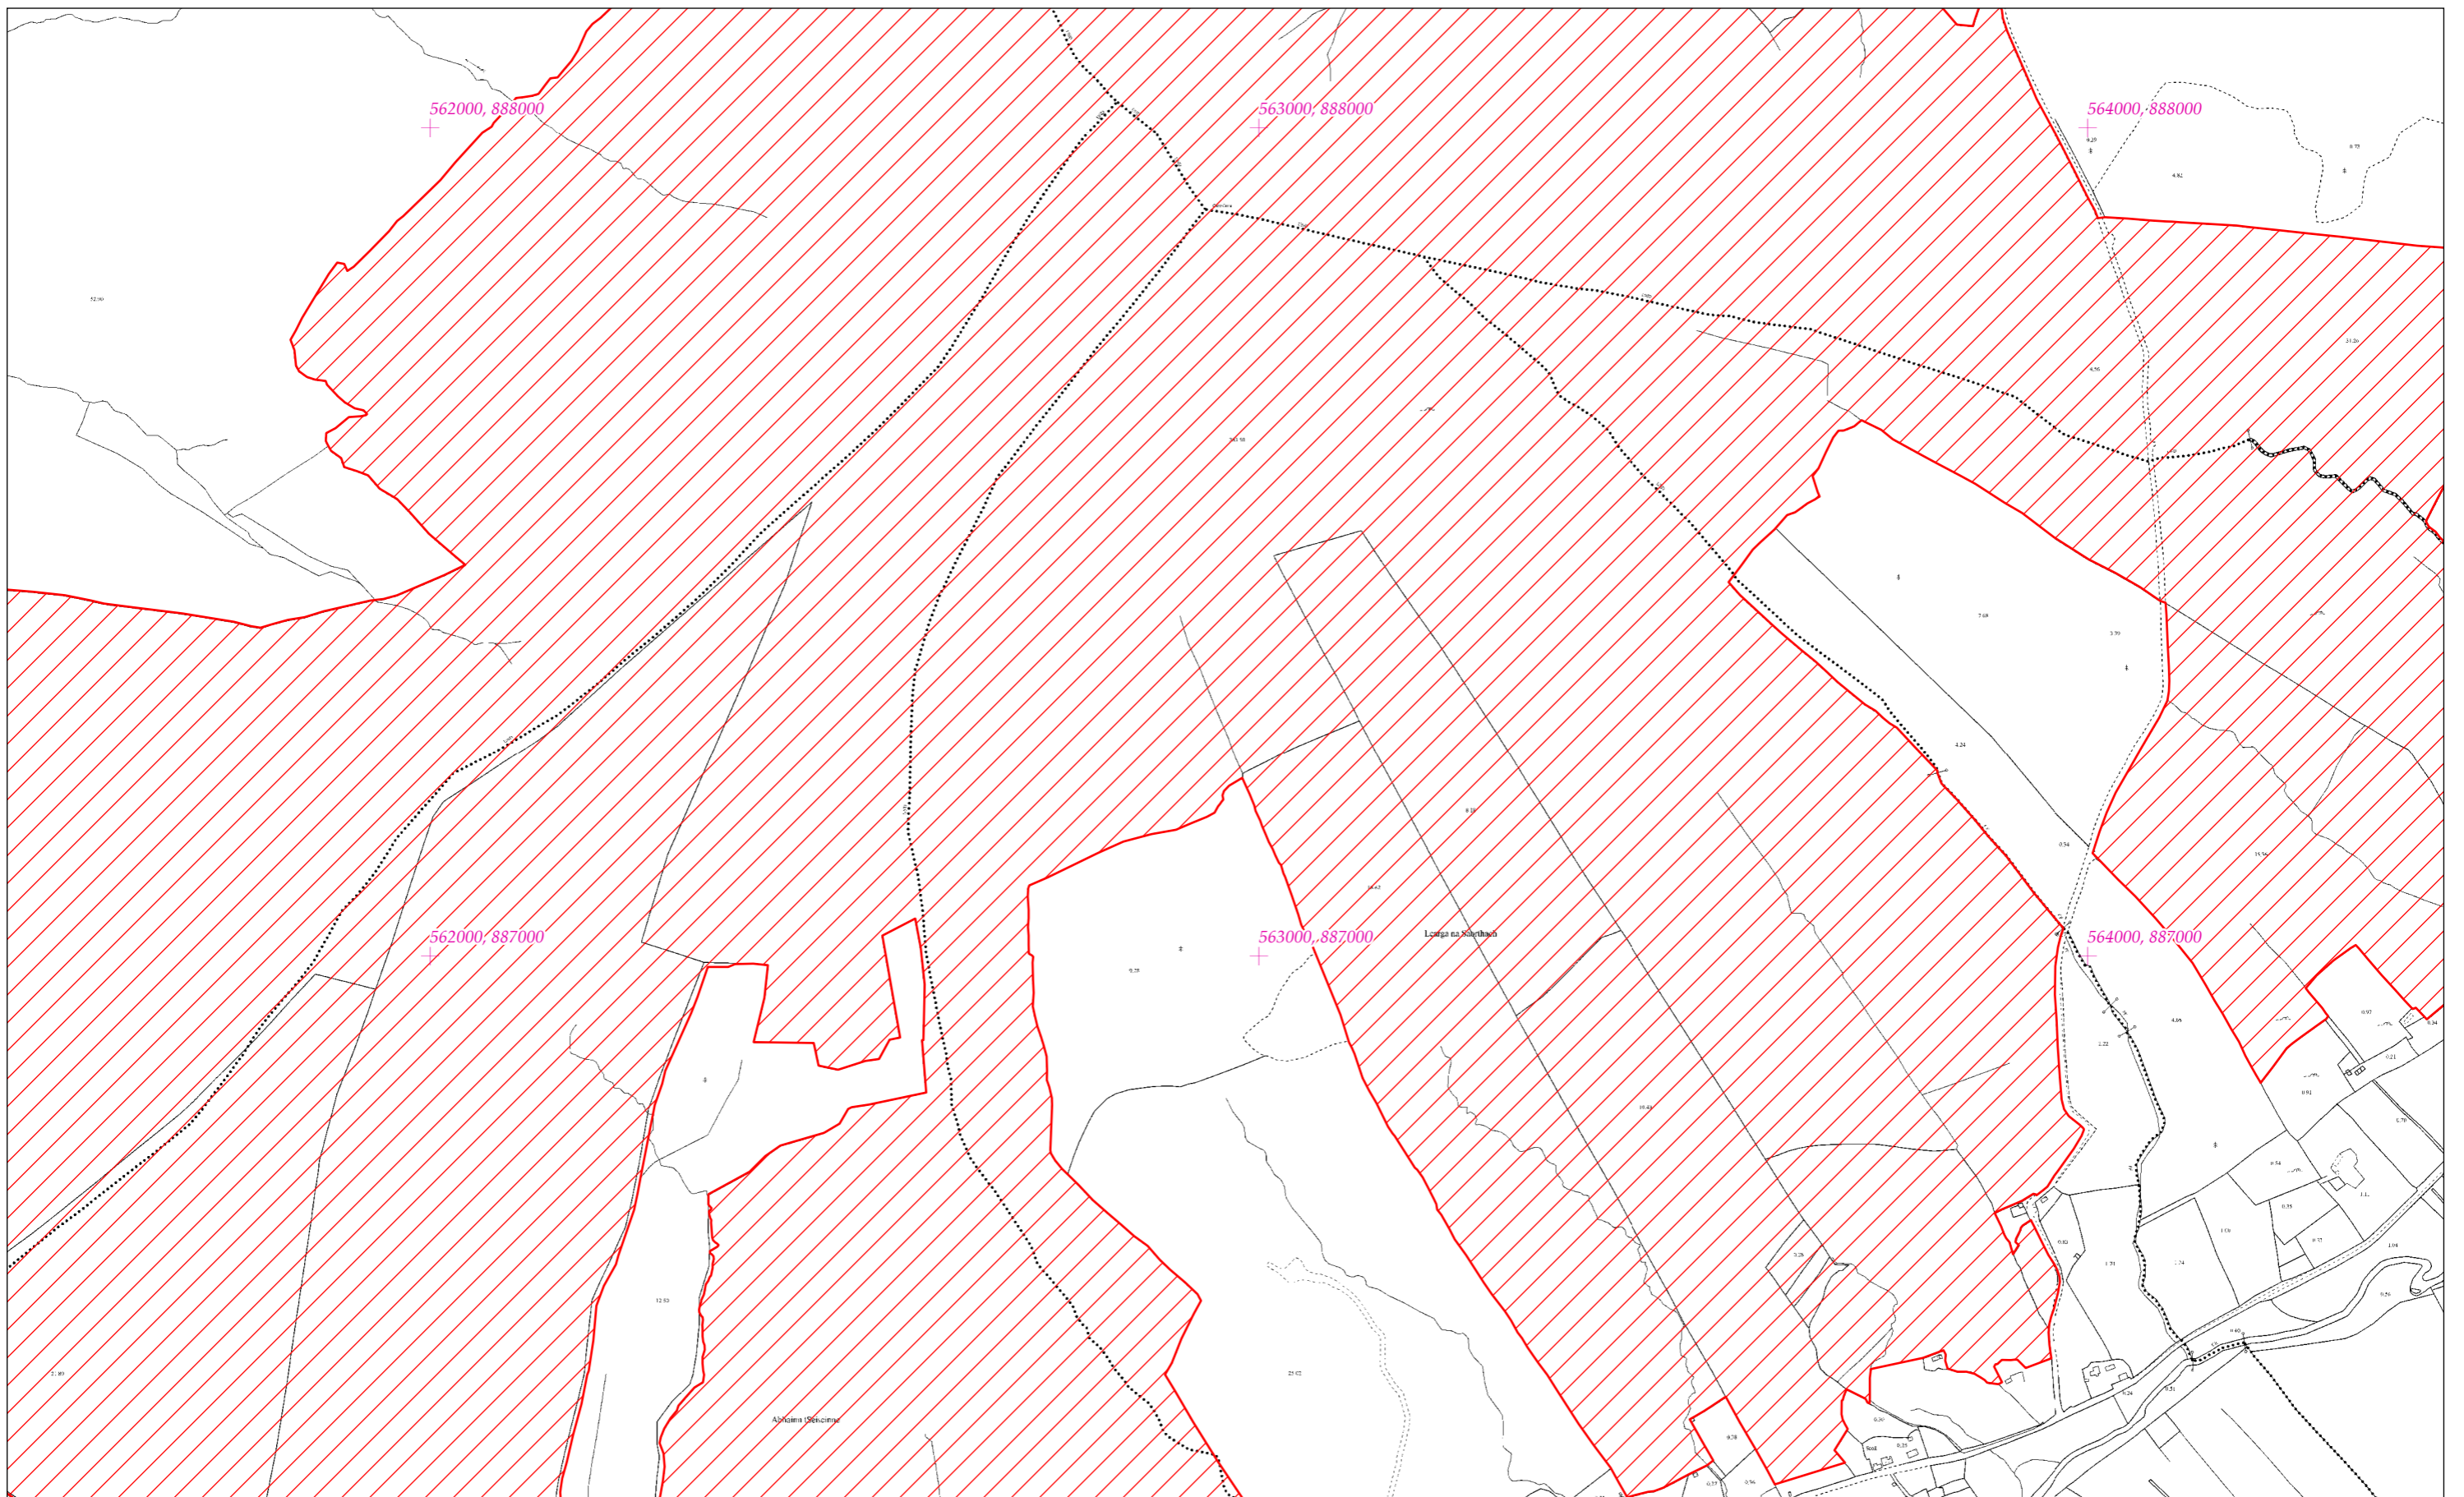

LCS Shliabh Tuaidh/an Toir Mhóir/Ghaath Luacharois Beag  
Slieve Tooy/Tormore Island/Loughros Beg Bay SAC  
1:5000 O.S. TILE 0469a 45 of 55

SITE CODE  
000190

Leagan / Version: 3.01  
Arna chló an / Printed on: 11/11/2021