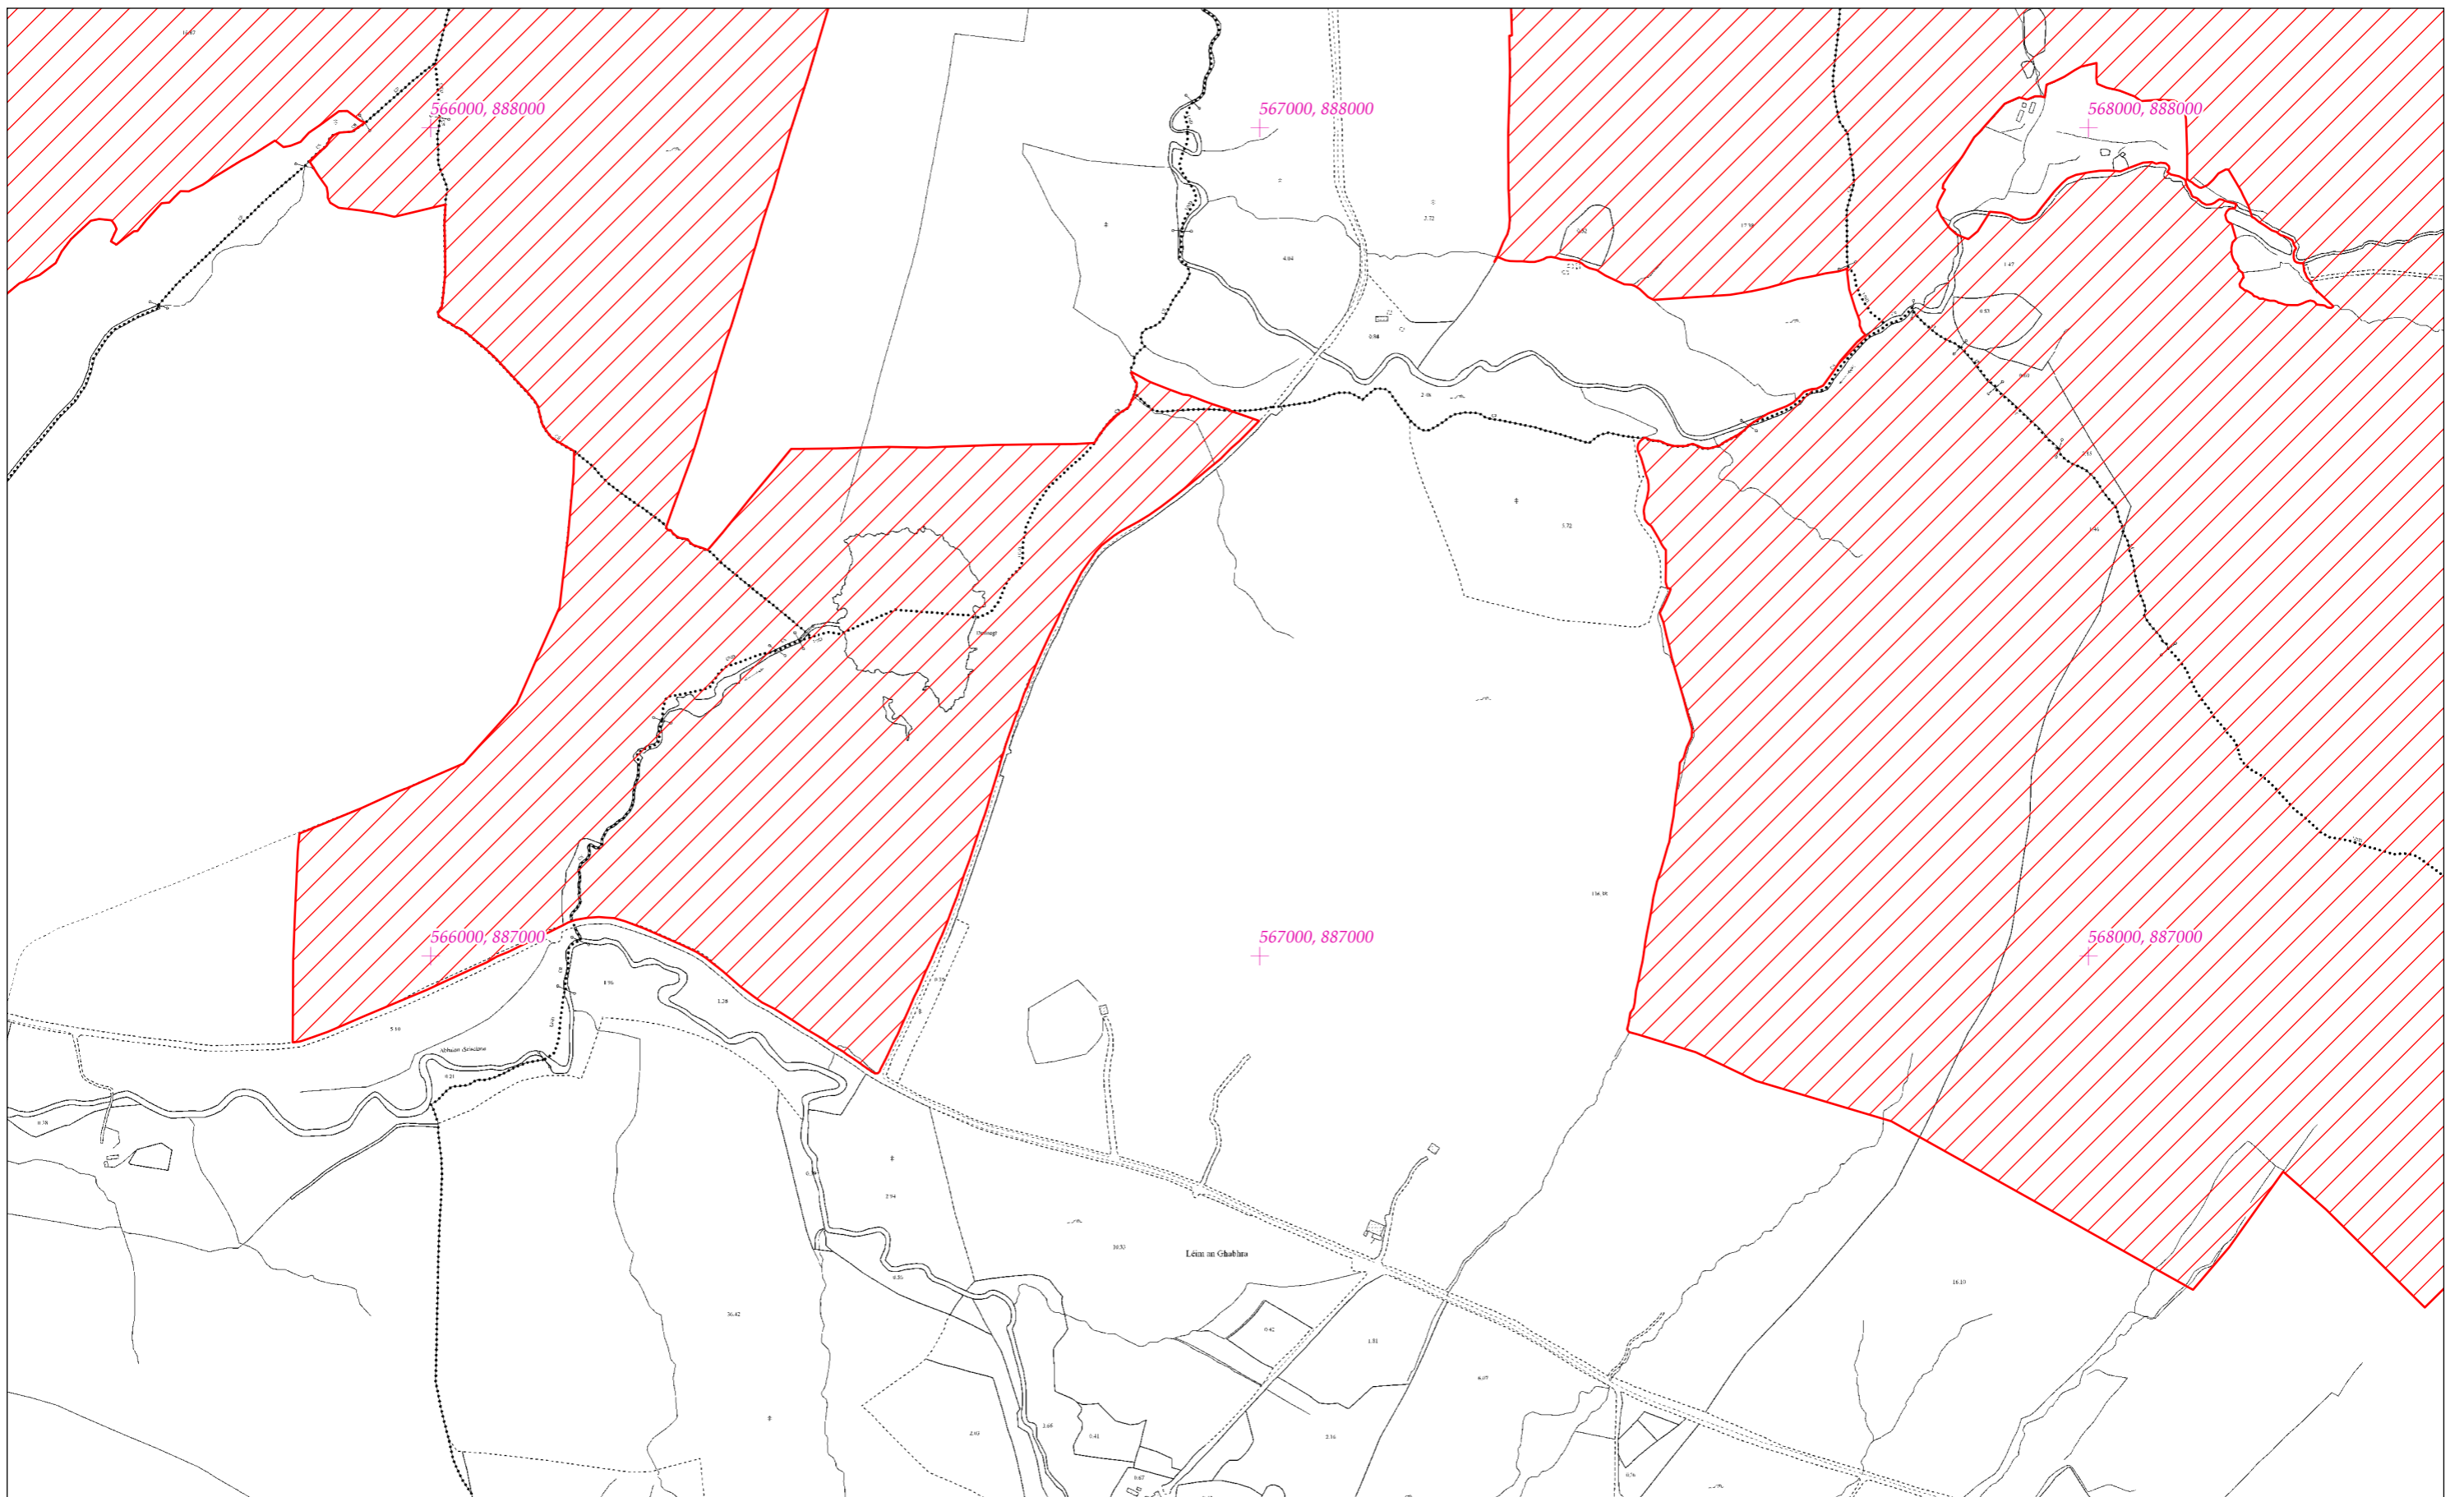

LCS Shliabh Tuaidh/an Toir Mhóir/Ghaoth Luacharóis Beag  
Slieve Tooy/Tormore Island/Loughros Beg Bay SAC  
1:5000 O.S. TILE 0470a 49 of 55

SITE CODE  
000190

Leagan / Version: 3.01  
Arna chló an / Printed on: 11/11/2021