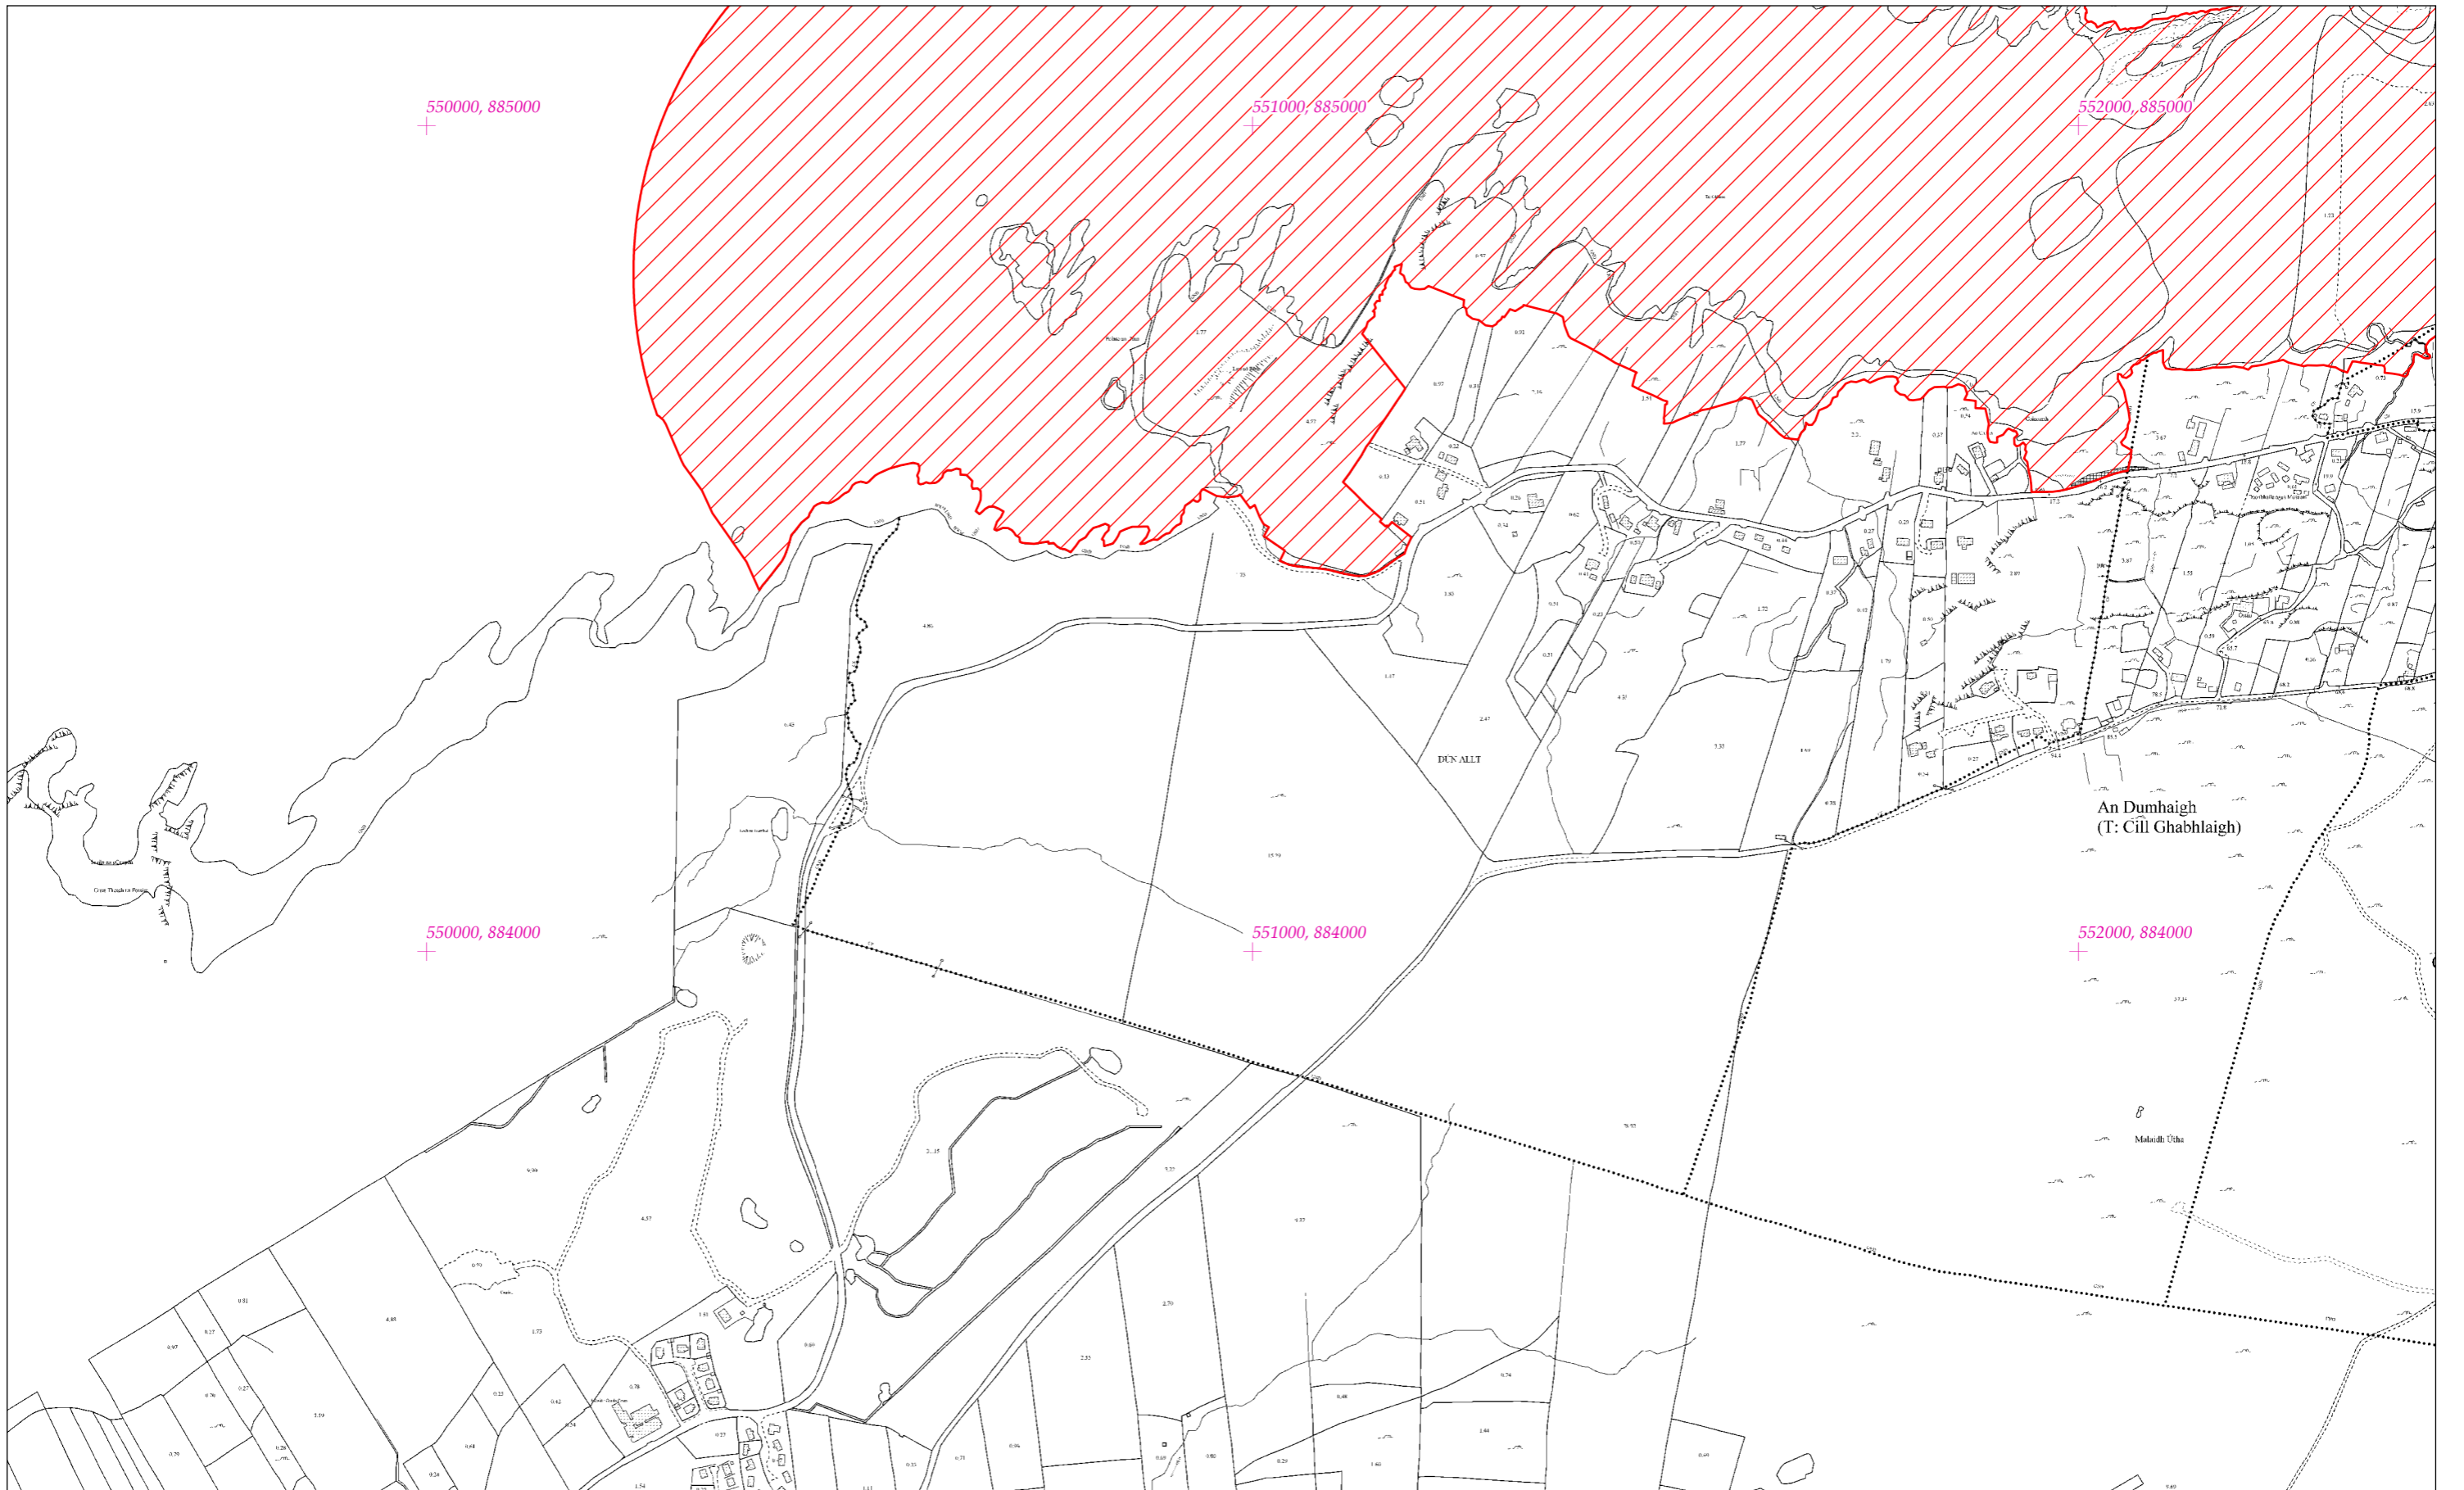

LCS Shliabh Tuaidh/an Toir Mhóir/Ghaath Luacharais Beag  
Slieve Tooy/Tormore Island/Loughros Beg Bay SAC  
1:5000 O.S. TILE 0471a 51 of 55

SITE CODE  
000190

Leagan / Version: 3.01  
Arna chló an / Printed on: 11/11/2021