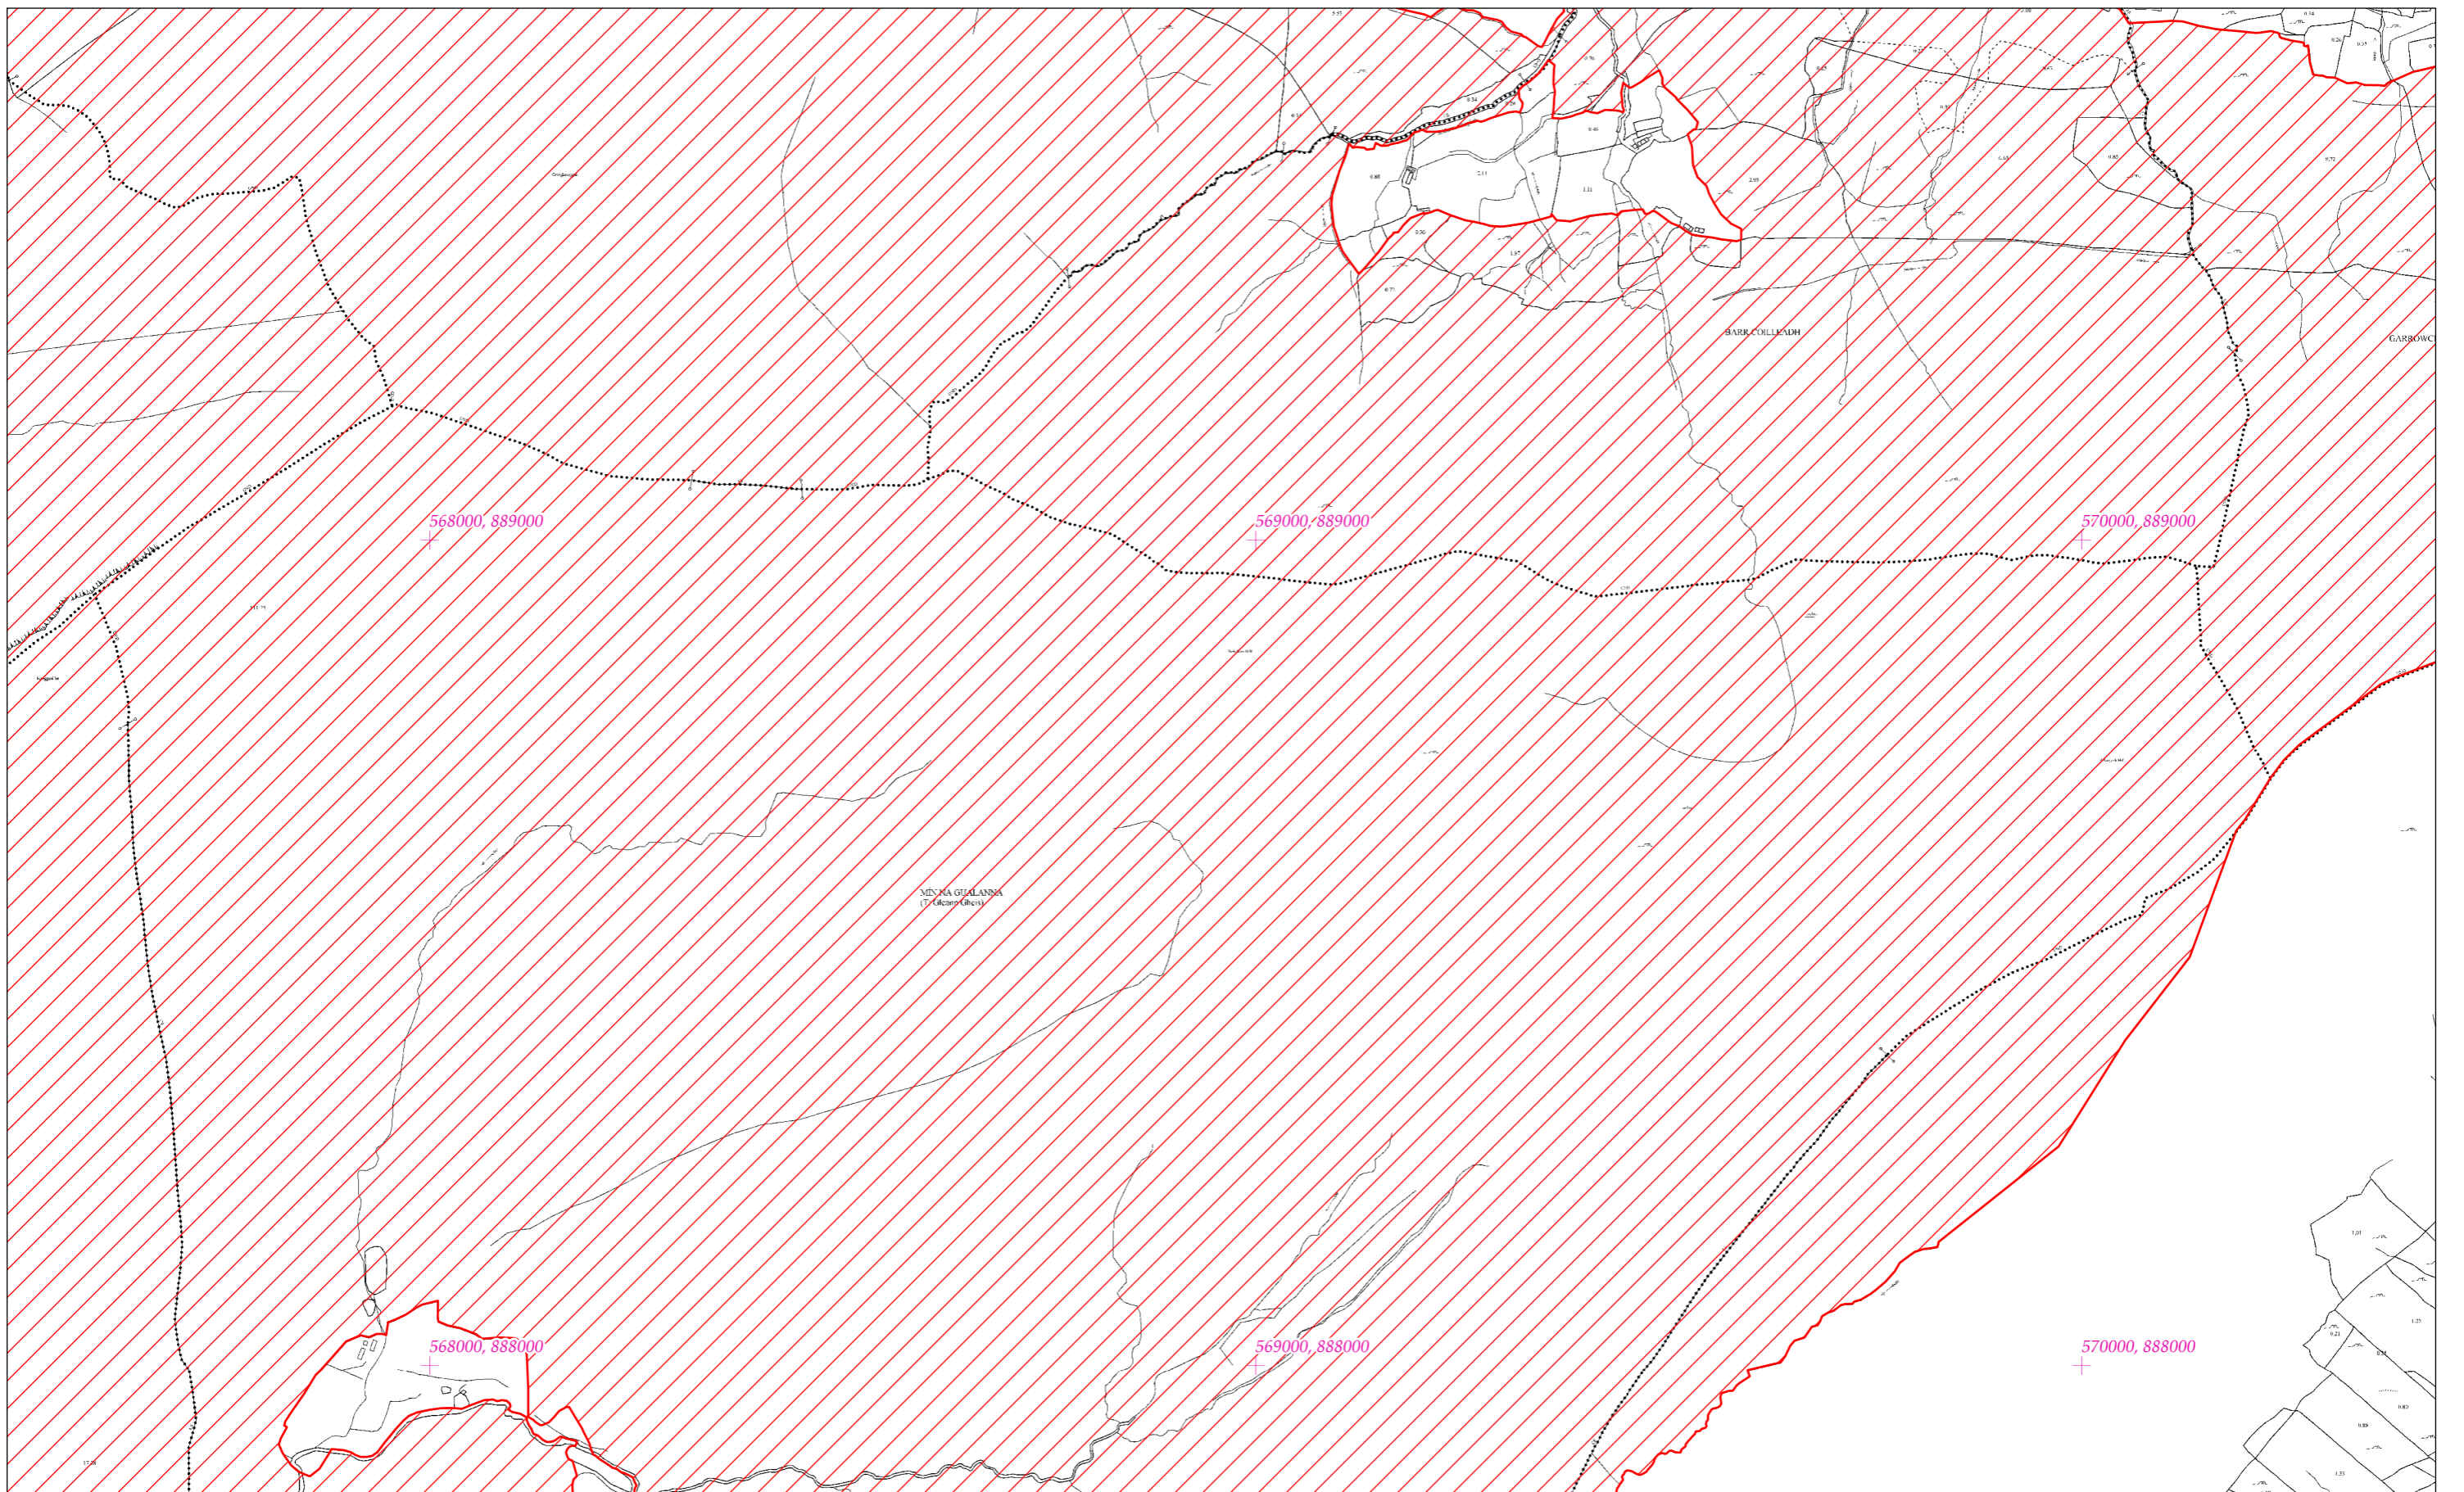

LCS Shliabh Tuaidh/an Toir Mhóir/Ghaath Luacharais Beag  
Slieve Tooy/Tormore Island/Loughros Beg Bay SAC  
1:5000 O.S. TILE 0443b 32 of 55

SITE CODE  
000190

Leagan / Version: 3.01  
Arna chló an / Printed on: 11/11/2021