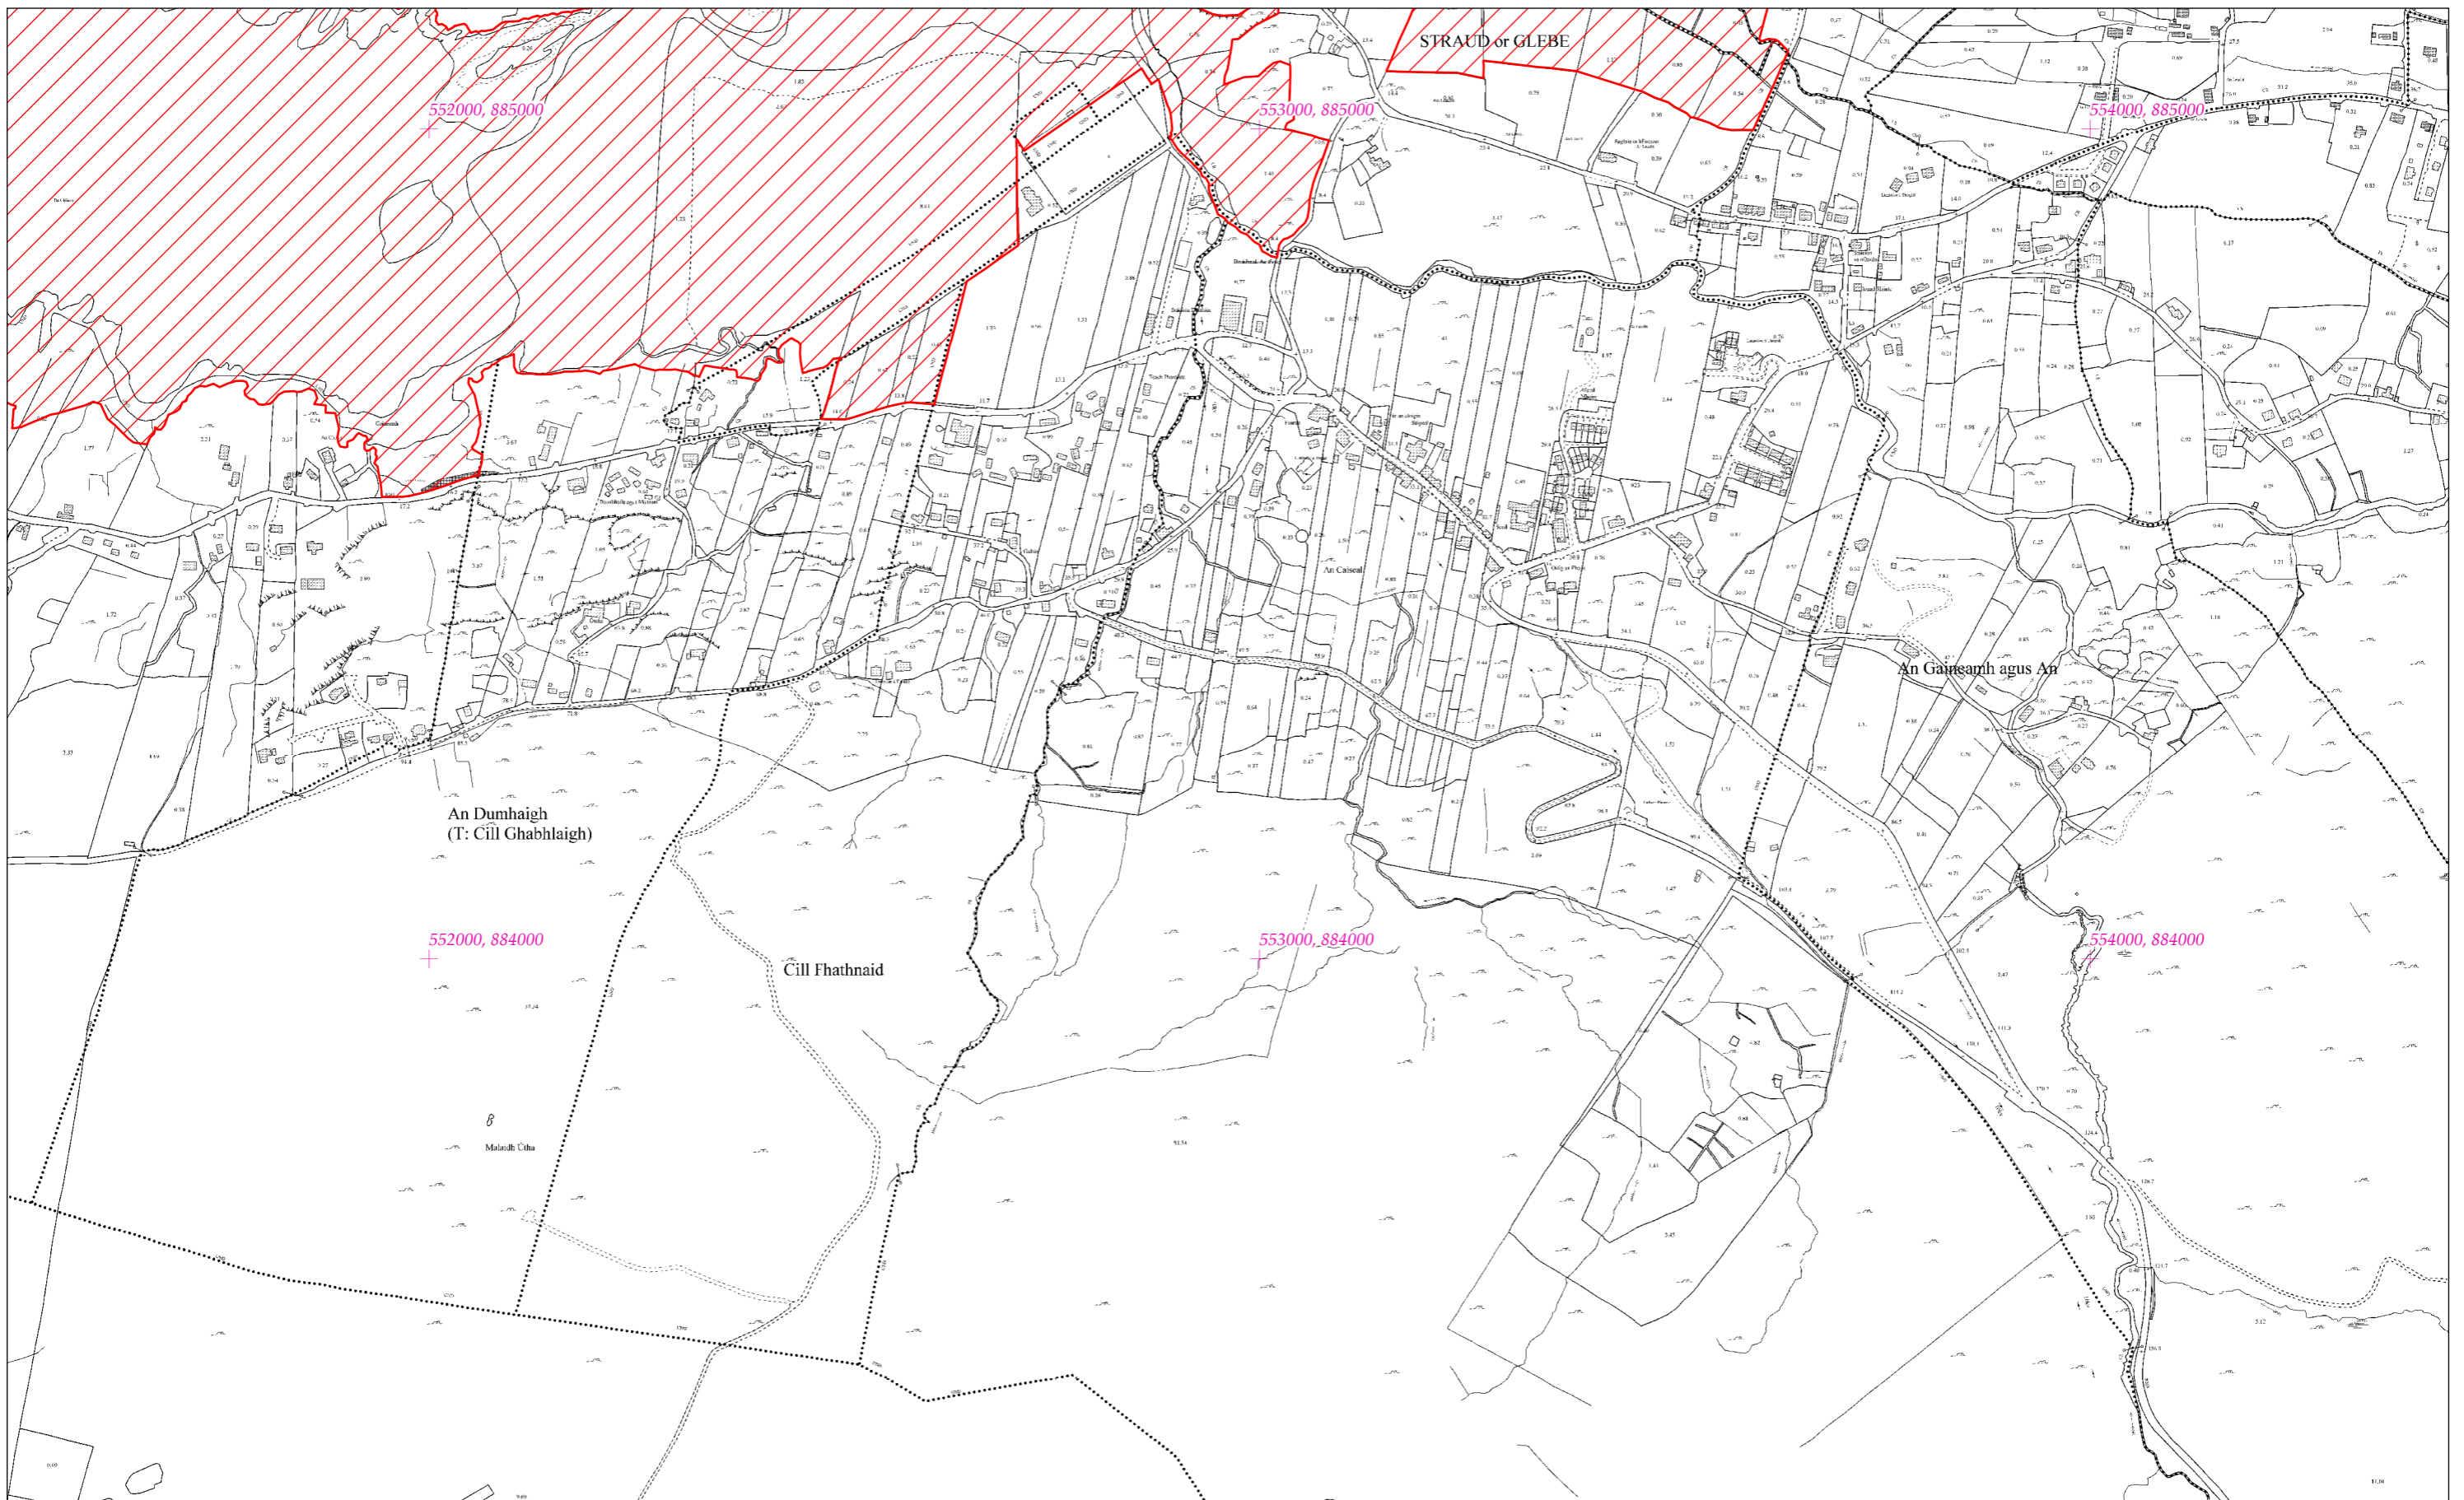

LCS Shliabh Tuaidh/an Toir Mhóir/Ghaath Luacharais Beag  
Slieve Tooy/Tormore Island/Loughros Beg Bay SAC  
1:5000 O.S. TILE 0494b 52 of 55

**SITE CODE  
000190**

Leagan / Version: 3.01  
Arna chló an / Printed on: 11/11/2021