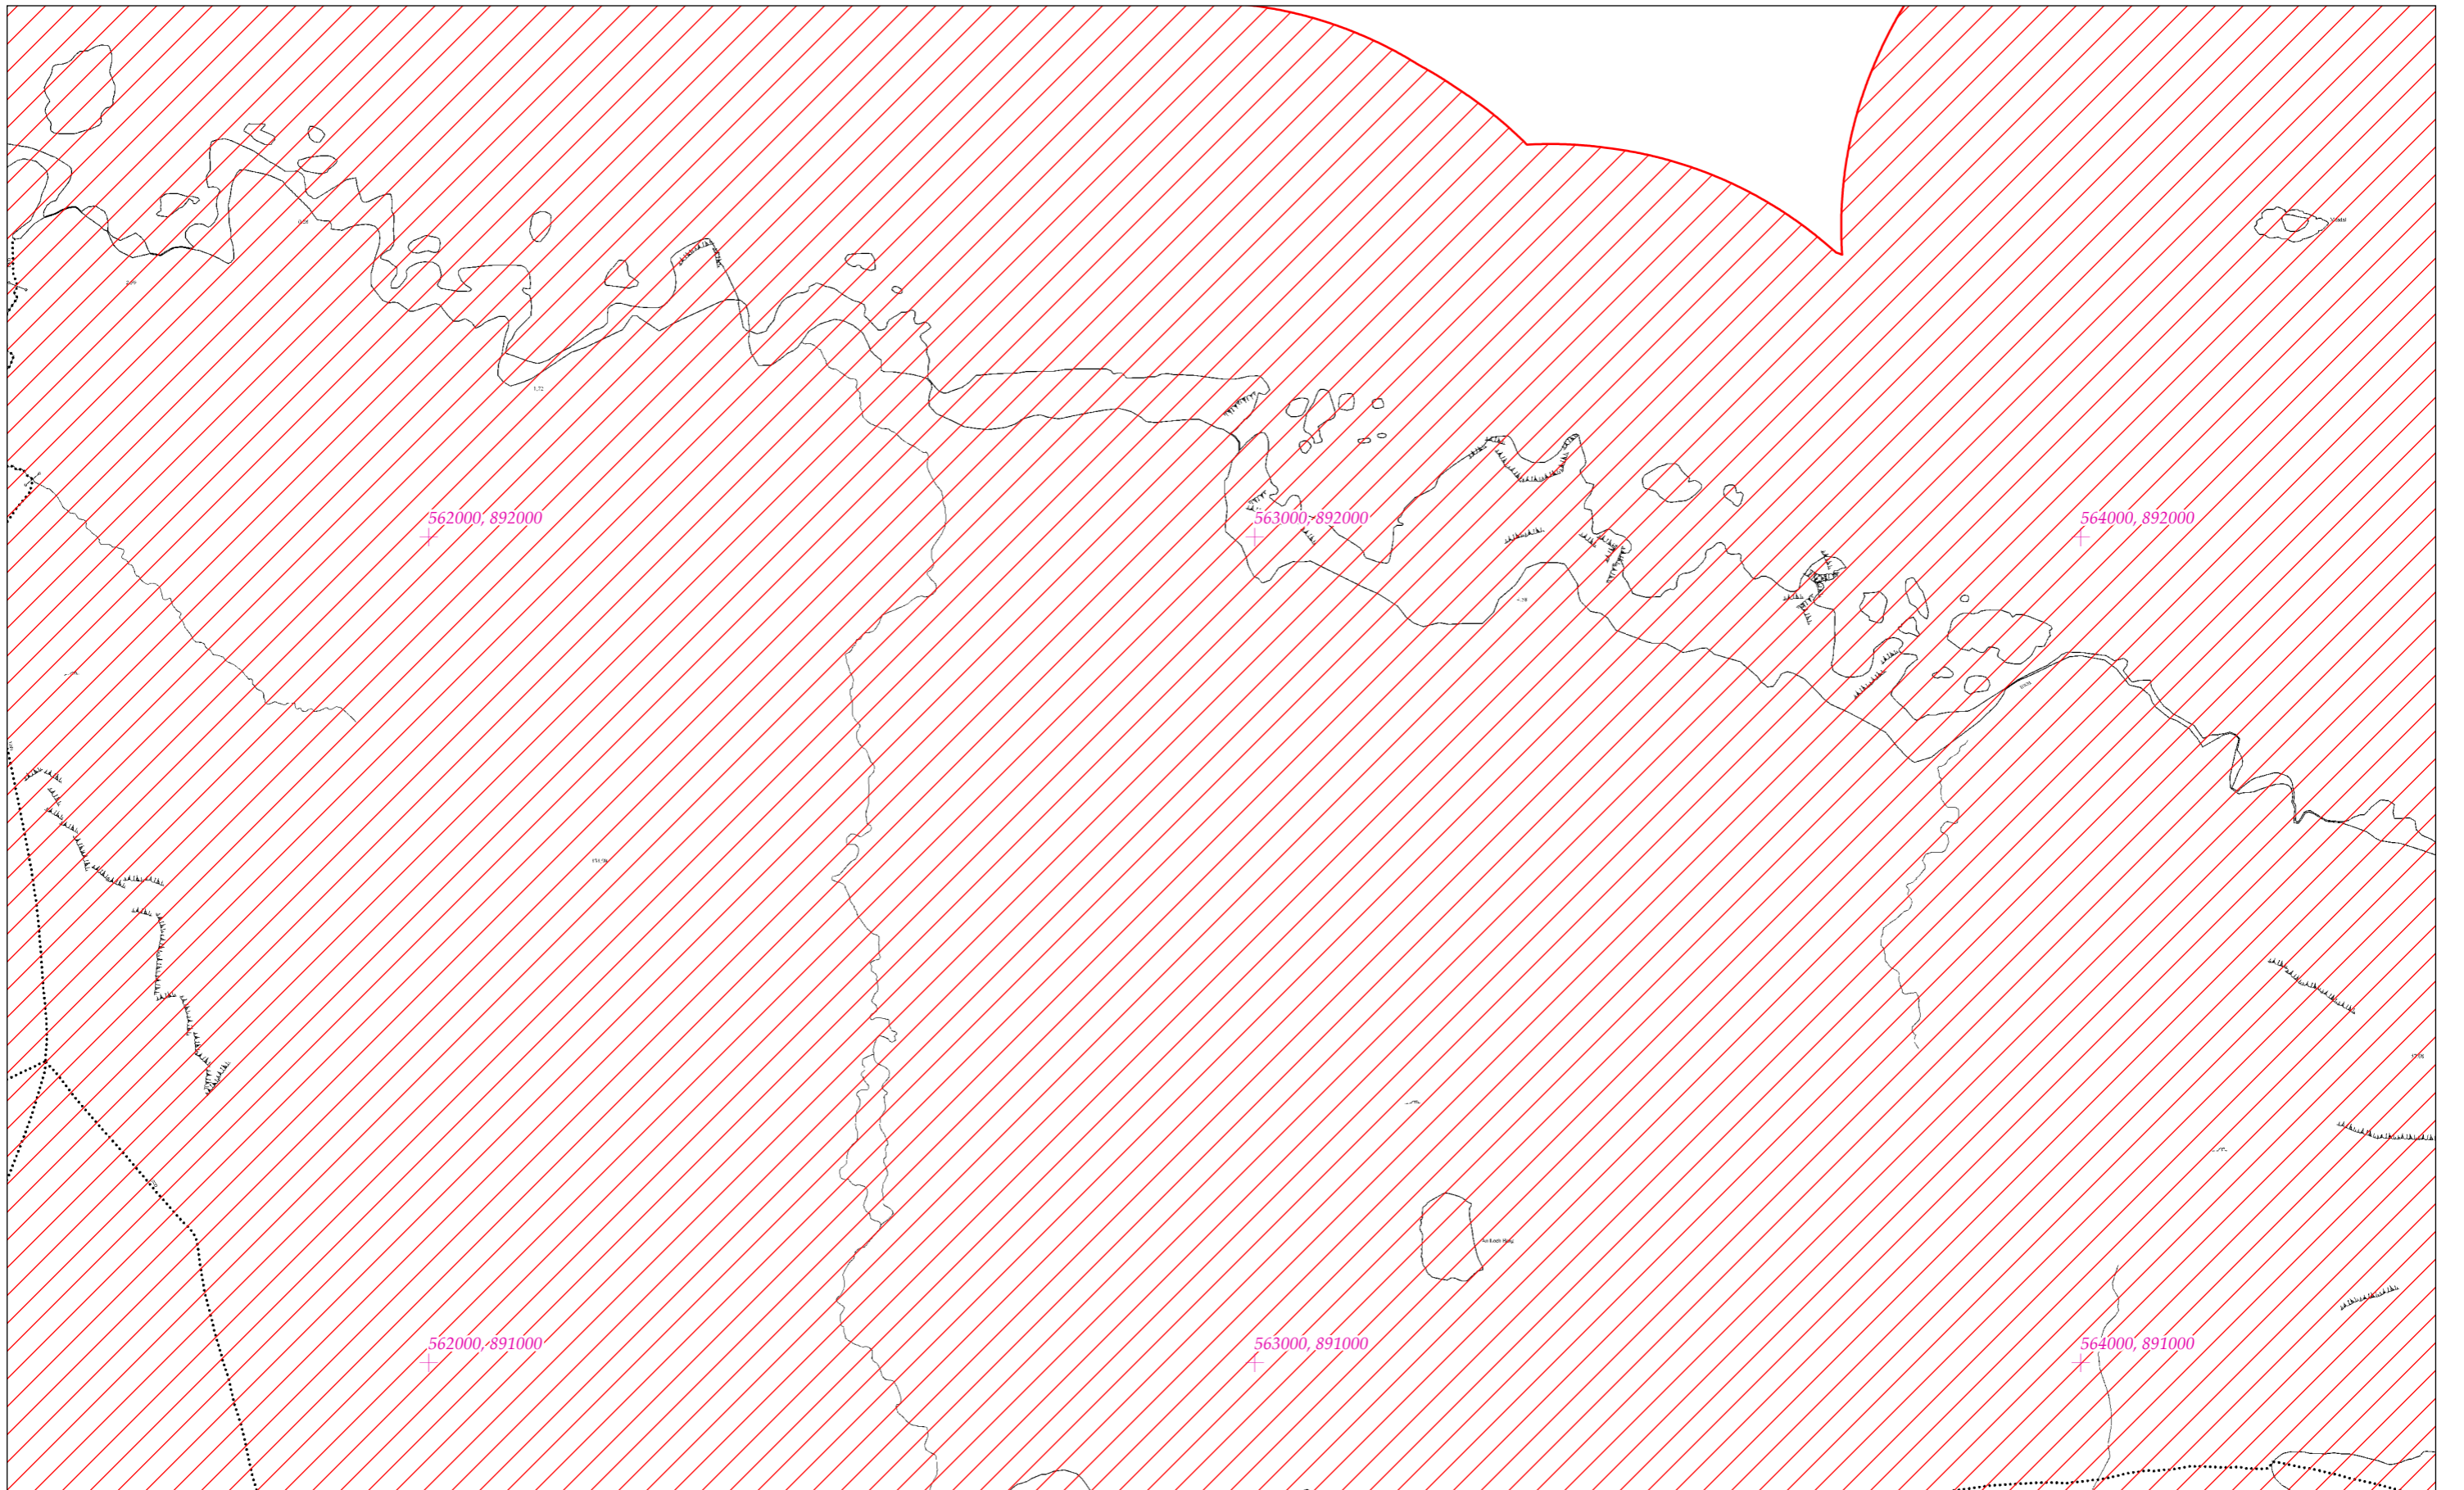

LCS Shliabh Tuaidh/an Toir Mhóir/Ghaoth Luacharais Beag  
Slieve Tooy/Tormore Island/Loughros Beg Bay SAC  
1:5000 O.S. TILE 0414c 8 of 55

SITE CODE  
000190

Leagan / Version: 3.01  
Arna chló an / Printed on: 11/11/2021