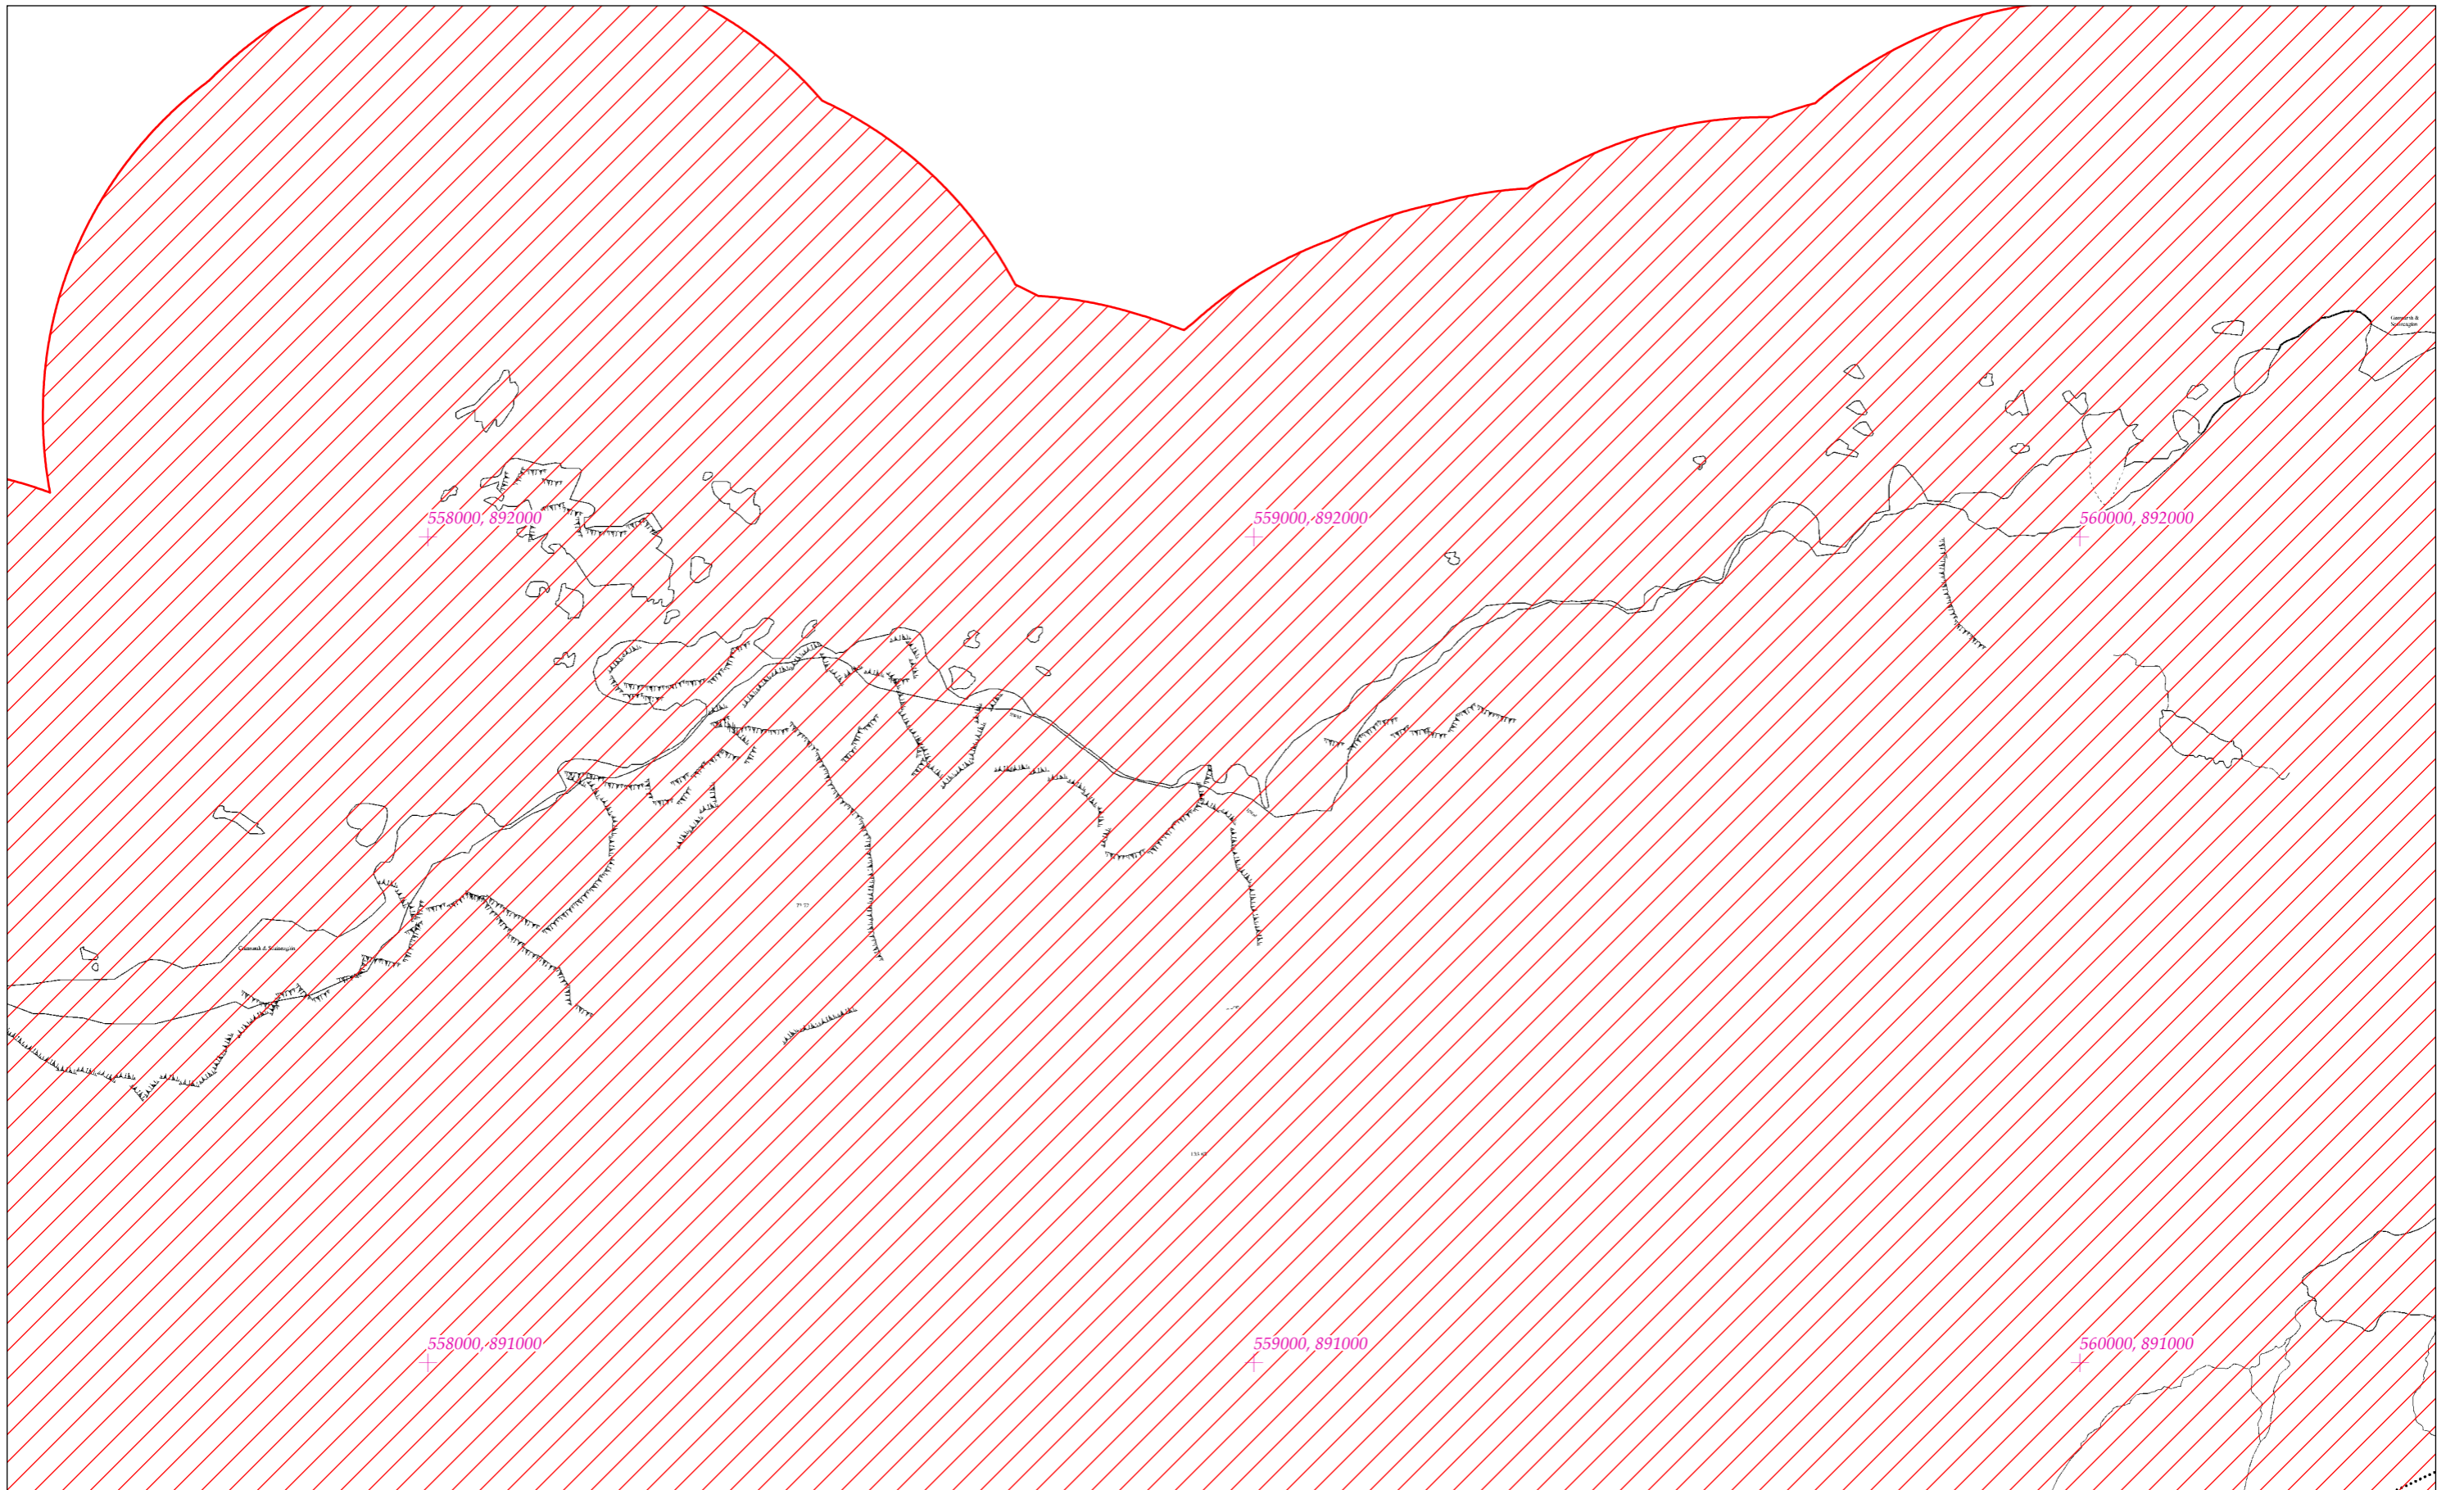

LCS Shliabh Tuaidh/an Toir Mhóir/Ghaoth Luacharóis Beag  
Slieve Tooley/Tormore Island/Loughros Beg Bay SAC  
1:5000 O.S. TILE 0413c 4 of 55

**SITE CODE  
000190**

Leagan / Version: 3.01  
Arna chló an / Printed on: 11/11/2021