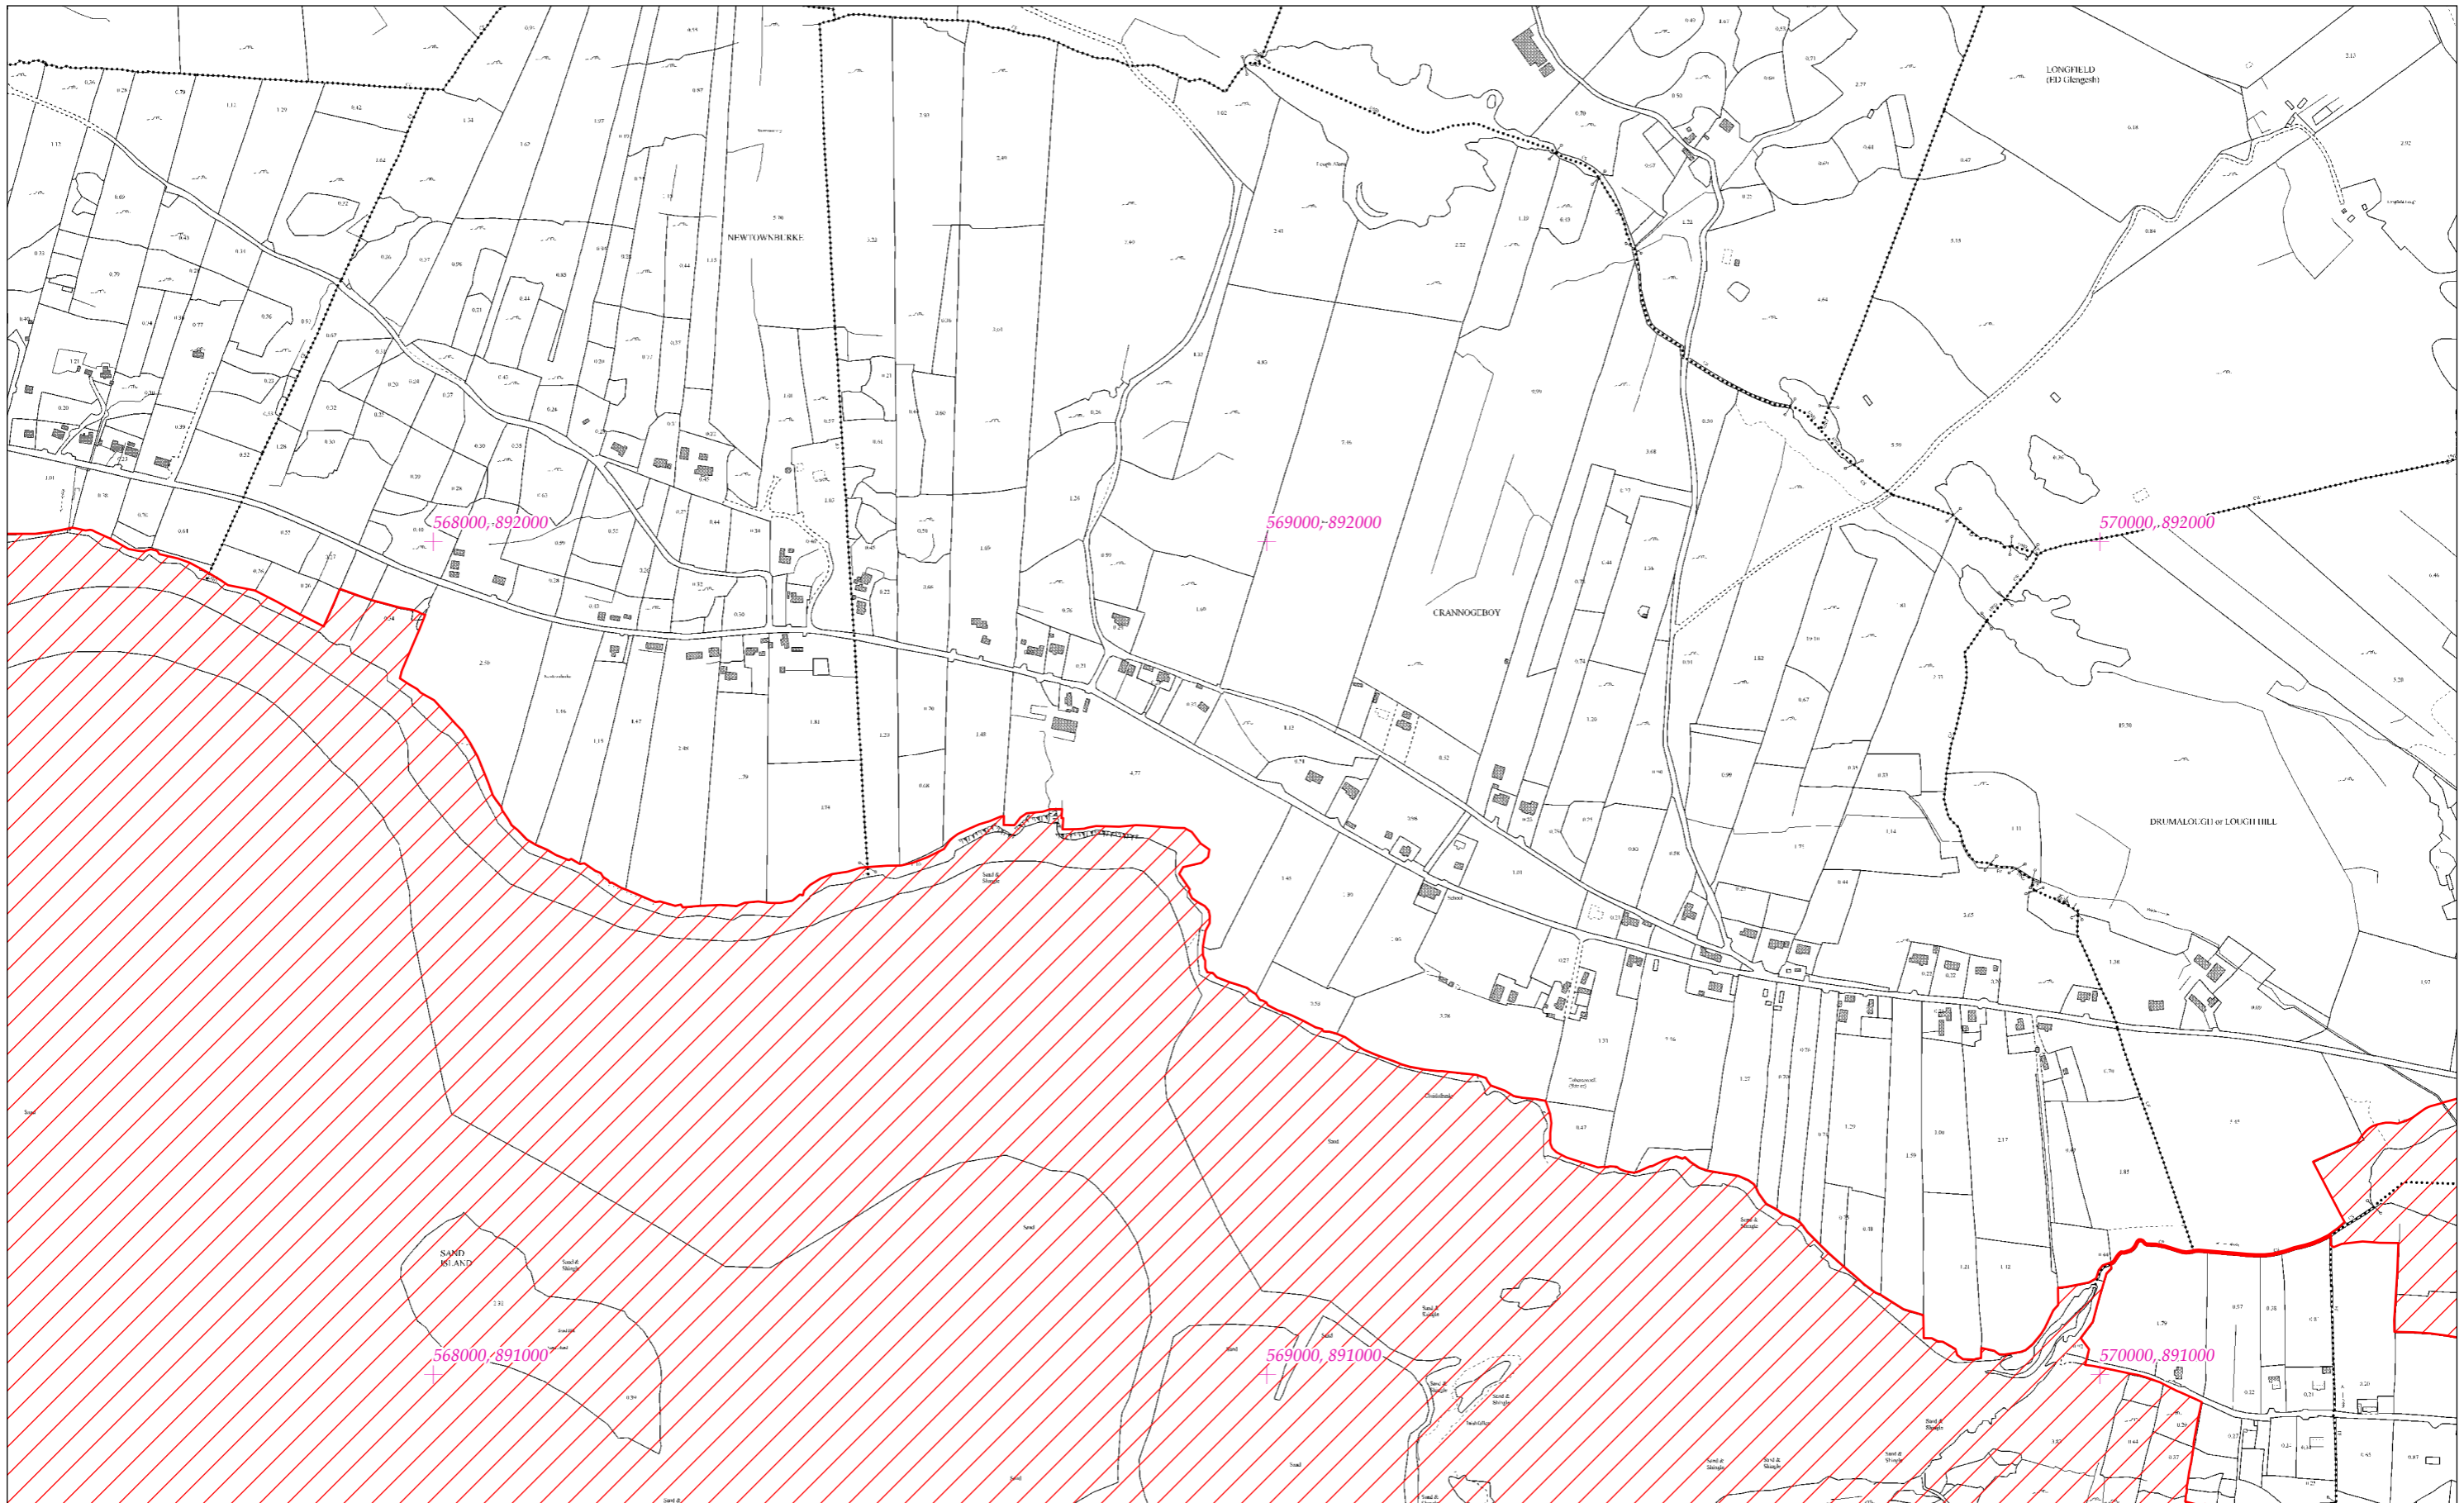

LCS Shliabh Tuaidh/an Toir Mhóir/Ghaoth Luacharóis Beag  
Slieve Tooy/Tormore Island/Loughros Beg Bay SAC  
1:5000 O.S. TILE 0415d 12 of 55

SITE CODE  
000190

Leagan / Version: 3.01  
Arna chló an / Printed on: 11/11/2021