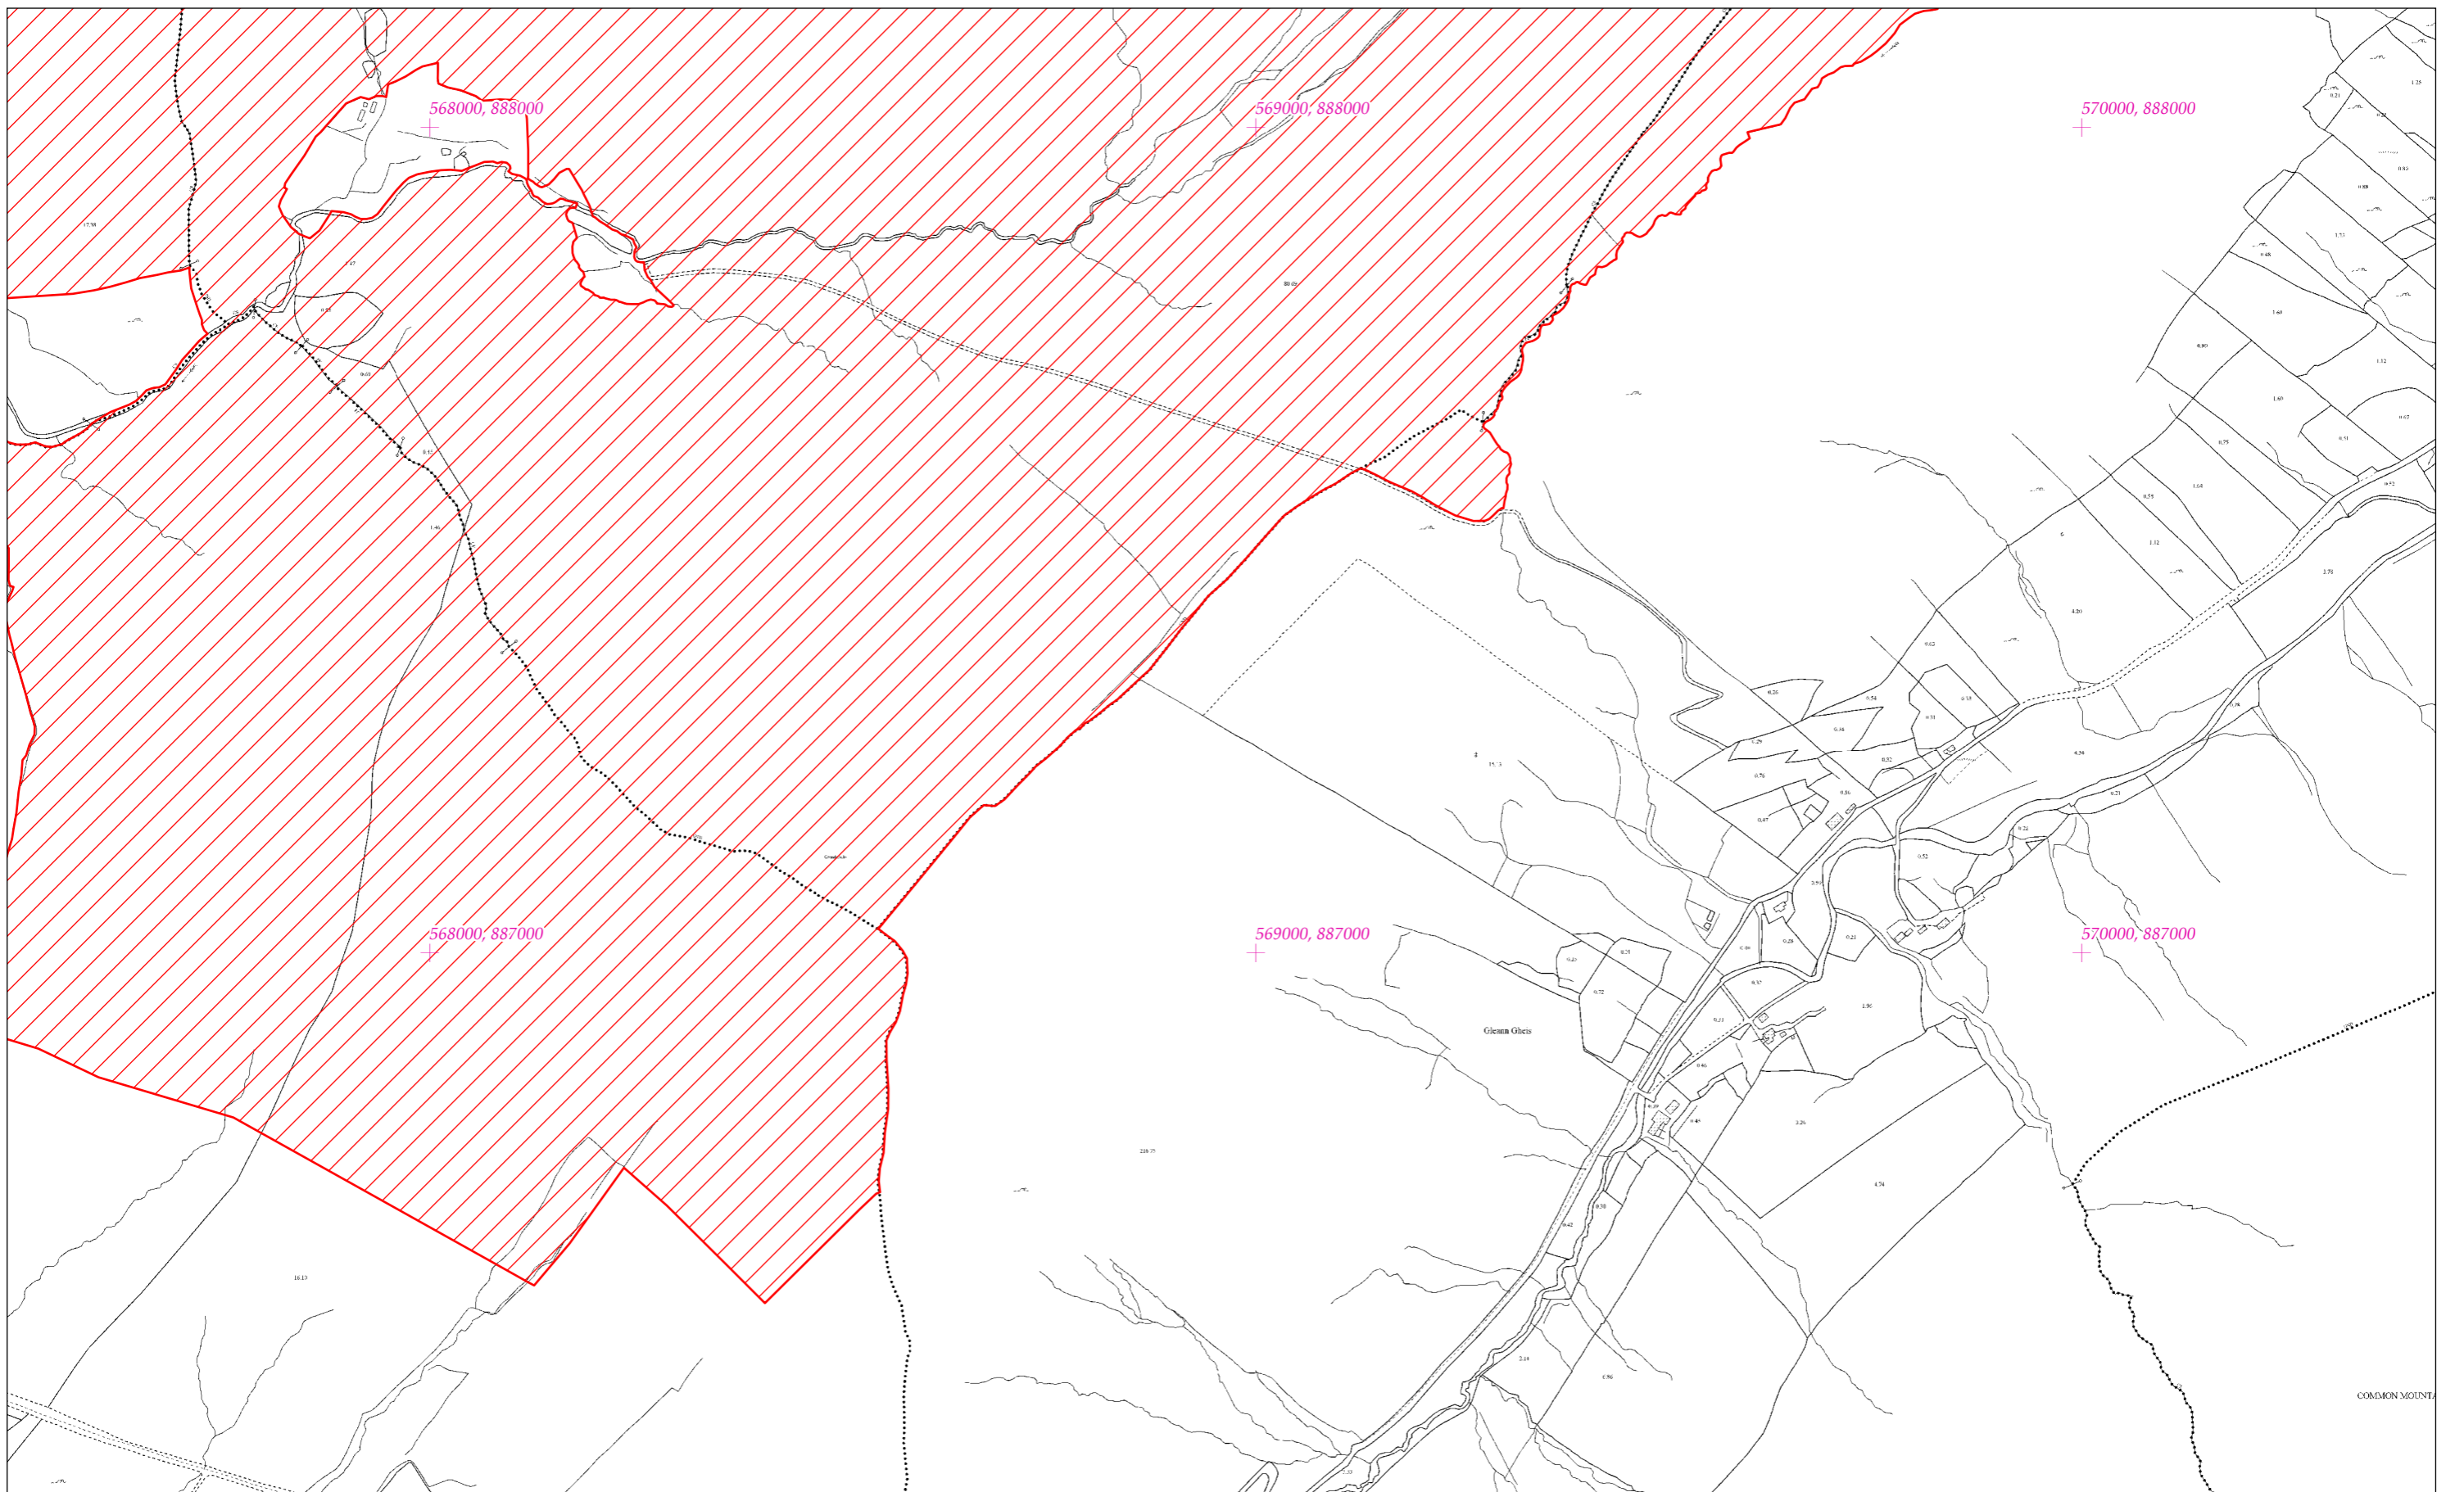

LCS Shliabh Tuaidh/an Toir Mhóir/Ghaoth Luacharais Beag  
Slieve Tooy/Tormore Island/Loughros Beg Bay SAC  
1:5000 O.S. TILE 0470b 50 of 55

SITE CODE  
000190

Leagan / Version: 3.01  
Arna chló an / Printed on: 11/11/2021