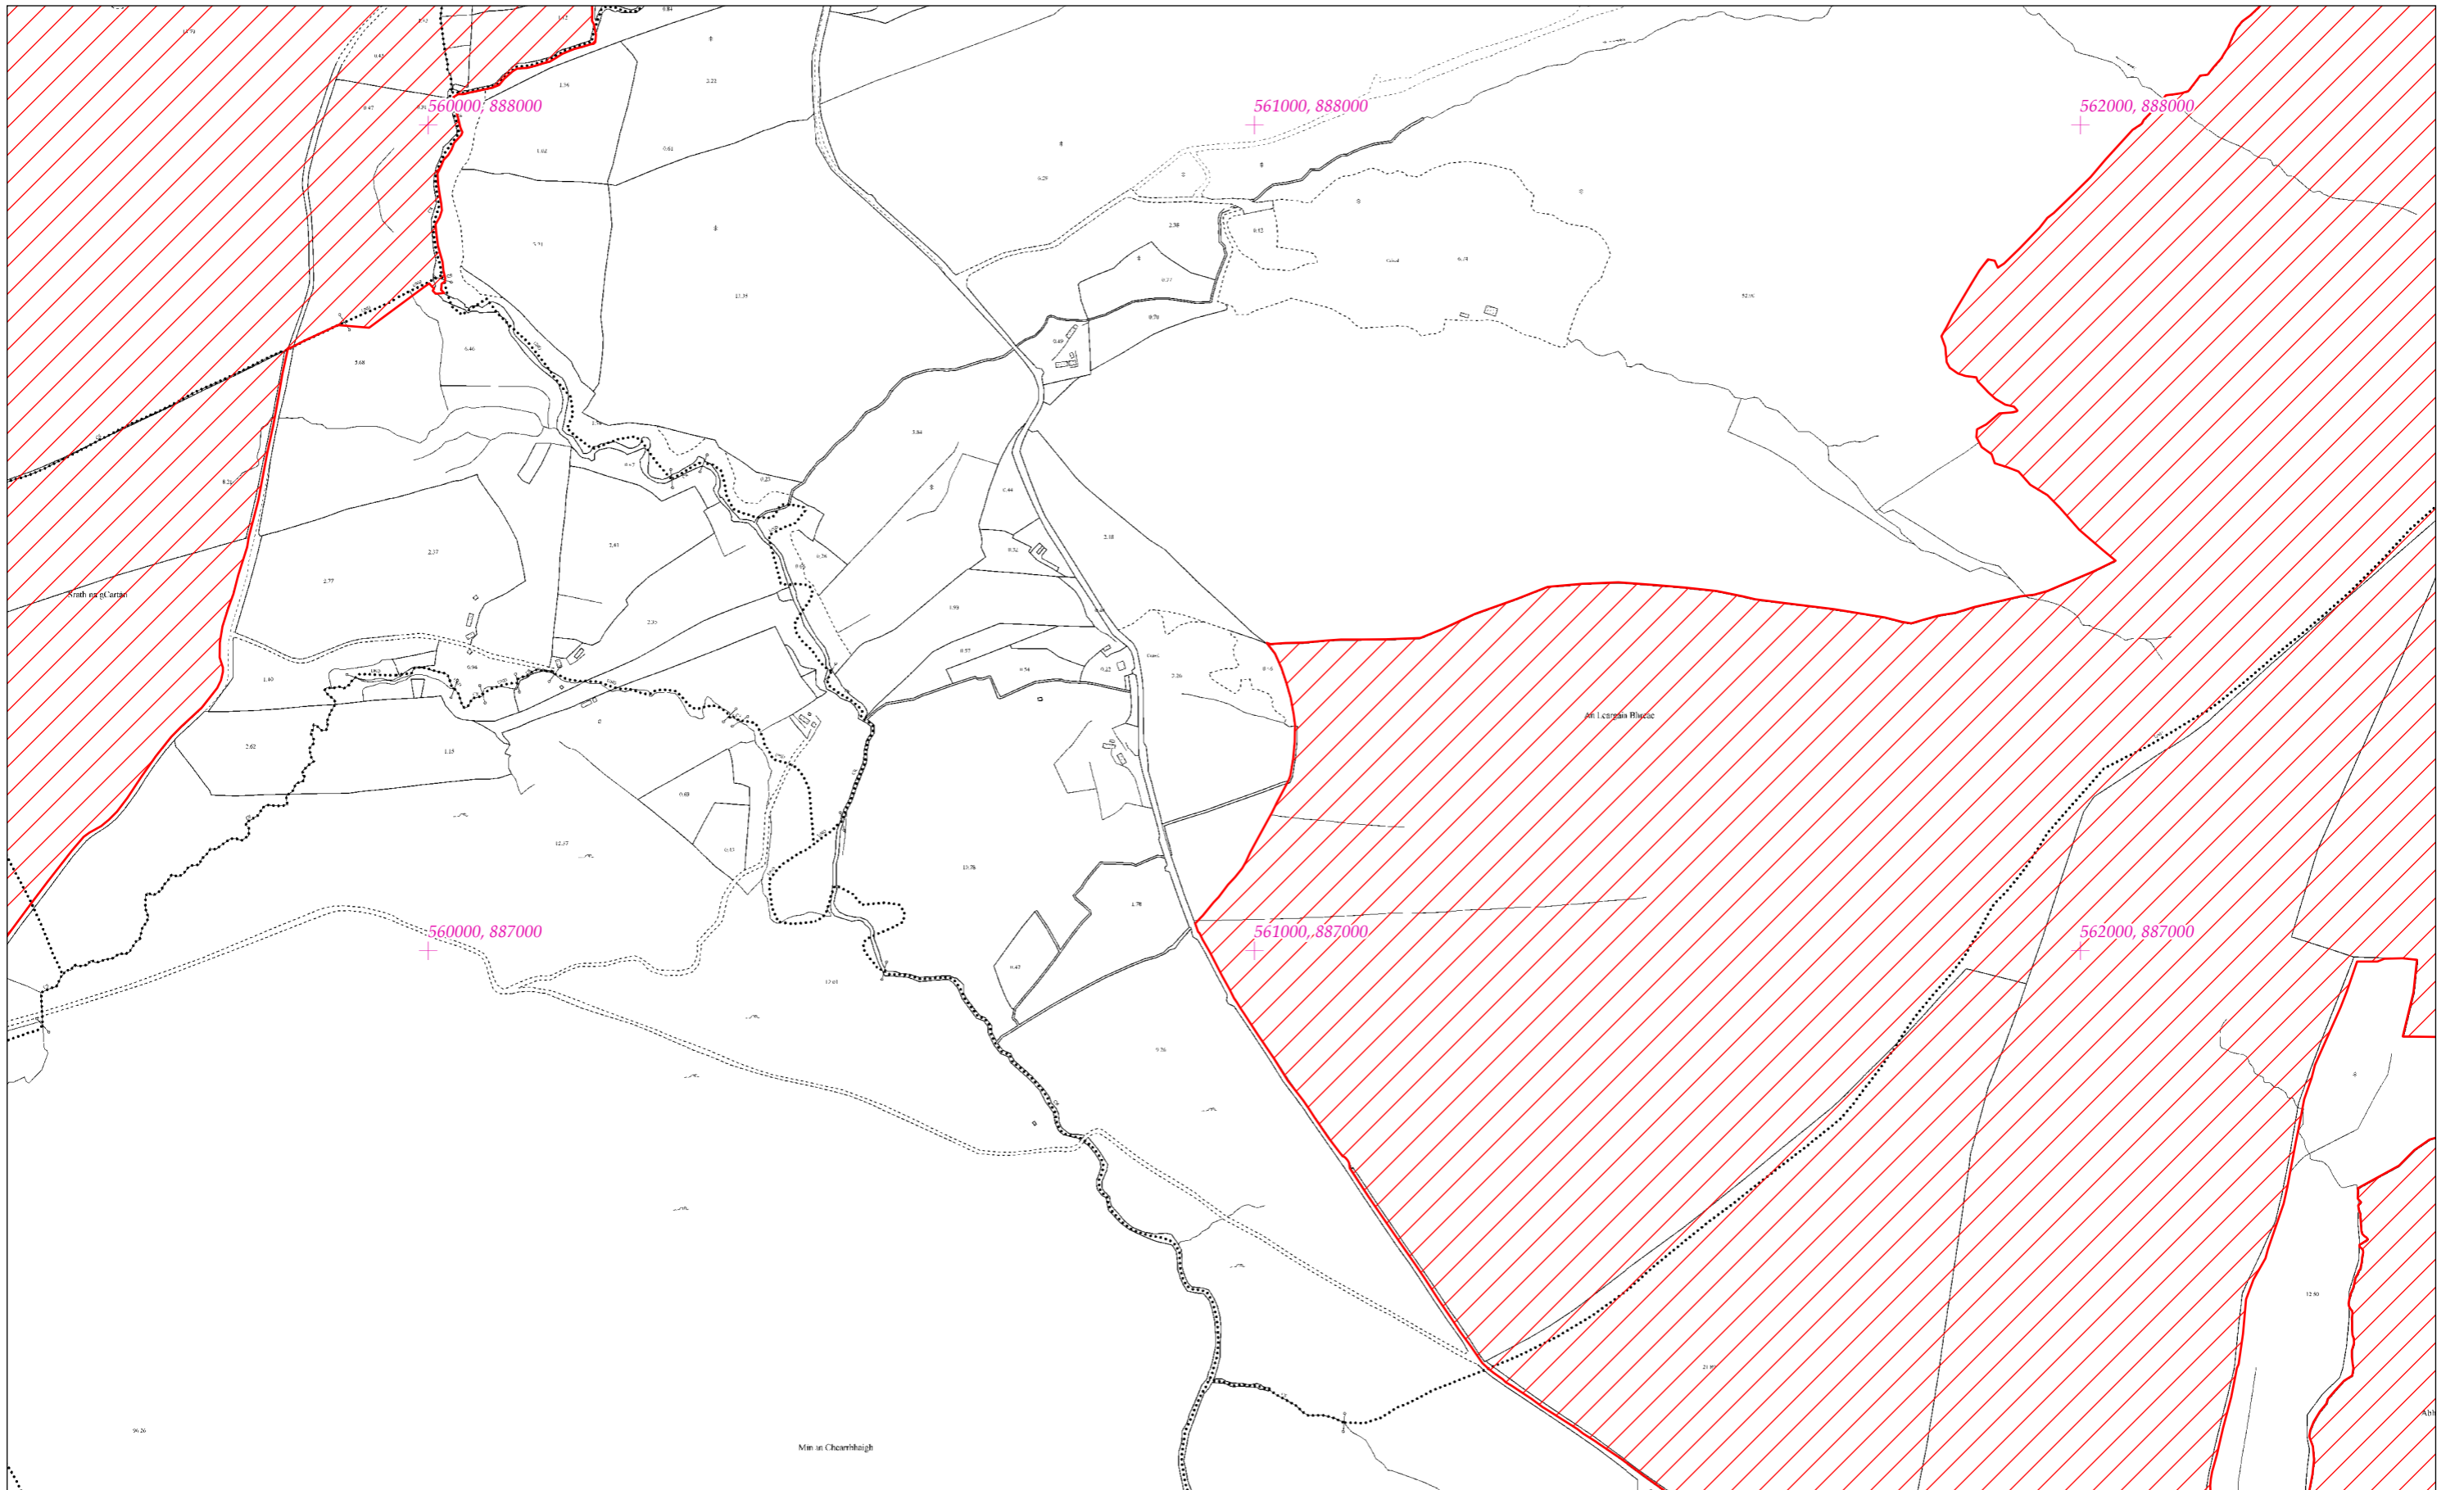

LCS Shliabh Tuaidh/an Toir Mhóir/Ghaath Luacharais Beag  
Slieve Tooy/Tormore Island/Loughros Beg Bay SAC  
1:5000 O.S. TILE 0468c 44 of 55

SITE CODE  
000190

Leagan / Version: 3.01  
Arna chló an / Printed on: 11/11/2021