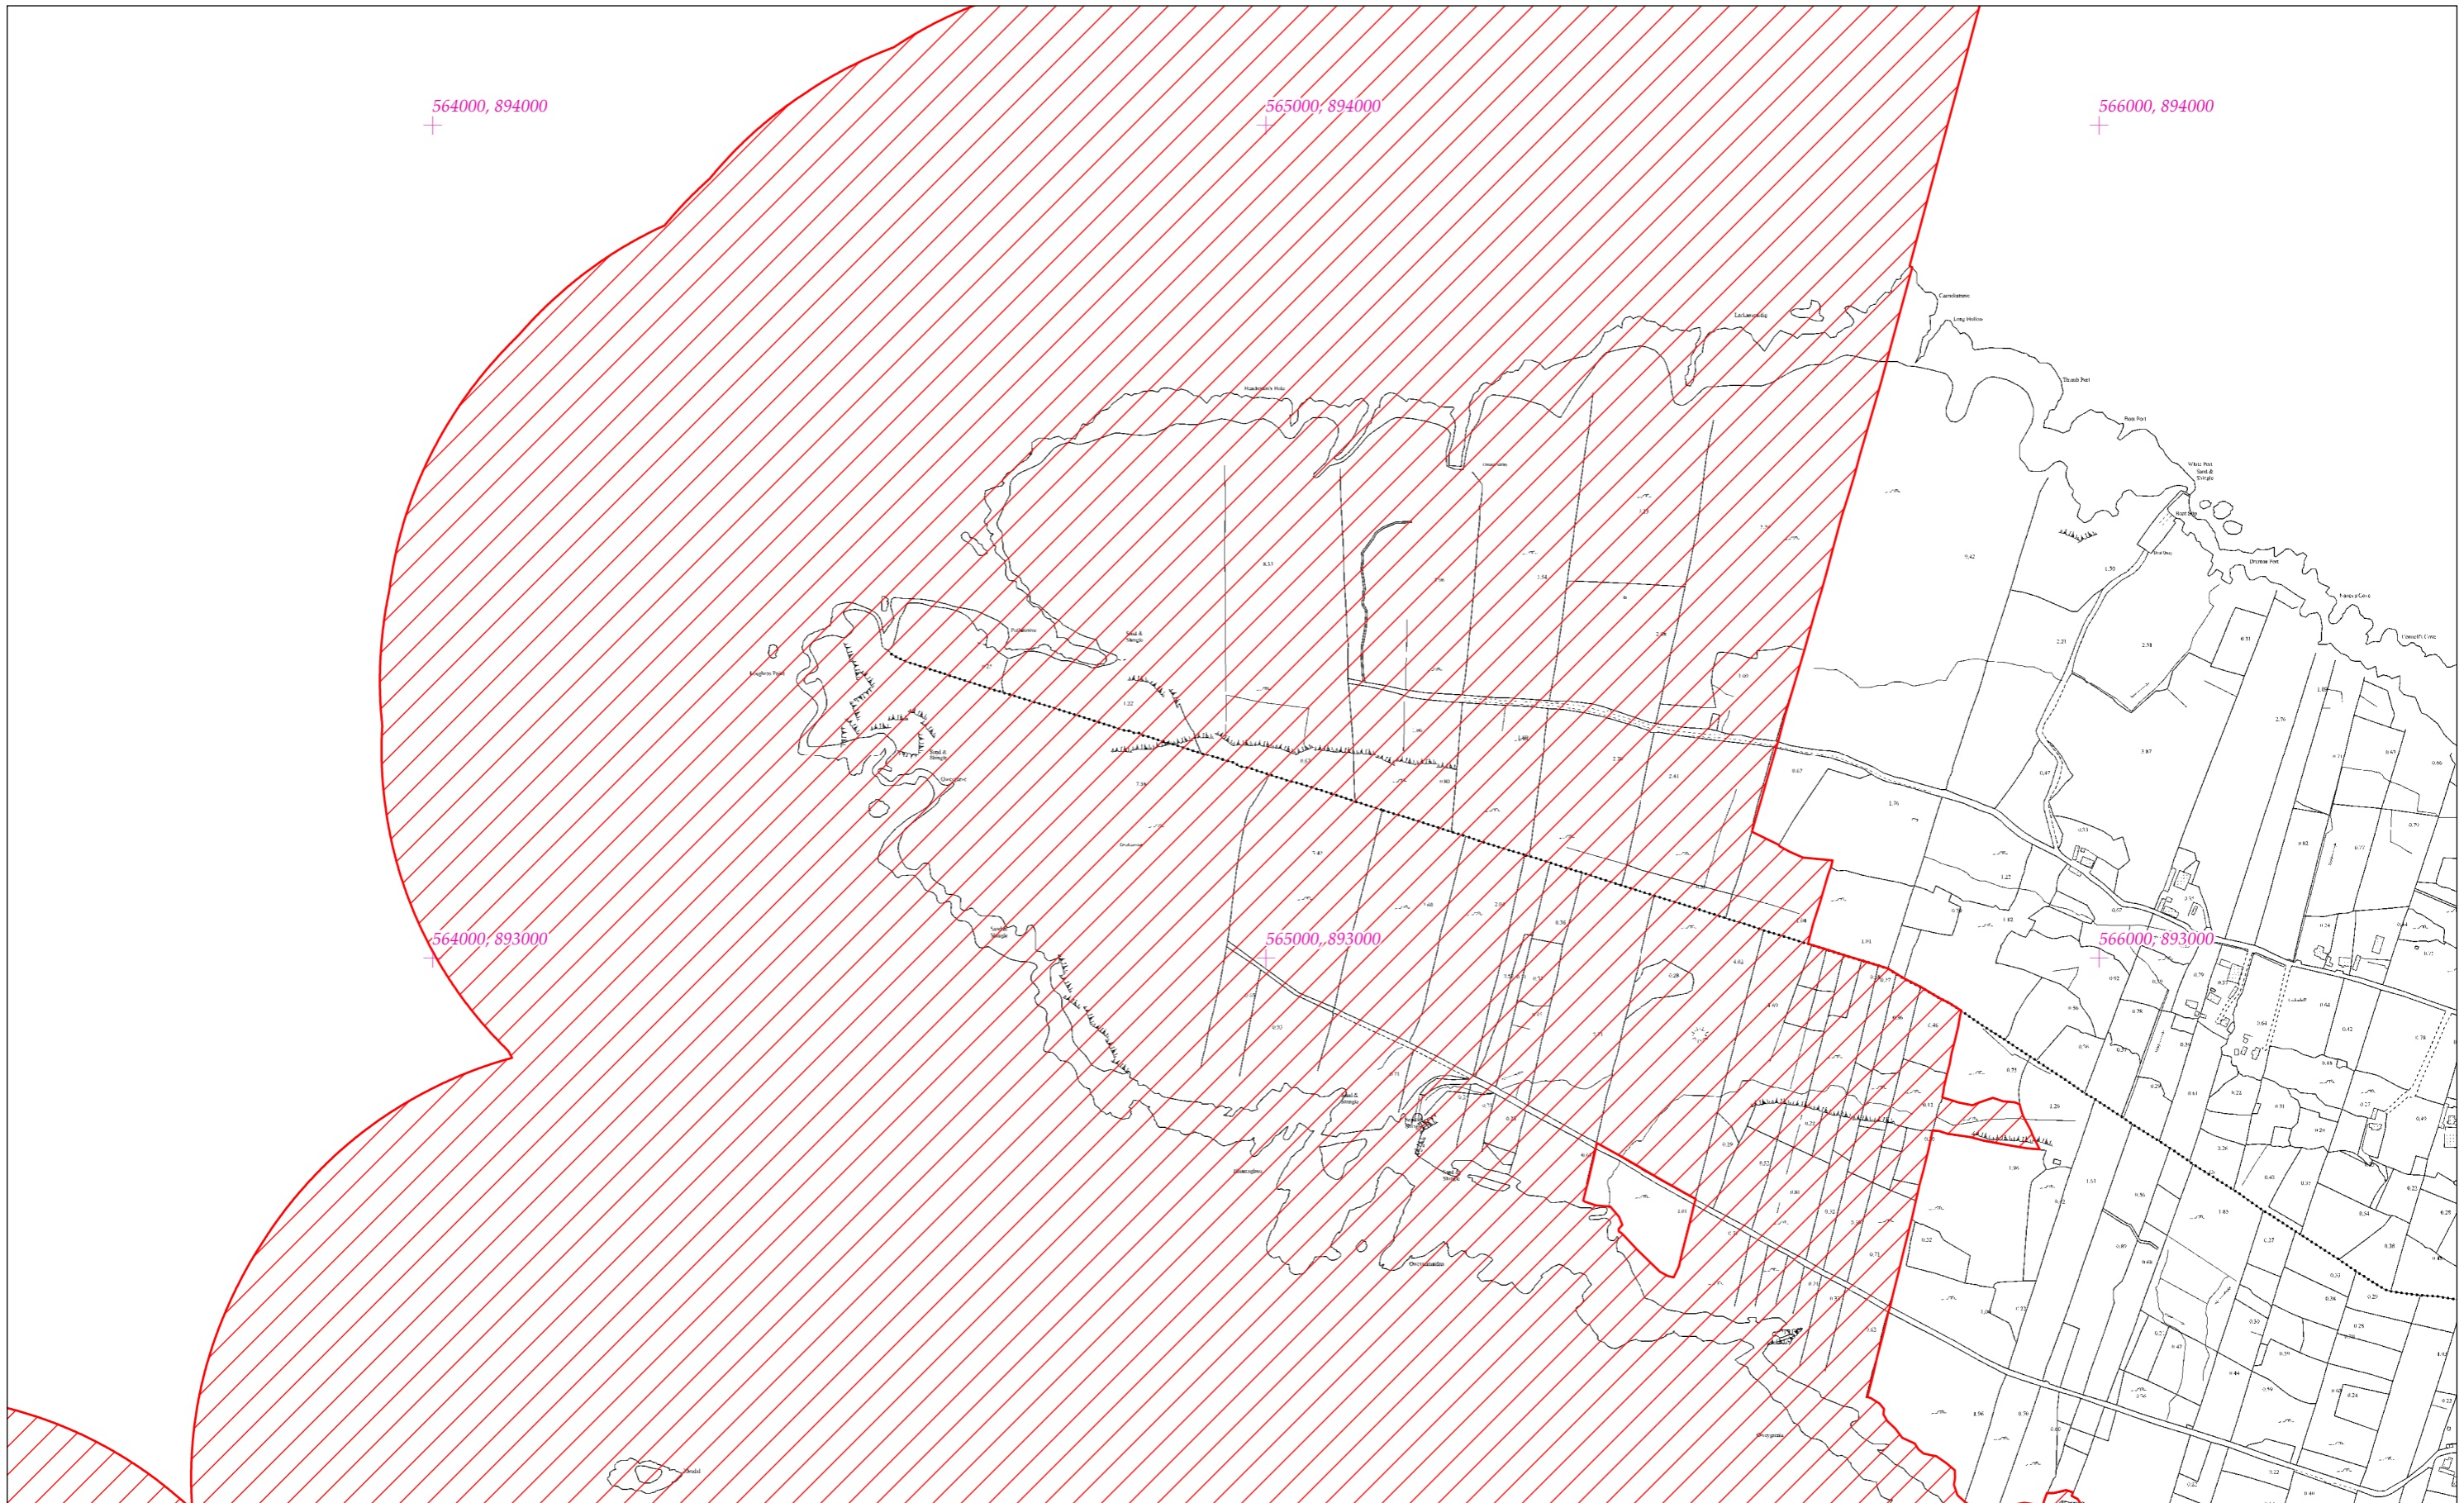

LCS Shliabh Tuaidh/an Toir Mhóir/Ghaath Luacharóis Beag  
Slieve Tooy/Tormore Island/Loughros Beg Bay SAC  
1:5000 O.S. TILE 0414d 9 of 55

SITE CODE  
000190

Leagan / Version: 3.01  
Arna chló an / Printed on: 11/11/2021