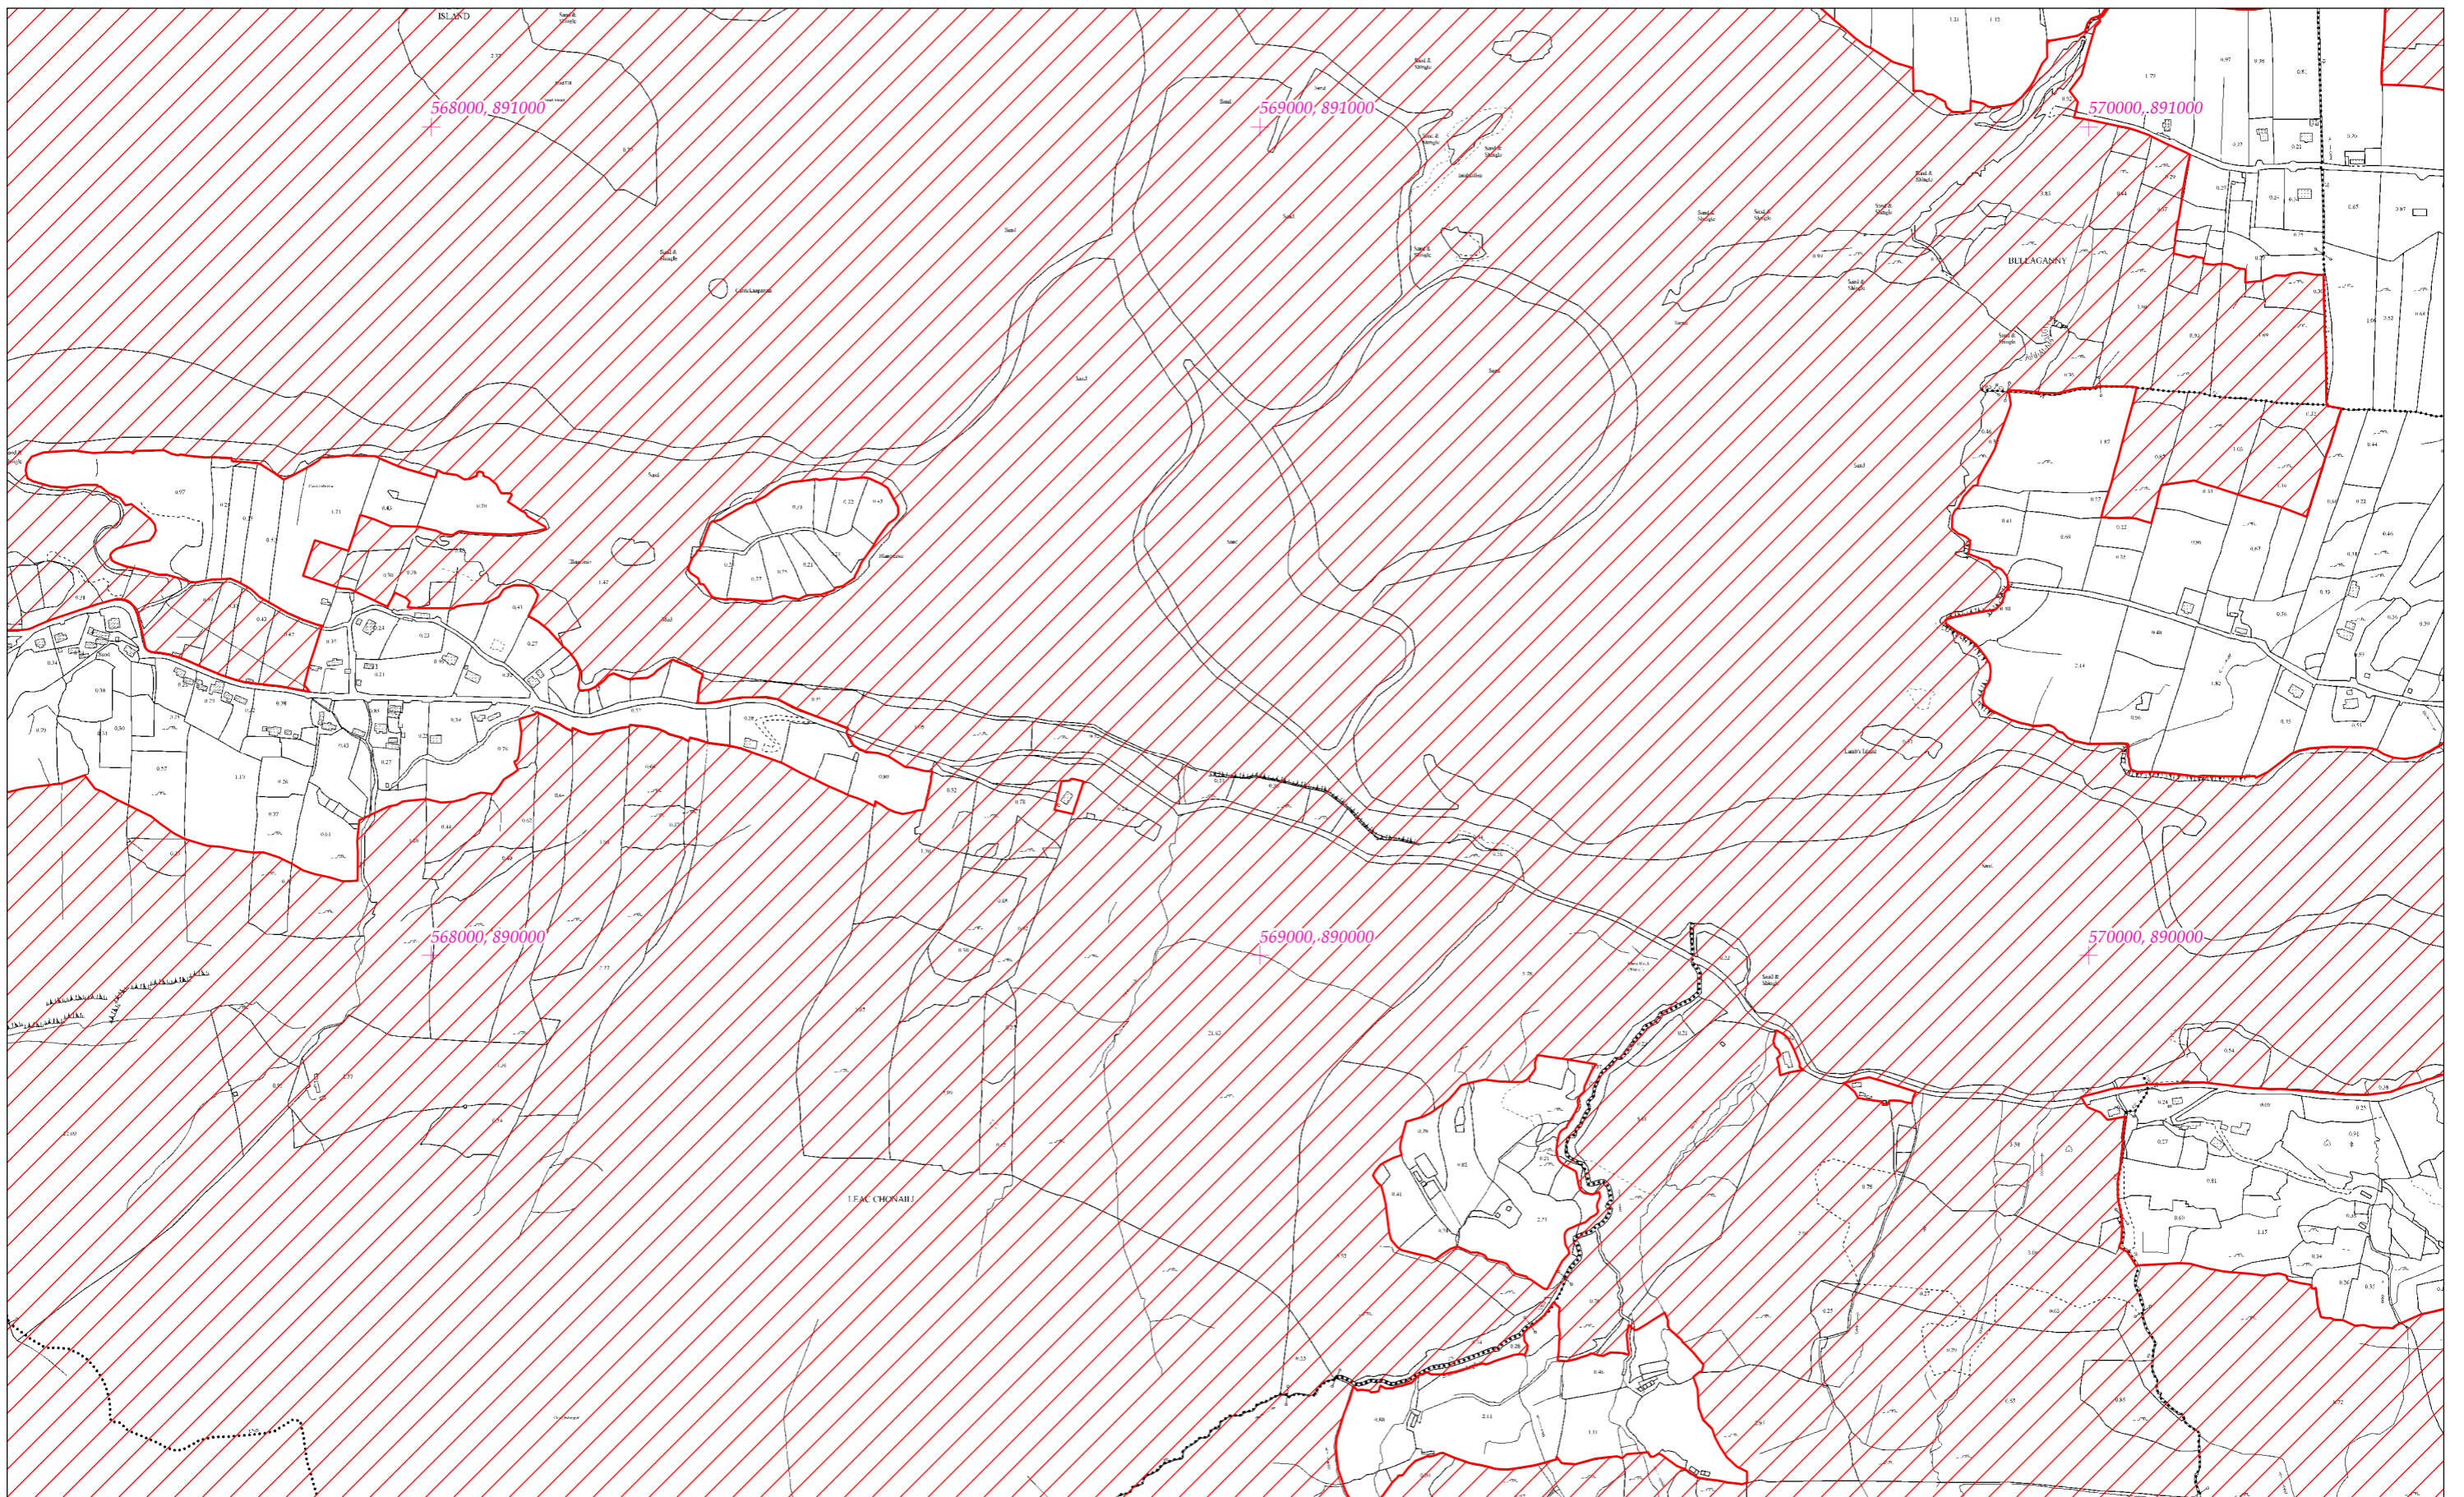

LCS Shliabh Tuaidh/an Toir Mhóir/Ghaoth Luacharais Beag  
Slieve Tooy/Tormore Island/Loughros Beg Bay SAC  
1:5000 O.S. TILE 0442d 30 of 55

SITE CODE  
000190

Leagan / Version: 3.01  
Arna chló an / Printed on: 11/11/2021