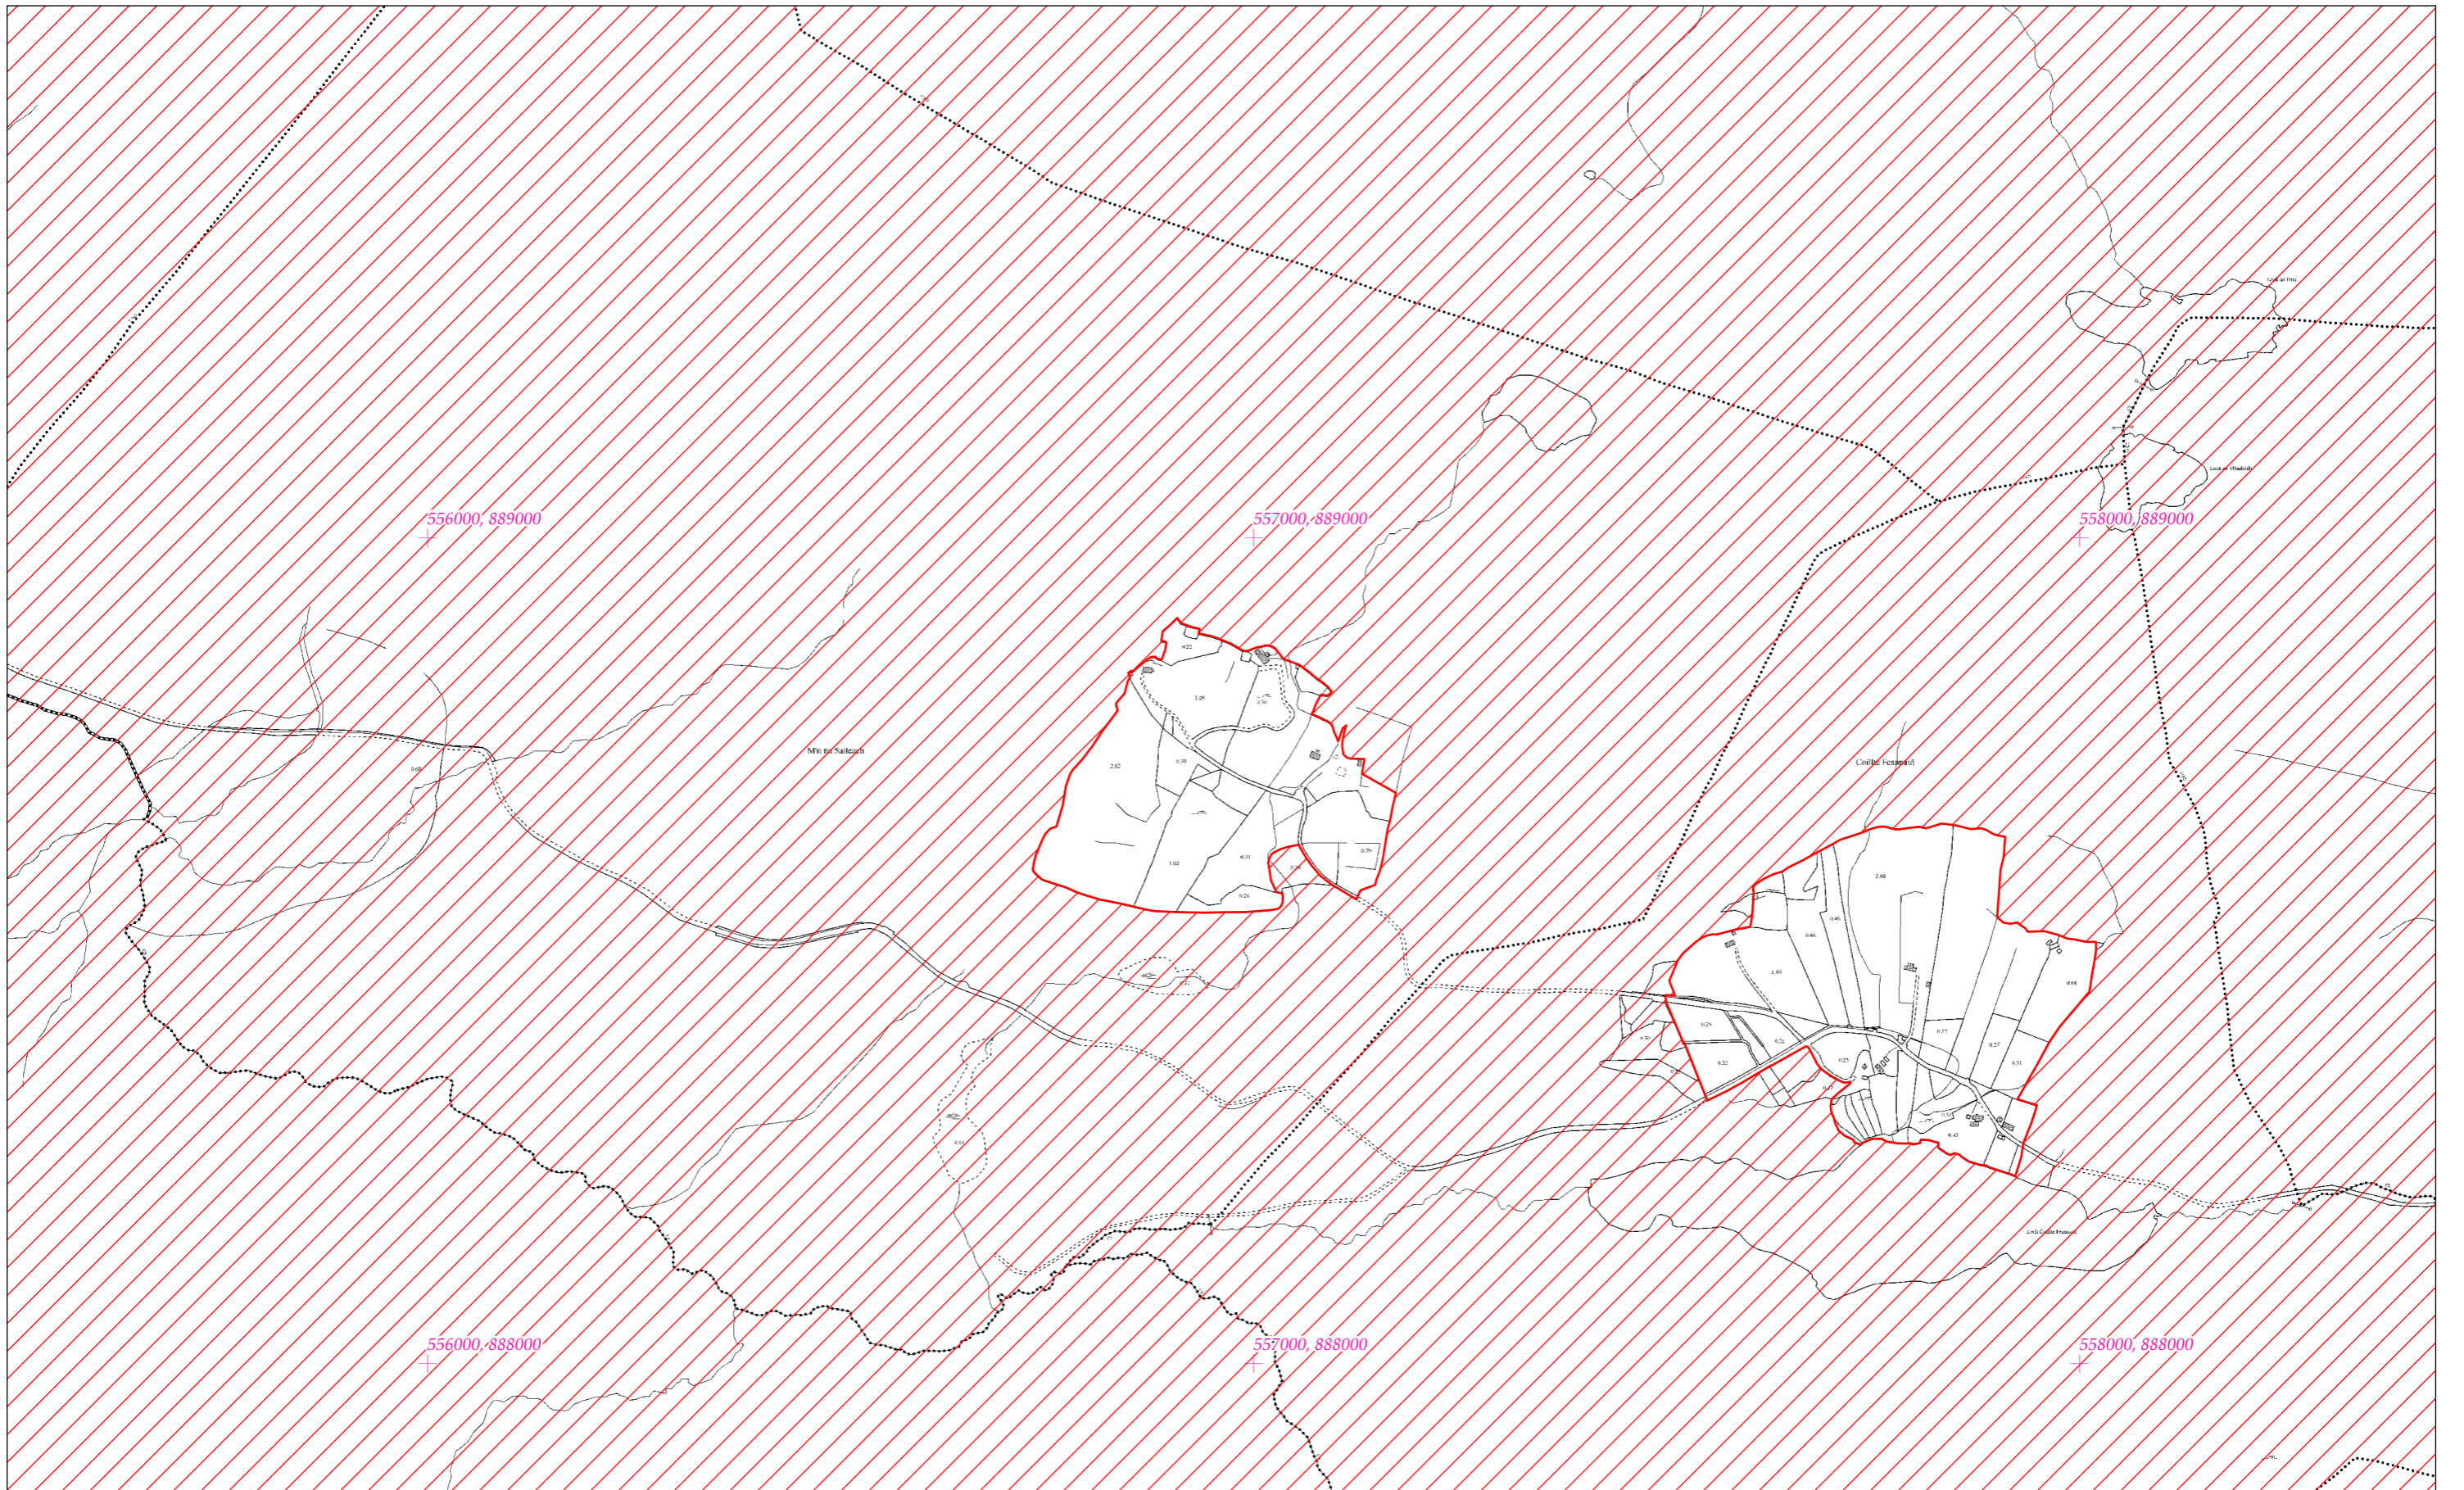

LCS Shliabh Tuaidh/an Toir Mhóir/Ghaoth Luacharóis Beag  
Slieve Tooy/Tormore Island/Loughros Beg Bay SAC  
1:5000 O.S. TILE 0440b 20 of 55

**SITE CODE  
000190**

Leagan / Version: 3.01  
Arna chló an / Printed on: 11/11/2021