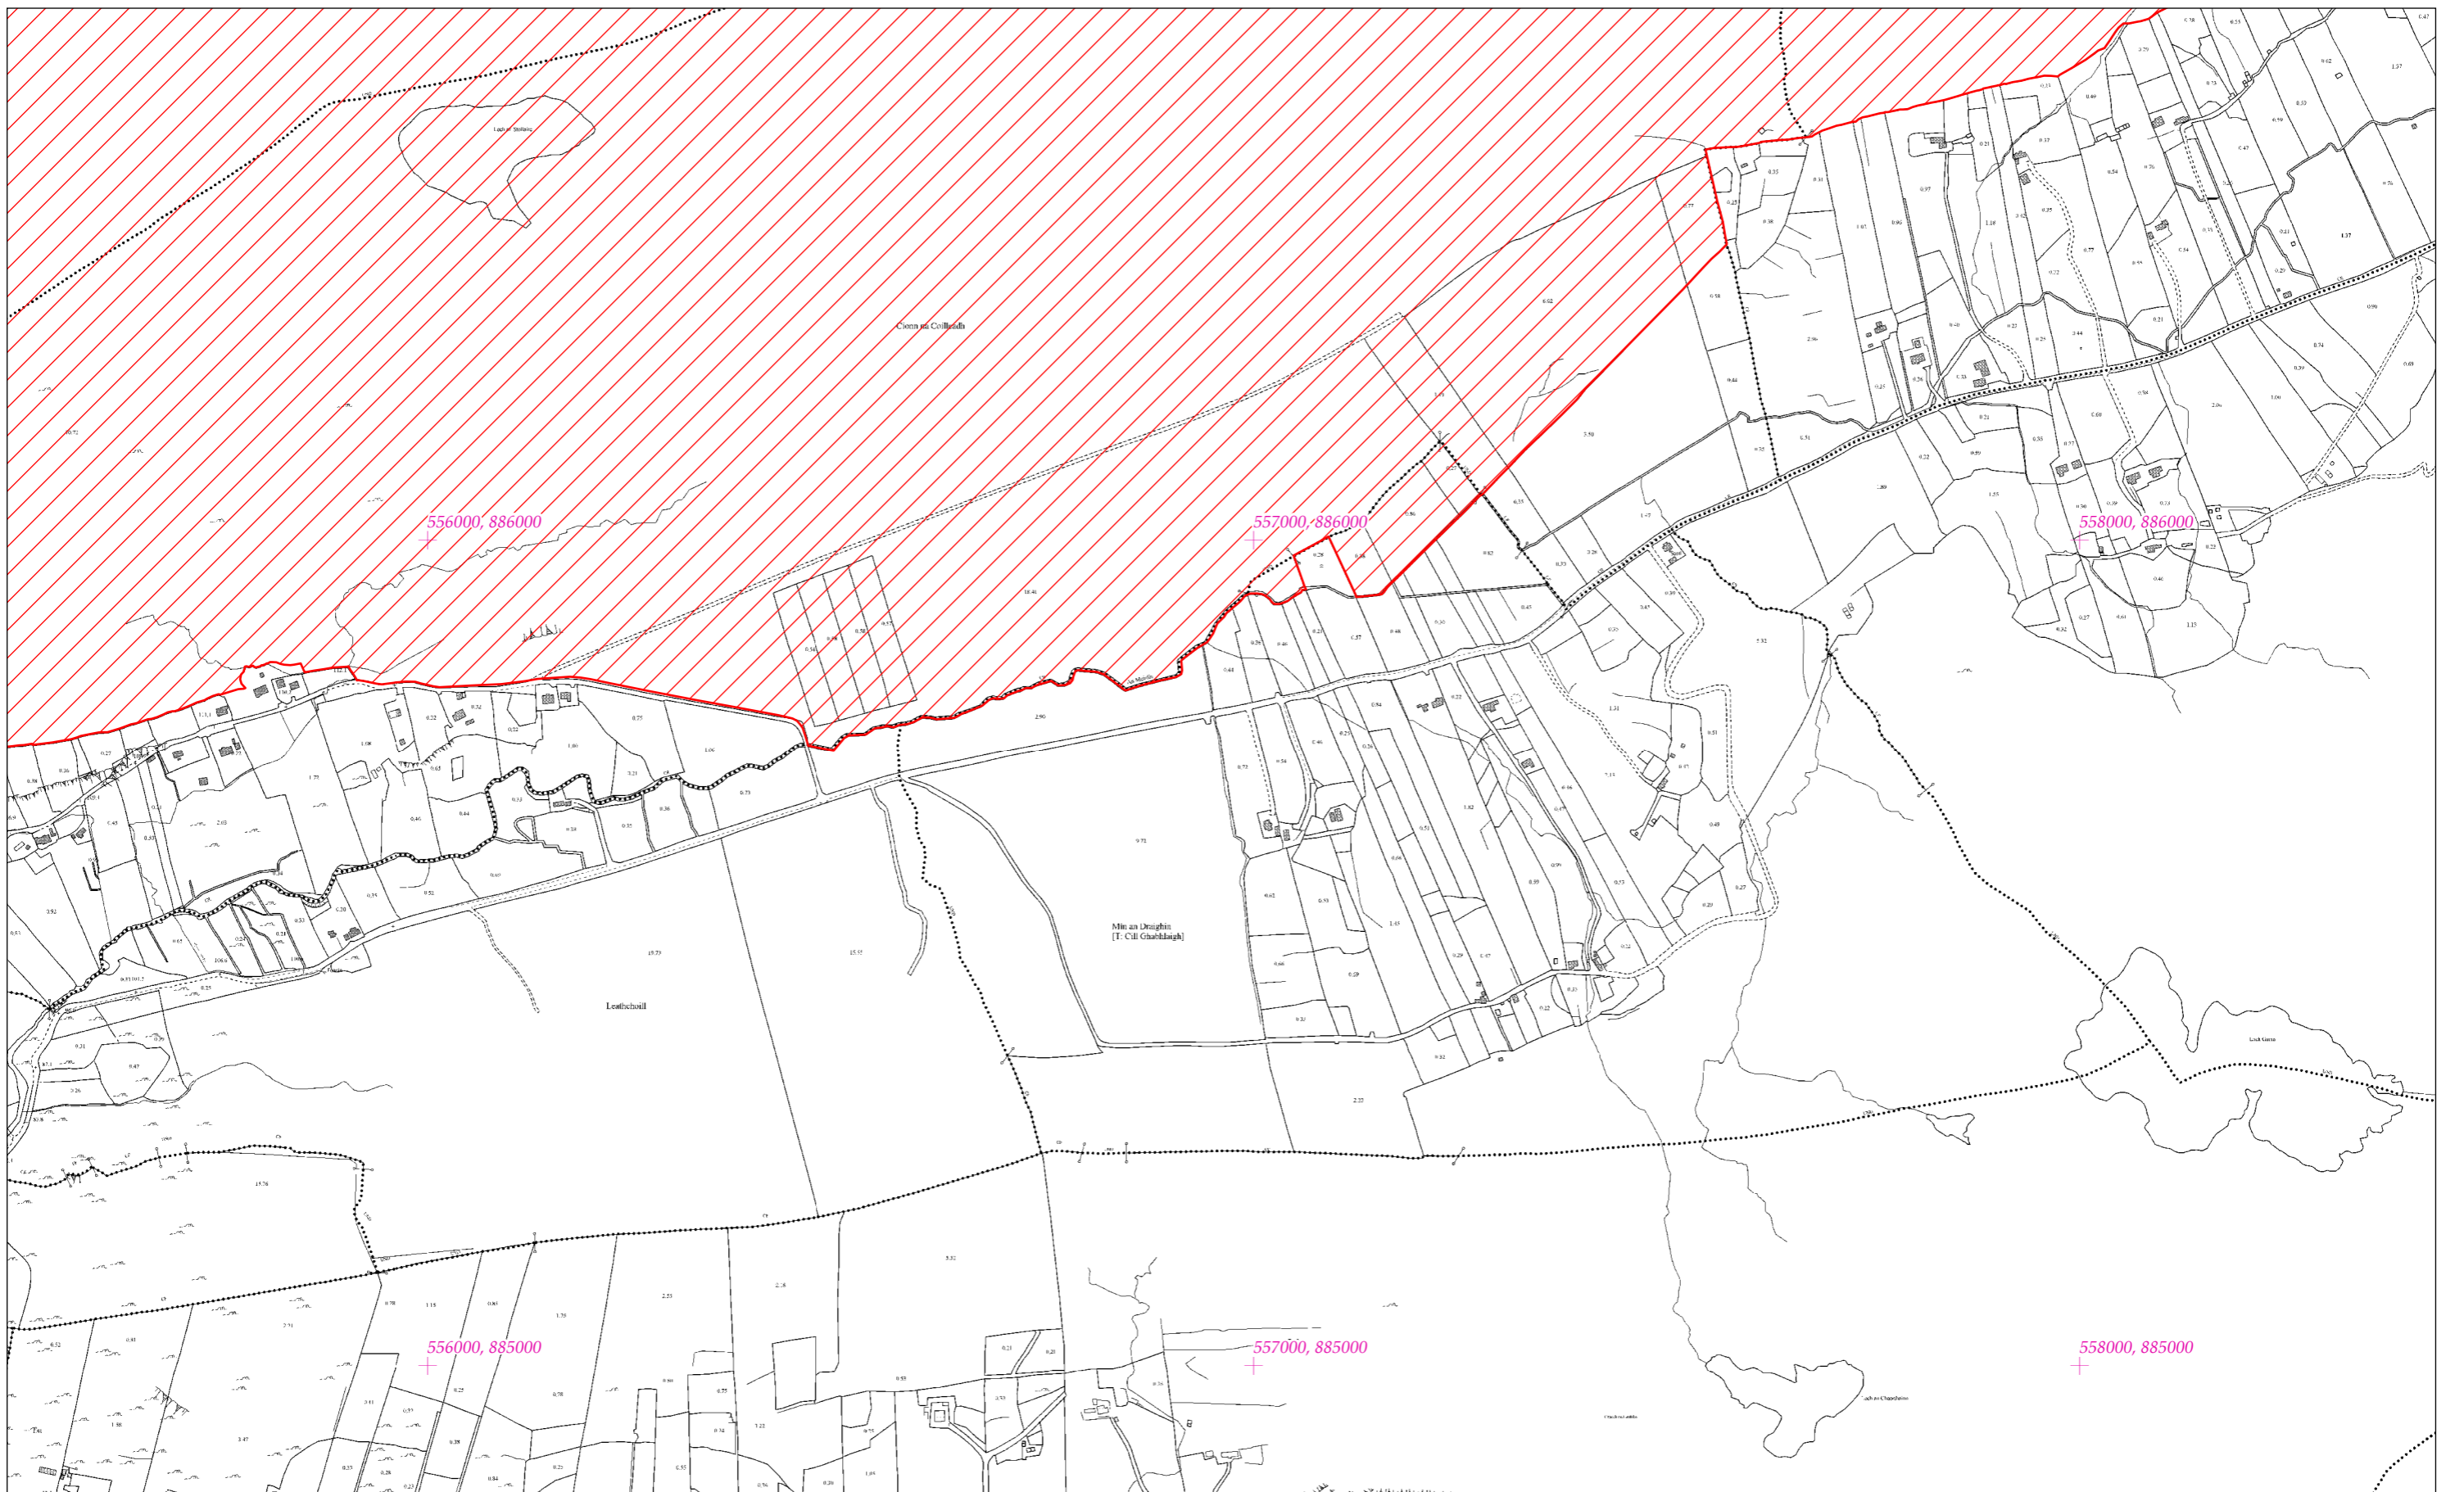

LCS Shliabh Tuaidh/an Toir Mhóir/Ghaoth Luacharais Beag  
Slieve Tooy/Tormore Island/Loughros Beg Bay SAC  
1:5000 O.S. TILE 0468b 43 of 55

SITE CODE  
000190

Leagan / Version: 3.01  
Arna chló an / Printed on: 11/11/2021