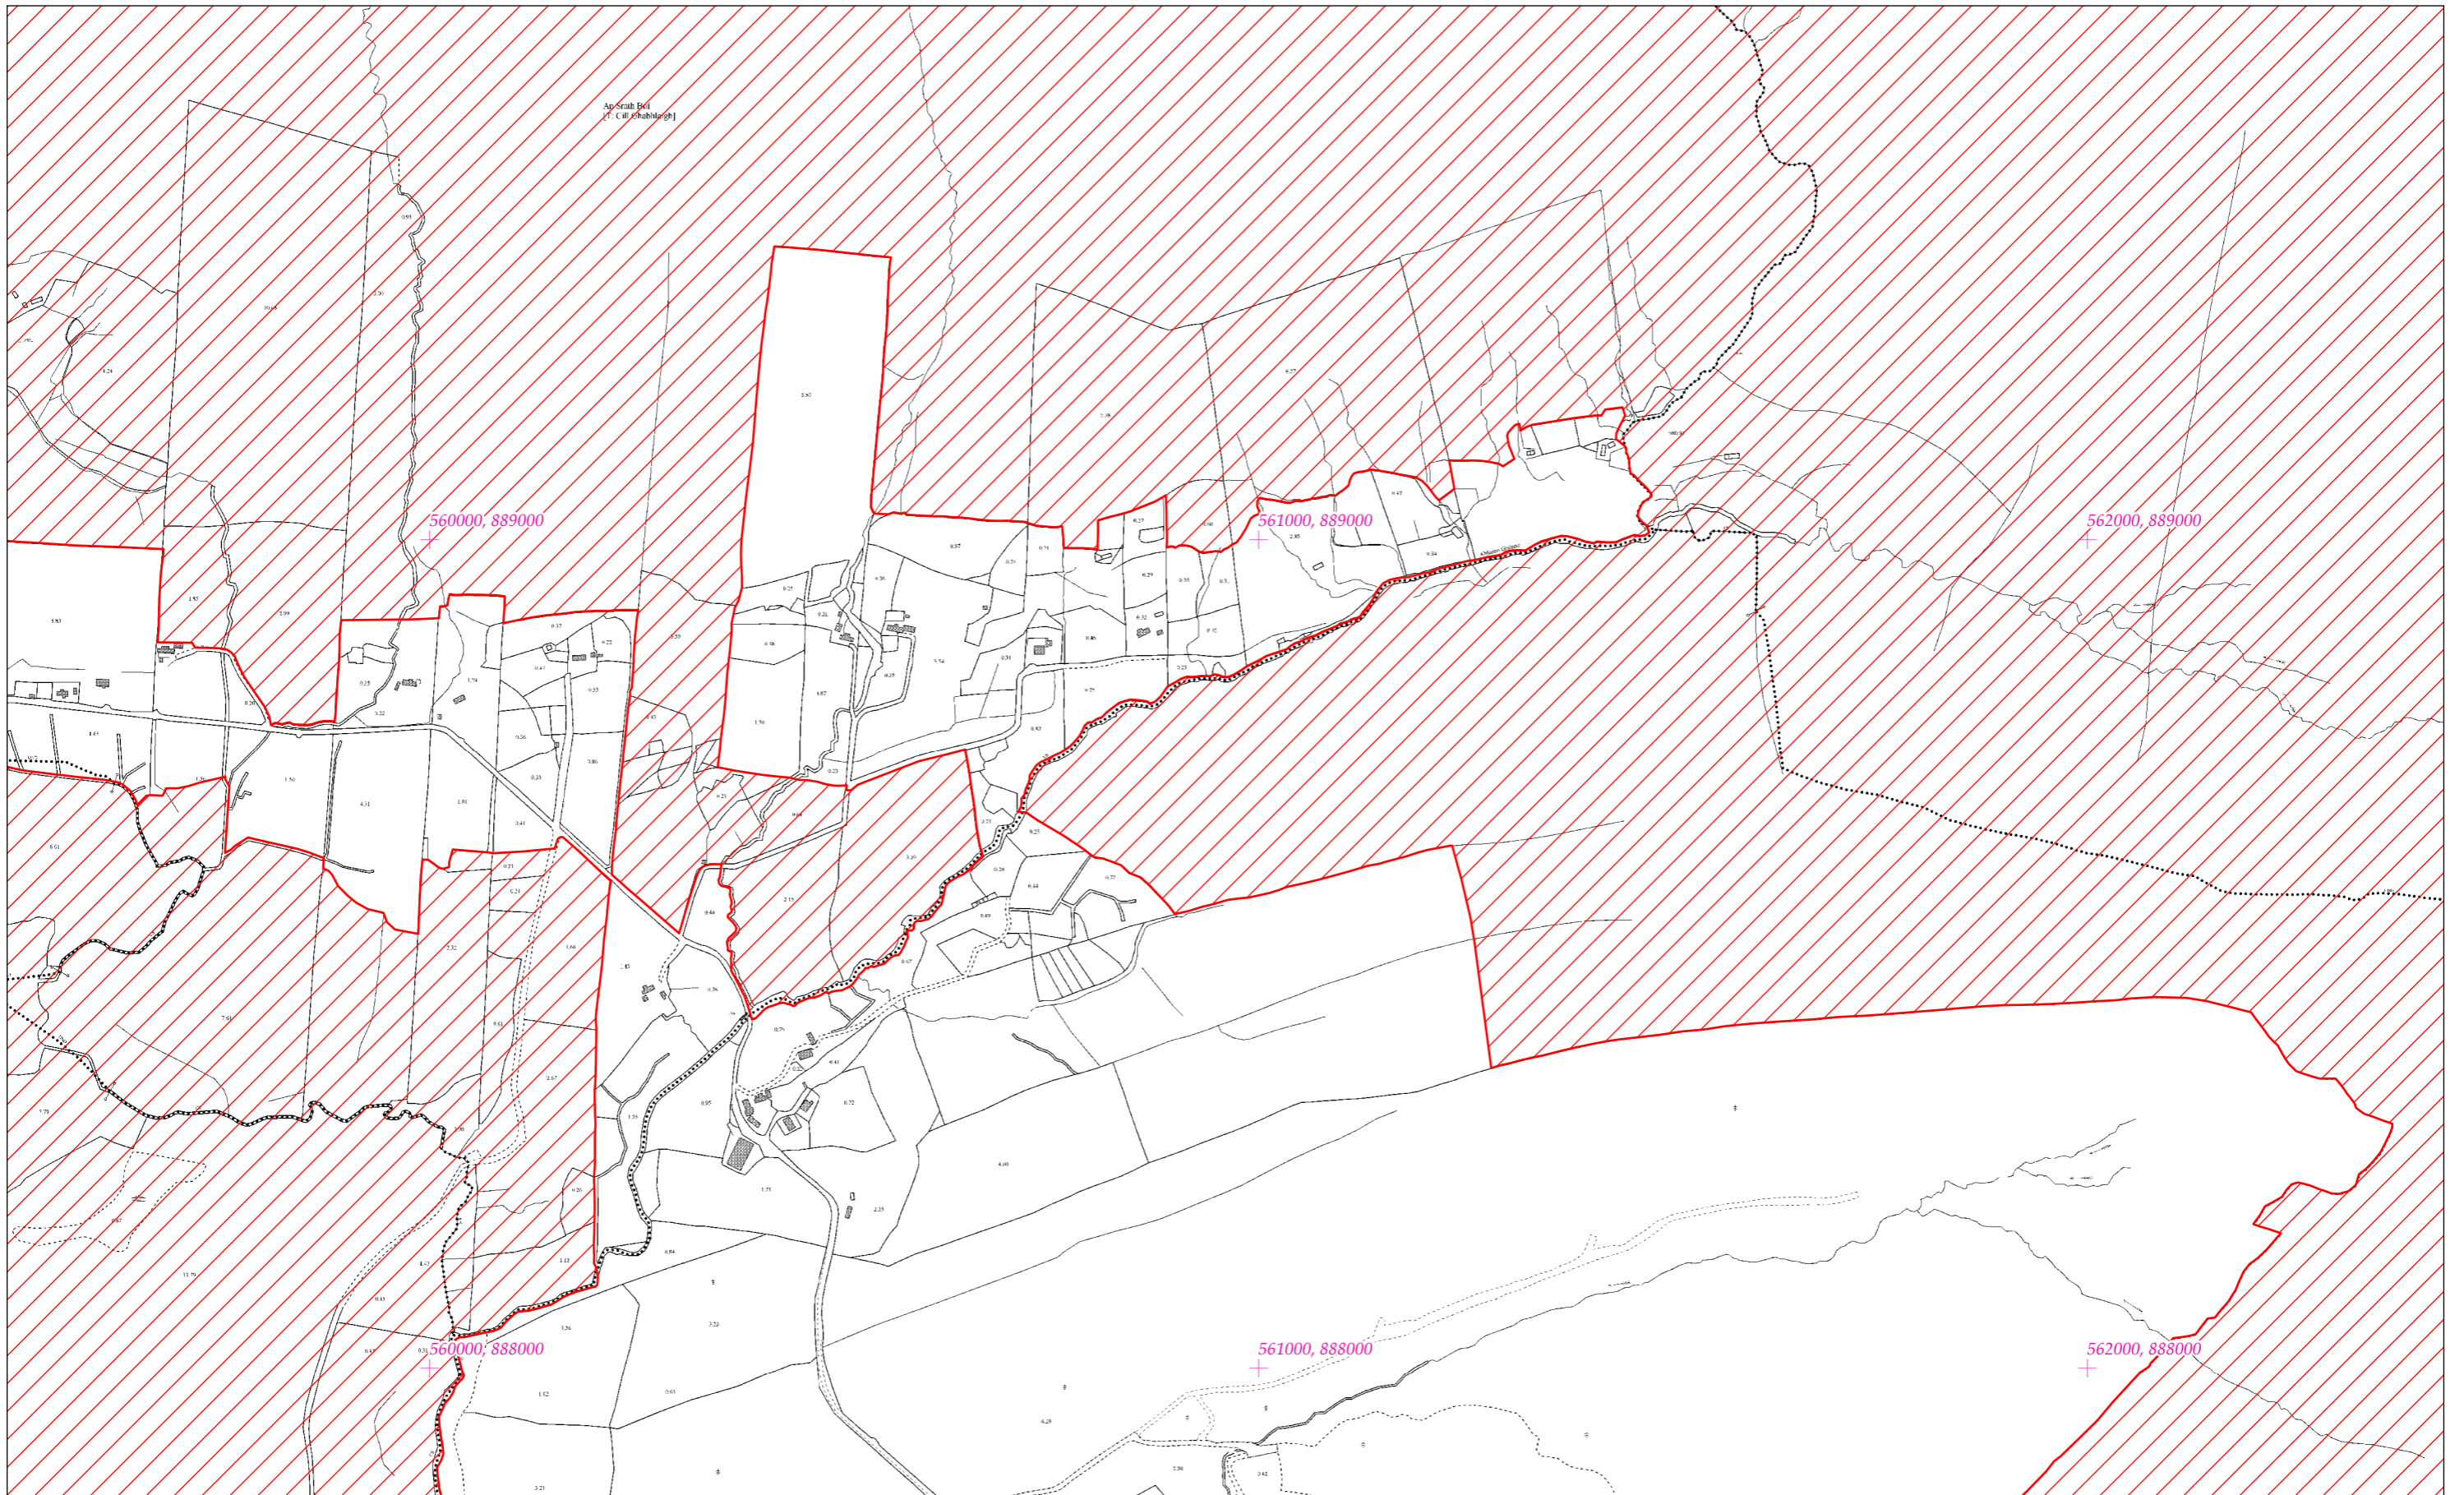

LCS Shliabh Tuaidh/an Toir Mhóir/Ghaoth Luacharóis Beag  
Slieve Tooley/Tormore Island/Loughros Beg Bay SAC  
1:5000 O.S. TILE 0441b 24 of 55

SITE CODE  
000190

Leagan / Version: 3.01  
Arna chló an / Printed on: 11/11/2021