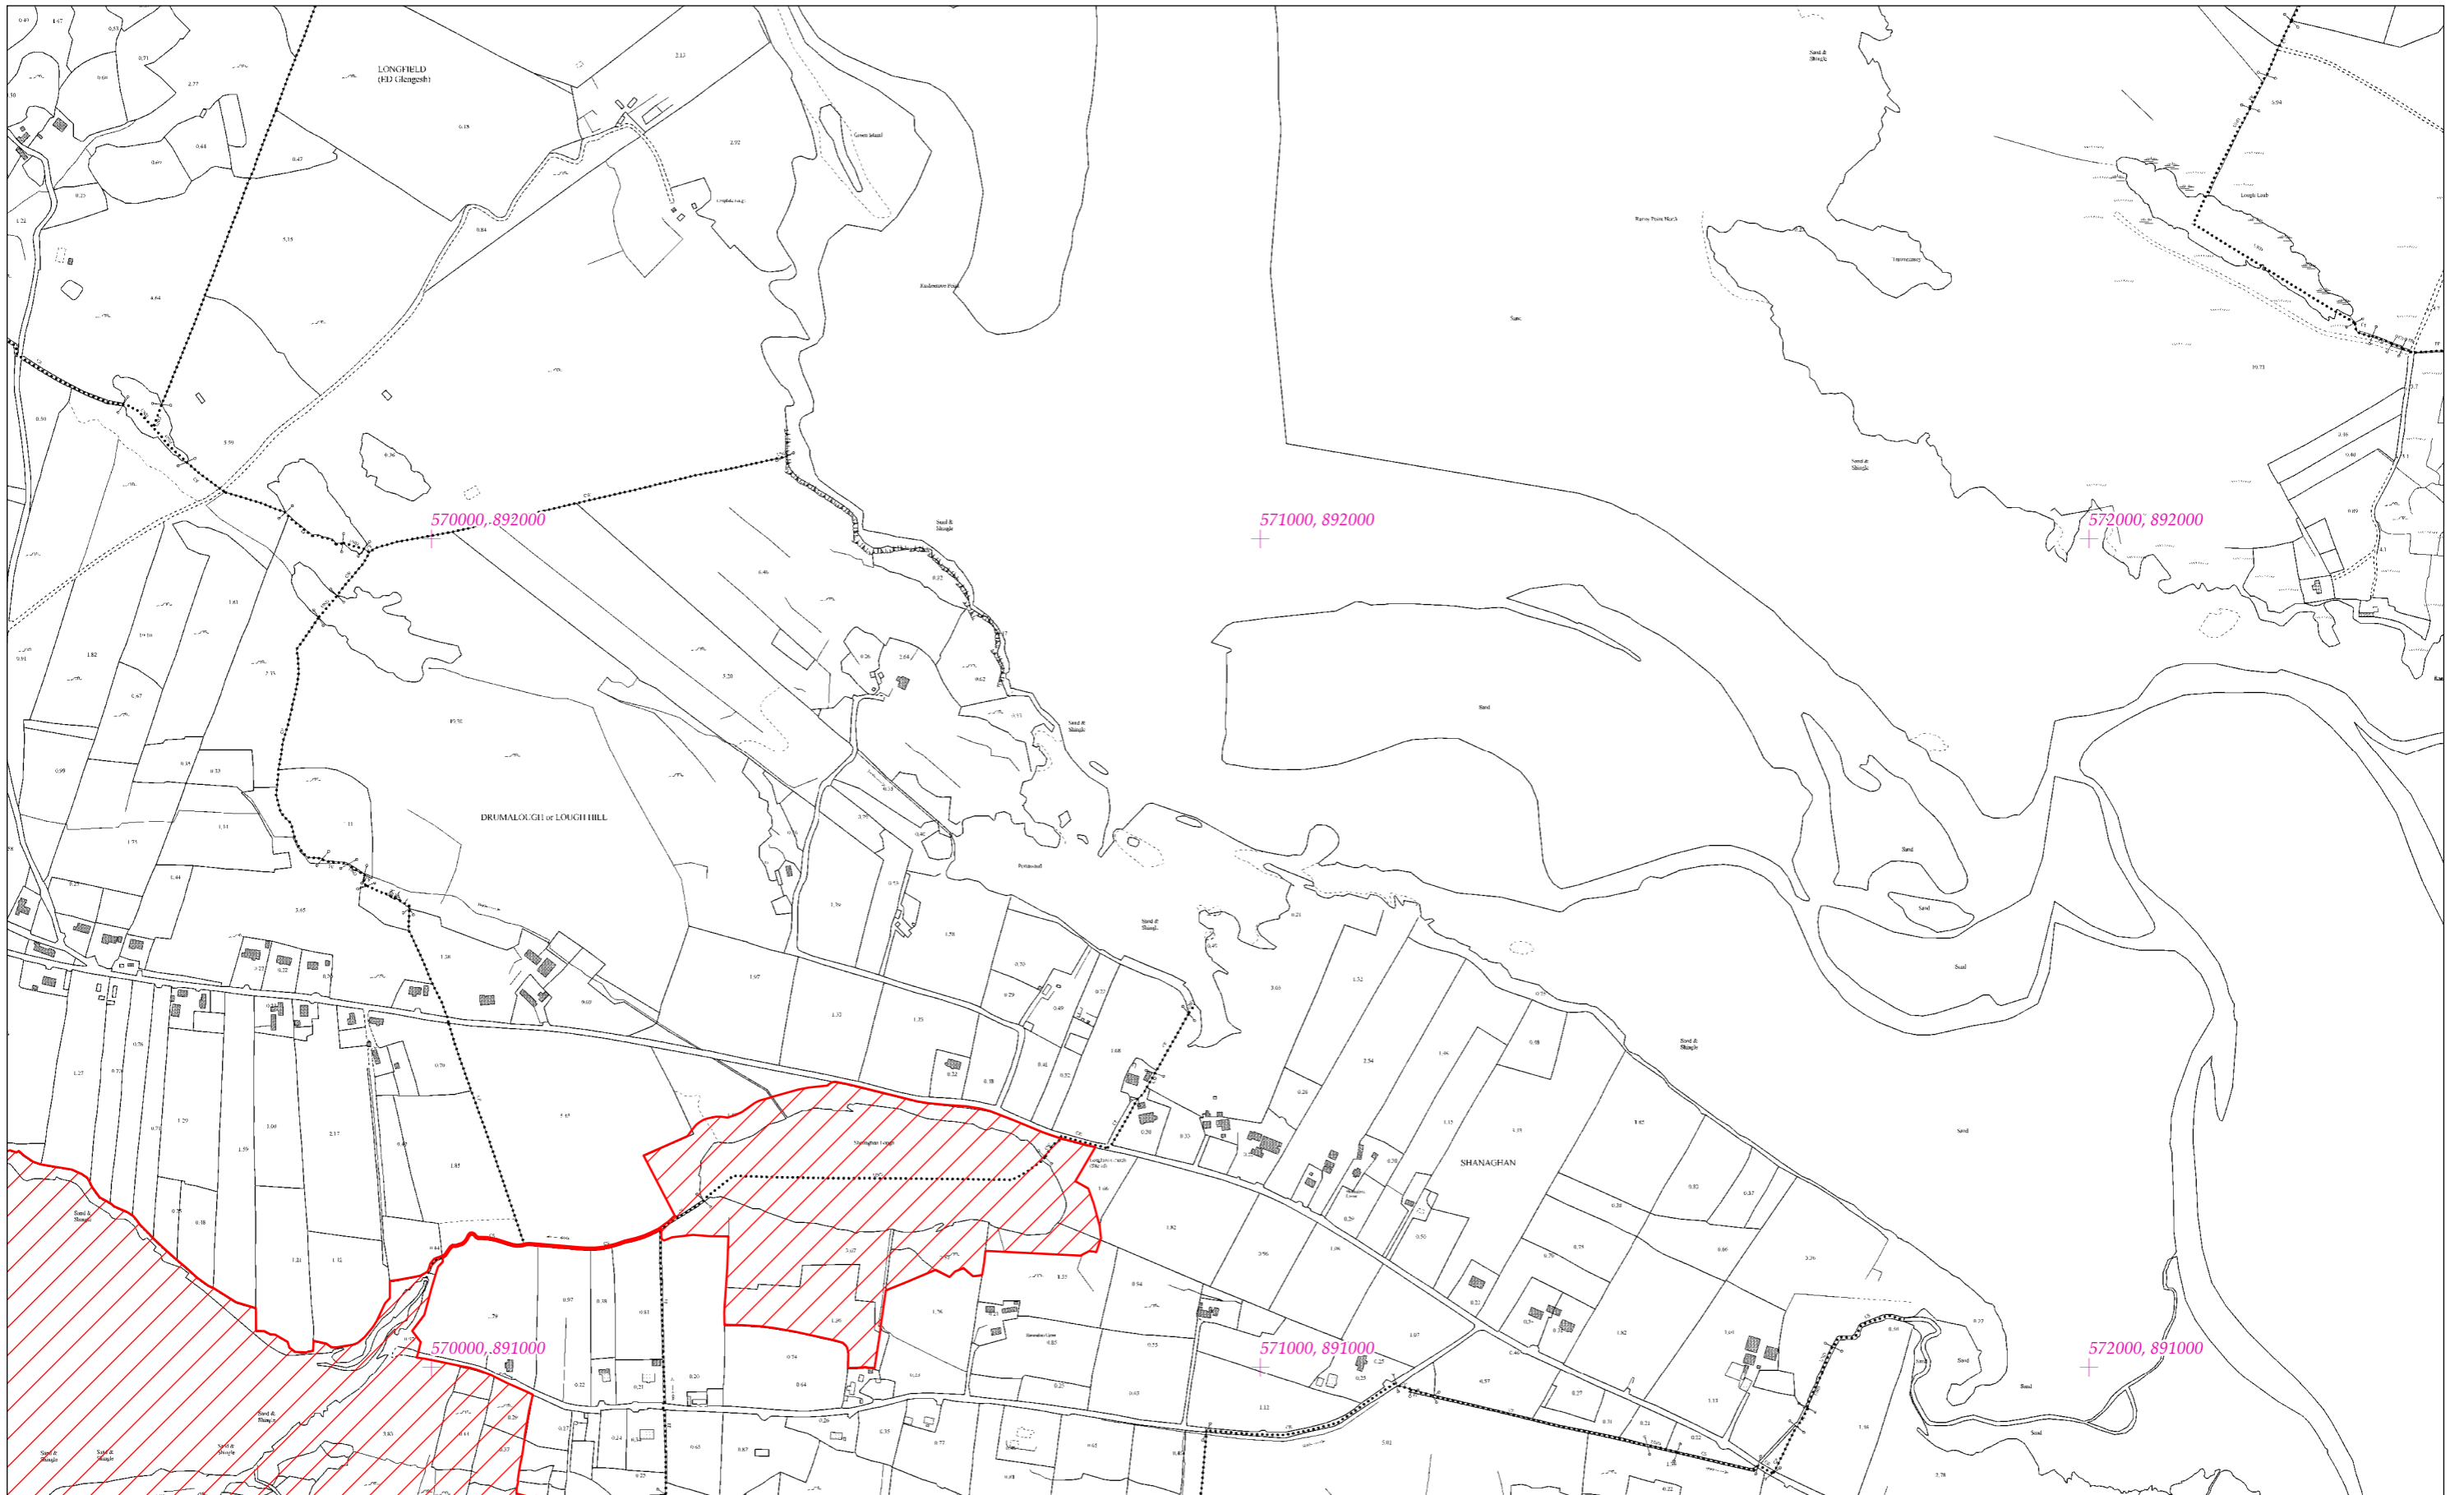

LCS Shliabh Tuaidh/an Toir Mhóir/Ghaoth Luacharais Beag  
Slieve Tooy/Tormore Island/Loughros Beg Bay SAC  
1:5000 O.S. TILE 0416c 13 of 55

SITE CODE  
000190

Leagan / Version: 3.01  
Arna chló an / Printed on: 11/11/2021