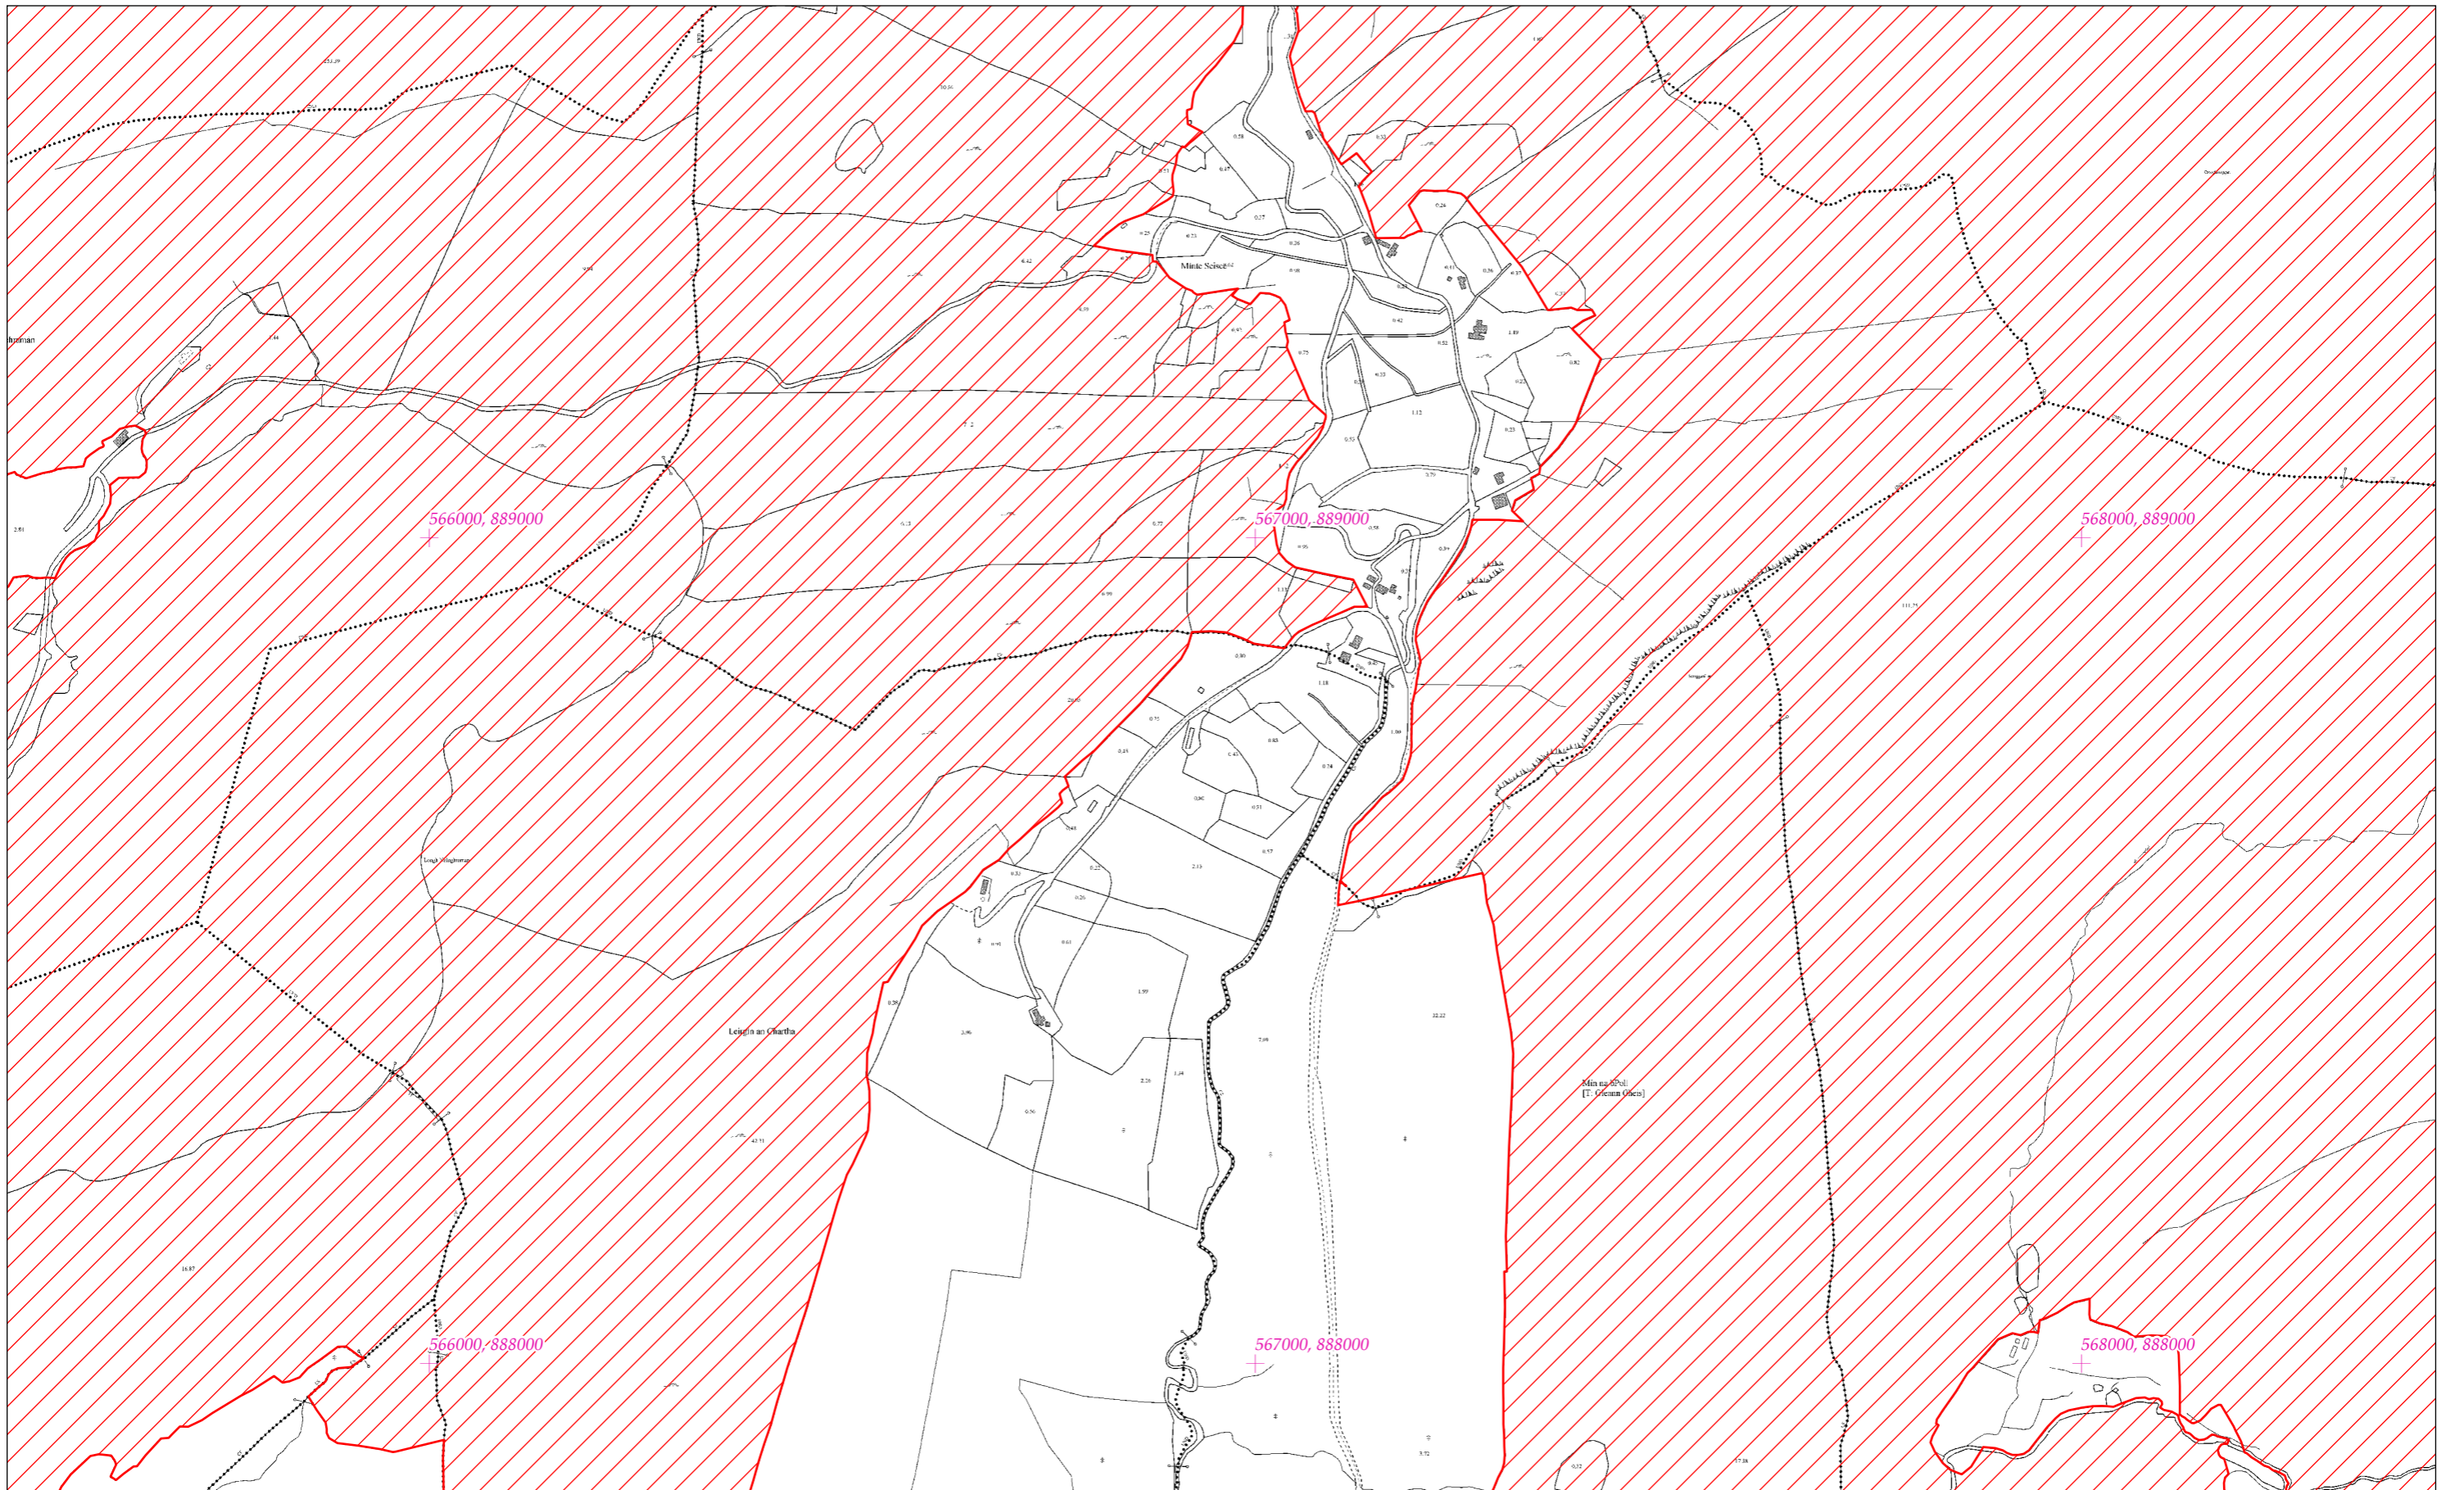

LCS Shliabh Tuaidh/an Toir Mhóir/Ghath Luacharóis Beag  
Slieve Tooy/Tormore Island/Loughros Beg Bay SAC  
1:5000 O.S. TILE 0442c 29 of 55

SITE CODE  
000190

Leagan / Version: 3.01  
Arna chló an / Printed on: 11/11/2021