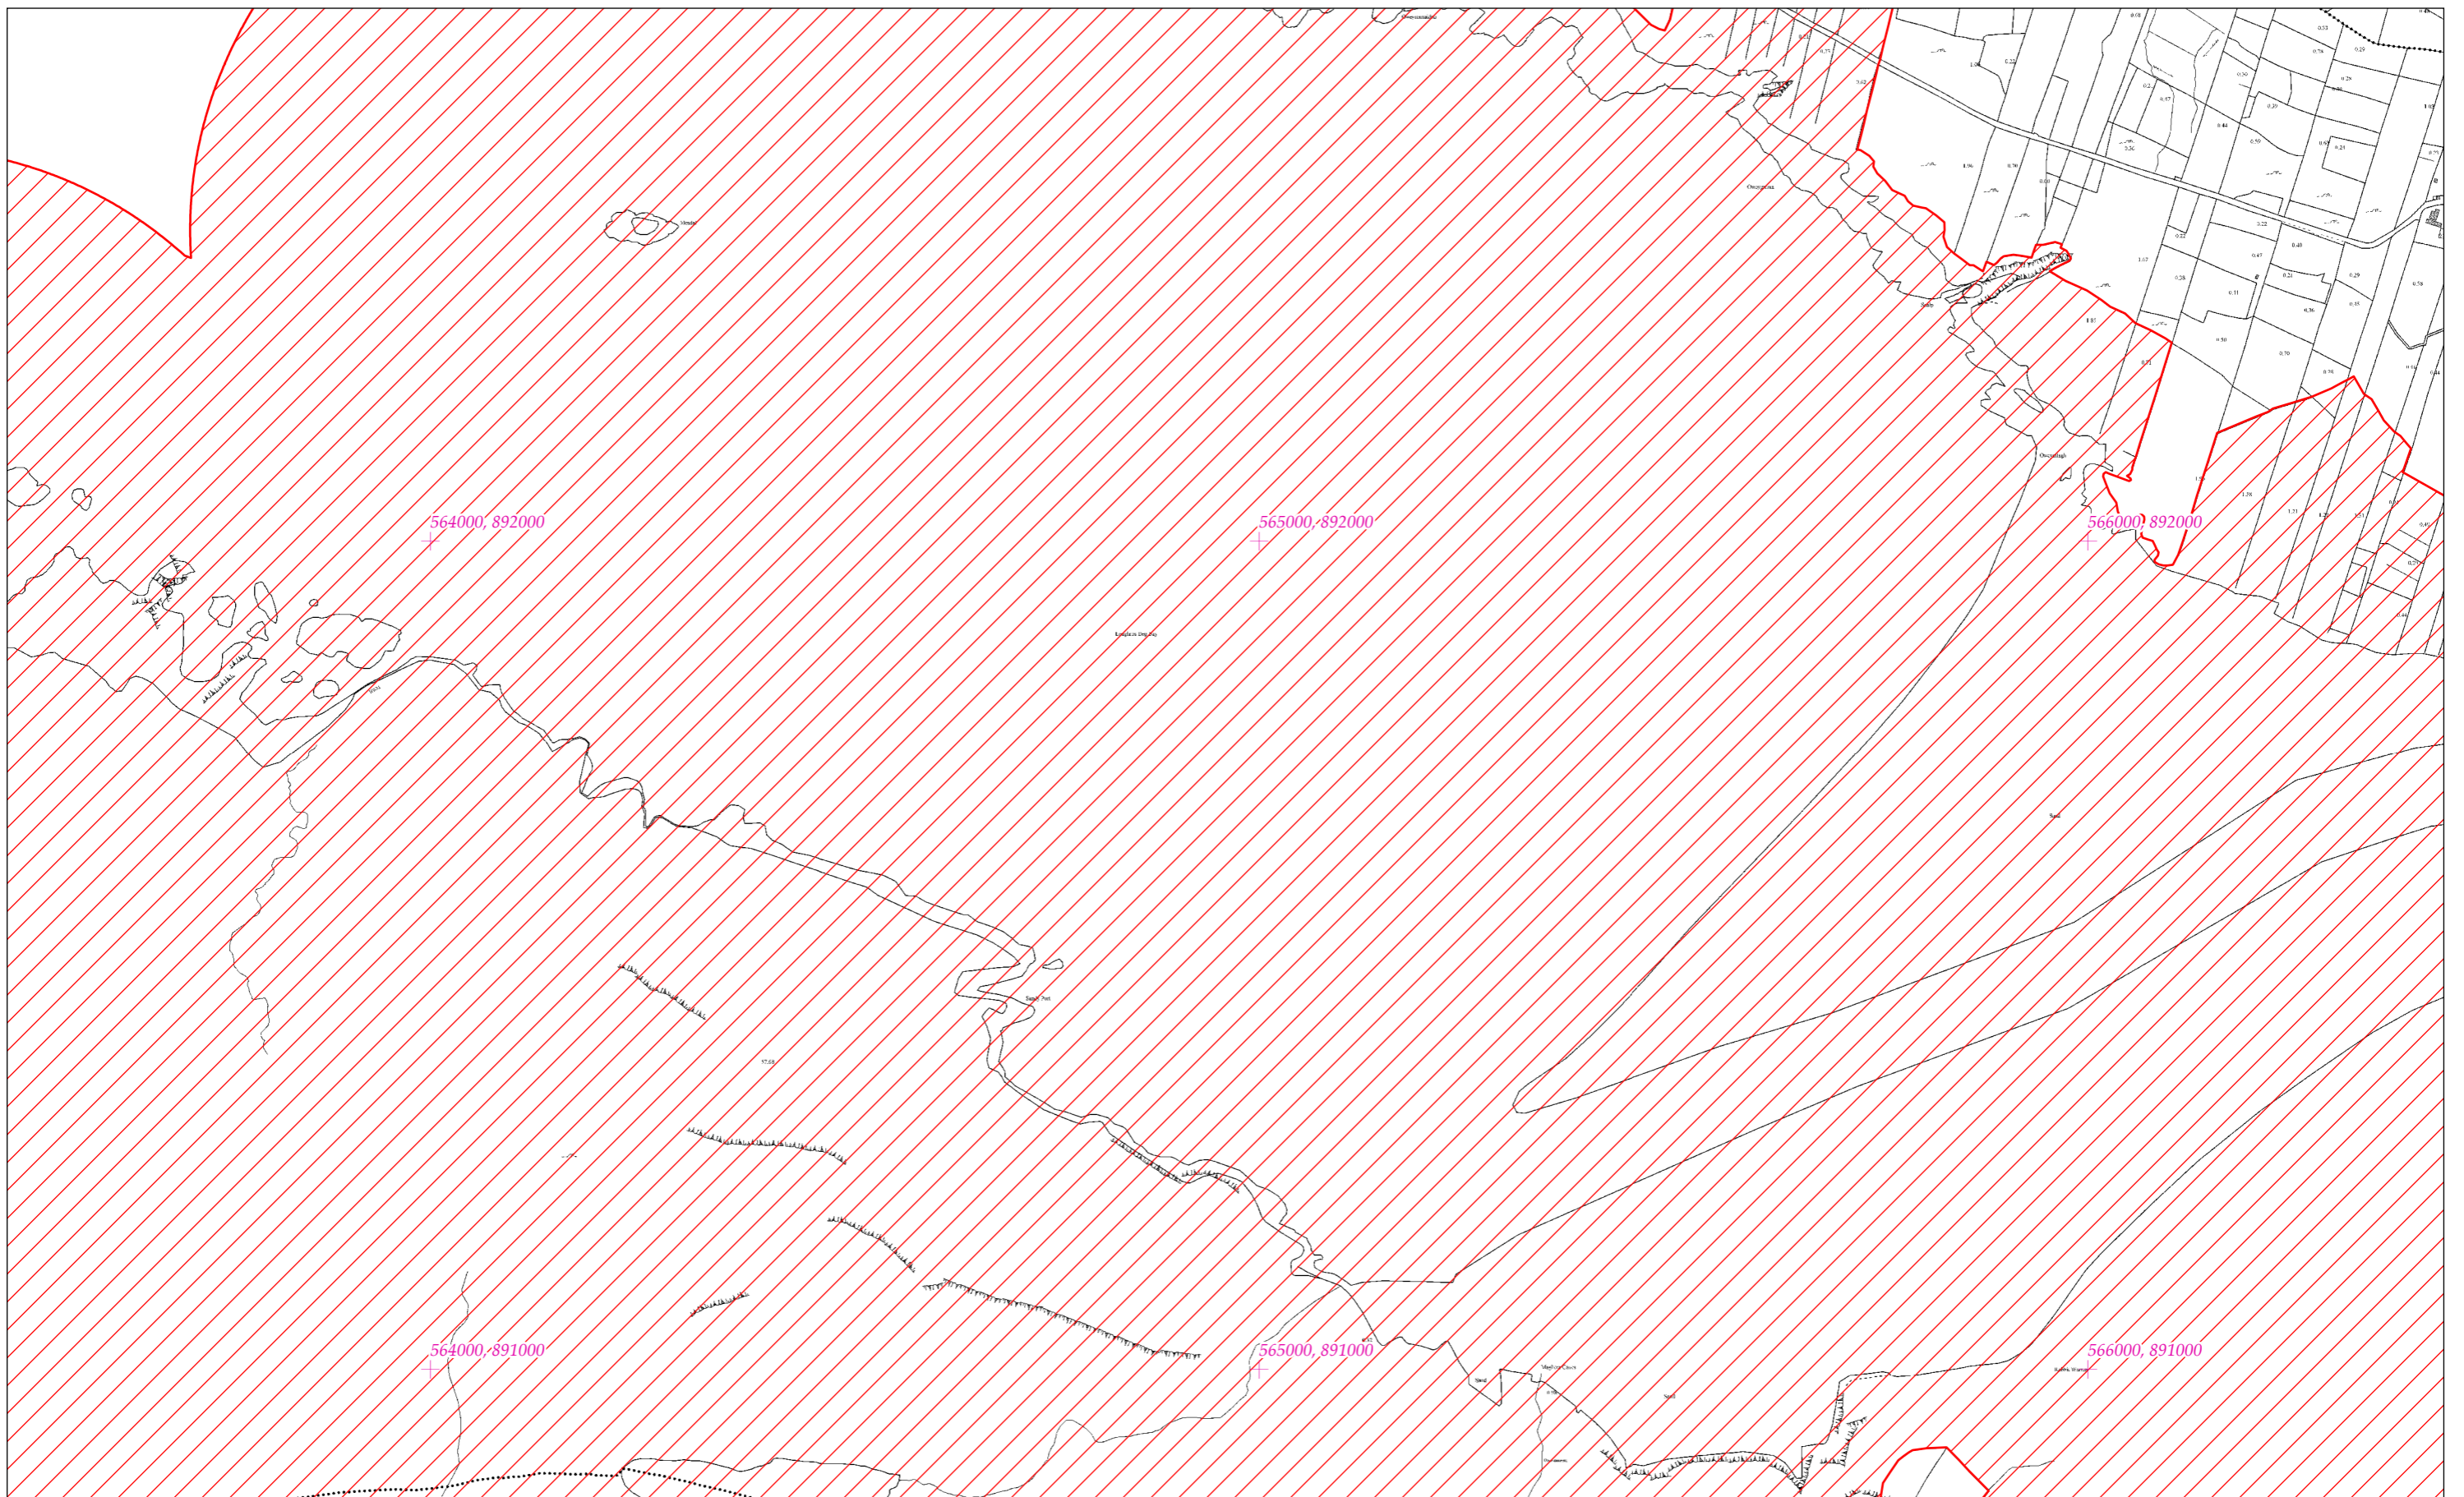

LCS Shliabh Tuaidh/an Toir Mhóir/Ghaoth Luacharais Beag  
Slieve Tooy/Tormore Island/Loughros Beg Bay SAC  
1:5000 O.S. TILE 0415a 10 of 55

SITE CODE  
000190

Leagan / Version: 3.01  
Arna chló an / Printed on: 11/11/2021