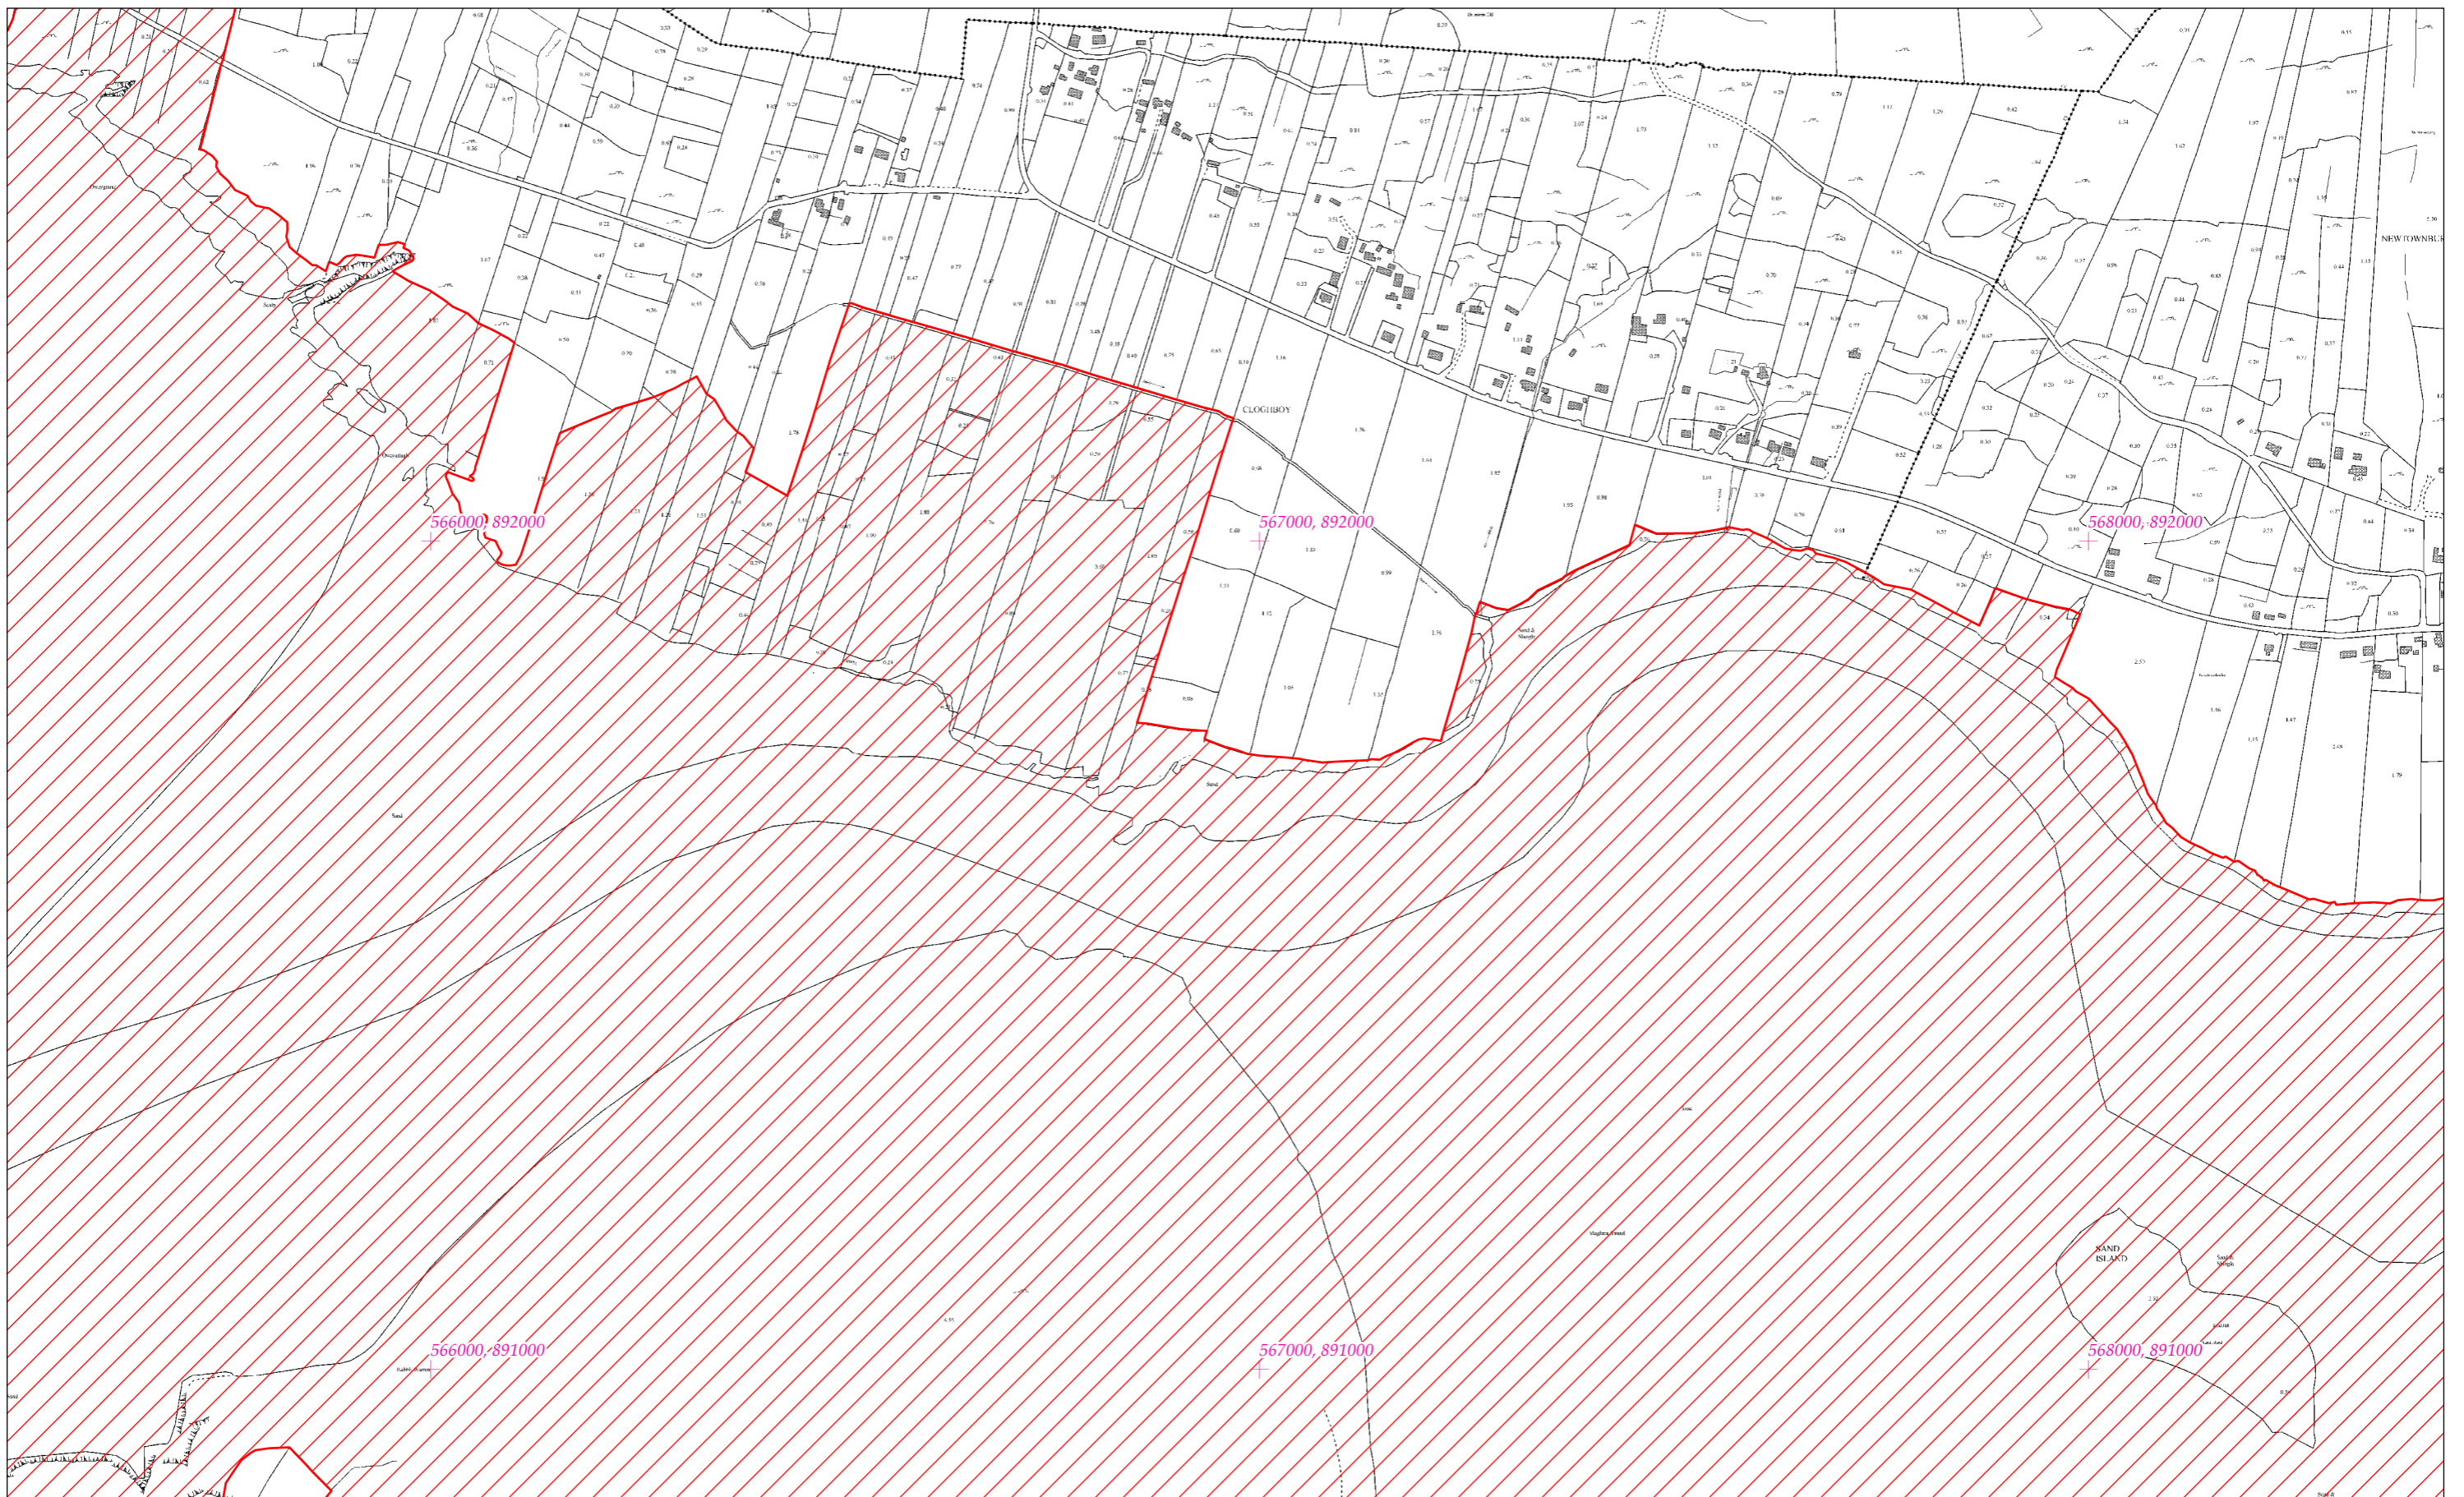

Rialachán 4(1)(b) / Regulation 4(1)(b)

Leathanach 12 de 55 (Co. Dhún na nGall)
Page 12 of 55 (Co. Donegal)

LIMISTÉAR FAOI CHAOMHNÚ SPEISIALTA
SPECIAL AREA OF CONSERVATION

Suirbhéireacht Ordanáis Éireann Ceadúnas Uimhir OSI-NMA-014 © OSI / Rialtas na hÉireann
Ordnance Survey Ireland Licence No. OSI-NMA-014 © Ordnance Survey Ireland / Government of Ireland
Córas Comhordanáidí: Trasteilgean Mercator na hÉireann / Co-ordinate System: Irish Transverse Mercator

LCS Shliabh Tuaidh/an Toir Mhóir/Ghaoth Luacharóis Beag
Slieve Tooy/Tormore Island/Loughros Beg Bay SAC
1:5000 O.S. TILE 0415d 12 of 55

SITE CODE
000190

Leagan / Version: 3.01
Arna chló an / Printed on: 11/11/2021