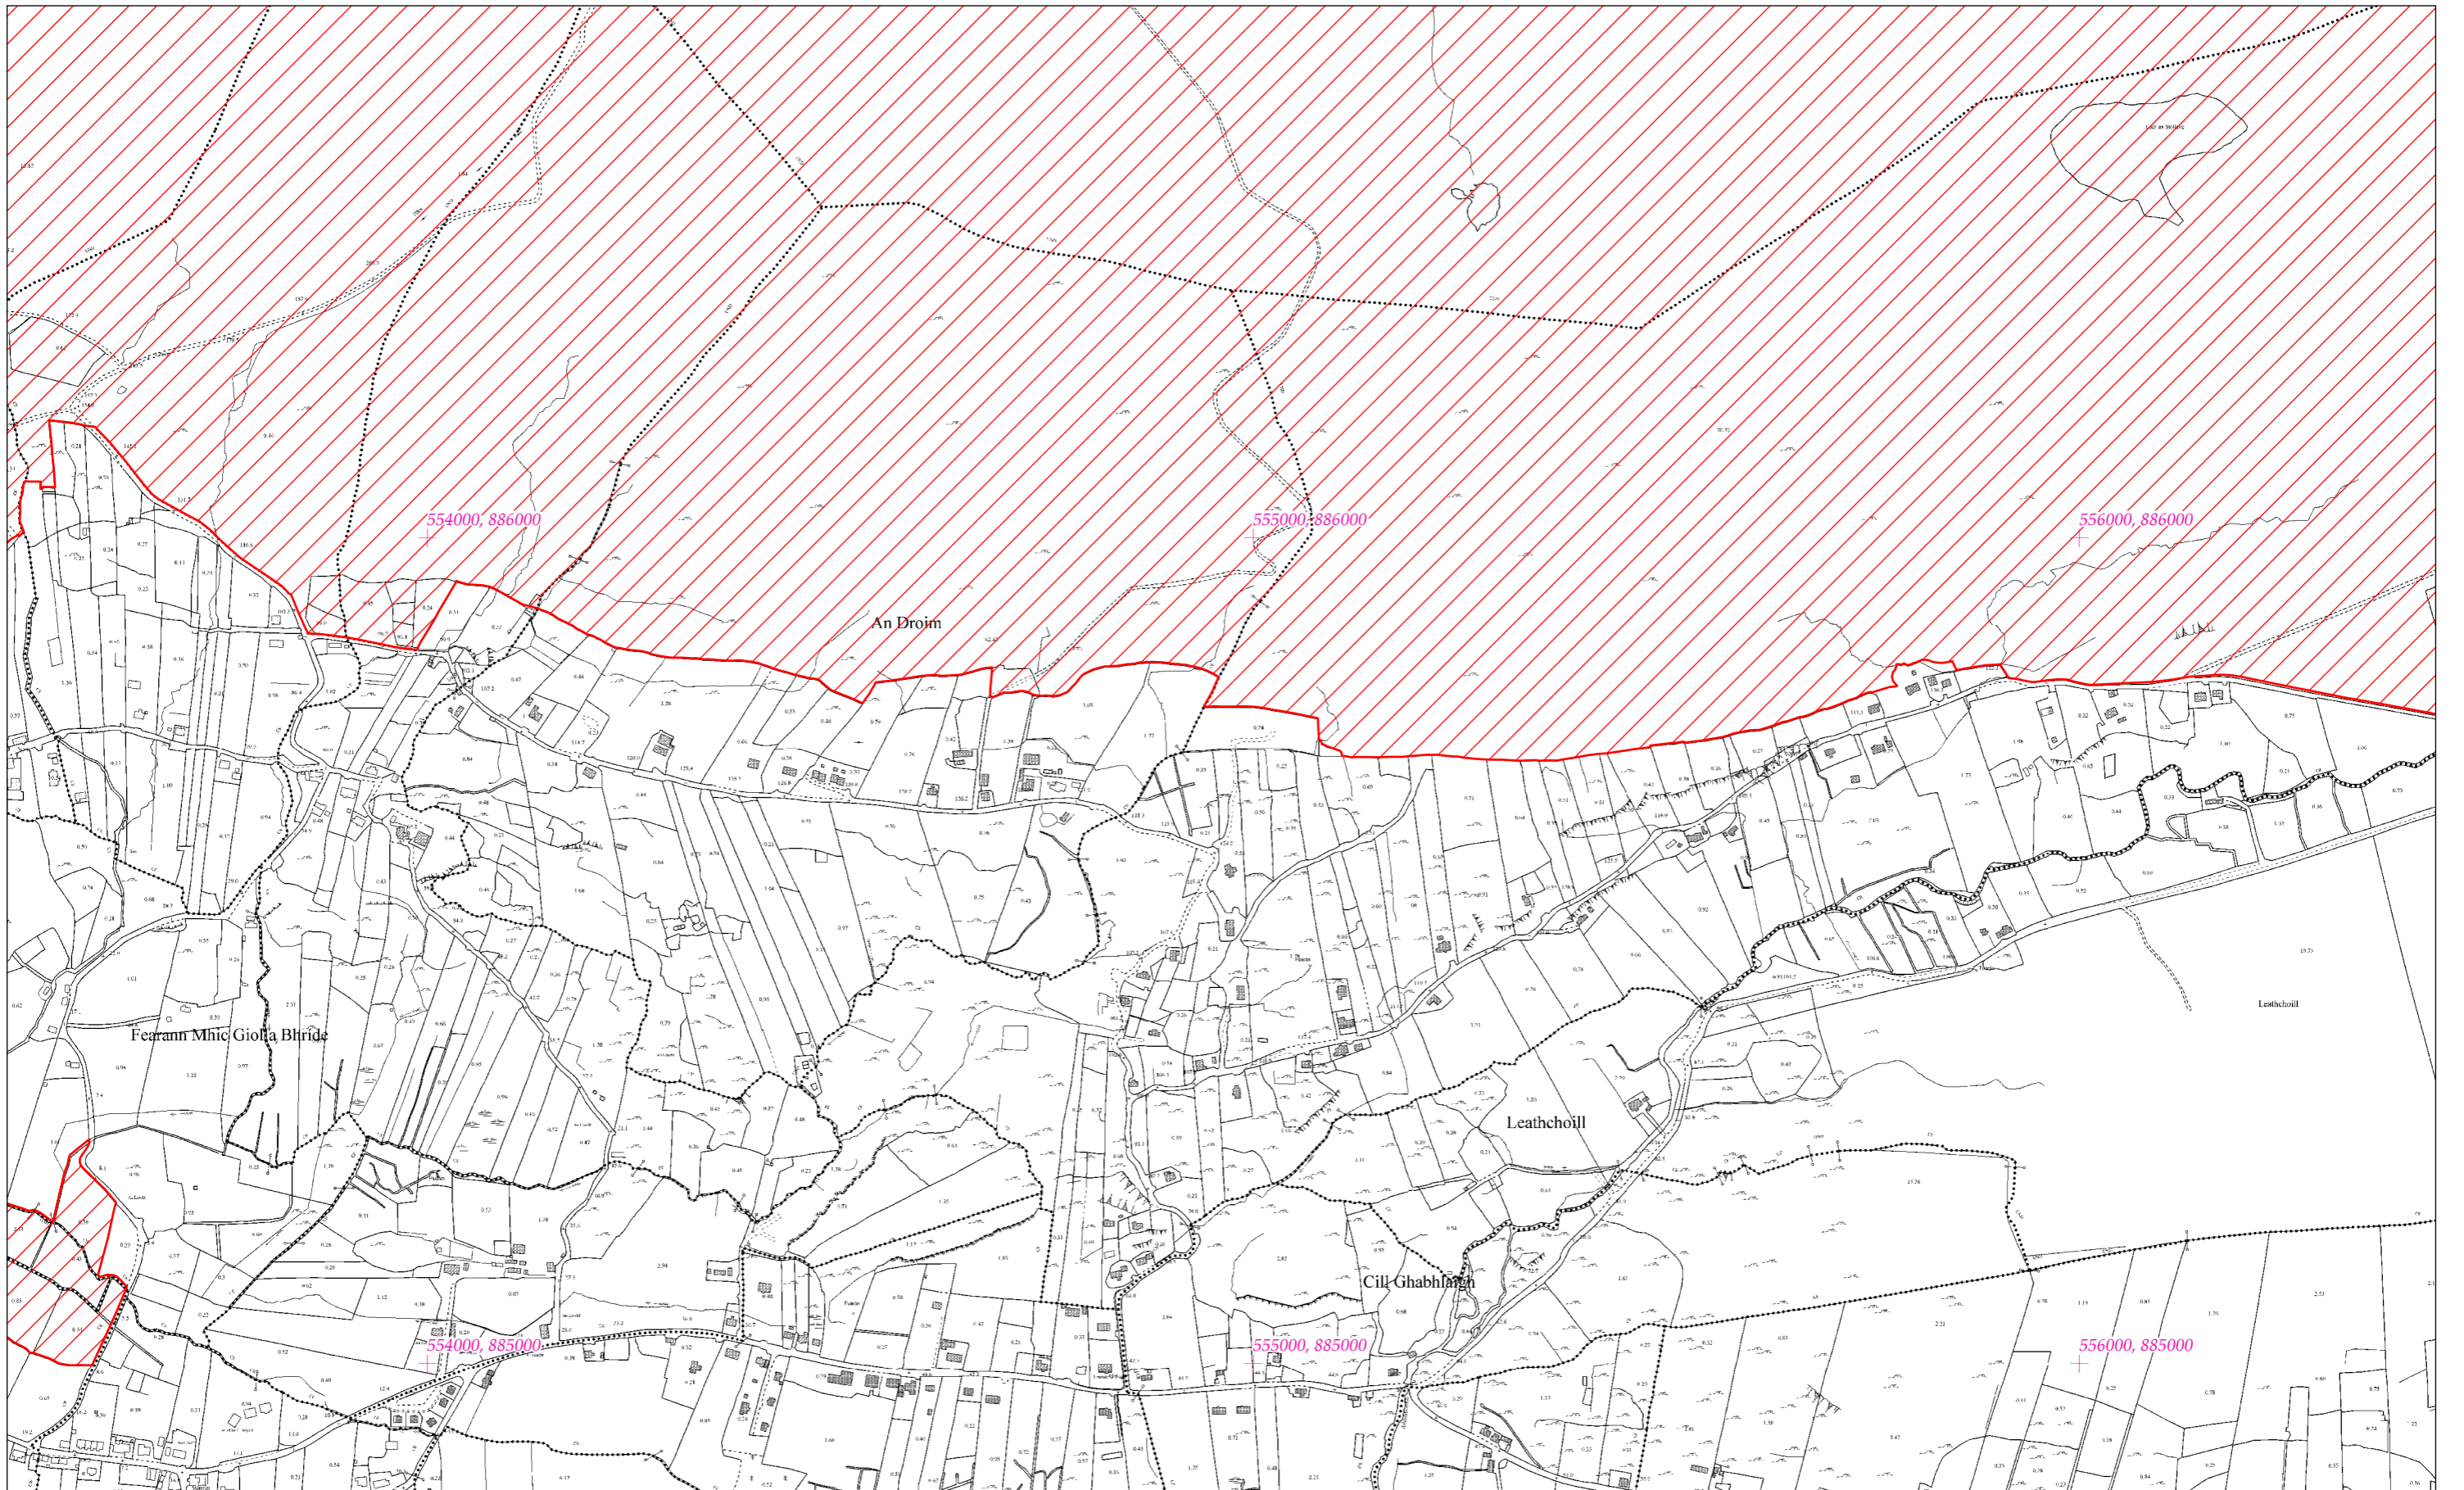

LCS Shliabh Tuaidh/an Toir Mhóir/Ghaath Luacharóis Beag  
Slieve Tooy/Tormore Island/Loughros Beg Bay SAC  
1:5000 O.S. TILE 0467c 40 of 55

SITE CODE  
000190

Leagan / Version: 3.01  
Arna chló an / Printed on: 11/11/2021