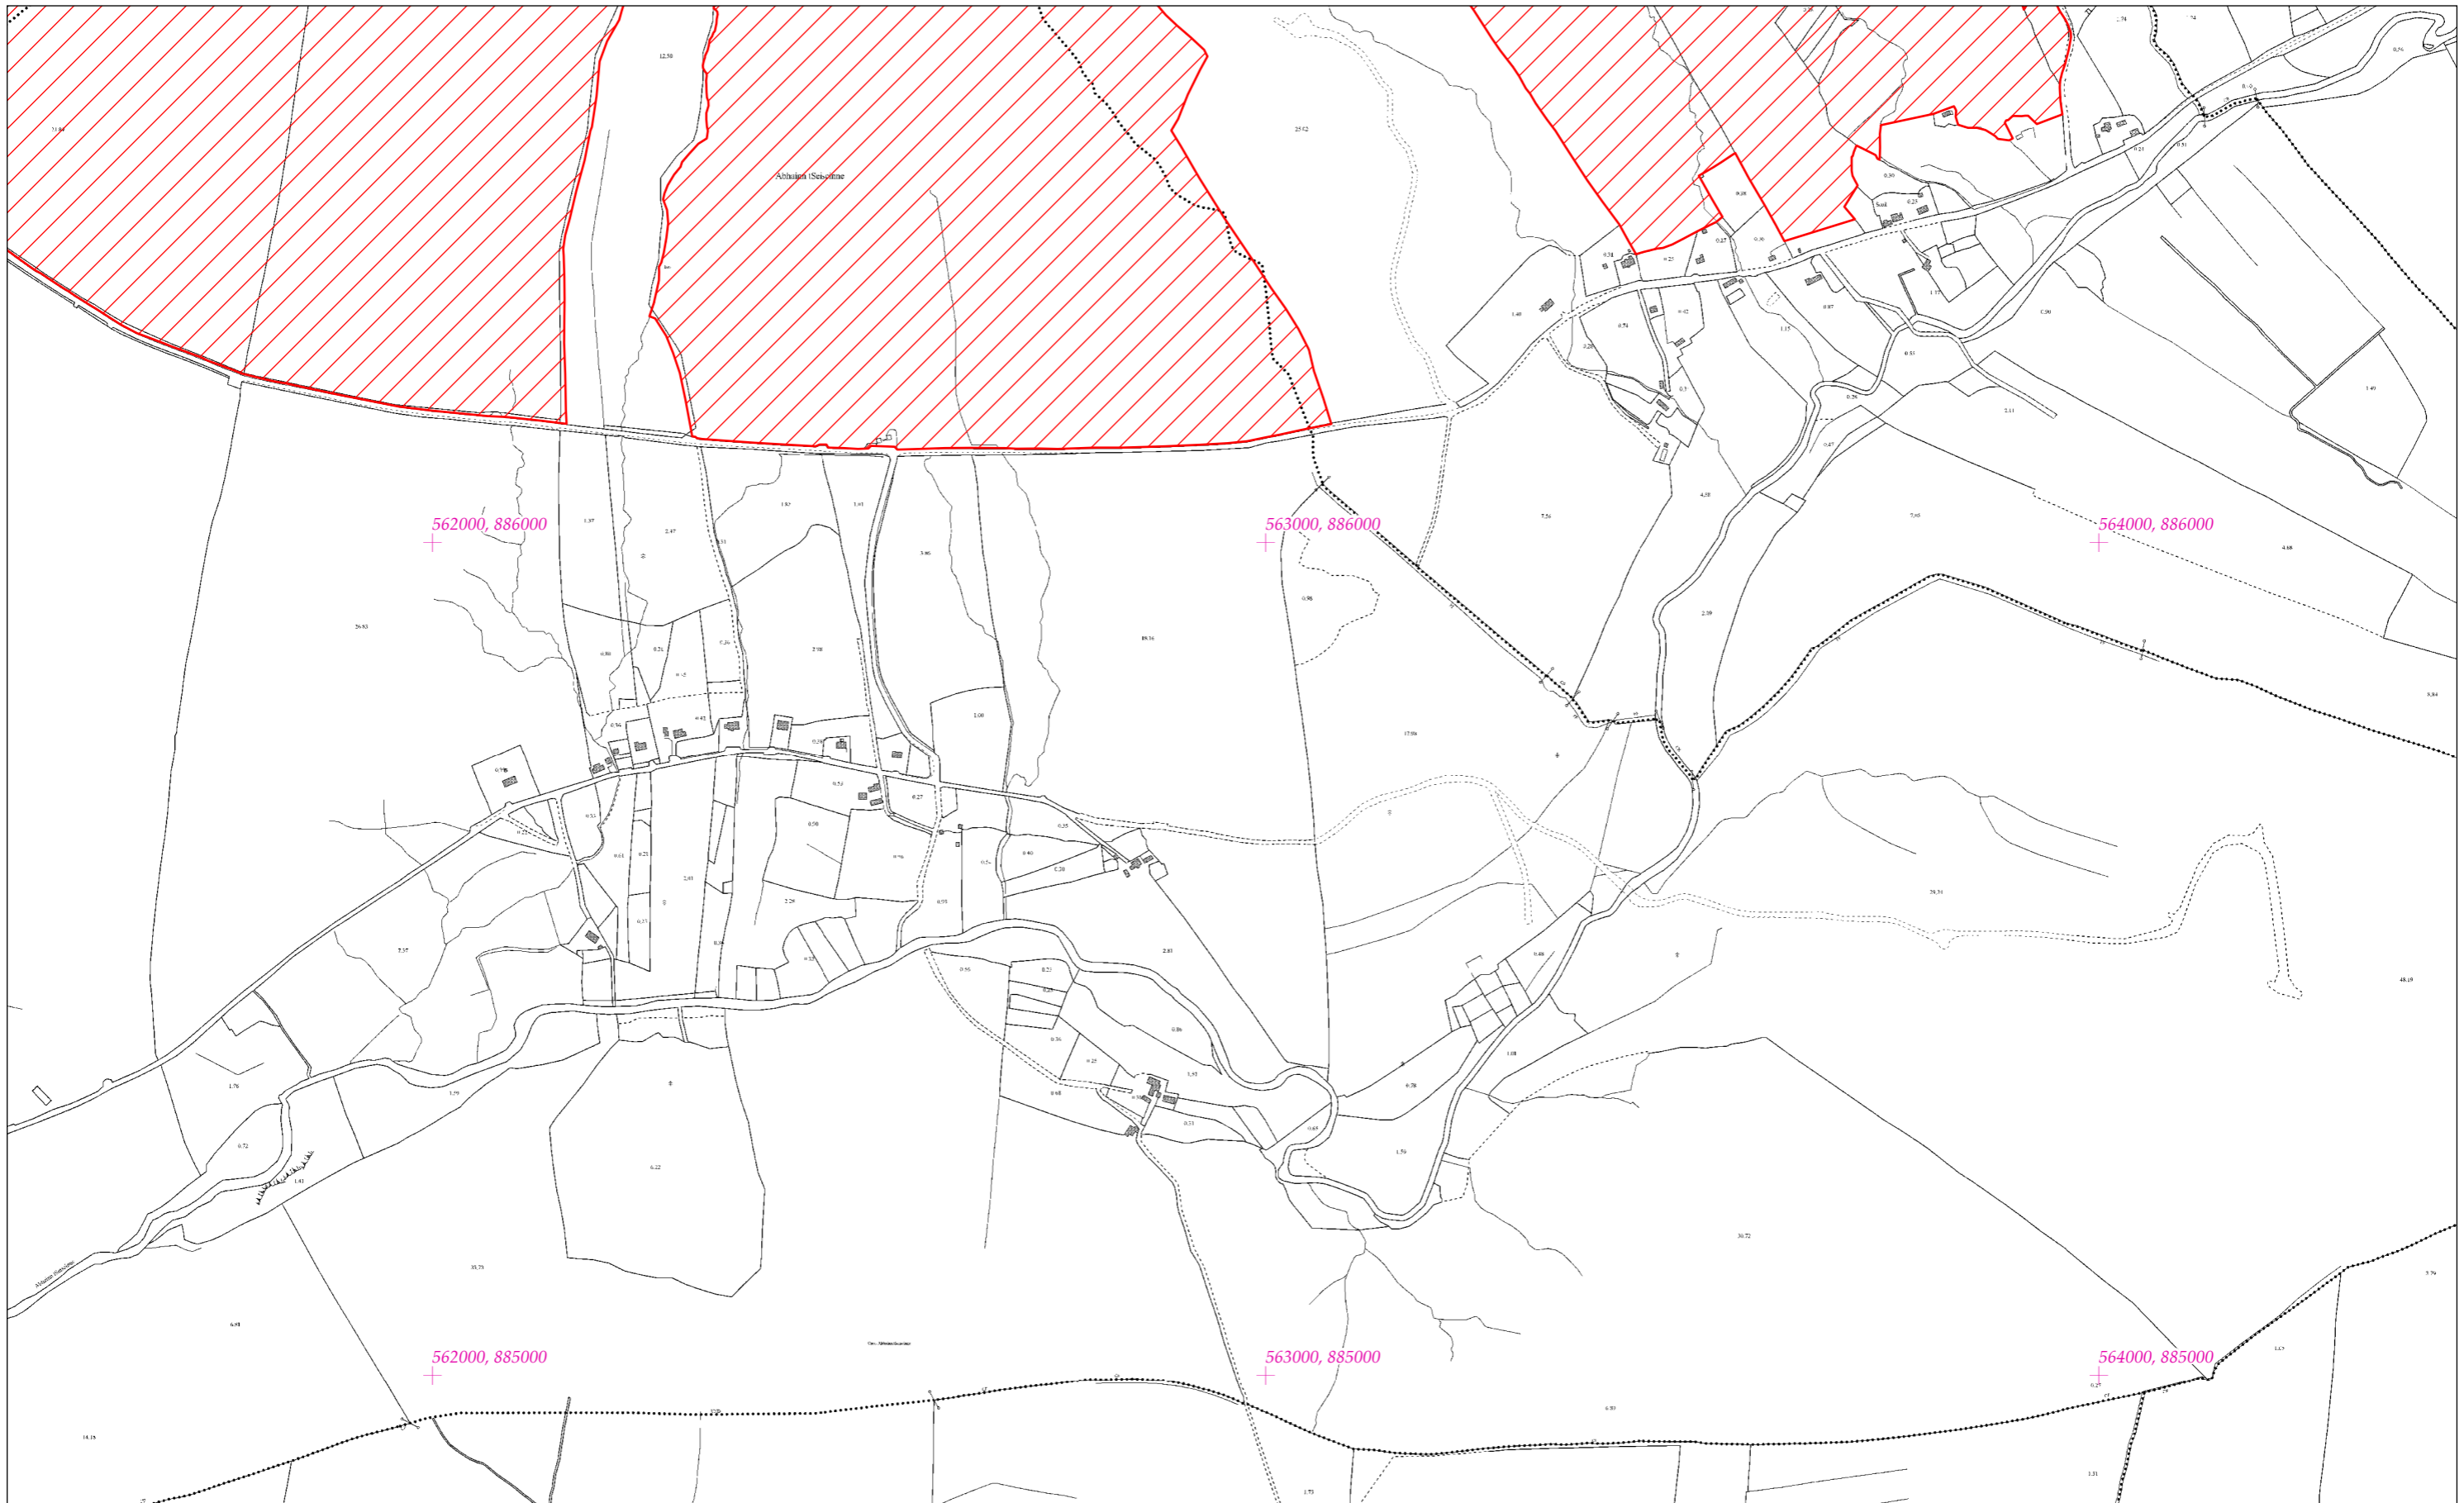

LCS Shliabh Tuaidh/an Toir Mhóir/Ghaath Luacharóis Beag  
Slieve Tooy/Tormore Island/Loughros Beg Bay SAC  
1:5000 O.S. TILE 0469c 47 of 55

SITE CODE  
000190

Leagan / Version: 3.01  
Arna chló an / Printed on: 11/11/2021