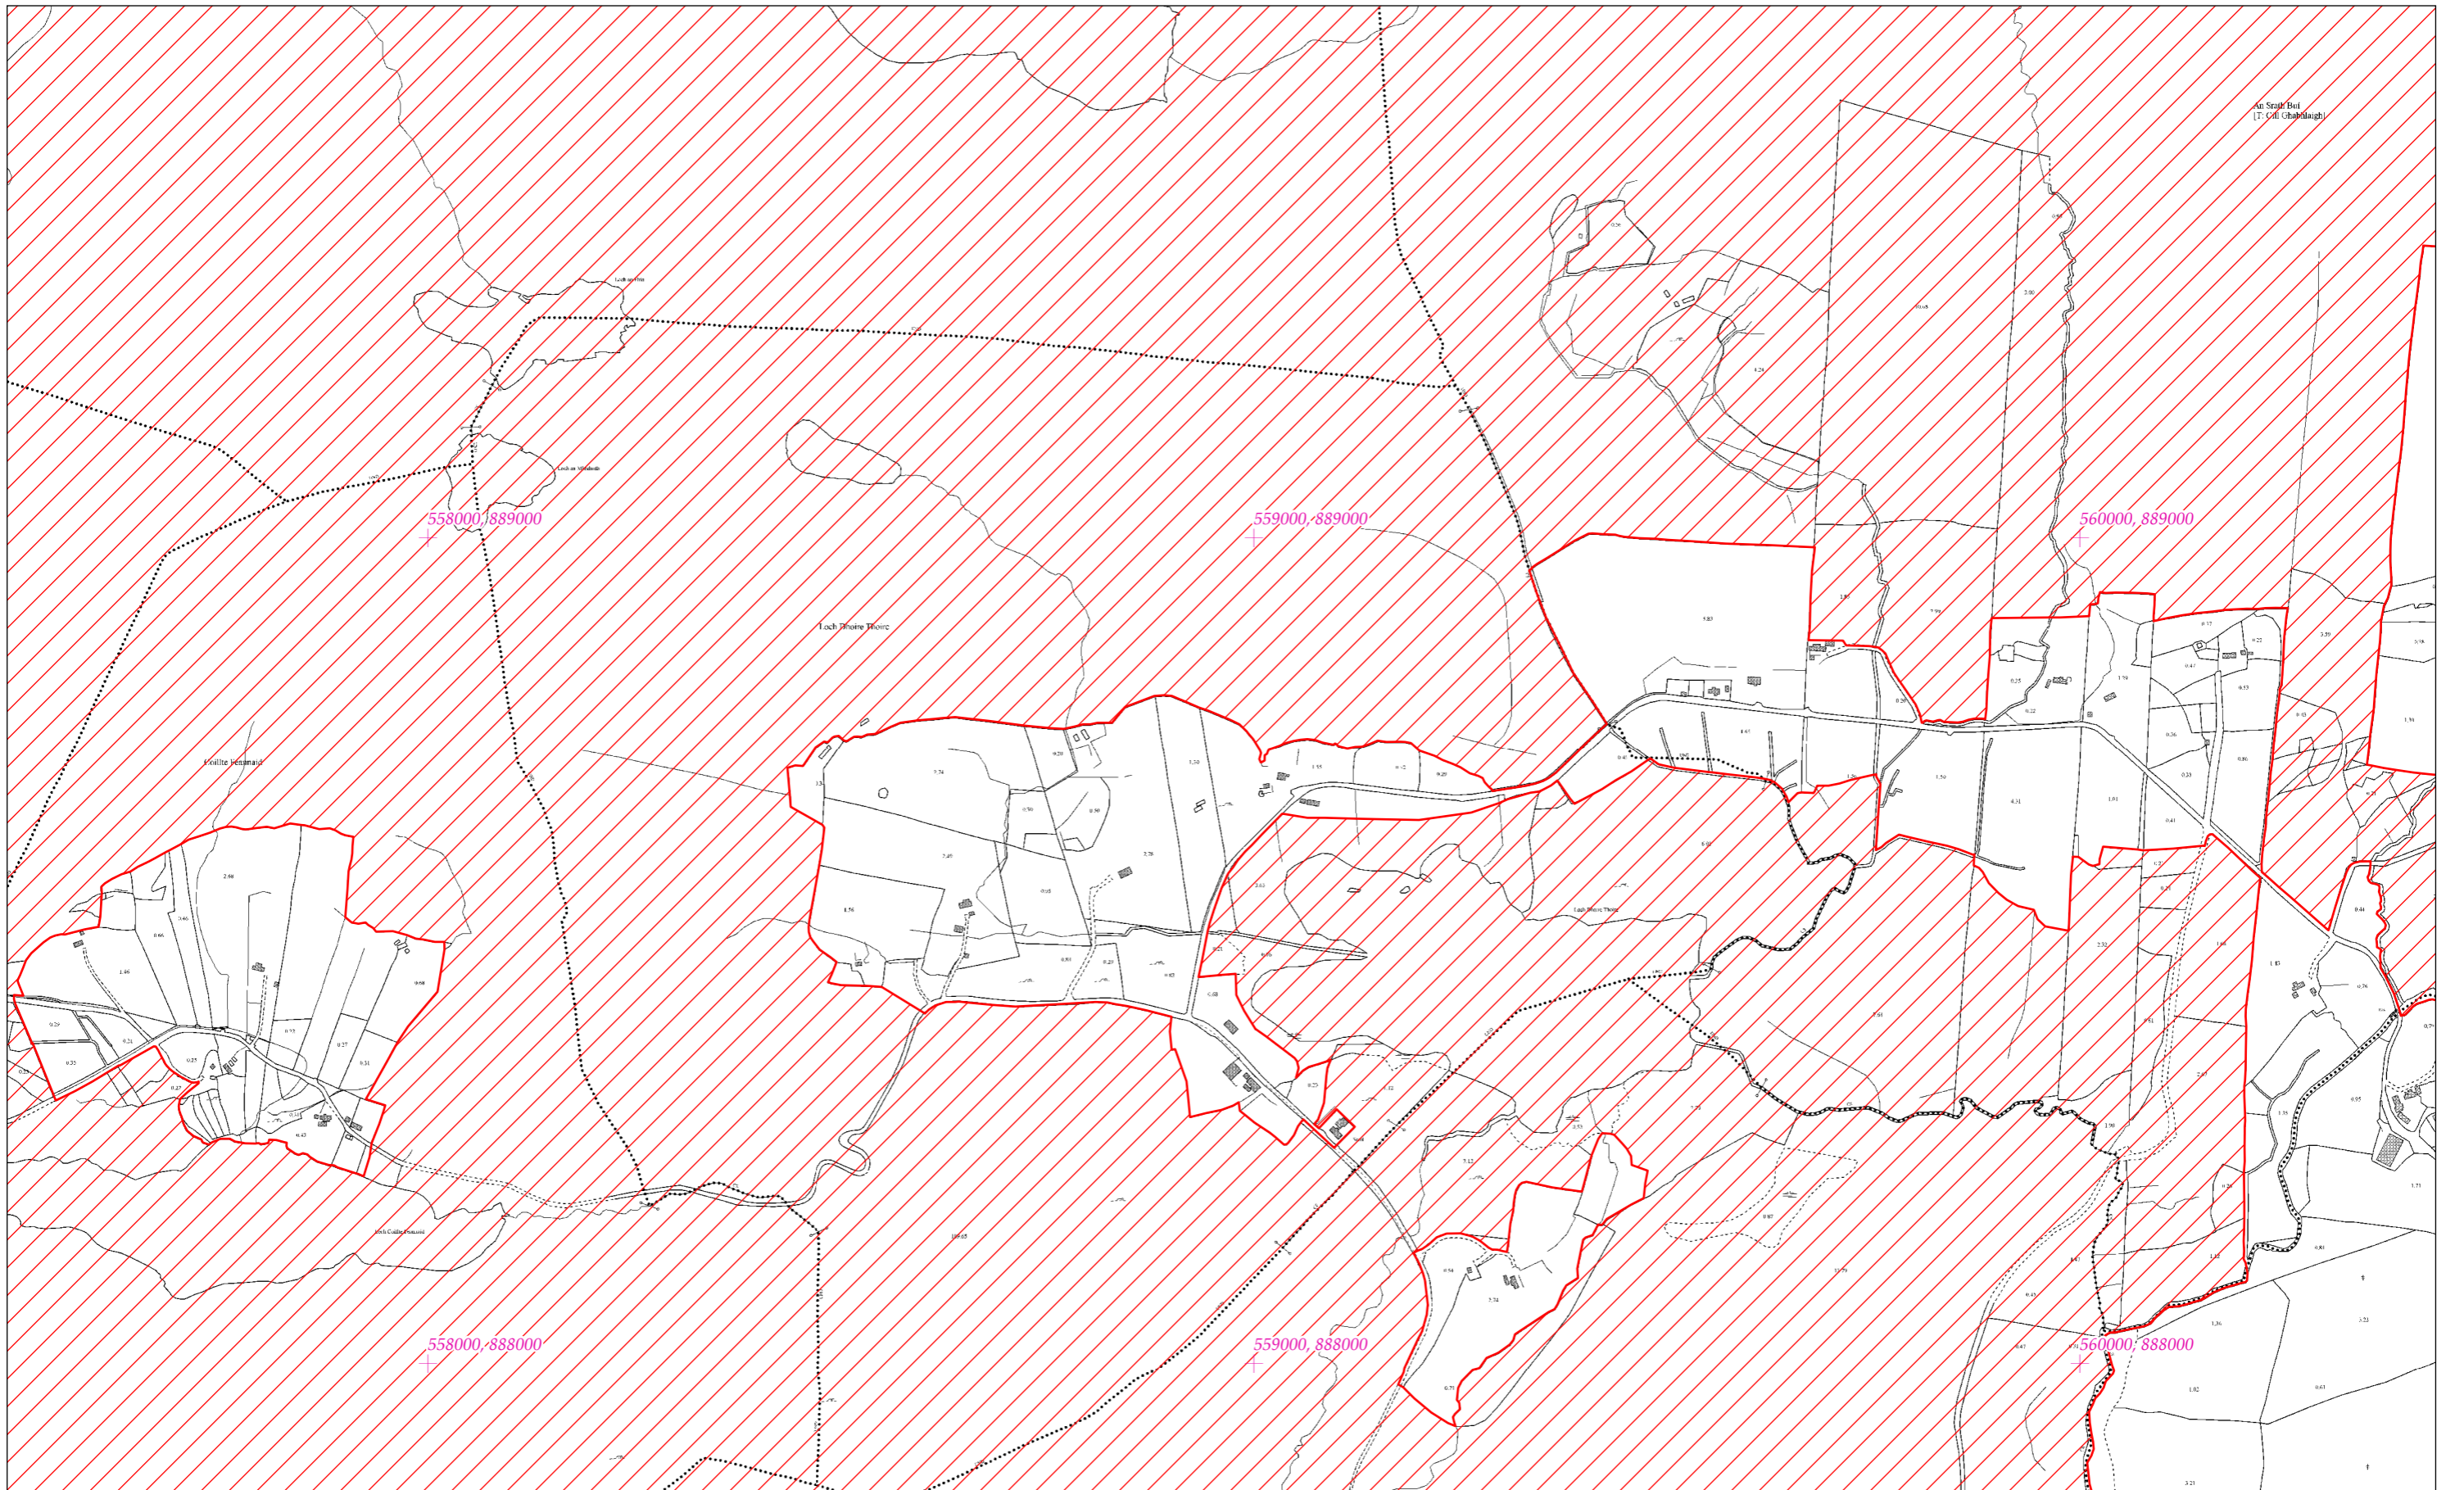

Rialachán 4(1)(b) / Regulation 4(1)(b)

Leathanach 22 de 55 (Co. Dhún na nGall)
Page 22 of 55 (Co. Donegal)

LIMISTÉAR FAOI CHAOMHNÚ SPEISIALTA
SPECIAL AREA OF CONSERVATION

Suirbhéireacht Ordanáis Éireann Ceadúnas Uimhir OSI-NMA-014 © OSI / Rialtas na hÉireann
Ordnance Survey Ireland Licence No. OSI-NMA-014 © Ordnance Survey Ireland / Government of Ireland
Córas Comhordanáidí: Trasteilgean Mercator na hÉireann / Co-ordinate System: Irish Transverse Mercator

LCS Shliabh Tuaidh/an Toir Mhóir/Ghaath Luacharóis Beag
Slieve Tooy/Tormore Island/Loughros Beg Bay SAC
1:5000 O.S. TILE 0440d 22 of 55

SITE CODE
000190

Leagan / Version: 3.01
Arna chló an / Printed on: 11/11/2021