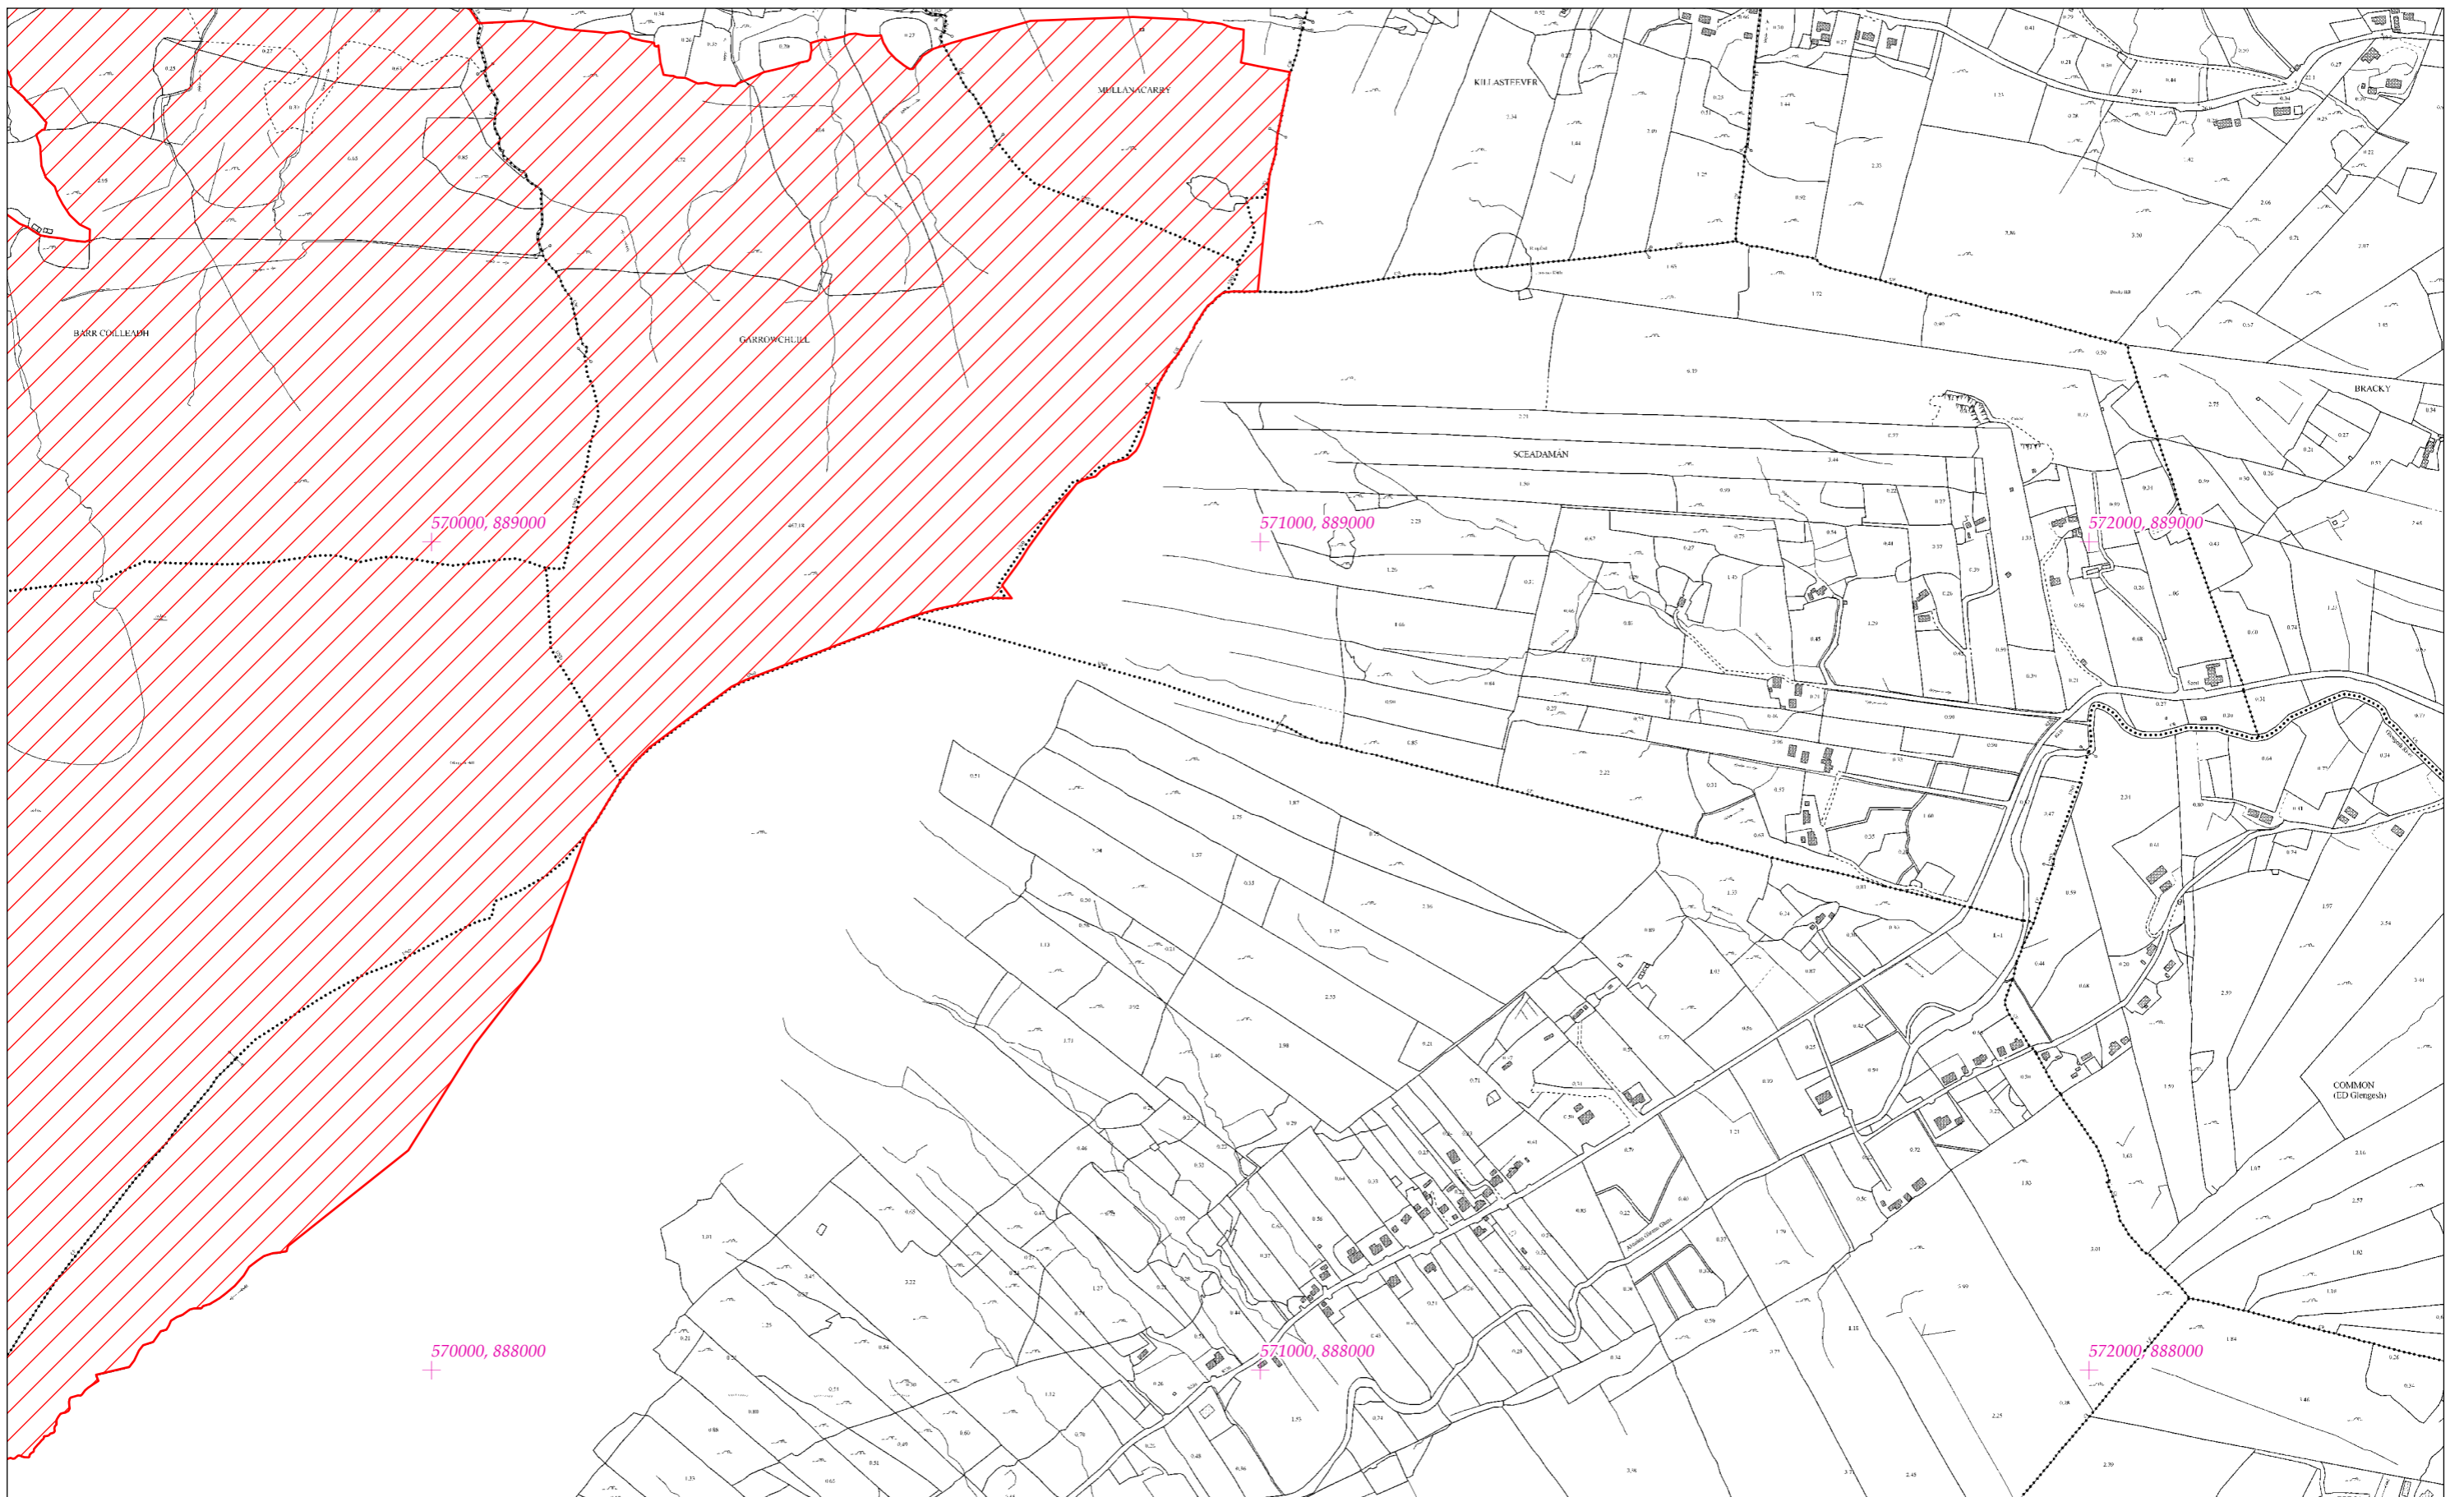

LCS Shliabh Tuaidh/an Toir Mhóir/Ghath Luacharóis Beag  
Slieve Tooy/Tormore Island/Loughros Beg Bay SAC  
1:5000 O.S. TILE 0443c 33 of 55

SITE CODE  
000190

Leagan / Version: 3.01  
Arna chló an / Printed on: 11/11/2021