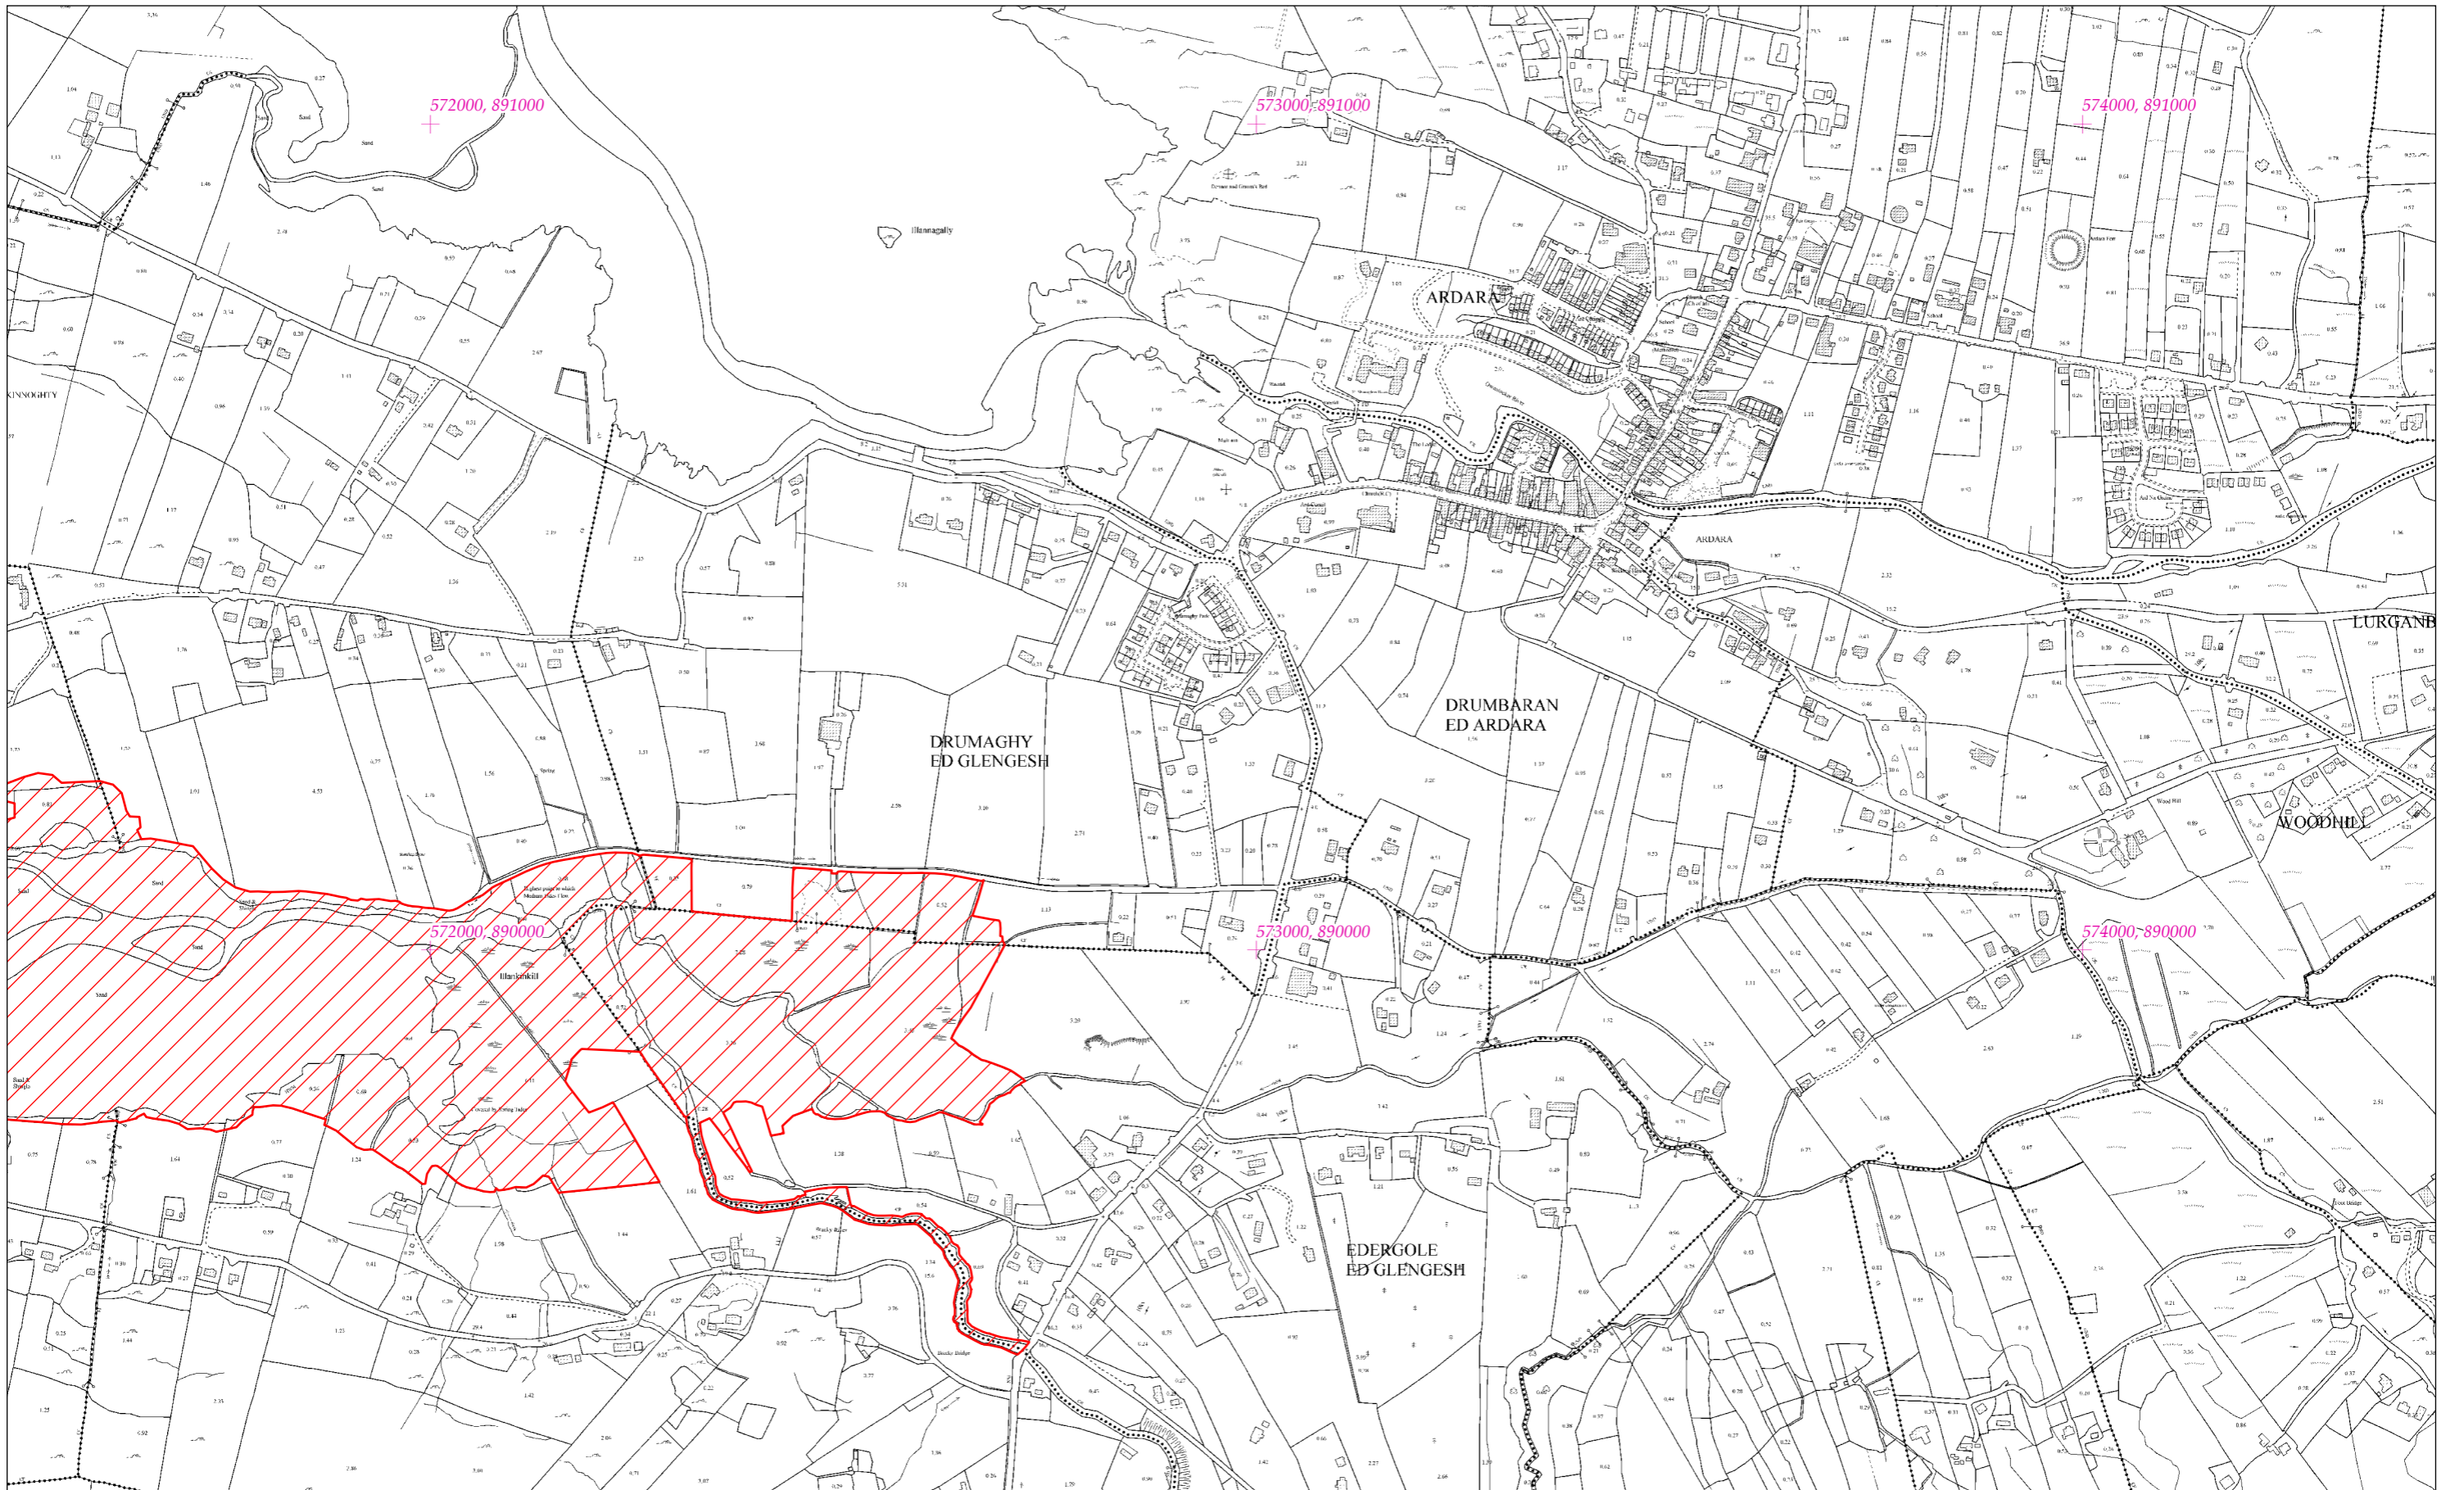

LCS Shliabh Tuaidh/an Toir Mhóir/Ghaath Luacharais Beag  
Slieve Tooy/Tormore Island/Loughros Beg Bay SAC  
1:5000 O.S. TILE 0443d 34 of 55

SITE CODE  
000190

Leagan / Version: 3.01  
Arna chló an / Printed on: 11/11/2021