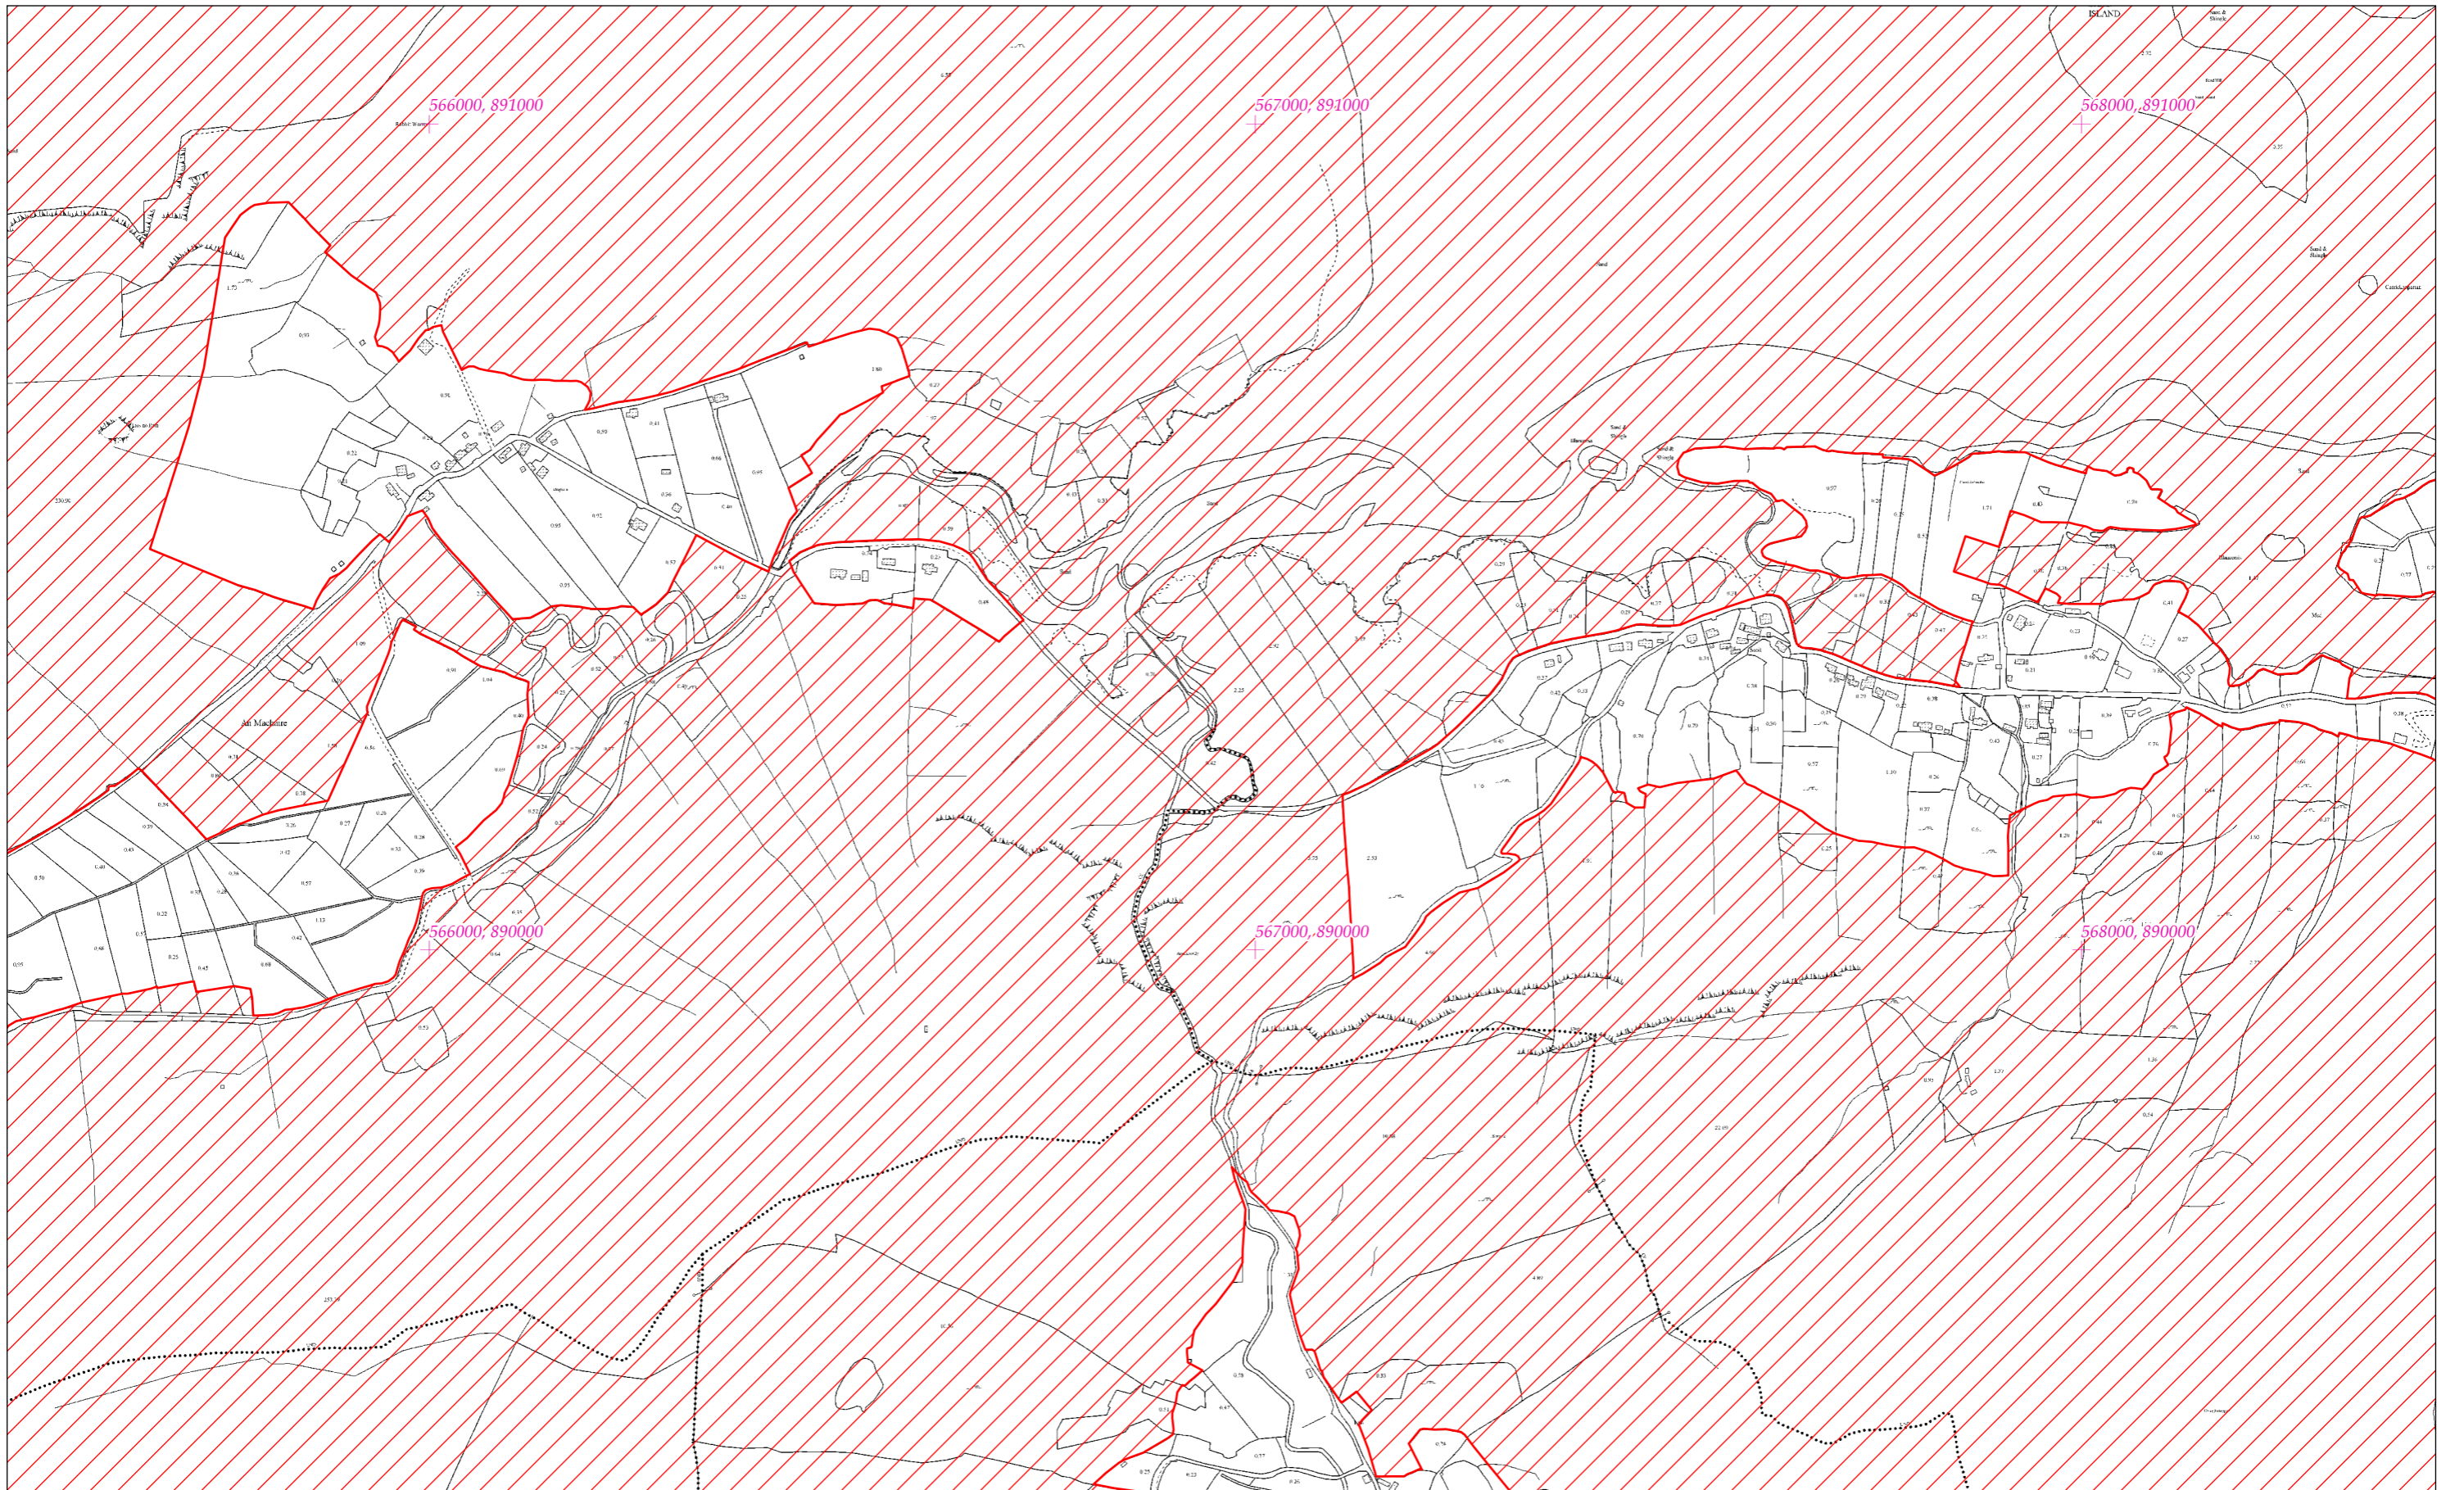

LCS Shliabh Tuaidh/an Toir Mhóir/Ghaoth Luacharais Beag  
Slieve Tooy/Tormore Island/Loughros Beg Bay SAC  
1:5000 O.S. TILE 0442a 27 of 55

SITE CODE  
000190

Leagan / Version: 3.01  
Arna chló an / Printed on: 11/11/2021