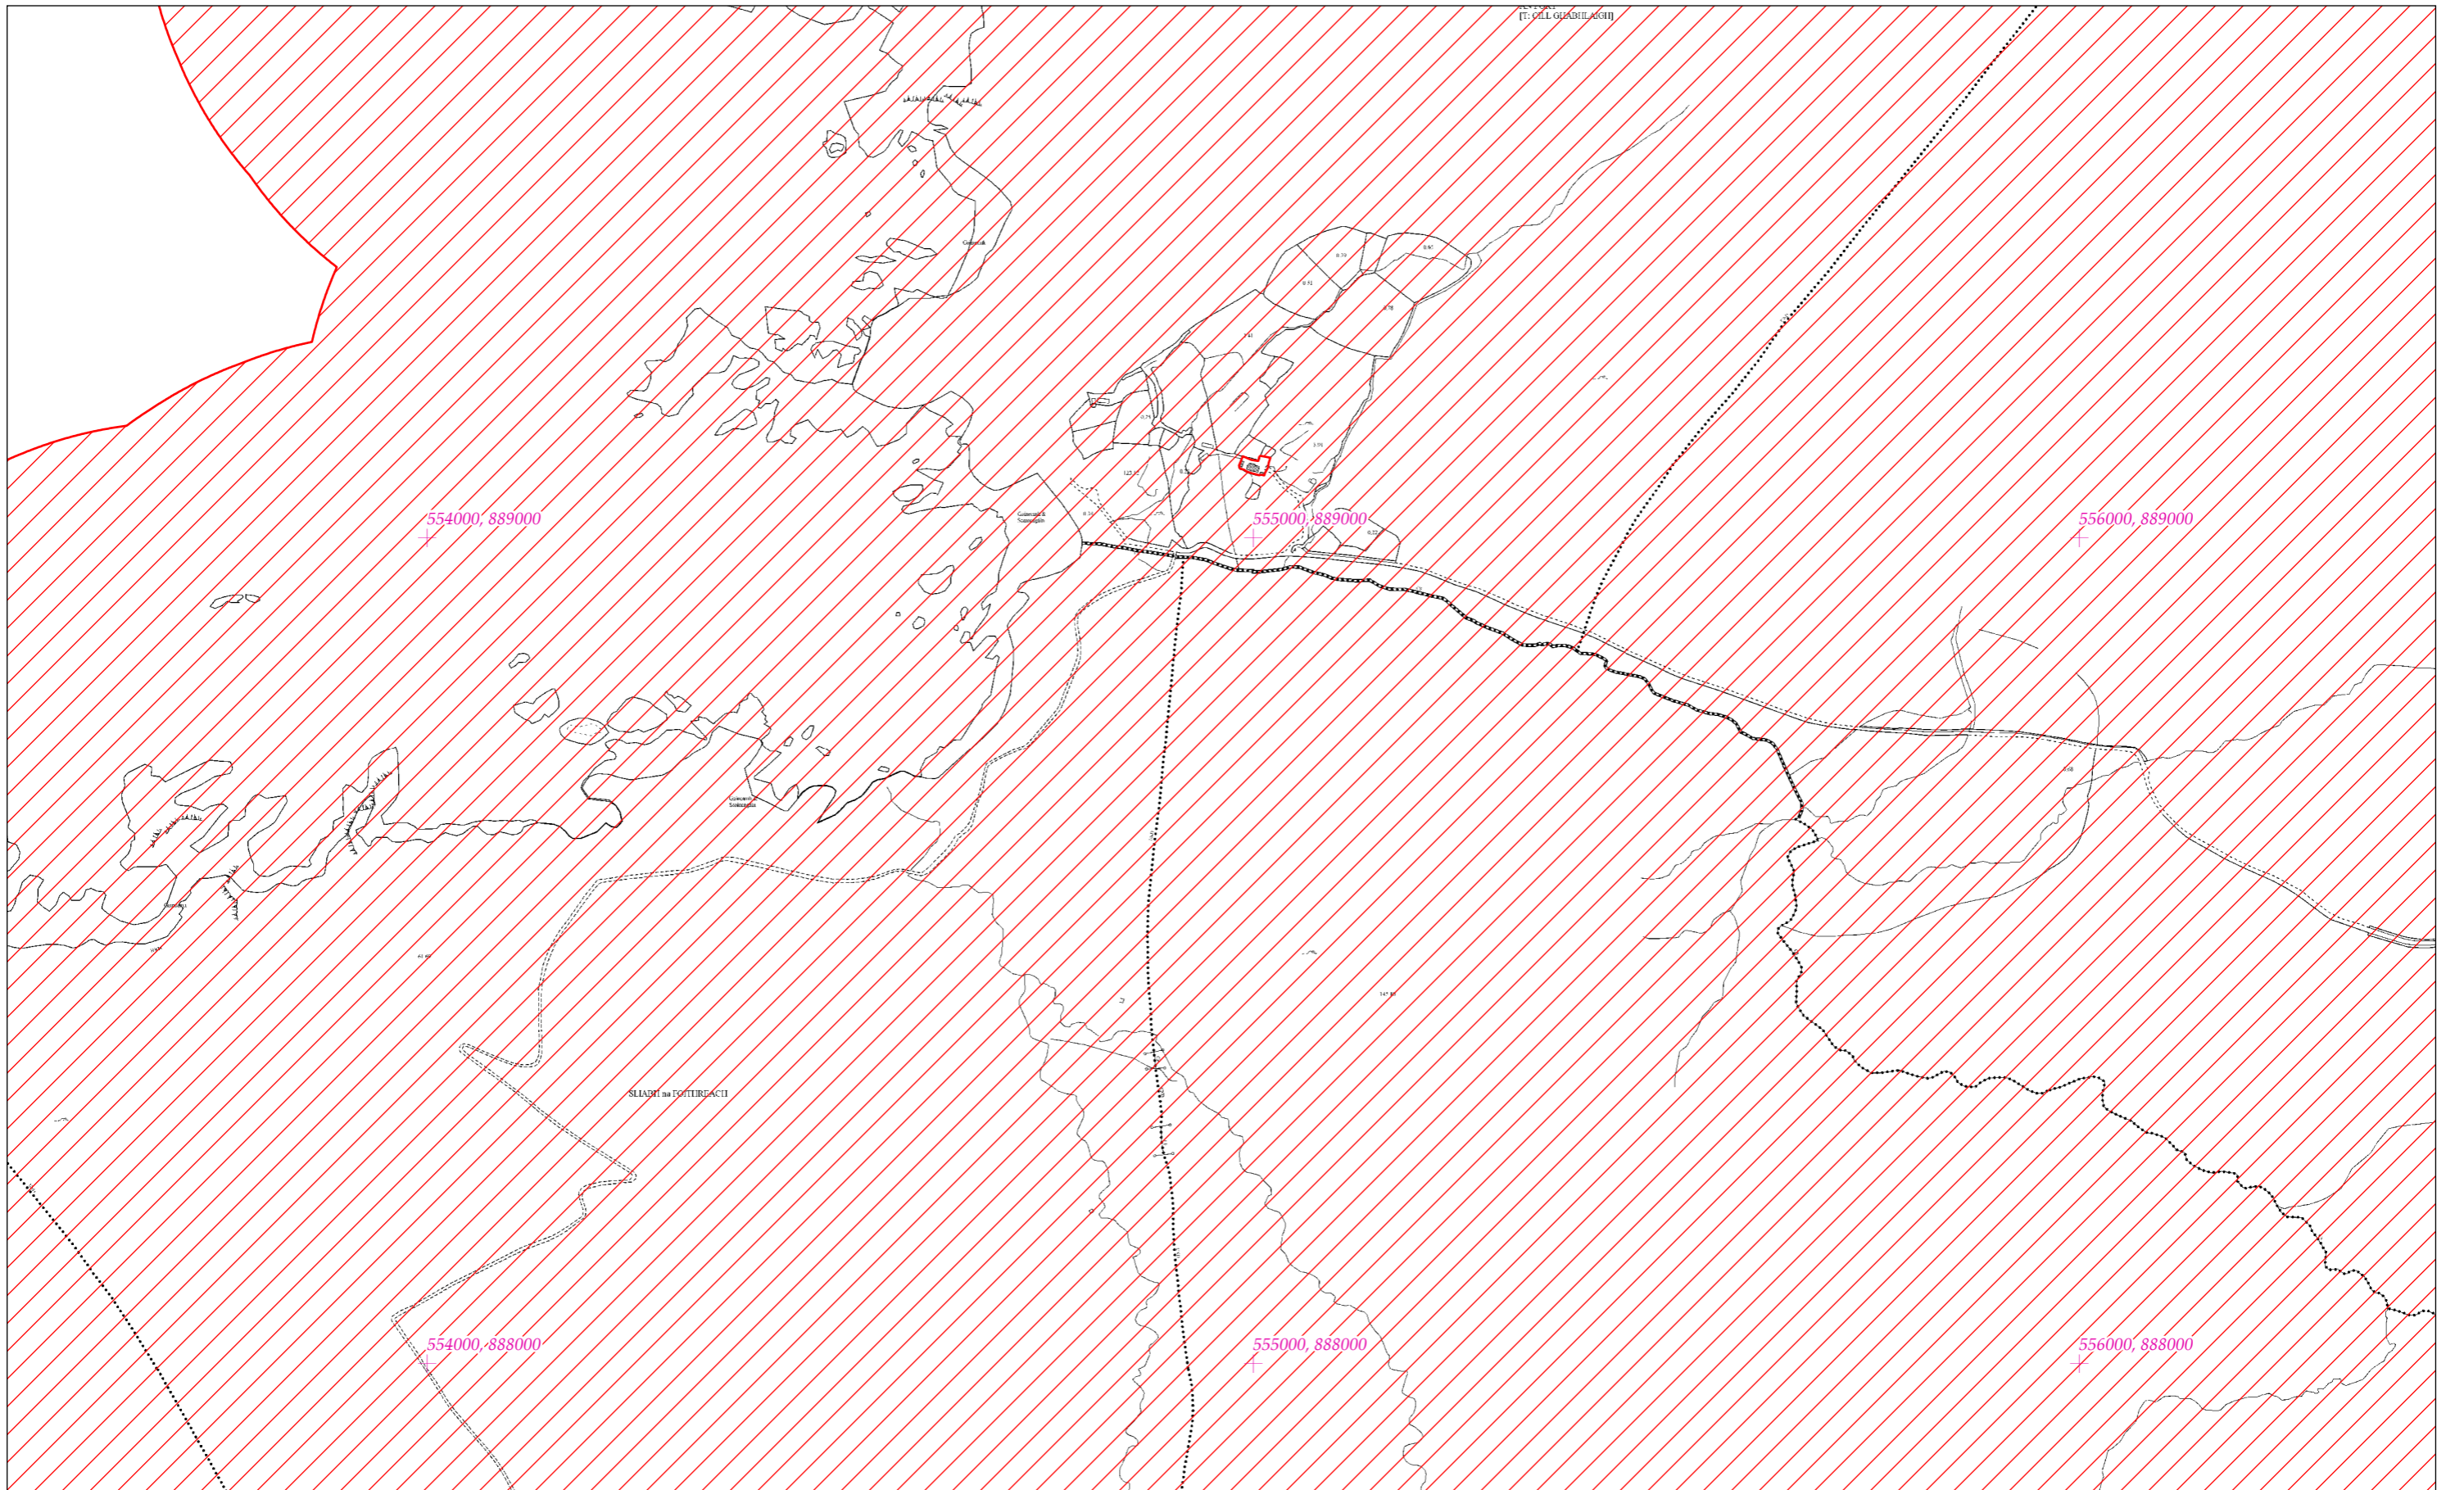

LCS Shliabh Tuaidh/an Toir Mhóir/Ghaath Luacharóis Beag  
Slieve Tooy/Tormore Island/Loughros Beg Bay SAC  
1:5000 O.S. TILE 0439c 17 of 55

SITE CODE  
000190

Leagan / Version: 3.01  
Arna chló an / Printed on: 11/11/2021