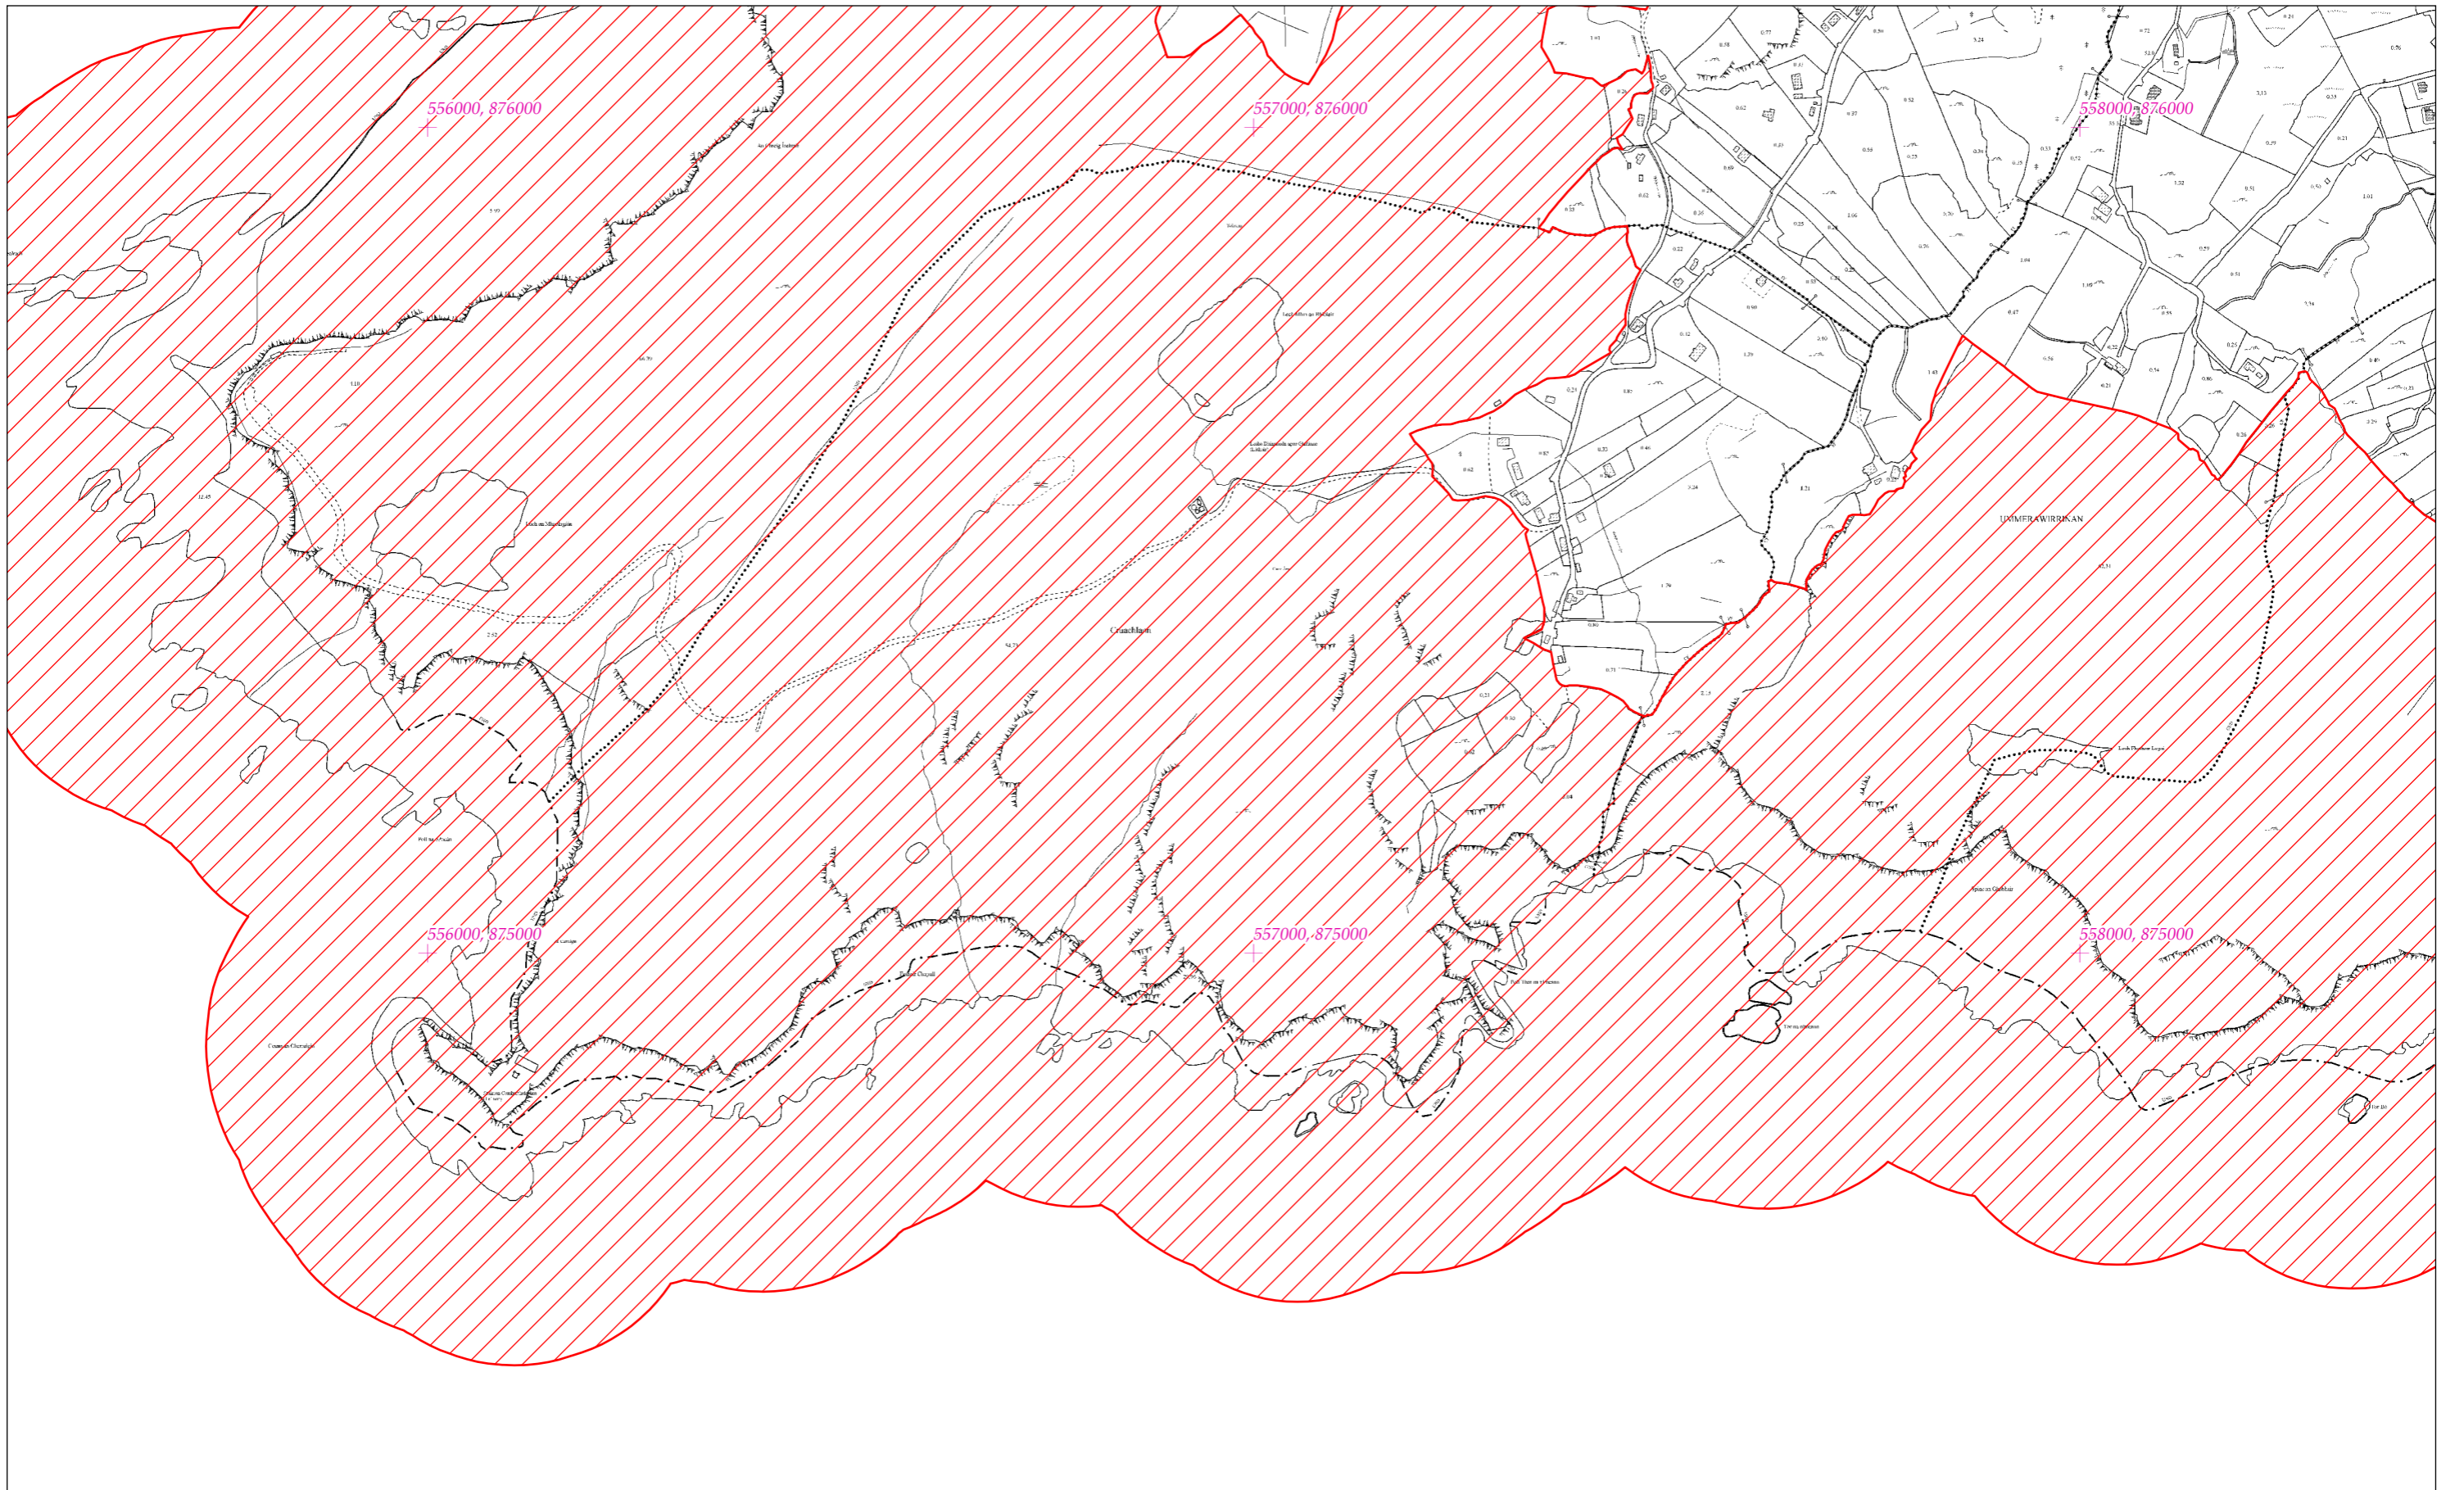

Rialachán 4(1)(b) / Regulation 4(1)(b)

Leathanach 28 de 29 (Co. Dhún na nGall)
Page 28 of 29 (Co. Donegal)

LIMISTÉAR FAOI CHAOMHNÚ SPEISIALTA
SPECIAL AREA OF CONSERVATION

Suirbhéireacht Ordanáis Éireann Ceadúnas Uimhir OSI-NMA-014 © OSI / Rialtas na hÉireann
Ordnance Survey Ireland Licence No. OSI-NMA-014 © Ordnance Survey Ireland / Government of Ireland
Córas Comhordanáidí: Trasteilgean Mercator na hÉireann / Co-ordinate System: Irish Transverse Mercator

LCS Shliabh Liag
Slieve League SAC
1:5000 O.S. TILE 0580a 28 of 29

SITE CODE
000189

Leagan / Version: 3.03
Arna chló an / Printed on: 11/11/2021