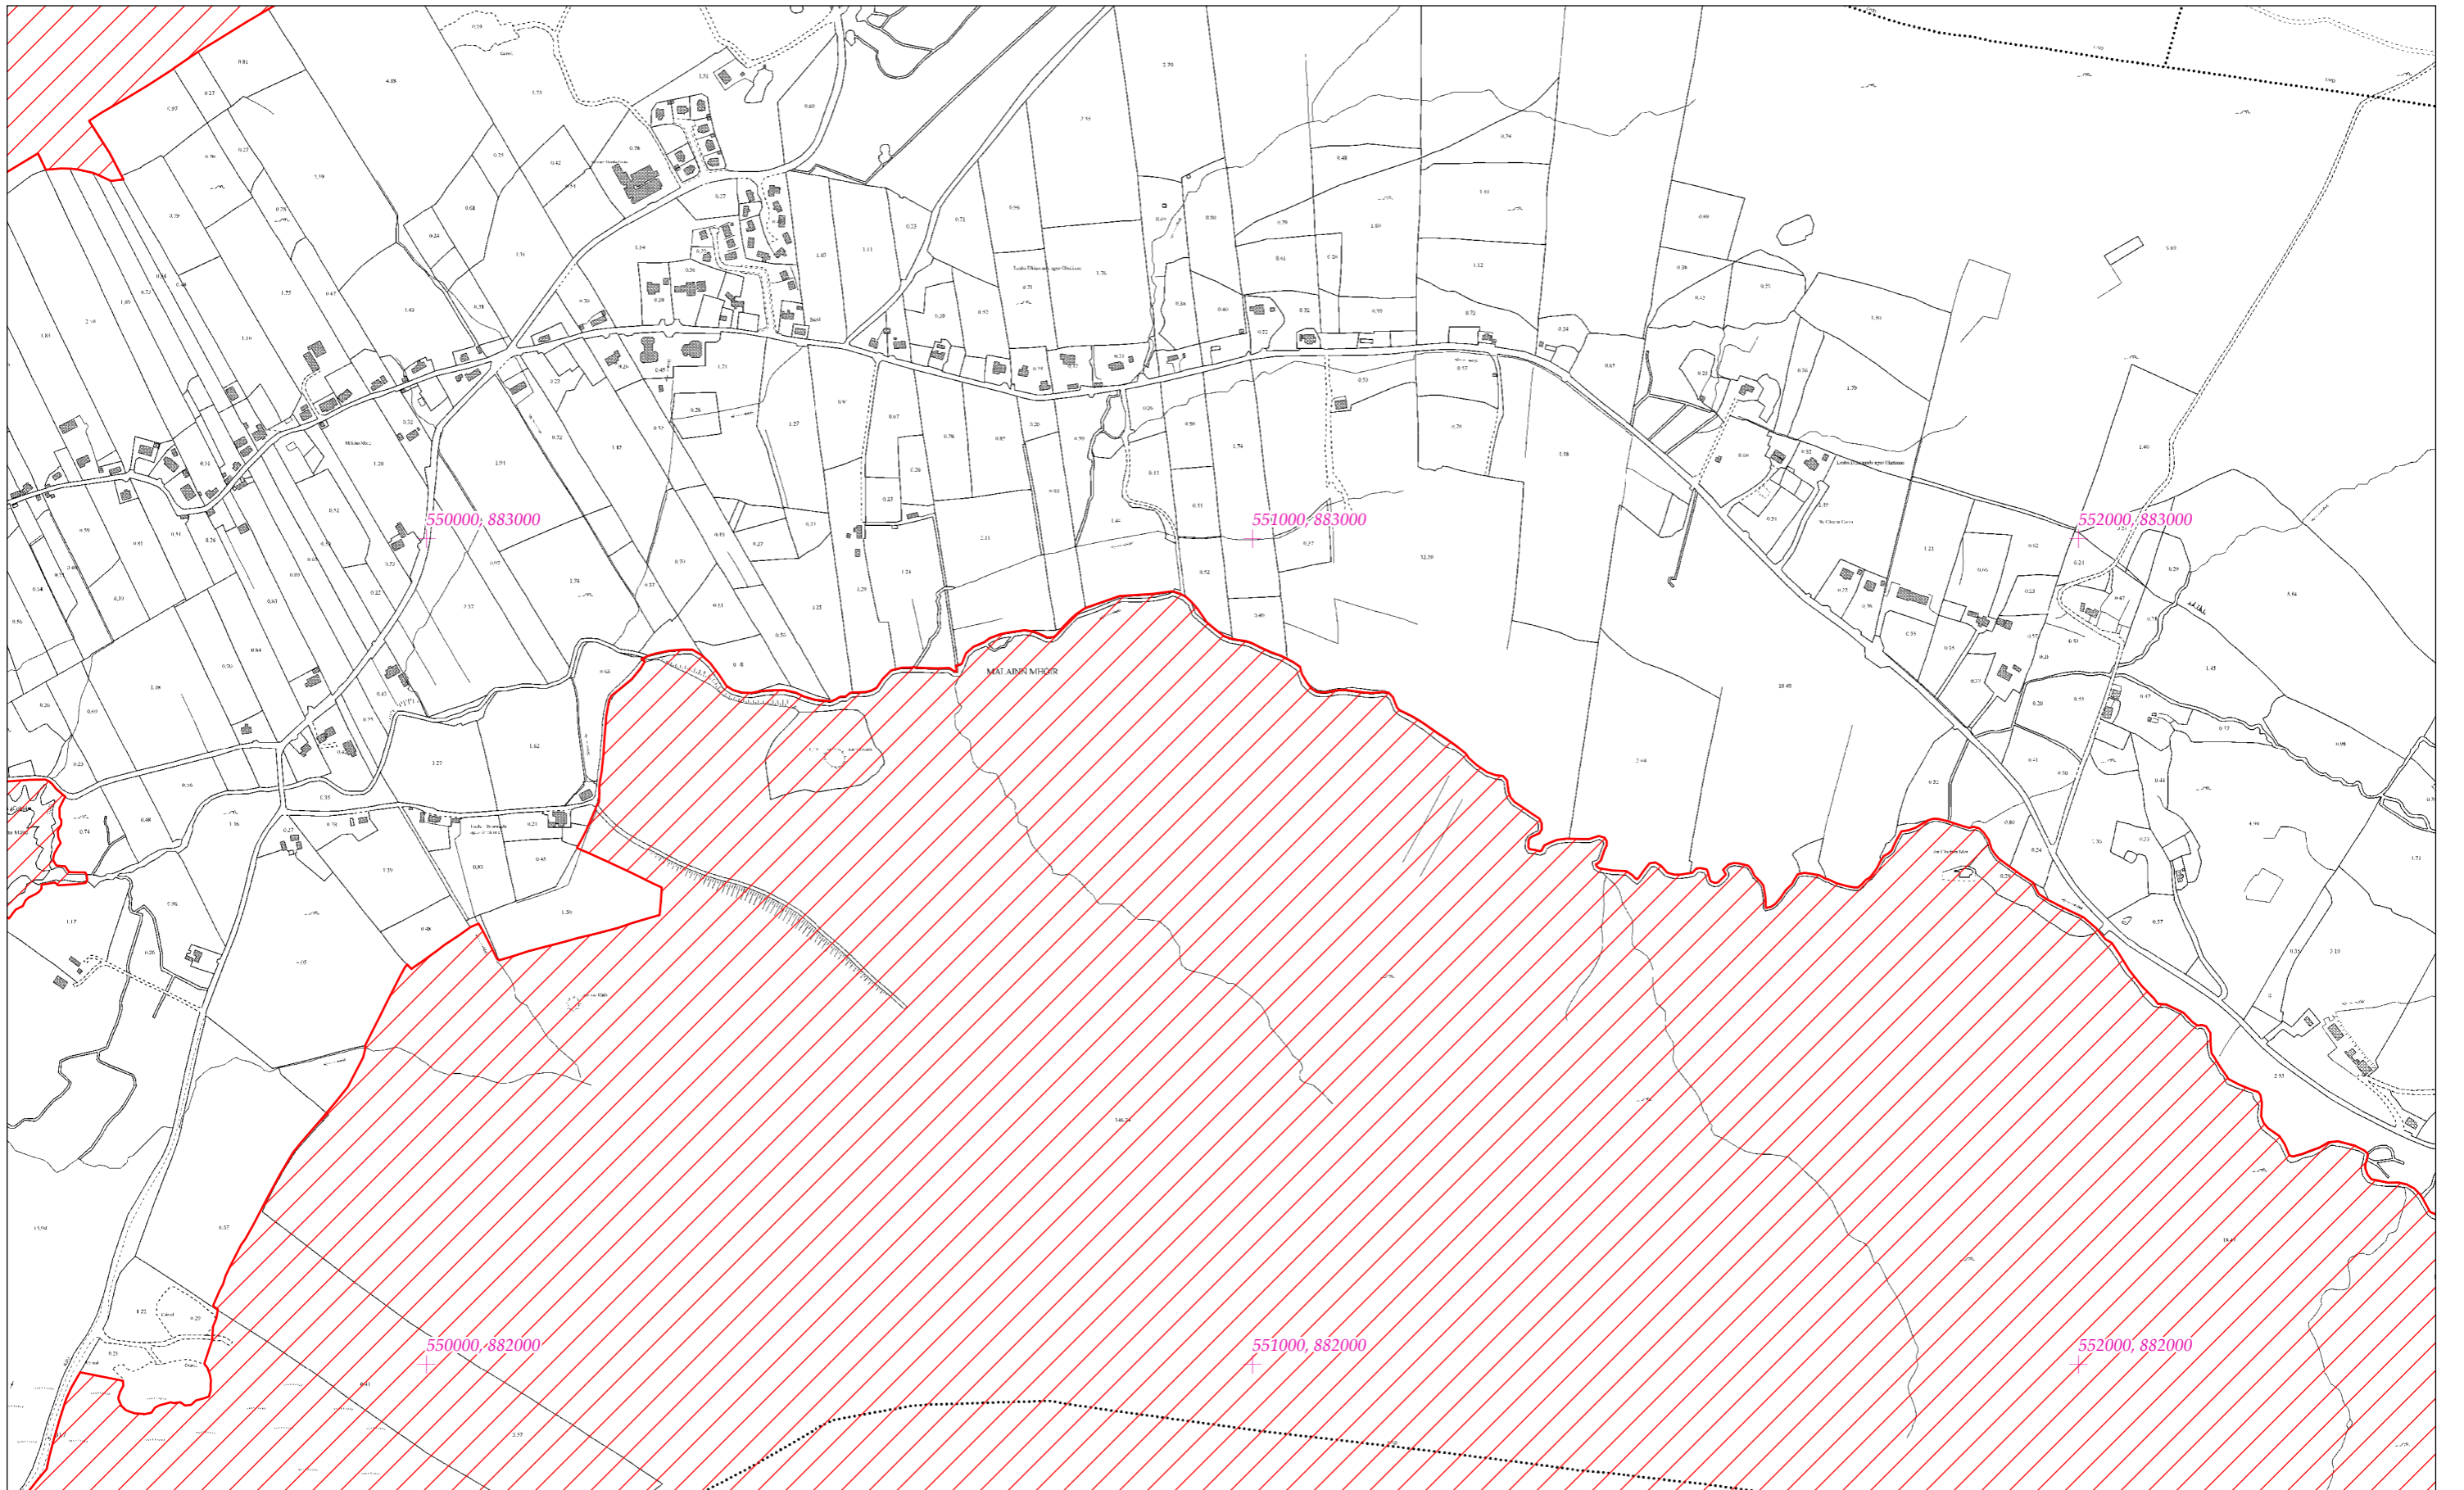

LCS Shliabh Liag
Slieve League SAC

1:5000 O.S. TILE 0494c 5 of 29

0 0.5km

Scála / Scale 1:7,500

SITE CODE

000189

Leagan / Version: 3.03

Arna chló an / Printed on: 11/11/2021