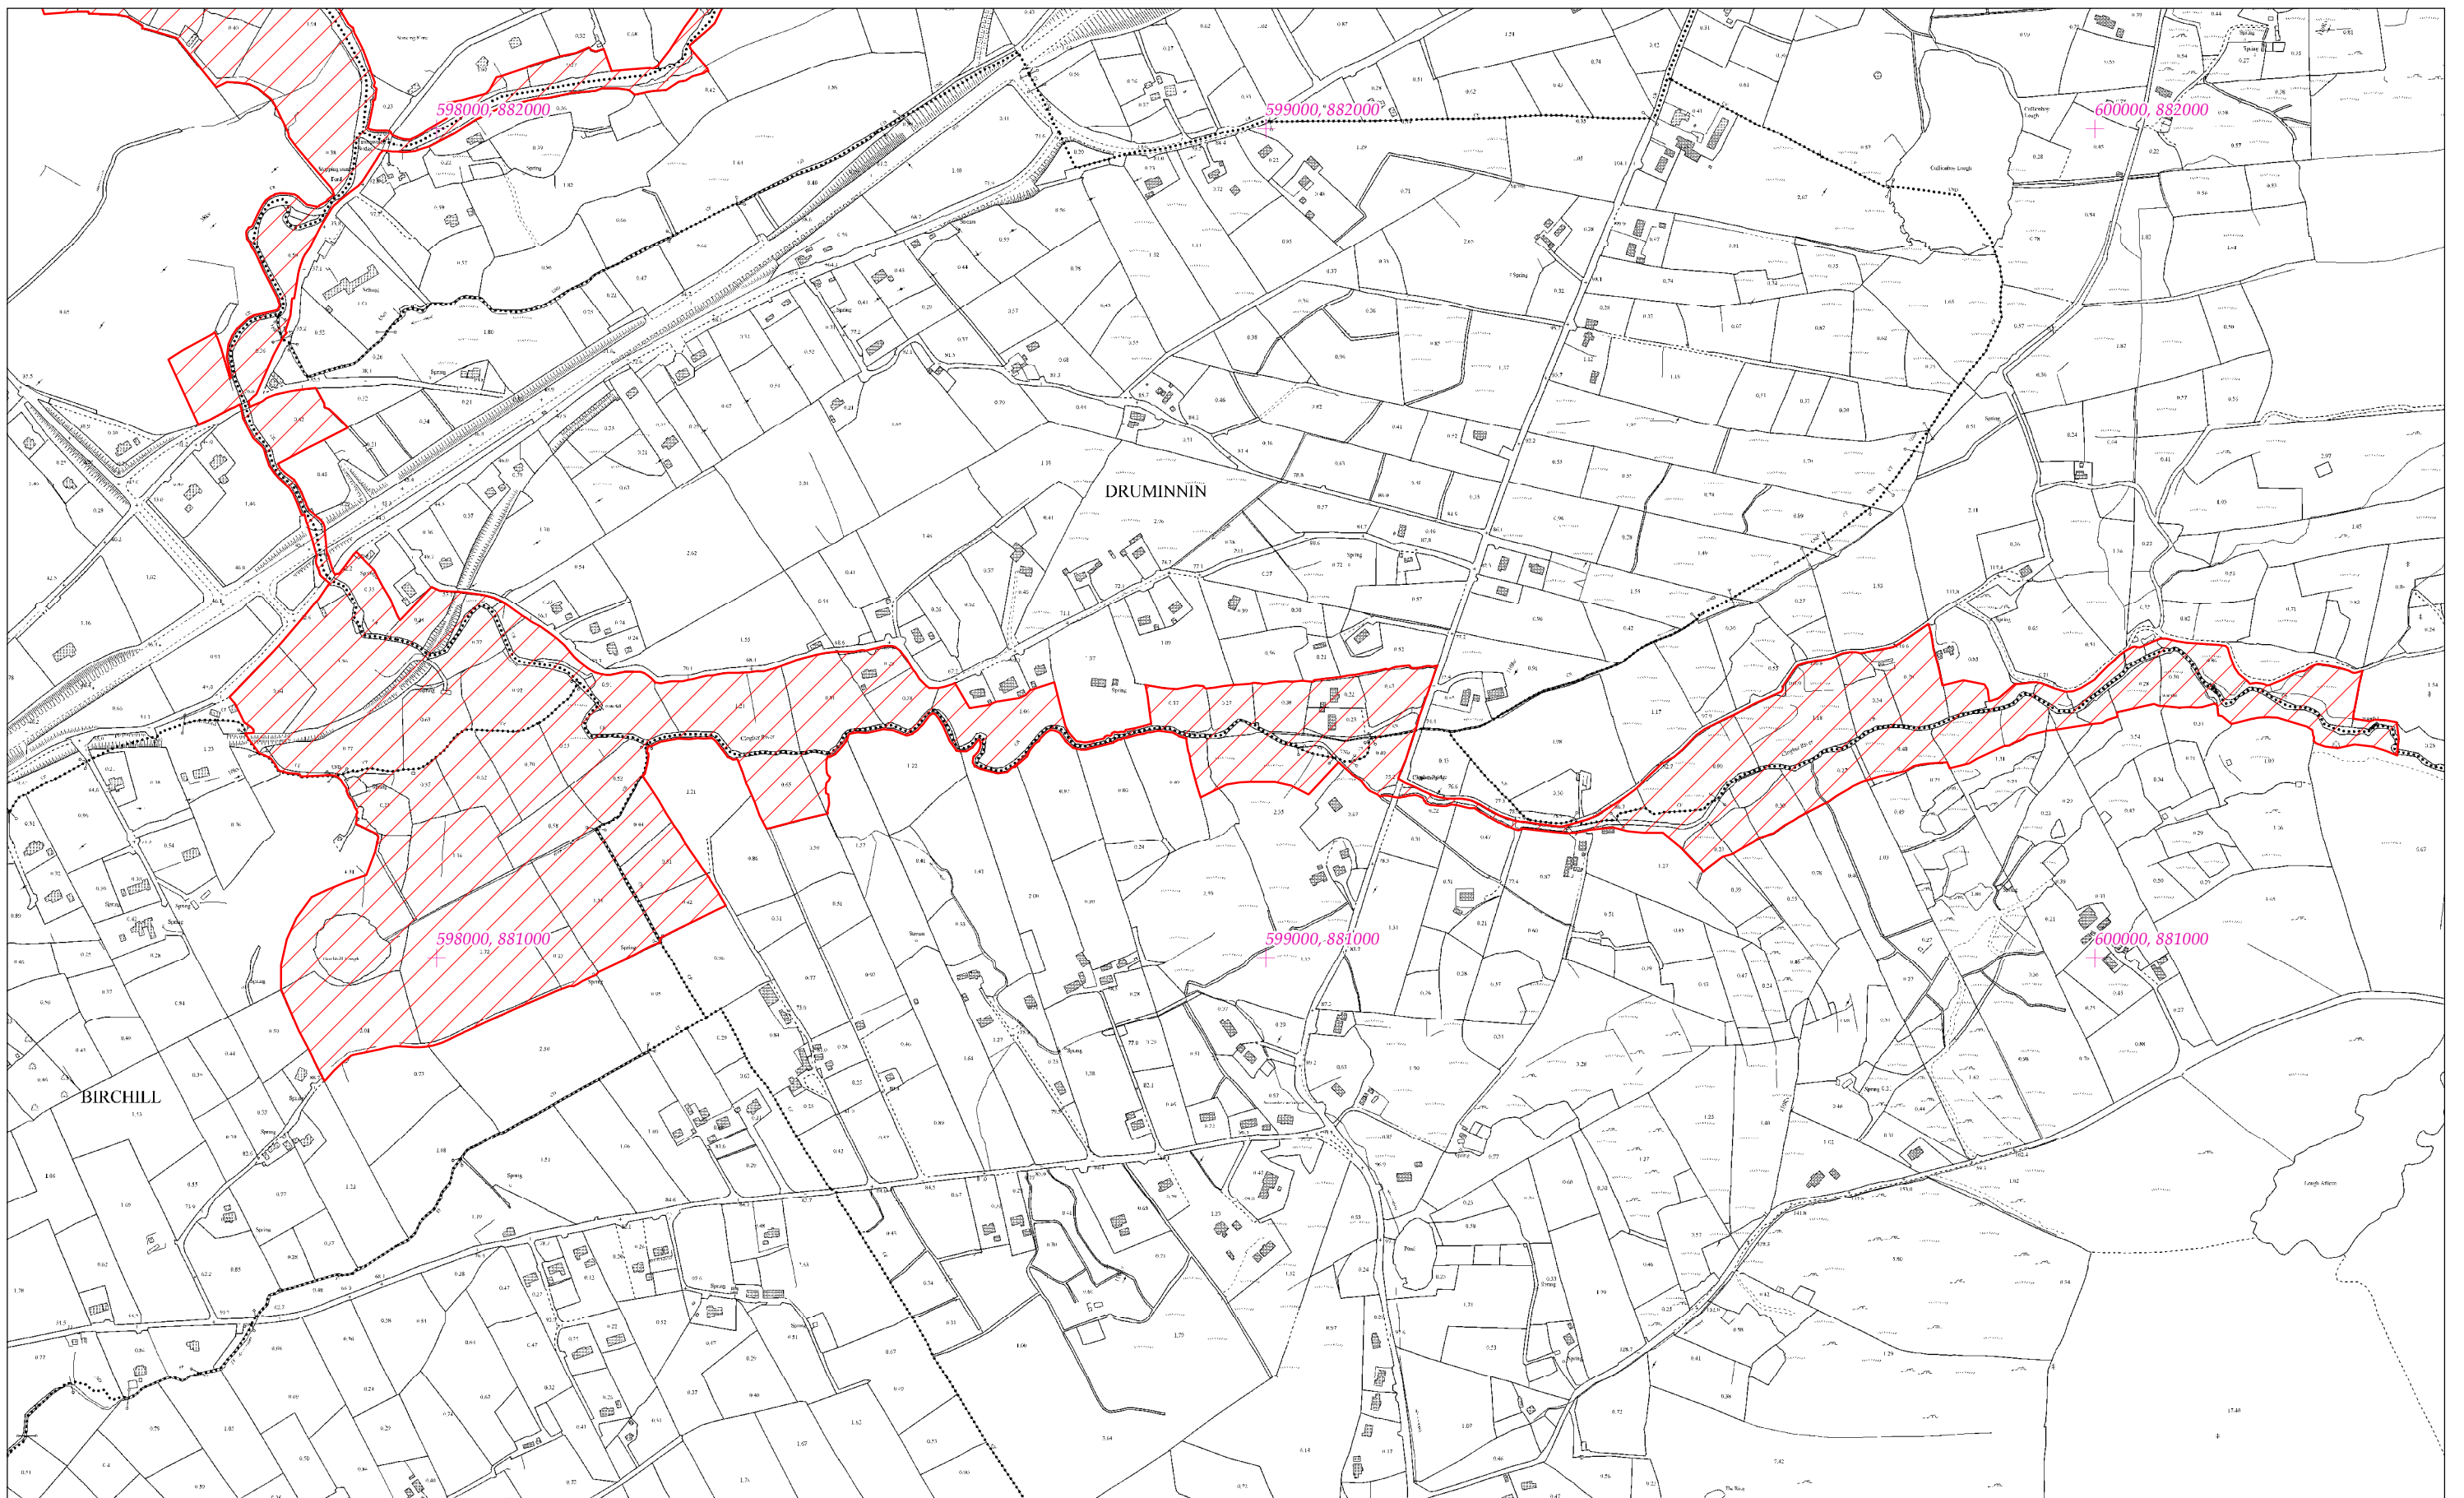

LCS Loch Iascaigh agus Choill Ard na Móna
Lough Eske and Ardnamona Wood SAC

1:5000 O.S. TILE 0535a 15 of 22

Scála / Scale 1:7,500

SITE CODE
000163

Leagan / Version: 3.01

Arna chlón an / Printed on: 26/11/2018