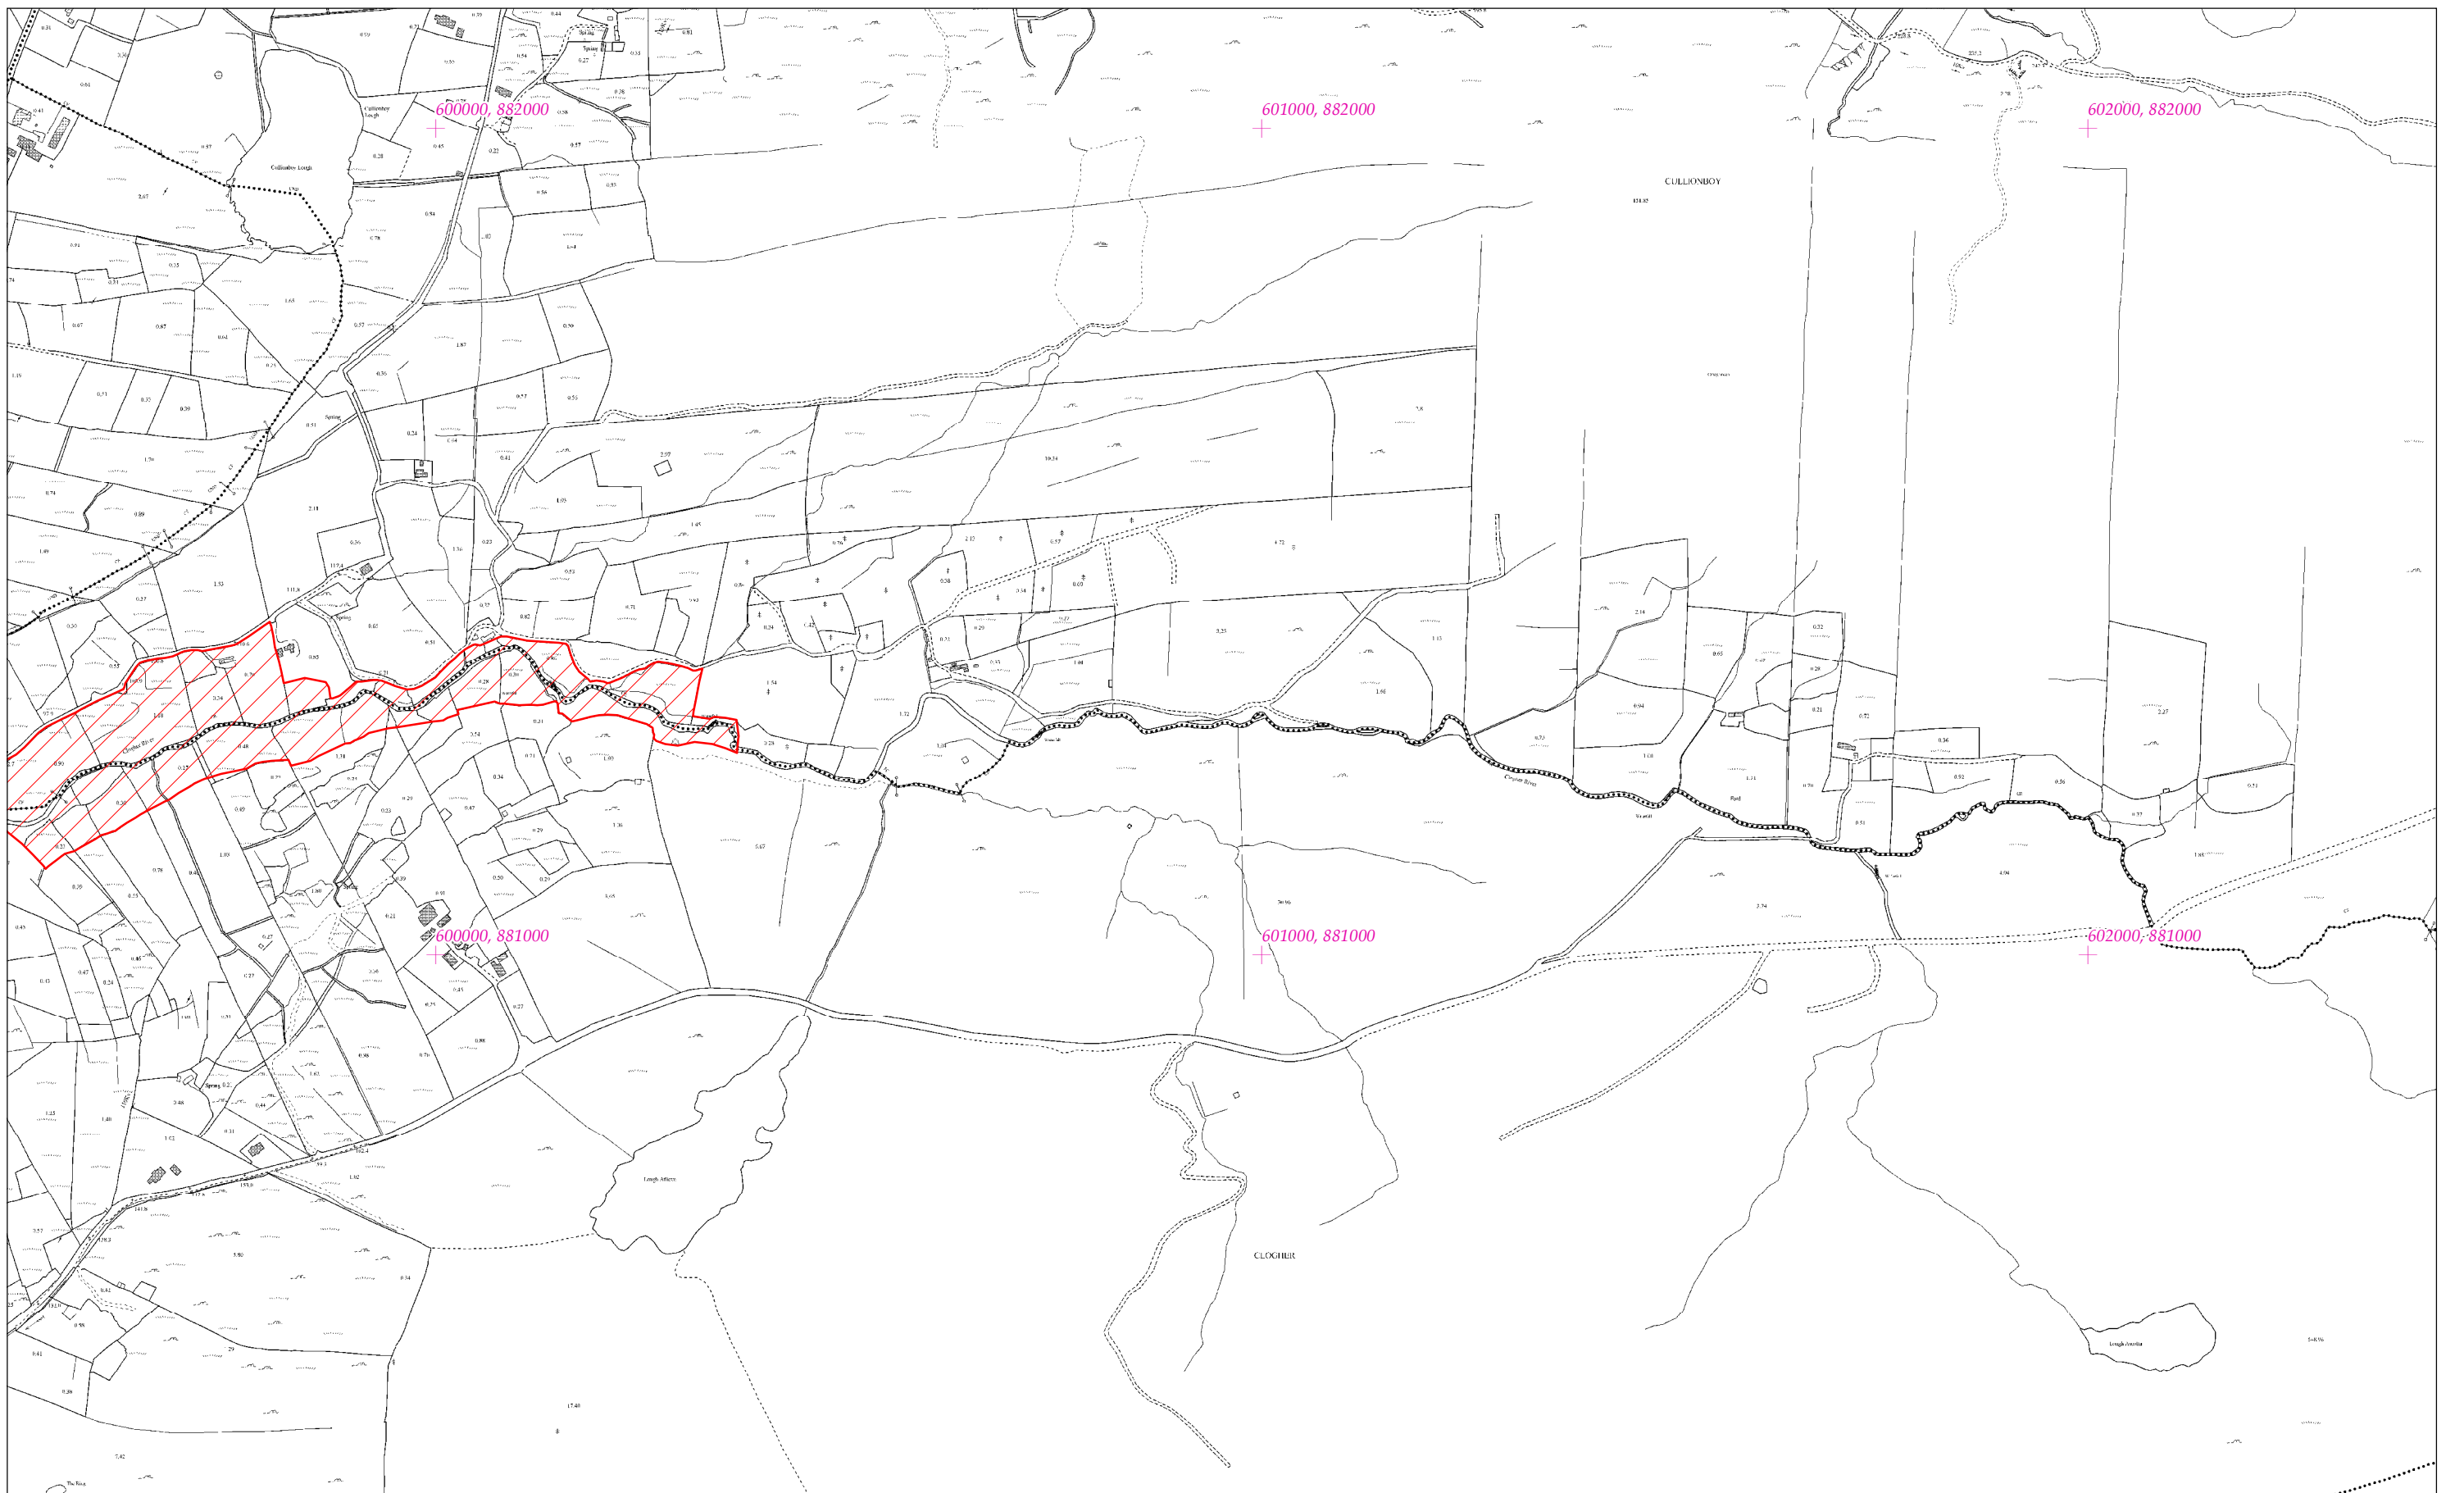

LCS Loch Iascaigh agus Choill Ard na Móna
Lough Eske and Ardnamona Wood SAC

1:5000 O.S. TILE 0535c 17 of 22

Scála / Scale 1:7,500

SITE CODE
000163

Leagan / Version: 3.01

Arna chlón an / Printed on: 26/11/2018