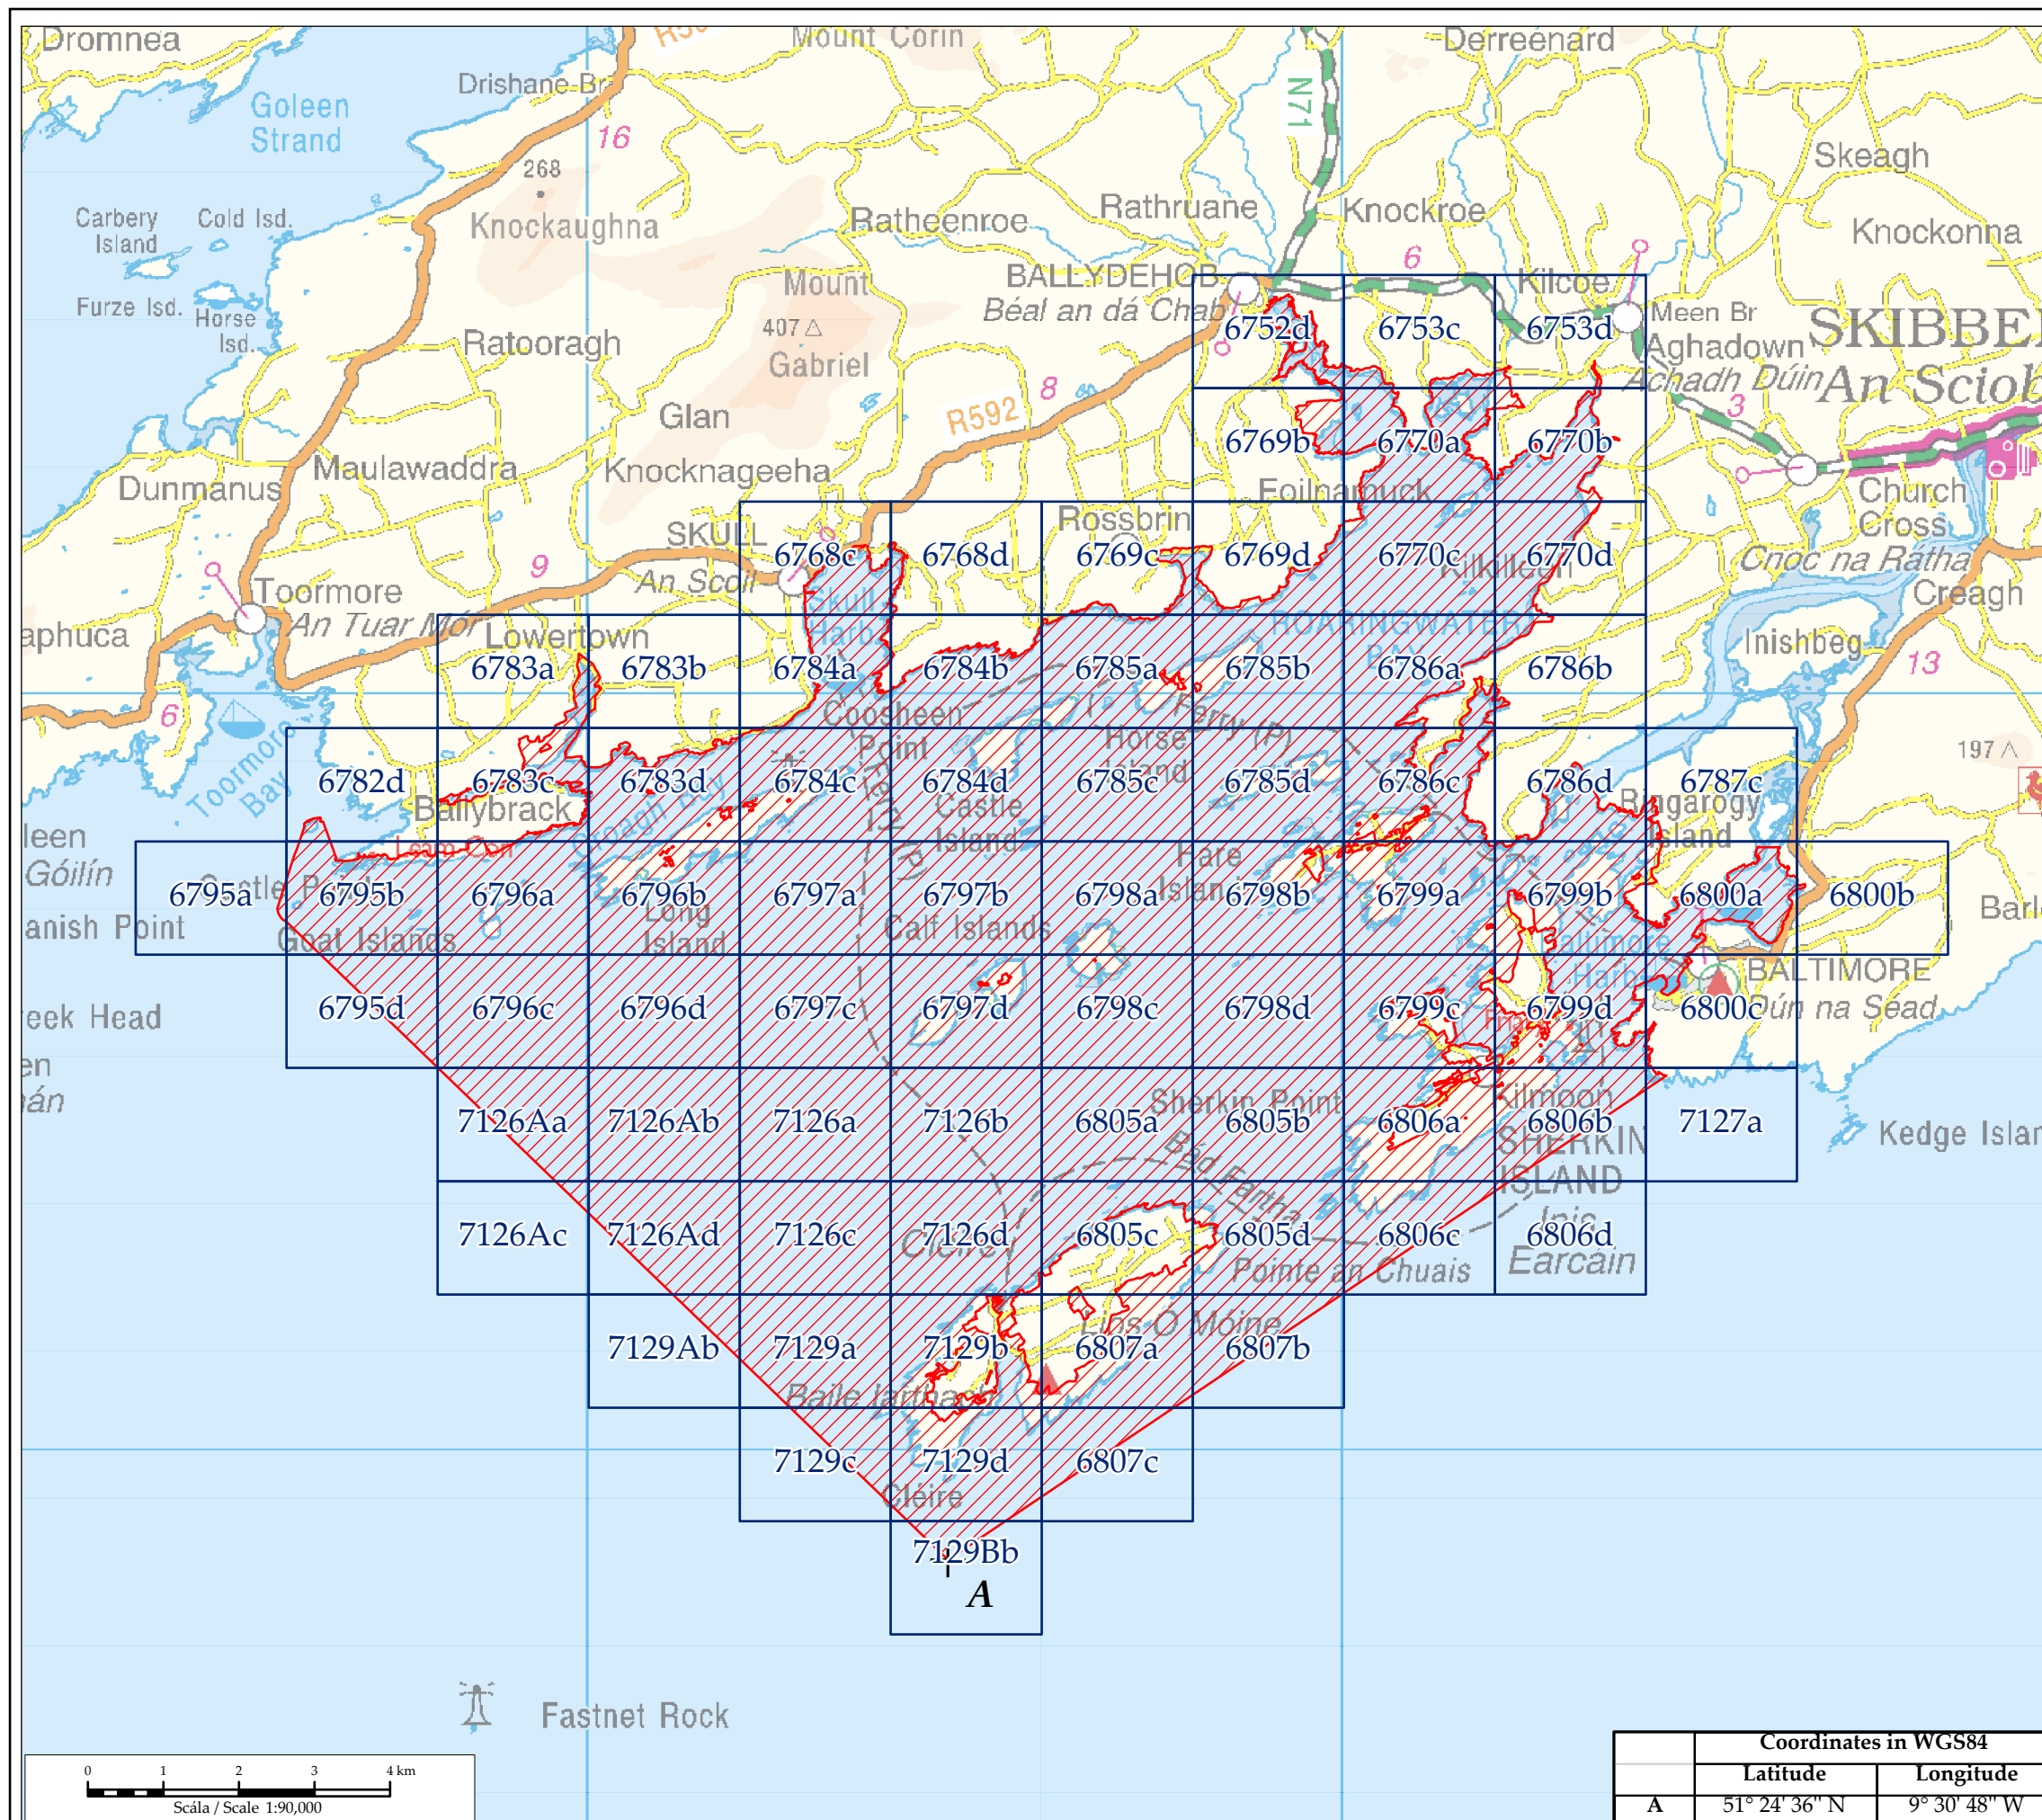

Fastnet Rock

Coordinates in WGS84	
A	51° 24' 36" N 9° 30' 48" W