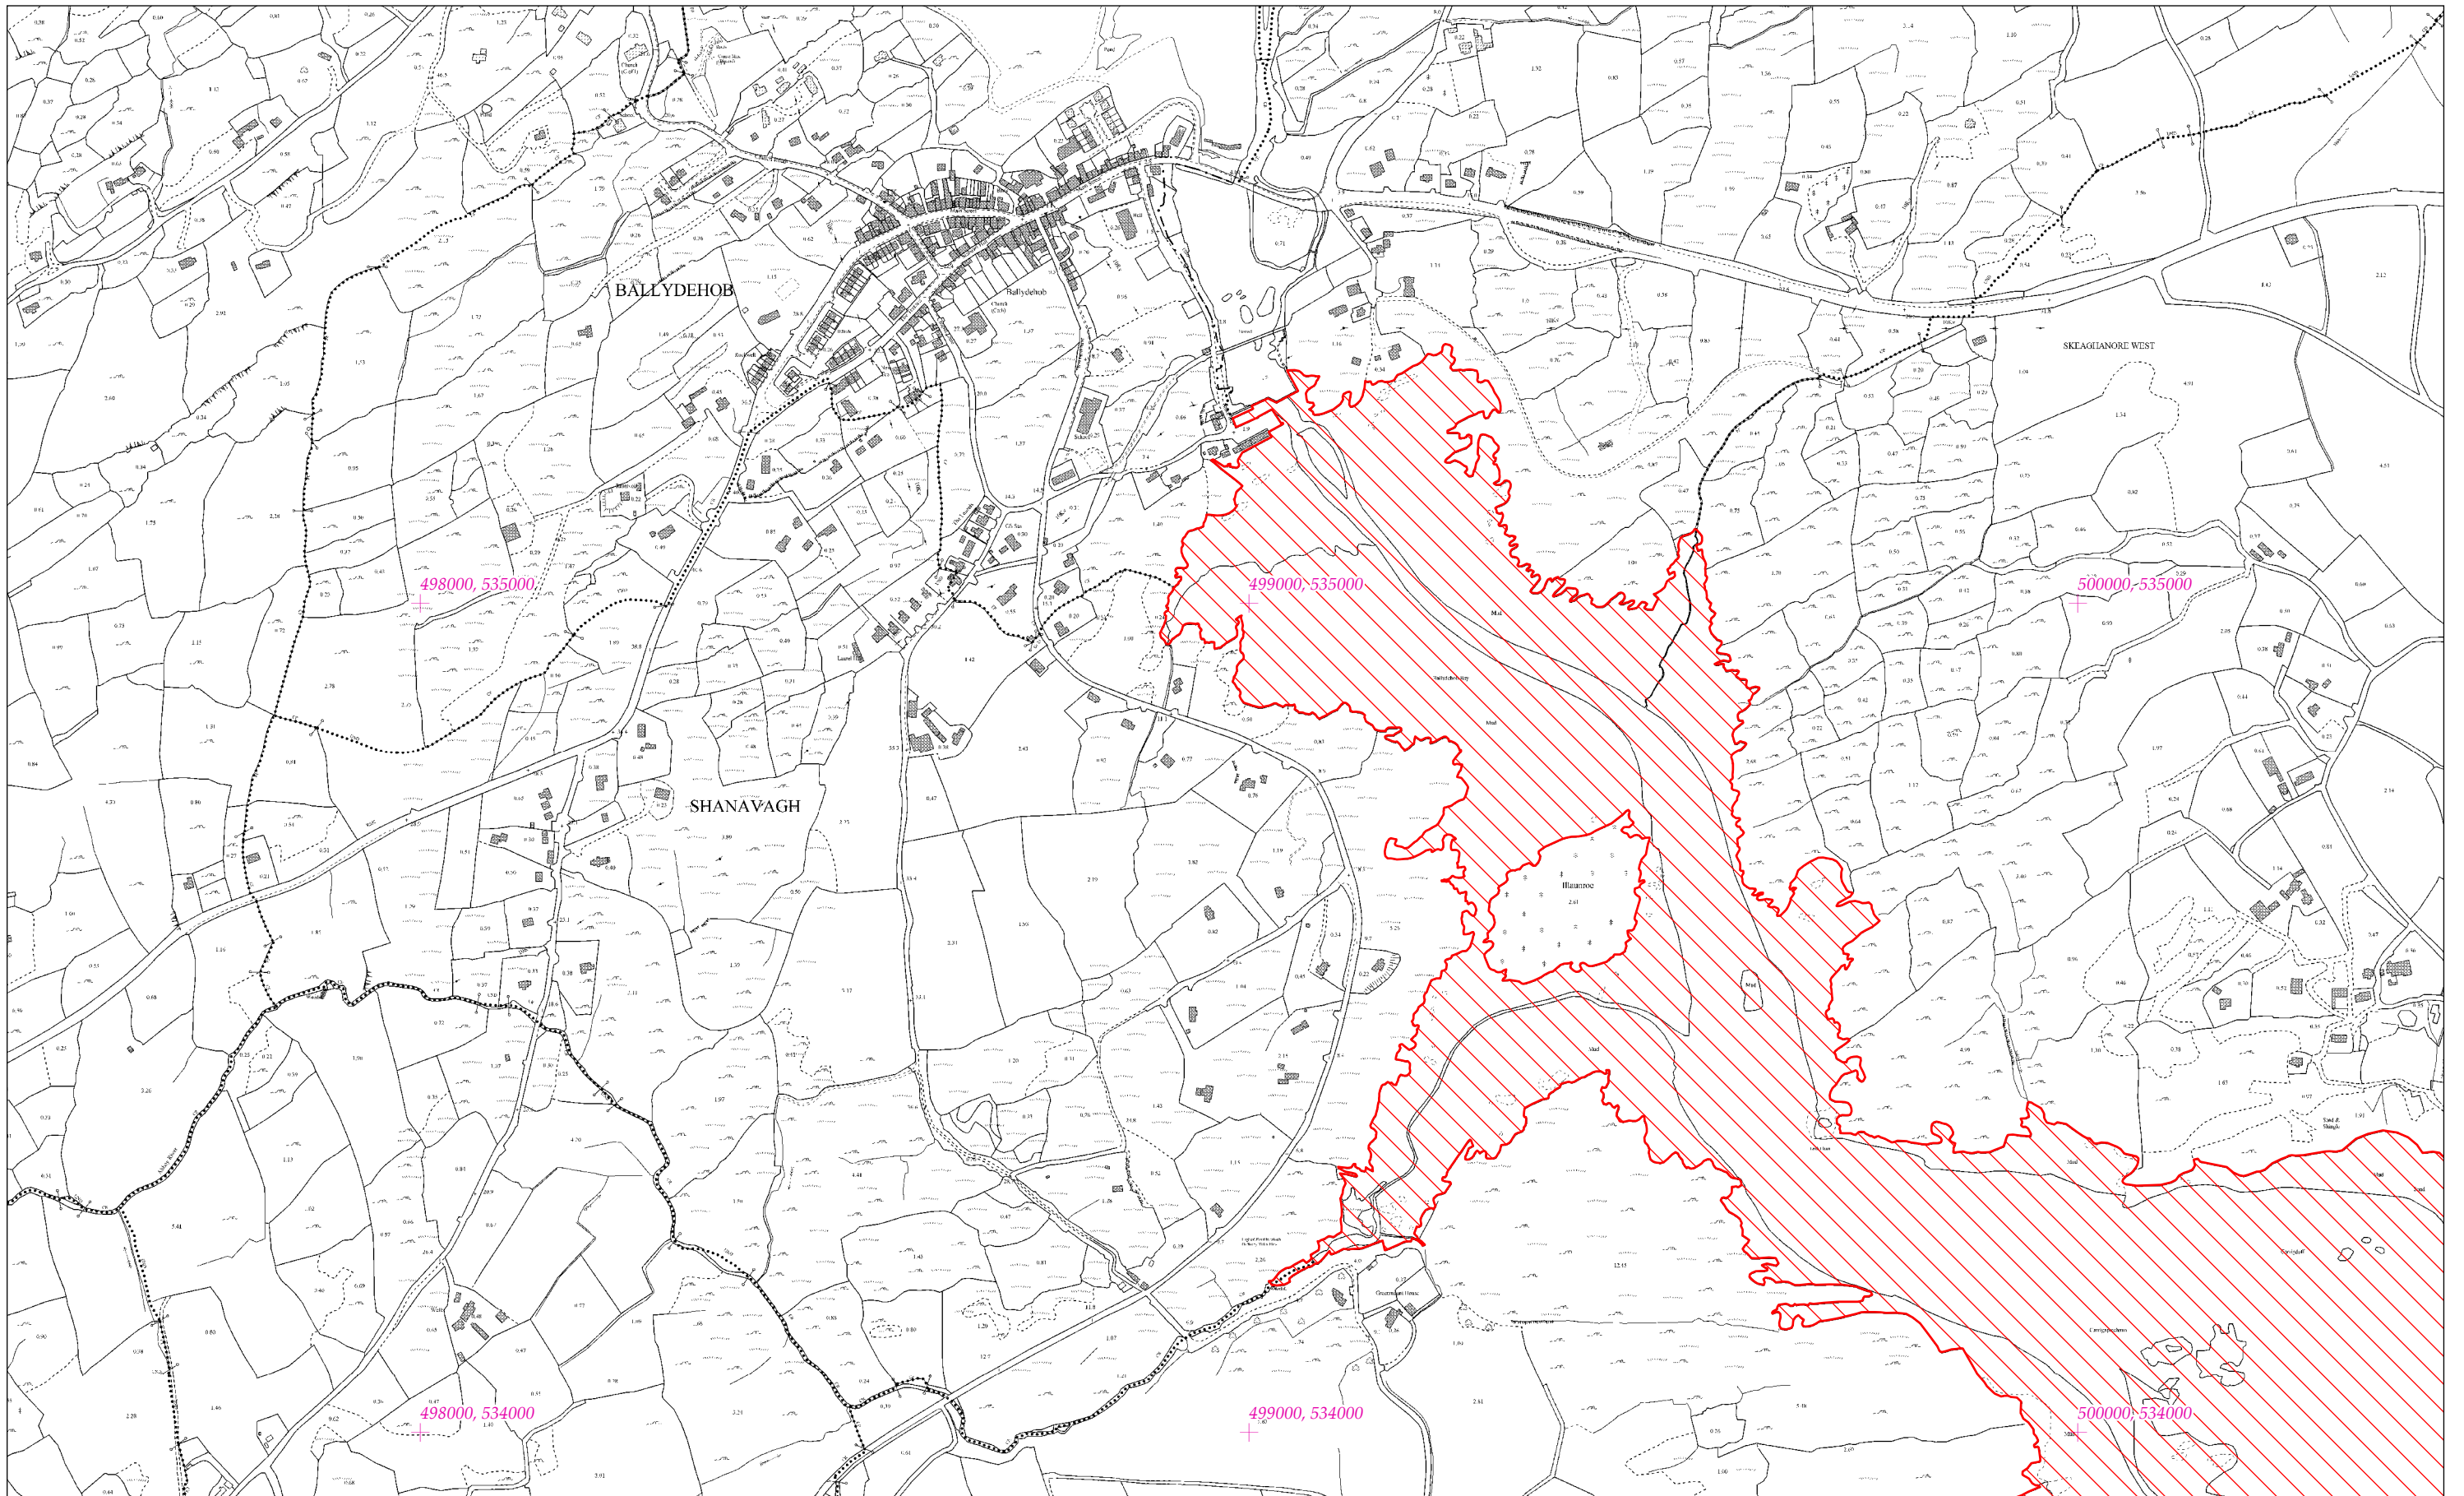

Leagan / Version: 3.03

Arna chló an / Printed on: 26/07/2021

Fastnet Rock

Coordinates in WGS84	
A	51° 24' 36" N 9° 30' 48" W

Rialachán 4(1)(b) / Regulation 4(1)(b)

Leathanach 1 de 78 (Co. Chorcaí)
Page 1 of 78 (Co. Cork)