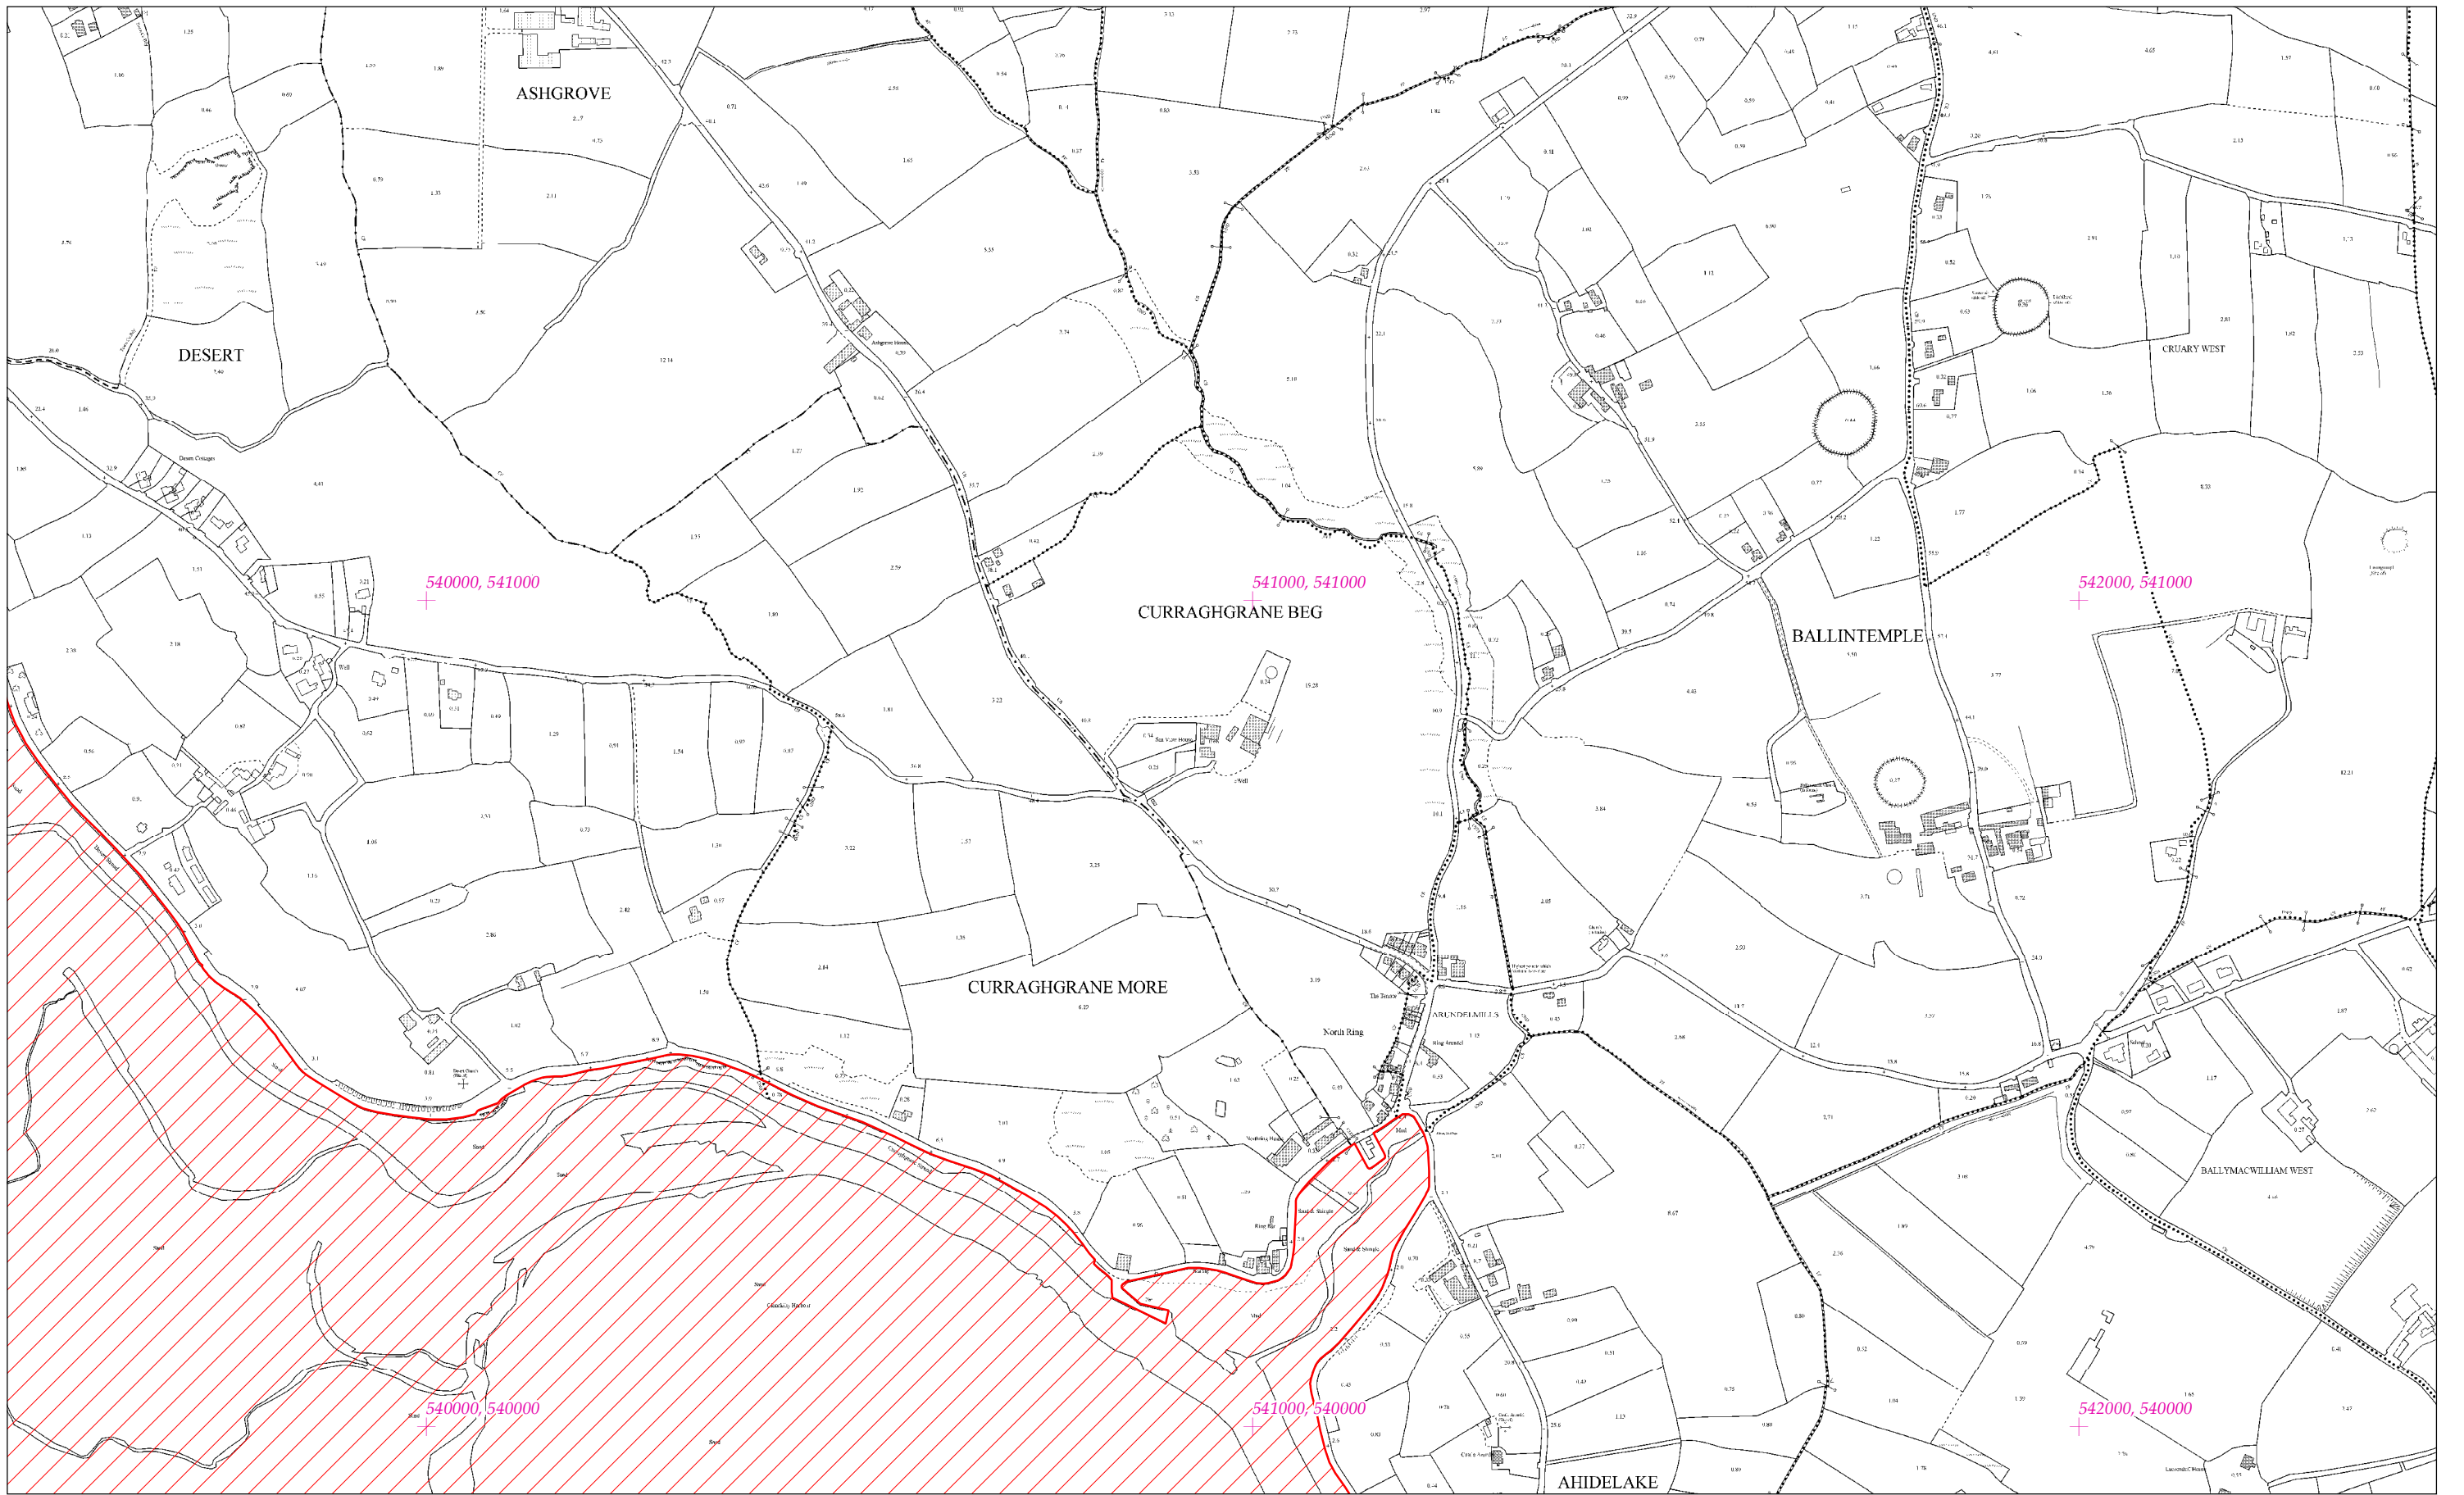

LCS Bhá Chloich na Coillte
Clonakilty Bay SAC
1:5000 O.S. TILE 6720d 2 of 9

Scála / Scale 1:7,500

SITE CODE
000091

Leagan / Version: 3.01

Arna chlón an / Printed on: 17/10/2018

Rialachán 4(1)(b) / Regulation 4(1)(b)