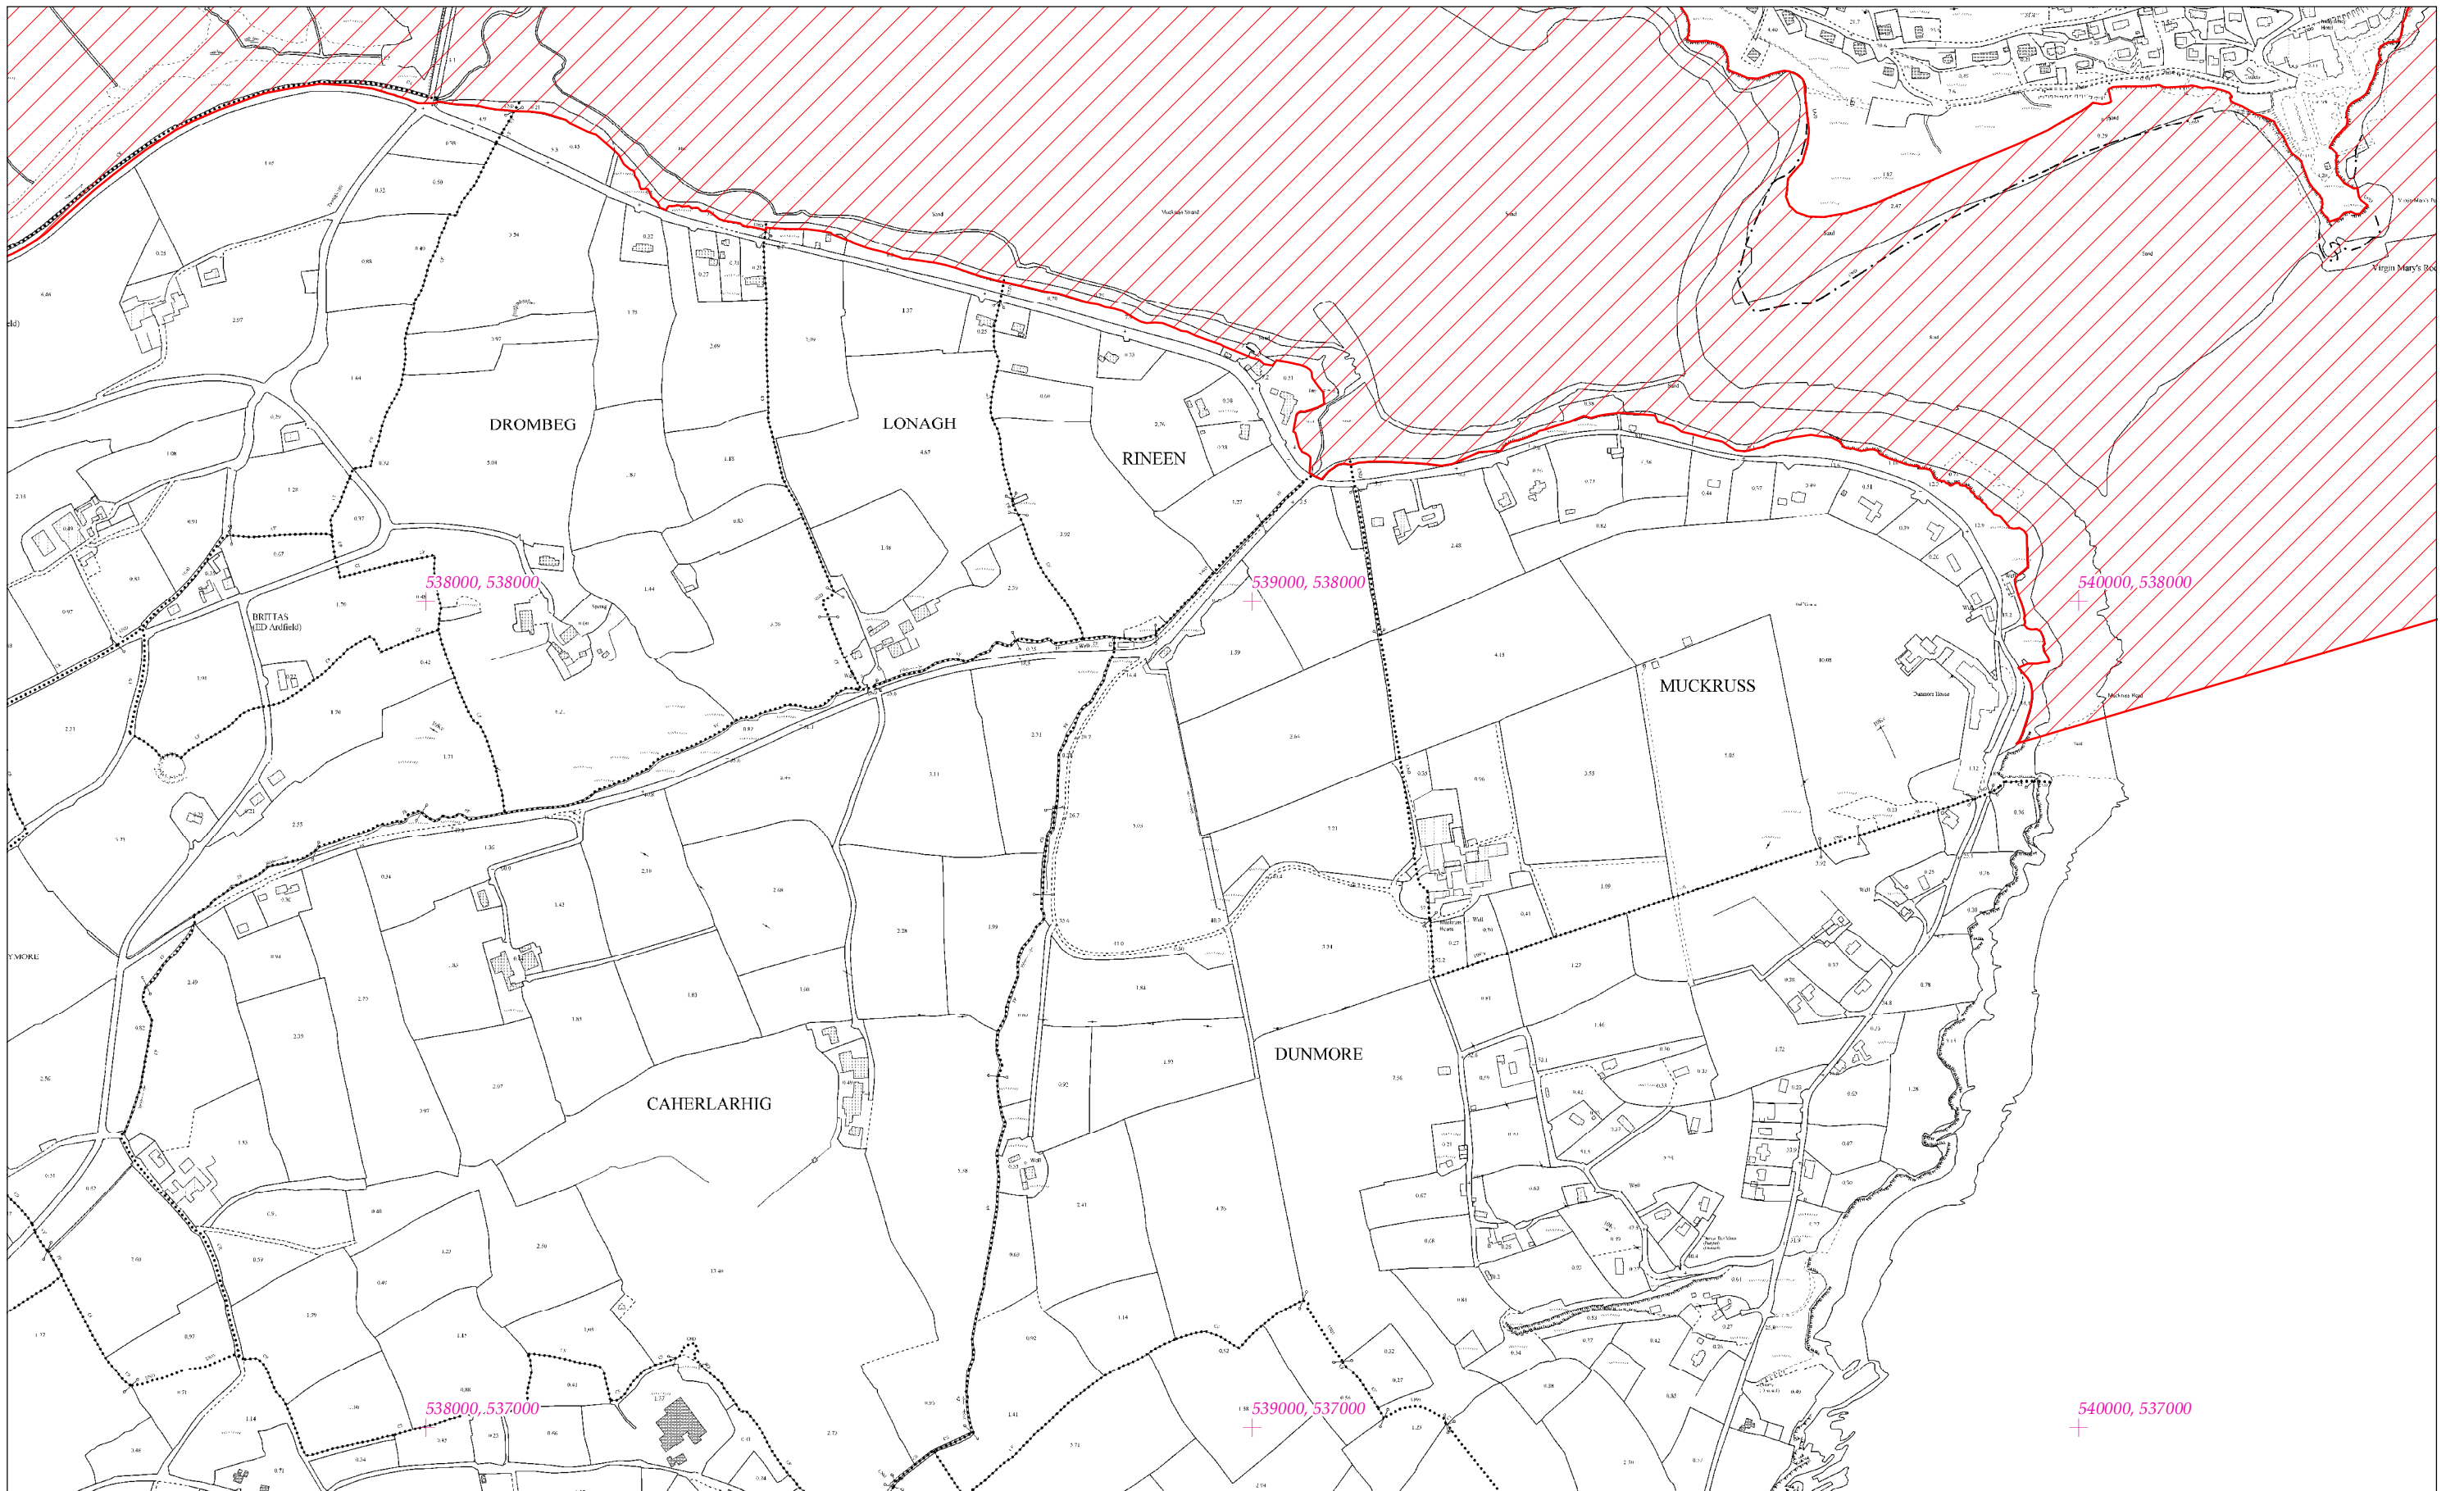

LCS Bhá Chloich na Coillte
Clonakilty Bay SAC
1:5000 O.S. TILE 6742c 6 of 9

Scála / Scale 1:7,500

SITE CODE
000091

Leagan / Version: 3.01

Arna chló an / Printed on: 17/10/2018

Rialachán 4(1)(b) / Regulation 4(1)(b)