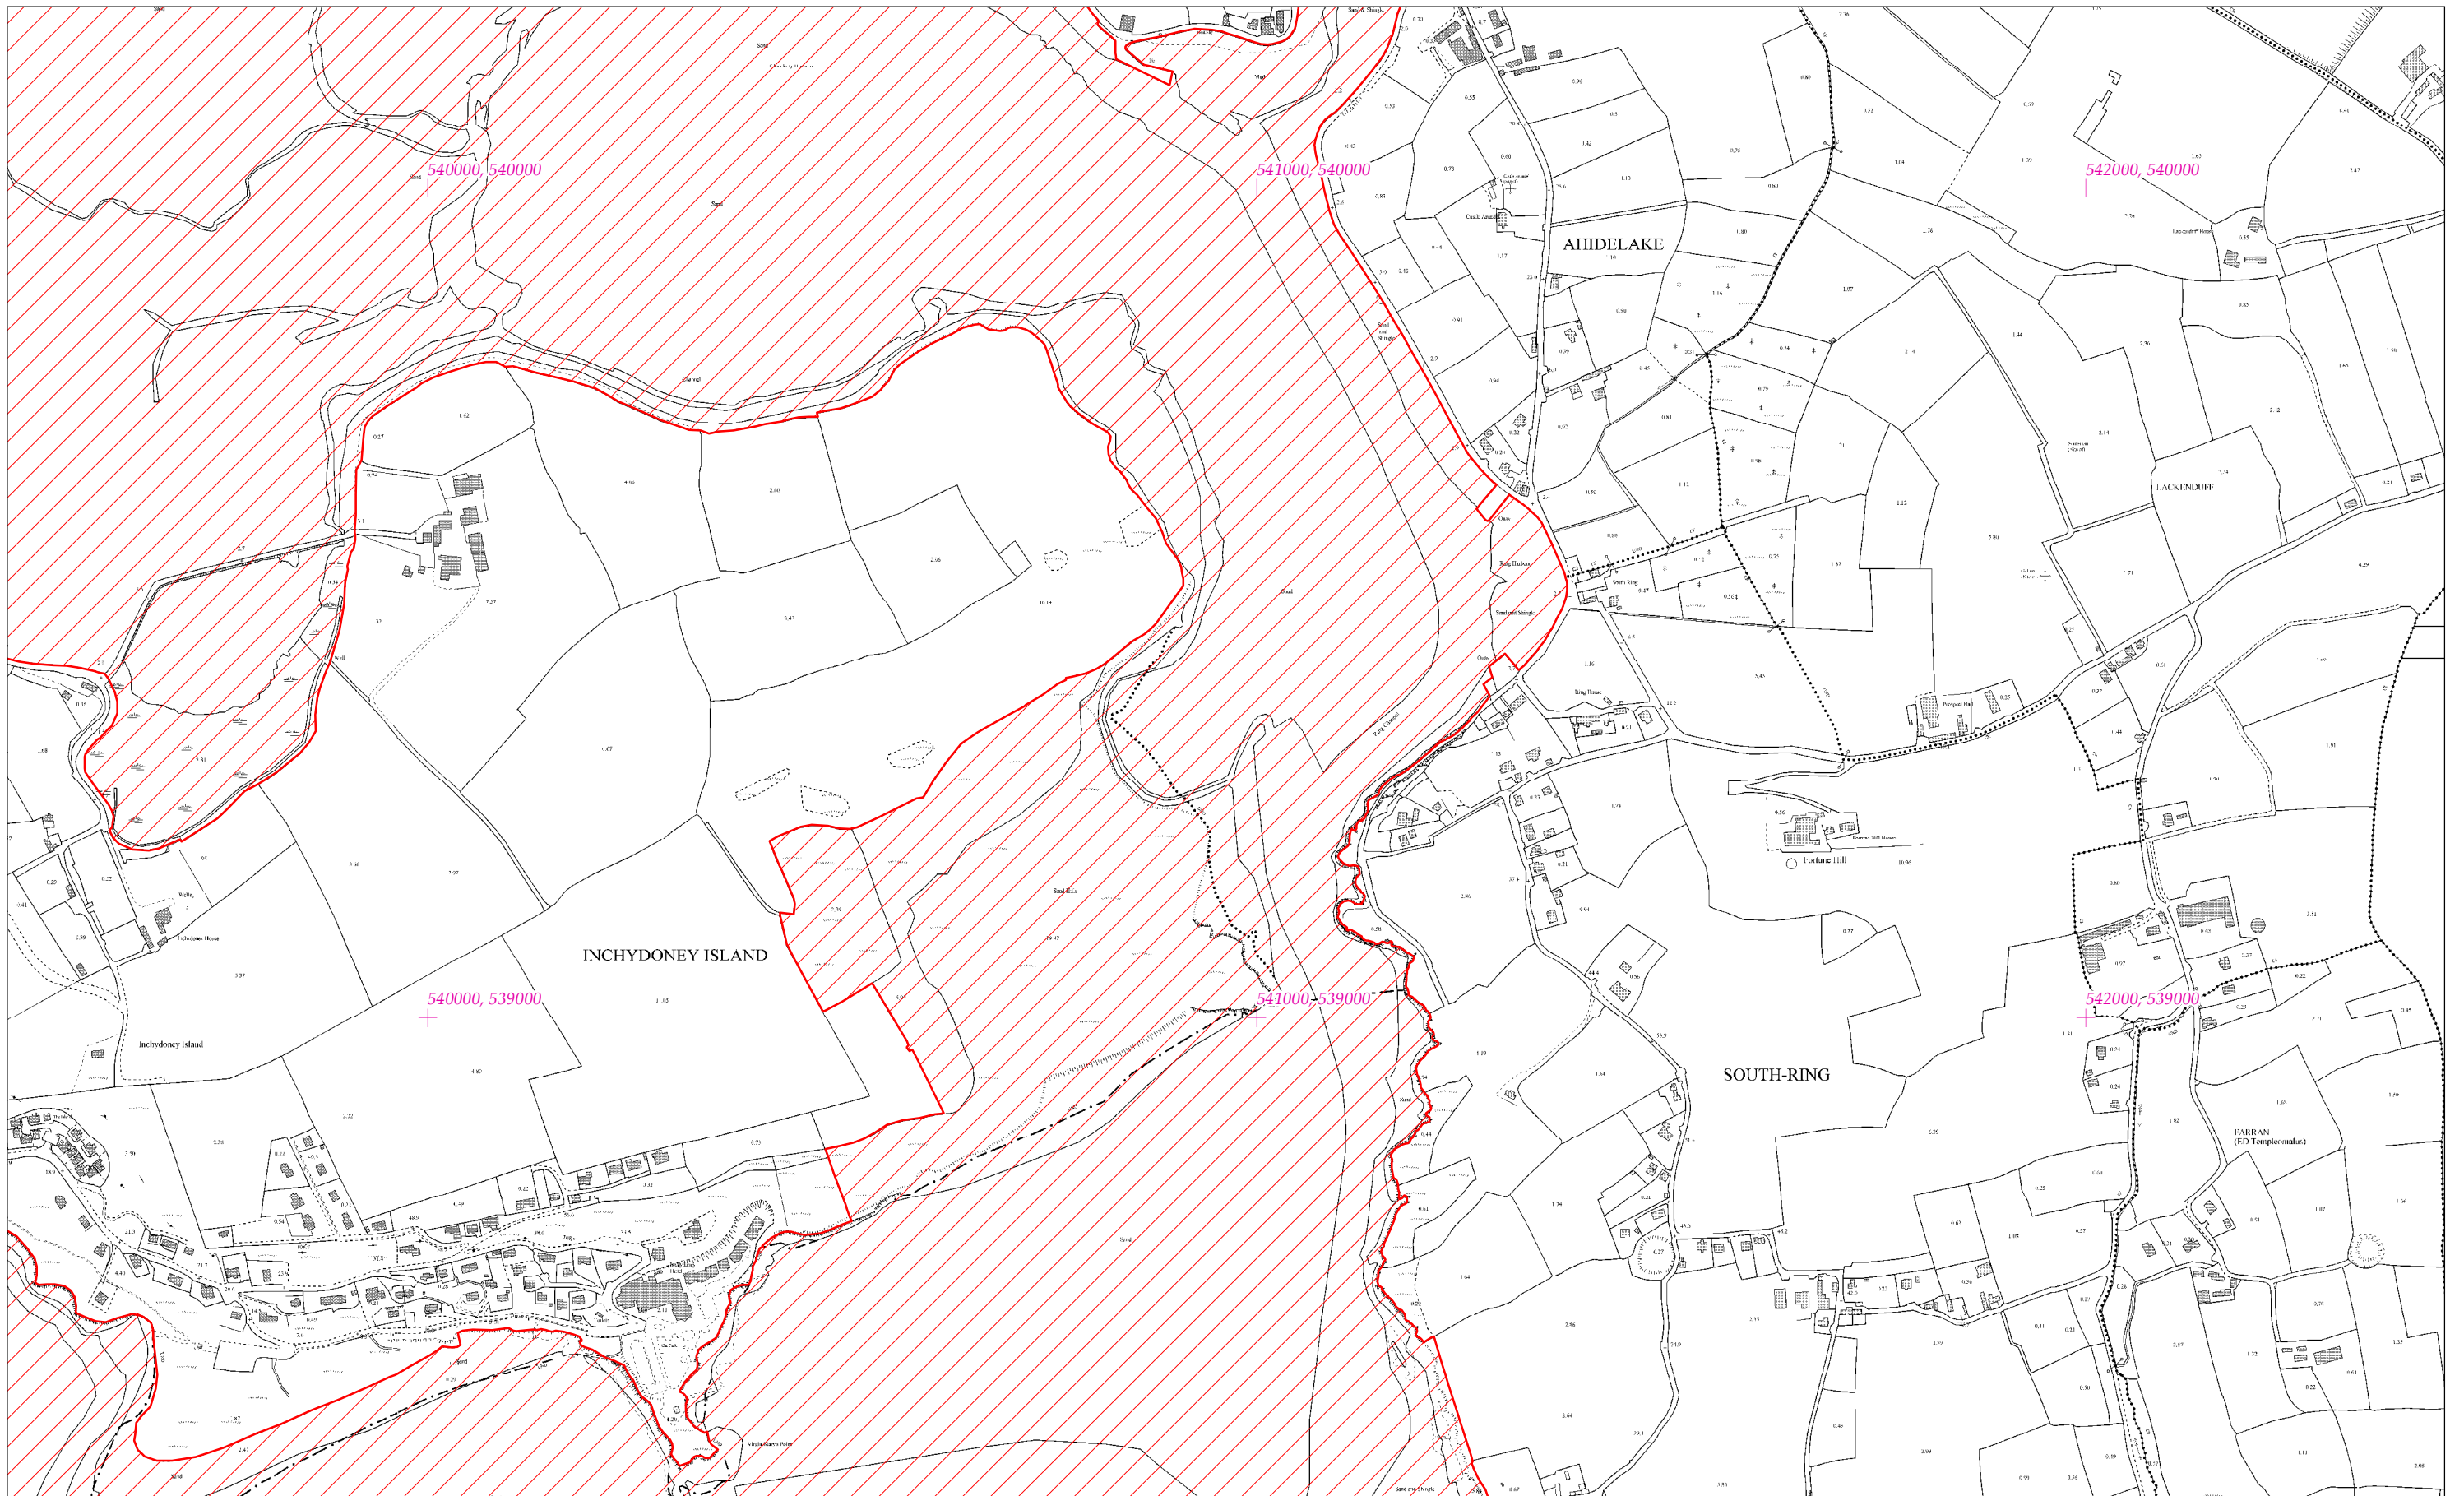

LCS Bhá Chloich na Coillte
Clonakilty Bay SAC
1:5000 O.S. TILE 6742d 7 of 9

Scála / Scale 1:7,500

SITE CODE
000091

Leagan / Version: 3.01

Arna chló an / Printed on: 17/10/2018

Rialachán 4(1)(b) / Regulation 4(1)(b)