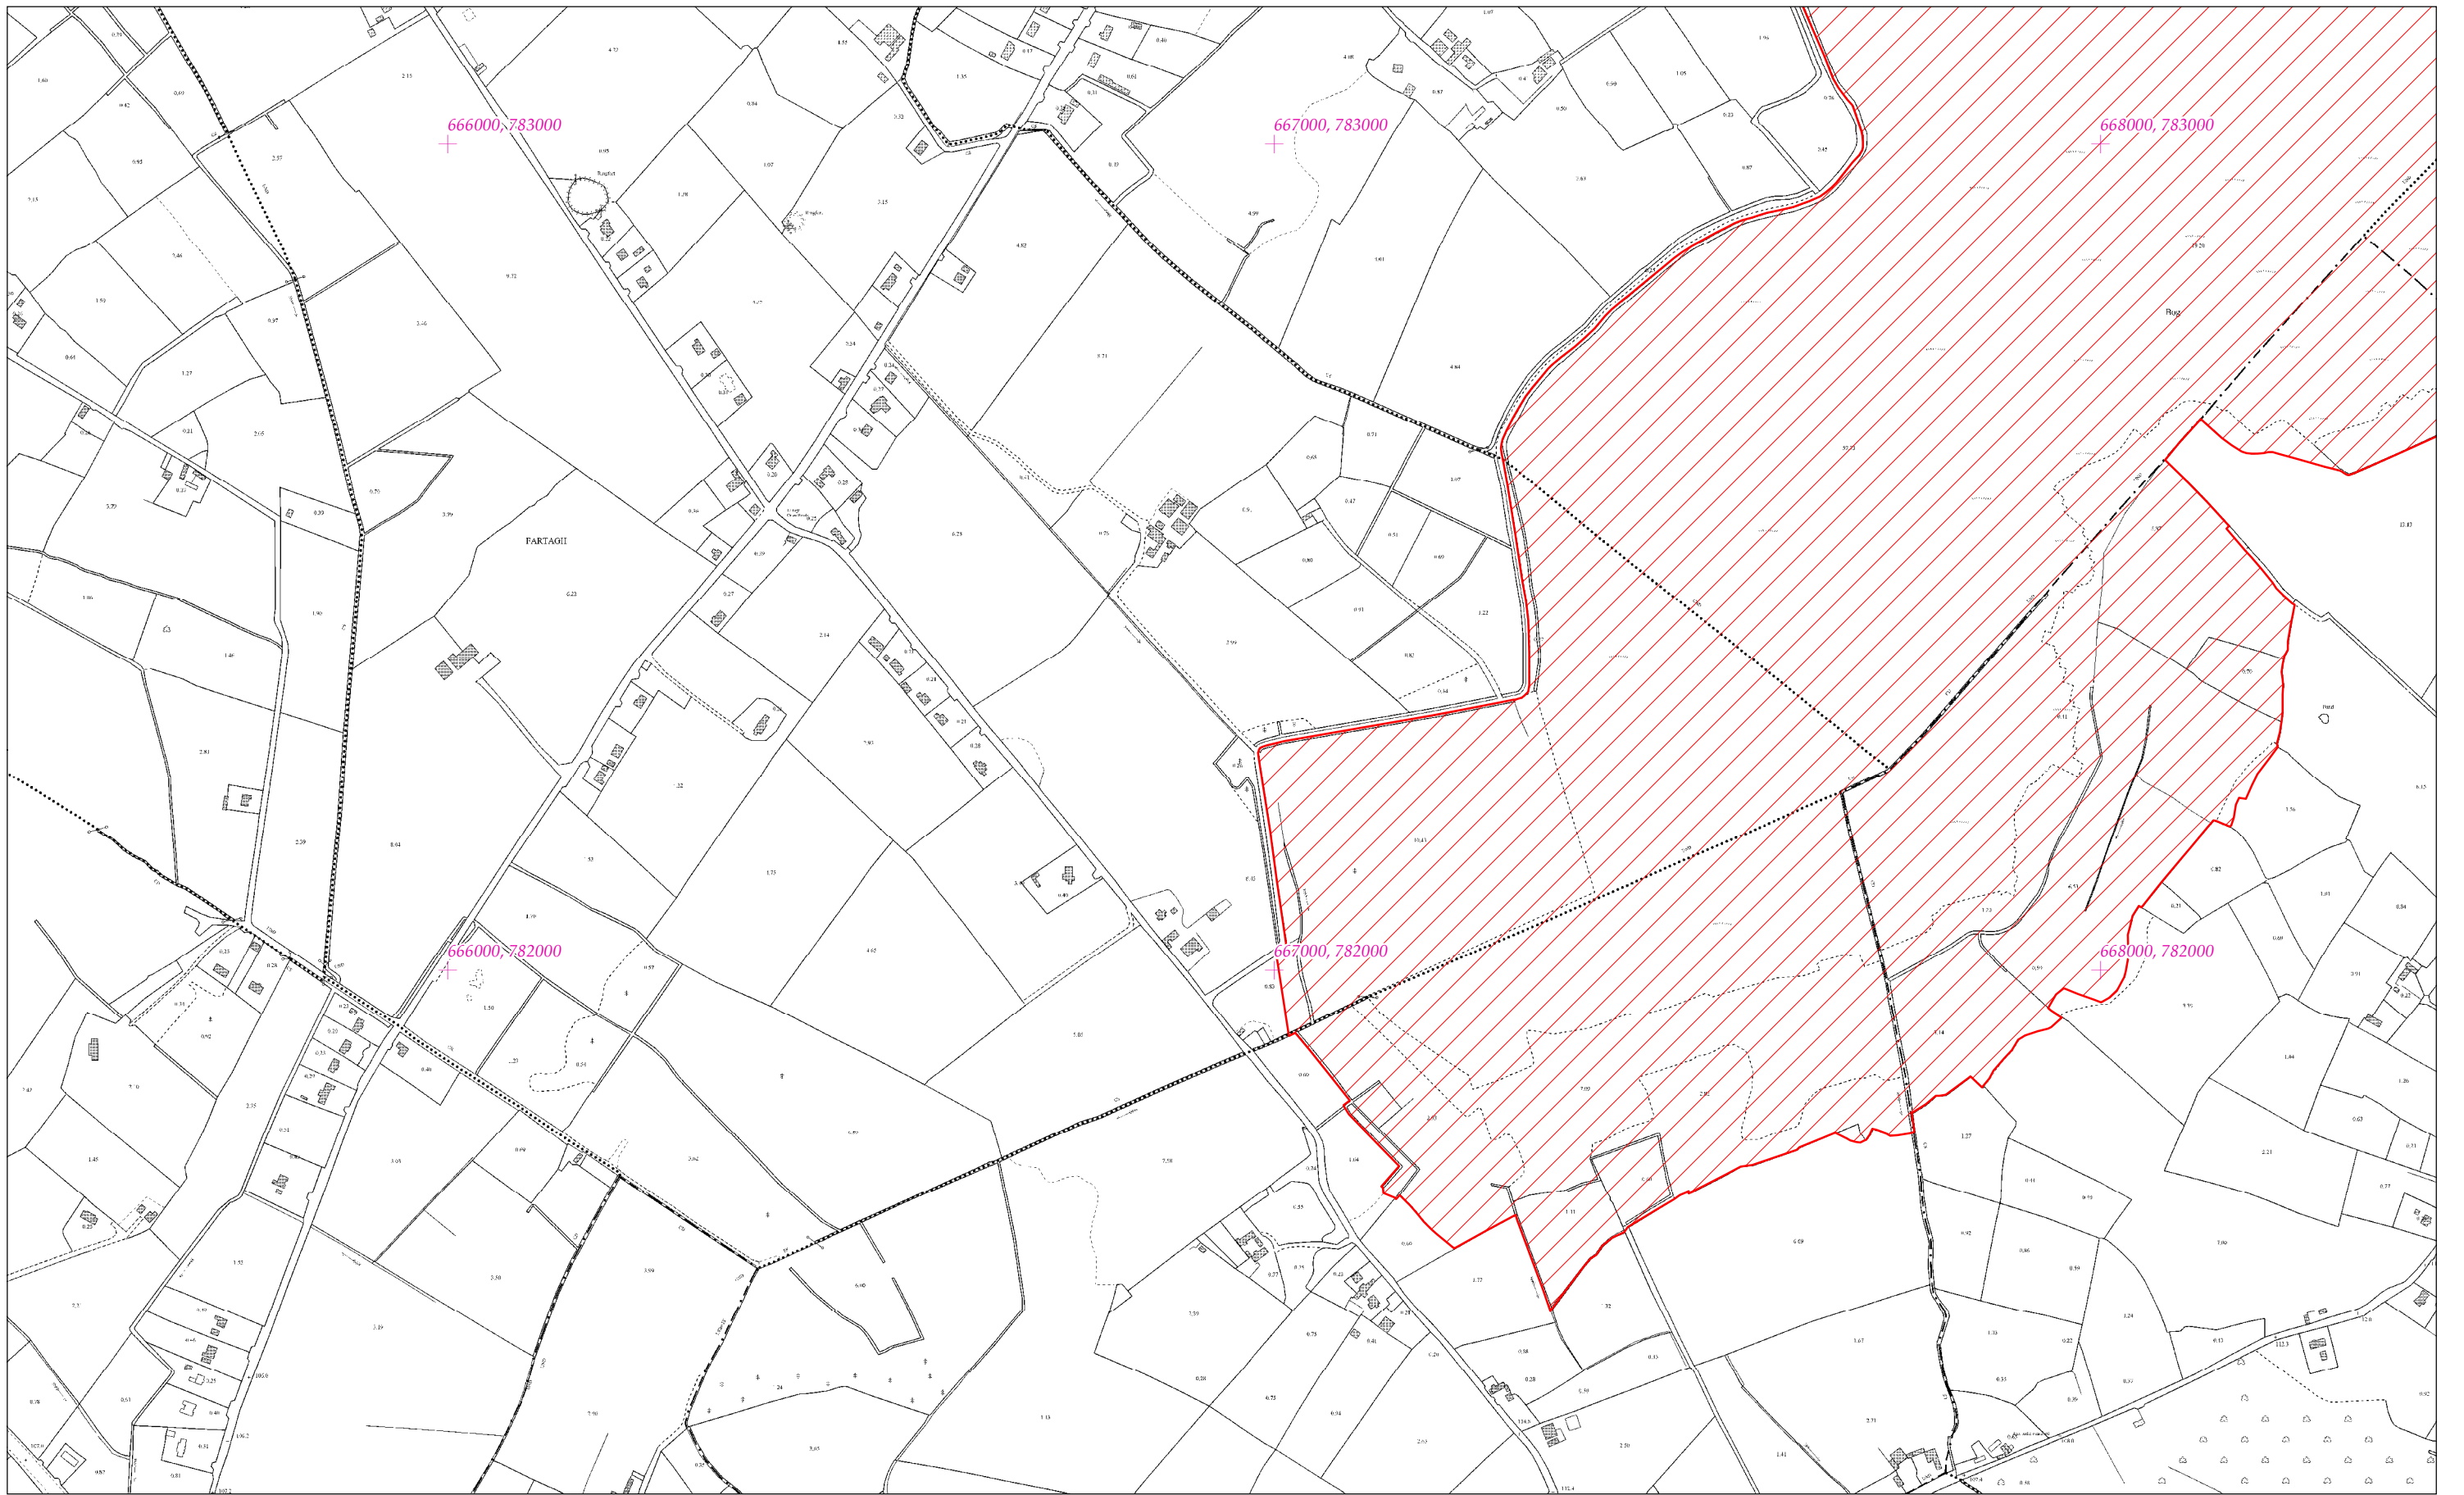

Rialachán 4(1)(b) / Regulation 4(1)(b)

Leathanach 3 de 4 (Co. an Chabháin agus Co. na Mí)
Page 3 of 4 (Co. Cavan and Co. Meath)

LIMISTÉAR FAOI CHAOMHNÚ SPEISIALTA
SPECIAL AREA OF CONSERVATION

Suirbhéireacht Ordanáis Éireann Ceadúnas Uimhir EN 0059216 © OSI / Rialtas na hÉireann
Ordnance Survey Ireland Licence No. EN 0059216 © Ordnance Survey Ireland / Government of Ireland
Córas Comhordanáidí: Trasteilgean Mercator na hÉireann / Co-ordinate System: Irish Transverse Mercator

LCS Phortach Choill Chonnaidh (Cloch Bhaile)

Killyconny Bog (Cloghbally) SAC

1:5000 O.S. TILE 2182b 3 of 4

0 0.5km

Scála / Scale 1:7,500

SITE CODE

000006

Leagan / Version: 3.02

Arna chló an / Printed on: 20/03/2018