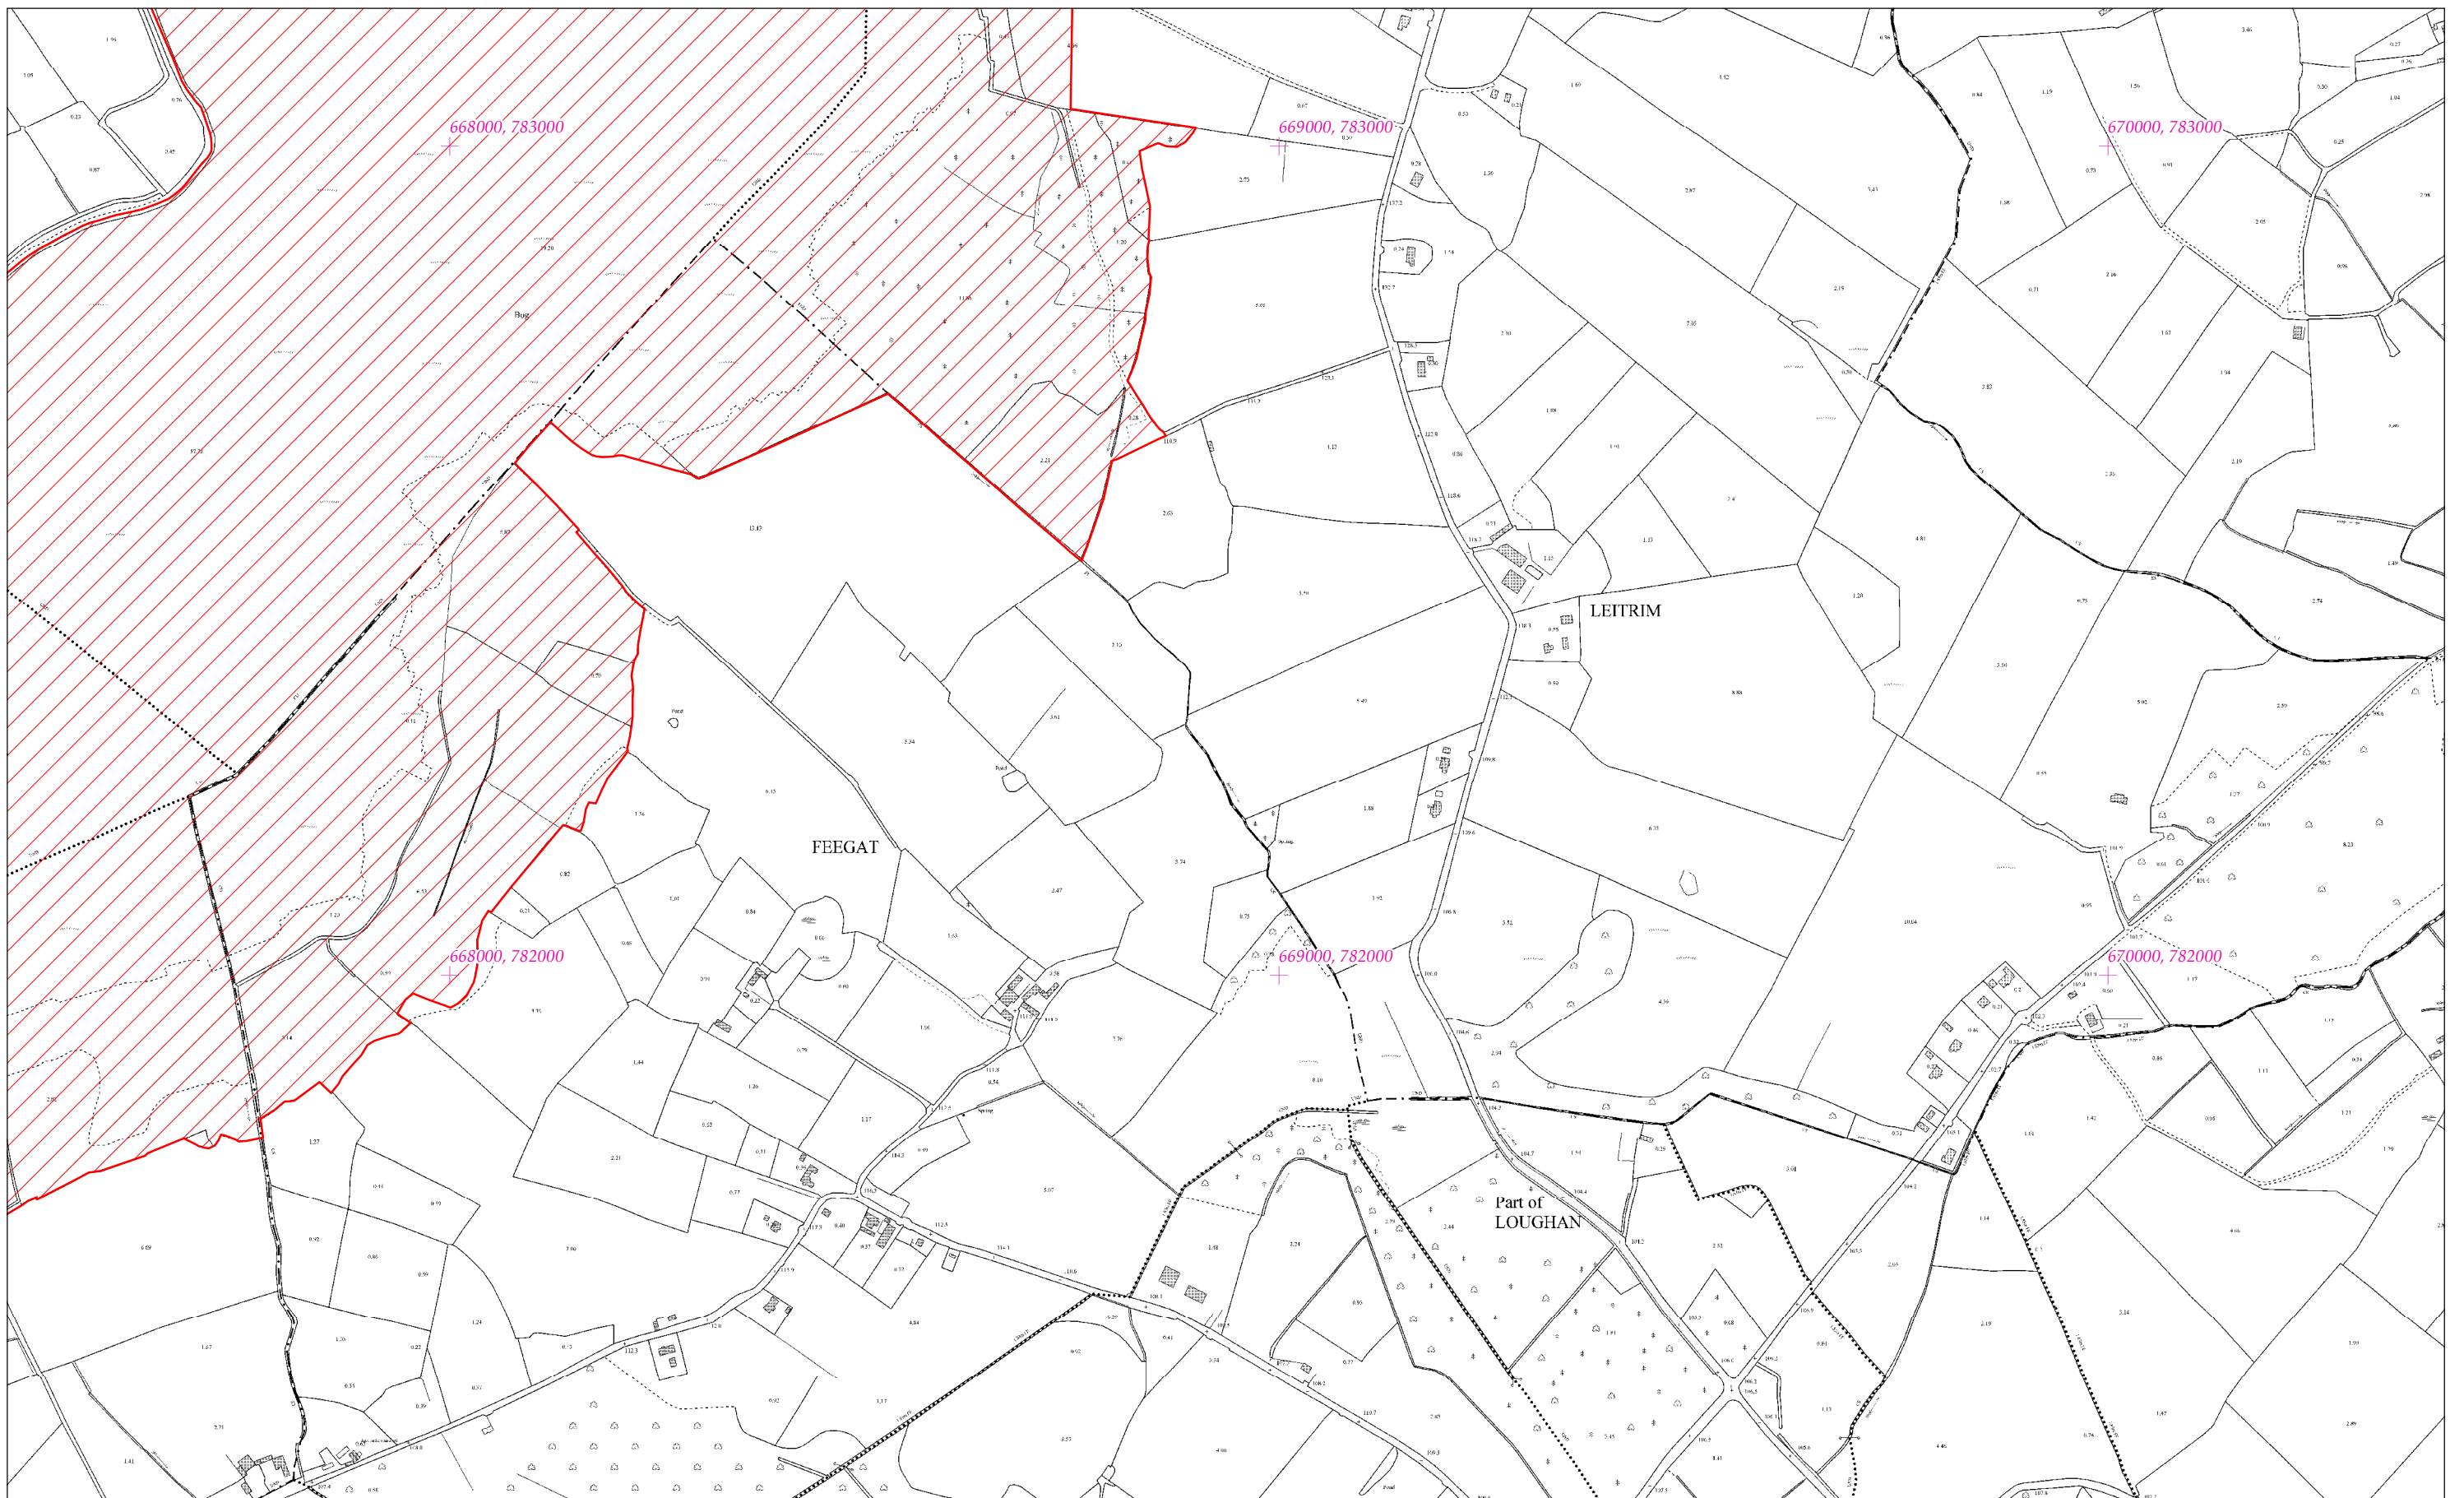

Rialachán 4(1)(b) / Regulation 4(1)(b)

Leathanach 4 de 4 (Co. an Chabháin agus Co. na Mí)
Page 4 of 4 (Co. Cavan and Co. Meath)

LIMISTÉAR FAOI CHAOMHNÚ SPEISIALTA
SPECIAL AREA OF CONSERVATION

Suirbhéireacht Ordanáis Éireann Ceadúnas Uimhir EN 0059216 © OSI / Rialtas na hÉireann
Ordnance Survey Ireland Licence No. EN 0059216 © Ordnance Survey Ireland / Government of Ireland
Córas Comhordanáidí: Trasteilgean Mercator na hÉireann / Co-ordinate System: Irish Transverse Mercator

LCS Phortach Choill Chonnaidh (Cloch Bhaile)

Killyconny Bog (Cloghbally) SAC

1:5000 O.S. TILE 2183a 4 of 4

Scála / Scale 1:7,500

SITE CODE
000006

Leagan / Version: 3.02

Arna chló an / Printed on: 20/03/2018