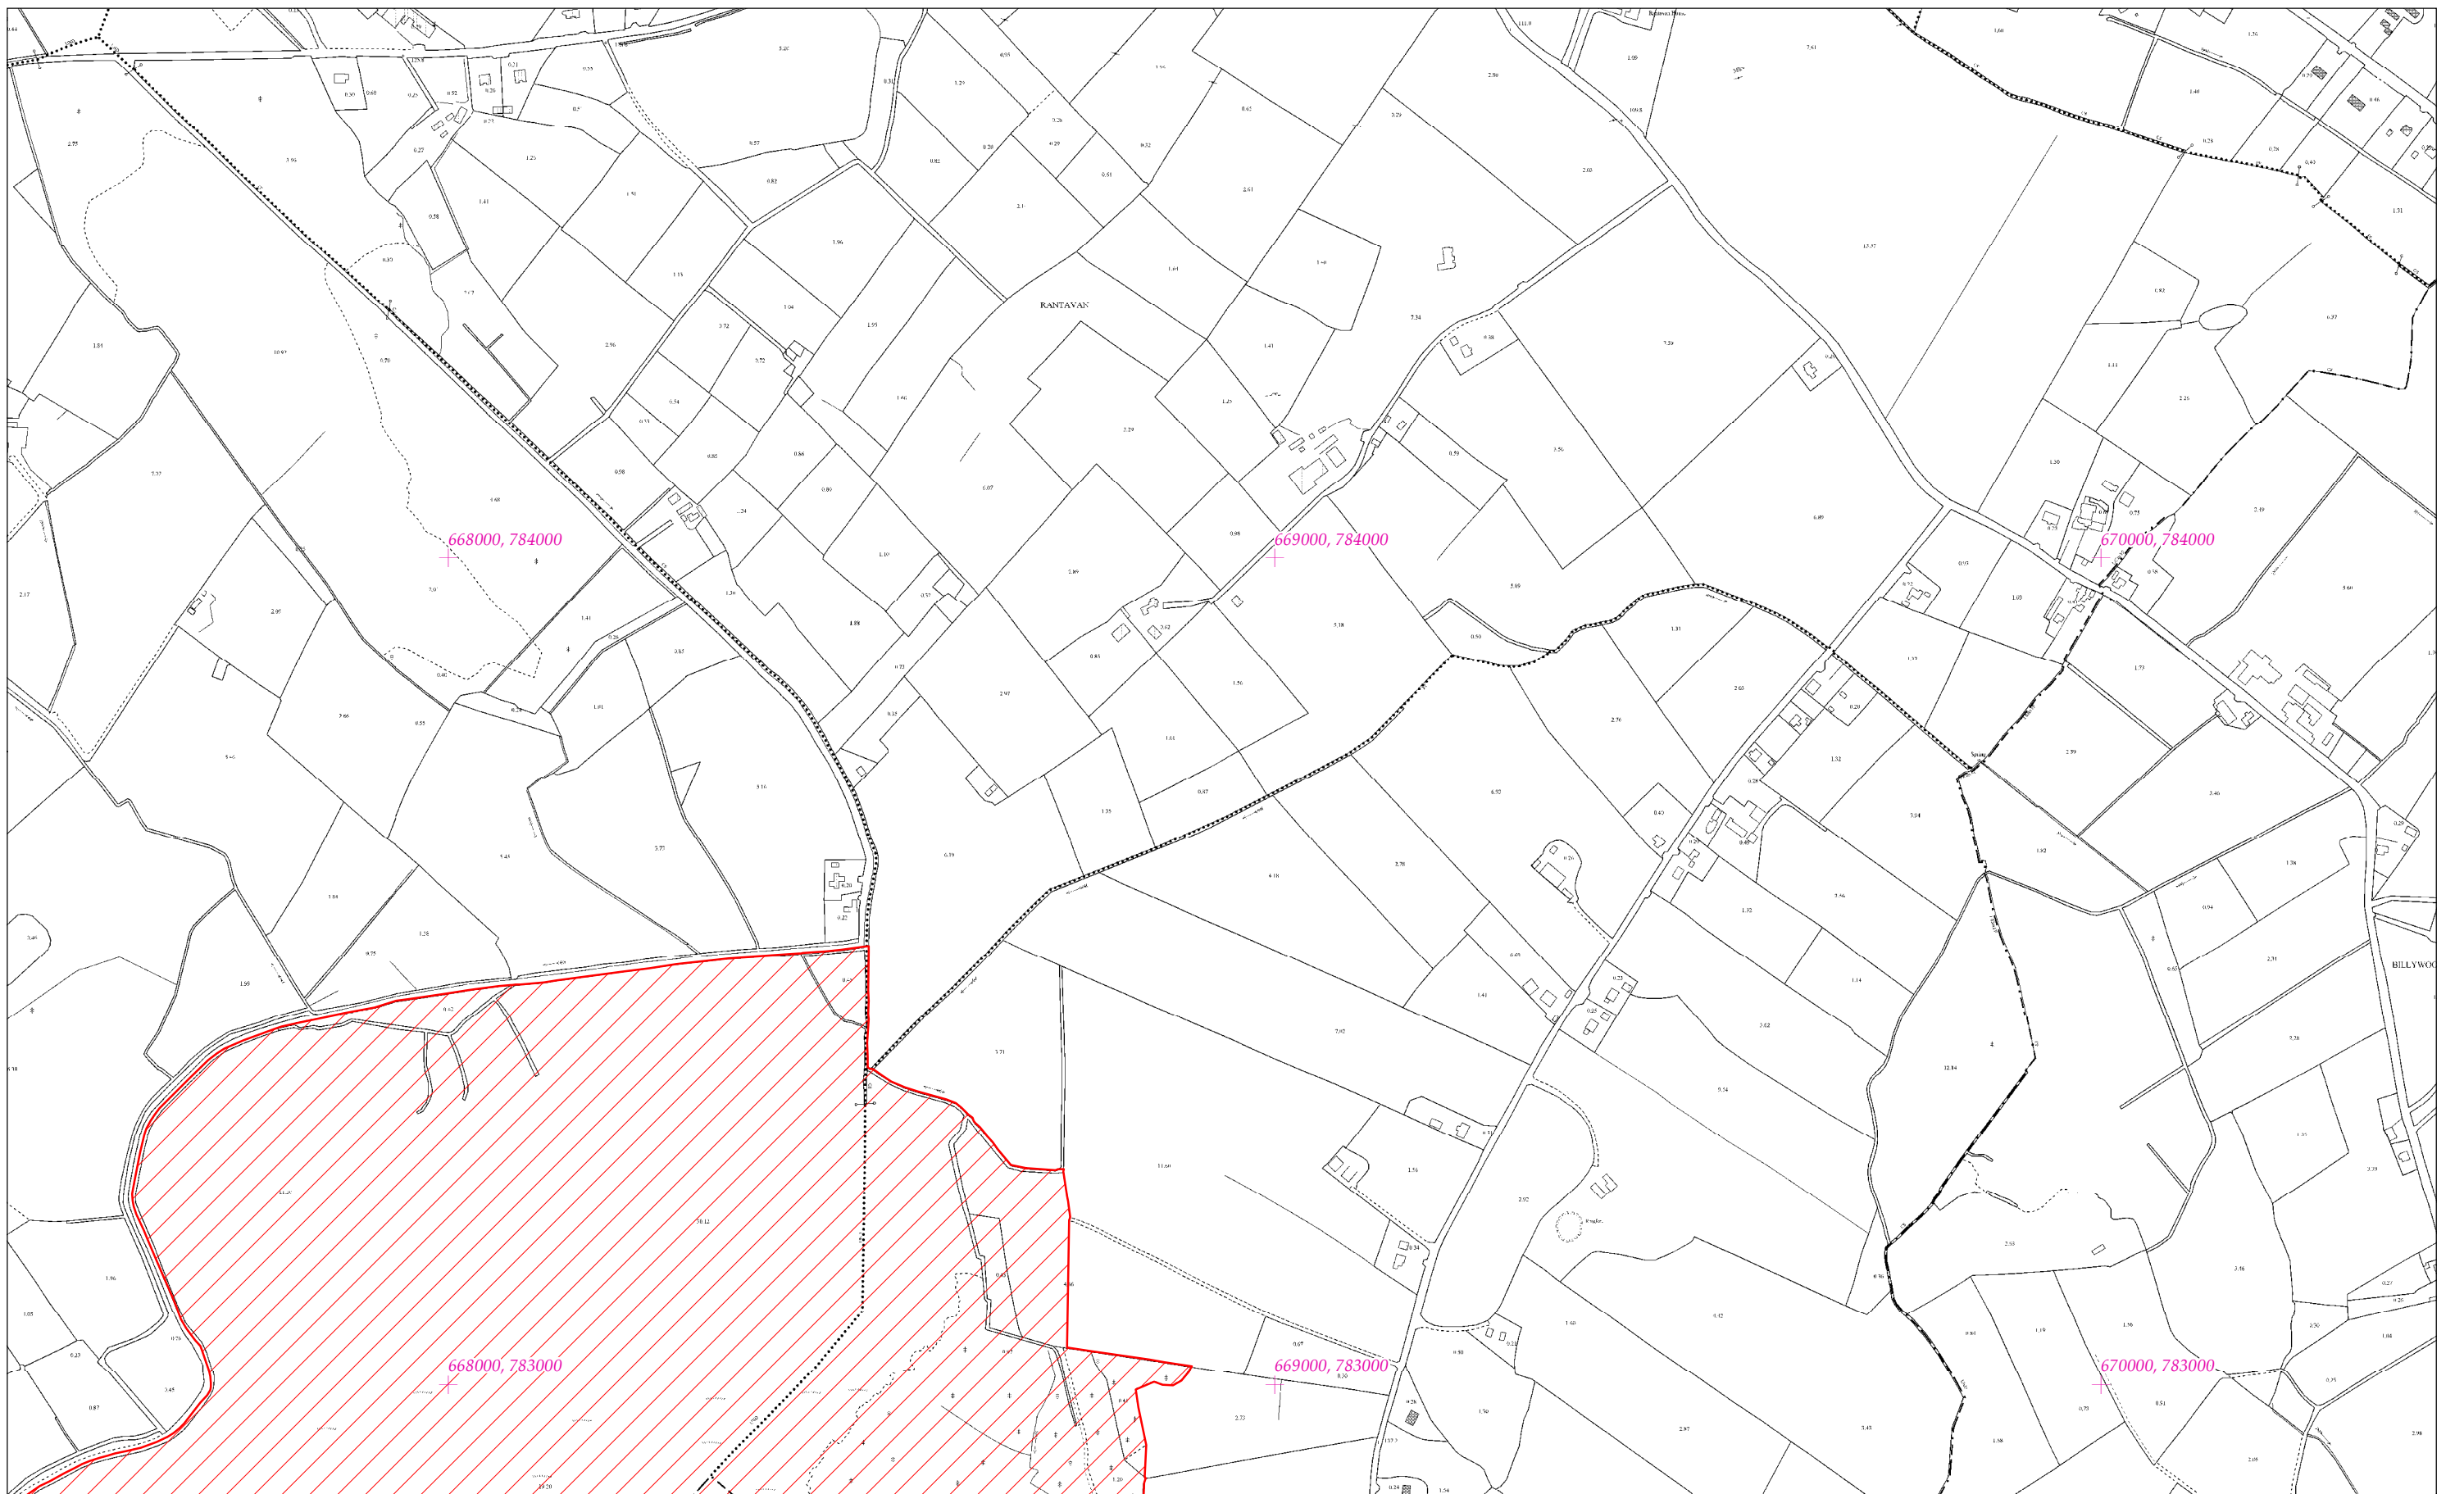

Rialachán 4(1)(b) / Regulation 4(1)(b)

Leathanach 2 de 4 (Co. an Chabháin agus Co. na Mí)
Page 2 of 4 (Co. Cavan and Co. Meath)

LIMISTÉAR FAOI CHAOMHNÚ SPEISIALTA
SPECIAL AREA OF CONSERVATION

Suirbhéireacht Ordanáis Éireann Ceadúnas Uimhir EN 0059216 © OSI / Rialtas na hÉireann
Ordnance Survey Ireland Licence No. EN 0059216 © Ordnance Survey Ireland / Government of Ireland
Córas Comhordanáidí: Trasteilgean Mercator na hÉireann / Co-ordinate System: Irish Transverse Mercator

LCS Phortach Choill Chonnaidh (Cloch Bhaile)

Killyconny Bog (Cloghbally) SAC

1:5000 O.S. TILE 2121c 2 of 4

0 0.5 km

Scála / Scale 1:7,500

SITE CODE

000006

Leagan / Version: 3.02

Arna chlón an / Printed on: 20/03/2018