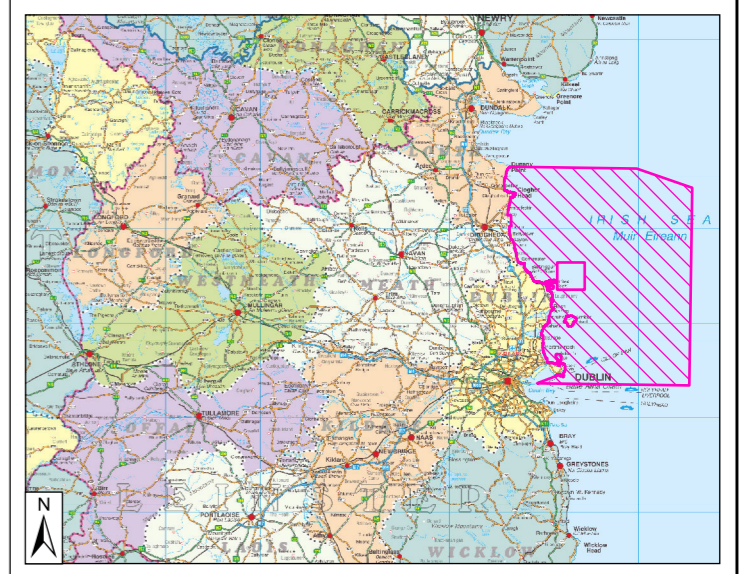

Suirbhéireacht Ordnáis Éireann Ceadúnas Uimhir OSI-NMA_014 © OSI / Rialtas na hÉireann
Ordnance Survey Ireland Licence No. OSI-NMA_014 © Ordnance Survey Ireland / Government of Ireland
Córas Comhordanáidí: Trasteigean Mercator na hÉireann / Co-ordinate System: Irish Transverse Mercator