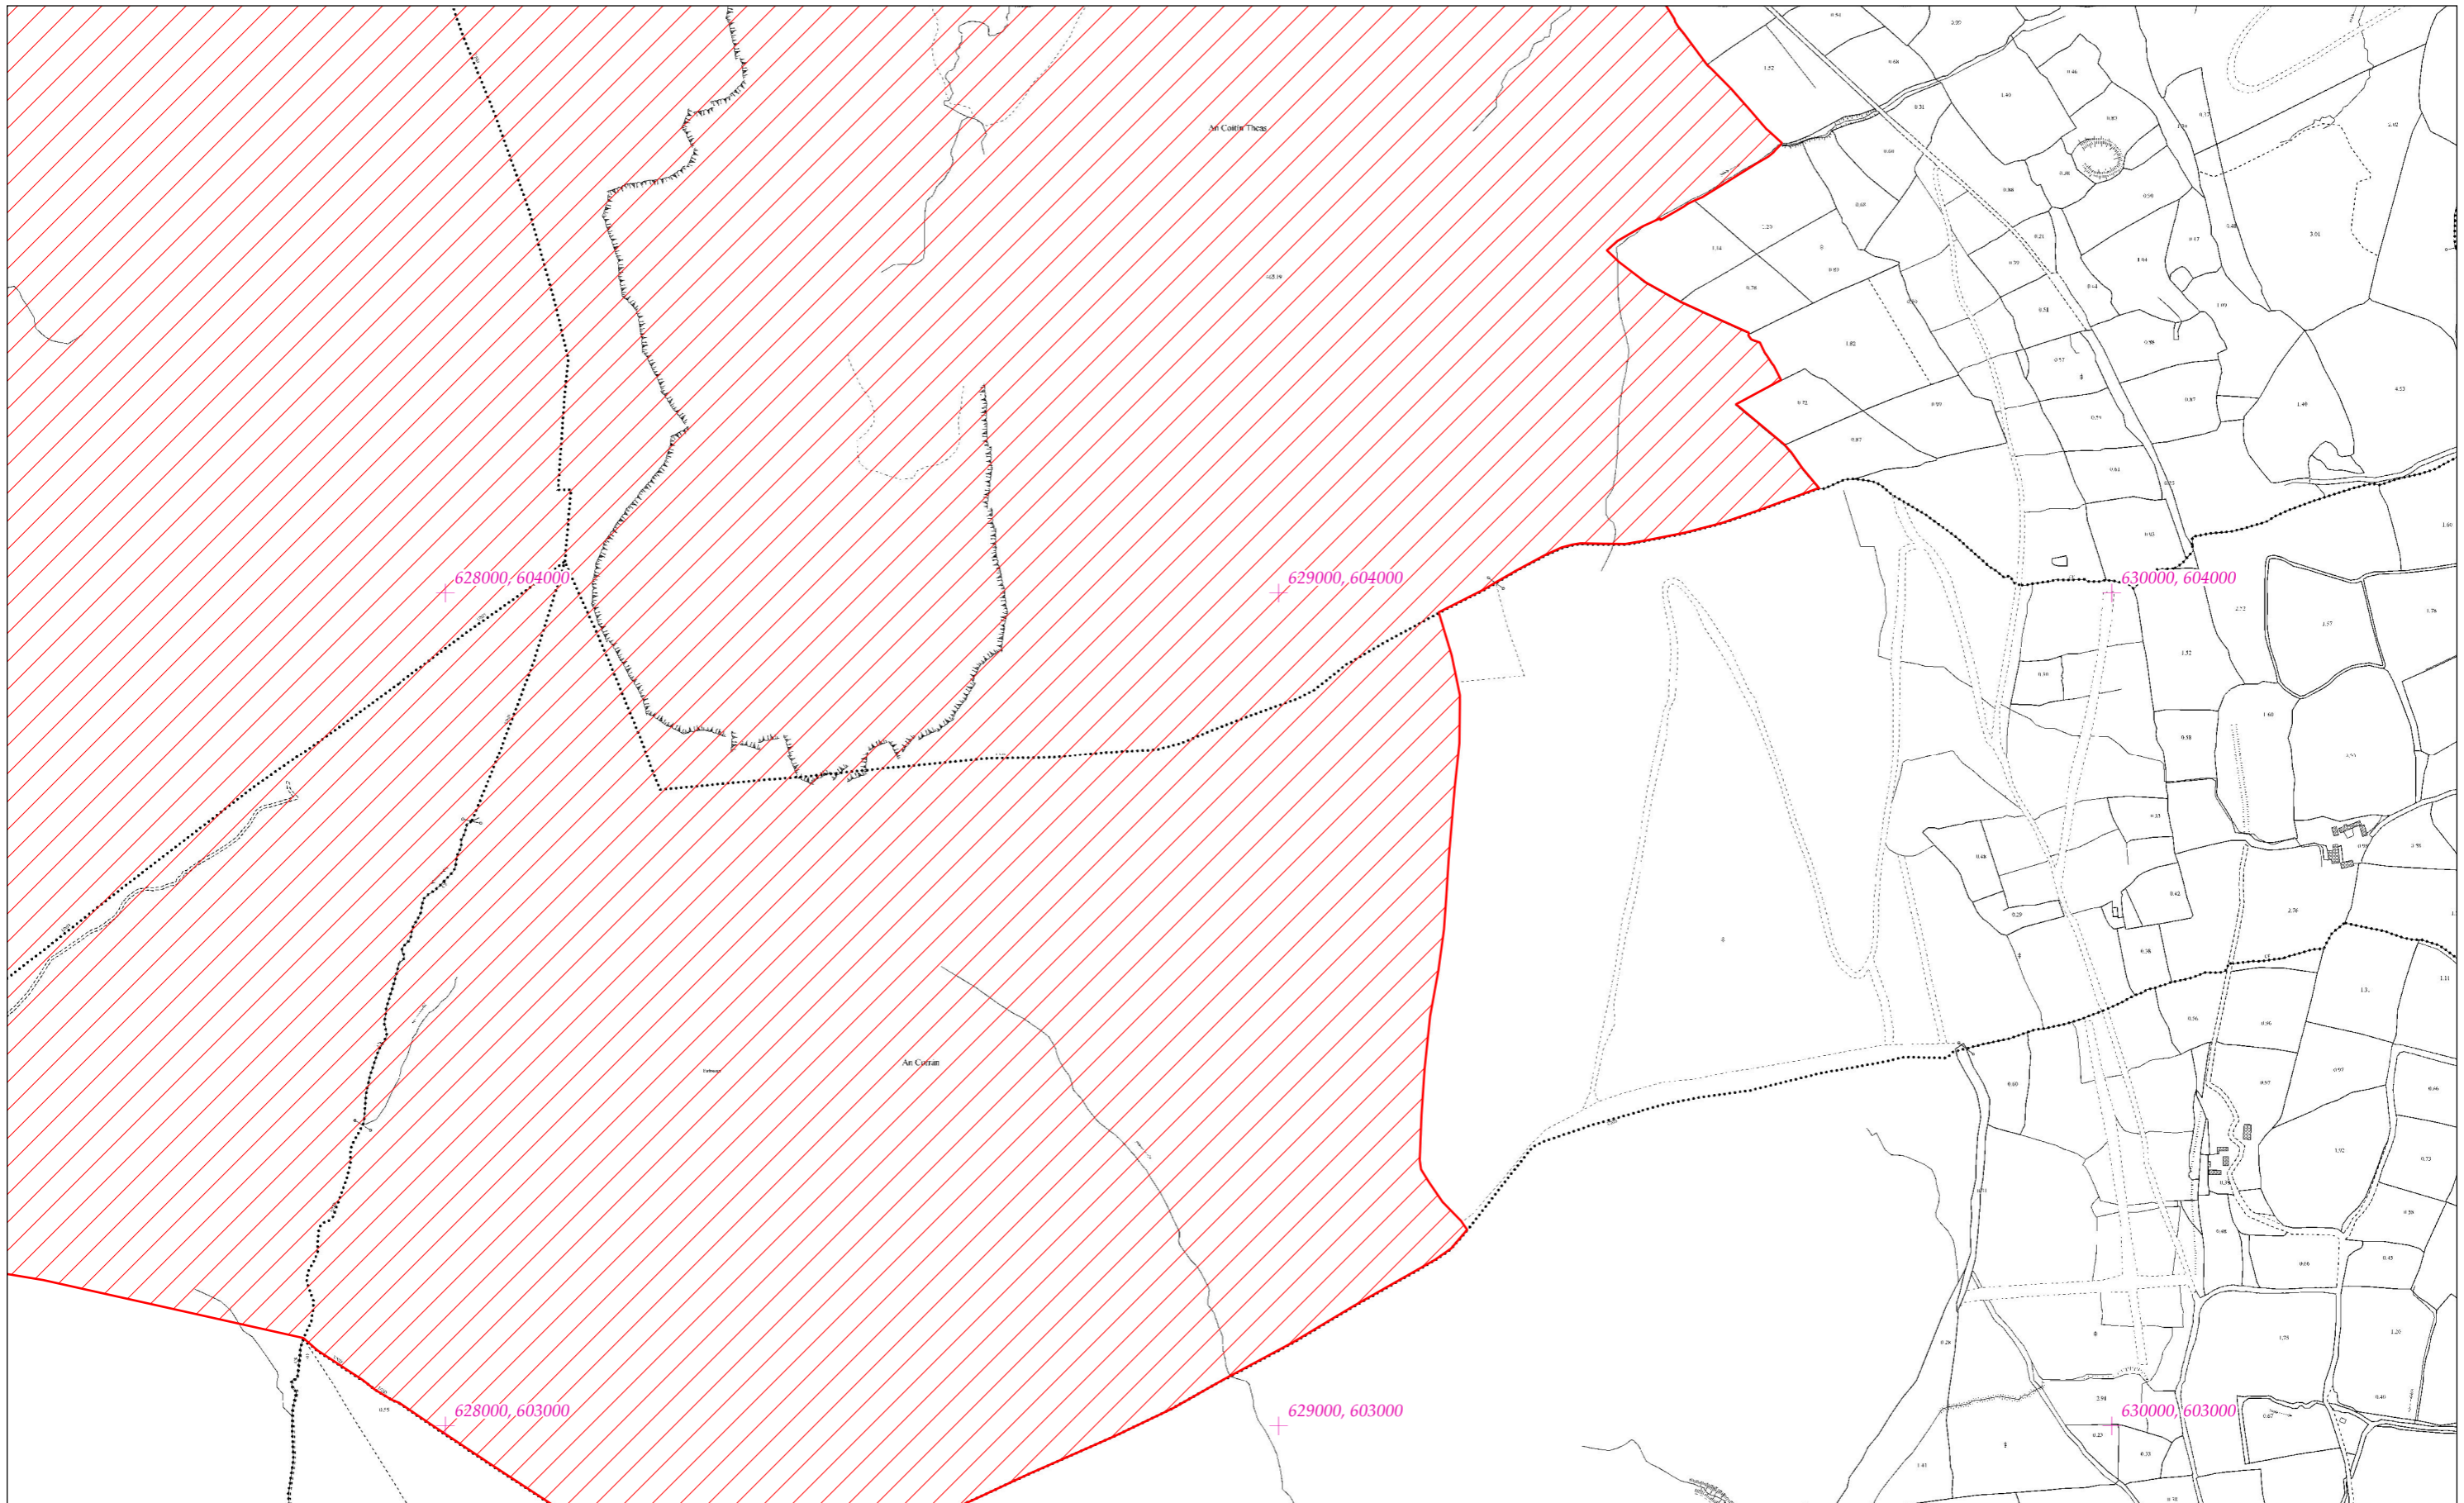

LCS Shléibhte an Chomaraigh  
Comeragh Mountains SAC  
1:5000 O.S. TILE 5837a 35 of 38

SITE CODE  
001952

Leagan / Version: 3.01  
Arna chló an / Printed on: 01/02/2023

Rialachán 4(1)(b) / Regulation 4(1)(b)